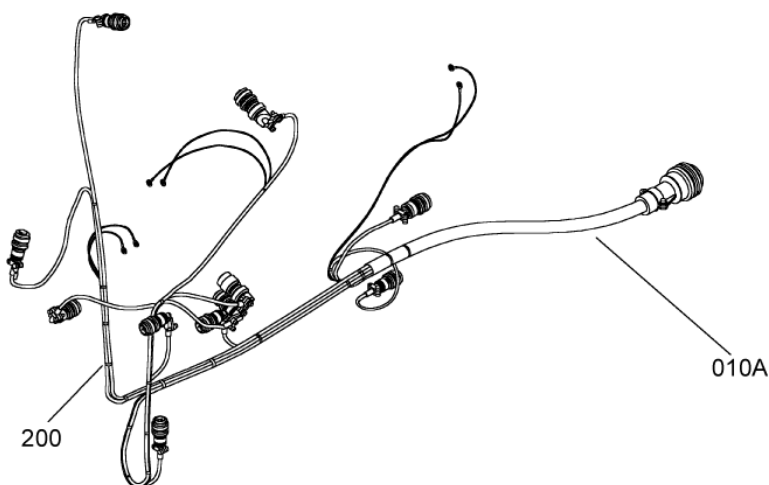

INST.,ELECTRIC HARNESSES
Figure 01 (Sheet 1/4)