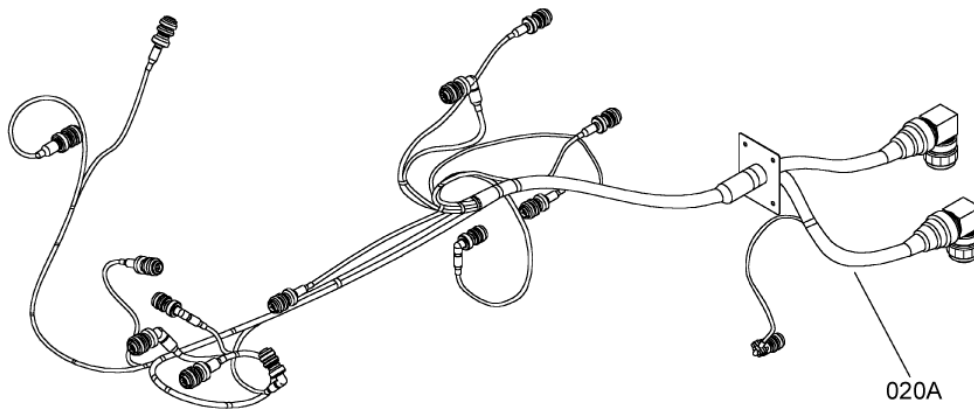

INST.,ELECTRIC HARNESSES
Figure 01 (Sheet 1/4)