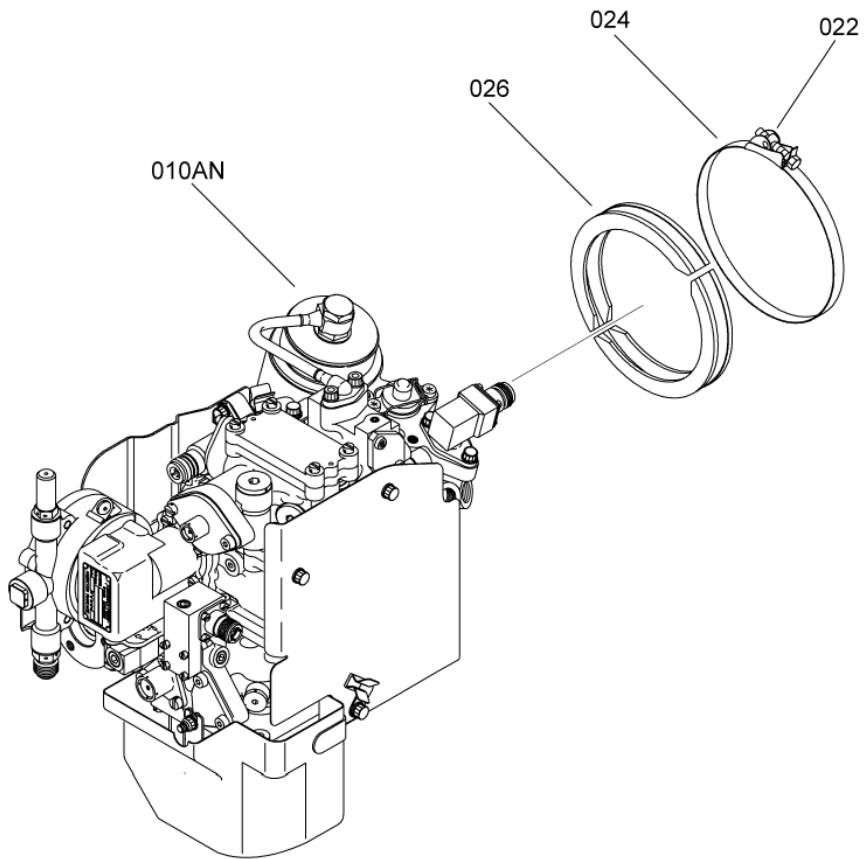

POST-MOD. TU040A/TU076
POST-MOD. TU042A

INST.,PUMP AND METERING VALVE ASSY,ADJUSTED
Figure 01 (Sheet 4/4)