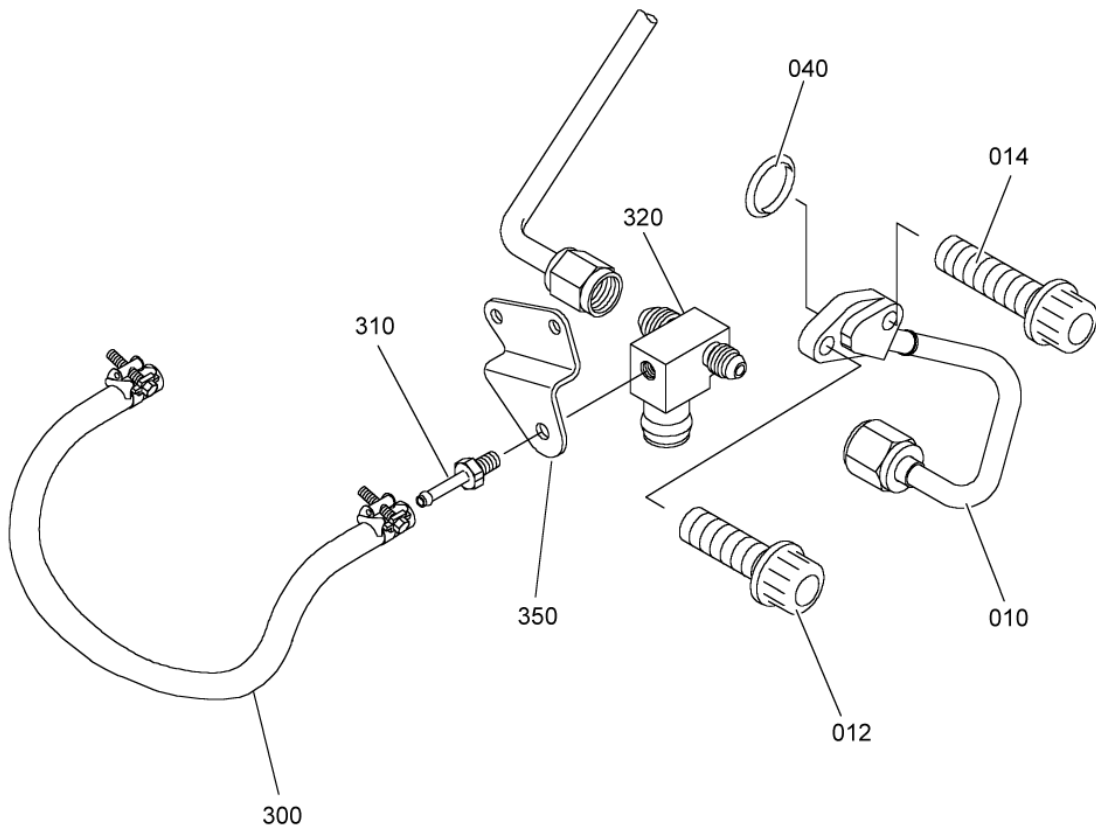

INST.,PIPES,DRAIN
Figure 01 (Sheet 1/2)