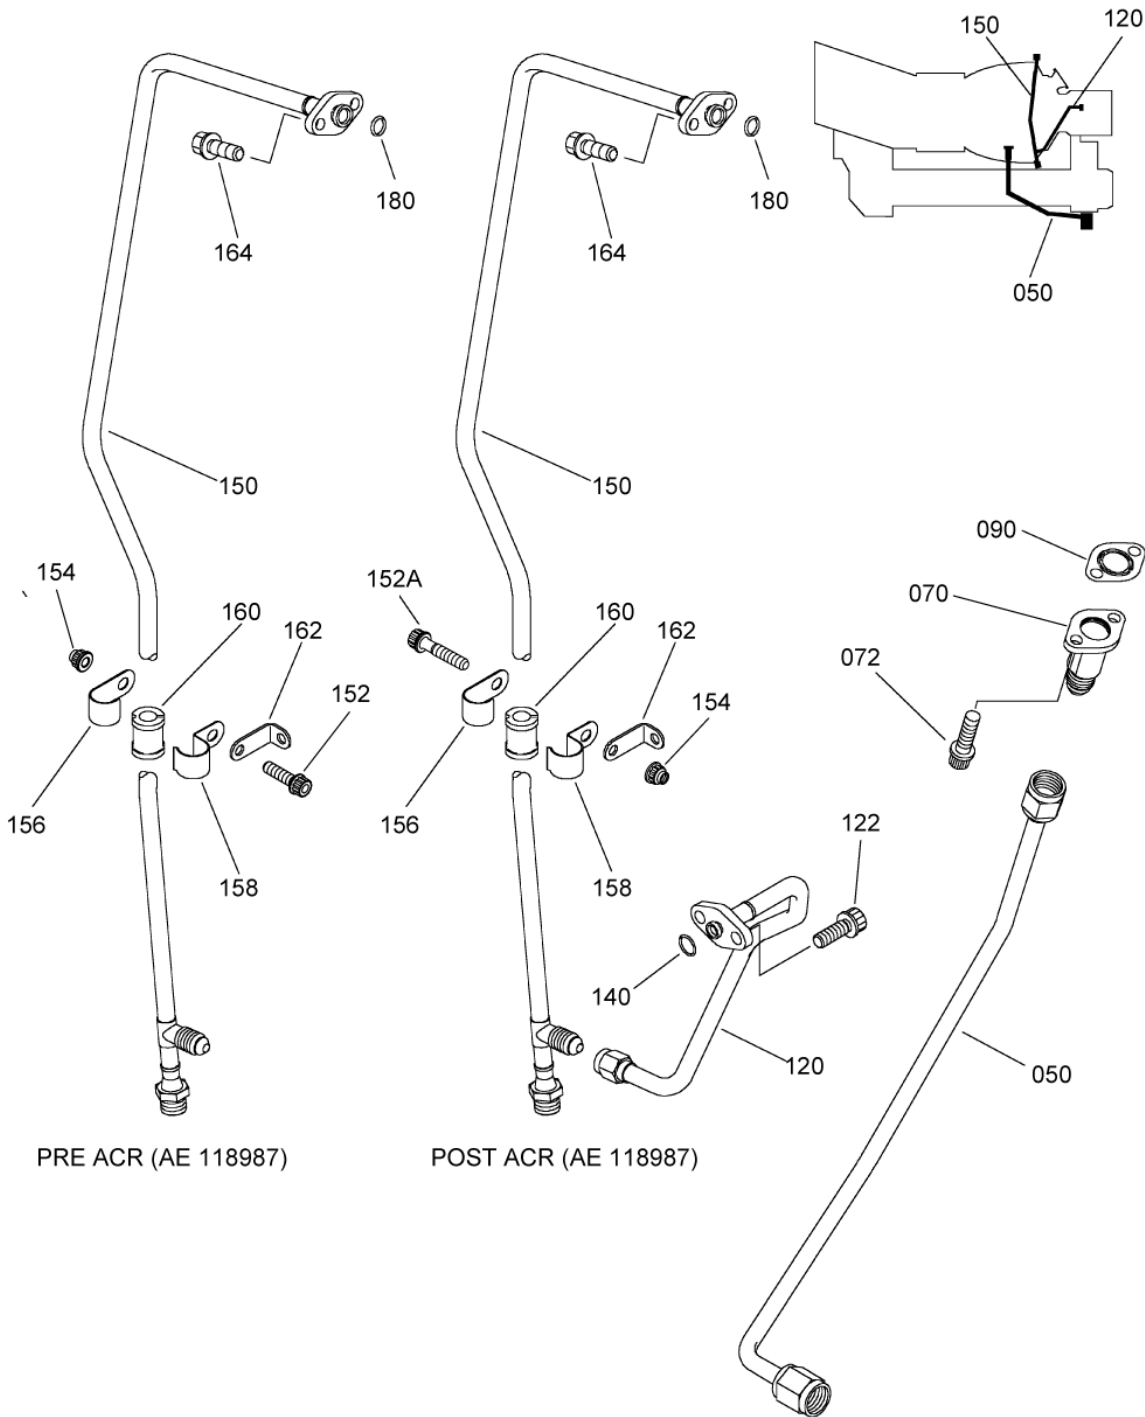

PRE ACR (AE 118987)

POST ACR (AE 118987)

INST.,PIPES,DRAIN
Figure 01 (Sheet 2/2)

SAFRAN HELICOPTER ENGINES

ARRIEL 2 C

MAINTENANCE SPARE PARTS CATALOG

FIGURE ITEM	PART NUMBER	AIRL. STOCK No.	DESCRIPTION	EFFECT	QTY
			1 2 3 4 5 6 7		
01					
-001	-		INST.,PIPES,DRAIN NON PROCURABLE REFER TO CHAP. 71-01-00 FIG.01 ITEM 040		RF
010	0292677110		. PIPE,DRAIN,FUEL PUMP		1
012	EN3686050014		ATTACHING PARTS . SCREW - VI9005 (9836405014)		1
014	EN3686050018		. SCREW - VI9005 (9836405018) ***		1
040	46012A00560		. PACKING,PREFORMED - VF0111 (9794410056)		1
050	0292677160		. PIPE,DRAIN,VALVE		1
070	0292687250		. VALVE ASSY,DRAIN NON REPAIRABLE REFER TO CHAP.71-71-01 FOR DETAILS		1
072	EN3686050012		ATTACHING PARTS . SCREW - VI9005 (9836405012) ***		2
090	9945000120		. GASKET,CORRUJOINT		1
120	0292677200		. PIPE,DRAIN,VALVE		1
122	EN3686050014		ATTACHING PARTS . SCREW - VI9005 (9836405014) ***		2
140	46012A00850		. PACKING,PREFORMED - VF0111 (9794410085)		1
150	0292677190		. PIPE,FUEL RETURN,TANK		1
152	EN3686050014		ATTACHING PARTS . SCREW - VI9005 (9836405014)		1
152A	EN3686050012		PRE ACR (AE 118987) . SCREW - VI9005 (9836405012) POST ACR (AE 118987) ALTERNATE ITEM 152		1
154	9866205026		. NUT 9866205026 IS THE SAFRAN HE PART NUMBER FOR: VF0111 - 22526-050 VI9005 - EN2906-050		1
156	AS12812		. HALF CLAMP,INNER - VU1653 (0400410020)		1
158	AS12842		. HALF CLAMP,OUTER - VU1653 (0400420020)		1
160	AS12874		. SLEEVE - VU1653 (0400430080)		1
162	0301010540		. BRACKET,ANGLE		1
164	EN3686050014		. SCREW - VI9005 (9836405014) ***		2
180	46012A00750		. PACKING,PREFORMED - VF0111 (9794410075)		1
300	0301027410		. PIPE,DRAIN,GENERAL		1
310	0301020260		. UNION,DRAIN		1
320	0292670410		. COLLECTOR,DRAIN PRE TU 180 (AE 94022)		1
-320A	0292670050		. COLLECTOR,DRAIN POST TU 180 (AE 94022)		1

- ITEM NOT ILLUSTRATED