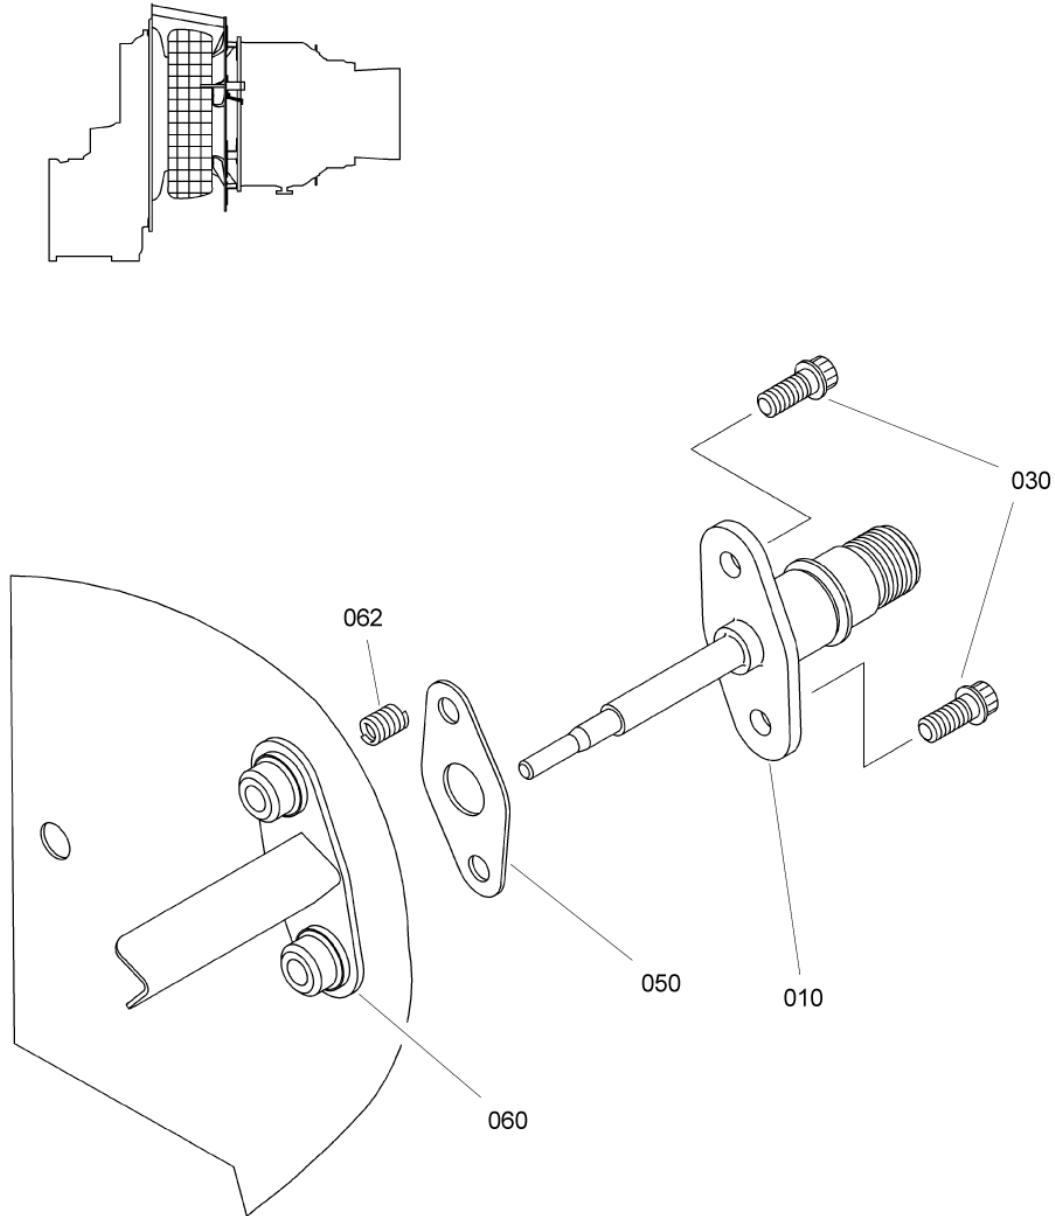

INST. SENSOR,T1
Figure 01

TURBOMECA ARRIUS 2 K2

MAINTENANCE SPARE PARTS CATALOG

FIGURE ITEM	PART NUMBER	AIRL. STOCK No.	DESCRIPTION	EFFECT	QTY
			1 2 3 4 5 6 7		
01 -001	-		INST. SENSOR,T1 NON PROCURABLE REFER TO CHAP. 75-00-00 FIG.01 ITEM 030		RF
010	RP234-00		. PROBE,T1 AIR TEMPERATURE - VF2276 (9550171570) NON REPAIRABLE		1
030	EN3686050014		ATTACHING PARTS . SCREW - VI9005 (9836405014) ***		2
050	US51L46X23X1		. GASKET - VF0229 (9560150320)		1
060	0319997540		. PROBE,T1,SUPPORT		1
062	EN2944-050075		. . THREAD,INSERT - VI9005 (9728050803)		2

- ITEM NOT ILLUSTRATED