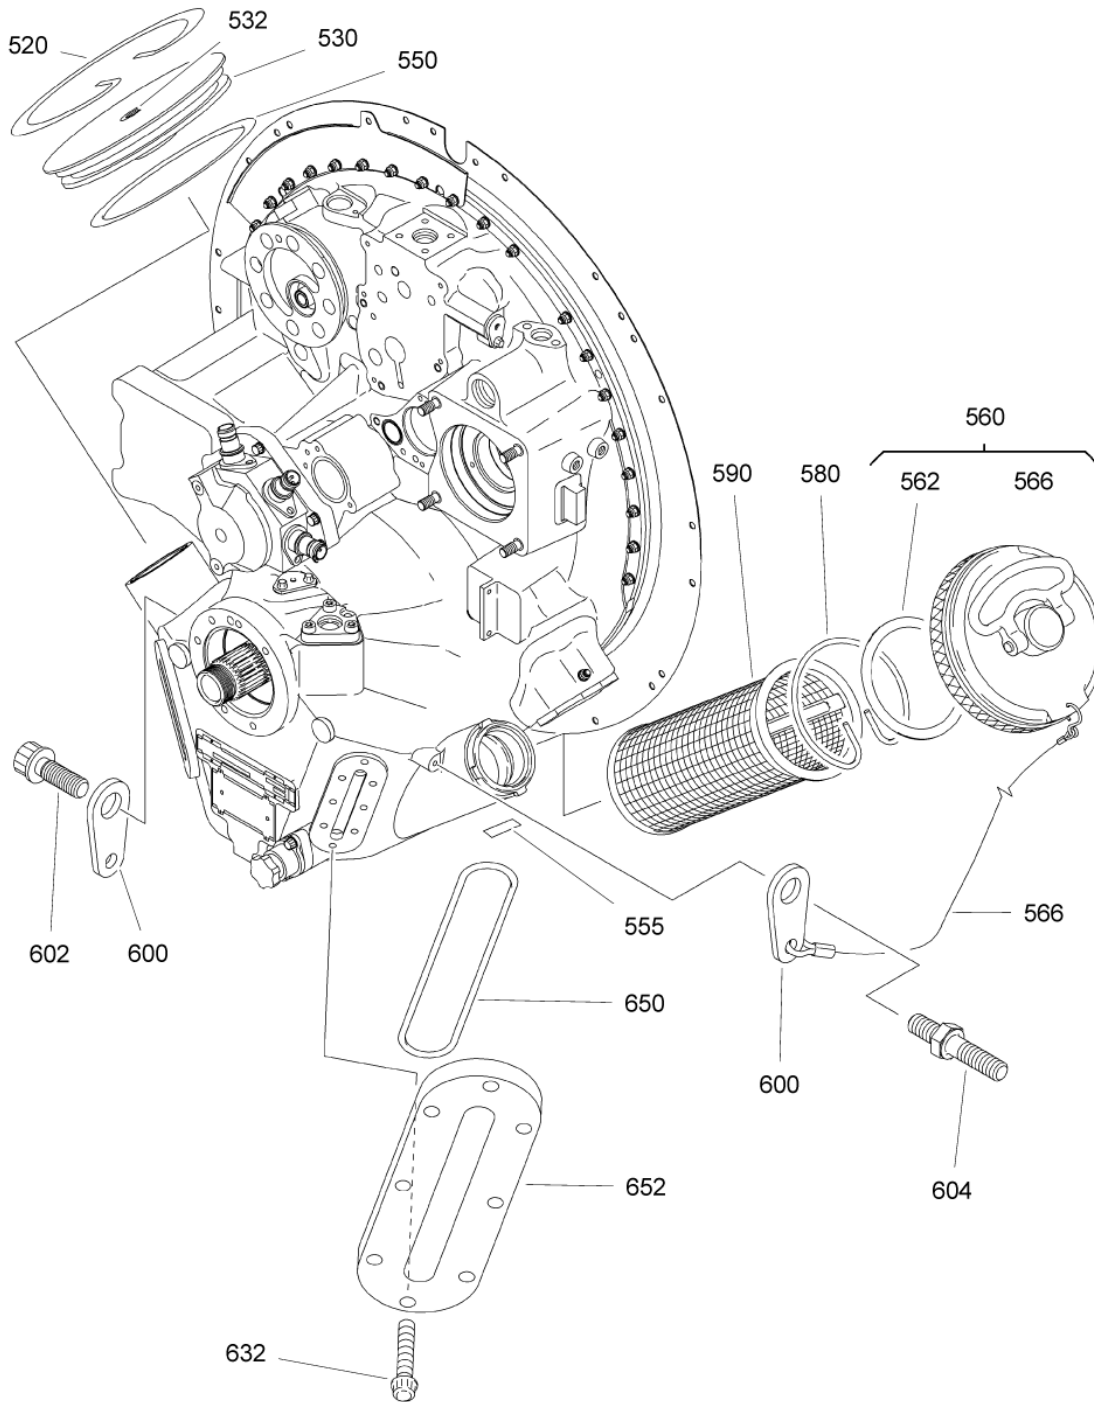

MODULE, REDUCTION GEAR
Figure 01 (Sheet 6/7)