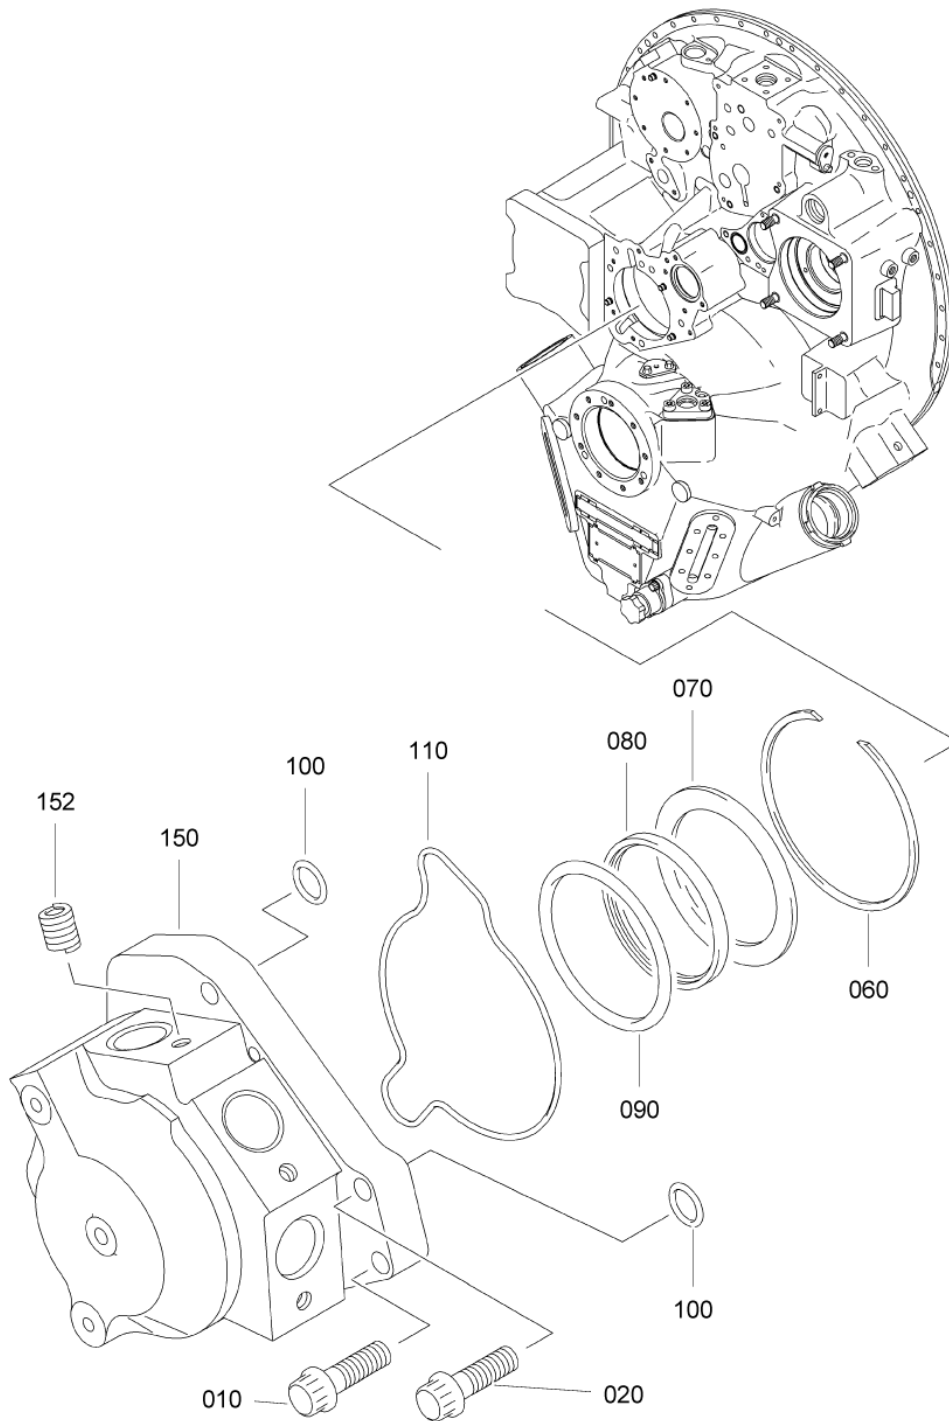

CASING ASSY,FRONT,EQUIPPED
Figure 01

TURBOMECA ARRIUS 2 K2

MAINTENANCE SPARE PARTS CATALOG

FIGURE ITEM	PART NUMBER	AIRL. STOCK No.	DESCRIPTION	EFFECT	QTY
			1 2 3 4 5 6 7		
01					
-001	-		CASING ASSY,FRONT,EQUIPPED NON PROCURABLE	a	RF
-001A	-		CASING ASSY,FRONT,EQUIPPED NON PROCURABLE REFER TO CHAP. 72-11-05 FIG.01 ITEM 500	b	RF
010	EN3686050014		. SCREW - VI9005 (9836405014)		4
020	EN3686050026		. SCREW - VI9005 (9836405026)		2
060	SB68		. RING,EXPANSIF - VD8090 (9560117430)		1
070	0319112760		. WASHER		1
080	9560164340		. SEAL 9560164340 IS THE TURBOMECA PART NUMBER FOR: VF9088 - GSE55015-0520-46K		1
090	80V013		. PACKING,PREFORMED - VF0235 (9560164350)		1
100	46012A01120		. PACKING,PREFORMED - VF0111 (9794410112)		2
110	9681809601		. PACKING,PREFORMED		1
150	0319118250		. BOX,TORQUEMETER		1
152	EN2944-050075		. . THREAD,INSERT - VI9005 (9728050803)		4

- ITEM NOT ILLUSTRATED