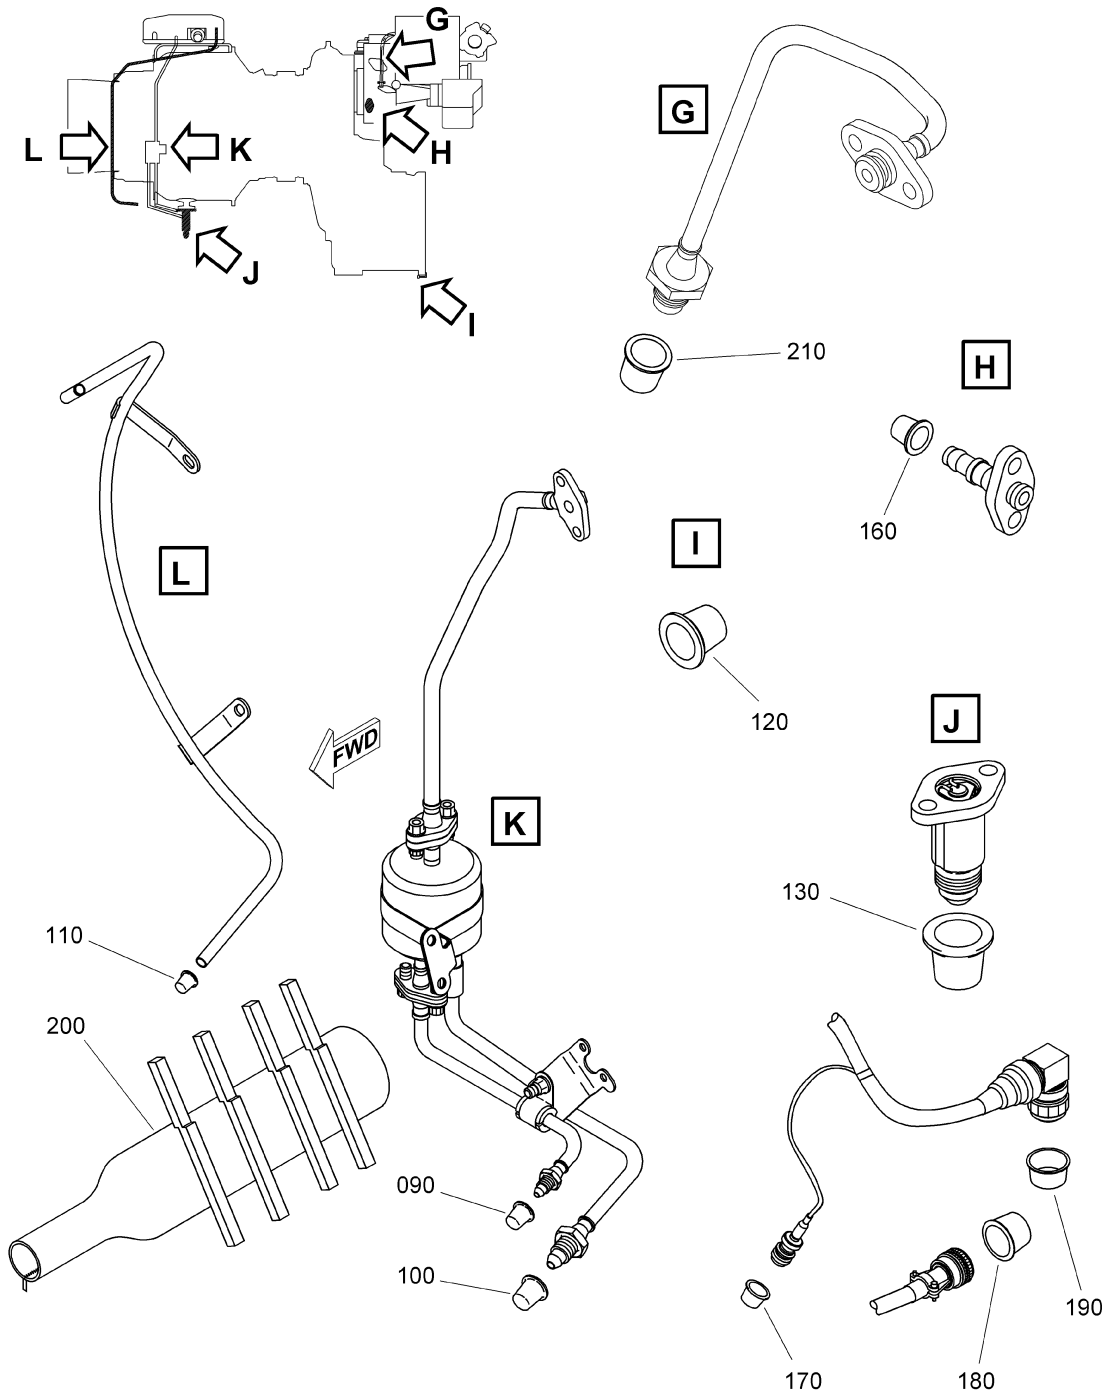

TURBOMECA ARRIUS 2 K2

MAINTENANCE SPARE PARTS CATALOG

KIT, BLANKS
Figure 01 (Sheet 2/2)

TURBOMECA ARRIUS 2 K2

MAINTENANCE SPARE PARTS CATALOG

FIGURE ITEM	PART NUMBER	AIRL. STOCK No.	DESCRIPTION	EFFECT	QTY
			1 2 3 4 5 6 7		
01					
-001	0319987050		KIT, BLANKS NON PROCURABLE REFER TO CHAP. 71-01-00 FIG.01 ITEM 070		RF
010	8816228000		. BLANK		1
			ATTACHING PARTS		
012	8819832000		. NUT ***		4
030	620U15B		. PLUG,PROTECTION - VF6069 (9560163320)		1
040	8816446000		. BLANK PRE ACR (AE 51271)		1
-040A	8818658000		. BLANK POST ACR (AE 51271)		1
050	8817506000		. BLANK		1
060	620U13B		. PLUG,PROTECTION - VF6069 (9560163300)		1
070	TM1033G002		. PLUG,PROTECTION		1
080	8817758000		. BLANK		1
090	GPN610U10RGE		. BLANK - VF6069 (9560118150)		1
100	GPN610U6RGE		. PLUG - VF6069 (9560111060)		1
110	U7ROUGE		. BLANK - VF6069 (9789400070)		1
120	U7ROUGE		. BLANK - VF6069 (9789400070)		1
130	U12ROUGE		. BLANK - VF6069 (9789400120)		1
160	U7ROUGE		. BLANK - VF6069 (9789400070)		1
170	U18ROUGE		. PLUG - VF6069 (9789400180)		1
180	U16ROUGE		. BLANK - VF6069 (9789400160)		1
190	U30ROUGE		. BLANK - VF6069 (9789400300)		1
200	8816447000		. DUCT		1
210	GPN610U10RGE		. BLANK - VF6069 (9560118150)		1

- ITEM NOT ILLUSTRATED