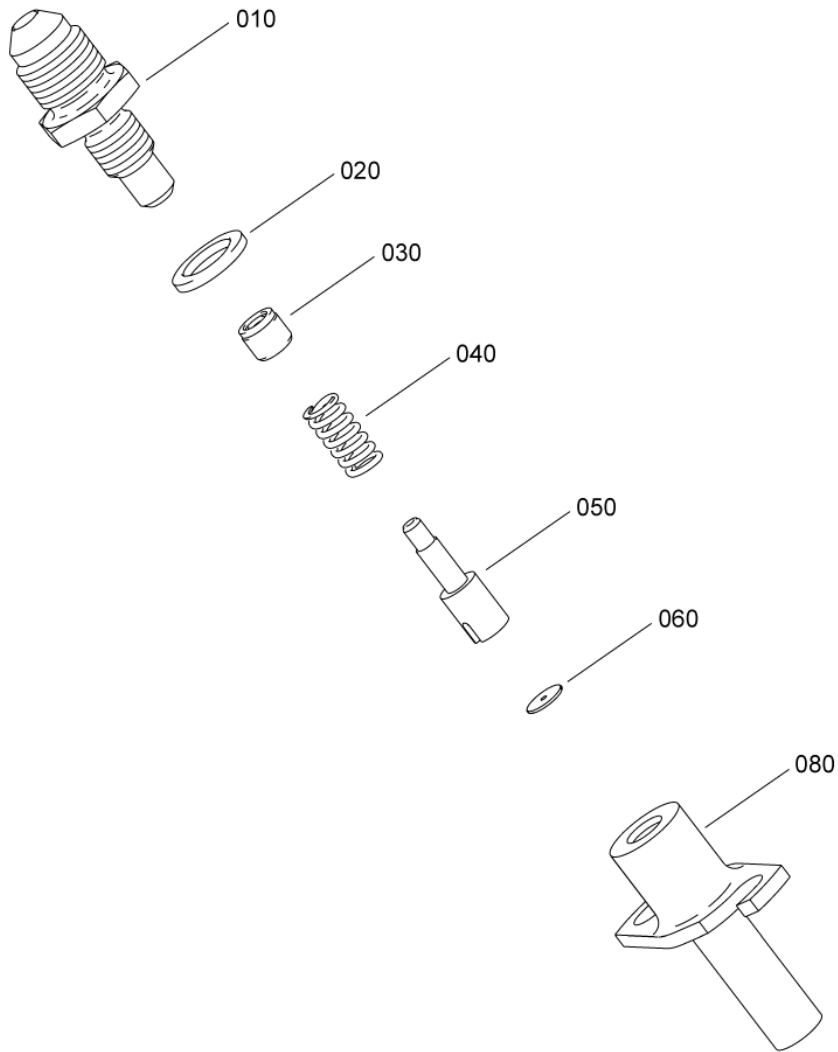

- ITEM NOT ILLUSTRATED

PAGE LEFT BLANK INTENTIONALLY

INJECTOR ASSY
Figure 01

SAFRAN HELICOPTER ENGINES

ARRIUS 2 K2

MAINTENANCE SPARE PARTS CATALOG

FIGURE ITEM	PART NUMBER	AIRL. STOCK No.	DESCRIPTION	EFFECT	QTY
			1 2 3 4 5 6 7		
01					
-001	0319307840		INJECTOR ASSY REFER TO CHAP. 74-21-10 FIG.01 ITEM 030 REFER TO CHAP. 74-21-10 FIG.01 ITEM 040		RF
010	0319307830		. NIPPLE		1
020	9752100080		. SEAL		1
030	0319307380		. FILTER ASSY		1
040	0319300140		. SPRING		1
050	0319301030		. DUCT		1
060	0319301060		. CHIP		1
080	0319301650		. BODY,INJECTOR		1