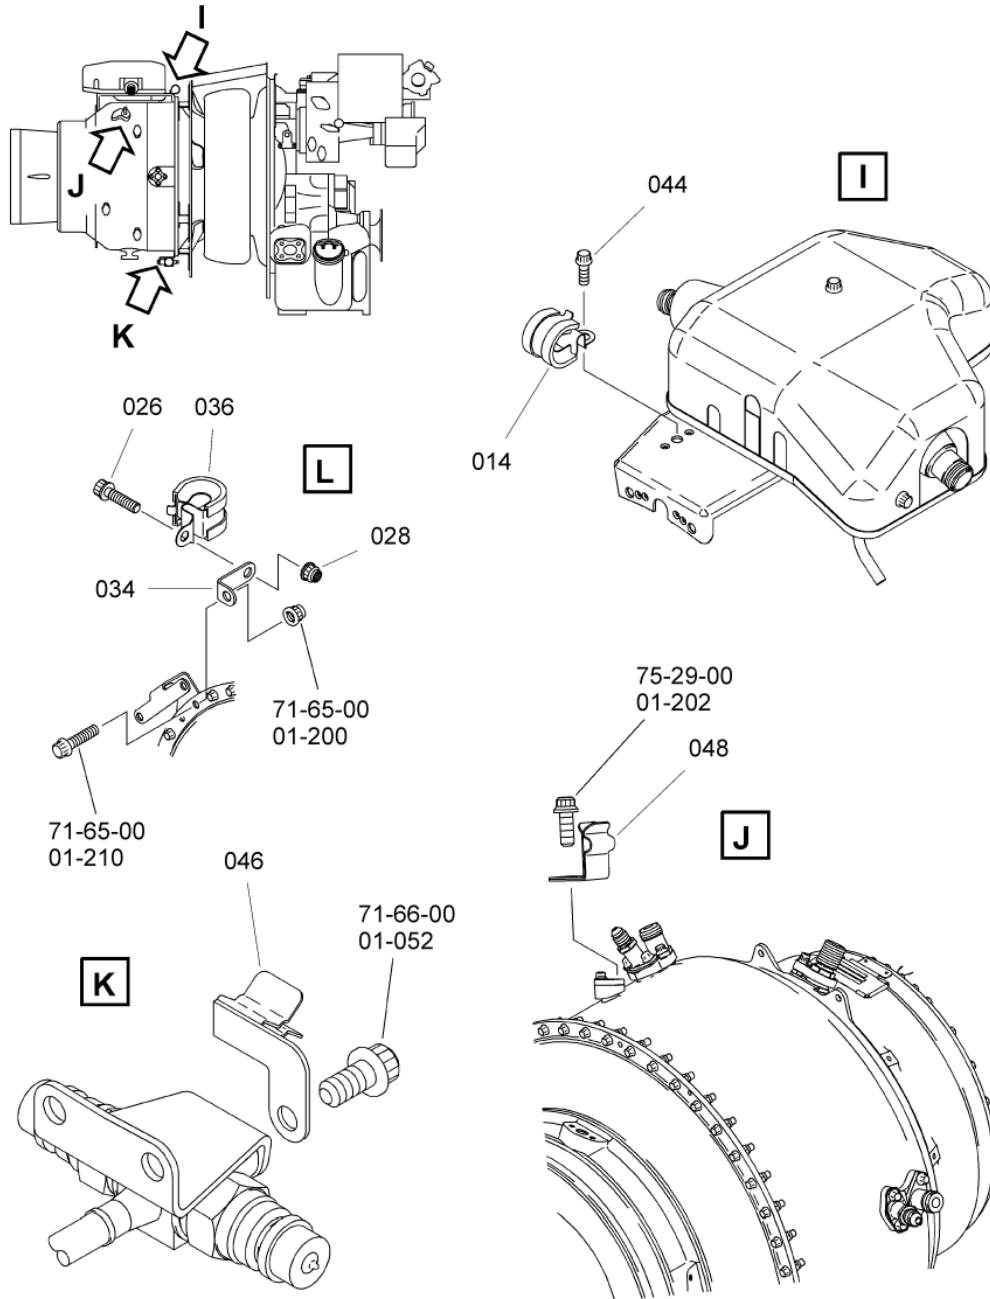

INST.,ELECTRIC HARNESSES
Figure 01 (Sheet 3/3)

TURBOMECA ARRIUS 2 K2

MAINTENANCE SPARE PARTS CATALOG

FIGURE ITEM	PART NUMBER	AIRL. STOCK No.	DESCRIPTION	EFFECT	QTY
			1 2 3 4 5 6 7		
01					
-001	-		INST.,ELECTRIC HARNESSES NON PROCURABLE REFER TO CHAP. 71-01-00 FIG.01 ITEM 030		RF
010	0319768230		. HARNESS,CONTROL AND MONITORING REPAIRABLE		1
			ATTACHING PARTS		
012	21F22		. CLAMP - VF0215 (9560153670)		1
014	9560166210		. CLAMP,LOOP - VF0215 (9560166210)		3
016	9560166220		. CLAMP,LOOP - VF0215 (9560166220)		1
018	21F19		. CLAMP,LOOP - VF0215 (9560151240)		1
020	RNF3000-24/8-4		. SHEATH,YELLOW - VF0286 (9550163872)		AR
022	0333750630		. BRACKET,ANGLE		1
024	RNF3000-24/8-6		. SHEATH,BLUE - VF0286 (9550163882)		AR
026	EN3686050012		. SCREW - VI9005 (9836405012)		5
028	9866205026		. NUT 9866205026 IS THE TURBOMECA PART NUMBER FOR: VF0111 - 22526-050 VI9005 - EN2906-050		5
030	9866205026		. NUT 9866205026 IS THE TURBOMECA PART NUMBER FOR: VF0111 - 22526-050 VI9005 - EN2906-050		1
032	9866205026		. NUT 9866205026 IS THE TURBOMECA PART NUMBER FOR: VF0111 - 22526-050 VI9005 - EN2906-050		1
034	0301010540		. BRACKET,ANGLE		3
036	9560166230		. CLAMP,LOOP - VF0215 (9560166230)		5
038	580-181-020		. CLAMP - VF0355 (9560158950)		1
040	9560166240		. CLAMP,LOOP - VF0215 (9560166240)		1
042	0301000850		. BRACKET		1
044	EN3686050012		. SCREW - VI9005 (9836405012)		1
046	580-181-060		. CLAMP - VF0355 (9560168380) PRE ACR (AE 51844)		1
-046A	580-181-020		. CLAMP - VF0355 (9560158950) POST ACR (AE 51844)		1
048	0333767010		. CLIP ***		1
100	0319768200		. HARNESS,REGULATION REPAIRABLE PRE TU 137 (AE 68945)		1
-100A	0319768380		. HARNESS,REGULATION REPAIRABLE POST TU 137 (AE 68945)		1
			ATTACHING PARTS		
102	51310605027		. CLAMP,LOOP - VF0215 (9560172290)		1
104	RNF3000-24/8-9		. SHEATH,WHITE - VF0286 (9550163892) ***		AR

- ITEM NOT ILLUSTRATED