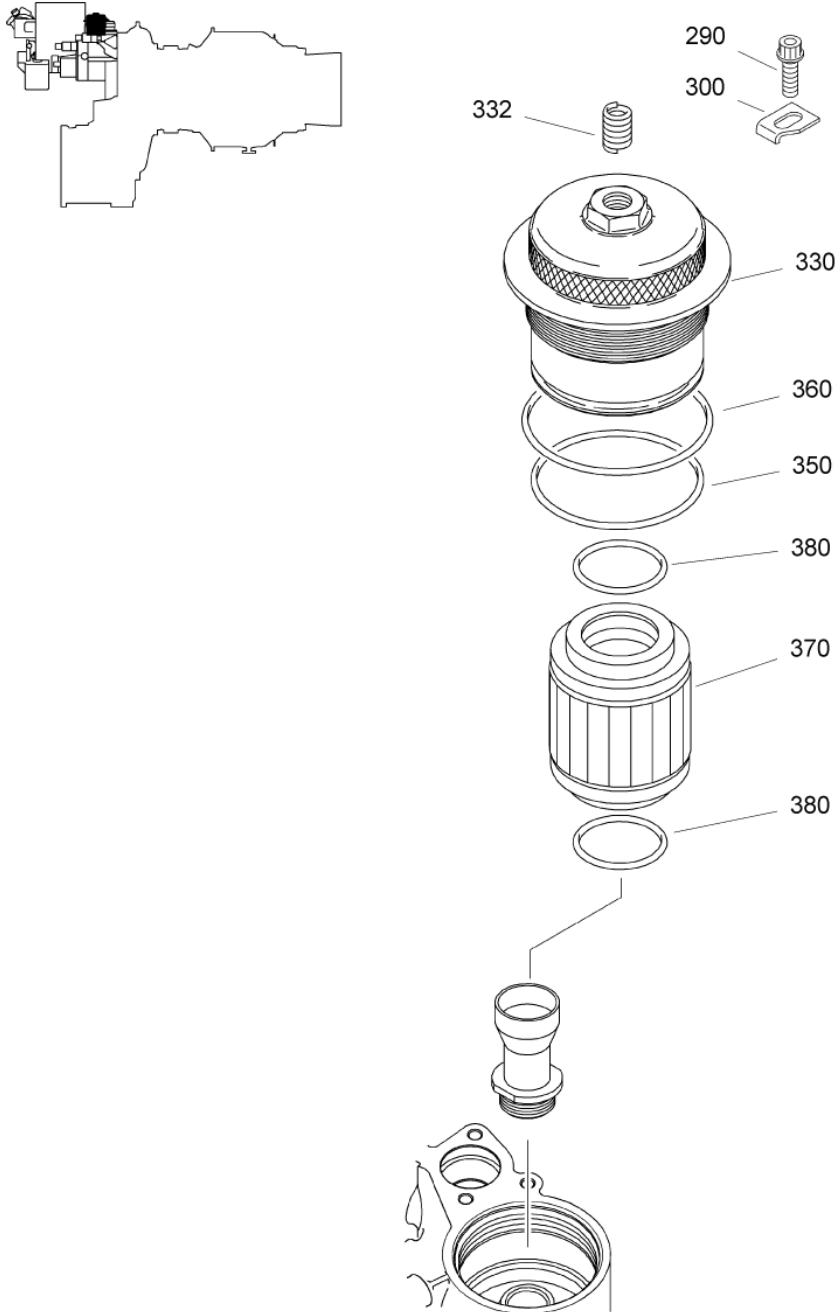

- ITEM NOT ILLUSTRATED

PUMP ASSY,HP/LP
Figure 04 (Sheet 1/2)

PAGE LEFT BLANK INTENTIONALLY

PUMP ASSY,HP/LP
Figure 04 (Sheet 2/2)

SAFRAN HELICOPTER ENGINES

ARRIUS 2 K2

MAINTENANCE SPARE PARTS CATALOG

FIGURE ITEM	PART NUMBER	AIRL. STOCK No.	DESCRIPTION							EFFECT	QTY
			1	2	3	4	5	6	7		
04											
-001	0319915310									a	RF
-001A	0319915400									b	RF
-001B	0319910200									c	RF
-001C	0319910450									d	RF
-001D	0319910790									e	RF
-001E	0319910810									f	RF
-001F	0319910970									g	RF
-001G	0319911070									h	RF
-001H	0319910790									i	RF
010	JA00537A										1
012	EN3686050014										2
020	07550200106559A										1
021	07550200105559A										1
022	PAO 1583 A										1
023	9520011818										1
-023A	46012A01800										1
026	JA02052A										1
030	9794710170										1
040	9794710200										1
050	JA00592A										1