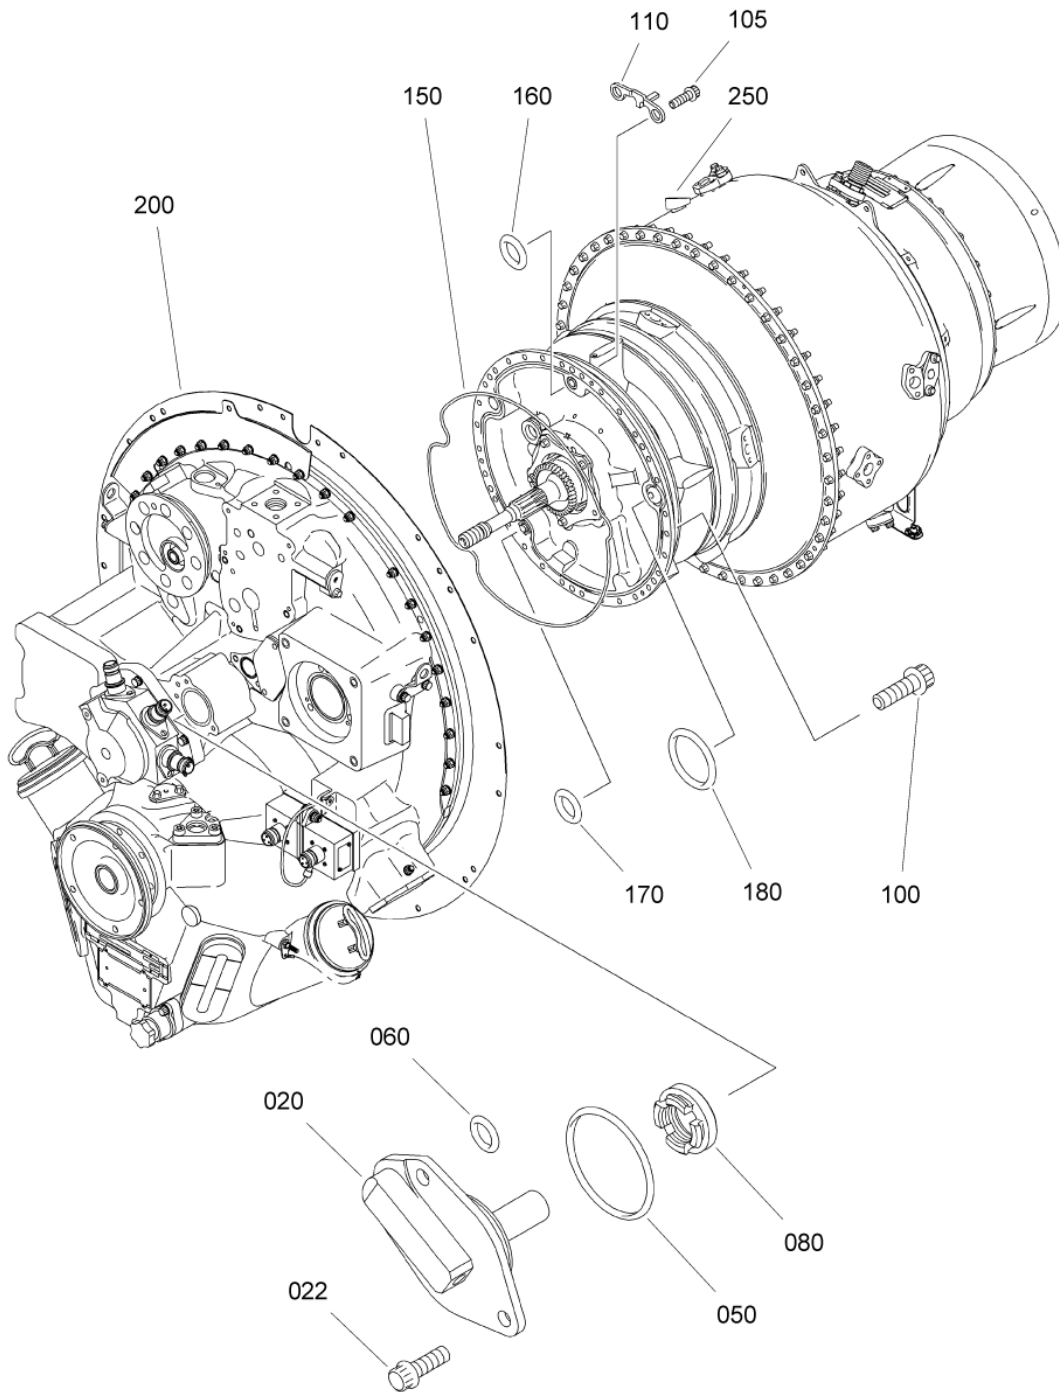

ENGINE, UNDRESSED
Figure 01

SAFRAN HELICOPTER ENGINES

ARRIUS 2 K2

MAINTENANCE SPARE PARTS CATALOG

FIGURE ITEM	PART NUMBER	AIRL. STOCK No.	DESCRIPTION	EFFECT	QTY
			1 2 3 4 5 6 7		
01					
-001	-		ENGINE,UNDRESSED NON PROCURABLE REFER TO CHAP. 71-00-00 FIG.01 ITEM 100		RF
-010	0319936200		. ATTACHING PARTS,MODULE 1/2 NON PROCURABLE		1
020	0319117260		. . COVER,JET		1
022	EN3686050016		ATTACHING PARTS . . SCREW - VI9005 (9836405016)		3
-022A	22236CM050016E		. . SCREW - VF0111 (9824051625) ALTERNATE ITEM 022 ***		3
050	46012A03450		. . PACKING,PREFORMED - VF0111 (9794410345)		1
060	46012A00875		. . PACKING,PREFORMED - VF0111 (9794410088)		1
080	0000052560		. . NUT		1
100	22236CM050016E		. . SCREW - VF0111 (9824051625)		28
-100A	EN3686050016		. . SCREW - VI9005 (9836405016) ALTERNATE ITEM 100		28
105	EN3687-050018		. . SCREW - VI9005 (9836605018)		2
110	0319212790		. . DOWEL,POSITIONING		1
150	9681824301		. . PACKING,PREFORMED		1
160	46012A00800		. . PACKING,PREFORMED - VF0111 (9794410080)		1
170	46012A00800		. . PACKING,PREFORMED - VF0111 (9794410080)		1
180	46012A01700		. . PACKING,PREFORMED - VF0111 (9794410170)		1
200	70EM016200		. MODULE,REDUCTION GEAR		1
-200A	70EM016210		. MODULE,REDUCTION GEAR OPTIONAL REFER TO CHAP.72-11-00 FOR DETAILS		1
250	70EM026200		. MODULE,GAZ GENERATOR REFER TO CHAP.72-42-00 FOR DETAILS		1

- ITEM NOT ILLUSTRATED