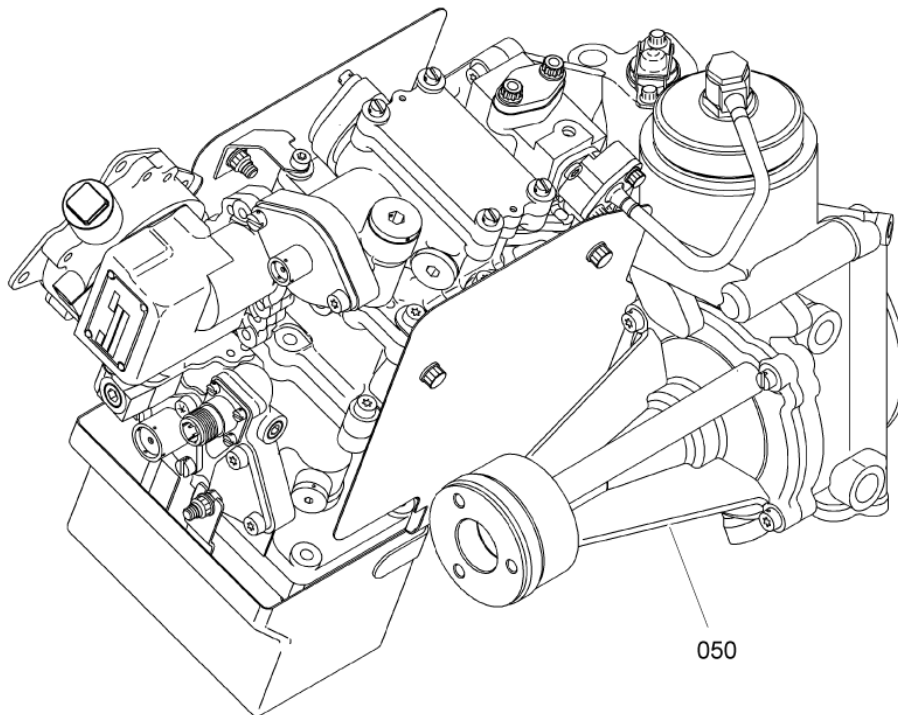

PUMP AND METERING VALVE ASSY,ADJUSTED
Figure 01