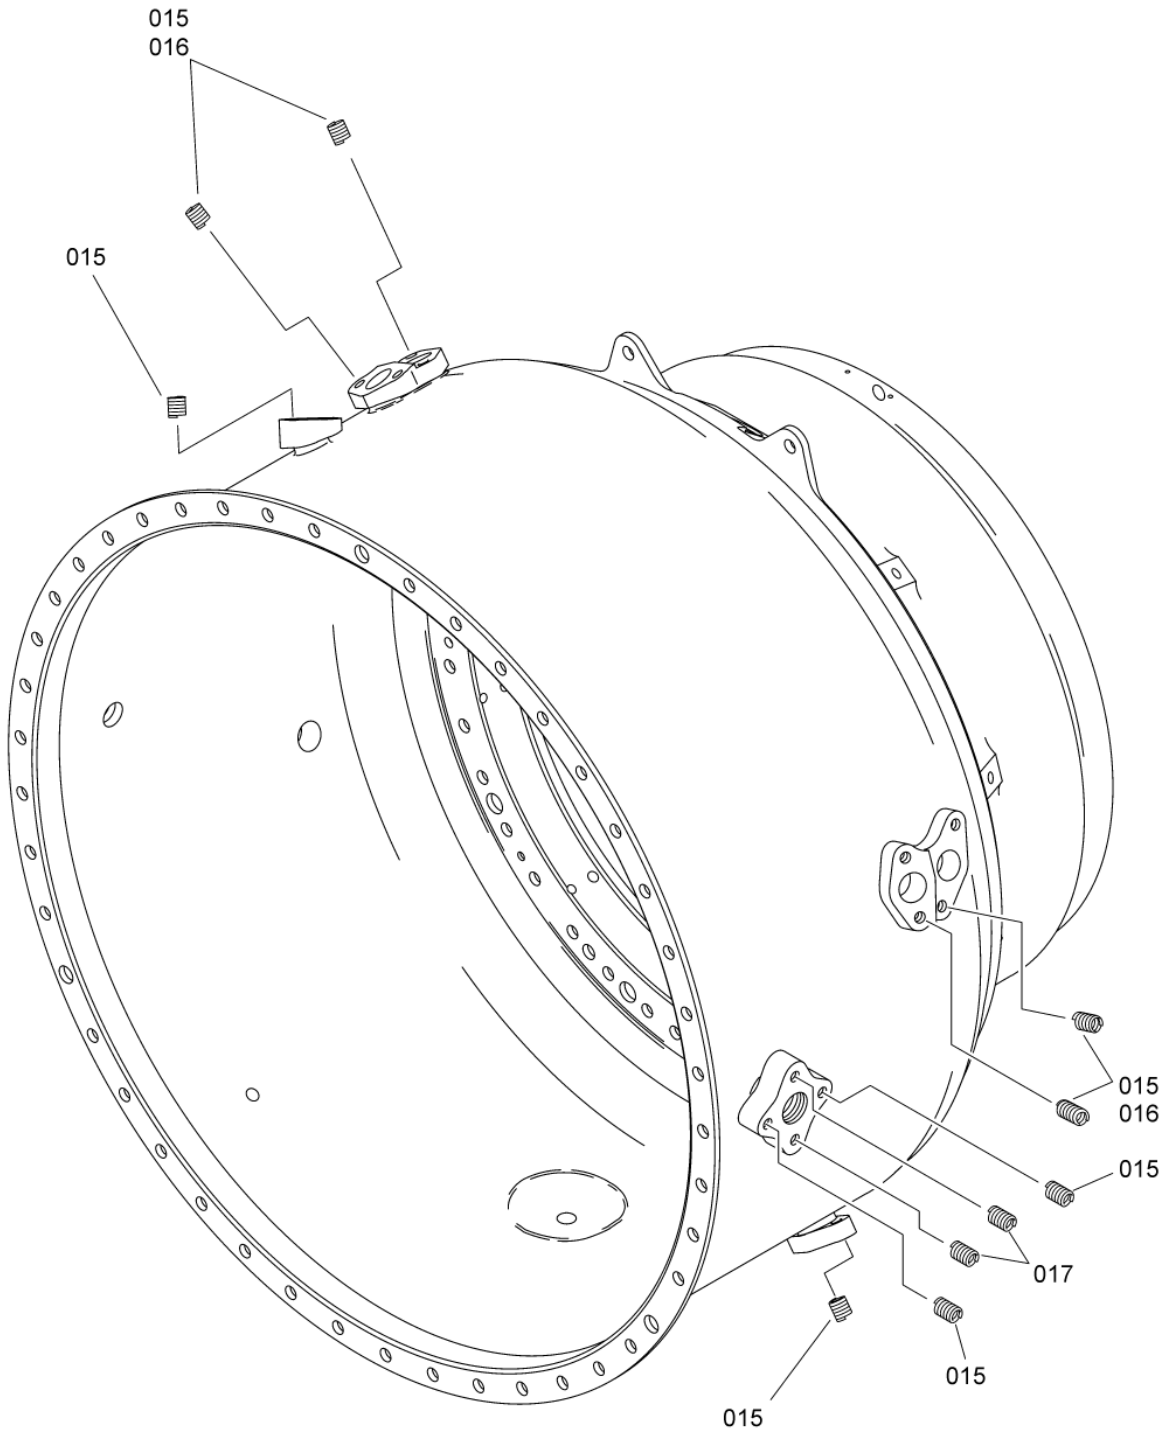

SAFRAN HELICOPTER ENGINES

ARRIUS 2 K2

MAINTENANCE SPARE PARTS CATALOG

FIGURE ITEM	PART NUMBER	AIRL. STOCK No.	DESCRIPTION	EFFECT	QTY
			1 2 3 4 5 6 7		
01					
-001	-		SUB/MOD. CASING/BEARING/PT NON PROCURABLE REFER TO CHAP. 72-42-05 FIG.01 ITEM 150		RF
040	0319411880		. RING,POWER TURBINE		1
050	0319411220		. FERRULE,COOLING		1
060	A17761-203-2		. SEGMENT - VK1209 (9560163960)		2
090	0000080990		. NUT		5
100	0319417950		. WHEEL ASSY,POWER TURBINE NON PROCURABLE PRE TU164 (AE 123059) POST TU164 (AE 123059) BECOMES ITEM 100B		1
-100A	0319410120		. WHEEL ASSY,POWER TURBINE POST TU164 (AE 123059)		1
-100B	7319417950		. WHEEL ASSY,POWER TURBINE POST TU164 (AE 123059) RETROFIT ITEM 100 ALTERNATE ITEM 100A		1
160	EN3686050010		. SCREW - VI9005 (9836405010) PRE ACR (AE 51035)		4
-160A	EN2928-050010		. SCREW - VI9005 (9836005010) PRE ACR (AE 51035) ALTERNATE ITEM 160		4
-160B	EN3686050012		. SCREW - VI9005 (9836405012) POST ACR (AE 51035)		4
-160C	EN2928-050012		. SCREW - VI9005 (9836005012) POST ACR (AE 51035) ALTERNATE ITEM 160B		4
190	0319301180		. SEAL		2
210	0319301040		. SLEEVE,ATTACHING PRE TU 124 (AE 63430)		2
210A	0319300360		. SLEEVE,ATTACHING POST TU 124 (AE 63430)		2
220	0000230850		. SEAL PRE TU 124 (AE 63430)		2
500	0319257210		. CASING ASSY,TURBINE NON PROCURABLE PRE TU 065A (AE 49400 AVT 3)		1
-500A	0319218430		. CASING ASSY,TURBINE NON PROCURABLE POST TU 065A (AE 49400 AVT 3) REFER TO CHAP.72-42-21 FOR DETAILS		1
505	0319311580		. PIN,ATTACHING		2
920	0000460080		. BLANK		2
922	0000520190		ATTACHING PARTS . SCREW ***		2
930	9945000140		. GASKET,CORRUJOINT		2

- ITEM NOT ILLUSTRATED

CASING, TURBINE, ASSY
Figure 01