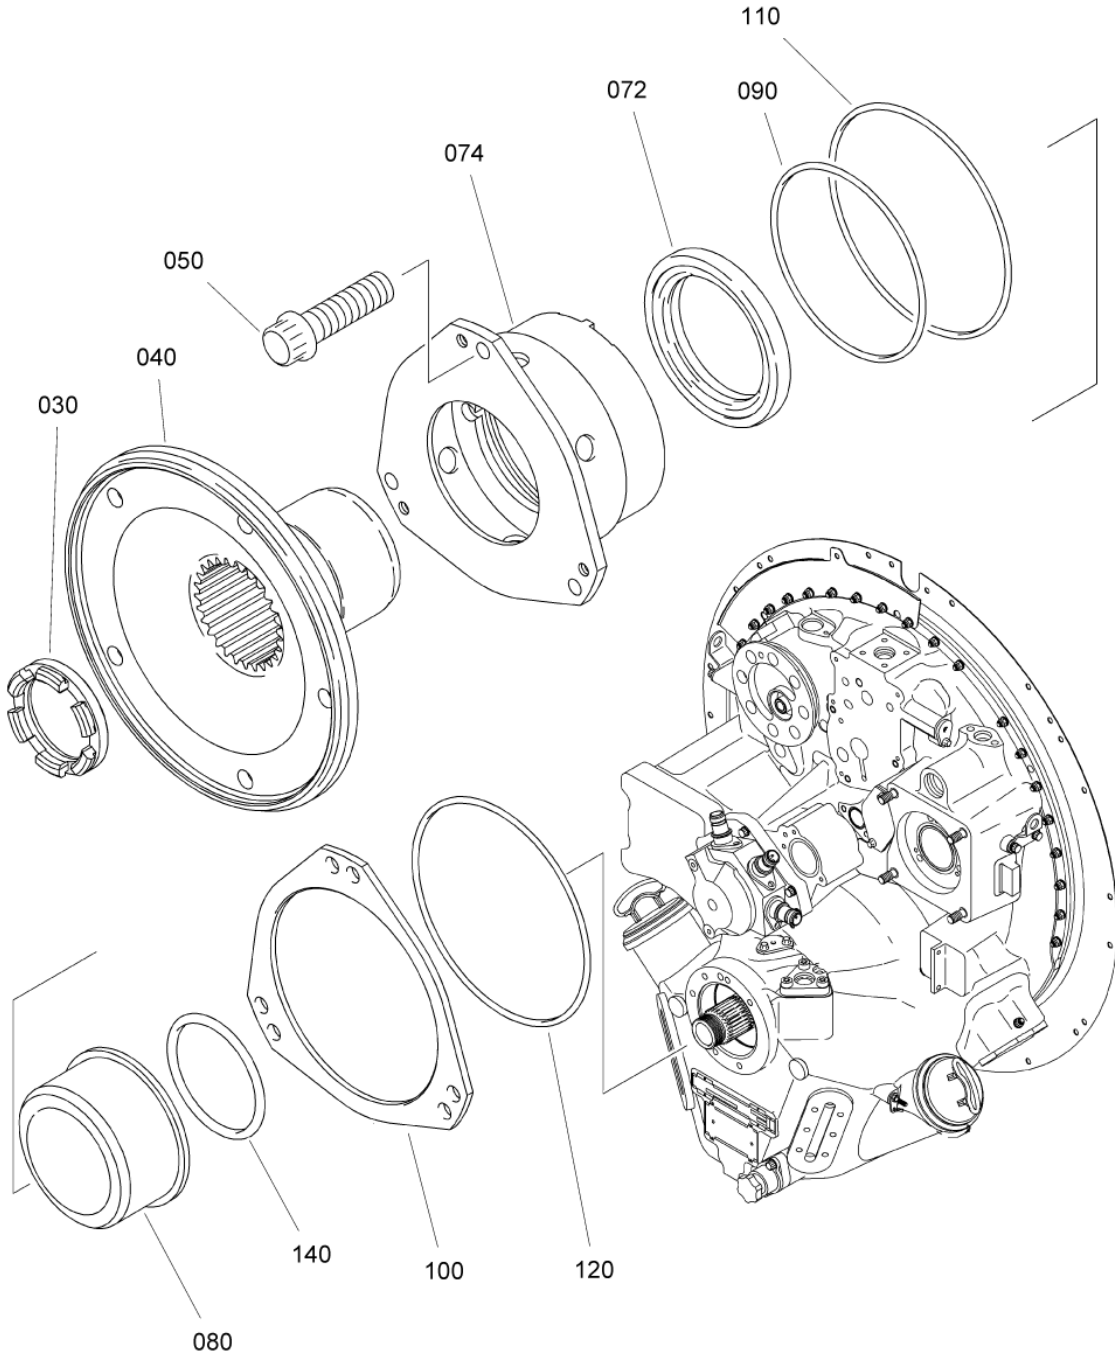

MODULE, REDUCTION GEAR
Figure 01 (Sheet 2/7)