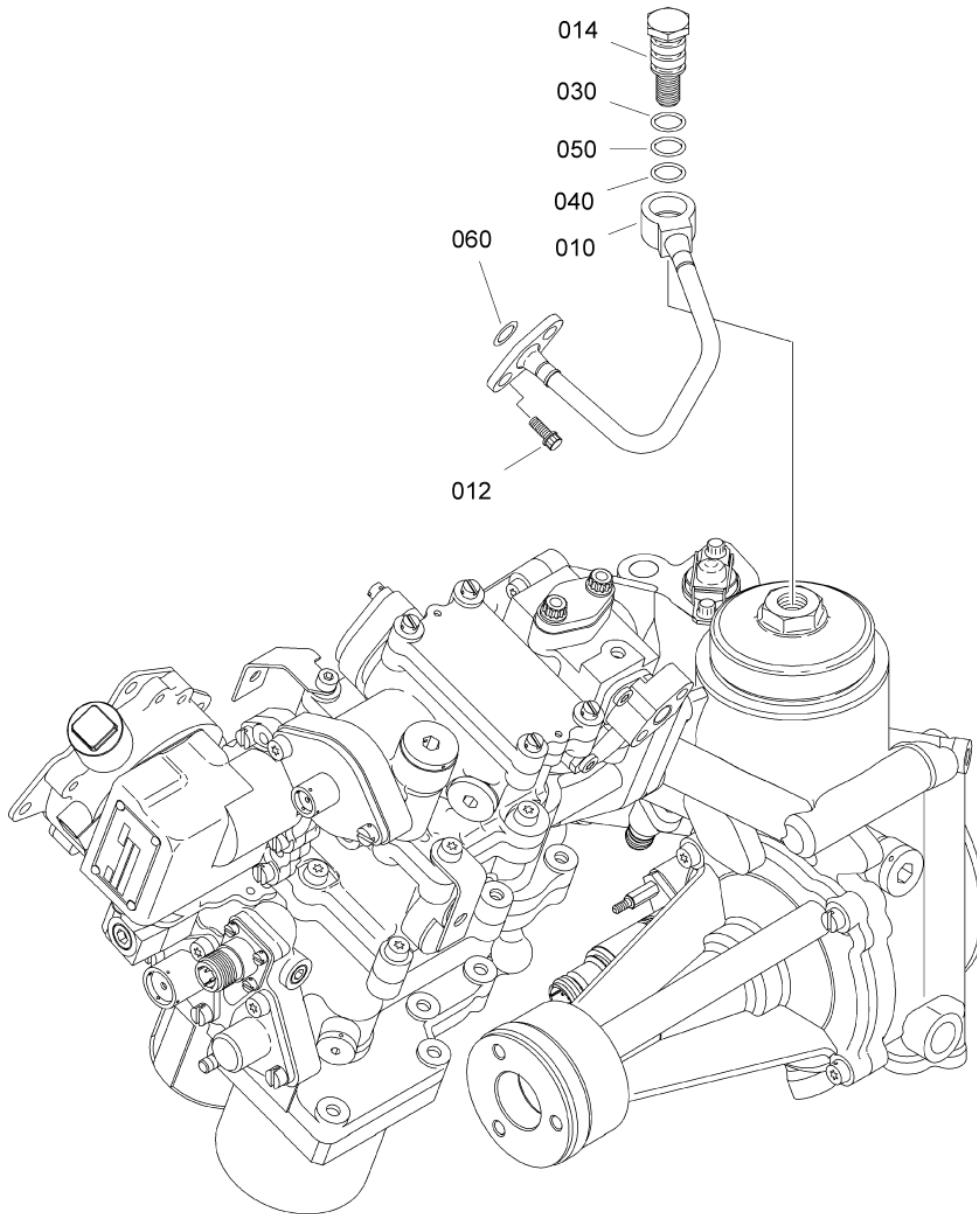

PUMP AND METERING
Figure 03