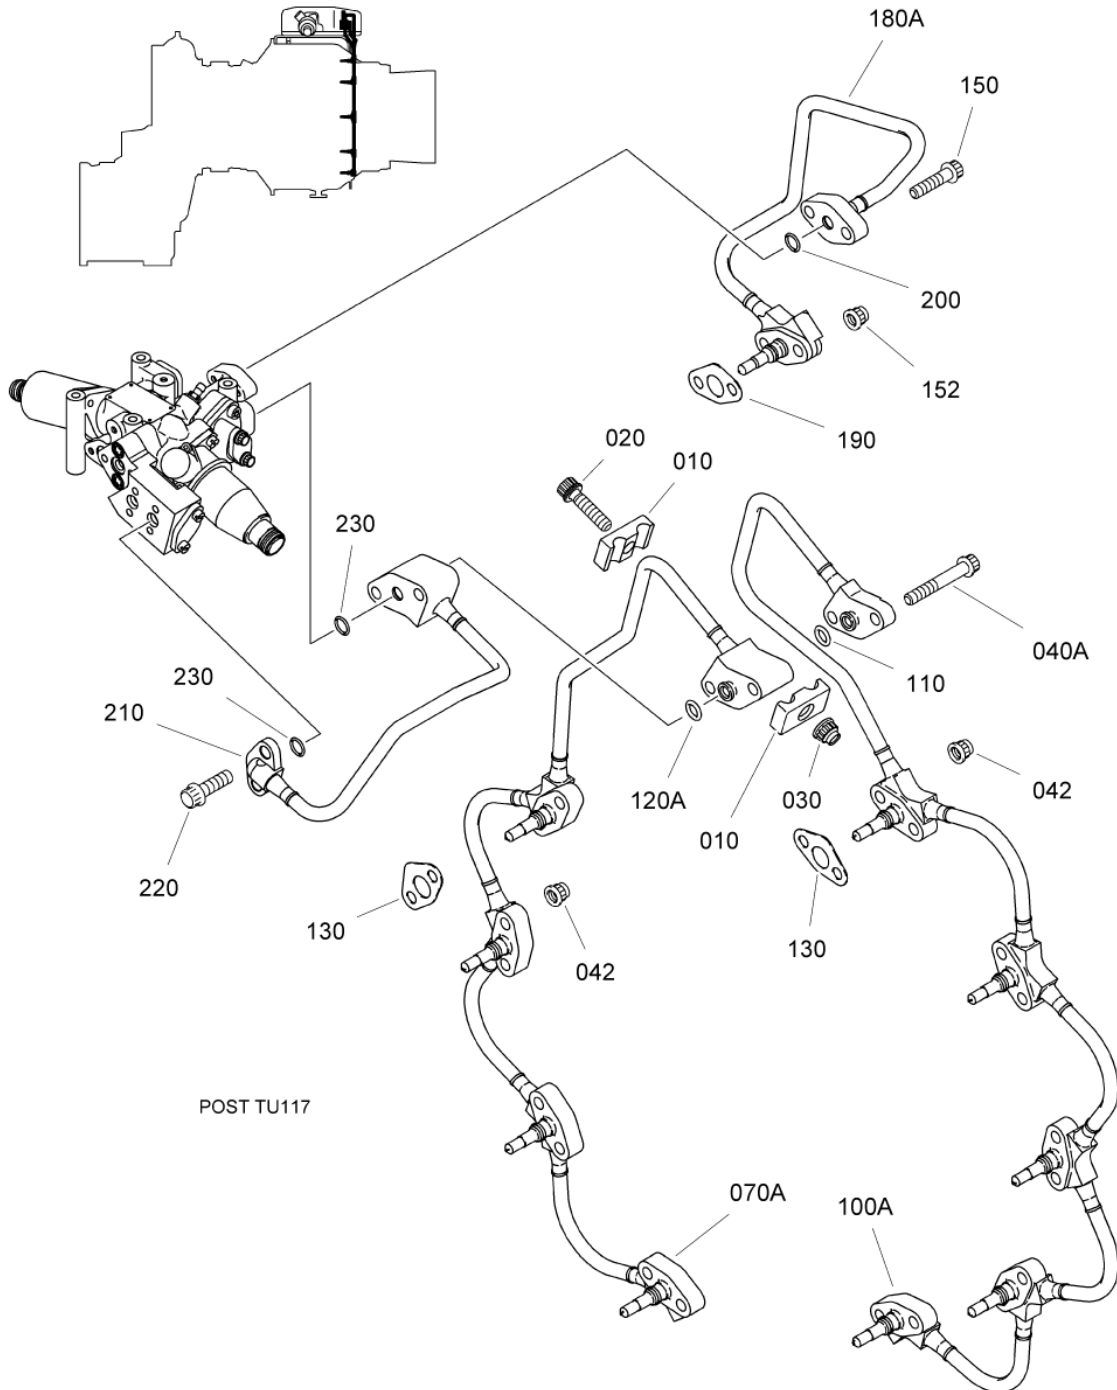

INST. MANIFOLD, INJECTOR
Figure 01 (Sheet 2/2)

SAFRAN HELICOPTER ENGINES

ARRIUS 2 K2

MAINTENANCE SPARE PARTS CATALOG

FIGURE ITEM	PART NUMBER	AIRL. STOCK No.	DESCRIPTION	EFFECT	QTY
			1 2 3 4 5 6 7		
01					
-001	-		INST. MANIFOLD,INJECTOR NON PROCURABLE REFER TO CHAP. 73-00-00 FIG.01 ITEM 020		RF
010	0319733830		. STIRRUP		2
020	EN3686050020		. SCREW - VI9005 (9836405020)		1
030	9866205026		. NUT 9866205026 IS THE SAFRAN HE PART NUMBER FOR: VF0111 - 22526-050 VI9005 - EN2906-050		1
040	EN3686050040		. SCREW - VI9005 (9836405040) PRE TU 117 (AE 26260)		2
040A	0000025960		. SCREW POST TU 117 (AE 26260)		2
042	9866205026		. NUT 9866205026 IS THE SAFRAN HE PART NUMBER FOR: VF0111 - 22526-050 VI9005 - EN2906-050		18
070	0319739400		. HALF MANIFOLD ASSY,INJECTOR,RIGHT REPAIRABLE PRE TU 117 (AE 26260)		1
070A	0319637130		. HALF MANIFOLD ASSY,INJECTOR,RIGHT REPAIRABLE POST TU 117 (AE 26260)		1
100	0319739560		. HALF-MANIFOLD,LEFT-HAND,FUEL,ASSY REPAIRABLE PRE TU 117 (AE 26260)		1
100A	0319637140		. HALF-MANIFOLD,LEFT-HAND,FUEL,ASSY REPAIRABLE POST TU 117 (AE 26260)		1
110	46012A00560		. PACKING,PREFORMED - VF0111 (9794410056)		1
120	46012A00710		. PACKING,PREFORMED - VF0111 (9794410071) PRE TU 117 (AE 26260)		1
120A	46012A00560		. PACKING,PREFORMED - VF0111 (9794410056) POST TU 117 (AE 26260)		1
130	0319731190		. SEAL NON PROCURABLE PRE TU142 (AE 94983)		9
-130A	0319730680		. SEAL POST TU142 (AE 94983)		9
150	EN3686050020		. SCREW - VI9005 (9836405020)		2
152	9866205026		. NUT 9866205026 IS THE SAFRAN HE PART NUMBER FOR: VF0111 - 22526-050 VI9005 - EN2906-050		2
180	0319739420		. PIPE,INJECTOR,PREFERRED,ASSY REPAIRABLE PRE TU 117 (AE 26260)		1
180A	0319637150		. PIPE,INJECTOR,PREFERRED,ASSY REPAIRABLE POST TU 117 (AE 26260)		1

- ITEM NOT ILLUSTRATED