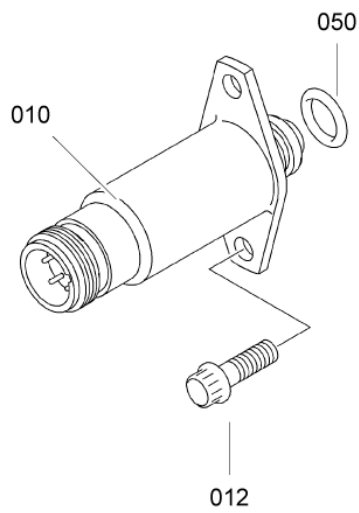

INST. TRANSMITTER,PRESSURE/TEMPERATURE
Figure 01