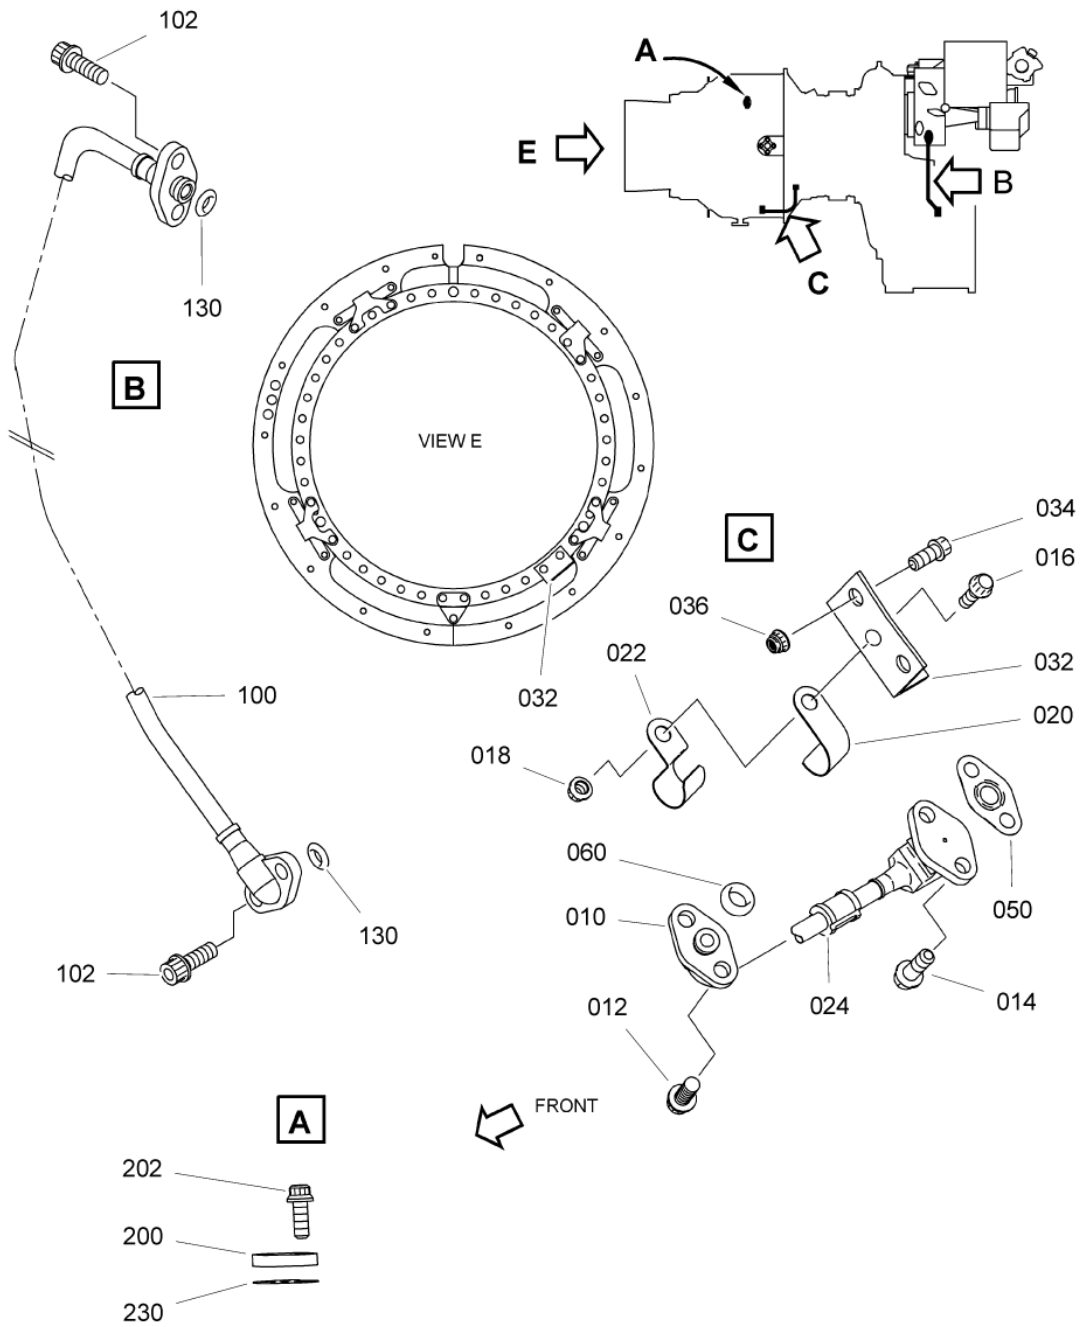

TURBOMECA ARRIUS 2 K2

MAINTENANCE SPARE PARTS CATALOG

INST., PIPES, AIR
Figure 01

TURBOMECA ARRIUS 2 K2

MAINTENANCE SPARE PARTS CATALOG

FIGURE ITEM	PART NUMBER	AIRL. STOCK No.	DESCRIPTION	EFFECT	QTY
			1 2 3 4 5 6 7		
01					
-001	-		INST.,PIPES,AIR NON PROCURABLE REFER TO CHAP. 75-00-00 FIG.01 ITEM 010		RF
010	0319719190		. PIPE,AIR,P3		1
			ATTACHING PARTS		
012	EN3686050016		. SCREW - VI9005 (9836405016)		2
014	EN3686050012		. SCREW - VI9005 (9836405012)		2
016	EN3686050012		. SCREW - VI9005 (9836405012)		1
018	9866205026		. NUT 9866205026 IS THE TURBOMECA PART NUMBER FOR: VF0111 - 22526-050 VI9005 - EN2906-050		1
020	AS12811		. HALF CLAMP,INNER - VU1653 (0400410010)		1
022	AS12841		. HALF CLAMP,OUTER - VU1653 (0400420010)		1
024	AS12872		. SLEEVE - VU1653 (0400430060) ***		1
032	0319712750		. PLATE,ATTACHING		1
			ATTACHING PARTS		
034	EN3686050018		. SCREW - VI9005 (9836405018)		2
036	9866205026		. NUT 9866205026 IS THE TURBOMECA PART NUMBER FOR: VF0111 - 22526-050 VI9005 - EN2906-050 ***		2
050	9945000060		. GASKET,CORRUJOINT		1
060	46012A00750		. PACKING,PREFORMED - VF0111 (9794410075)		1
100	0319718730		. PIPE,AIR,P3		1
			ATTACHING PARTS		
102	EN3686050014		. SCREW - VI9005 (9836405014) ***		4
130	46012A00560		. PACKING,PREFORMED - VF0111 (9794410056)		2
-150	0000460080		DELETED		
-152	0000520190		DELETED		
-180	9945000140		DELETED		
200	9945300060		. BLANK		1
			ATTACHING PARTS		
202	EN3686050012		. SCREW - VI9005 (9836405012) ***		2
230	9945000060		. GASKET,CORRUJOINT		1

- ITEM NOT ILLUSTRATED