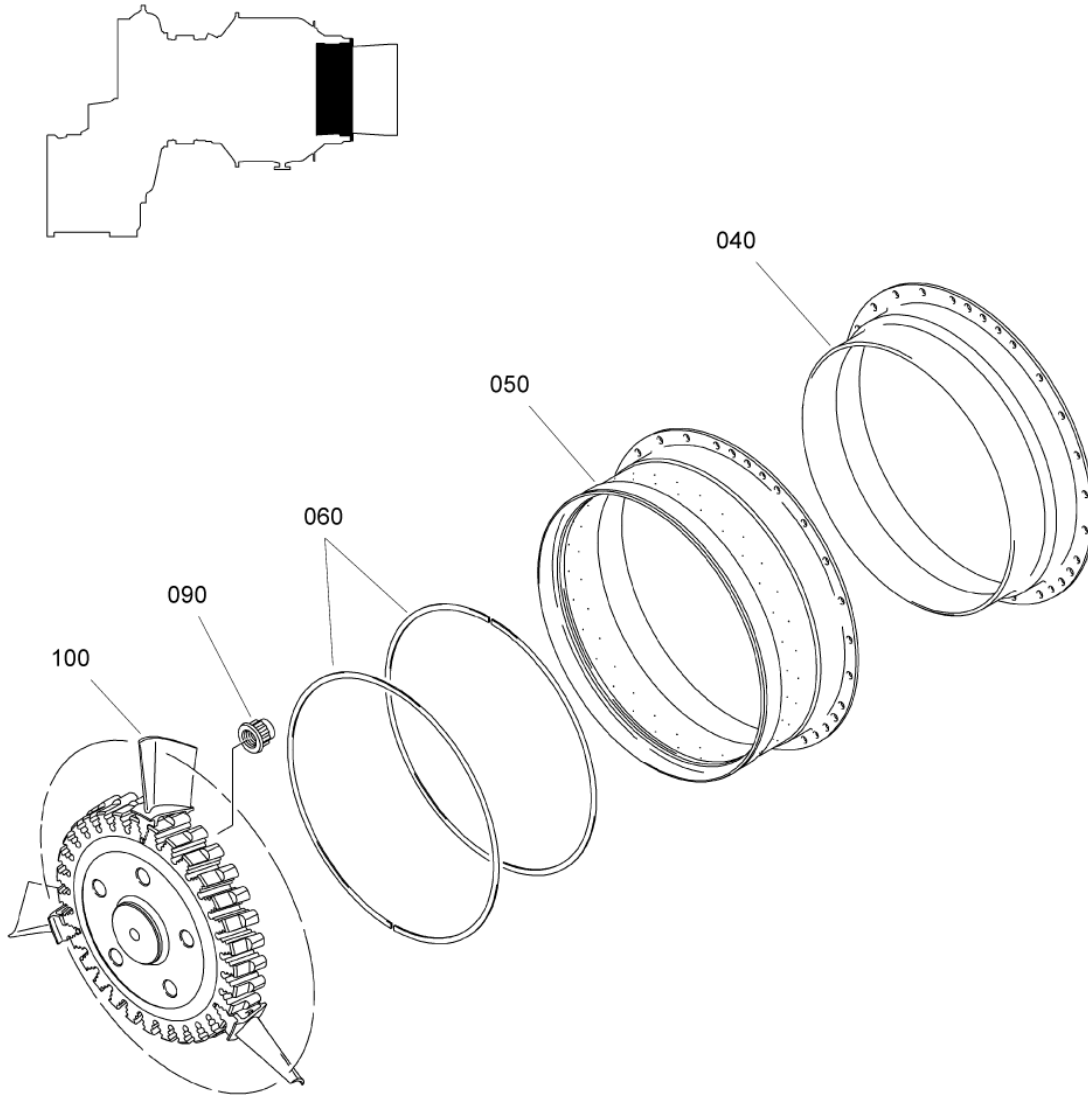

SUB/MOD. CASING/BEARING/PT
Figure 01 (Sheet 1/2)