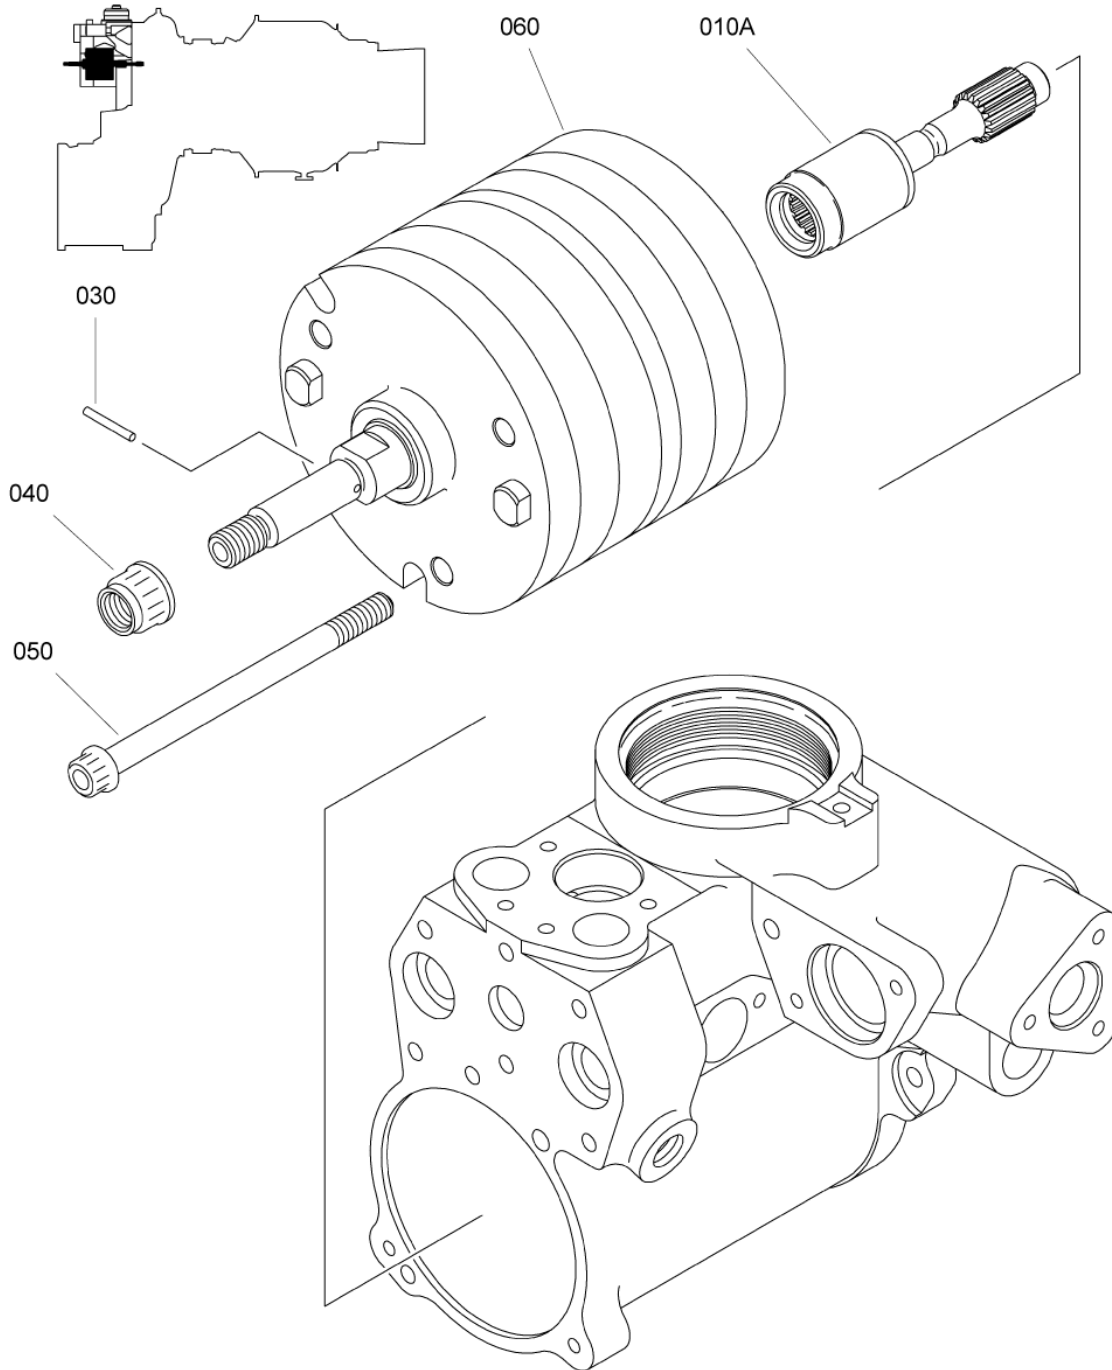

SAFRAN HELICOPTER ENGINES

ARRIUS 2 K2

MAINTENANCE SPARE PARTS CATALOG

FIGURE ITEM	PART NUMBER	AIRL. STOCK No.	DESCRIPTION	EFFECT	QTY
			1 2 3 4 5 6 7		
01 -001	-		INST. DEVICE,LUBRICATION NON PROCURABLE REFER TO CHAP. 79-00-00 FIG.01 ITEM 010		RF
010	0319115120		. DEVICE,LUBRICATION REPAIRABLE PRE TU 122 (AE 63432)		1
-010A	0319110060		. DEVICE,LUBRICATION REPAIRABLE POST TU 122 (AE 63432) REFER TO CHAP.79-24-04 FOR DETAILS		1
012	EN3686050020		ATTACHING PARTS . SCREW - VI9005 (9836405020)		4
-012A	22236CM050020E		. SCREW - VF0111 (9824052025) ALTERNATE ITEM 012		4
014	0000026640		. SCREW ***		1
030	9682611001		. PACKING,PREFORMED		1
050	0000390230		. DUCT		1
060	46012A00500		. PACKING,PREFORMED - VF0111 (9794410050)		2

- ITEM NOT ILLUSTRATED

DEVICE,LUBRICATION
Figure 01 (Sheet 1/2)