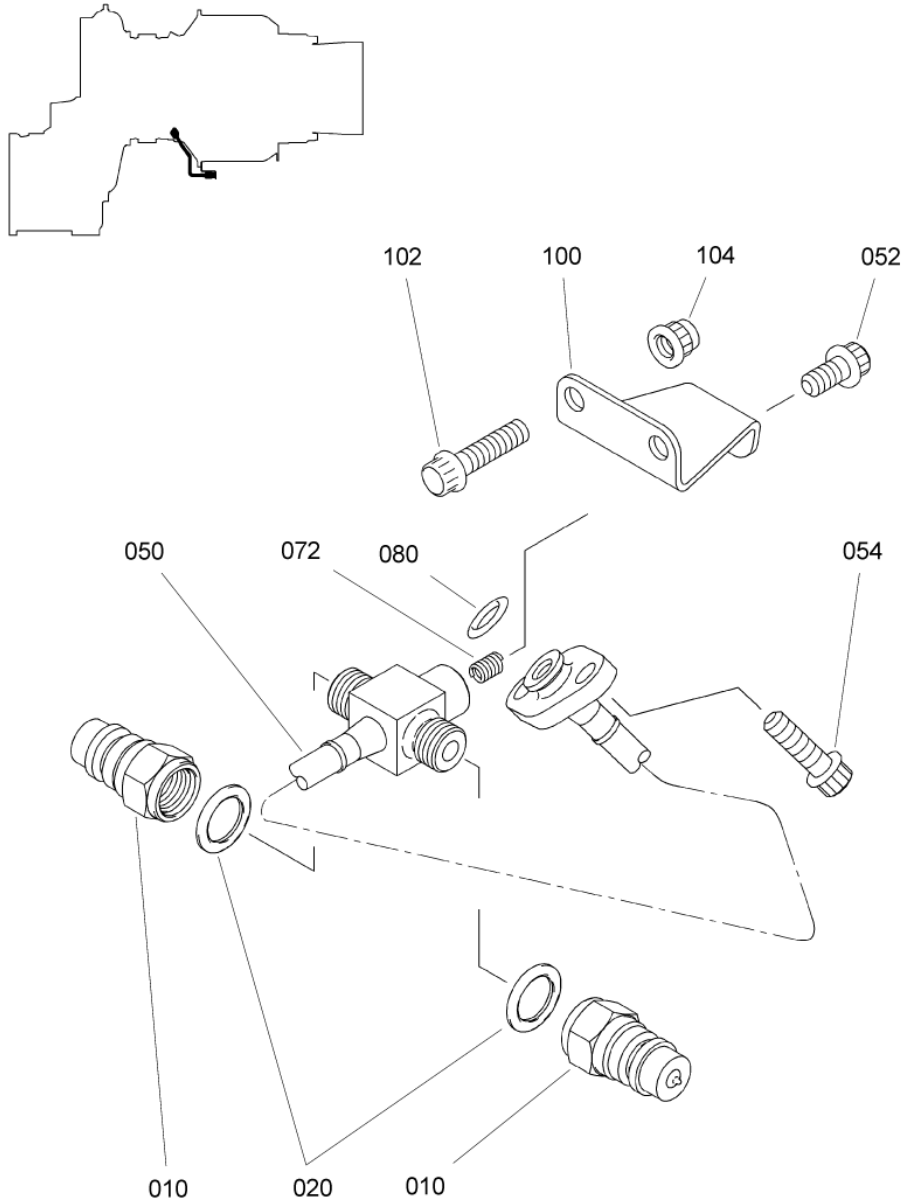

INST.,COMPRESSOR WASHING UNIT
Figure 01

TURBOMECA ARRIUS 2 K2

MAINTENANCE SPARE PARTS CATALOG

FIGURE ITEM	PART NUMBER	AIRL. STOCK No.	DESCRIPTION	EFFECT	QTY
			1 2 3 4 5 6 7		
01					
-001	-		INST.,COMPRESSOR WASHING UNIT NON PROCURABLE REFER TO CHAP. 71-01-00 FIG.01 ITEM 050		RF
010	69392004		. UNION - VF0215 (9560139520)		2
020	9752010044		. SEAL		2
050	0319707070		. PIPE,AIR		1
			ATTACHING PARTS		
052	EN3686050010		. SCREW - VI9005 (9836405010)		1
054	EN3686050016		. SCREW - VI9005 (9836405016) ***		2
-070	0390707010		. . UNION,3.WAY,EQUIPPED NON PROCURABLE		1
072	EN3542-050063		. . . THREAD,INSERT - VI9005 (9729105082)		1
080	46012A00750		. PACKING,PREFORMED - VF0111 (9794410075)		1
100	0319700020		. BRACKET		1
			ATTACHING PARTS		
102	EN3686050018		. SCREW - VI9005 (9836405018)		2
104	9866205026		. NUT 9866205026 IS THE TURBOMECA PART NUMBER FOR: VF0111 - 22526-050 VI9005 - EN2906-050 ***		2

- ITEM NOT ILLUSTRATED