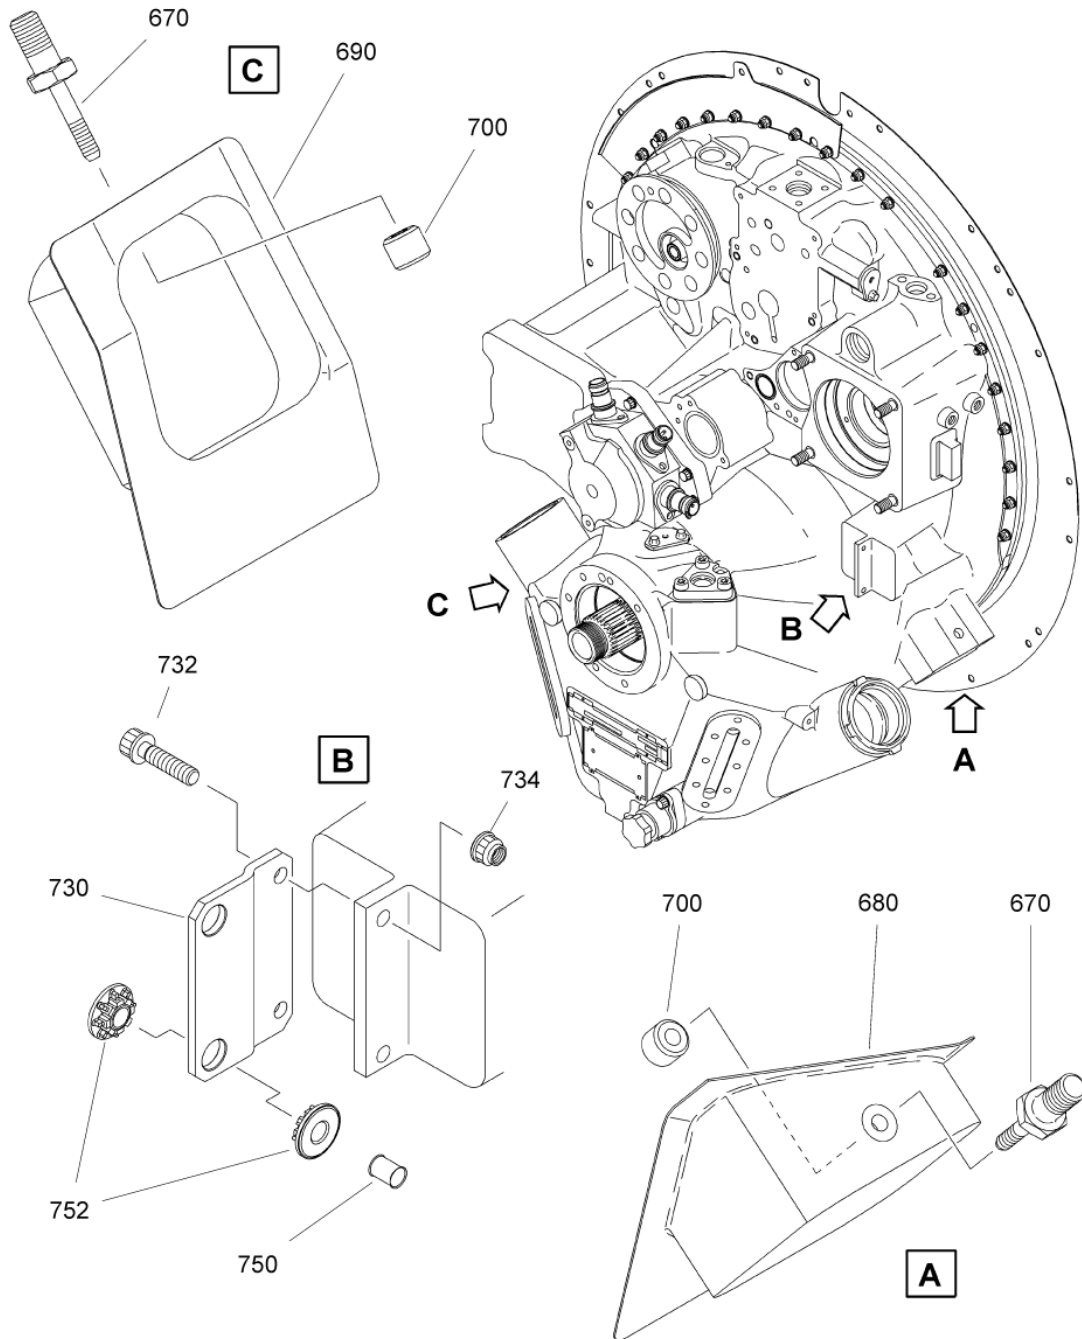

MODULE, REDUCTION GEAR
Figure 01 (Sheet 7/7)

SAFRAN HELICOPTER ENGINES

ARRIUS 2 K2

MAINTENANCE SPARE PARTS CATALOG

FIGURE ITEM	PART NUMBER	AIRL. STOCK No.	DESCRIPTION	EFFECT	QTY
			1 2 3 4 5 6 7		
01					
-001	70EM016200		MODULE,REDUCTION GEAR	a	RF
-001A	70EM016210		MODULE,REDUCTION GEAR OPTIONAL	b	RF
010	0177987030		REFER TO CHAP. 72-00-00 FIG.01 ITEM 200 . TORQUE BOX,CONFORMATION REPAIRABLE REFER TO CHAP.77-09-01 FOR DETAILS		1
012	EN3686050026		ATTACHING PARTS . SCREW - VI9005 (9836405026) PRE ACR (AE 49661 AVT 1)		2
-012A	EN3686050028		. SCREW - VI9005 (9836405028) POST ACR (AE 49661 AVT 1)		2
014	9866205026		. NUT 9866205026 IS THE SAFRAN HE PART NUMBER FOR: VF0111 - 22526-050 VI9005 - EN2906-050 ***		2
030	EN3295-030		. NUT - VI9005 (9880300030)		1
-030A	EN4396-030		. NUT - VI9005 (9880500030) ALTERNATE ITEM 030		1
040	0319112990		. SPLINED FLANGE		1
050	EN3687-060018		. SCREW - VI9005 (9836606018)		3
-050A	22145CM060018E		. SCREW - VF0111 (9806061825) ALTERNATE ITEM 050		3
072	96096-1		. SEAL,POWER ,MAGNETIC - V04171 (9560170480)		1
074	0319150980		. CAGE,SEAL HOLDER PRE ACR (AE 49441 AVT 1)		1
-074A	0319151140		. CAGE,SEAL HOLDER POST ACR (AE 49441 AVT 1)		1
080	0319151070		. SPACER		1
090	46012A06300		. PACKING,PREFORMED - VF0111 (9794410630)		1
100	0319111820		. WASHER,ADJUSTING		1
110	46012A07500		. PACKING,PREFORMED - VF0111 (9794410750)		1
120	9681807301		. PACKING,PREFORMED		1
140	46012A03000		. PACKING,PREFORMED - VF0111 (9794410300)		1
150	AS20626		. NUT,SELF-LOCKING - VU1653 (9560151140)		4
160	EN3686050014		. SCREW - VI9005 (9836405014)		3
-160A	22236CM050014E		. SCREW - VF0111 (9824051425) ALTERNATE ITEM 160		3
172	98086-1		. SEAL,STARTER ,MAGNETIC - V04171 (9560170490) PRE TU 087 (AE 15295)		1
174	0319142430		. CAGE,SEAL-HOLDER,STARTER PRE ACR (AE 49441 AVT 1)		1
-174A	0319113140		. CAGE,SEAL-HOLDER,STARTER PRE TU 087 (AE 15295) POST ACR (AE 49441 AVT 1)		1
175	1010100-0		. HYDRODYNAMIC MAGNETIC SEAL - VF0562 (9560176630) POST TU 087 (AE 15295)		1

- ITEM NOT ILLUSTRATED