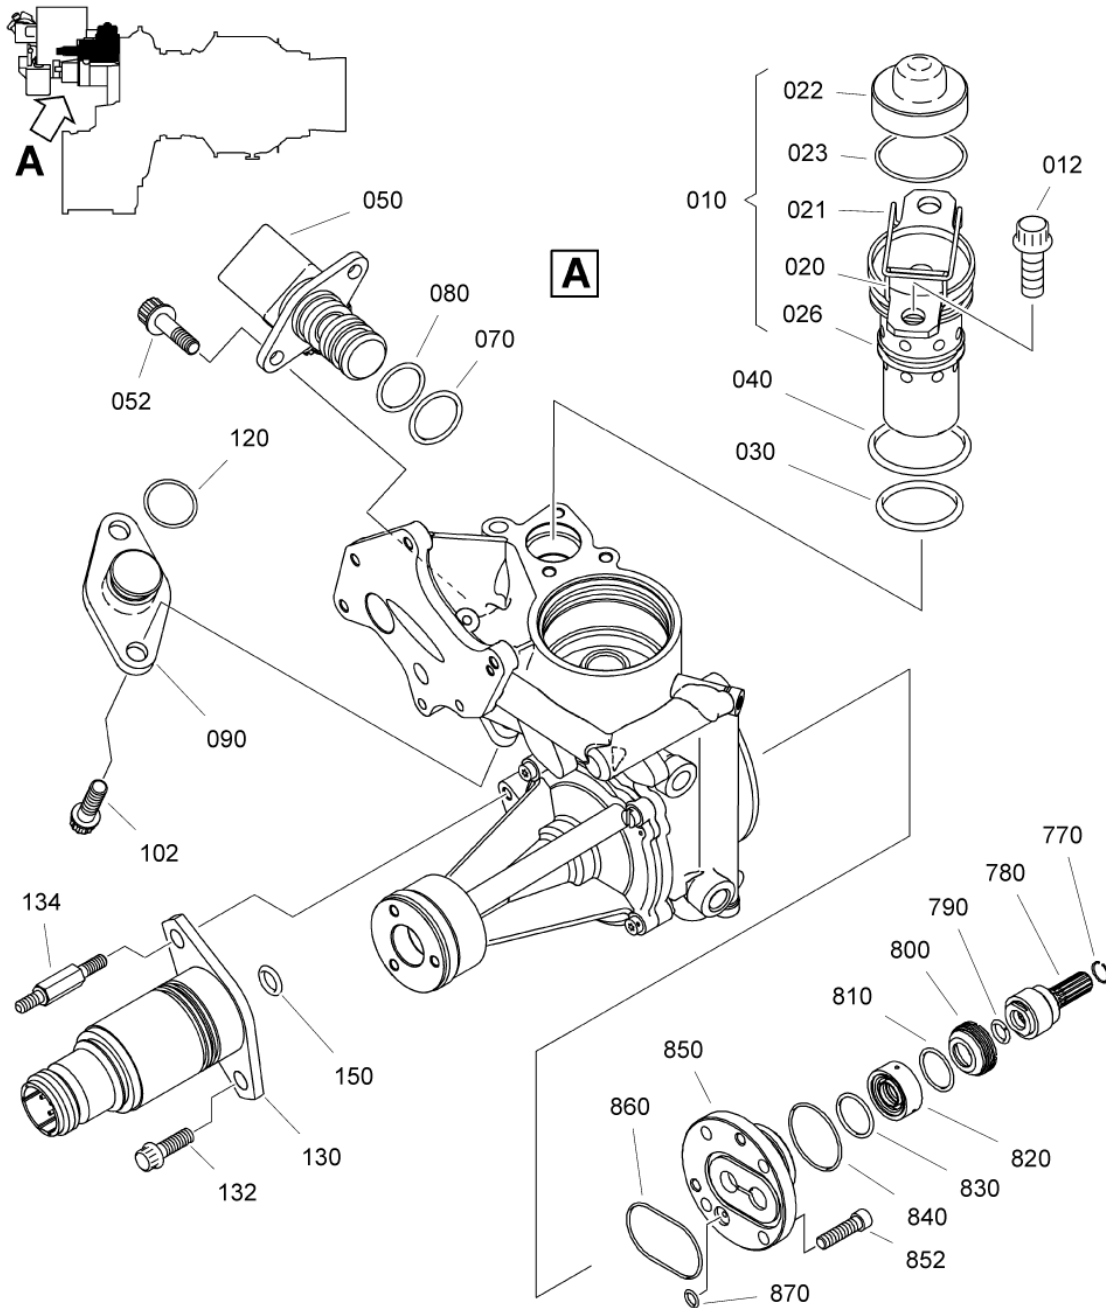

- ITEM NOT ILLUSTRATED

PUMP ASSY,HP/LP
Figure 04 (Sheet 1/2)

PAGE LEFT BLANK INTENTIONALLY

PUMP ASSY,HP/LP
Figure 04 (Sheet 2/2)

SAFRAN HELICOPTER ENGINES

ARRIUS 2 K2

MAINTENANCE SPARE PARTS CATALOG

FIGURE ITEM	PART NUMBER	AIRL. STOCK No.	DESCRIPTION							EFFECT	QTY
			1	2	3	4	5	6	7		
04											
-001	0319915310									a	RF
-001A	0319915400									b	RF
-001B	0319910200									c	RF
-001C	0319910450									d	RF
-001D	0319910790									e	RF
-001E	0319910810									f	RF
-001F	0319910970									g	RF
-001G	0319911070									h	RF
-001H	0319910790									i	RF
010	JA00537A										1
012	EN3686050014										2
020	07550200106559A										1
021	07550200105559A										1
022	PAO 1583 A										1
023	9520011818										1
-023A	46012A01800										1
026	JA02052A										1
030	9794710170										1
040	9794710200										1
050	JA00592A										1