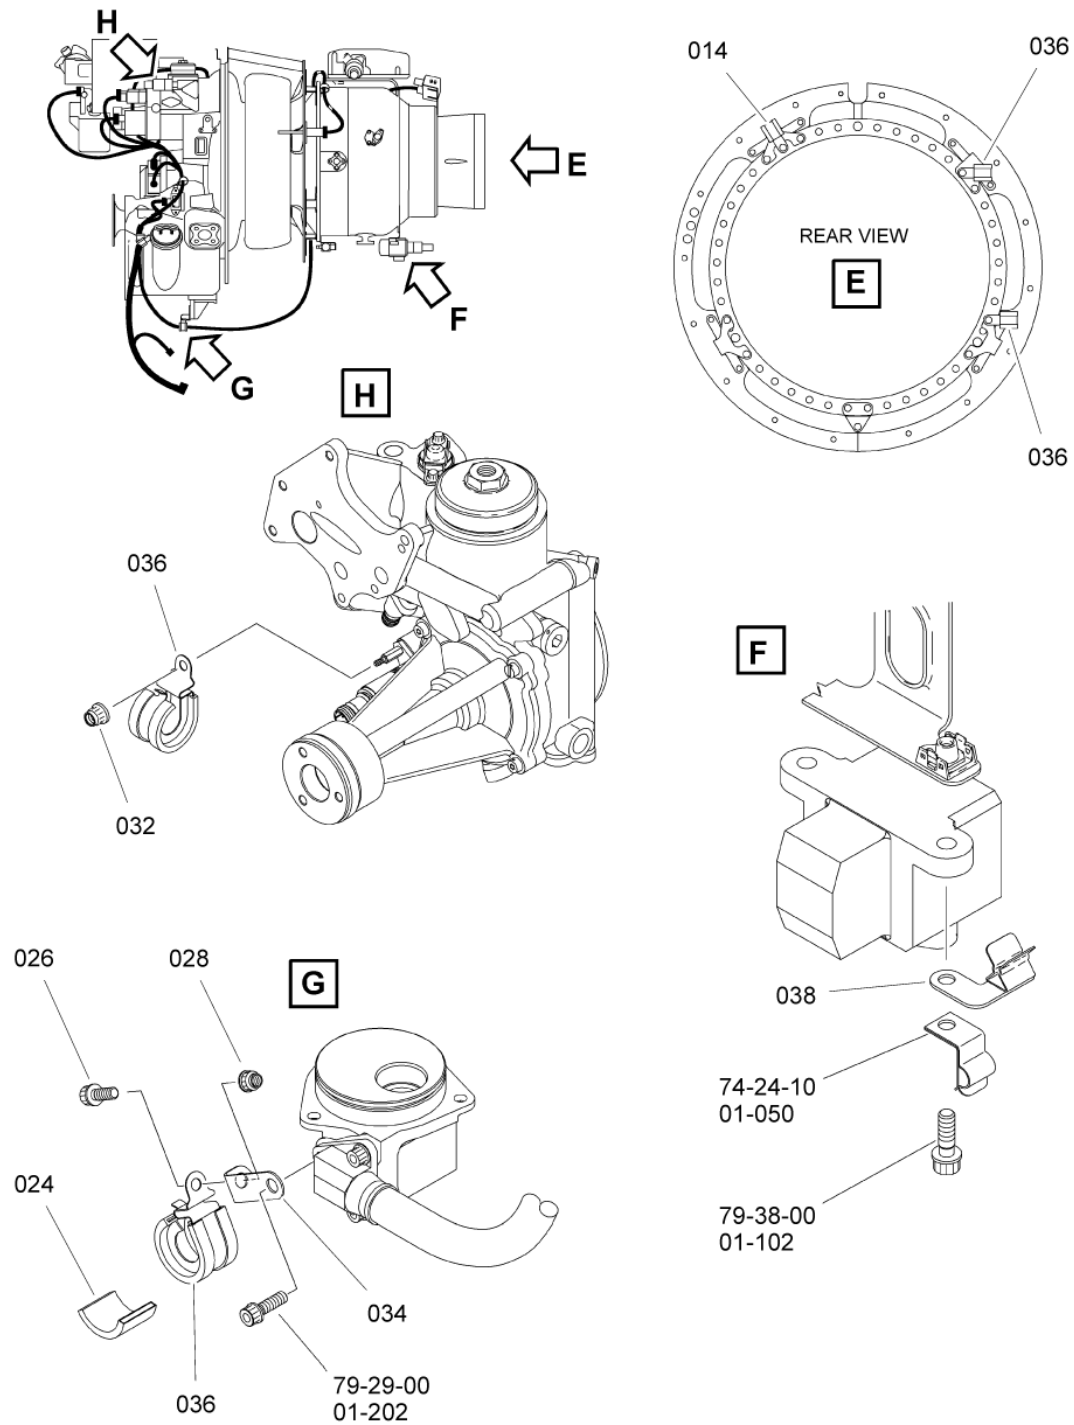

TURBOMECA ARRIUS 2 K2

MAINTENANCE SPARE PARTS CATALOG

INST.,ELECTRIC HARNESSES
Figure 01 (Sheet 2/3)