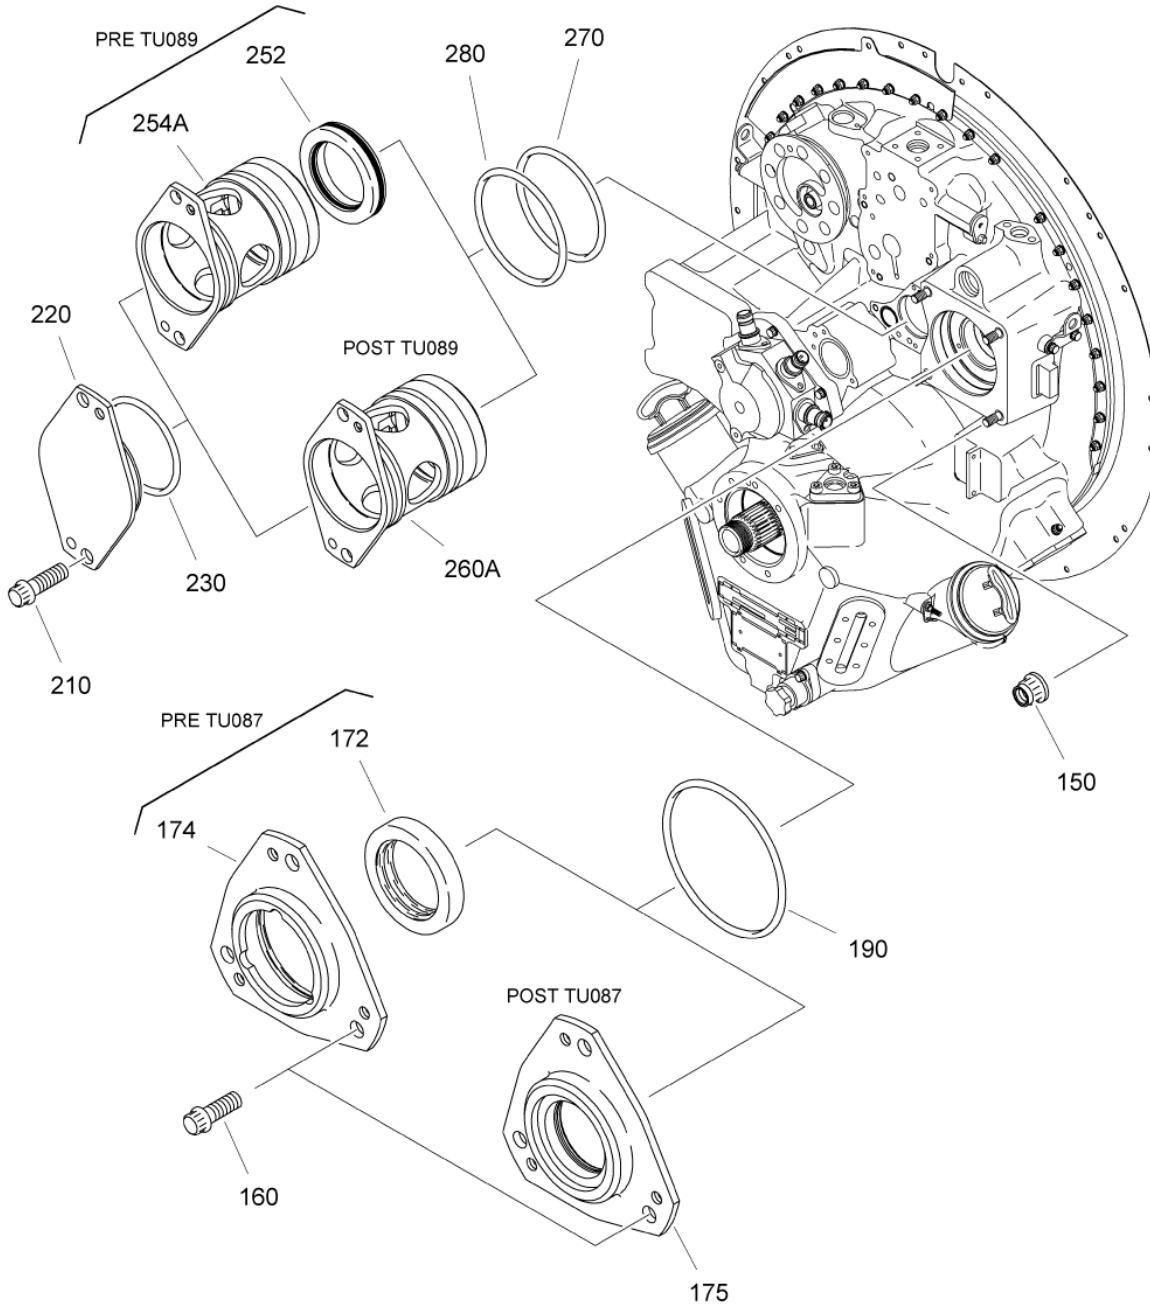

MODULE, REDUCTION GEAR
Figure 01 (Sheet 3/7)