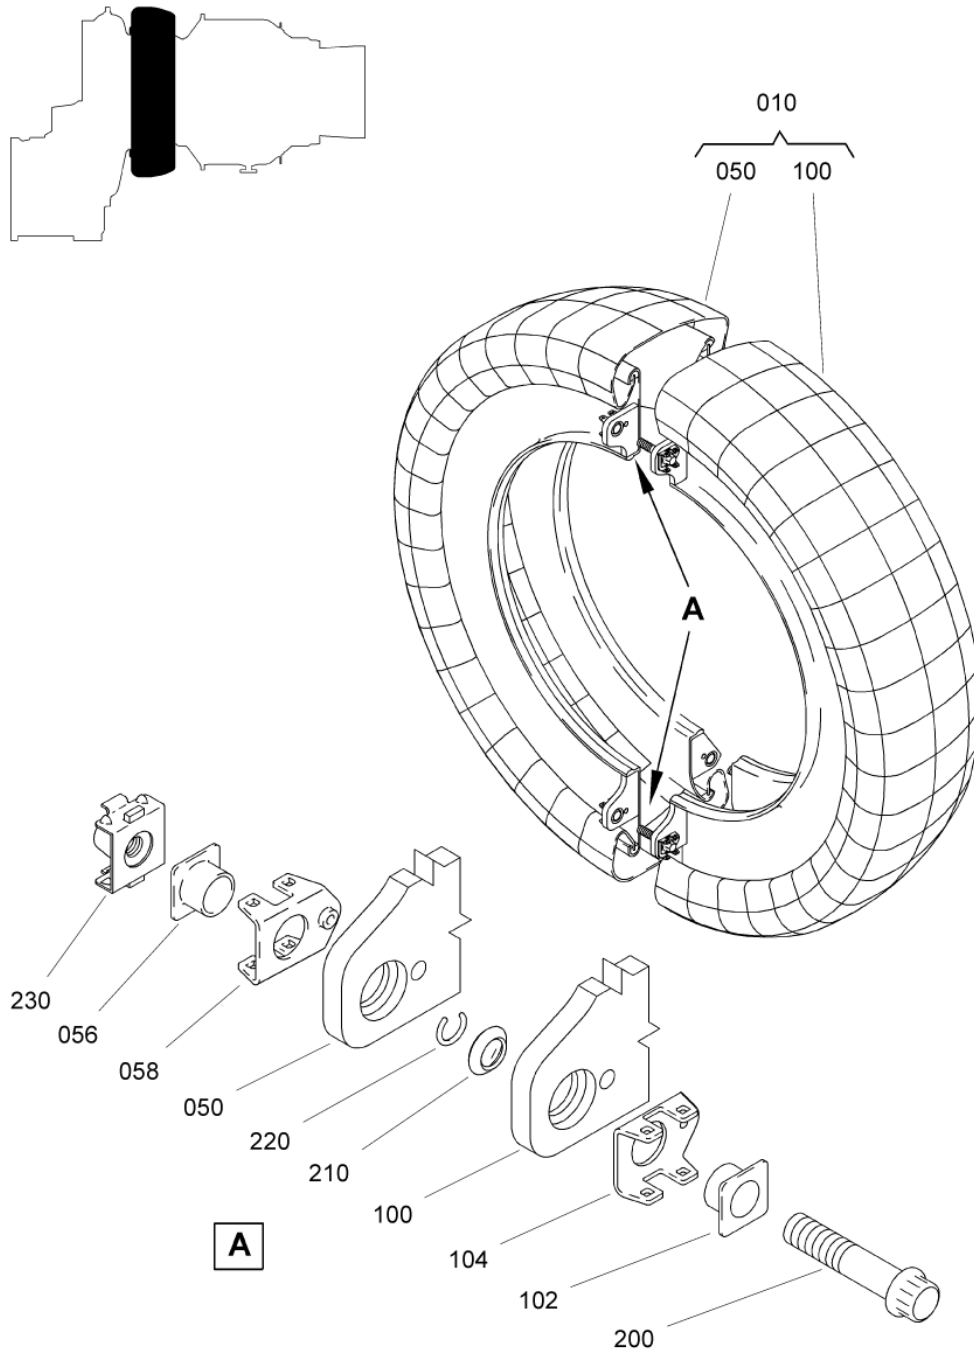

INST.,GRID,AIR INTAKE
Figure 01