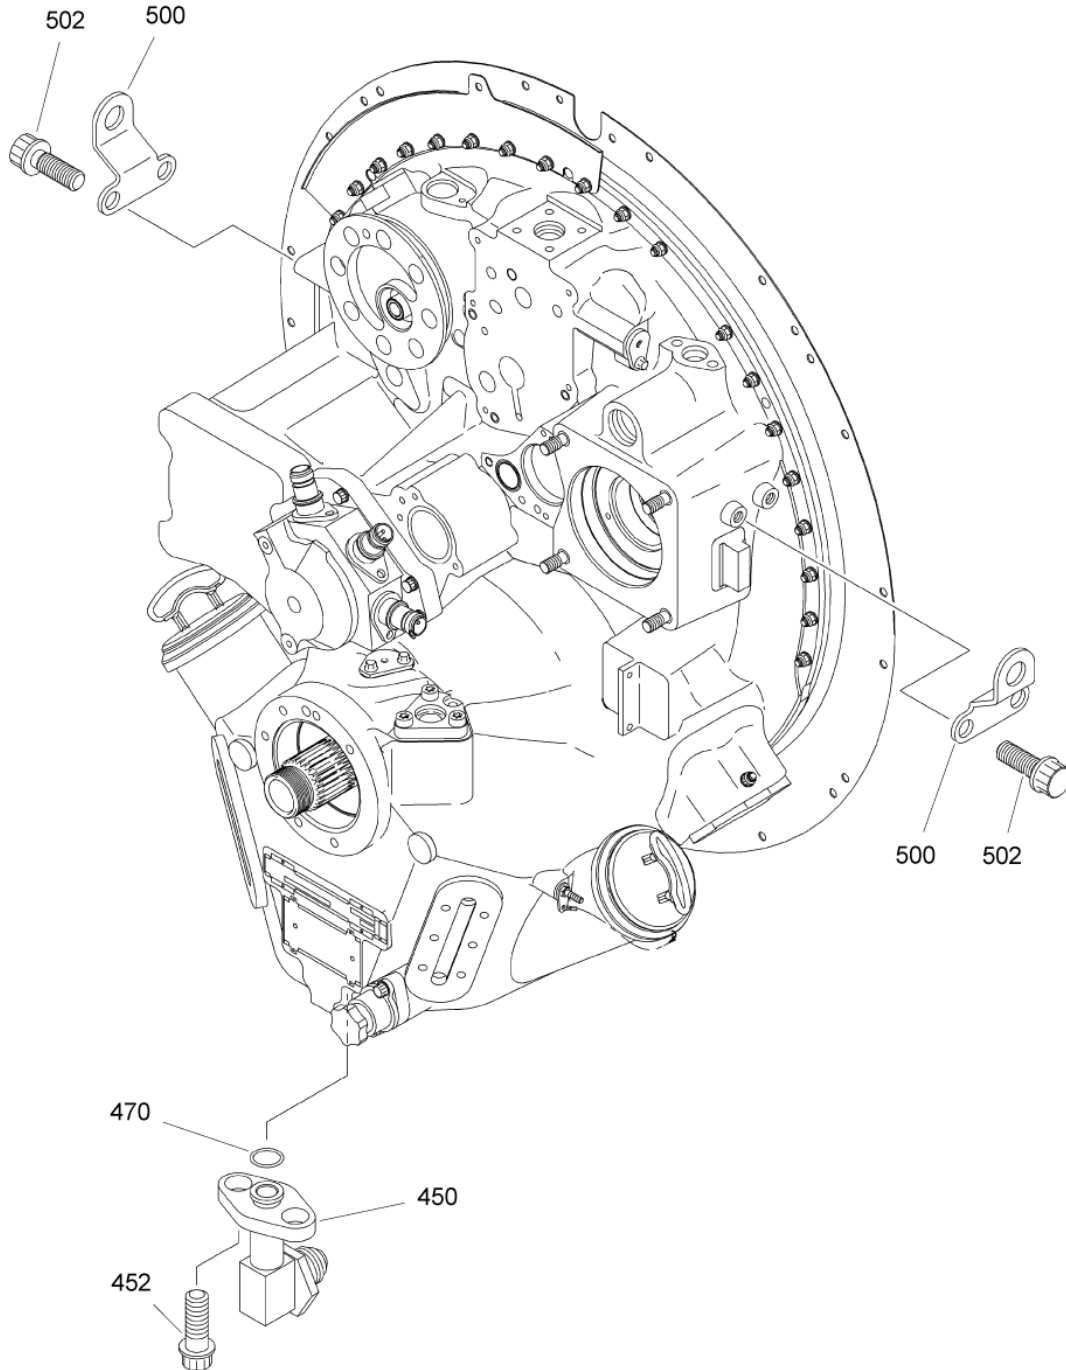

MODULE, REDUCTION GEAR
Figure 01 (Sheet 5/7)