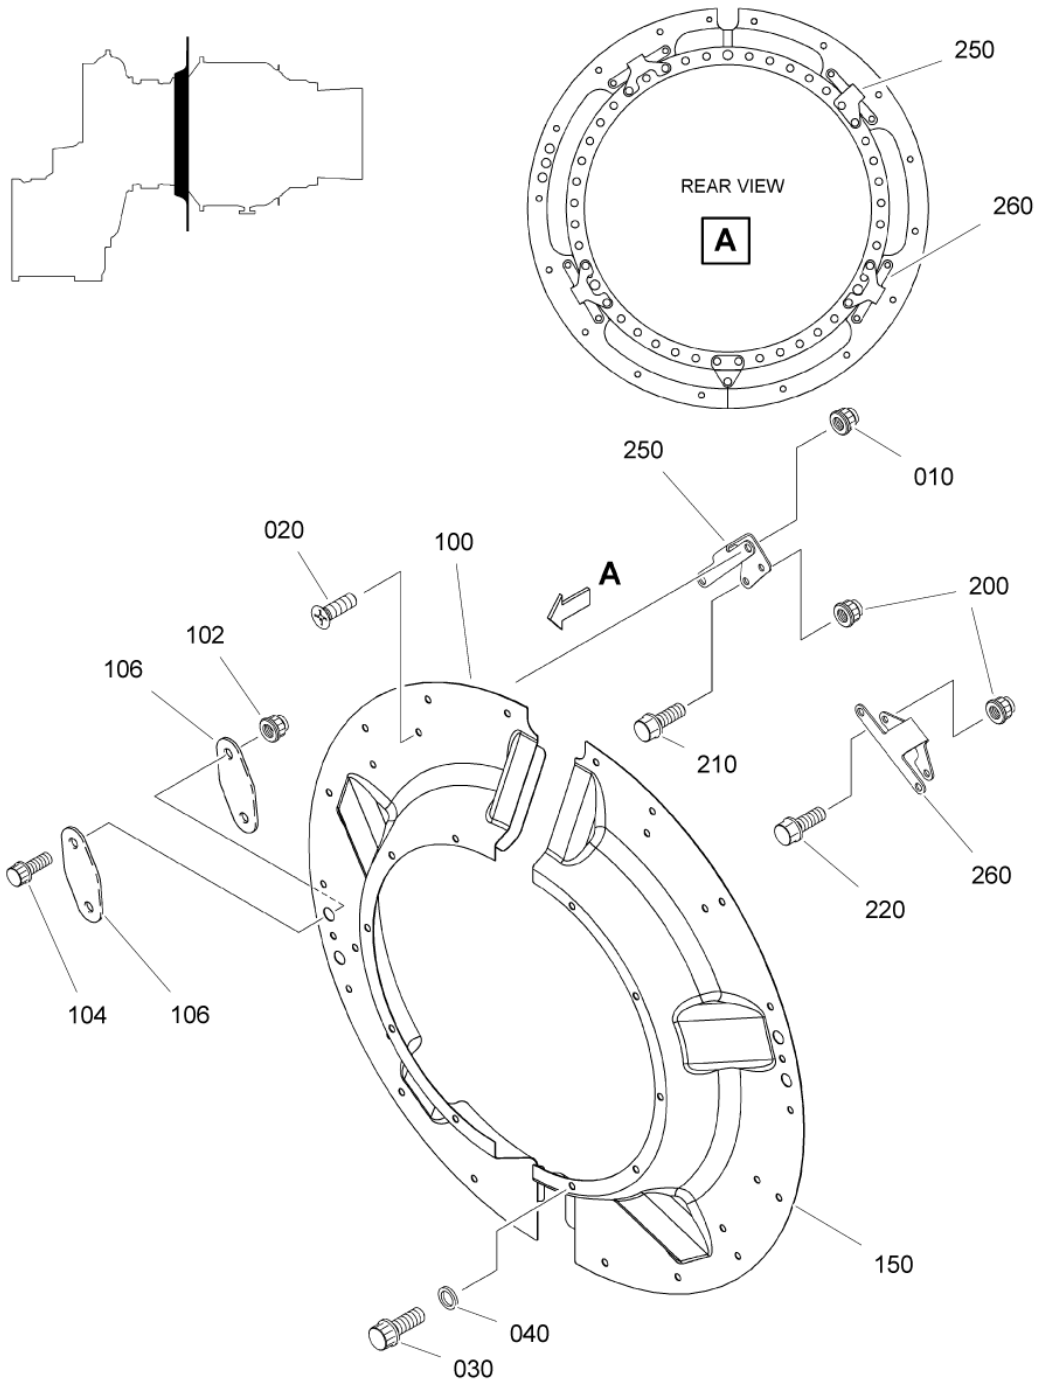

TURBOMECA ARRIUS 2 K2

MAINTENANCE SPARE PARTS CATALOG

INST., FIREWALL
Figure 01

TURBOMECA ARRIUS 2 K2

MAINTENANCE SPARE PARTS CATALOG

FIGURE ITEM	PART NUMBER	AIRL. STOCK No.	DESCRIPTION	EFFECT	QTY
			1 2 3 4 5 6 7		
01					
-001	-		INST.,FIREWALL NON PROCURABLE REFER TO CHAP. 71-01-00 FIG.01 ITEM 020		RF
010	9866205026		. NUT 9866205026 IS THE TURBOMECA PART NUMBER FOR: VF0111 - 22526-050 VI9005 - EN2906-050		8
020	EN3686050010		. SCREW - VI9005 (9836405010) PRE ACR (AE 70856)		8
-020A	EN3686050012		. SCREW - VI9005 (9836405012) POST ACR (AE 70856)		8
030	EN3686050014		. SCREW - VI9005 (9836405014)		10
040	9994050024		. WASHER		10
100	0319998310		. HALF FIREWALL,REAR ,RIGHT		1
102	9866205026		. . NUT 9866205026 IS THE TURBOMECA PART NUMBER FOR: VF0111 - 22526-050 VI9005 - EN2906-050		2
104	EN3686050012		. . SCREW - VI9005 (9836405012)		2
106	0319712120		. . BLANK		2
150	0319998320		. HALF FIREWALL,REAR ,LEFT		1
200	9866205026		. NUT 9866205026 IS THE TURBOMECA PART NUMBER FOR: VF0111 - 22526-050 VI9005 - EN2906-050		8
210	EN3686050020		. SCREW - VI9005 (9836405020)		1
220	EN3686050018		. SCREW - VI9005 (9836405018)		7
250	0319990970		. PLATE,ATTACHING		1
260	0319990960		. PLATE,ATTACHING		3

- ITEM NOT ILLUSTRATED