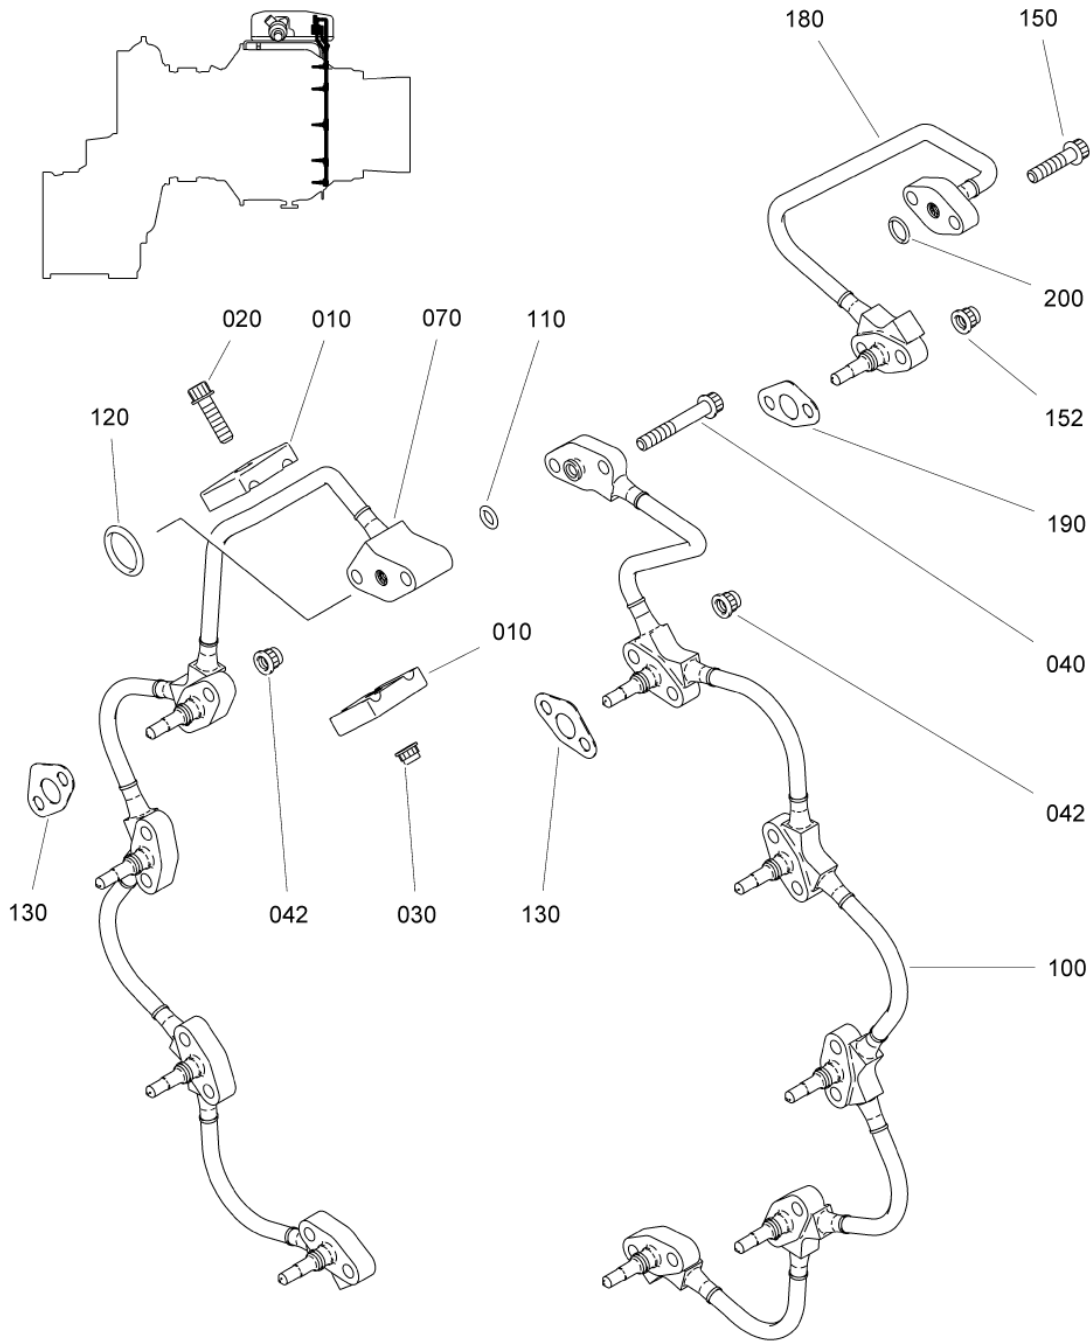

PRE TU117

INST. MANIFOLD, INJECTOR
Figure 01 (Sheet 1/2)