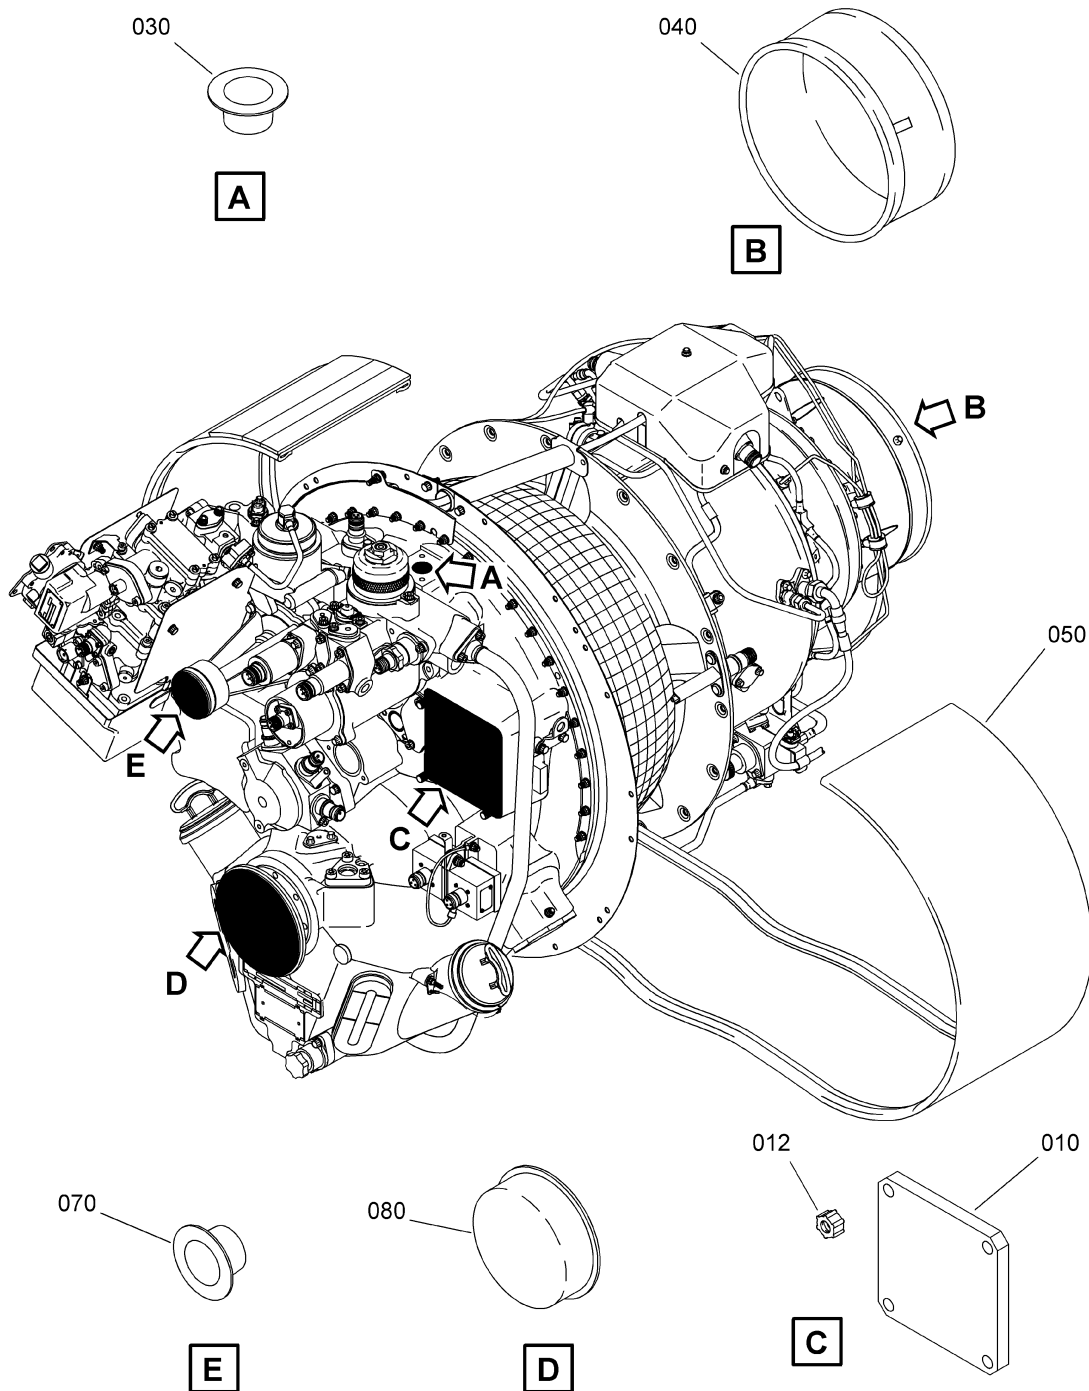

TURBOMECA ARRIUS 2 K2

MAINTENANCE SPARE PARTS CATALOG

KIT, BLANKS
Figure 01 (Sheet 1/2)