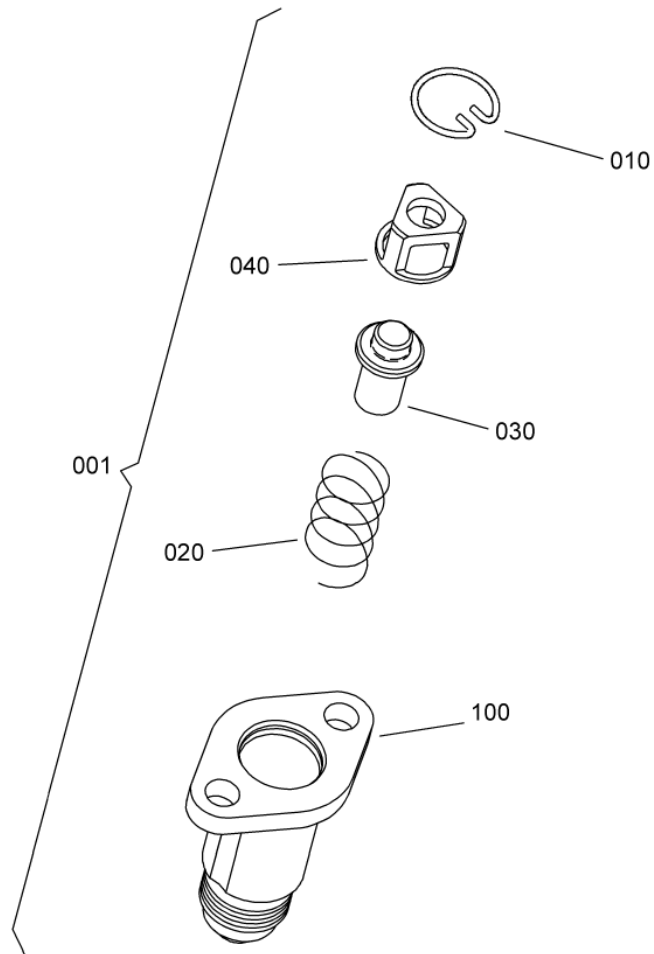

VALVE ASSY,DRAIN
Figure 01

SAFRAN HELICOPTER ENGINES

ARRIUS 2 K2

MAINTENANCE SPARE PARTS CATALOG

FIGURE ITEM	PART NUMBER	AIRL. STOCK No.	DESCRIPTION	EFFECT	QTY
			1 2 3 4 5 6 7		
01					
-001	0292687250		VALVE ASSY,DRAIN REFER TO CHAP. 71-71-00 FIG.01 ITEM 400	a	RF
010	0000130850		. RING,RETAINING		1
020	0292680560		. SPRING		1
030	0292680530		. NEEDLE,VALVE		1
-040A	0292680650		. SLEEVE POST ACR (AE 46738)		1
100	0292680370		. BODY,VALVE NON REPAIRABLE NON PROCURABLE		1

- ITEM NOT ILLUSTRATED