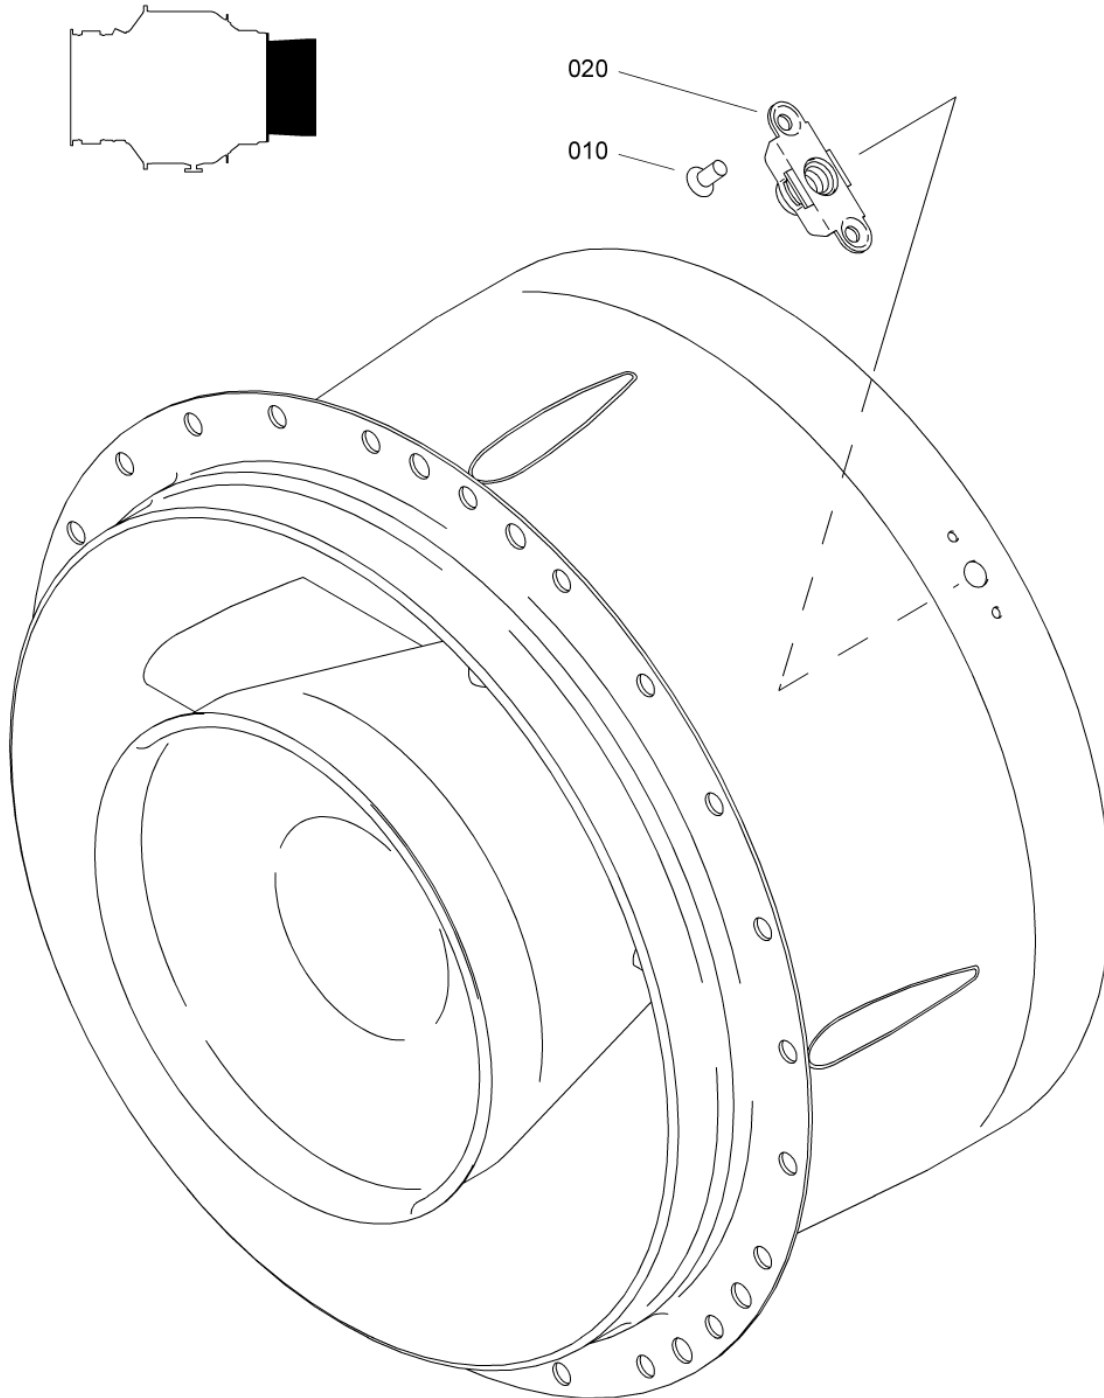

DIFFUSER,EXHAUST,ASSY
Figure 01