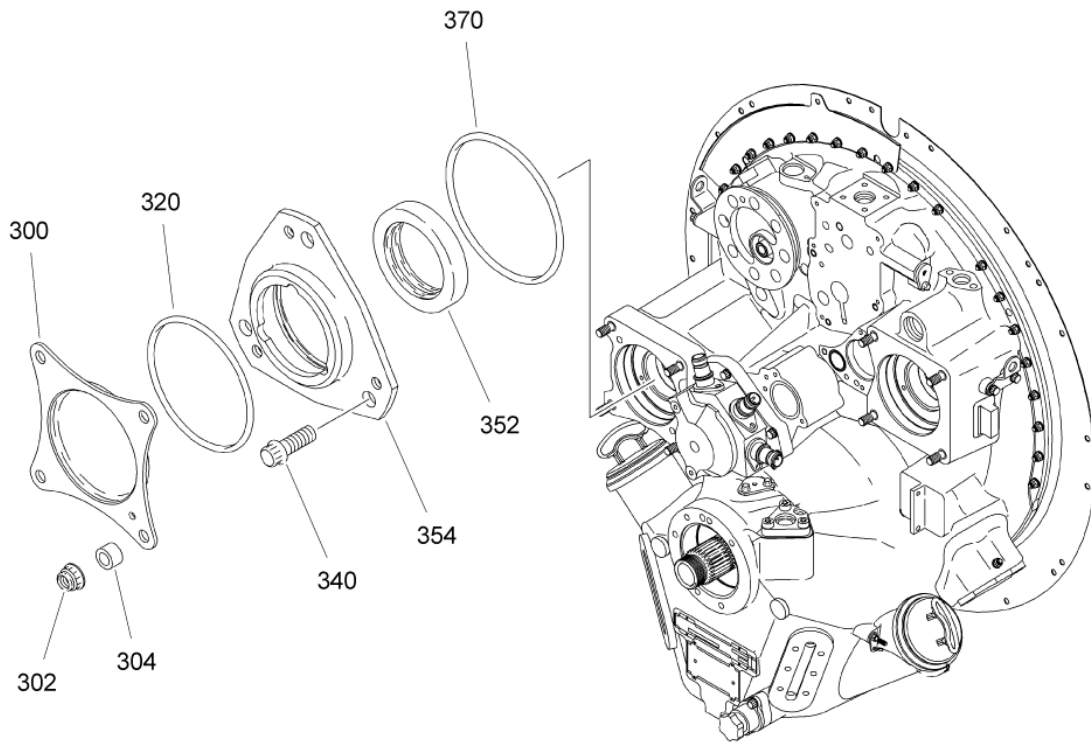

MODULE, REDUCTION GEAR
Figure 01 (Sheet 4/7)