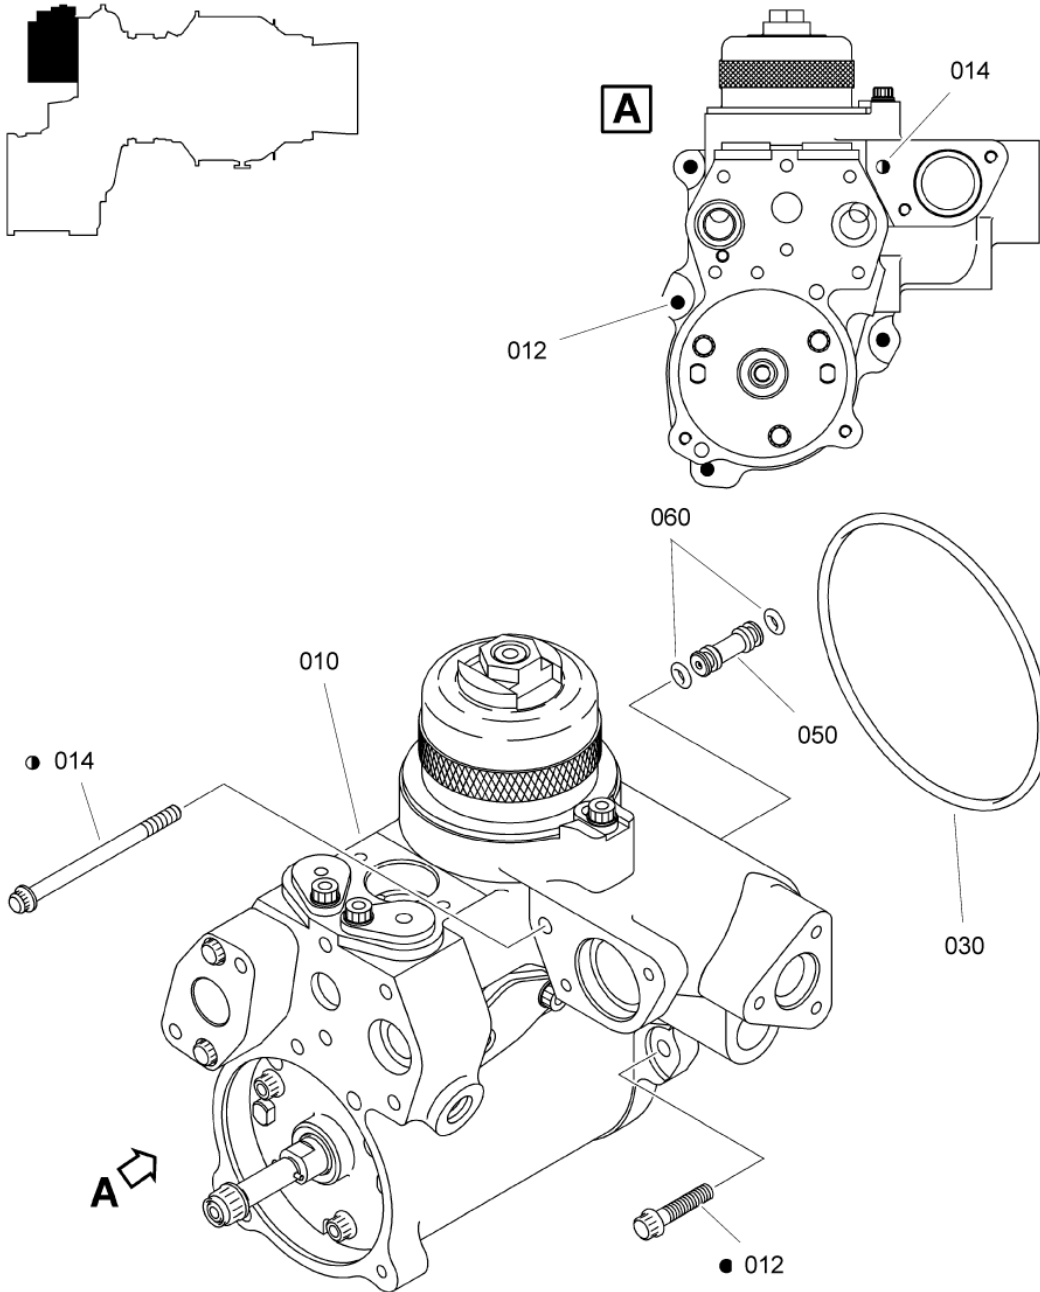

INST. DEVICE, LUBRICATION
Figure 01

SAFRAN HELICOPTER ENGINES

ARRIUS 2 K2

MAINTENANCE SPARE PARTS CATALOG

FIGURE ITEM	PART NUMBER	AIRL. STOCK No.	DESCRIPTION	EFFECT	QTY
			1 2 3 4 5 6 7		
01 -001	-		INST. DEVICE,LUBRICATION NON PROCURABLE REFER TO CHAP. 79-00-00 FIG.01 ITEM 010		RF
010	0319115120		. DEVICE,LUBRICATION REPAIRABLE PRE TU 122 (AE 63432)		1
-010A	0319110060		. DEVICE,LUBRICATION REPAIRABLE POST TU 122 (AE 63432) REFER TO CHAP.79-24-04 FOR DETAILS		1
012	EN3686050020		ATTACHING PARTS . SCREW - VI9005 (9836405020)		4
-012A	22236CM050020E		. SCREW - VF0111 (9824052025) ALTERNATE ITEM 012		4
014	0000026640		. SCREW ***		1
030	9682611001		. PACKING,PREFORMED		1
050	0000390230		. DUCT		1
060	46012A00500		. PACKING,PREFORMED - VF0111 (9794410050)		2

- ITEM NOT ILLUSTRATED