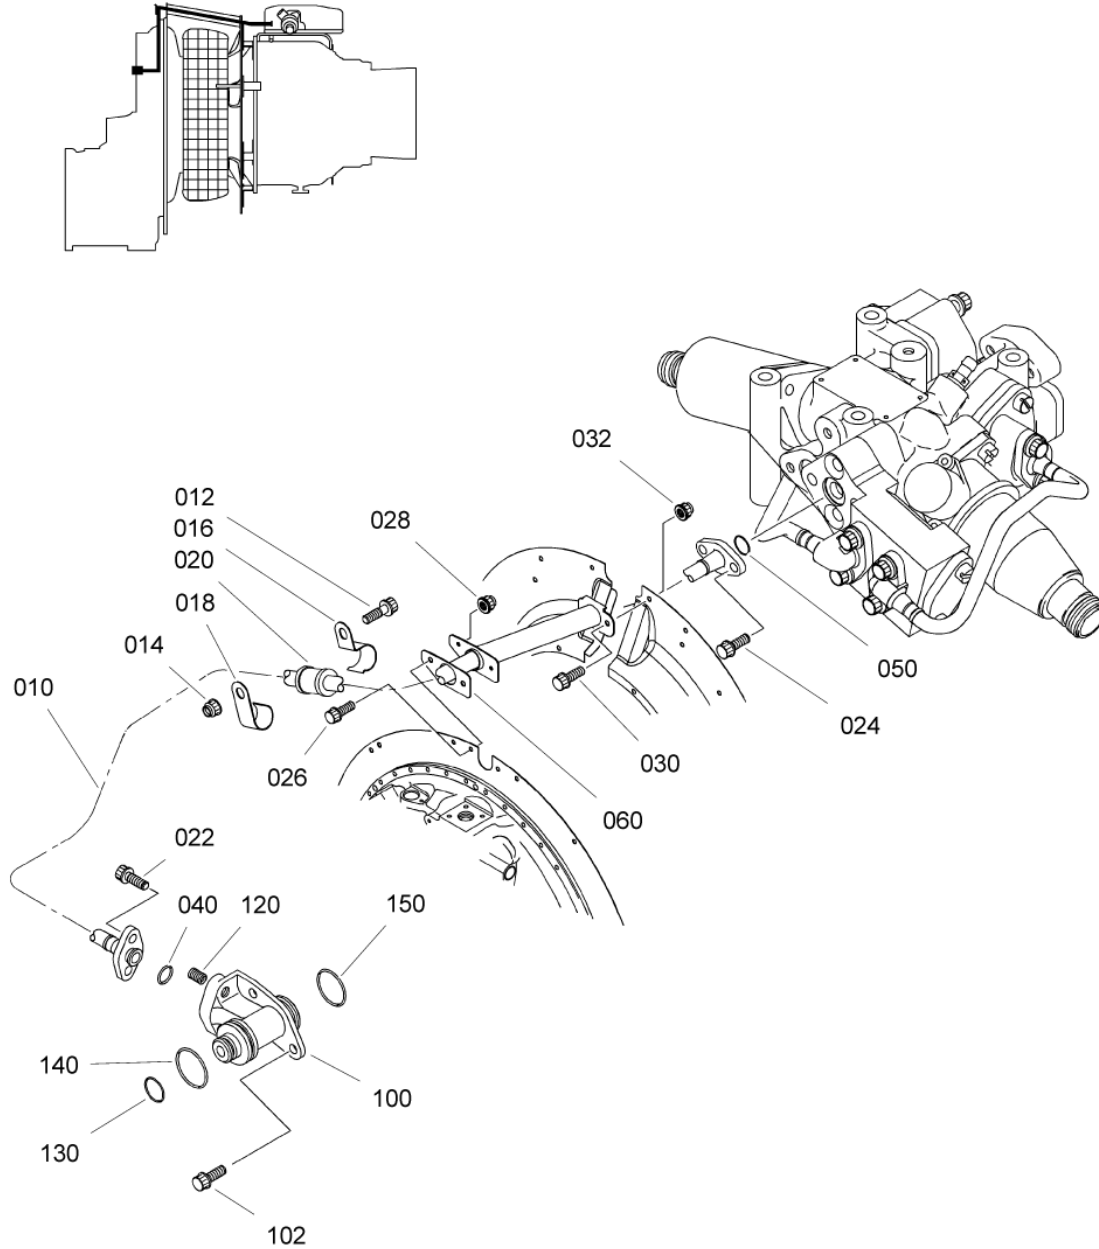

SAFRAN HELICOPTER ENGINES

ARRIUS 2 K2

MAINTENANCE SPARE PARTS CATALOG

FIGURE ITEM	PART NUMBER	AIRL. STOCK No.	DESCRIPTION	EFFECT	QTY
			1 2 3 4 5 6 7		
01					
-001	0319307840		INJECTOR ASSY REFER TO CHAP. 74-21-10 FIG.01 ITEM 030 REFER TO CHAP. 74-21-10 FIG.01 ITEM 040		RF
010	0319307830		. NIPPLE		1
020	9752100080		. SEAL		1
030	0319307380		. FILTER ASSY		1
040	0319300140		. SPRING		1
050	0319301030		. DUCT		1
060	0319301060		. CHIP		1
080	0319301650		. BODY,INJECTOR		1

- ITEM NOT ILLUSTRATED

INST.,PIPES,FUEL
Figure 01 (Sheet 1/2)