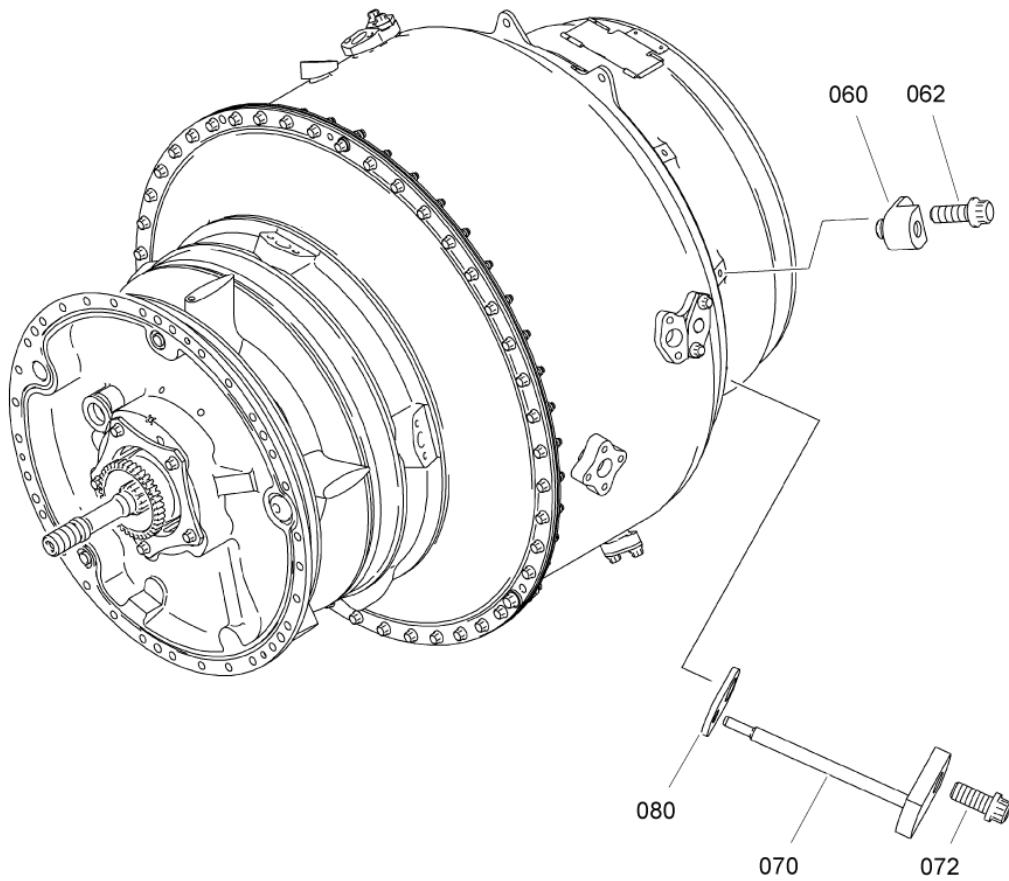

GAS GENERATOR ASSY,UNDRESSED
Figure 01