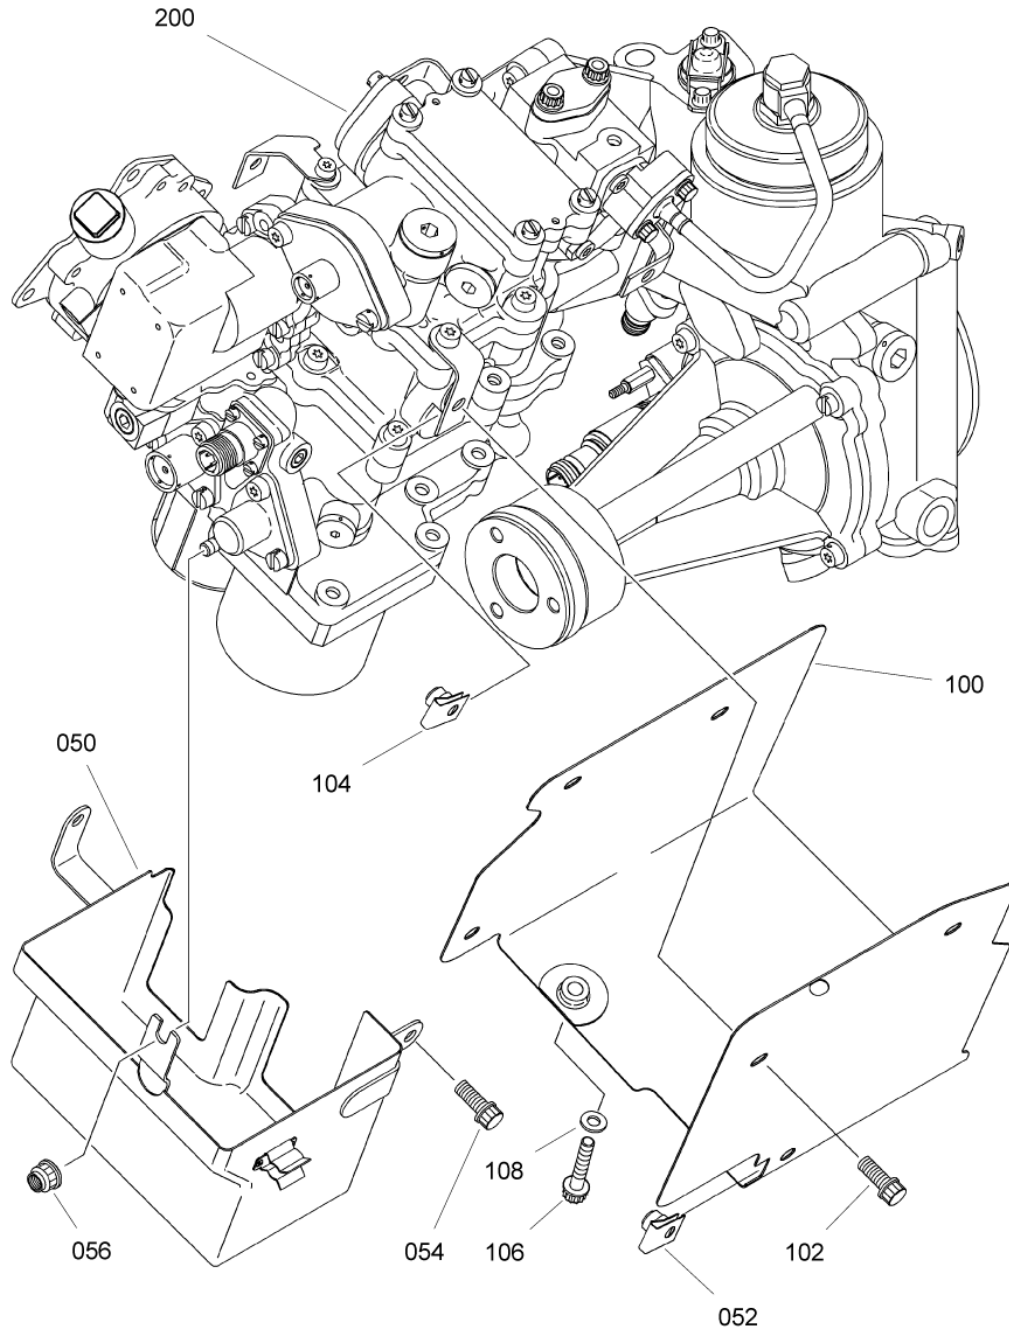

PUMP AND METERING VALVE ASSY,DRESSED
Figure 02