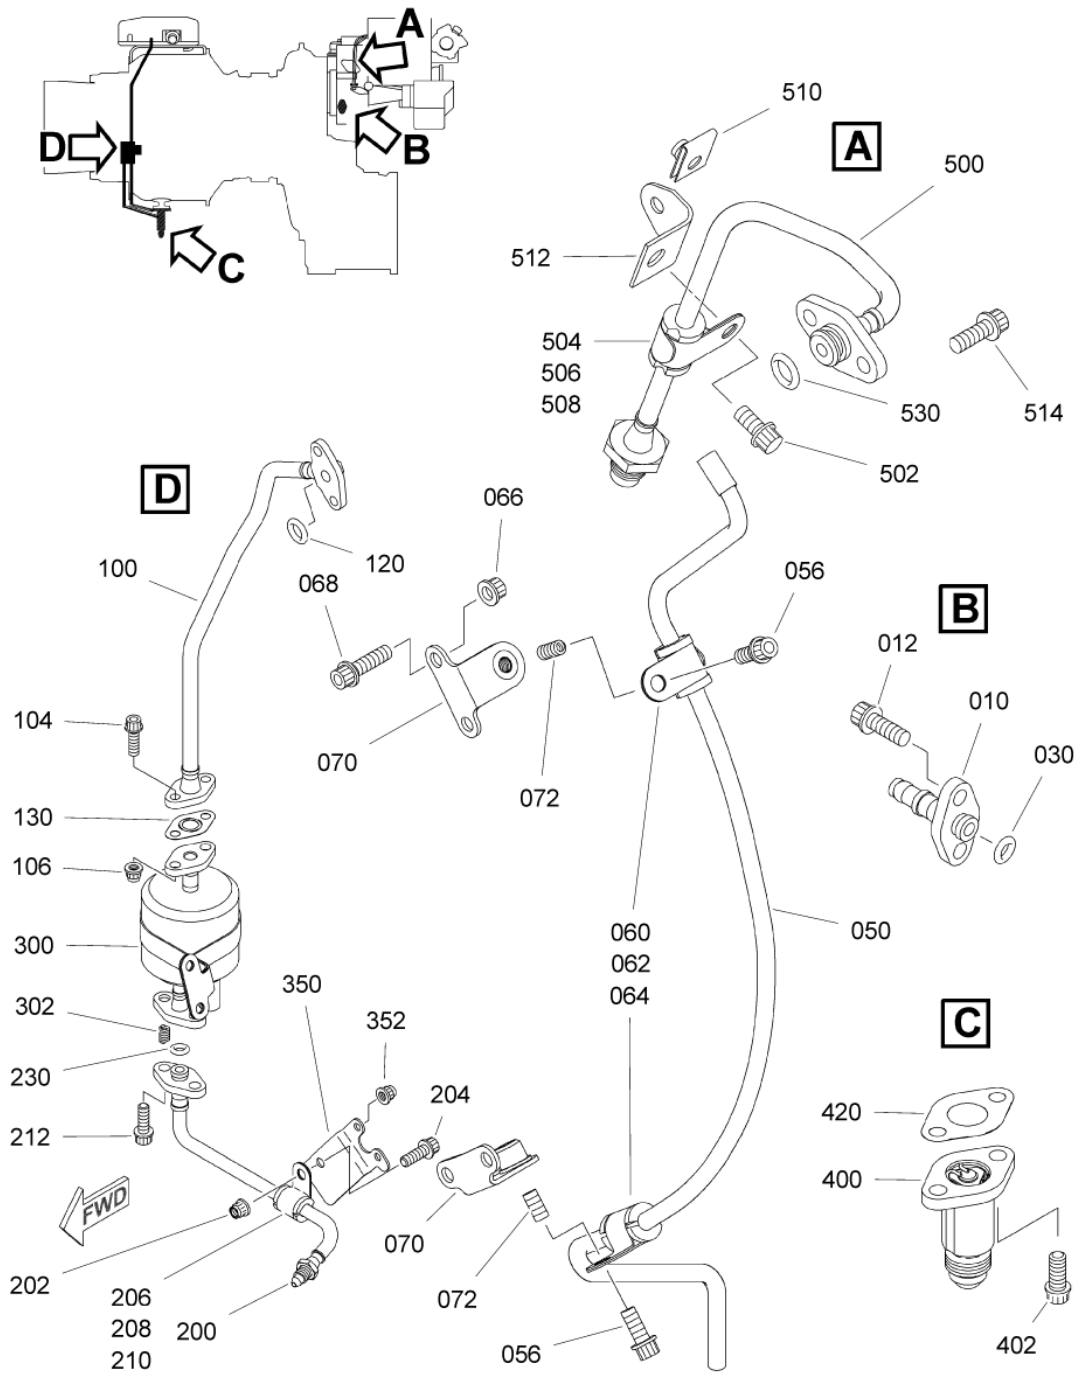

INST.,PIPES,DRAIN
Figure 01

SAFRAN HELICOPTER ENGINES

ARRIUS 2 K2

MAINTENANCE SPARE PARTS CATALOG

FIGURE ITEM	PART NUMBER	AIRL. STOCK No.	DESCRIPTION	EFFECT	QTY
			1 2 3 4 5 6 7		
01					
-001	-		INST.,PIPES,DRAIN NON PROCURABLE REFER TO CHAP. 71-01-00 FIG.01 ITEM 060		RF
010	0319738940		. PIPE,AIR VENT,PUMP-METERING VALVE ASSY		1
			ATTACHING PARTS		
012	EN3686050014		. SCREW - VI9005 (9836405014) ***		2
030	46012A00560		. PACKING,PREFORMED - VF0111 (9794410056)		1
050	0319739430		. PIPE,DRAIN,VALVE ASSY		1
			ATTACHING PARTS		
056	EN3686050012		. SCREW - VI9005 (9836405012)		2
060	AS12841		. HALF CLAMP,OUTER - VU1653 (0400420010)		2
062	AS12811		. HALF CLAMP,INNER - VU1653 (0400410010)		2
064	AS12872		. SLEEVE - VU1653 (0400430060)		2
066	9866205026		. NUT 9866205026 IS THE SAFRAN HE PART NUMBER FOR: VF0111 - 22526-050 VI9005 - EN2906-050		4
068	EN3686050018		. SCREW - VI9005 (9836405018)		4
070	0319738360		. SUPPORT		2
072	EN2944-050075		. . THREAD,INSERT - VI9005 (9728050803) ***		1
100	0319739440		. PIPE,DRAINING,P3-P0		1
			ATTACHING PARTS		
104	EN3686050016		. SCREW - VI9005 (9836405016)		2
106	9866205026		. NUT 9866205026 IS THE SAFRAN HE PART NUMBER FOR: VF0111 - 22526-050 VI9005 - EN2906-050 ***		2
120	46012A00800		. PACKING,PREFORMED - VF0111 (9794410080)		1
130	9945000080		. GASKET,CORRUJOINT		1
200	0319739590		. PIPE,FUEL DRAIN		1
			ATTACHING PARTS		
202	9866205026		. NUT 9866205026 IS THE SAFRAN HE PART NUMBER FOR: VF0111 - 22526-050 VI9005 - EN2906-050		1
204	EN3686050012		. SCREW - VI9005 (9836405012)		1
206	AS12842		. HALF CLAMP,OUTER - VU1653 (0400420020)		1
208	AS12812		. HALF CLAMP,INNER - VU1653 (0400410020)		1
210	AS12874		. SLEEVE - VU1653 (0400430080)		1
212	EN3686050014		. SCREW - VI9005 (9836405014) ***		2
230	46012A00750		. PACKING,PREFORMED - VF0111 (9794410075)		1
300	0319739550		. COLLECTOR,DRAIN		1

- ITEM NOT ILLUSTRATED