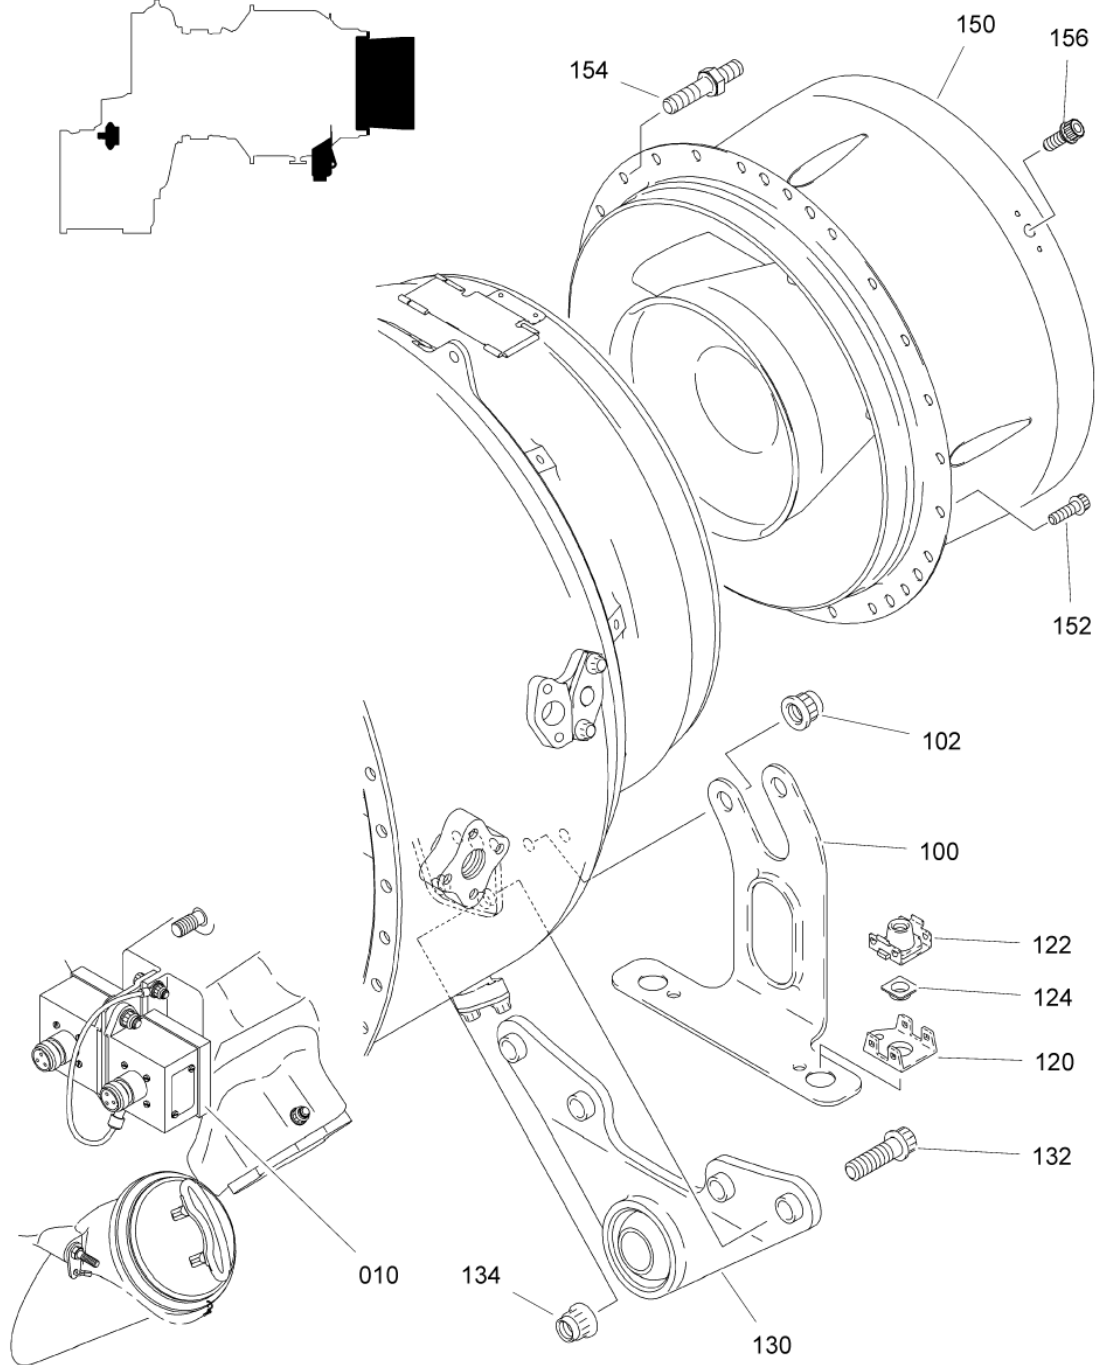

MODULE,GAS GENERATOR
Figure 01 (Sheet 1/2)