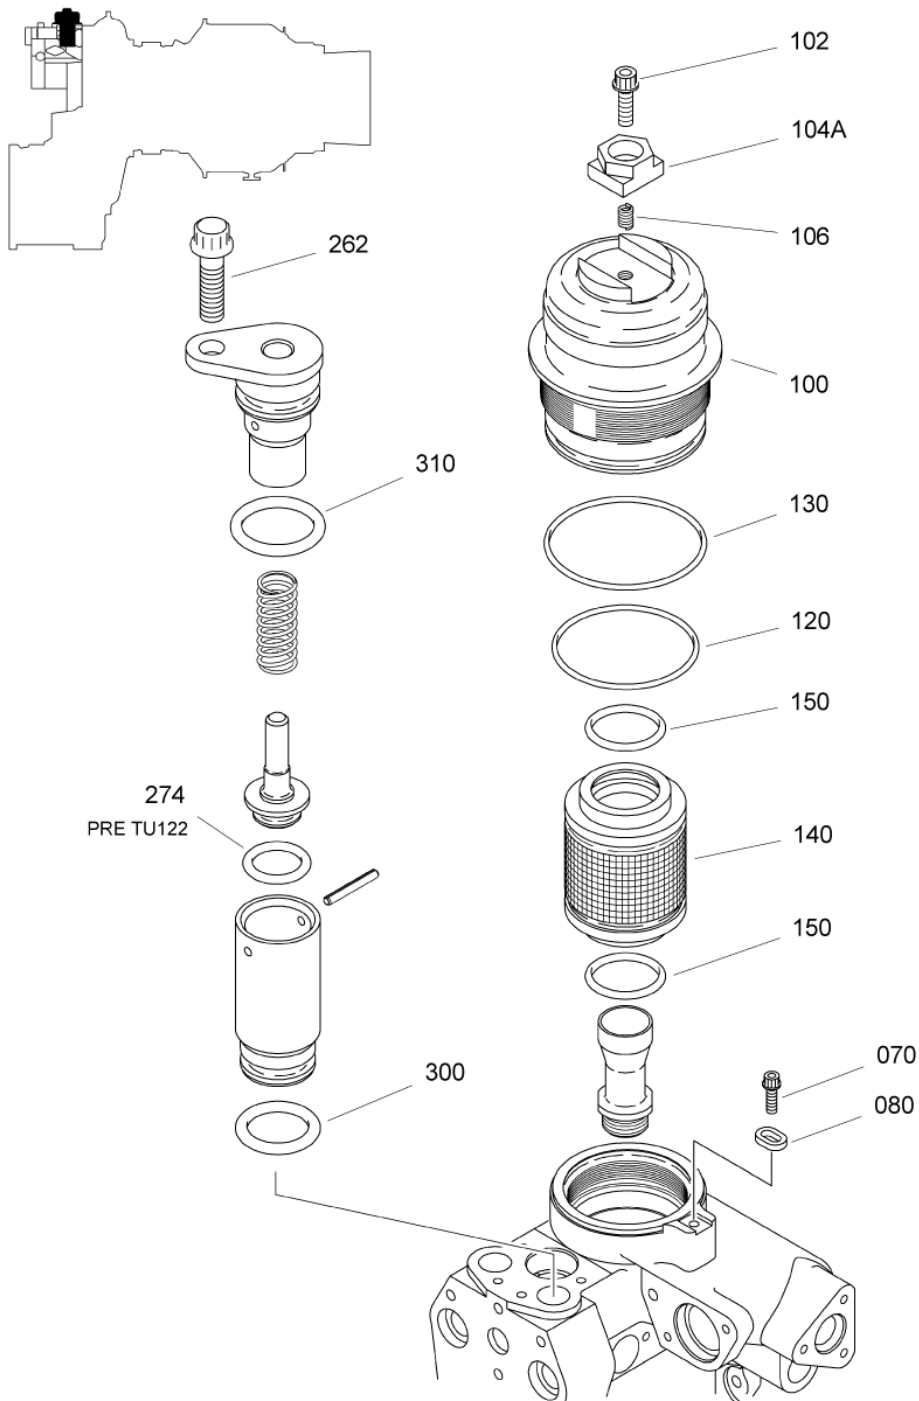

DEVICE,LUBRICATION
Figure 01 (Sheet 2/2)

SAFRAN HELICOPTER ENGINES

ARRIUS 2 K2

MAINTENANCE SPARE PARTS CATALOG

FIGURE ITEM	PART NUMBER	AIRL. STOCK No.	DESCRIPTION	EFFECT	QTY
			1 2 3 4 5 6 7		
01					
-001	0319115120		DEVICE,LUBRICATION REPAIRABLE PRE TU122 (AE 63432)	a	RF
-001A	0319110060		DEVICE,LUBRICATION REPAIRABLE POST TU122 (AE 63432) REFER TO CHAP. 79-21-00 FIG.01 ITEM 010	b	RF
-010	0319117860		. DRIVER,PUMP PRE ACR (AE 64168)		1
010A	0319110080		. DRIVER,PUMP POST ACR (AE 64168)	b	1
030	9758150120		. PIN		1
040	EN2907-070		. NUT - VI9005 (9866207025)		1
050	0000026640		. SCREW		3
060	0319115100		. PUMP,OIL REPAIRABLE		1
070	EN3686050012		. SCREW - VI9005 (9836405012)		1
080	0319110320		. STOP		1
100	0319118290		. COVER ASSY,FILTER		1
102	EN2928-050012		. . SCREW - VI9005 (9836005012)		1
-104	2319112690		. . DRIVER NON PROCURABLE PRE ACR (AE 70129)		1
104A	0319110100		. . DRIVER POST ACR (AE 70129)		1
106	EN2944-050075		. . THREAD,INSERT - VI9005 (9728050803)		1
120	46012B04750		. PACKING,PREFORMED - VF0111 (9794420475)		1
130	46012B05300		. PACKING,PREFORMED - VF0111 (9794420530)		1
140	CA00525A		. ELEMENT,FILTERING - VF0559 (9560166860) NON REPAIRABLE		1
-140A	QA07947		. ELEMENT,FILTERING - VF6951 (9560168900) NON REPAIRABLE NON PROCURABLE ALTERNATE ITEM 140		1
150	46012C02360		. PACKING,PREFORMED - VF0111 (9794430236)		2
-260	0319117910		. VALVE ASSY PRE TU122 (AE 63432)	a	1
-260A	0319110040		. VALVE ASSY POST TU122 (AE 63432)	b	1
262	EN3686050016		ATTACHING PARTS . SCREW - VI9005 (9836405016) ***		1
274	46012B00600		. . PACKING,PREFORMED - VF0111 (9794420060)	a	1
300	46012A01250		. PACKING,PREFORMED - VF0111 (9794410125)		1
310	46012A01400		. PACKING,PREFORMED - VF0111 (9794410140)		1

- ITEM NOT ILLUSTRATED