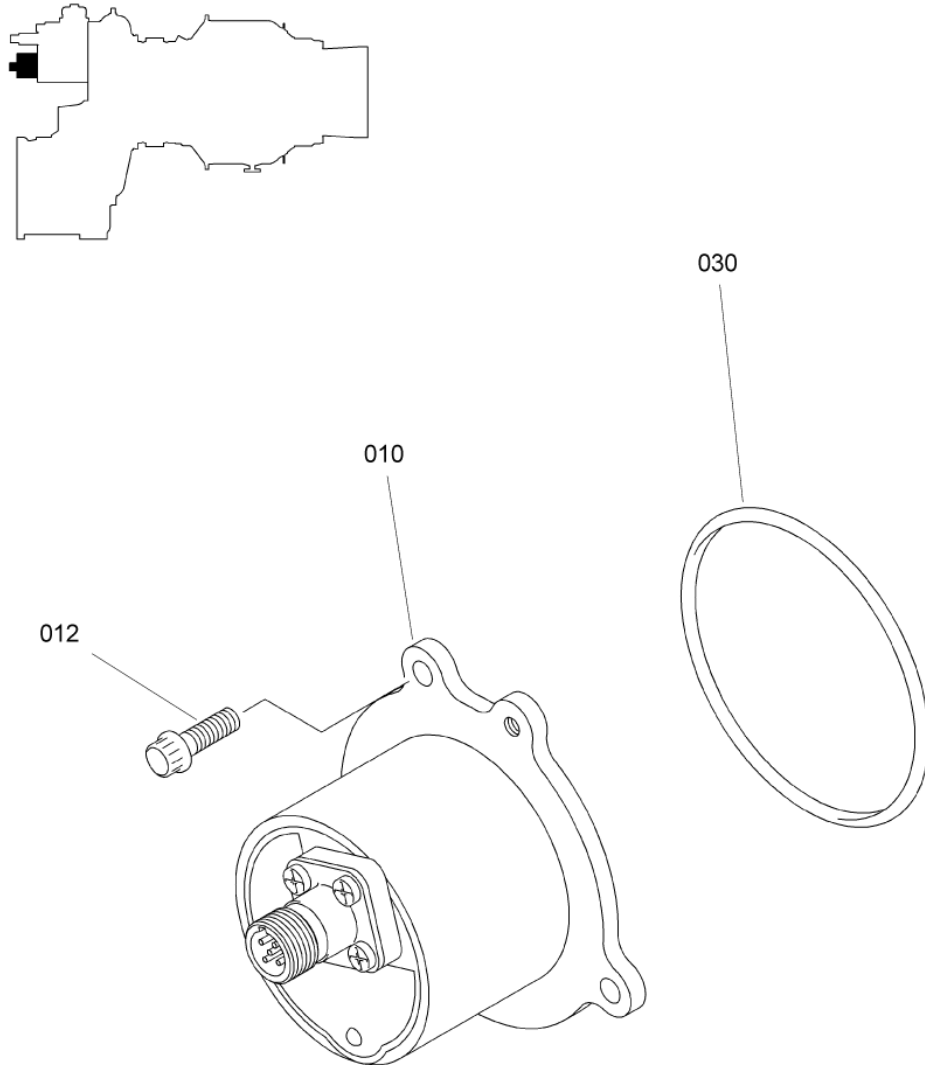

INST. ALTERNATOR
Figure 01

SAFRAN HELICOPTER ENGINES

ARRIUS 2 K2

MAINTENANCE SPARE PARTS CATALOG

FIGURE ITEM	PART NUMBER	AIRL. STOCK No.	DESCRIPTION	EFFECT	QTY
			1 2 3 4 5 6 7		
01 -001	-		INST. ALTERNATOR NON PROCURABLE REFER TO CHAP. 73-00-00 FIG.01 ITEM 050		RF
010	88811-4		. ALTERNATOR - V02101 (9550171800) REPAIRABLE		1
012	EN2926-050016		ATTACHING PARTS . SCREW - VI9005 (9836205016) PRE ACR (AE 51286)		3
-012A	EN3686050016		. SCREW - VI9005 (9836405016) POST ACR (AE 51286) ***		3
030	46012A06300		. PACKING,PREFORMED - VF0111 (9794410630)		1

- ITEM NOT ILLUSTRATED