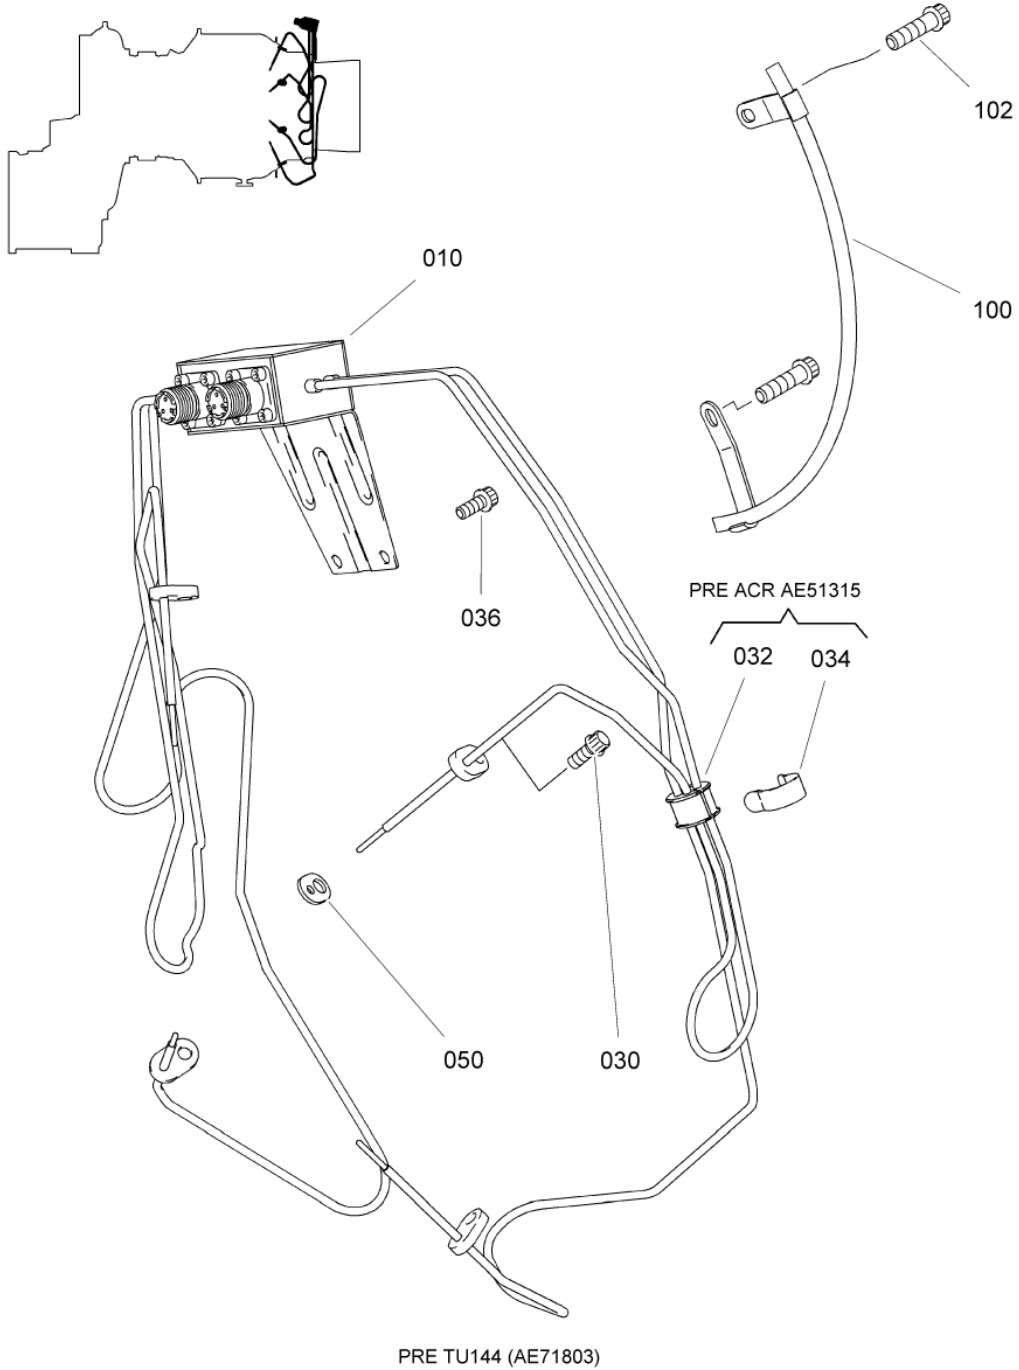

INST., HARNESS, PYROMETRIC
Figure 01 (Sheet 1/3)