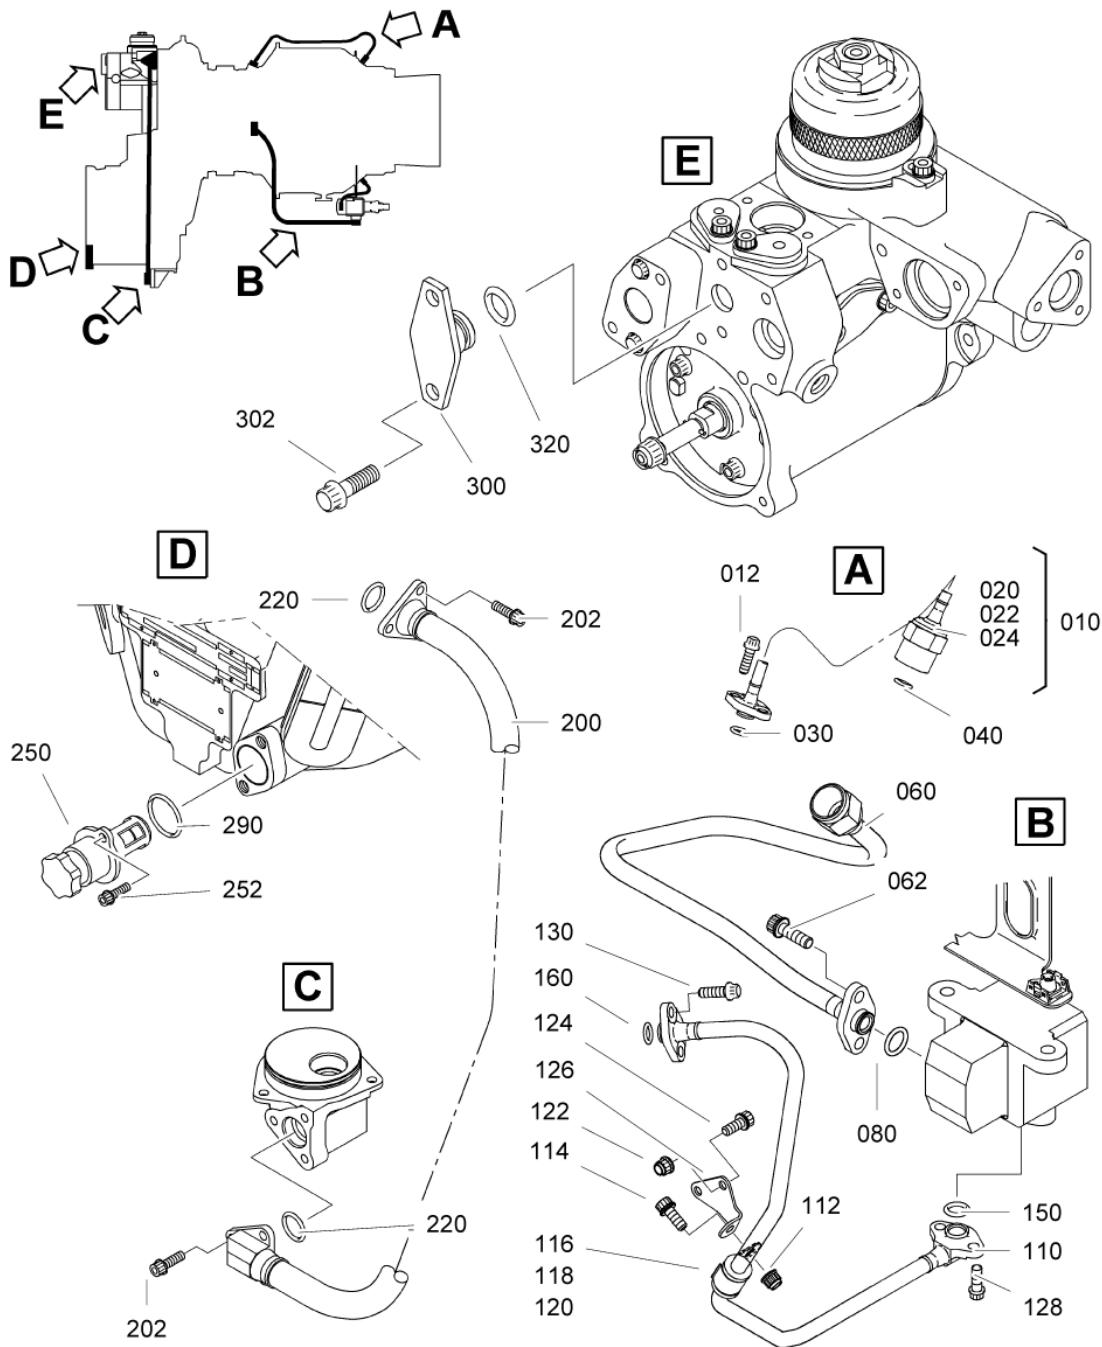

- ITEM NOT ILLUSTRATED

INST.,PIPES,OIL
Figure 01

SAFRAN HELICOPTER ENGINES

ARRIUS 2 K2

MAINTENANCE SPARE PARTS CATALOG

FIGURE ITEM	PART NUMBER	AIRL. STOCK No.	DESCRIPTION	EFFECT	QTY
			1 2 3 4 5 6 7		
01					
-001	-		INST.,PIPES,OIL NON PROCURABLE REFER TO CHAP. 79-00-00 FIG.01 ITEM 020		RF
010	0319728250		. PIPE,SUPPLY,OIL,REAR BEARING		1
			ATTACHING PARTS		
012	EN2926-050016		. SCREW - VI9005 (9836205016) PRE ACR (AE 51286)		2
-012A	EN3686050016		. SCREW - VI9005 (9836405016) POST ACR (AE 51286) ***		2
020	0000130960		. . RING,RETAINING		1
022	0000267000		. . NUT,UNION,EQUIPPED		1
024	01325164009		. . . THREAD,INSERT - VF1699 (0000190420)		1
030	46012A00750		. PACKING,PREFORMED - VF0111 (9794410075)		1
040	46012A00750		. PACKING,PREFORMED - VF0111 (9794410075)		1
-040A	K-011		. PACKING,PREFORMED - V075B2 (9560160490) PRE ACR (AE 69125) ALTERNATE ITEM 040		1
060	0319728220		. PIPE,SCAVENGE,OIL,REAR BEARING		1
			ATTACHING PARTS		
062	EN2926-050016		. SCREW - VI9005 (9836205016) PRE ACR (AE 51286)		2
-062A	EN3686050016		. SCREW - VI9005 (9836405016) POST ACR (AE 51286) ***		2
080	46012A00950		. PACKING,PREFORMED - VF0111 (9794410095)		1
110	0319728230		. PIPE,SCAVENGE,OIL,REAR BEARING		1
			ATTACHING PARTS		
112	9866205026		. NUT 9866205026 IS THE SAFRAN HE PART NUMBER FOR: VF0111 - 22526-050 VI9005 - EN2906-050		1
114	EN3686050012		. SCREW - VI9005 (9836405012)		1
116	AS12842		. HALF CLAMP,OUTER - VU1653 (0400420020)		1
118	AS12812		. HALF CLAMP,INNER - VU1653 (0400410020)		1
120	AS12874		. SLEEVE - VU1653 (0400430080)		1
122	9866205026		. NUT 9866205026 IS THE SAFRAN HE PART NUMBER FOR: VF0111 - 22526-050 VI9005 - EN2906-050		2
124	EN3686050018		. SCREW - VI9005 (9836405018)		2
126	0319721620		. SUPPORT		1
128	EN2926-050016		. SCREW - VI9005 (9836205016) PRE ACR (AE 51286)		2
-128A	EN3686050016		. SCREW - VI9005 (9836405016) POST ACR (AE 51286)		2