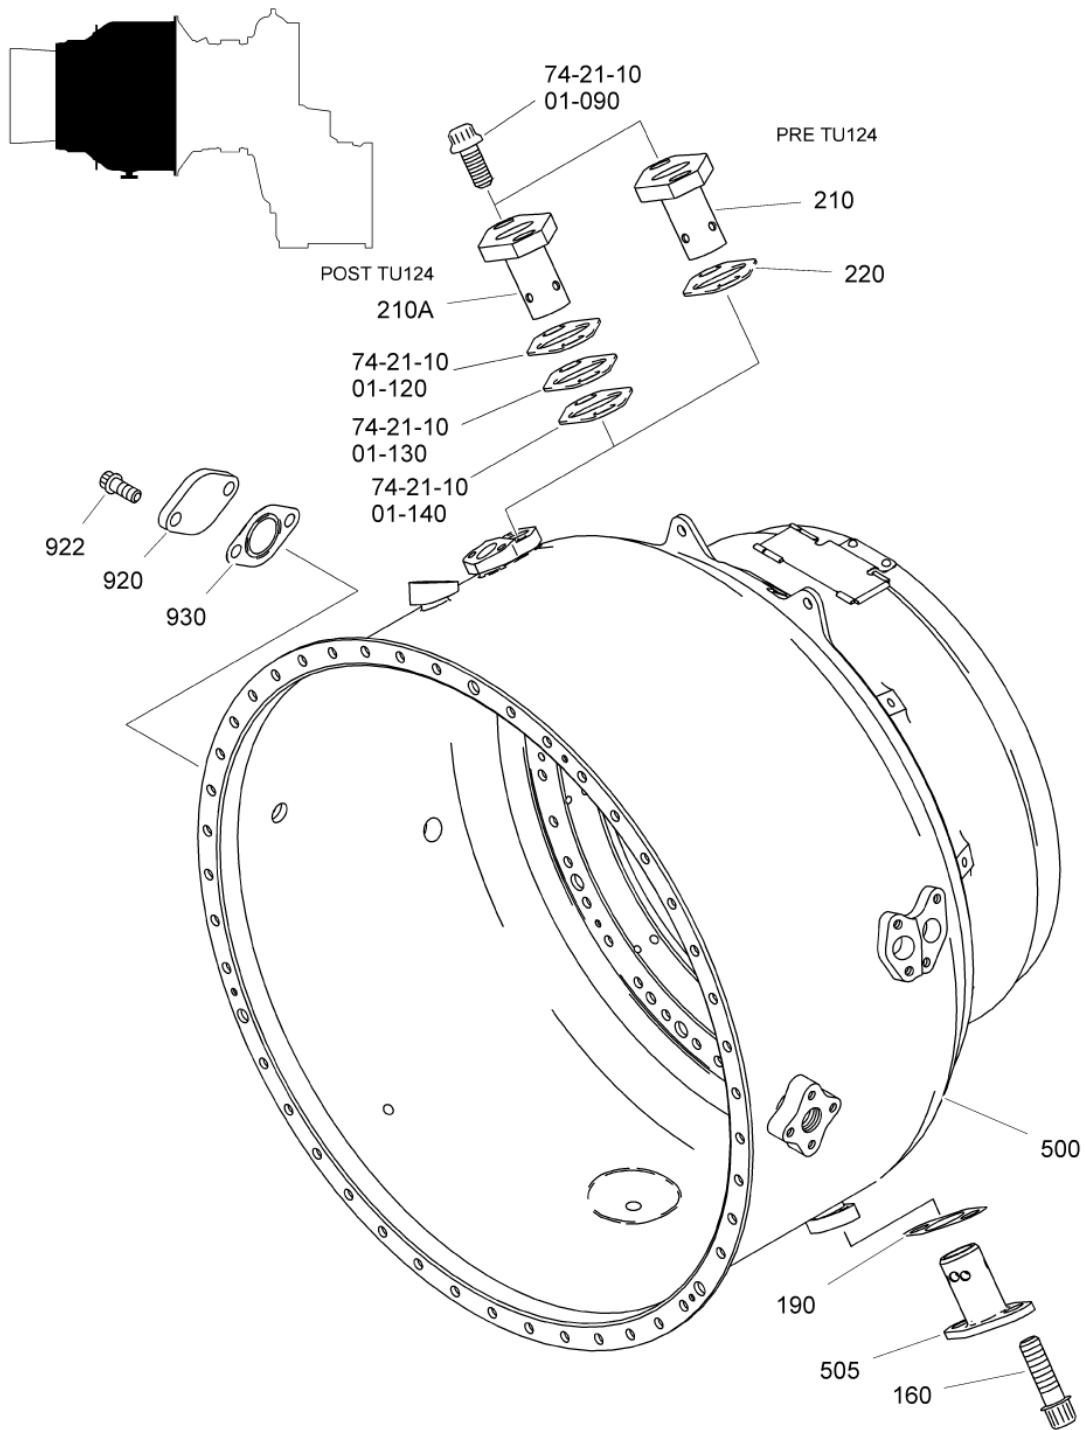

SUB/MOD. CASING/BEARING/PT
Figure 01 (Sheet 2/2)

SAFRAN HELICOPTER ENGINES

ARRIUS 2 K2

MAINTENANCE SPARE PARTS CATALOG

FIGURE ITEM	PART NUMBER	AIRL. STOCK No.	DESCRIPTION	EFFECT	QTY
			1 2 3 4 5 6 7		
01					
-001	-		SUB/MOD. CASING/BEARING/PT NON PROCURABLE REFER TO CHAP. 72-42-05 FIG.01 ITEM 150		RF
040	0319411880		. RING,POWER TURBINE		1
050	0319411220		. FERRULE,COOLING		1
060	A17761-203-2		. SEGMENT - VK1209 (9560163960)		2
090	0000080990		. NUT		5
100	0319417950		. WHEEL ASSY,POWER TURBINE NON PROCURABLE PRE TU164 (AE 123059) POST TU164 (AE 123059) BECOMES ITEM 100B		1
-100A	0319410120		. WHEEL ASSY,POWER TURBINE POST TU164 (AE 123059)		1
-100B	7319417950		. WHEEL ASSY,POWER TURBINE POST TU164 (AE 123059) RETROFIT ITEM 100 ALTERNATE ITEM 100A		1
160	EN3686050010		. SCREW - VI9005 (9836405010) PRE ACR (AE 51035)		4
-160A	EN2928-050010		. SCREW - VI9005 (9836005010) PRE ACR (AE 51035) ALTERNATE ITEM 160		4
-160B	EN3686050012		. SCREW - VI9005 (9836405012) POST ACR (AE 51035)		4
-160C	EN2928-050012		. SCREW - VI9005 (9836005012) POST ACR (AE 51035) ALTERNATE ITEM 160B		4
190	0319301180		. SEAL		2
210	0319301040		. SLEEVE,ATTACHING PRE TU 124 (AE 63430)		2
210A	0319300360		. SLEEVE,ATTACHING POST TU 124 (AE 63430)		2
220	0000230850		. SEAL PRE TU 124 (AE 63430)		2
500	0319257210		. CASING ASSY,TURBINE NON PROCURABLE PRE TU 065A (AE 49400 AVT 3)		1
-500A	0319218430		. CASING ASSY,TURBINE NON PROCURABLE POST TU 065A (AE 49400 AVT 3) REFER TO CHAP.72-42-21 FOR DETAILS		1
505	0319311580		. PIN,ATTACHING		2
920	0000460080		. BLANK		2
922	0000520190		ATTACHING PARTS . SCREW ***		2
930	9945000140		. GASKET,CORRUJOINT		2

- ITEM NOT ILLUSTRATED