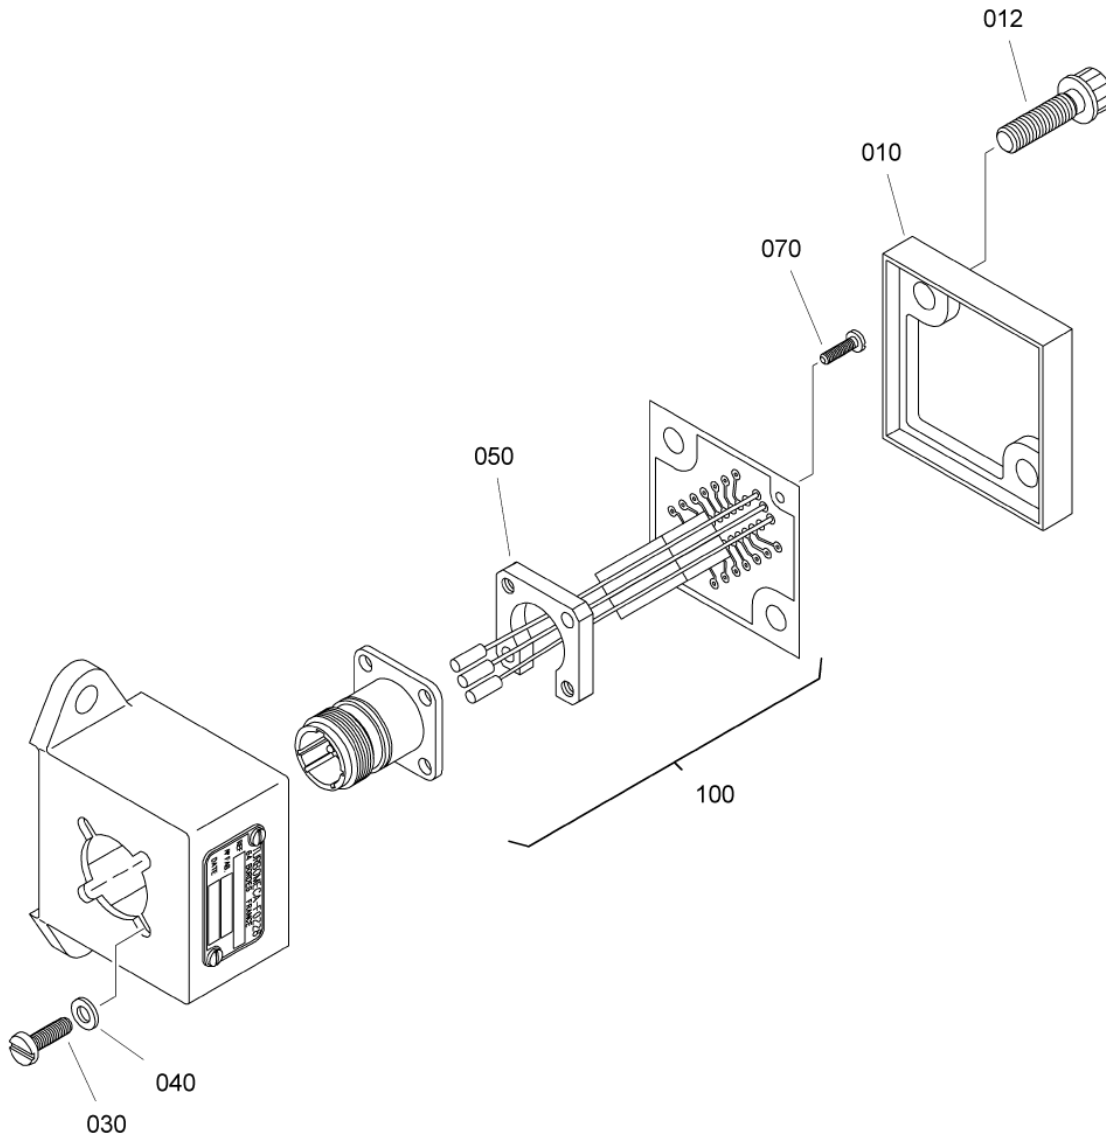

T4.5BOX, CONFORMATION
Figure 01

SAFRAN HELICOPTER ENGINES

ARRIUS 2 K2

MAINTENANCE SPARE PARTS CATALOG

FIGURE ITEM	PART NUMBER	AIRL. STOCK No.	DESCRIPTION	EFFECT	QTY
			1 2 3 4 5 6 7		
01					
-001	0177987060		T4.5BOX,CONFORMATION REPAIRABLE REFER TO CHAP. 72-42-00 FIG.01 ITEM 010		RF
010	0322770440		. COVER		1
012	EN3686050018		ATTACHING PARTS . SCREW - VI9005 (9836405018) ***		2
030	22294CE030010E		. SCREW - VF0111 (9847301000)		4
-030A	22296CF030010E		. SCREW - VF0111 (9848301029) ALTERNATE ITEM 030		4
040	9975030024		. WASHER		4
050	EFCF8		. COUNTER PLATE - VF5592 (9550150030)		1
-050A	SN1252-08N		. COUNTER PLATE - VF5200 (9550151760) ALTERNATE ITEM 050		1
070	22294CE020008E		. SCREW - VF0111 (9847200800)		2
100	0177987100		. CARD,EQUIPPED		1

- ITEM NOT ILLUSTRATED