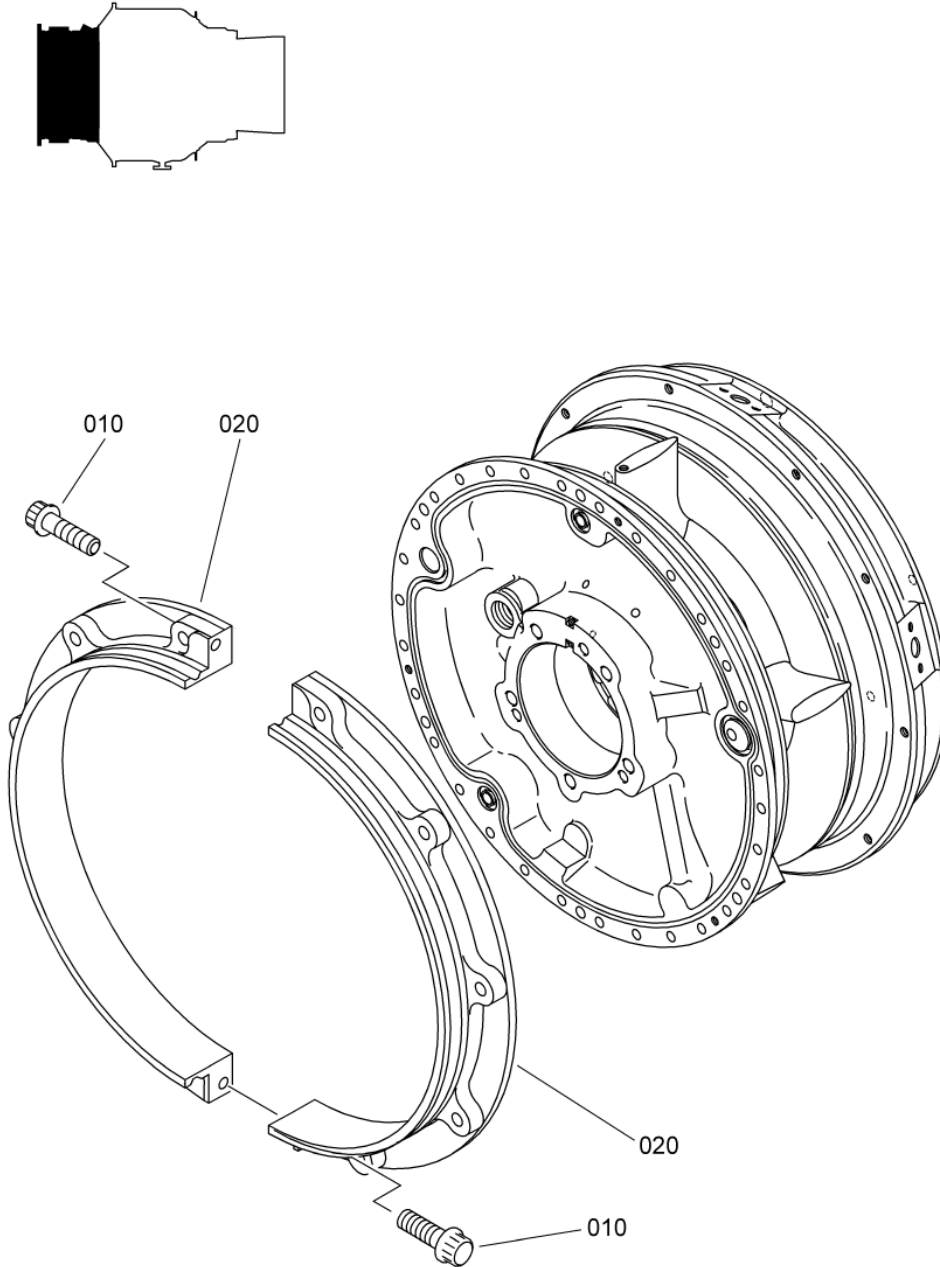

- ITEM NOT ILLUSTRATED

CASING ASSY,AIR INTAKE,EQUIPPED
Figure 01

SAFRAN HELICOPTER ENGINES

ARRIUS 2 K2

MAINTENANCE SPARE PARTS CATALOG

FIGURE ITEM	PART NUMBER	AIRL. STOCK No.	DESCRIPTION	EFFECT	QTY
			1 2 3 4 5 6 7		
01					
-001	-		CASING ASSY,AIR INTAKE,EQUIPPED NON PROCURABLE	a	RF
-001A	0319218320		CASING ASSY,AIR INTAKE,EQUIPPED ALTERNATE ITEM 001 REFER TO CHAP. 72-42-10 FIG.01 ITEM 500	b	RF
010	EN3686050014		. SCREW - VI9005 (9836405014)	b	2
020	0319218080		. HALF FLANGE,HOLDER	b	2
-030	EN2944-050100		. . THREAD,INSERT - VI9005 (9728050804)		6