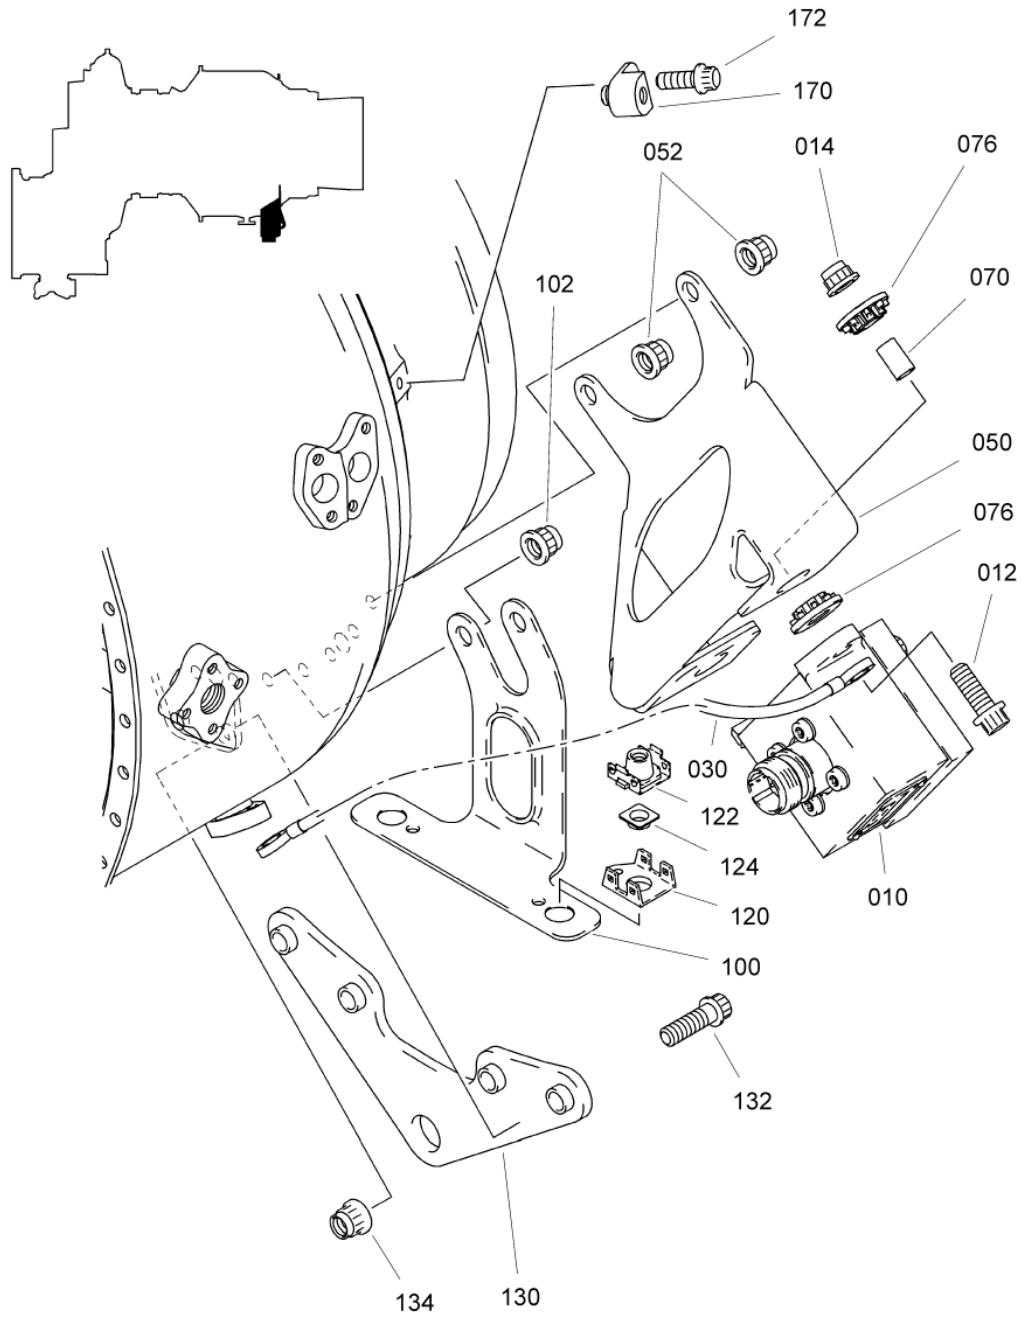

MODULE,GAS GENERATOR
Figure 01

SAFRAN HELICOPTER ENGINES

ARRIUS 2 F

MAINTENANCE SPARE PARTS CATALOG

FIGURE ITEM	PART NUMBER	AIRL. STOCK No.	DESCRIPTION	EFFECT	QTY
			1 2 3 4 5 6 7		
01					
-001	70EM028000		MODULE,GAS GENERATOR PRE TF 025A (AE 47504)	a	RF
-001A	70EM028030		MODULE,GAS GENERATOR PRE TF 029A (AE 47733 AVT 1) POST TF 025A (AE 47504)	b	RF
-001B	70EM028040		MODULE,GAS GENERATOR POST TF 029A (AE 47733 AVT 1) REFER TO CHAP. 72-00-00 FIG.01 ITEM 250	c	RF
010	0177987010		. CONFORMATION BOX, T4,5 REPAIRABLE		1
-010A	0177987030		. CONFORMATION BOX, T4,5 REPAIRABLE ALTERNATE ITEM 010 REFER TO CHAP.77-09-01 FOR DETAILS		1
012	EN3686050022		ATTACHING PARTS . SCREW - VI9005 (9836405022) PRE ACR (AE 51580)		2
-012A	EN3686050024		. SCREW - VI9005 (9836405024) POST ACR (AE 51580)		2
014	9866205026		. NUT 9866205026 IS THE SAFRAN HE PART NUMBER FOR: VF0111 - 22526-050 VI9005 - EN2906-050 ***		2
030	0294747000		. BONDING BRAID POST ACR (AE 45582)		1
050	0319767990		. SUPPORT ASSY, T4-5		1
052	9866205026		ATTACHING PARTS . NUT 9866205026 IS THE SAFRAN HE PART NUMBER FOR: VF0111 - 22526-050 VI9005 - EN2906-050 ***		2
070	356-005		. . SPACER - VF0220 (9560139810) PRE ACR (AE 51131)		2
-070A	0000171750		. . SPACER POST ACR (AE 51131)		2
076	9560140190		. . DAMPER 9560140190 IS THE SAFRAN HE PART NUMBER FOR: VF0220 - 535-700 VF0220 - E1E2283-02		4
100	0319727690		. BRACKET ASSY		1
102	9866205026		ATTACHING PARTS . NUT 9866205026 IS THE SAFRAN HE PART NUMBER FOR: VF0111 - 22526-050 VI9005 - EN2906-050 ***		1

- ITEM NOT ILLUSTRATED