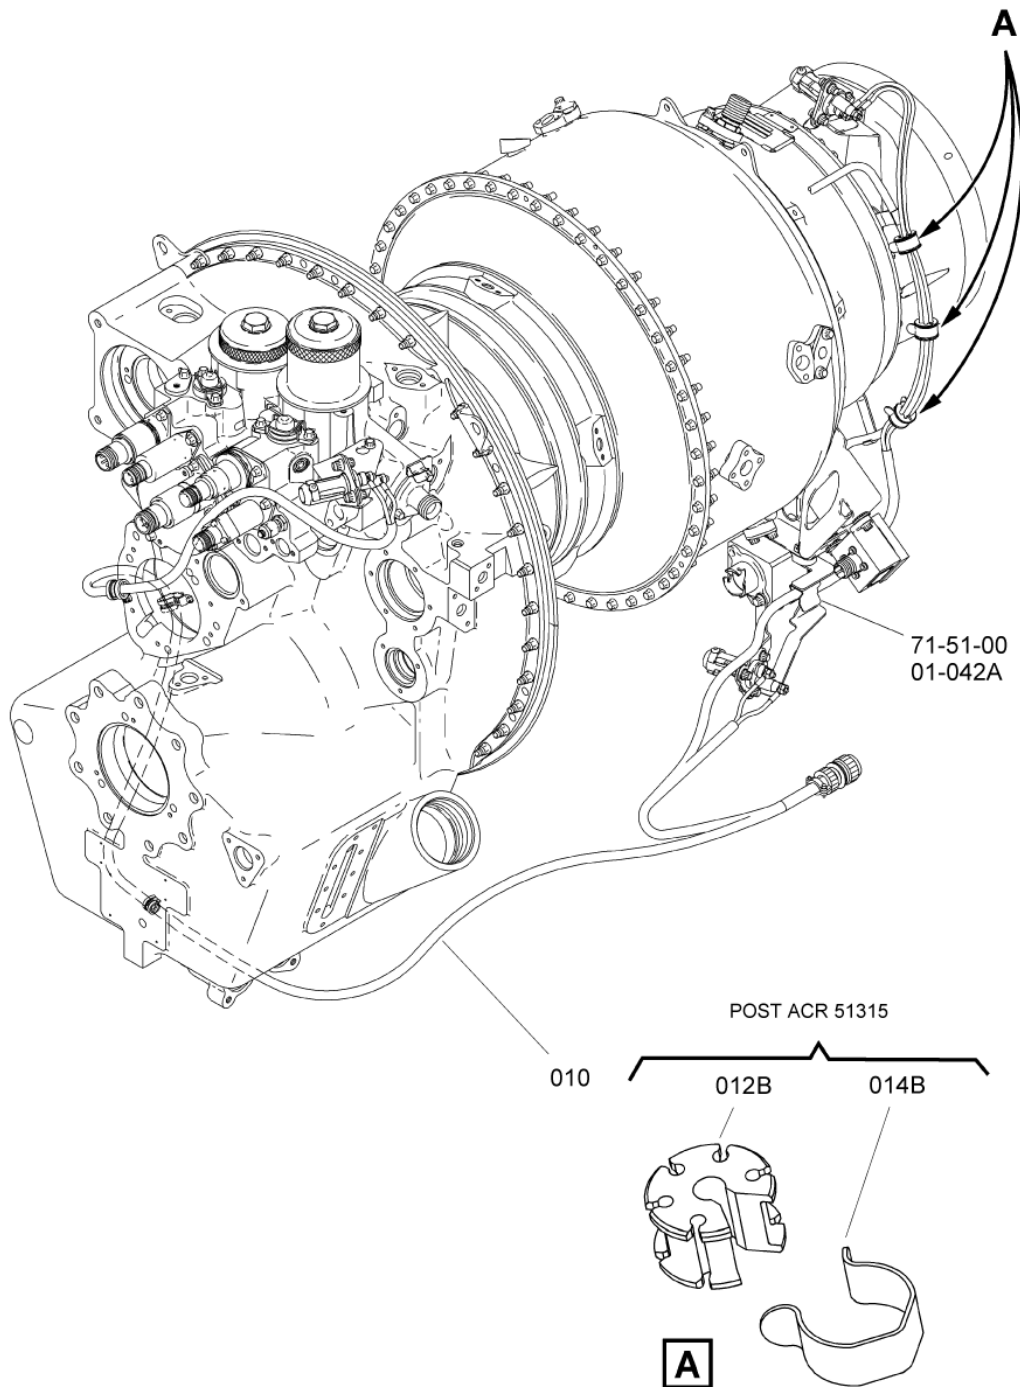

INST., HARNESS, FIRE DETECTION
Figure 01 (Sheet 2/2)