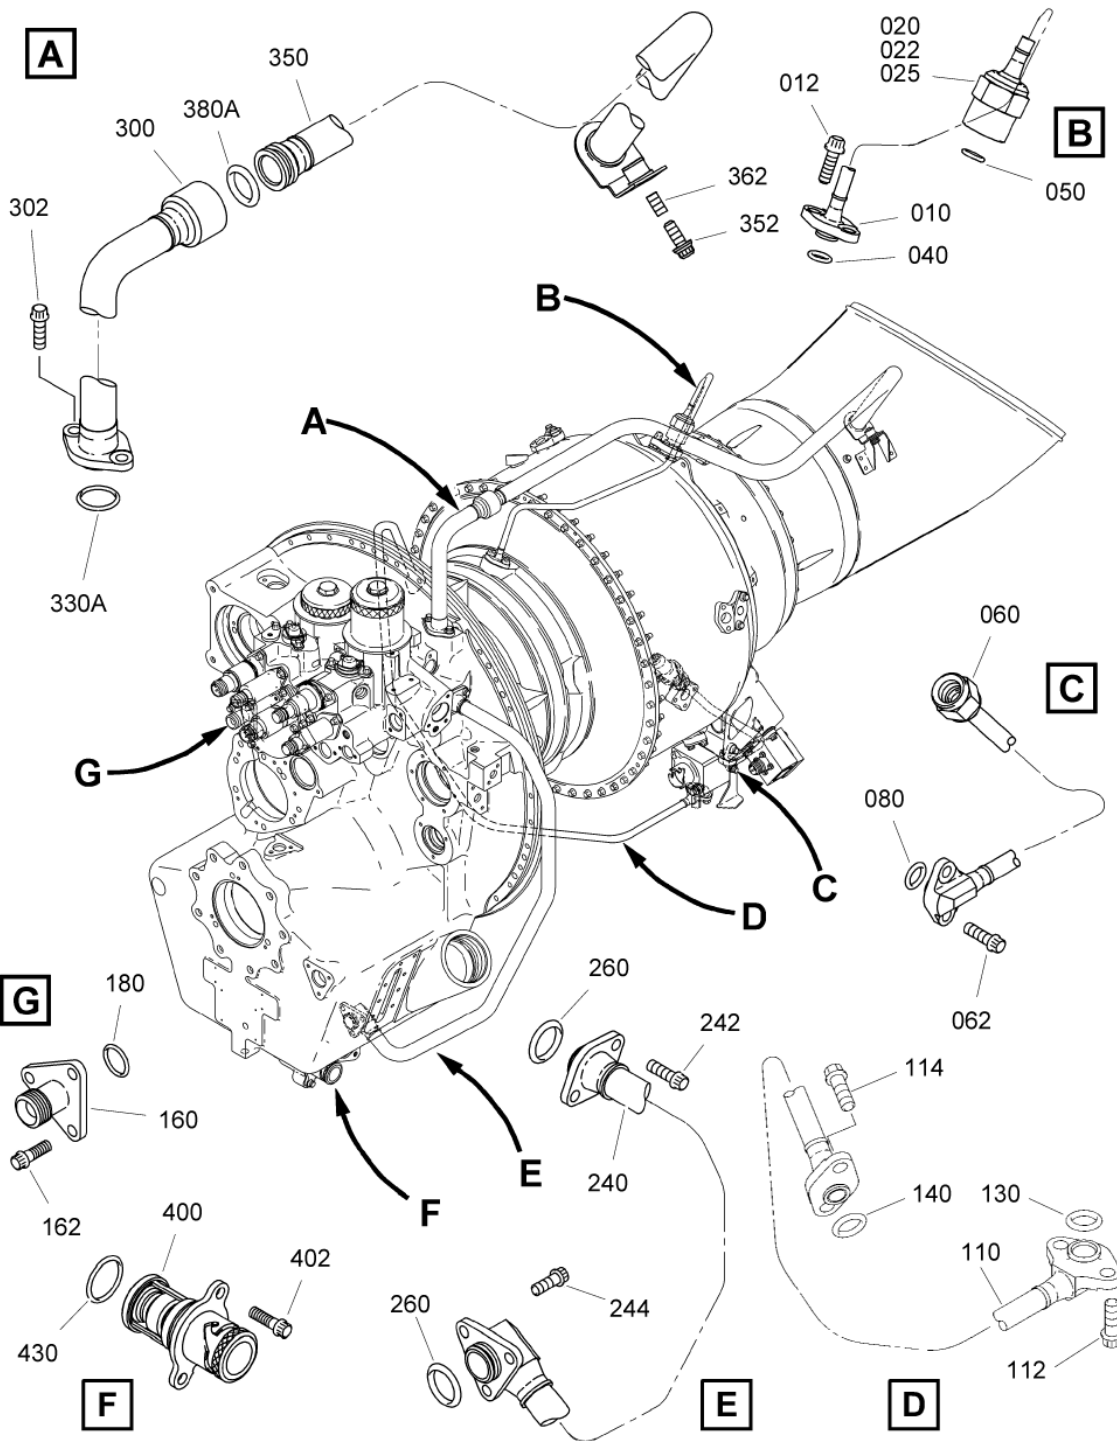

INST., PIPES, OIL
Figure 01

SAFRAN HELICOPTER ENGINES

ARRIUS 2 F

MAINTENANCE SPARE PARTS CATALOG

FIGURE ITEM	PART NUMBER	AIRL. STOCK No.	DESCRIPTION	EFFECT	QTY
			1 2 3 4 5 6 7		
01					
-001	-		INST.,PIPES,OIL NON PROCURABLE REFER TO CHAP. 79-00-00 FIG.01 ITEM 020		RF
010	0319728050		. PIPE, SUPPLY, OIL, REAR BEARING PRE ACR (AE 45644)		1
-010A	0319728130		. PIPE, SUPPLY, OIL, REAR BEARING POST ACR (AE 45644)		1
			ATTACHING PARTS		
012	EN3686050016		. SCREW - VI9005 (9836405016) ***		2
020	0000130830		. . RING, RETAINING PART OF ITEM 010		1
-020A	0000130950		. . RING, RETAINING PRE ACR (AE 46645) PART OF ITEM 010A		1
-020B	0000130960		. . RING, RETAINING POST ACR (AE 46645) PART OF ITEM 010A		1
022	0000267000		. . NUT, UNION, EQUIPPED		1
025	01325164009		. . . THREAD, INSERT - VF1699 (0000190420)		1
040	46012A00750		. PACKING, PREFORMED - VF0111 (9794410075)		1
050	46012A00750		. PACKING, PREFORMED - VF0111 (9794410075)		1
-050A	K-011		. PACKING, PREFORMED - V075B2 (9560160490) PRE ACR (AE 69125) ALTERNATE ITEM 050		1
060	0319728040		. PIPE, SCAVENGE, OIL, REAR BEARING		1
			ATTACHING PARTS		
062	EN3686050016		. SCREW - VI9005 (9836405016) ***		2
080	46012A00950		. PACKING, PREFORMED - VF0111 (9794410095)		1
110	0319727930		. PIPE, SCAVENGE, OIL, REAR BEARING		1
			ATTACHING PARTS		
112	EN3686050016		. SCREW - VI9005 (9836405016)		2
114	EN3686050016		. SCREW - VI9005 (9836405016) ***		2
130	46012A00950		. PACKING, PREFORMED - VF0111 (9794410095)		1
140	46012A00750		. PACKING, PREFORMED - VF0111 (9794410075)		1
160	0000372240		. UNION, OIL OUTLET		1
			ATTACHING PARTS		
162	EN3686050016		. SCREW - VI9005 (9836405016) PRE ACR (AE 45587)		3
-162A	0000025820		. SCREW POST ACR (AE 45587) ***		3
180	46012A01250		. PACKING, PREFORMED - VF0111 (9794410125)		1
240	0319727940		. PIPE, SUPPLY, DEVICE, LUBRICATION		1

- ITEM NOT ILLUSTRATED