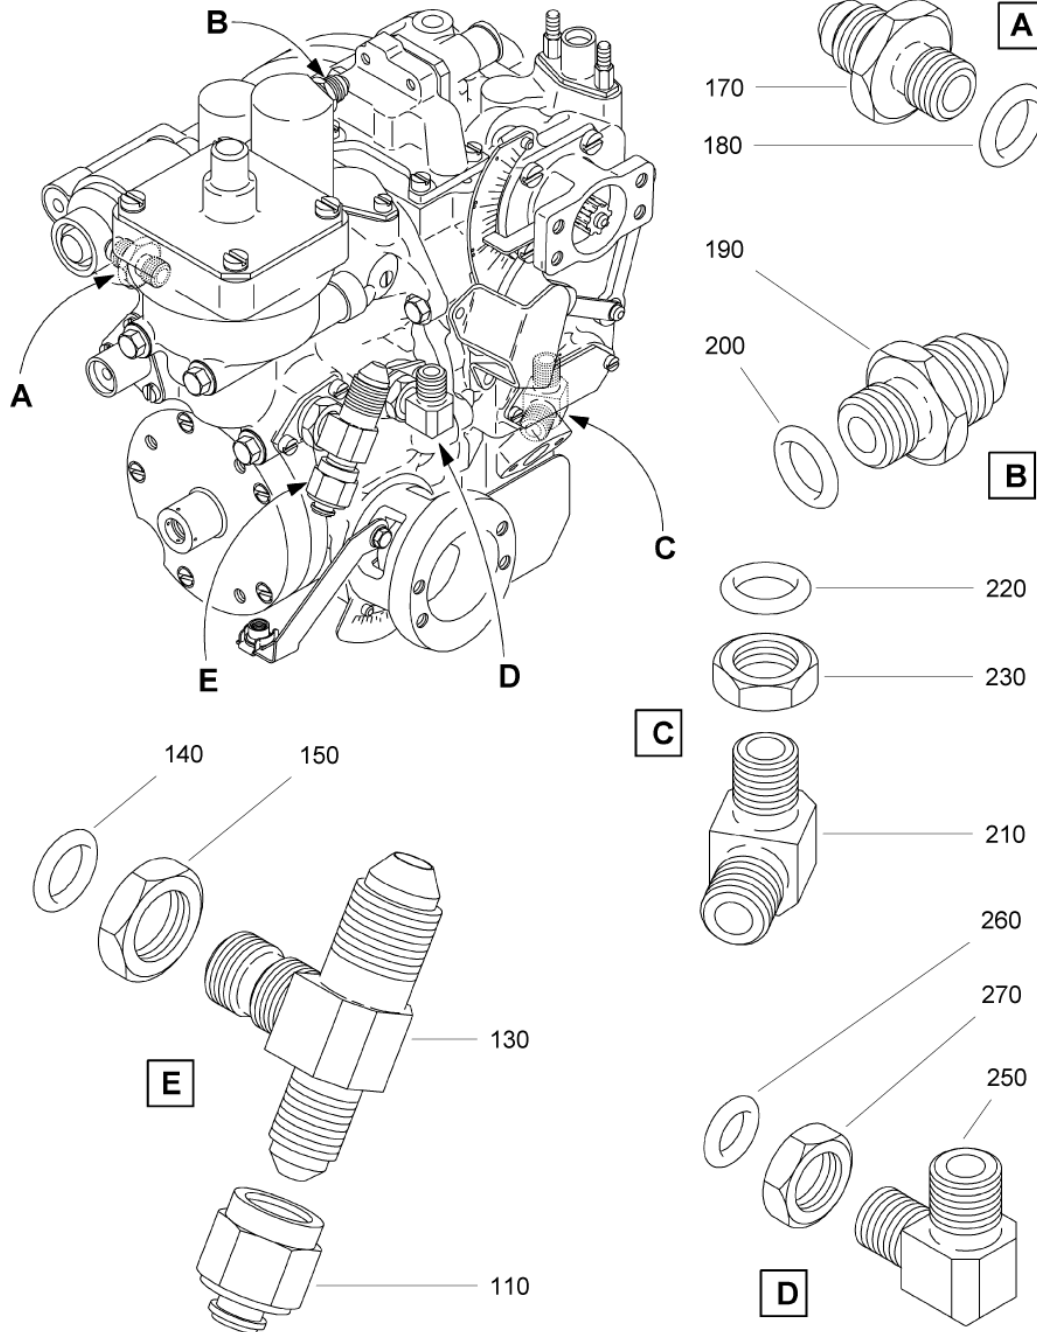

FUEL CONTROL UNIT,ADJUSTED
Figure 01 (Sheet 2/2)