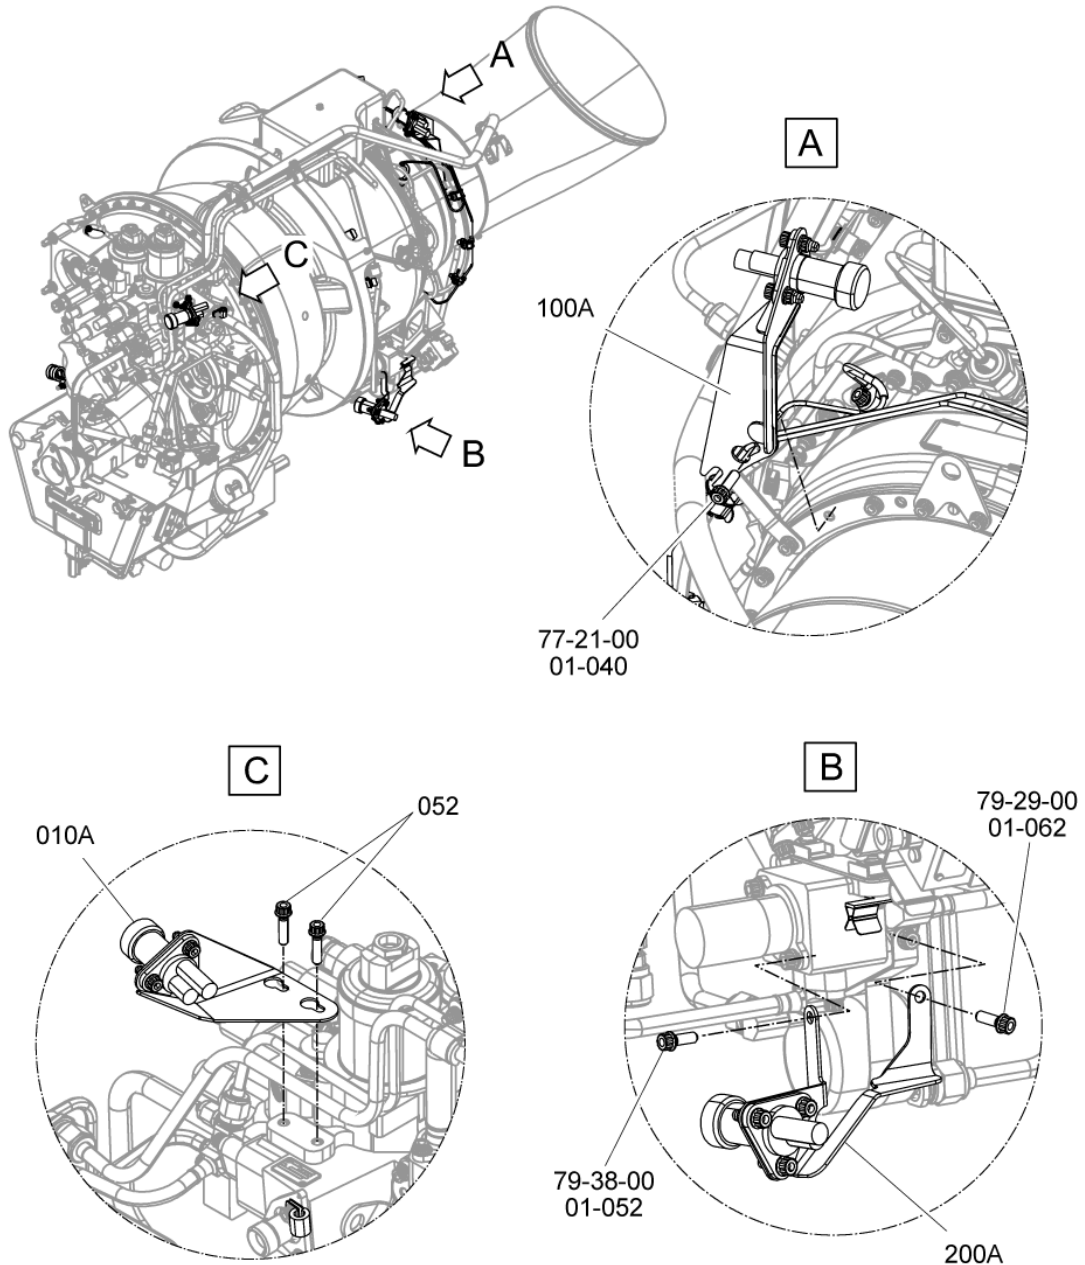

ARRIUS 2 F

POST TF99

INST.,DETECTORS,FIRE
Figure 01 (Sheet 2/2)

SAFRAN HELICOPTER ENGINES

ARRIUS 2 F

MAINTENANCE SPARE PARTS CATALOG

FIGURE ITEM	PART NUMBER	AIRL. STOCK No.	DESCRIPTION	EFFECT	QTY
			1 2 3 4 5 6 7		
01 -001	-		INST.,DETECTORS,FIRE NON PROCURABLE REFER TO CHAP. 26-00-00 FIG.01 ITEM 010		RF
010	B232M Amdt B		. DETECTOR,FIRE - VF9211 (9583820080) NON REPAIRABLE NON PROCURABLE PRE TF99 (AE 125149)		1
010A	0319760220		. FRONT FIRE DETECTOR ASSEMBLY NON REPAIRABLE POST TF99 (AE 125149)		1
012	EN3686050014		ATTACHING PARTS . SCREW - VI9005 (9836405014) PRE TF99 (AE 125149)		3
014	9866205026		. NUT 9866205026 IS THE SAFRAN HE PART NUMBER FOR: VF0111 - 22526-050 VI9005 - EN2906-050 PRE TF99 (AE 125149) ***		3
050	0319767710		. SUPPORT, FIRE DETECTOR NON REPAIRABLE NON PROCURABLE PRE TF99 (AE 125149)		1
052	EN3686050012		ATTACHING PARTS . SCREW - VI9005 (9836405012) ***		2
100	B432M Amdt B		. DETECTOR, FIRE - VF9211 (9580111240) NON REPAIRABLE NON PROCURABLE PRE TF99 (AE 125149)		1
100A	0319760230		. REAR FIRE DETECTOR ASSEMBLY NON REPAIRABLE POST TF99 (AE 125149)		1
102	EN3686050014		ATTACHING PARTS . SCREW - VI9005 (9836405014) PRE TF99 (AE 125149)		3
104	9866205026		. NUT 9866205026 IS THE SAFRAN HE PART NUMBER FOR: VF0111 - 22526-050 VI9005 - EN2906-050 PRE TF99 (AE 125149) ***		3
150	0319767570		. SUPPORT, FIRE DETECTOR NON REPAIRABLE NON PROCURABLE PRE TF 018A (AE 46904) POST TF 018A (AE 46904 AVT 1) BECOMES ITEM 150B		1

- ITEM NOT ILLUSTRATED