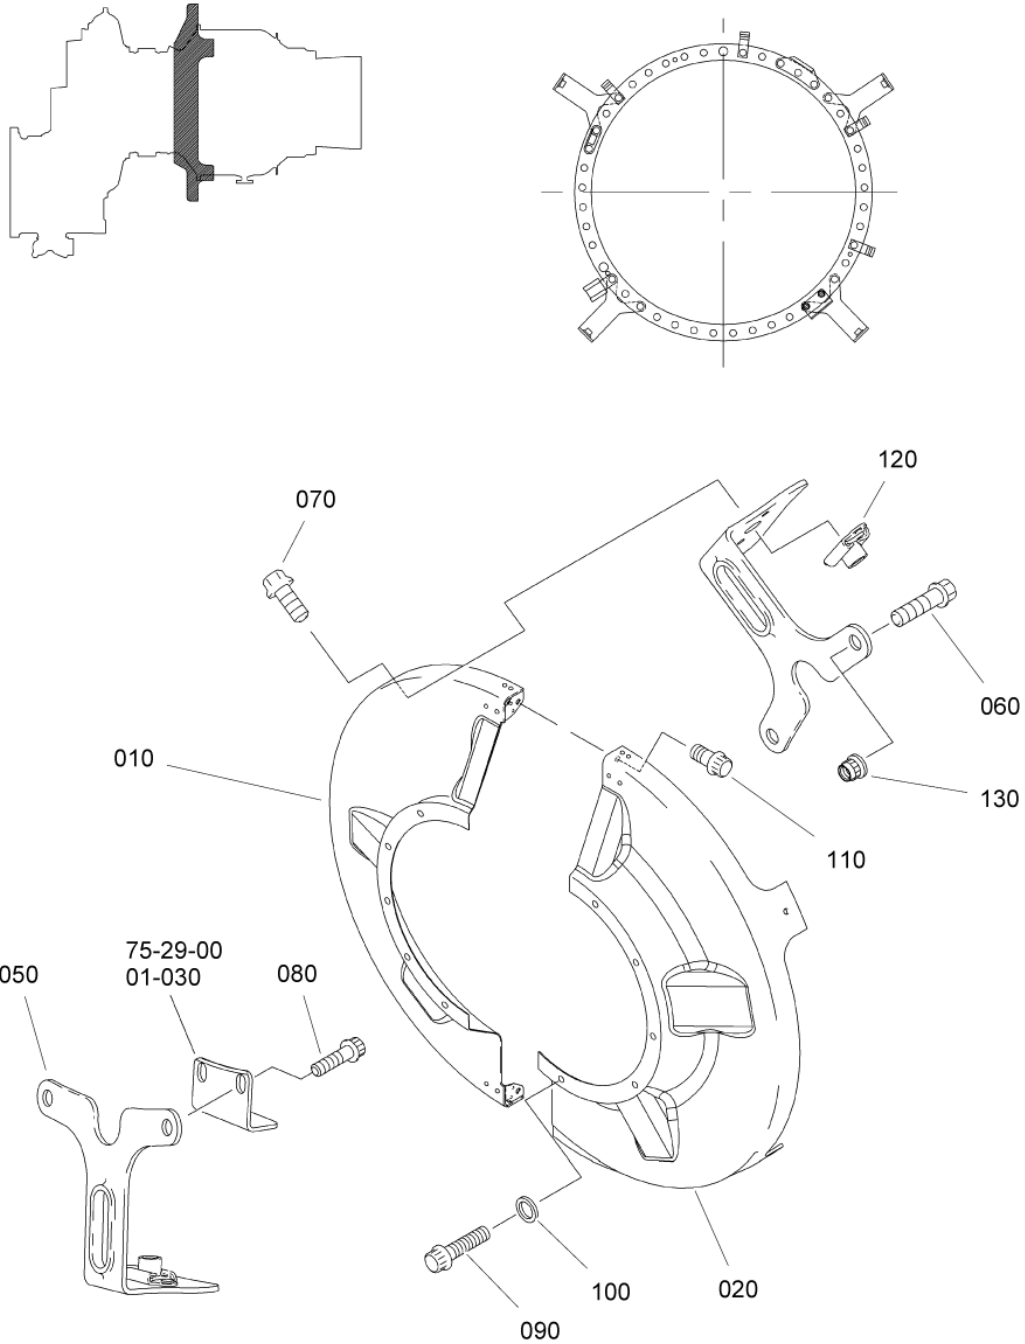

INST.,FIREWALL
Figure 01

SAFRAN HELICOPTER ENGINES

ARRIUS 2 F

MAINTENANCE SPARE PARTS CATALOG

FIGURE ITEM	PART NUMBER	AIRL. STOCK No.	DESCRIPTION	EFFECT	QTY
			1 2 3 4 5 6 7		
01					
-001	-		INST.,FIREWALL NON PROCURABLE REFER TO CHAP. 71-01-00 FIG.01 ITEM 015		RF
010	0319998240		. HALF FIREWALL, REAR , RIGHT PRE TF 080 (AE 71804) POST TF 025A (AE 47504)		1
-010A	0319990080		. HALF FIREWALL, REAR , RIGHT POST TF 080 (AE 71804)		1
020	0319998250		. HALF FIREWALL, REAR , RIGHT POST TF 025A (AE 47504)		1
			ATTACHING PARTS		
050	0319712890		. SUPPORT POST TF 025A (AE 47504)		4
060	EN3686050018		. SCREW - VI9005 (9836405018) PRE ACR (AE 50290)		4
-060A	EN3686050020		. SCREW - VI9005 (9836405020) POST ACR (AE 50290)		4
-070	EN3686050010		. SCREW - VI9005 (9836405010) POST TF 025A (AE 47504)		6
080	EN3686050020		. SCREW - VI9005 (9836405020) POST TF 025A (AE 47504)		4
090	EN3686050014		. SCREW - VI9005 (9836405014) POST TF 025A (AE 47504)		10
100	9994050024		. WASHER POST TF 025A (AE 47504)		10
110	EN3686050010		. SCREW - VI9005 (9836405010) POST TF 025A (AE 47504)		2
120	EN3240-050		. NUT - VI9005 (9867700050) POST TF 025A (AE 47504)		4
130	9866205026		. NUT 9866205026 IS THE SAFRAN HE PART NUMBER FOR: VF0111 - 22526-050 VI9005 - EN2906-050 POST TF 025A (AE 47504) ***		8

- ITEM NOT ILLUSTRATED