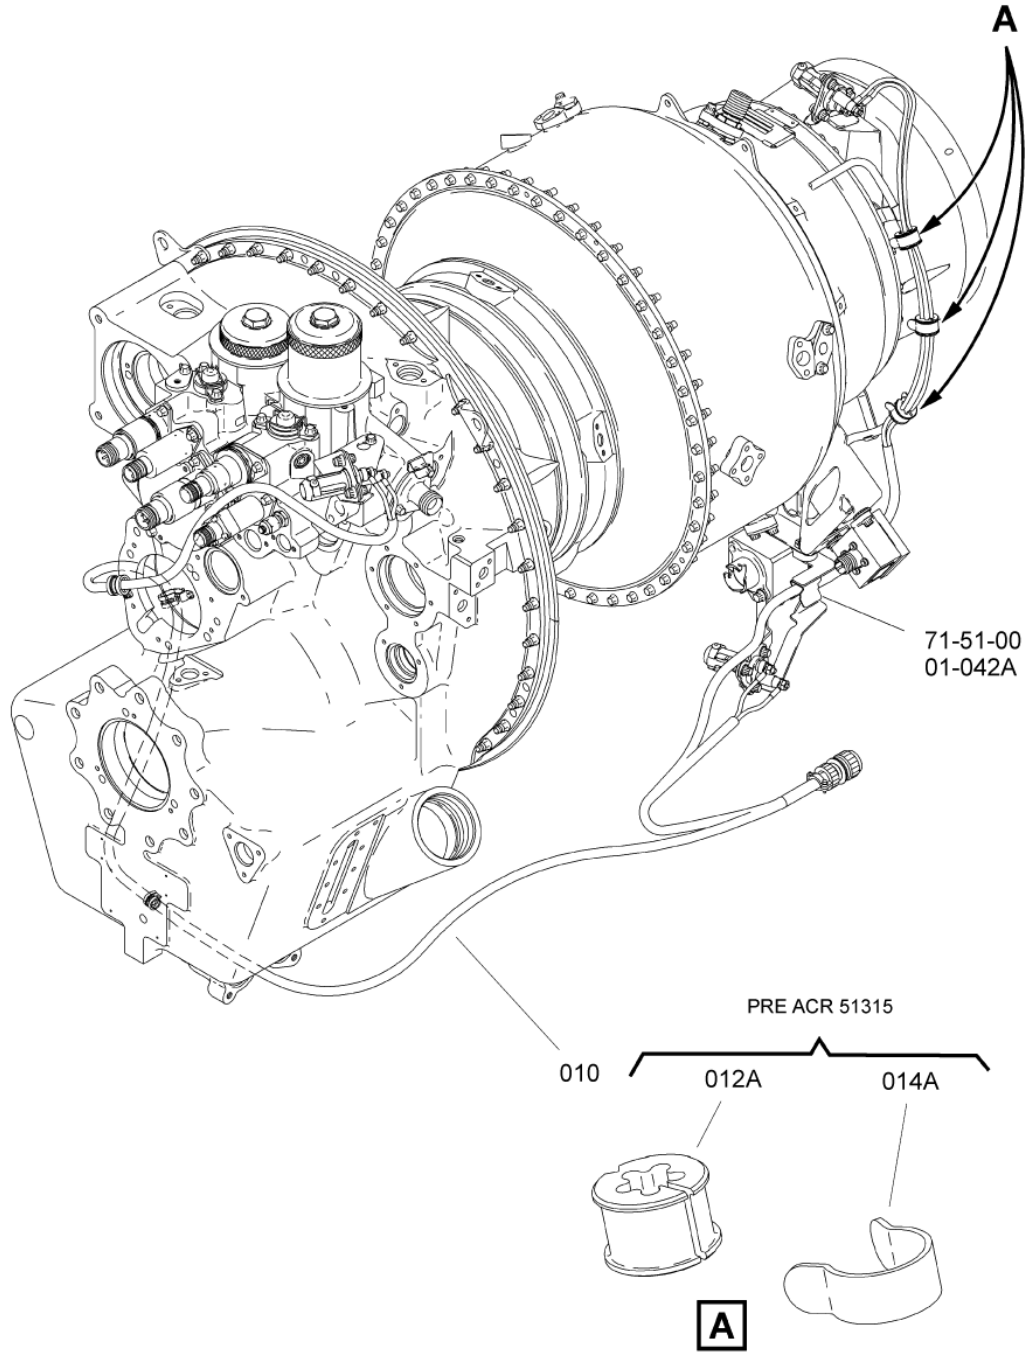

INST., HARNESS, FIRE DETECTION
Figure 01 (Sheet 1/2)