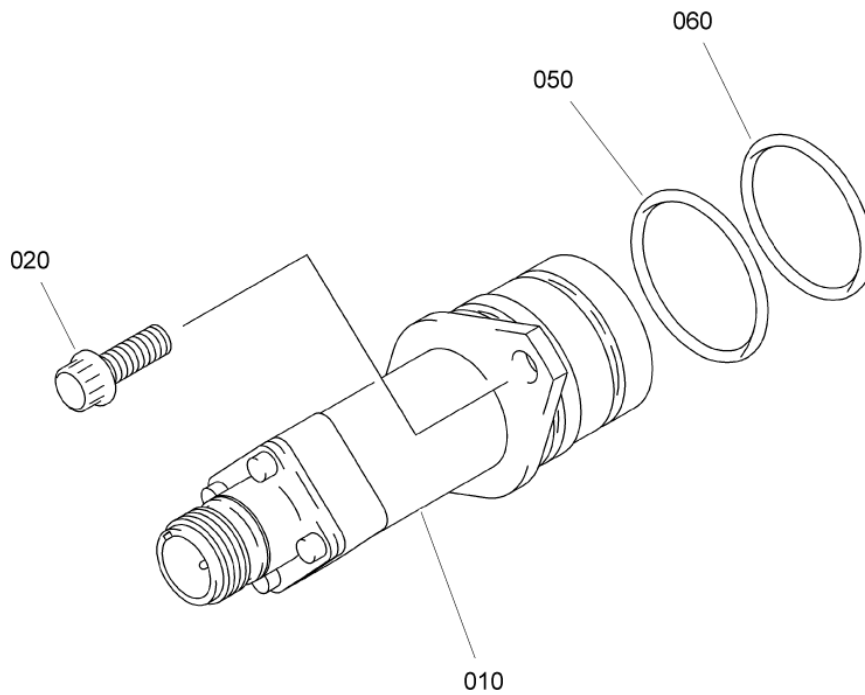

INST. PRESSURE SWITCH, PRE-BLOCKAGE, FUEL FILTER
Figure 01

SAFRAN HELICOPTER ENGINES

ARRIUS 2 F

MAINTENANCE SPARE PARTS CATALOG

FIGURE ITEM	PART NUMBER	AIRL. STOCK No.	DESCRIPTION	EFFECT	QTY
			1 2 3 4 5 6 7		
01 -001	-		INST. PRESSURE SWITCH, PRE-BLOCKAGE, FUEL FILTER NON PROCURABLE REFER TO CHAP. 73-00-00 FIG.01 ITEM 070		RF
010	JA00706A		. PRESSURE SWITCH, PRE-BLOCKAGE, FUEL FILTER - VF0559 (9550172880) NON REPAIRABLE PRE ACR (AE 62568)		1
-010A	JAO3499A		. PRESSURE SWITCH, PRE-BLOCKAGE, FUEL FILTER - VF0559 (9550001900) POST ACR (AE 62568)		1
020	EN3686050014		ATTACHING PARTS . SCREW - VI9005 (9836405014) ***		2
050	46012A02360		. PACKING, PREFORMED - VF0111 (9794410236)		1
060	46012A02240		. PACKING, PREFORMED - VF0111 (9794410224)		1

- ITEM NOT ILLUSTRATED