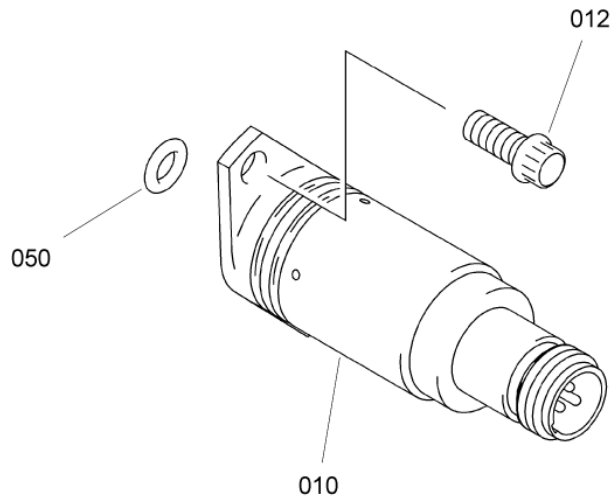

INST., TRANSMITTER, P3 PRESSURE
Figure 01

SAFRAN HELICOPTER ENGINES

ARRIUS 2 F

MAINTENANCE SPARE PARTS CATALOG

FIGURE ITEM	PART NUMBER	AIRL. STOCK No.	DESCRIPTION	EFFECT	QTY
			1 2 3 4 5 6 7		
01 -001	-		INST., TRANSMITTER, P3 PRESSURE NON PROCURABLE REFER TO CHAP. 75-00-00 FIG.01 ITEM 020		RF
010	8600		. PRESSURE-SWITCH, P3 AIR - V98505 (9550170290) NON REPAIRABLE		1
012	EN3686050012		ATTACHING PARTS . SCREW - VI9005 (9836405012) ***		2
050	46012A00560		. PACKING, PREFORMED - VF0111 (9794410056)		1

- ITEM NOT ILLUSTRATED