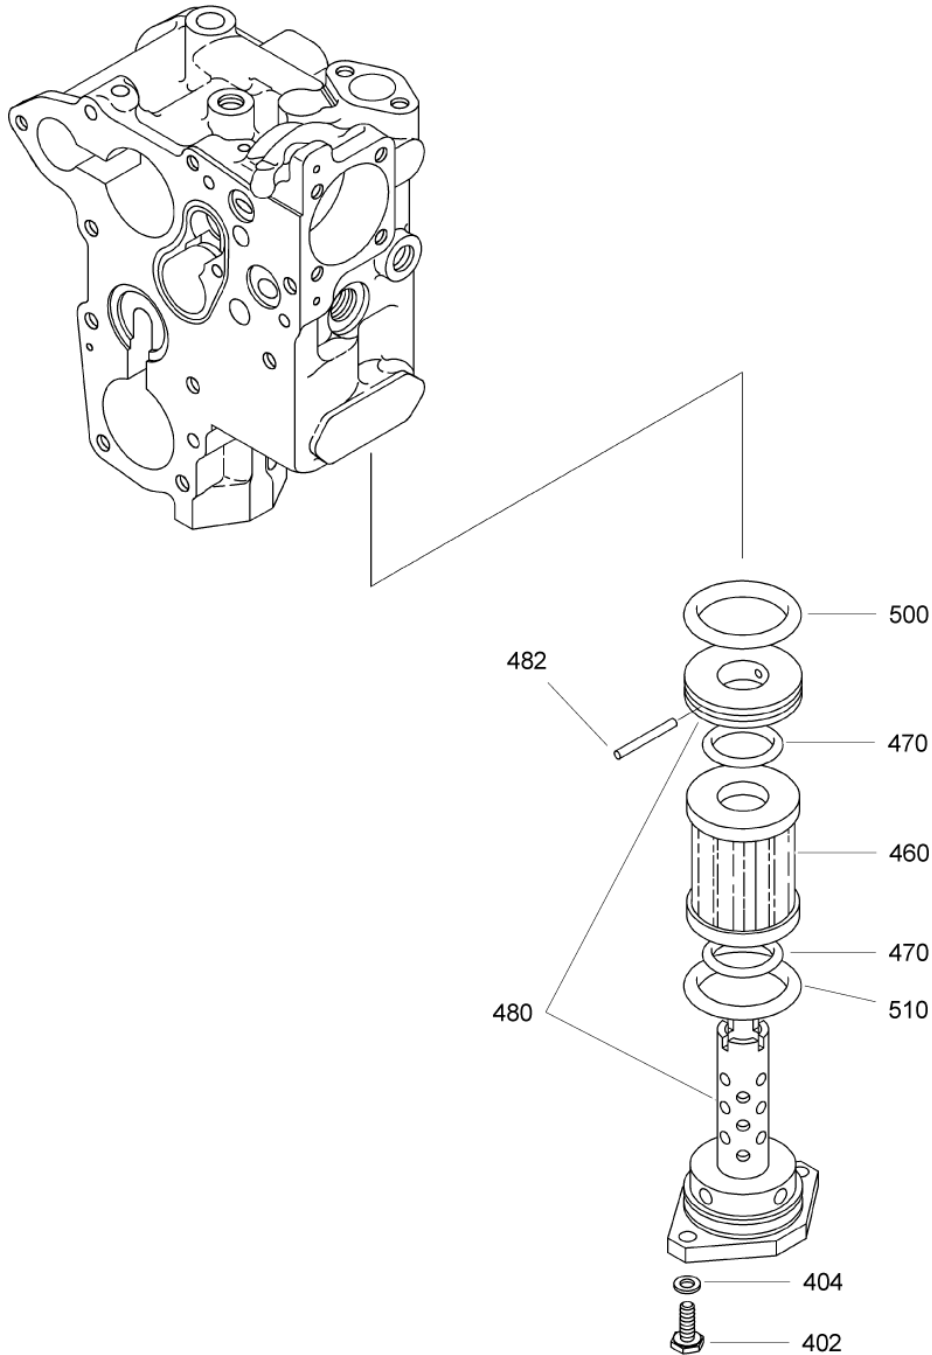

SAFRAN HELICOPTER ENGINES

ARRIUS 2 F

MAINTENANCE SPARE PARTS CATALOG

FIGURE ITEM	PART NUMBER	AIRL. STOCK No.	DESCRIPTION	EFFECT	QTY
			1 2 3 4 5 6 7		
13 -001	-		INST.,FUEL COK-PRESS. BALANCING UNIT NON PROCURABLE REFER TO FIG. 12 ITEM 010		RF
010	0164042470		. RING, RETAINING		1
020	0164043050		. SHAFT, DRIVE PRE ACR (AE 62882)		1
-020A	0164243520		. SHAFT, DRIVE POST ACR (AE 62882)		1
620	9752008044		. SEAL		1

- ITEM NOT ILLUSTRATED

INST.,CONSTANT DELTA P-FILTER
Figure 14