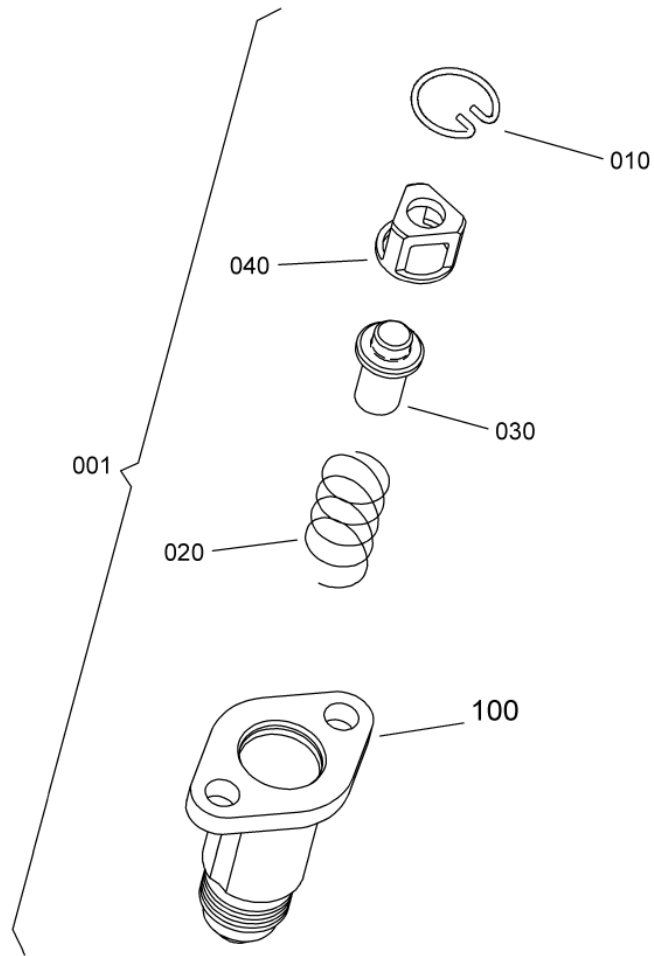

VALVE ASSY,DRAIN
Figure 01

SAFRAN HELICOPTER ENGINES

ARRIUS 2 F

MAINTENANCE SPARE PARTS CATALOG

FIGURE ITEM	PART NUMBER	AIRL. STOCK No.	DESCRIPTION	EFFECT	QTY
			1 2 3 4 5 6 7		
01					
-001	0292687250		VALVE ASSY,DRAIN REFER TO CHAP. 71-71-00 FIG.01 ITEM 200	a	RF
010	0000130850		. RING,RETAINING		1
020	0292680560		. SPRING		1
030	0292680530		. NEEDLE,VALVE		1
-040A	0292680650		. SLEEVE POST ACR (AE 46738)		1
100	0292680370		. BODY,VALVE NON REPAIRABLE NON PROCURABLE		1

- ITEM NOT ILLUSTRATED