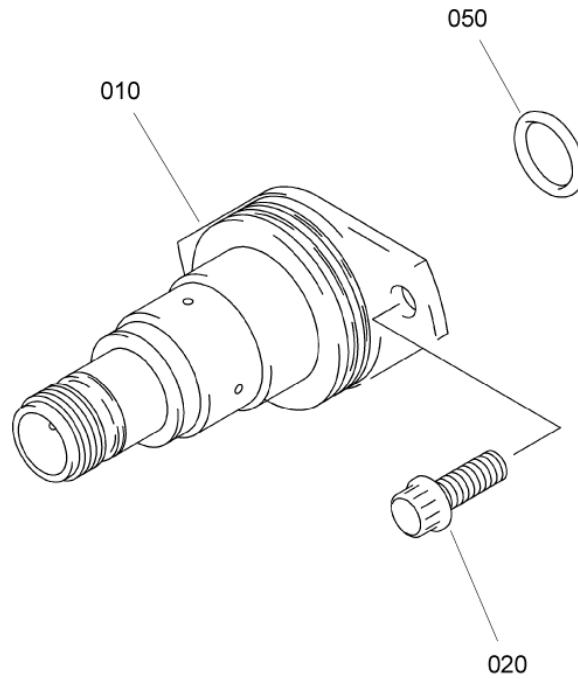

INST.,SWITCH,FUEL LOW PRESSURE
Figure 01

SAFRAN HELICOPTER ENGINES

ARRIUS 2 F

MAINTENANCE SPARE PARTS CATALOG

FIGURE ITEM	PART NUMBER	AIRL. STOCK No.	DESCRIPTION	EFFECT	QTY
			1 2 3 4 5 6 7		
01 -001	-		INST. SWITCH, FUEL LOW PRESSURE NON PROCURABLE REFER TO CHAP. 73-00-00 FIG.01 ITEM 090		RF
010	12927		. SWITCH, LOW FUEL PRESSURE - V98505 (9550170280) NON REPAIRABLE		1
020	EN3686050014		ATTACHING PARTS . SCREW - VI9005 (9836405014) PRE ACR (AE 47354)		2
-020A	EN3686050018		. SCREW - VI9005 (9836405018) PRE ACR (AE 48298)		2
-020B	EN2926-050014		POST ACR (AE 47354) . SCREW - VI9005 (9836205014) POST ACR (AE 48298)		2
050	46012A00900		*** . PACKING, PREFORMED - VF0111 (9794410090)		1

- ITEM NOT ILLUSTRATED