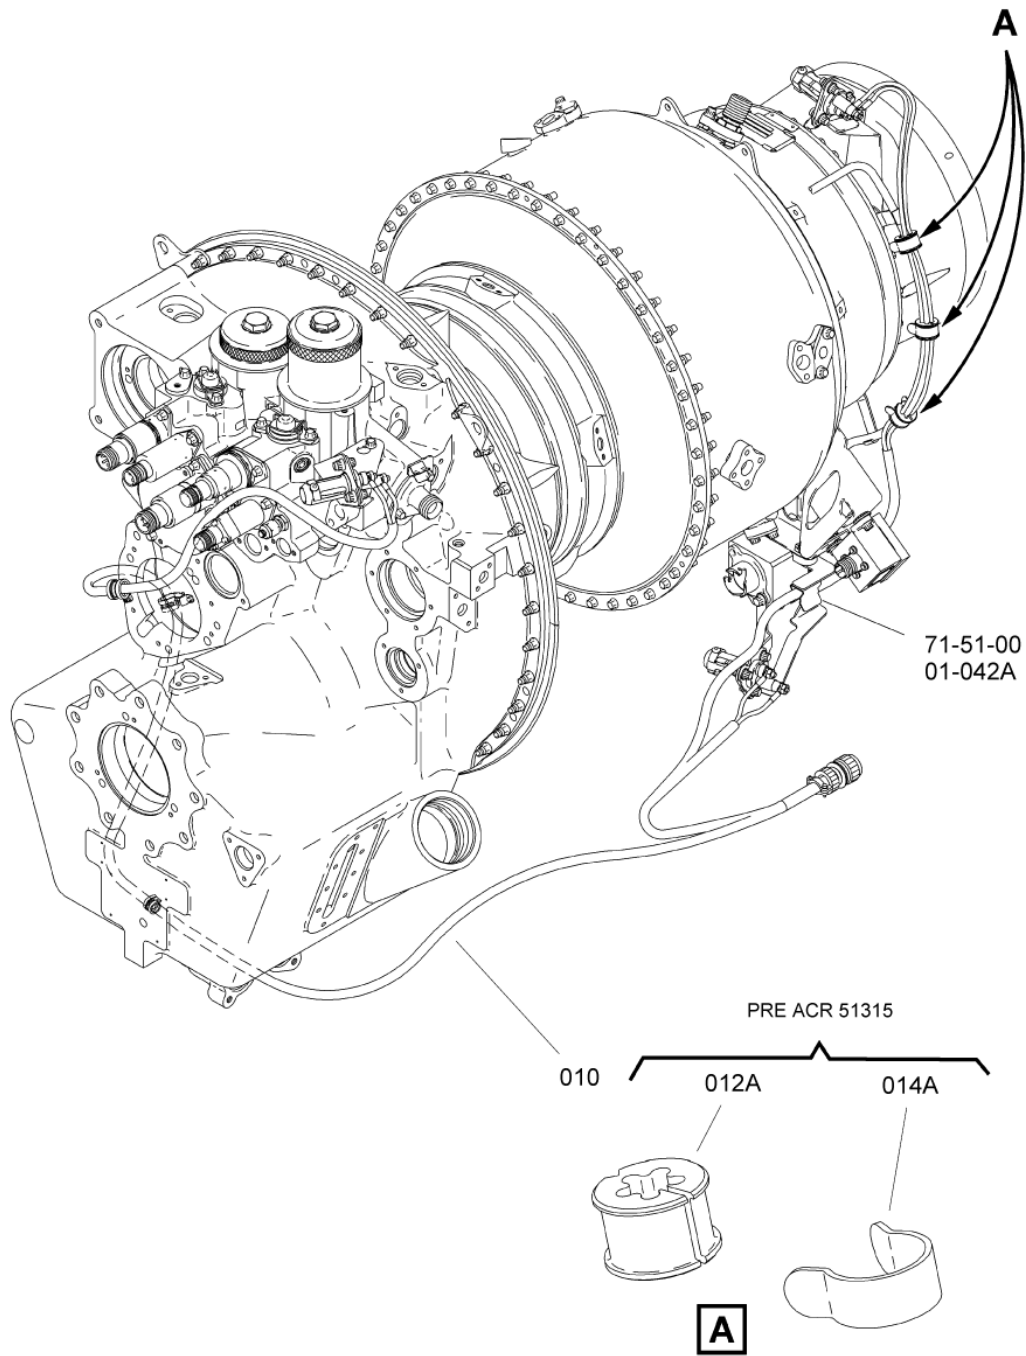

SAFRAN HELICOPTER ENGINES

ARRIUS 2 F

MAINTENANCE SPARE PARTS CATALOG

FIGURE ITEM	PART NUMBER	AIRL. STOCK No.	DESCRIPTION	EFFECT	QTY
			1 2 3 4 5 6 7		
01					
-001	-		INST.,DETECTORS,FIRE NON PROCURABLE REFER TO CHAP. 26-00-00 FIG.01 ITEM 010		RF
010	B232M Amdt B		. DETECTOR, FIRE - VF9211 (9583820080) NON REPAIRABLE		1
012	EN3686050014		ATTACHING PARTS . SCREW - VI9005 (9836405014)		3
014	9866205026		. NUT 9866205026 IS THE SAFRAN HE PART NUMBER FOR: VF0111 - 22526-050 VI9005 - EN2906-050 ***		3
050	0319767710		. SUPPORT, FIRE DETECTOR		1
052	EN3686050012		ATTACHING PARTS . SCREW - VI9005 (9836405012) ***		2
100	B432M Amdt B		. DETECTOR, FIRE - VF9211 (9580111240) NON REPAIRABLE		1
102	EN3686050014		ATTACHING PARTS . SCREW - VI9005 (9836405014)		3
104	9866205026		. NUT 9866205026 IS THE SAFRAN HE PART NUMBER FOR: VF0111 - 22526-050 VI9005 - EN2906-050 ***		3
150	0319767570		. SUPPORT, FIRE DETECTOR PRE TF 018A (AE 46904) POST TF 018A (AE 46904 AVT 1) BECOMES ITEM 150B		1
-150A	0319768190		. SUPPORT, FIRE DETECTOR POST TF 018A (AE 46904) POST TF 018A (AE 46904 AVT 1) BECOMES ITEM 150B		1
-150B	0319768290		. SUPPORT, FIRE DETECTOR POST TF 018A (AE 46904 AVT 1) RETROFIT ITEMS 150 150A		1
200	B432M Amdt B		. DETECTOR, FIRE - VF9211 (9580111240) NON REPAIRABLE		1
202	EN3686050014		ATTACHING PARTS . SCREW - VI9005 (9836405014)		3
204	9866205026		. NUT 9866205026 IS THE SAFRAN HE PART NUMBER FOR: VF0111 - 22526-050 VI9005 - EN2906-050 ***		3
250	0319761460		. SUPPORT, FIRE DETECTOR		1

- ITEM NOT ILLUSTRATED

INST., HARNESS, FIRE DETECTION
Figure 01 (Sheet 1/2)