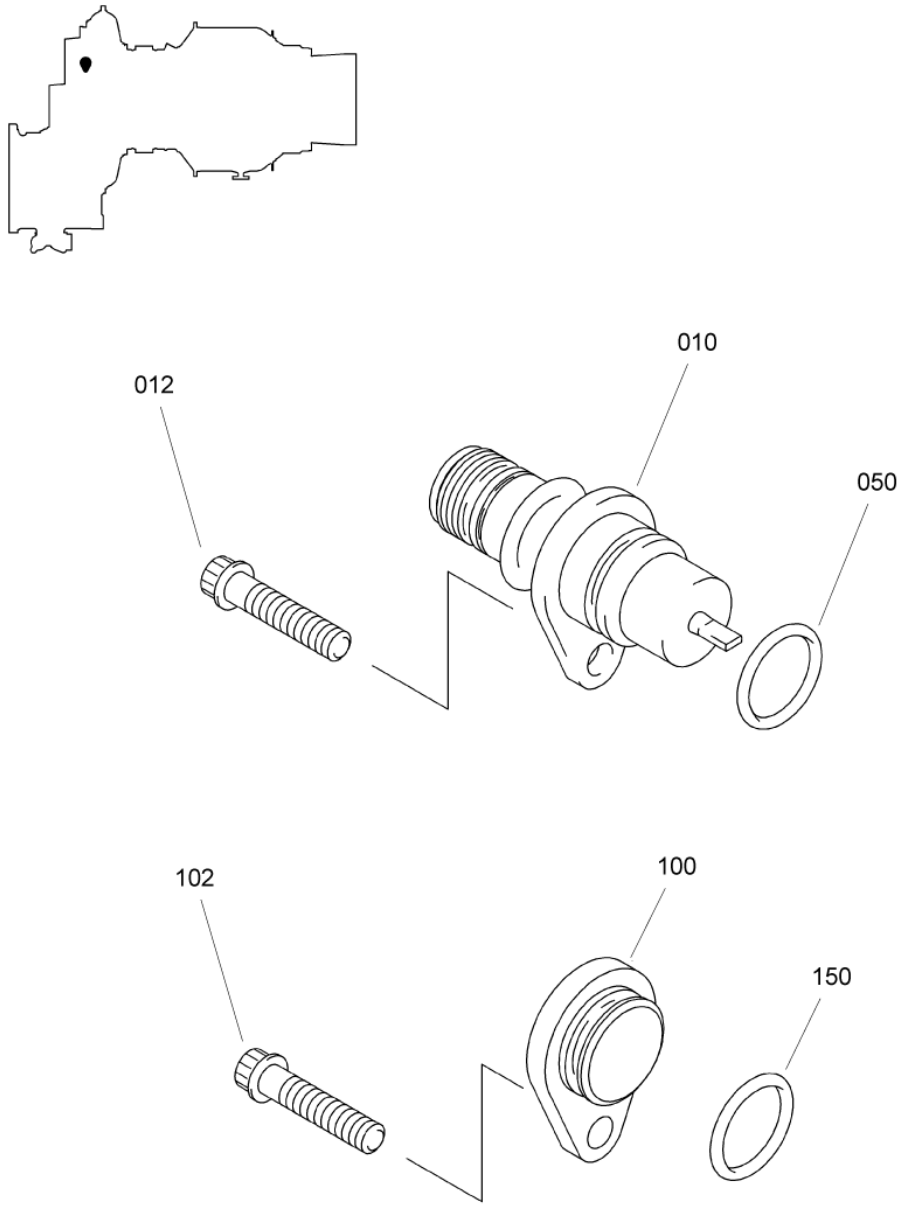

INST.,SENSOR,N1
Figure 01

SAFRAN HELICOPTER ENGINES

ARRIUS 2 F

MAINTENANCE SPARE PARTS CATALOG

FIGURE ITEM	PART NUMBER	AIRL. STOCK No.	DESCRIPTION	EFFECT	QTY
			1 2 3 4 5 6 7		
01					
-001	-		INST.SENSOR,N1 NON PROCURABLE REFER TO CHAP. 77-00-00 FIG.01 ITEM 010		RF
010	1409-000		. SENSOR, SPEED - VF1976 (9550165760) NON REPAIRABLE PRE ACR (AE 47358) PRE ACR (AE 47162 AVT 1)		1
-010A	1604-300		. SENSOR, SPEED - VF1976 (9550177390) NON REPAIRABLE POST ACR (AE 47162 AVT 1) PRE ACR (AE 50610) POST ACR (AE 47358) ALTERNATE ITEM 010		1
-010B	1604300-01		. SENSOR, SPEED - VF1976 (9550179190) NON REPAIRABLE POST ACR (AE 50610)		1
-010C	VIT7100040		. SENSOR, SPEED - VF6840 (9550175810) NON REPAIRABLE POST ACR (AE 47162 AVT 1) POST ACR (AE 47162)		1
012	EN2926-050014		ATTACHING PARTS . SCREW - VI9005 (9836205014) ***		1
050	46012A01400		. PACKING, PREFORMED - VF0111 (9794410140)		1
100	0319761450		. BLANK		2
102	EN2926-050014		ATTACHING PARTS . SCREW - VI9005 (9836205014) ***		1
150	46012A01400		. PACKING, PREFORMED - VF0111 (9794410140)		2

- ITEM NOT ILLUSTRATED