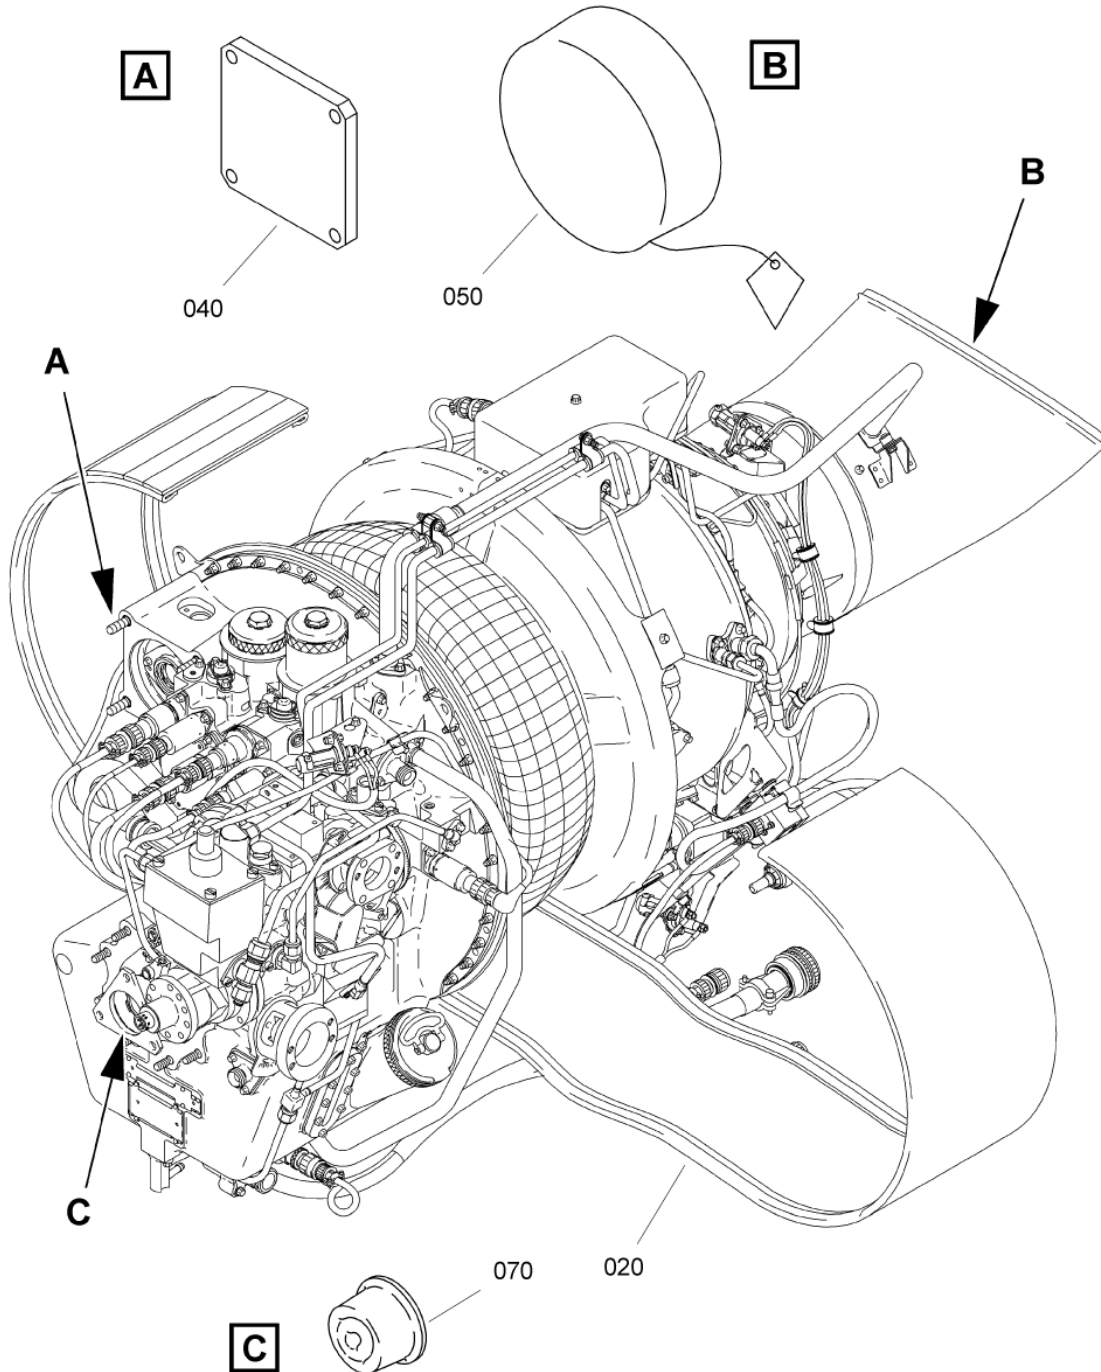

INST.,BLANKS
Figure 01 (Sheet 1/2)