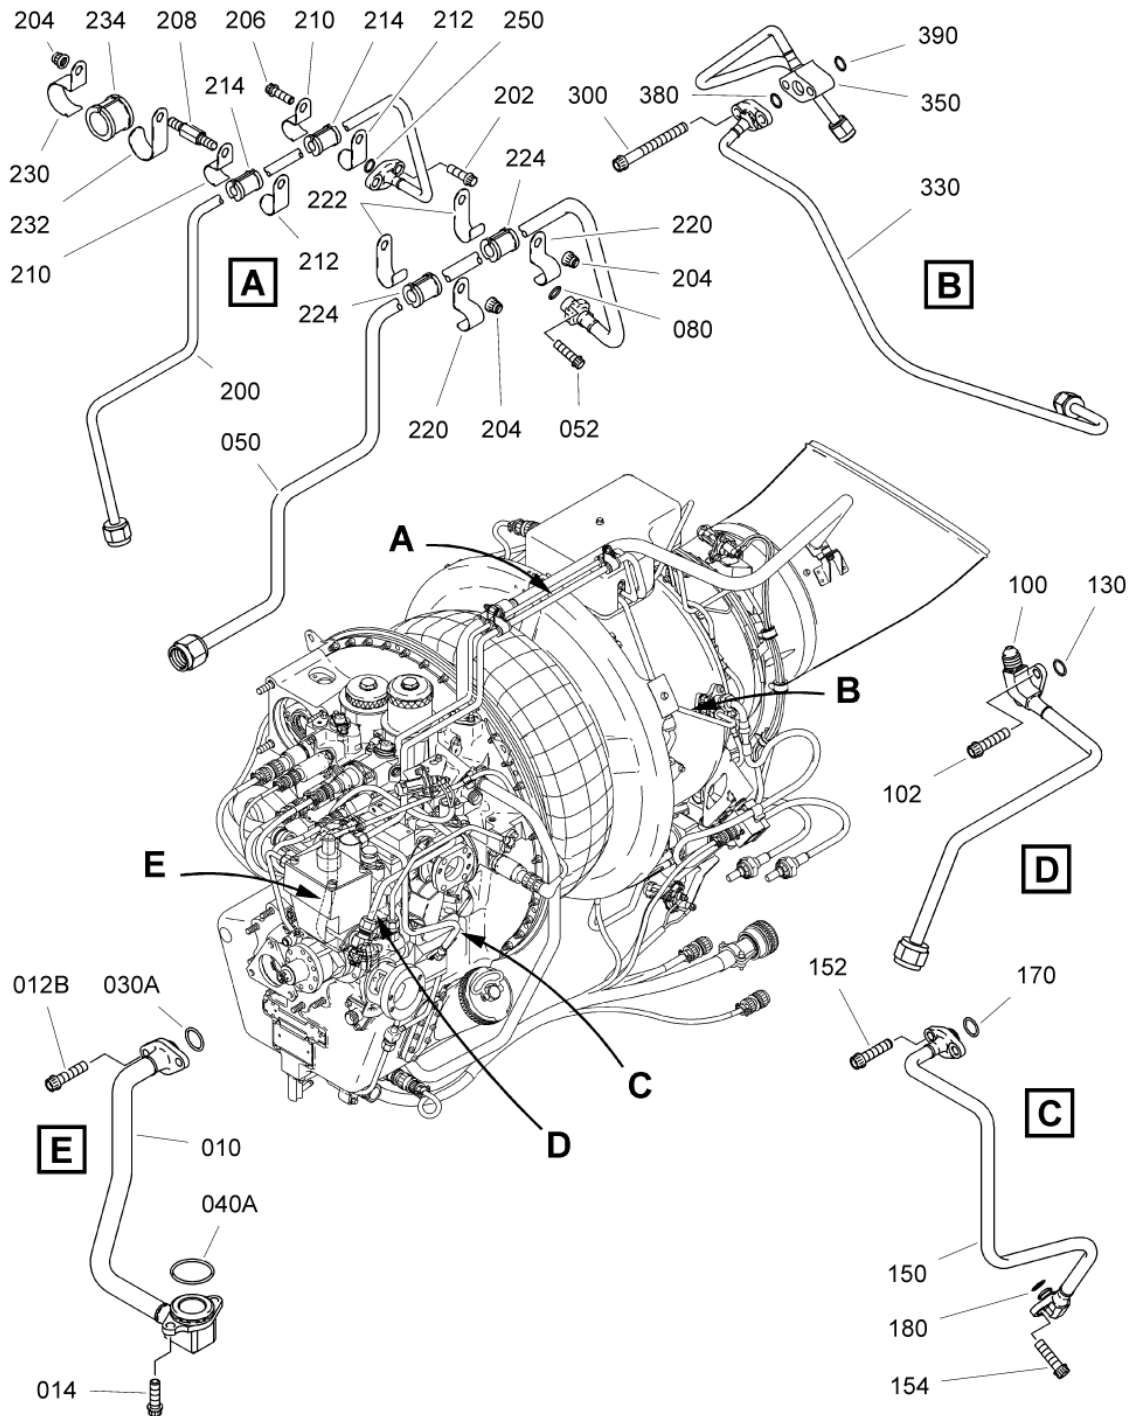

SAFRAN HELICOPTER ENGINES

ARRIUS 2 F

MAINTENANCE SPARE PARTS CATALOG

FIGURE ITEM	PART NUMBER	AIRL. STOCK No.	DESCRIPTION	EFFECT	QTY
			1 2 3 4 5 6 7		
01					
-001	0319307840		INJECTOR ASSY REFER TO CHAP. 74-21-10 FIG.01 ITEM 040 REFER TO CHAP. 74-21-10 FIG.01 ITEM 030		RF
010	0319307830		. NIPPLE		1
020	9752100080		. SEAL		1
030	0319307380		. FILTER ASSY		1
040	0319300140		. SPRING		1
050	0319301030		. DUCT		1
060	0319301060		. CHIP		1
080	0319301650		. BODY,INJECTOR		1

- ITEM NOT ILLUSTRATED

INST.,PIPES,FUEL
Figure 01