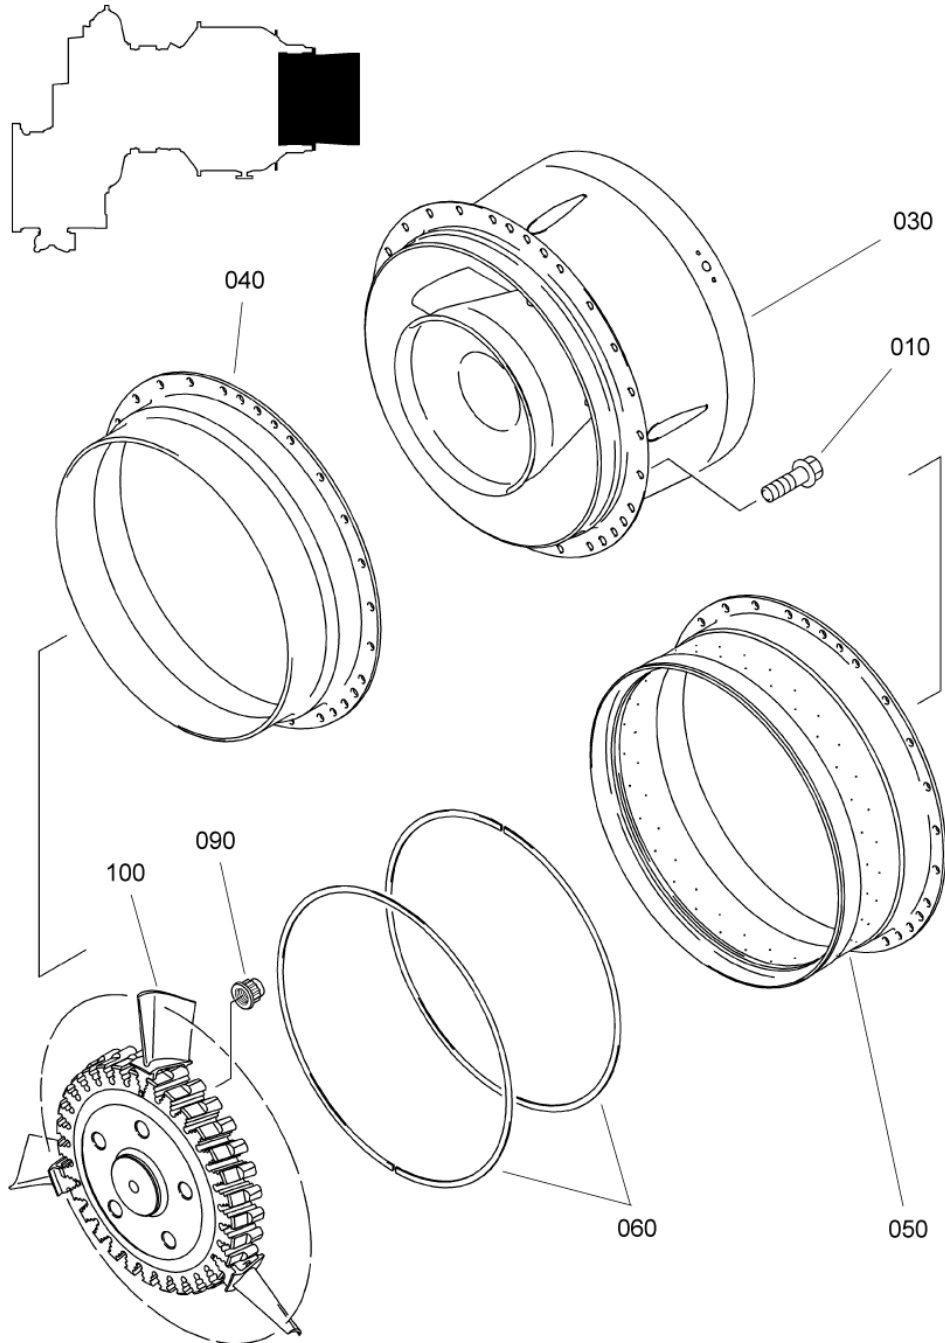

SAFRAN HELICOPTER ENGINES

ARRIUS 2 F

MAINTENANCE SPARE PARTS CATALOG

FIGURE ITEM	PART NUMBER	AIRL. STOCK No.	DESCRIPTION	EFFECT	QTY
			1 2 3 4 5 6 7		
01 -001	-		SUB,MOD NON PROCURABLE REFER TO CHAP. 72-42-05 FIG.01 ITEM 100		RF
510	EN3686050014		. SCREW - VI9005 (9836405014) POST TF 025A (AE 47504) PRE TF 029A (AE 47733)		2
520	0319218080		. HALF FLANGE, HOLDER POST TF 025A (AE 47504) PRE TF 029A (AE 47733)		2
-530	EN2944-050100		. . THREAD, INSERT - VI9005 (9728050804)		6

- ITEM NOT ILLUSTRATED

SUB/MOD. CASING/BEARING/PT
Figure 01 (Sheet 1/2)