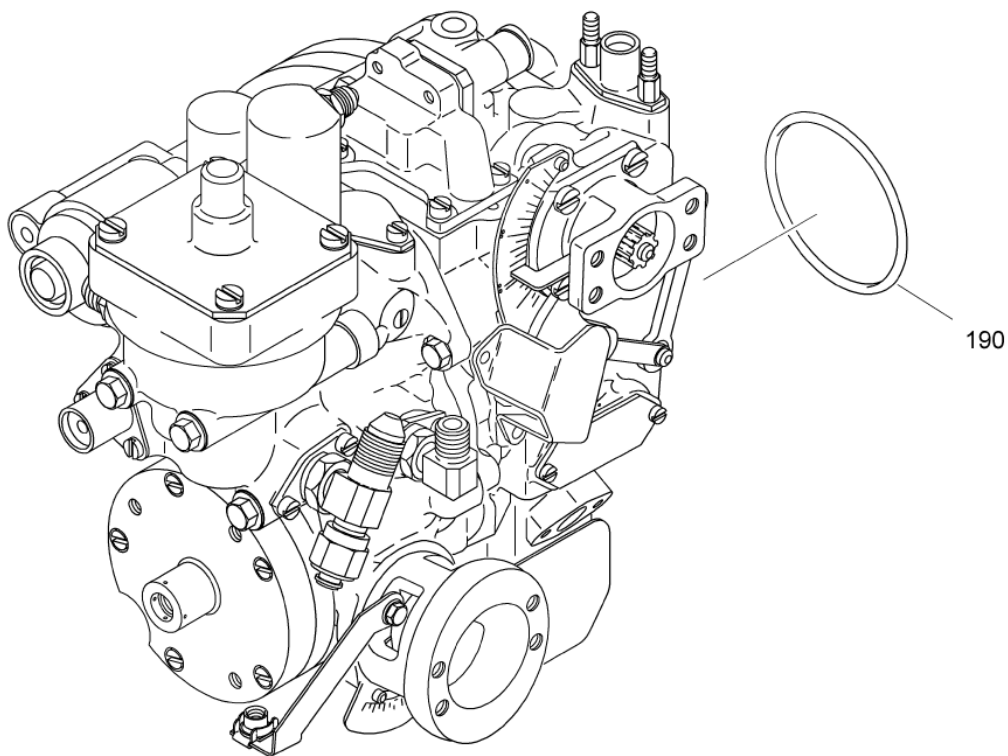

PUMP ASSY,FUEL
Figure 17