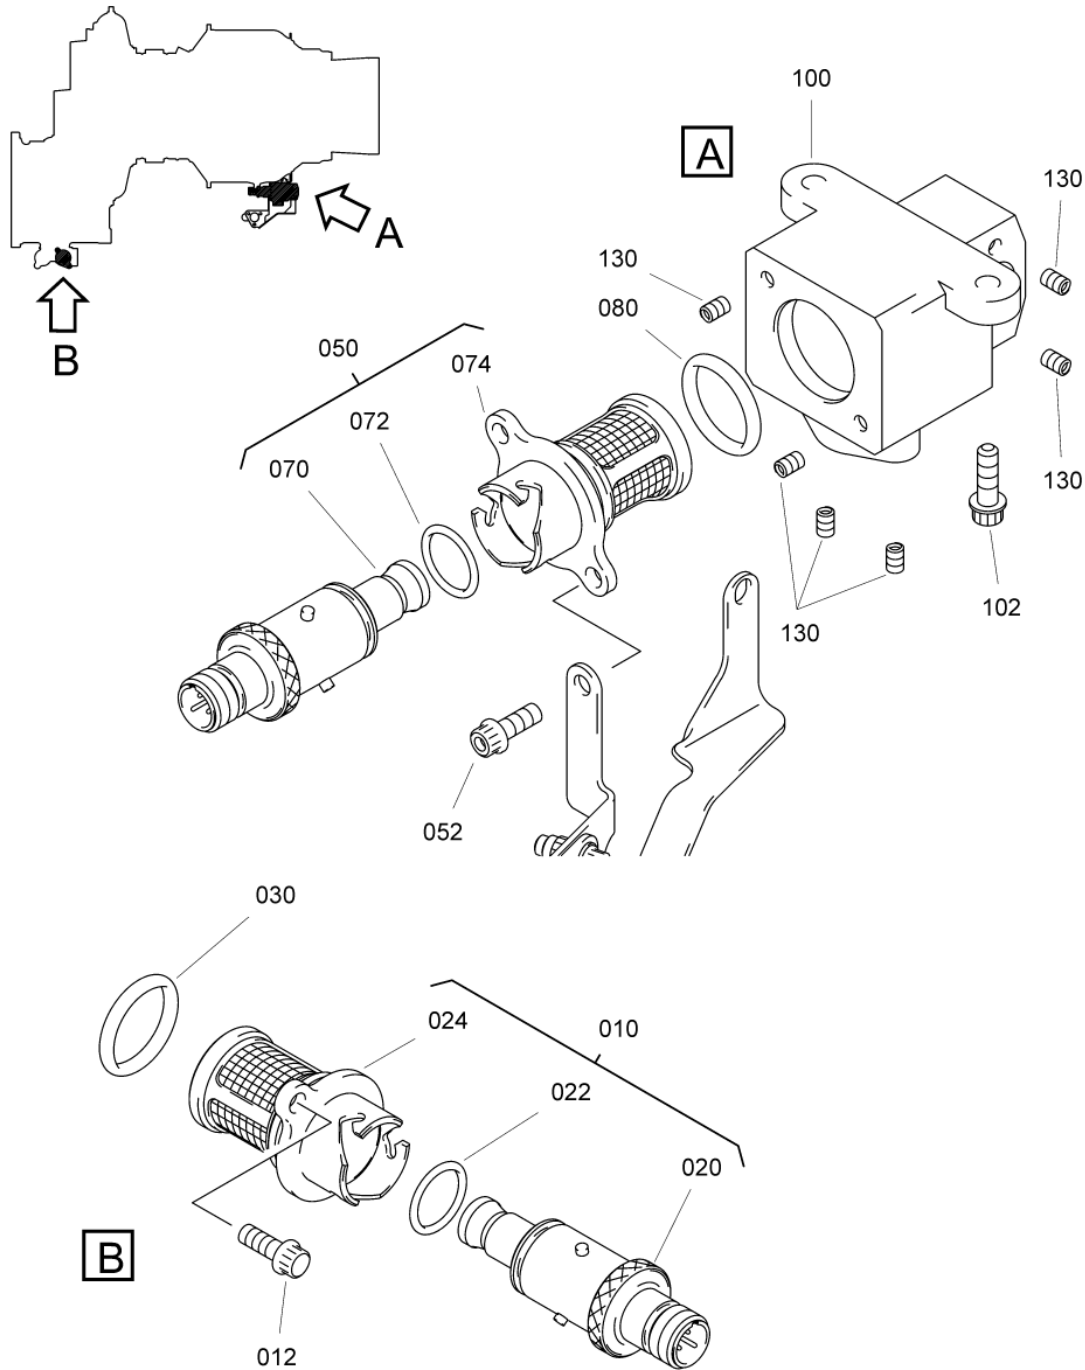

SAFRAN HELICOPTER ENGINES

ARRIUS 2 F

MAINTENANCE SPARE PARTS CATALOG

FIGURE ITEM	PART NUMBER	AIRL. STOCK No.	DESCRIPTION	EFFECT	QTY
			1 2 3 4 5 6 7		
01					
-001	-		INST.,VISUAL INDIC.,OIL PRE-BLOCKAGE NON PROCURABLE REFER TO CHAP. 79-00-00 FIG.01 ITEM 050		RF
-010	JA00875A		. INDICATOR, VISUAL, PRE-BLOCKAGE, FILTER - VF0559 (9560168040) NON REPAIRABLE		1
			ATTACHING PARTS		
020	EN3686050014		. SCREW - VI9005 (9836405014) ***		2
030	07550200106559A		. . HOOK - VF0559 (9520011819) POST ACR (AE 49392)		1
032	07550200105559A		. . RING, RETAINING - VF0559 (9520011820) POST ACR (AE 49392)		1
034	PAO 1583 A		. . COVER, TRANSPARENT - VF0559 (9520011817) POST ACR (AE 49392)		1
036	9520011818		. . PACKING, PREFORMED 9520011818 IS THE SAFRAN HE PART NUMBER FOR: VF0559 - AJ-0187701780EAO POST ACR (AE 49392)		1
-036A	46012A01800		. . PACKING, PREFORMED - VF0111 (9794410180) POST ACR (AE 49392)		1
038	JAO2055A		. . INDICATOR, FILTER PRE-BLOCKAGE - VF0559 (9520011825) POST ACR (AE 49392)		1
050	46012A01250		. PACKING, PREFORMED - VF0111 (9794410125)		1
060	46012A01900		. PACKING, PREFORMED - VF0111 (9794410190)		1

- ITEM NOT ILLUSTRATED

INST.,PLUGS,ELECTRIC MAGNETIC
Figure 01