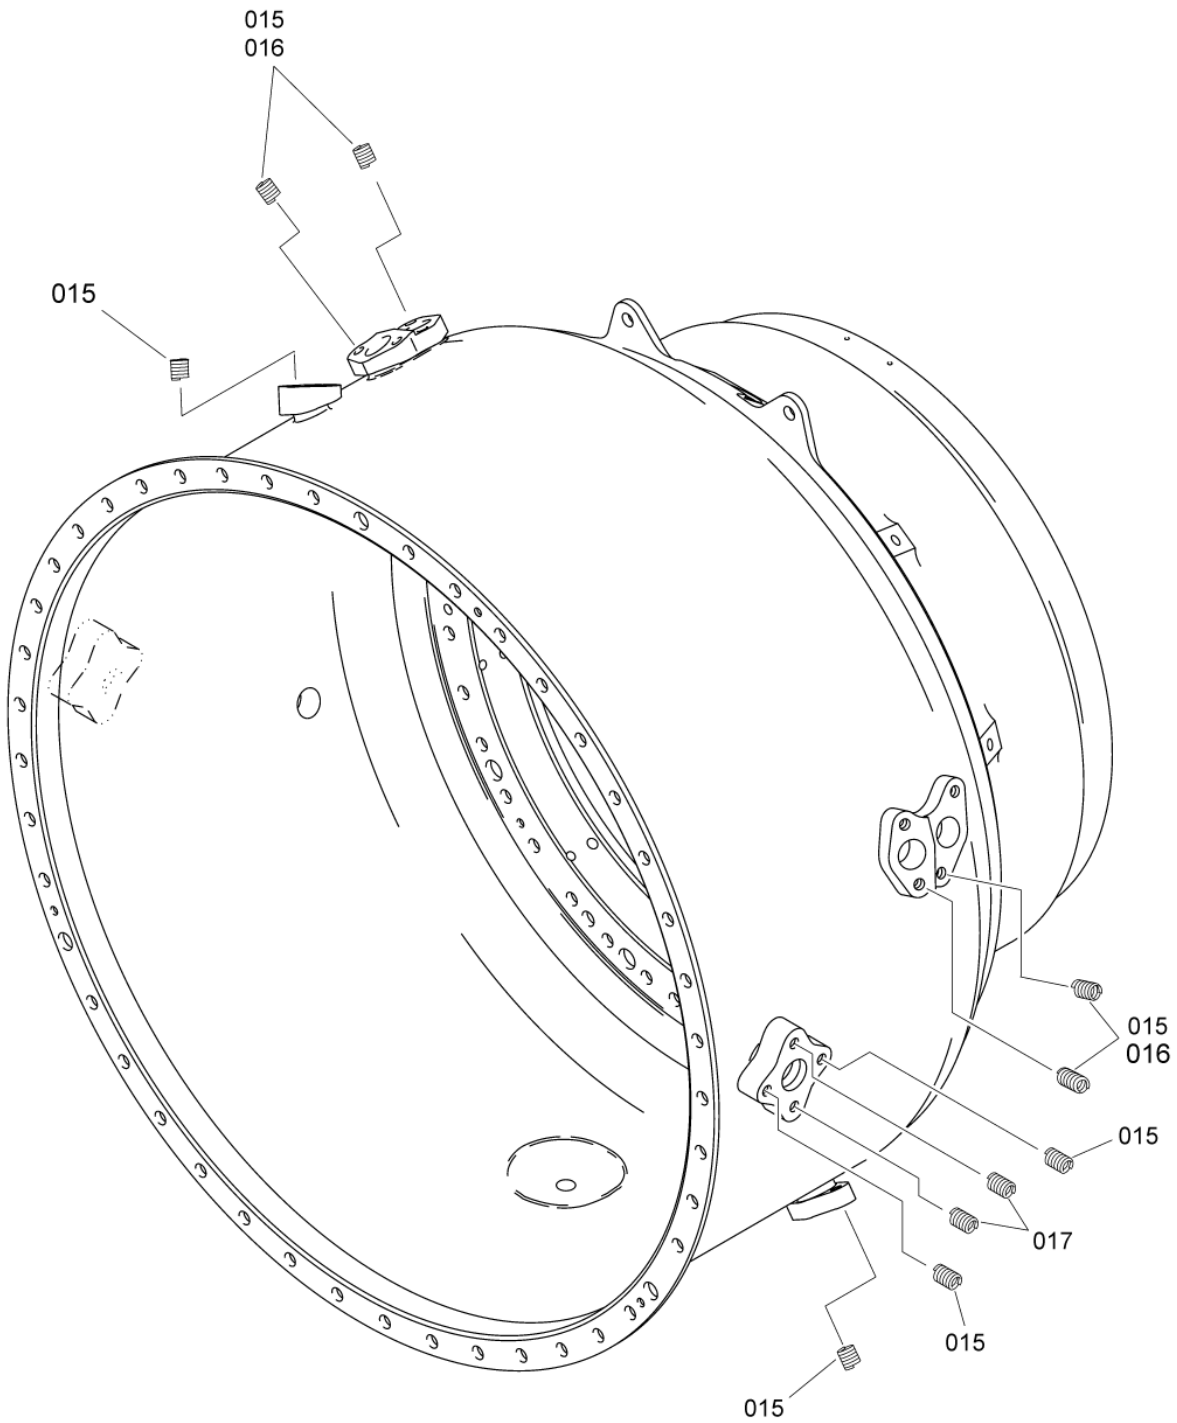

- ITEM NOT ILLUSTRATED

PAGE LEFT BLANK INTENTIONALLY

CASING, TURBINE, ASSY
Figure 01

SAFRAN HELICOPTER ENGINES

ARRIUS 2 F

MAINTENANCE SPARE PARTS CATALOG

FIGURE ITEM	PART NUMBER	AIRL. STOCK No.	DESCRIPTION	EFFECT	QTY
			1 2 3 4 5 6 7		
01					
-001	0319257200		CASING,TURBINE,ASSY NON PROCURABLE PRE ACR (AE 46073)	a	RF
-001A	0319257210		CASING,TURBINE,ASSY NON PROCURABLE PRE TF 046A (AE 49688) ALTERNATE ITEM 001	b	RF
-001B	0319218430		CASING,TURBINE,ASSY NON PROCURABLE POST TF 046A (AE 49688) REFER TO CHAP. 72-42-20 FIG.01 ITEM 500	c	RF
015	EN3542-050063		. THREAD, INSERT - VI9005 (9729105082) PRE TF 046A (AE 49688)		56
-015A	EN3542-050063		. THREAD, INSERT - VI9005 (9729105082) PRE ACR (AE 50579) POST TF 046A (AE 49688)		54
-015B	EN3542-050063		. THREAD, INSERT - VI9005 (9729105082) POST ACR (AE 50579)		46
016	EN3542-050081		. THREAD, INSERT - VI9005 (9729105081) POST ACR (AE 50579)		8
017	AS3305-04		. THREAD, INSERT - V81349 (9907425015)		4