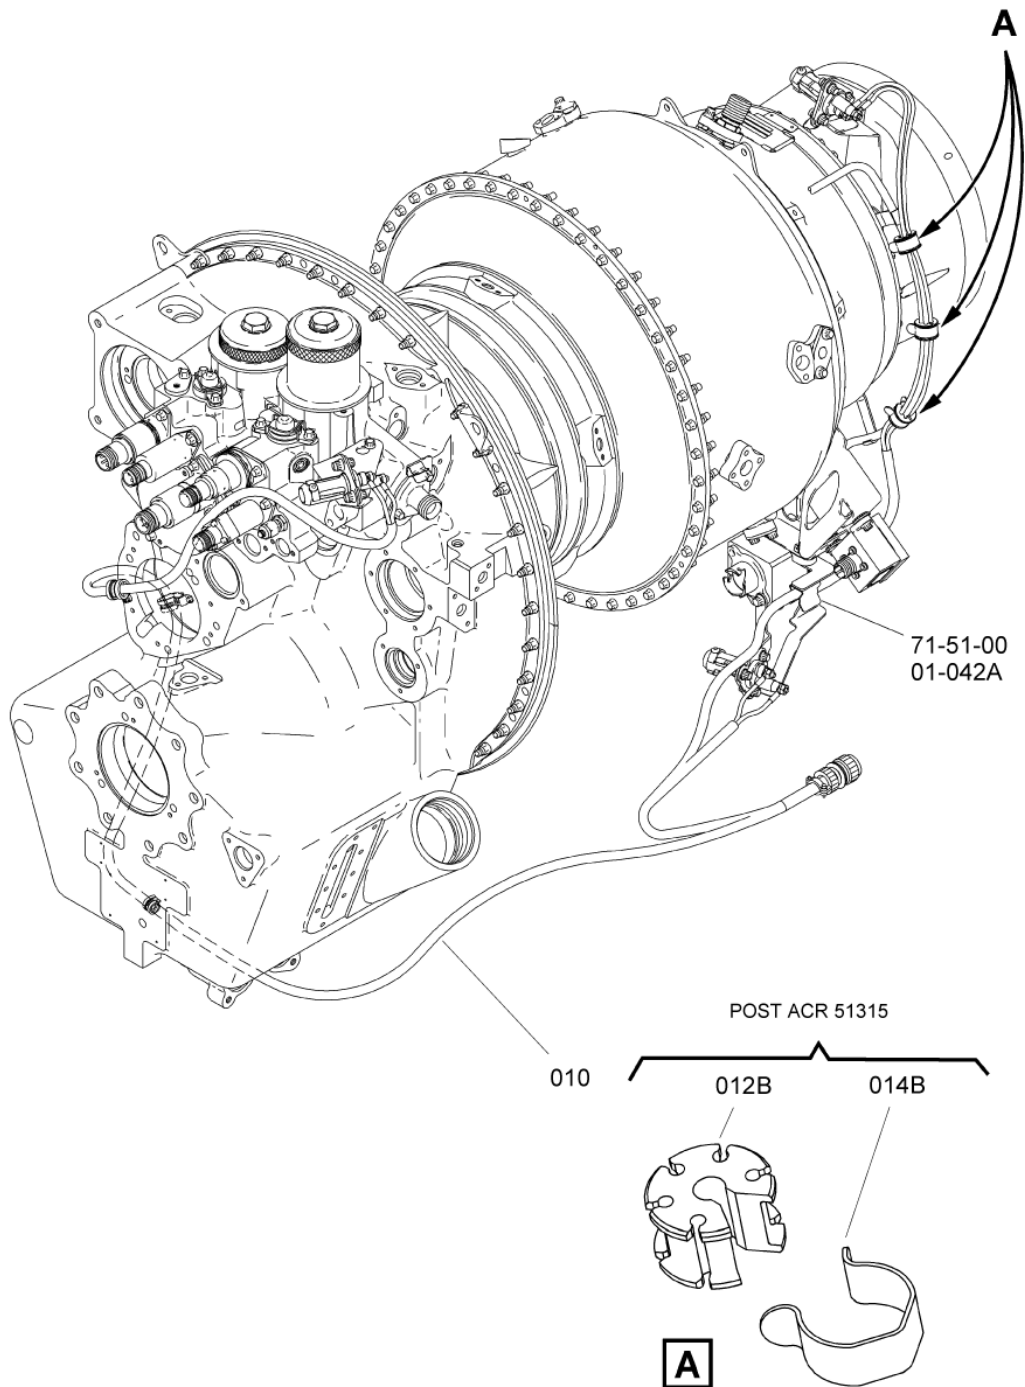

INST., HARNESS, FIRE DETECTION
Figure 01 (Sheet 2/2)