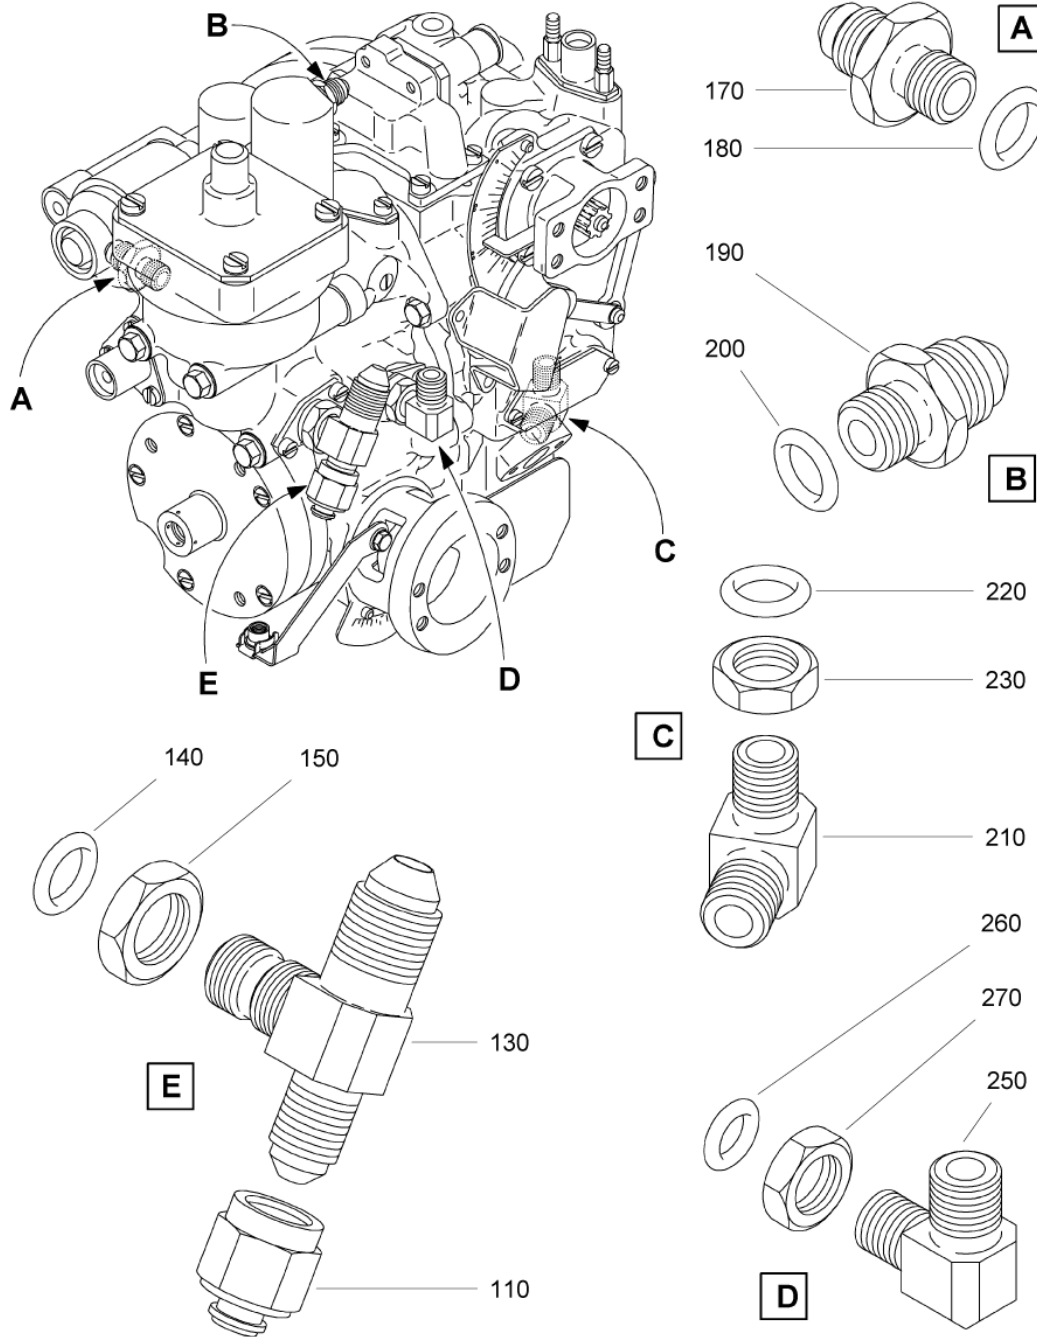

FUEL CONTROL UNIT,ADJUSTED
Figure 01 (Sheet 2/2)