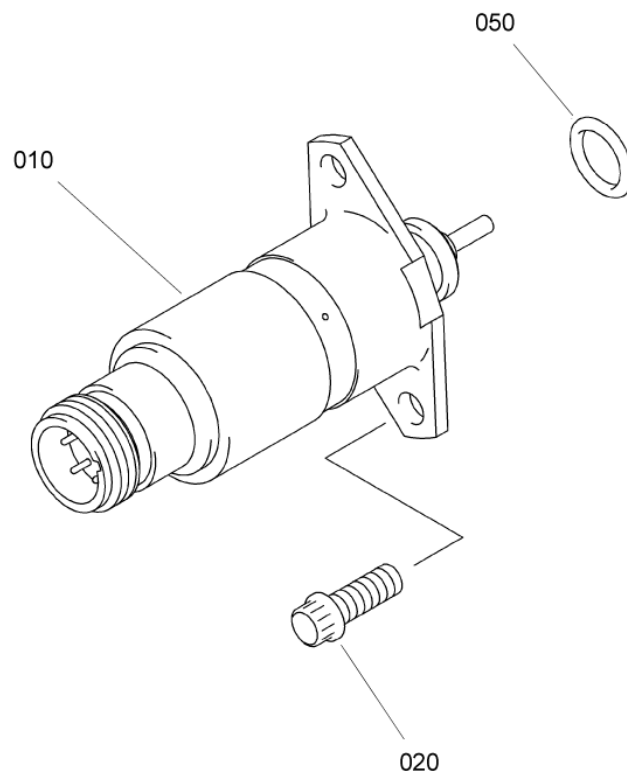

SAFRAN HELICOPTER ENGINES

ARRIUS 2 F

MAINTENANCE SPARE PARTS CATALOG

FIGURE ITEM	PART NUMBER	AIRL. STOCK No.	DESCRIPTION	EFFECT	QTY
			1 2 3 4 5 6 7		
01 -001	-		INST. SWITCH, LOW OIL PRESSURE NON PROCURABLE REFER TO CHAP. 79-00-00 FIG.01 ITEM 030		RF
010	8585-1		. SWITCH, LOW OIL PRESSURE - V98505 (9550170040) NON REPAIRABLE		1
020	EN3686050014		ATTACHING PARTS . SCREW - VI9005 (9836405014) PRE ACR (AE 64564)		1
-020A	EN3686050014		. SCREW - VI9005 (9836405014) POST ACR (AE 64564) ***		2
050	46012A00950		. PACKING, PREFORMED - VF0111 (9794410095)		1

- ITEM NOT ILLUSTRATED

INST. TRANSMITTER, OIL PRESSURE AND TEMPERATURE
Figure 01