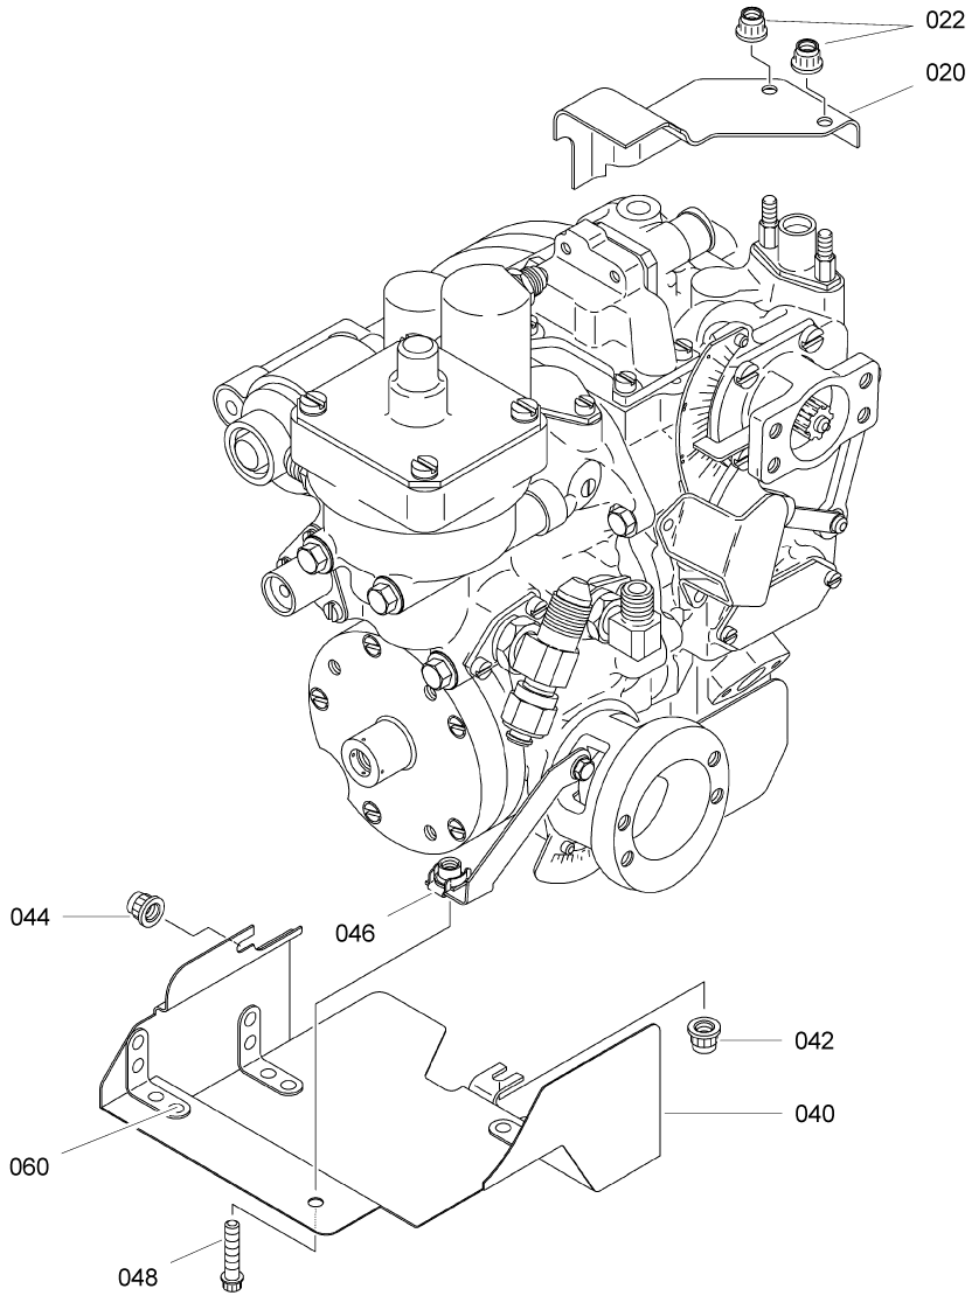

FUEL CONTROL UNIT,ADJUSTED
Figure 01 (Sheet 1/2)