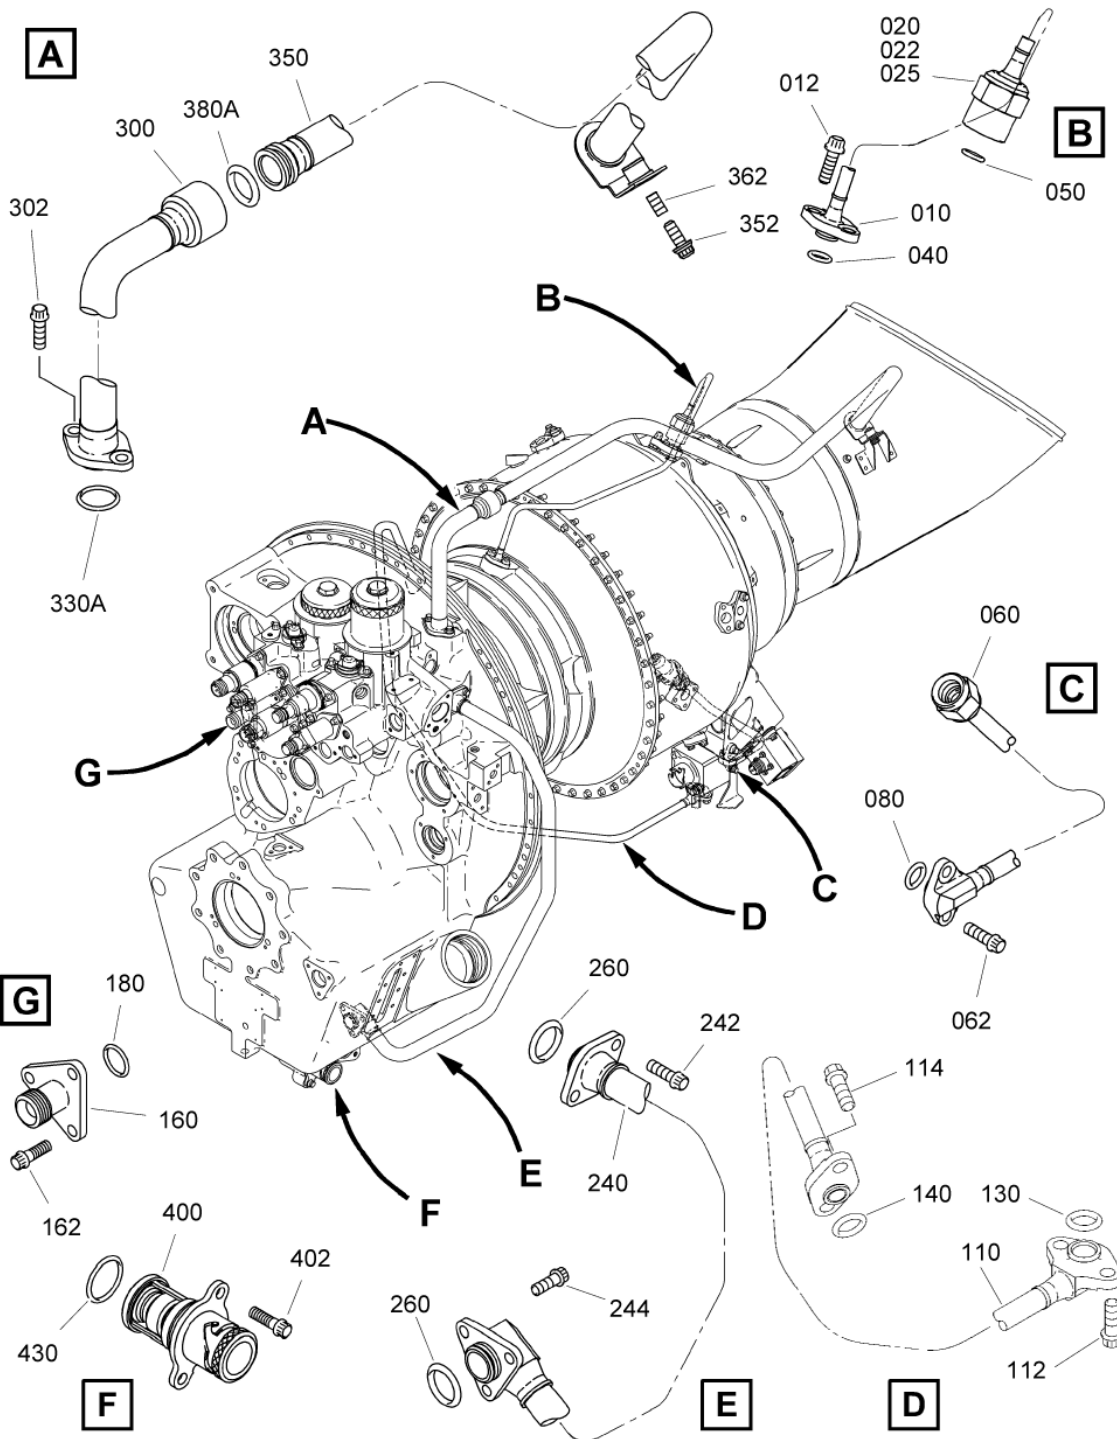

INST.,PIPES,OIL
Figure 01

SAFRAN HELICOPTER ENGINES

ARRIUS 2 F

MAINTENANCE SPARE PARTS CATALOG

FIGURE ITEM	PART NUMBER	AIRL. STOCK No.	DESCRIPTION	EFFECT	QTY
			1 2 3 4 5 6 7		
01					
-001	-		INST.,PIPES,OIL NON PROCURABLE REFER TO CHAP. 79-00-00 FIG.01 ITEM 020		RF
010	0319728050		. PIPE, SUPPLY, OIL, REAR BEARING PRE ACR (AE 45644)		1
-010A	0319728130		. PIPE, SUPPLY, OIL, REAR BEARING POST ACR (AE 45644)		1
			ATTACHING PARTS		
012	EN3686050016		. SCREW - VI9005 (9836405016) ***		2
020	0000130830		. . RING, RETAINING PART OF ITEM 010		1
-020A	0000130950		. . RING, RETAINING PRE ACR (AE 46645) PART OF ITEM 010A		1
-020B	0000130960		. . RING, RETAINING POST ACR (AE 46645) PART OF ITEM 010A		1
022	0000267000		. . NUT, UNION, EQUIPPED		1
025	01325164009		. . . THREAD, INSERT - VF1699 (0000190420)		1
040	46012A00750		. PACKING, PREFORMED - VF0111 (9794410075)		1
050	46012A00750		. PACKING, PREFORMED - VF0111 (9794410075)		1
-050A	K-011		. PACKING, PREFORMED - V075B2 (9560160490) PRE ACR (AE 69125) ALTERNATE ITEM 050		1
060	0319728040		. PIPE, SCAVENGE, OIL, REAR BEARING		1
			ATTACHING PARTS		
062	EN3686050016		. SCREW - VI9005 (9836405016) ***		2
080	46012A00950		. PACKING, PREFORMED - VF0111 (9794410095)		1
110	0319727930		. PIPE, SCAVENGE, OIL, REAR BEARING		1
			ATTACHING PARTS		
112	EN3686050016		. SCREW - VI9005 (9836405016)		2
114	EN3686050016		. SCREW - VI9005 (9836405016) ***		2
130	46012A00950		. PACKING, PREFORMED - VF0111 (9794410095)		1
140	46012A00750		. PACKING, PREFORMED - VF0111 (9794410075)		1
160	0000372240		. UNION, OIL OUTLET		1
			ATTACHING PARTS		
162	EN3686050016		. SCREW - VI9005 (9836405016) PRE ACR (AE 45587)		3
-162A	0000025820		. SCREW POST ACR (AE 45587) ***		3
180	46012A01250		. PACKING, PREFORMED - VF0111 (9794410125)		1
240	0319727940		. PIPE, SUPPLY, DEVICE, LUBRICATION		1

- ITEM NOT ILLUSTRATED