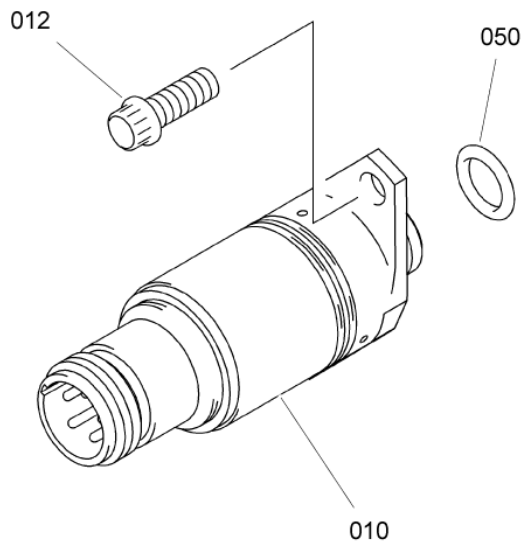

- ITEM NOT ILLUSTRATED

INST. TRANSMITTER TORQUE
Figure 01

SAFRAN HELICOPTER ENGINES

ARRIUS 2 F

MAINTENANCE SPARE PARTS CATALOG

FIGURE ITEM	PART NUMBER	AIRL. STOCK No.	DESCRIPTION	EFFECT	QTY
			1 2 3 4 5 6 7		
01 -001	-		INST. TRANSMITTER TORQUE NON PROCURABLE REFER TO CHAP. 77-00-00 FIG.01 ITEM 030		RF
010	CZ556V3		. TRANSMITTER, TORQUEMETER PRESSURE - VF2276 (9550170360) NON REPAIRABLE		1
012	EN3686050014		ATTACHING PARTS . SCREW - VI9005 (9836405014) ***		2
050	46012A00900		. PACKING, PREFORMED - VF0111 (9794410090)		1