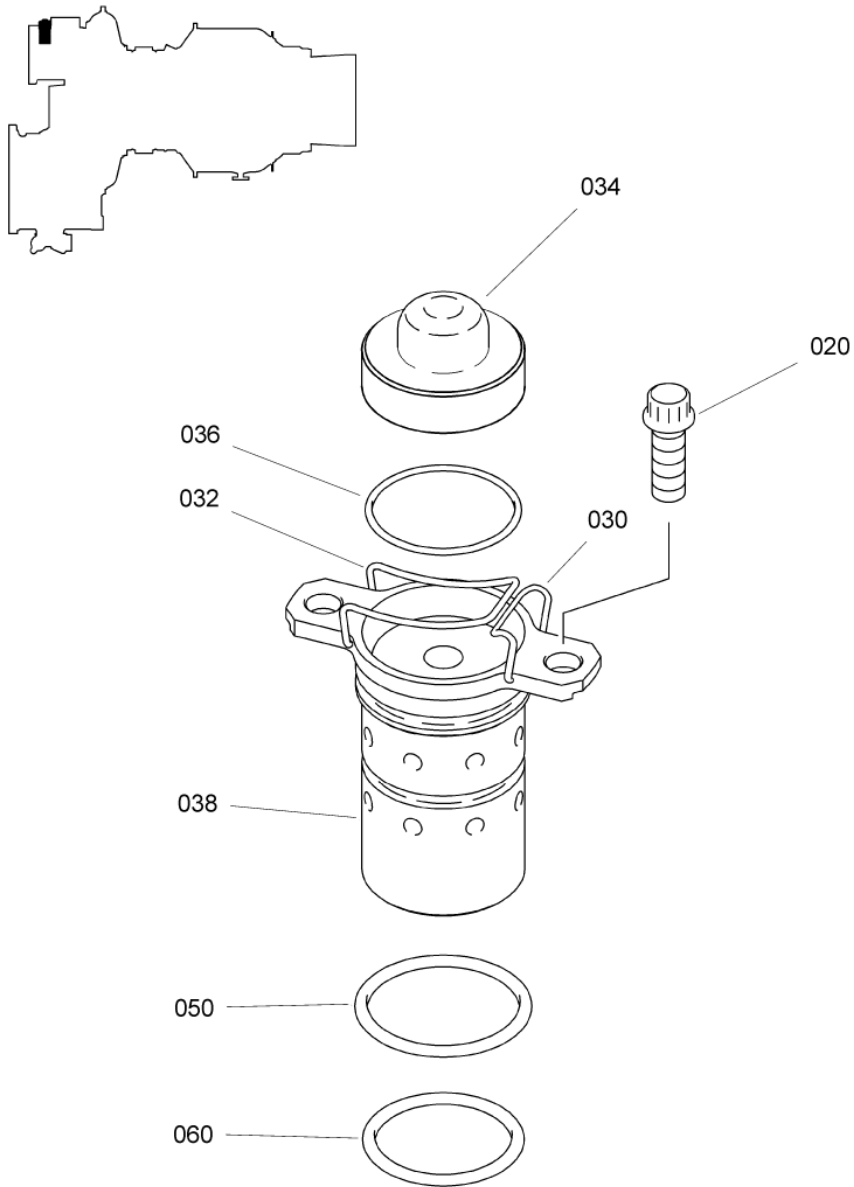

INST.,VISUAL INDIC.,FUEL FILTER BLOCKAGE
Figure 01

SAFRAN HELICOPTER ENGINES

ARRIUS 2 F

MAINTENANCE SPARE PARTS CATALOG

FIGURE ITEM	PART NUMBER	AIRL. STOCK No.	DESCRIPTION	EFFECT	QTY
			1 2 3 4 5 6 7		
01					
-001	-		INST.,VISUAL INDIC.,FUEL FILTER BLOCKAGE NON PROCURABLE REFER TO CHAP. 73-00-00 FIG.01 ITEM 080		RF
-010	JA00707A		. INDICATOR, VISUAL, BLOCKAGE, FILTER - VF0559 (9560167500) NON REPAIRABLE		1
			ATTACHING PARTS		
020	EN3686050014		. SCREW - VI9005 (9836405014) ***		2
030	07550200106559A		. . HOOK - VF0559 (9520011819) POST ACR (AE 49392)		1
032	07550200105559A		. . RING, RETAINING - VF0559 (9520011820) POST ACR (AE 49392)		1
034	PAO 1583 A		. . COVER, TRANSPARENT - VF0559 (9520011817) POST ACR (AE 49392)		1
036	9520011818		. . PACKING, PREFORMED 9520011818 IS THE SAFRAN HE PART NUMBER FOR: VF0559 - AJ-0187701780EAO POST ACR (AE 49392)		1
-036A	46012A01800		. . PACKING, PREFORMED - VF0111 (9794410180) POST ACR (AE 49392)		1
038	JA02054A		. . INDICATOR, VISUAL, BLOCKAGE - VF0559 (9520011824) POST ACR (AE 49392)		1
050	46012A02360		. PACKING, PREFORMED - VF0111 (9794410236)		1
060	46012A02120		. PACKING, PREFORMED - VF0111 (9794410212)		1

- ITEM NOT ILLUSTRATED