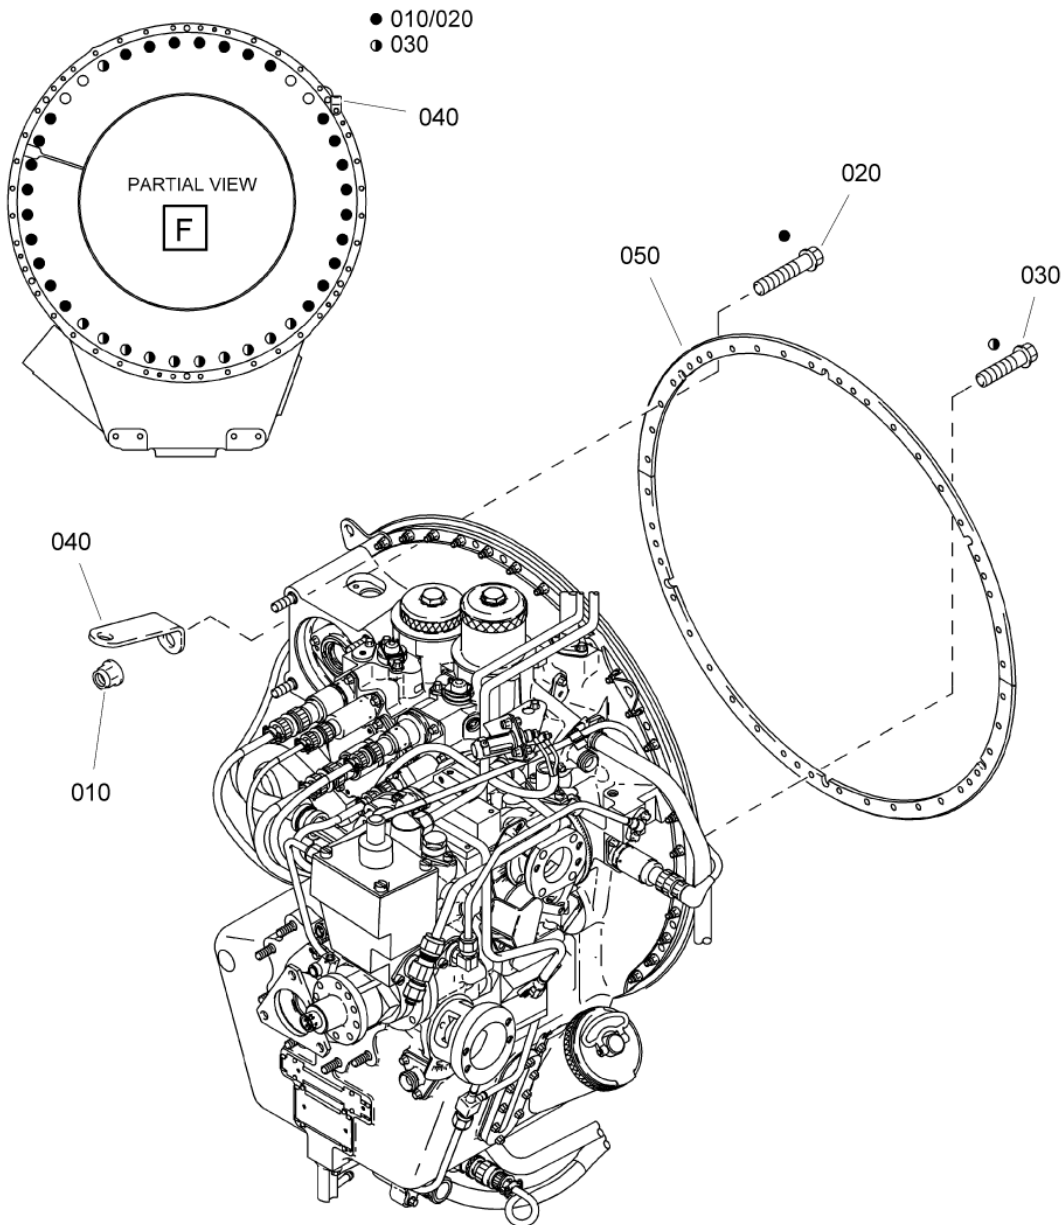

MODULE,REDUCTION GEAR,UNDRESSED
Figure 01