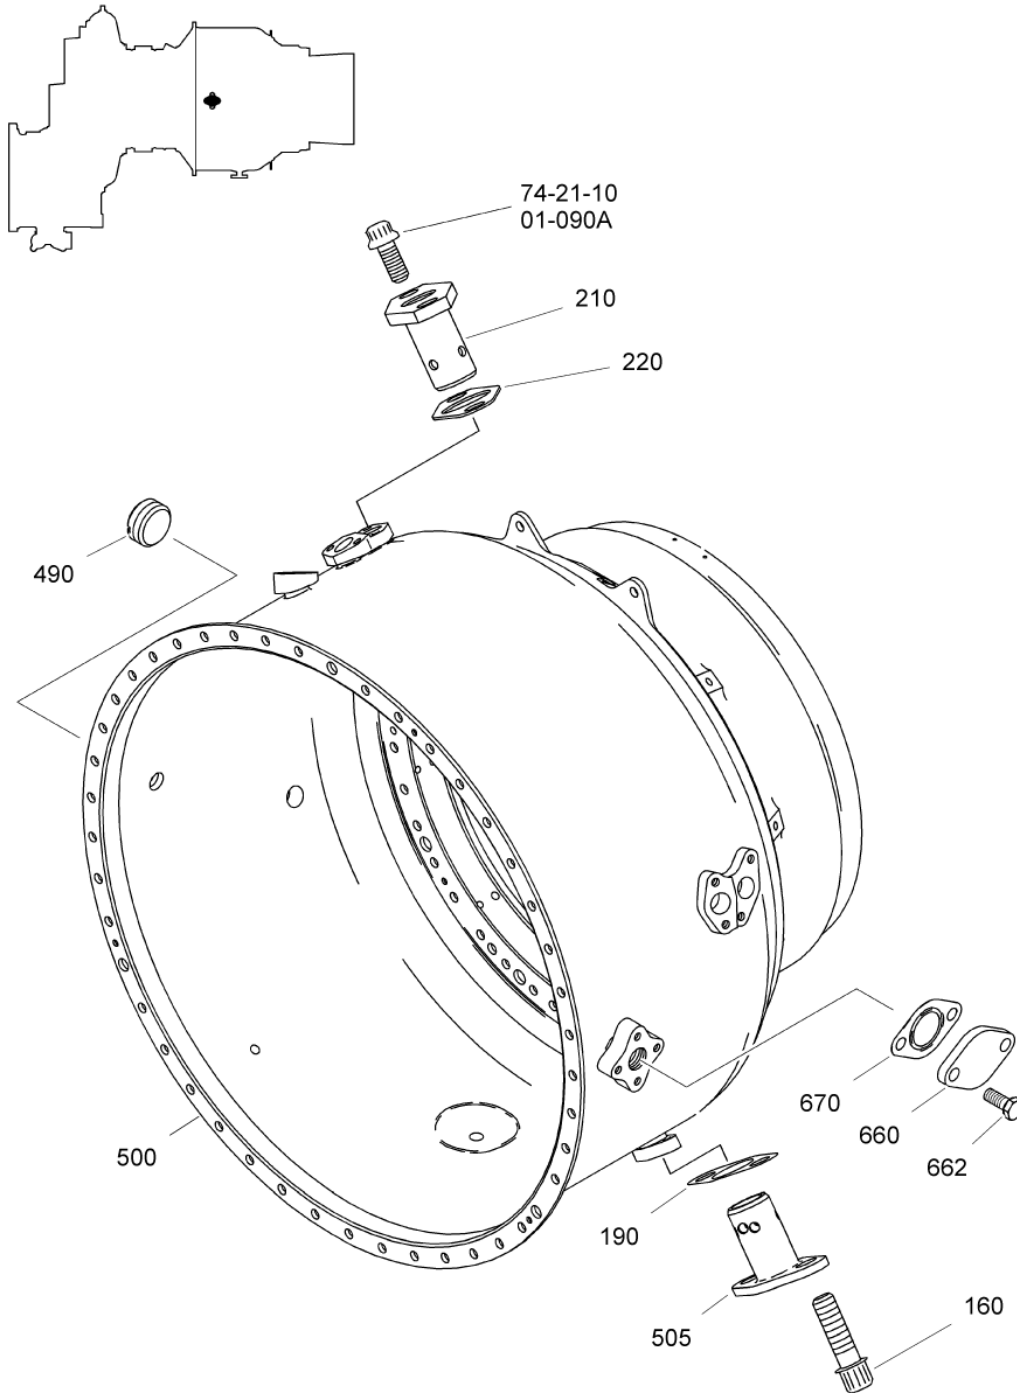

SUB/MOD. CASING/BEARING/PT
Figure 01 (Sheet 2/2)

SAFRAN HELICOPTER ENGINES

ARRIUS 2 F

MAINTENANCE SPARE PARTS CATALOG

FIGURE ITEM	PART NUMBER	AIRL. STOCK No.	DESCRIPTION	EFFECT	QTY
			1 2 3 4 5 6 7		
01					
-001	-		SUB/MOD. CASING/BEARING/PT NON PROCURABLE REFER TO CHAP. 72-42-05 FIG.01 ITEM 150		RF
010	EN2928-050014		. SCREW - VI9005 (9836005014)		15
030	0319417080		. DIFFUSER ASSY, EXHAUST REPAIRABLE PRE ACR (AE 47101)		1
-030A	0319417960		. DIFFUSER ASSY, EXHAUST REPAIRABLE POST ACR (AE 47101) REFER TO CHAP.72-42-24 FOR DETAILS		1
040	0319411150		. RING, POWER TURBINE POST TF 022A BECOMES ITEM 040A PRE TF 022A (AE 47599)		1
-040A	0319411880		. RING, POWER TURBINE POST TF 022A (AE 47599) RETROFIT ITEM 040		1
050	0319411220		. FERRULE, COOLING		1
060	A17761-203-2		. SEGMENT - VK1209 (9560163960)		2
090	0000080860		. NUT POST TF 045A BECOMES ITEM 090A PRE TF 045A (AE 48847)		5
-090A	0000080990		. NUT POST TF 045A (AE 48847) RETROFIT ITEM 090		5
100	0319457040		. WHEEL ASSY, POWER TURBINE PRE ACR (AE 47061)		1
-100A	0319457050		. WHEEL ASSY, POWER TURBINE POST ACR (AE 47061)		1
160	EN3686050010		. SCREW - VI9005 (9836405010) PRE ACR (AE 51035)		4
-160A	EN2928-050010		. SCREW - VI9005 (9836005010) PRE ACR (AE 51035)		4
-160B	EN3686050012		. SCREW - VI9005 (9836405012) POST ACR (AE 51035)		4
-160C	EN2928-050012		. SCREW - VI9005 (9836005012) POST ACR (AE 51035)		4
190	0319301180		. SEAL		2
210	0319301730		. SLEEVE, IGNITER		2
220	0000230850		. SEAL		2
460	9866205026		. NUT 9866205026 IS THE SAFRAN HE PART NUMBER FOR: VF0111 - 22526-050 VI9005 - EN2906-050		1
490	0000600310		. JET PRE ACR (AE 45262)		2
-490A	0000600340		. JET POST ACR (AE 45262) PRE TF 008A (AE 46957)		2

- ITEM NOT ILLUSTRATED