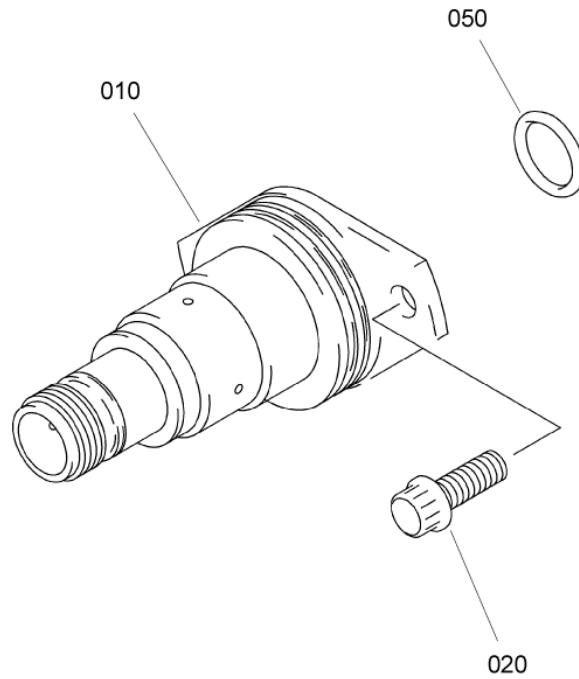

INST.,SWITCH,FUEL LOW PRESSURE
Figure 01

SAFRAN HELICOPTER ENGINES

ARRIUS 2 F

MAINTENANCE SPARE PARTS CATALOG

FIGURE ITEM	PART NUMBER	AIRL. STOCK No.	DESCRIPTION	EFFECT	QTY
			1 2 3 4 5 6 7		
01 -001	-		INST. SWITCH, FUEL LOW PRESSURE NON PROCURABLE REFER TO CHAP. 73-00-00 FIG.01 ITEM 090		RF
010	12927		. SWITCH, LOW FUEL PRESSURE - V98505 (9550170280) NON REPAIRABLE		1
020	EN3686050014		ATTACHING PARTS . SCREW - VI9005 (9836405014) PRE ACR (AE 47354)		2
-020A	EN3686050018		. SCREW - VI9005 (9836405018) PRE ACR (AE 48298) POST ACR (AE 47354)		2
-020B	EN2926-050014		. SCREW - VI9005 (9836205014) POST ACR (AE 48298) ***		2
050	46012A00900		. PACKING, PREFORMED - VF0111 (9794410090)		1

- ITEM NOT ILLUSTRATED