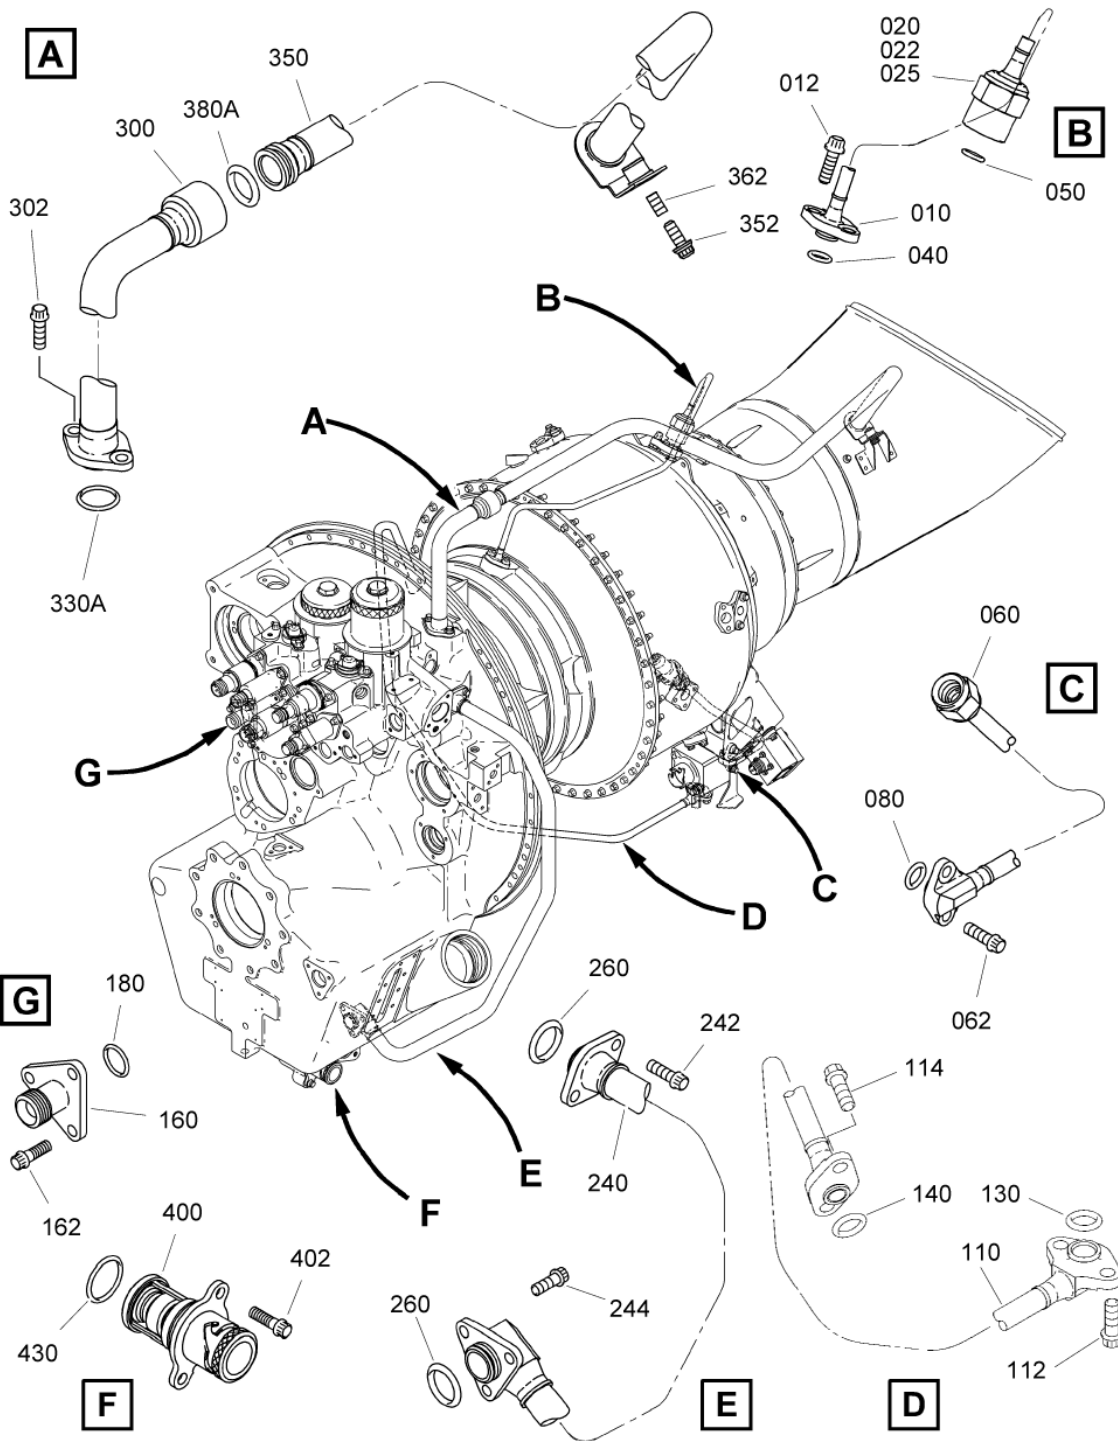

INST., PIPES, OIL
Figure 01

SAFRAN HELICOPTER ENGINES

ARRIUS 2 F

MAINTENANCE SPARE PARTS CATALOG

FIGURE ITEM	PART NUMBER	AIRL. STOCK No.	DESCRIPTION	EFFECT	QTY
			1 2 3 4 5 6 7		
01					
-001	-		INST.,PIPES,OIL NON PROCURABLE REFER TO CHAP. 79-00-00 FIG.01 ITEM 020		RF
010	0319728050		. PIPE, SUPPLY, OIL, REAR BEARING PRE ACR (AE 45644)		1
-010A	0319728130		. PIPE, SUPPLY, OIL, REAR BEARING POST ACR (AE 45644)		1
			ATTACHING PARTS		
012	EN3686050016		. SCREW - VI9005 (9836405016) ***		2
020	0000130830		. . RING, RETAINING PART OF ITEM 010		1
-020A	0000130950		. . RING, RETAINING PRE ACR (AE 46645) PART OF ITEM 010A		1
-020B	0000130960		. . RING, RETAINING POST ACR (AE 46645) PART OF ITEM 010A		1
022	0000267000		. . NUT, UNION, EQUIPPED		1
025	01325164009		. . . THREAD, INSERT - VF1699 (0000190420)		1
040	46012A00750		. PACKING, PREFORMED - VF0111 (9794410075)		1
050	46012A00750		. PACKING, PREFORMED - VF0111 (9794410075)		1
-050A	K-011		. PACKING, PREFORMED - V075B2 (9560160490) PRE ACR (AE 69125) ALTERNATE ITEM 050		1
060	0319728040		. PIPE, SCAVENGE, OIL, REAR BEARING		1
			ATTACHING PARTS		
062	EN3686050016		. SCREW - VI9005 (9836405016) ***		2
080	46012A00950		. PACKING, PREFORMED - VF0111 (9794410095)		1
110	0319727930		. PIPE, SCAVENGE, OIL, REAR BEARING		1
			ATTACHING PARTS		
112	EN3686050016		. SCREW - VI9005 (9836405016)		2
114	EN3686050016		. SCREW - VI9005 (9836405016) ***		2
130	46012A00950		. PACKING, PREFORMED - VF0111 (9794410095)		1
140	46012A00750		. PACKING, PREFORMED - VF0111 (9794410075)		1
160	0000372240		. UNION, OIL OUTLET		1
			ATTACHING PARTS		
162	EN3686050016		. SCREW - VI9005 (9836405016) PRE ACR (AE 45587)		3
-162A	0000025820		. SCREW POST ACR (AE 45587) ***		3
180	46012A01250		. PACKING, PREFORMED - VF0111 (9794410125)		1
240	0319727940		. PIPE, SUPPLY, DEVICE, LUBRICATION		1

- ITEM NOT ILLUSTRATED