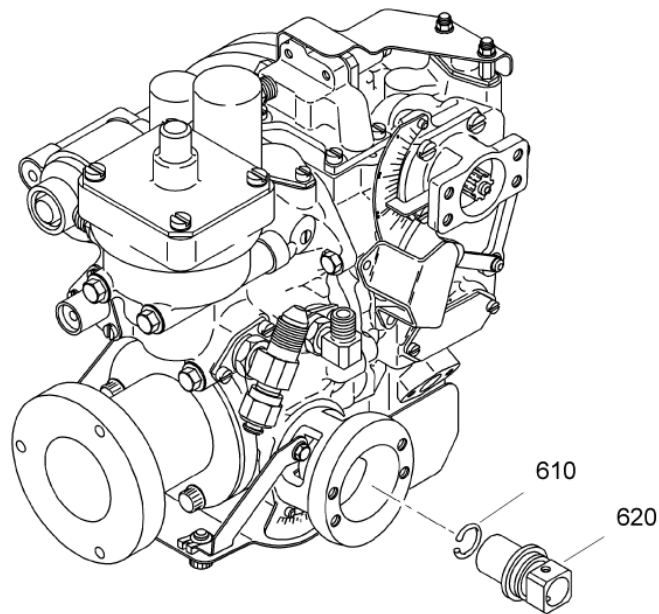

INST.,METERING-LEVER-CAM
Figure 05