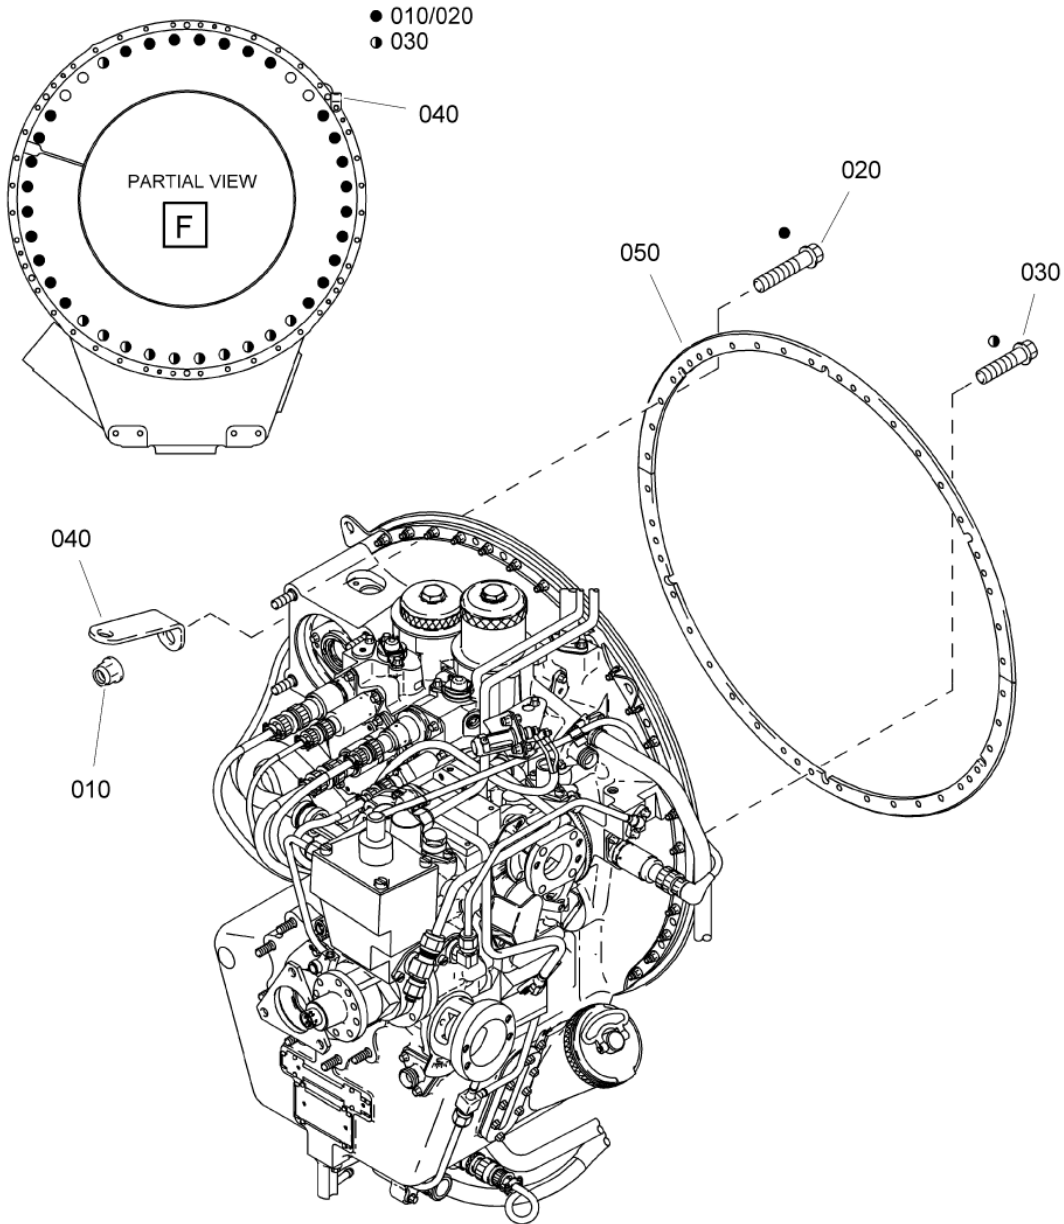

MODULE,REDUCTION GEAR,UNDRESSED
Figure 01