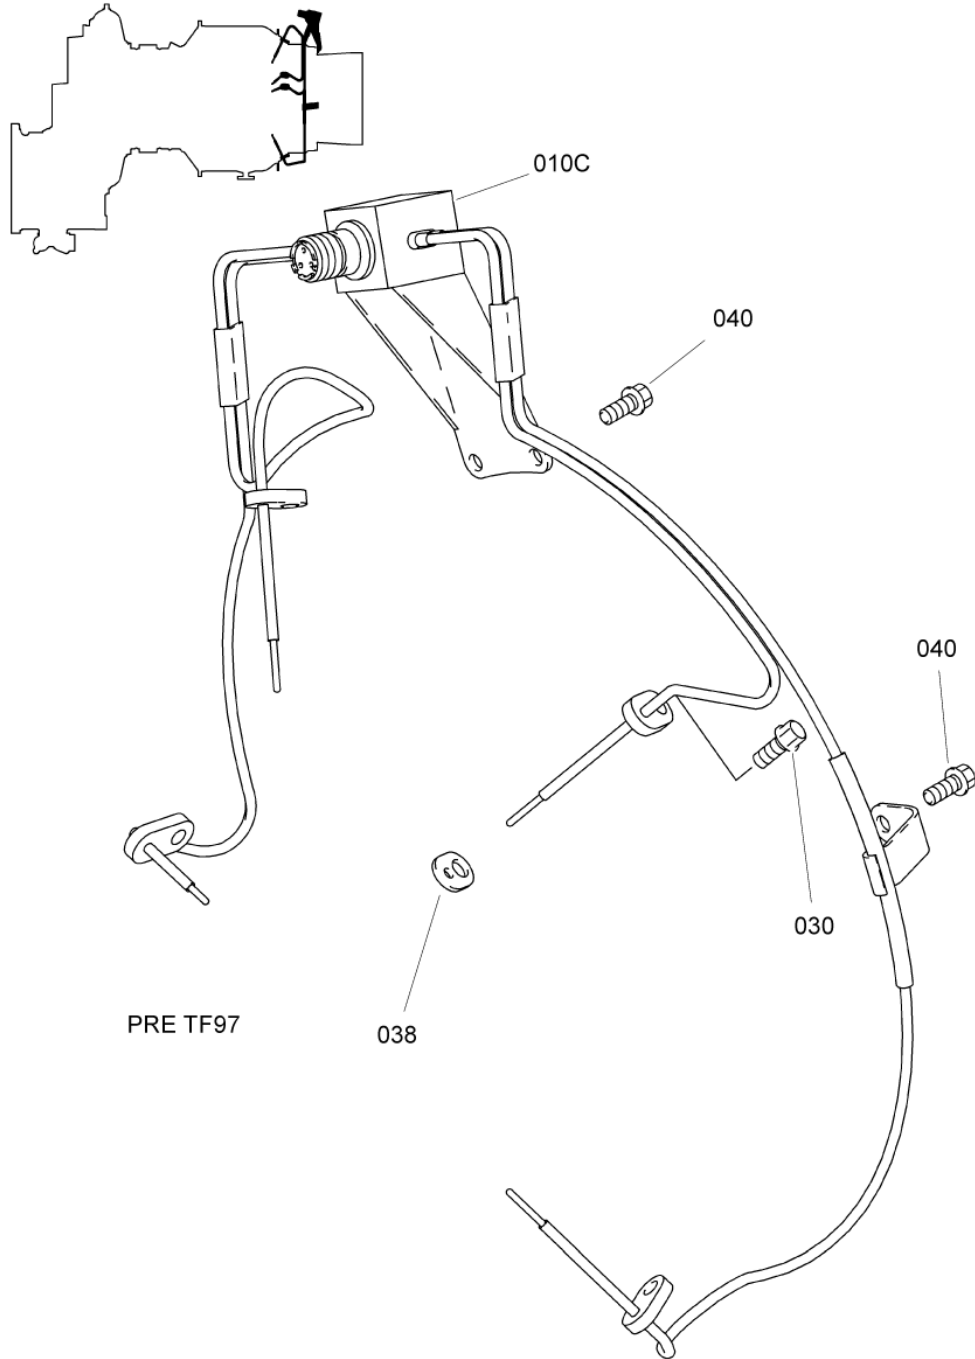

ARRIUS 2 F

INST., HARNESS, PYROMETRIC
Figure 01 (Sheet 1/2)