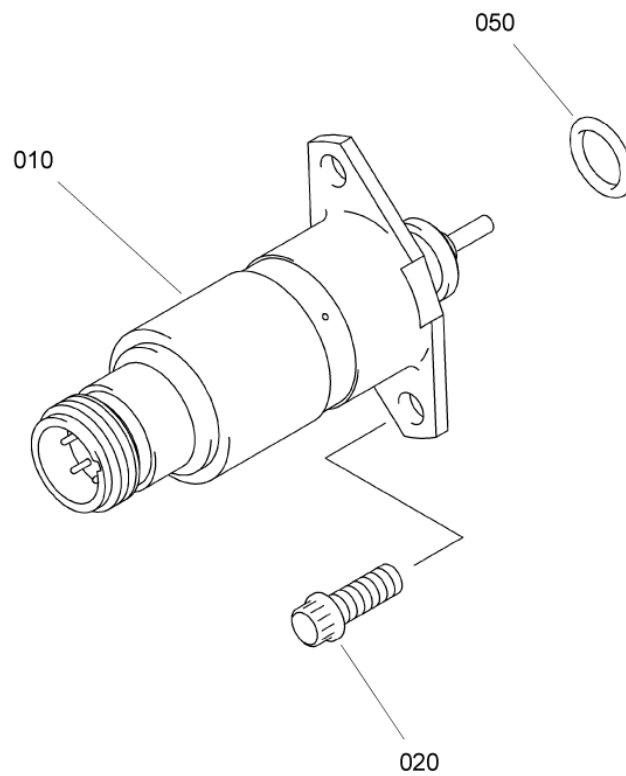

INST. TRANSMITTER, OIL PRESSURE AND TEMPERATURE
Figure 01

SAFRAN HELICOPTER ENGINES

ARRIUS 2 F

MAINTENANCE SPARE PARTS CATALOG

FIGURE ITEM	PART NUMBER	AIRL. STOCK No.	DESCRIPTION	EFFECT	QTY
			1 2 3 4 5 6 7		
01 -001	-		INST. TRANSMITTER, OIL PRESSURE AND TEMPERATURE NON PROCURABLE REFER TO CHAP. 79-00-00 FIG.01 ITEM 040		RF
010	CZH55V3		. TRANSMITTER,OIL PRESSURE AND TEMPERATURE - VF2276 (9550170370) NON REPAIRABLE		1
-010A	APT-189A-145G		. TRANSMITTER,OIL PRESSURE AND TEMPERATURE - V34345 (9550177750) NON REPAIRABLE POST ACR (AE 68829) ALTERNATE ITEM 010		1
020	EN3686050014		ATTACHING PARTS . SCREW - VI9005 (9836405014) PRE ACR (AE 48298)		2
-020A	EN3686050018		. SCREW - VI9005 (9836405018) POST ACR (AE 48298) ***		2
050	46012A01000		. PACKING, PREFORMED - VF0111 (9794410100)		1

- ITEM NOT ILLUSTRATED