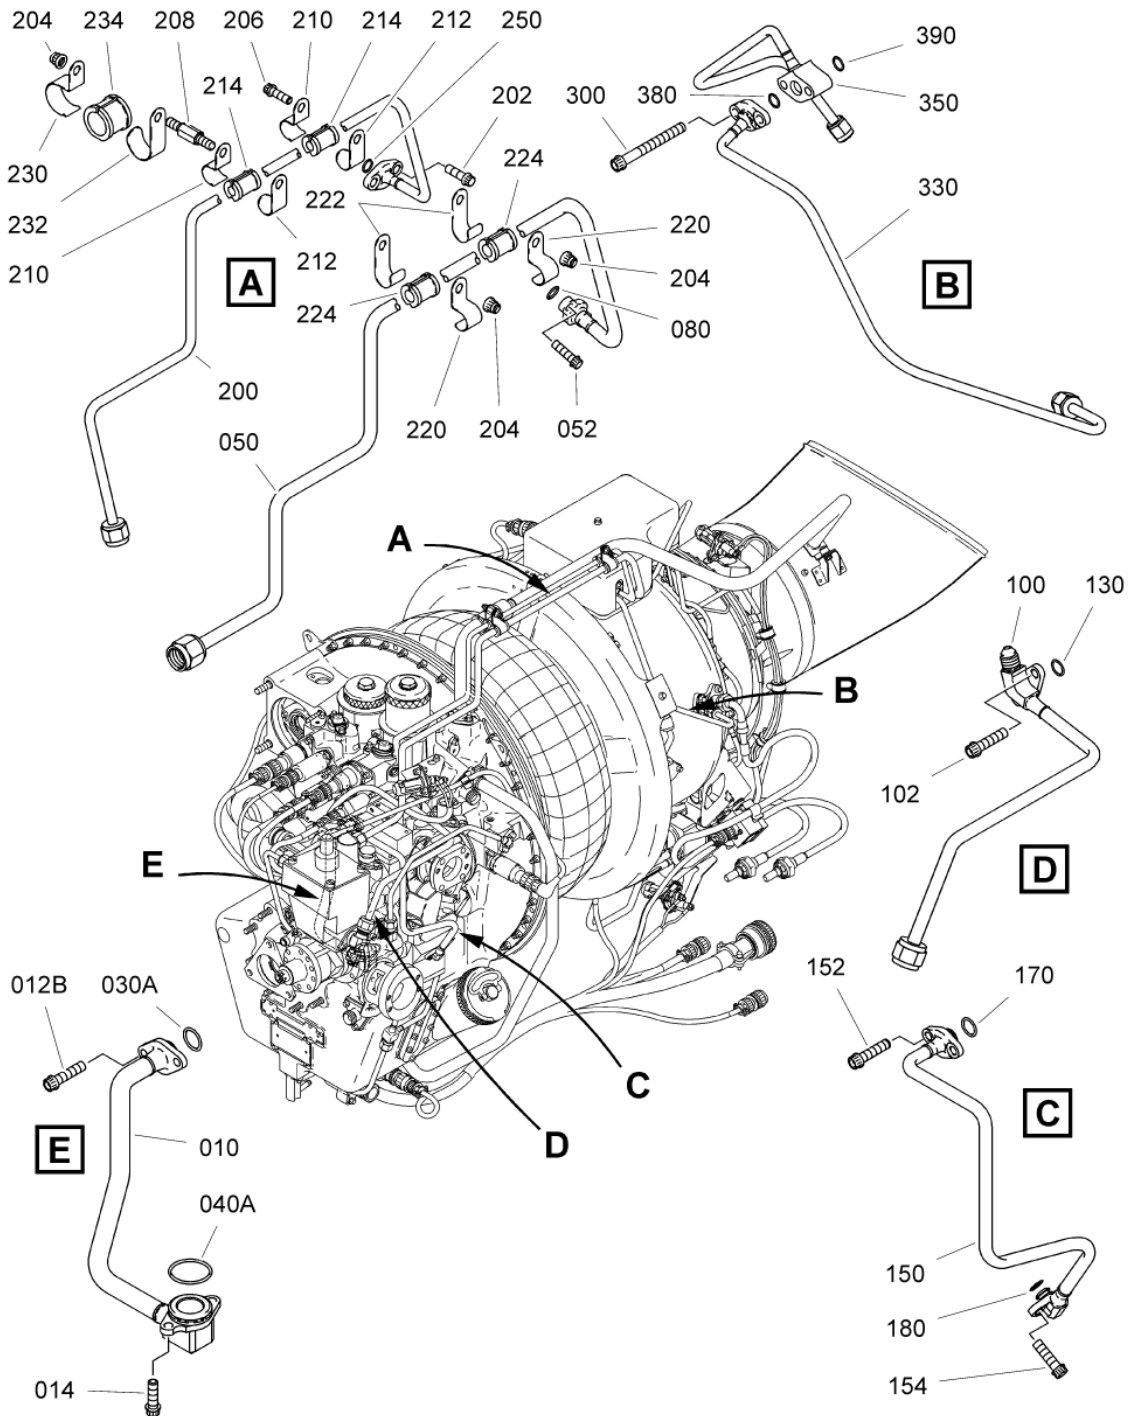

SAFRAN HELICOPTER ENGINES

ARRIUS 2 F

MAINTENANCE SPARE PARTS CATALOG

FIGURE ITEM	PART NUMBER	AIRL. STOCK No.	DESCRIPTION	EFFECT	QTY
			1 2 3 4 5 6 7		
01					
-001	0319307840		INJECTOR ASSY REFER TO CHAP. 74-21-10 FIG.01 ITEM 040 REFER TO CHAP. 74-21-10 FIG.01 ITEM 030		RF
010	0319307830		. NIPPLE		1
020	9752100080		. SEAL		1
030	0319307380		. FILTER ASSY		1
040	0319300140		. SPRING		1
050	0319301030		. DUCT		1
060	0319301060		. CHIP		1
080	0319301650		. BODY,INJECTOR		1

- ITEM NOT ILLUSTRATED

INST., PIPES, FUEL
Figure 01