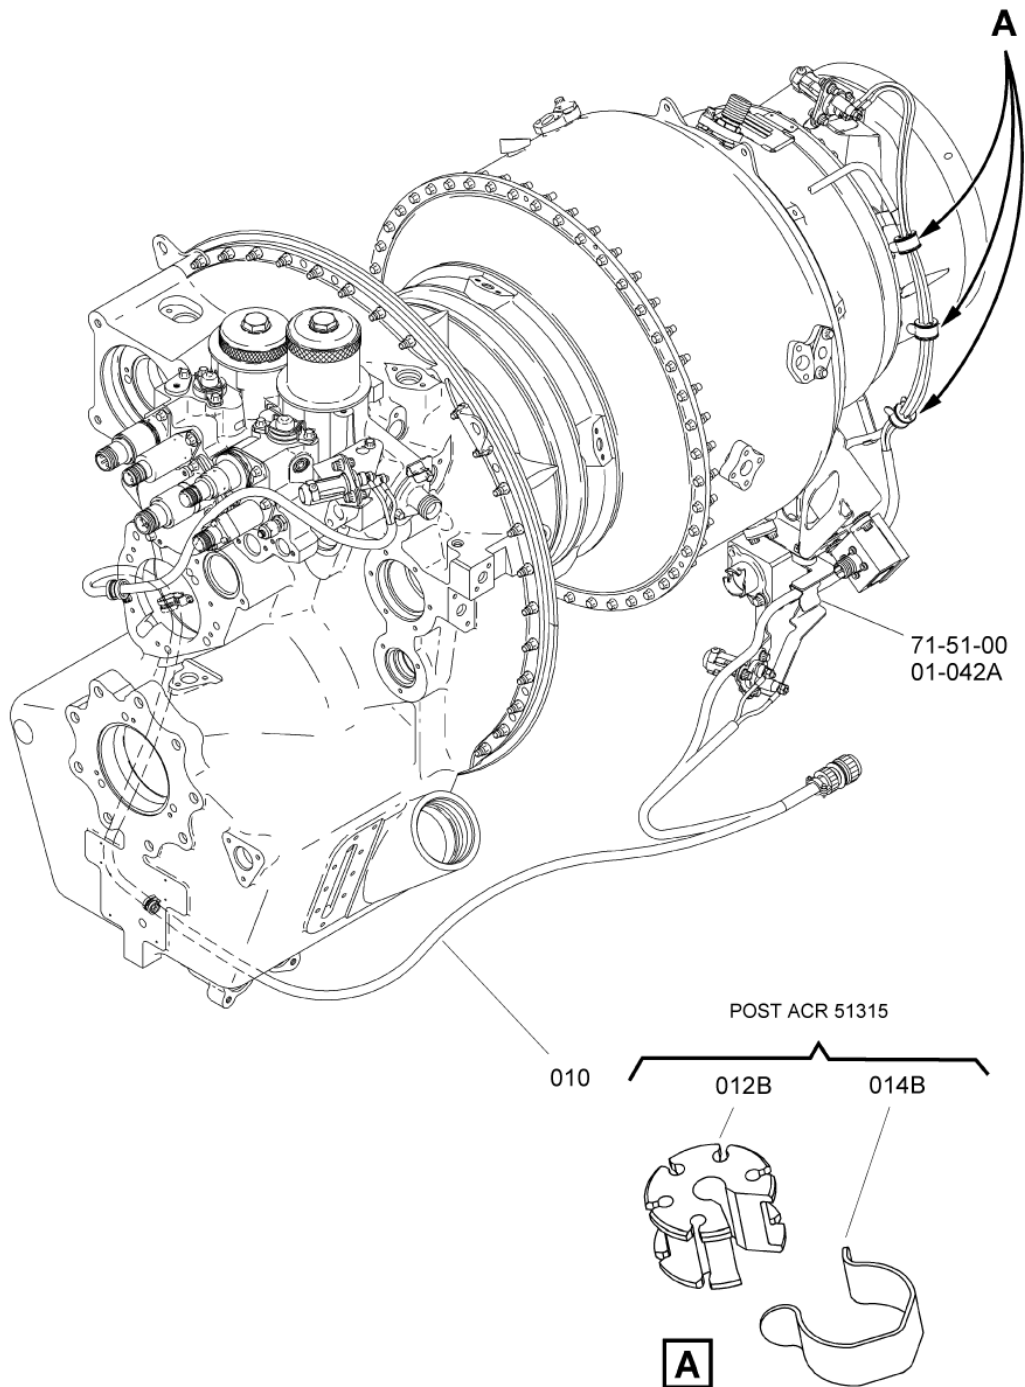

INST.,HARNESS,FIRE DETECTION
Figure 01 (Sheet 2/2)