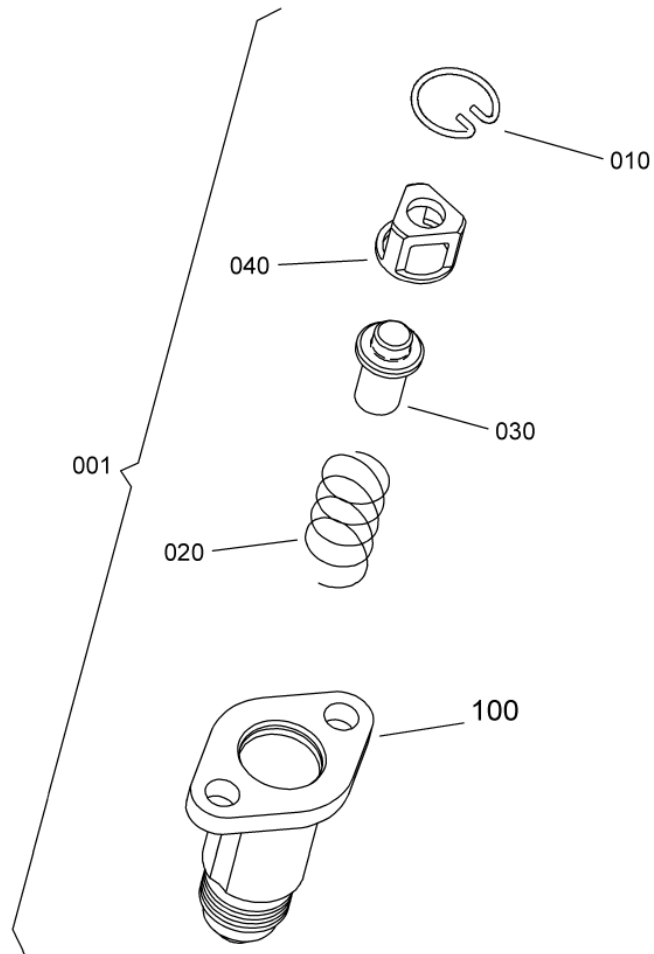

VALVE ASSY,DRAIN
Figure 01

SAFRAN HELICOPTER ENGINES

ARRIUS 2 F

MAINTENANCE SPARE PARTS CATALOG

FIGURE ITEM	PART NUMBER	AIRL. STOCK No.	DESCRIPTION	EFFECT	QTY
			1 2 3 4 5 6 7		
01					
-001	0292687250		VALVE ASSY,DRAIN REFER TO CHAP. 71-71-00 FIG.01 ITEM 200	a	RF
010	0000130850		. RING,RETAINING		1
020	0292680560		. SPRING		1
030	0292680530		. NEEDLE,VALVE		1
-040A	0292680650		. SLEEVE POST ACR (AE 46738)		1
100	0292680370		. BODY,VALVE NON REPAIRABLE NON PROCURABLE		1

- ITEM NOT ILLUSTRATED