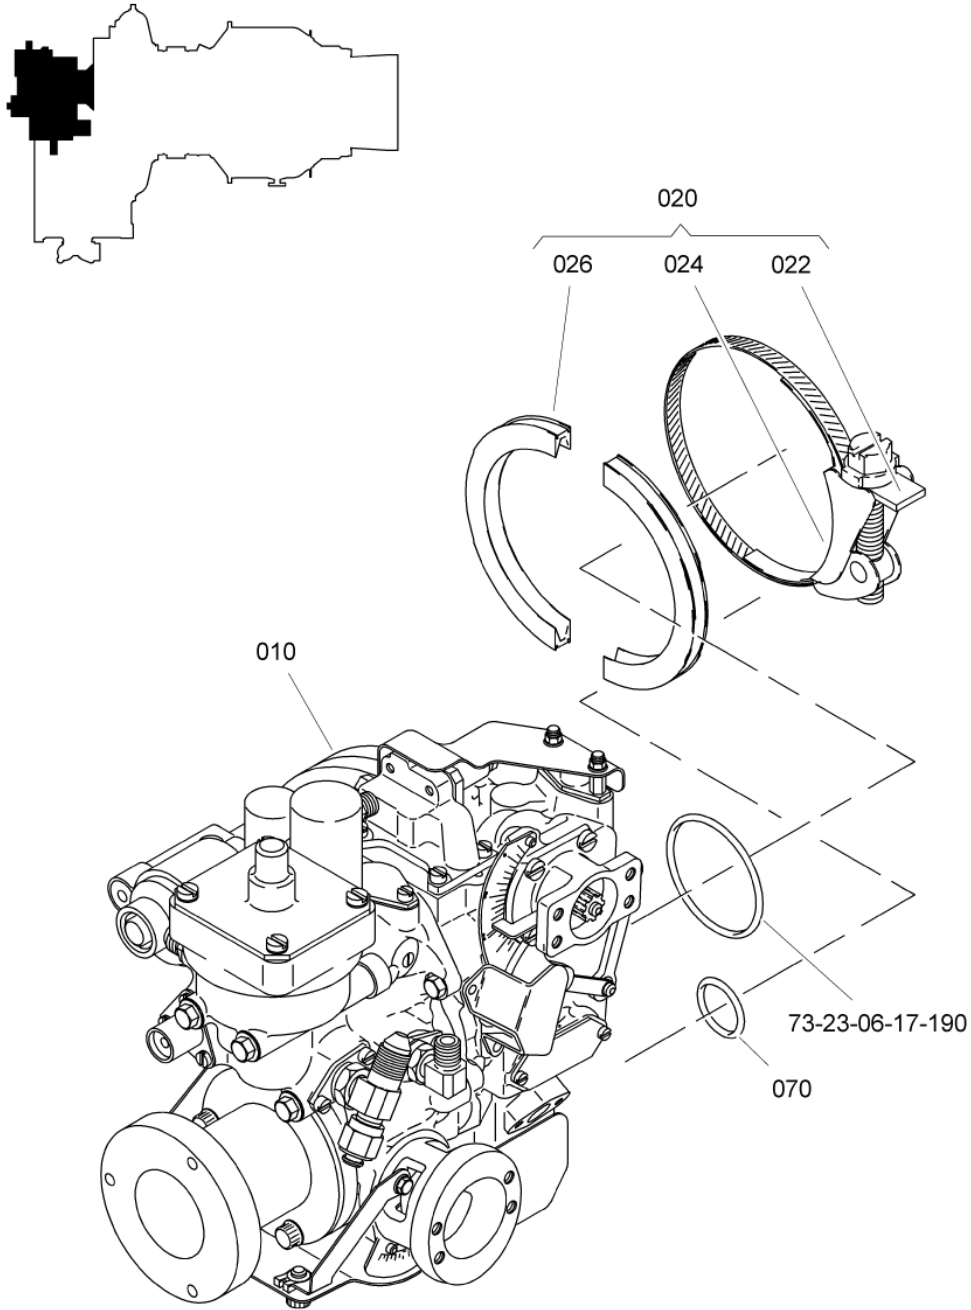

INST.,PUMP AND METERING VALVE ASSY,ADJUSTED
Figure 01 (Sheet 3/3)