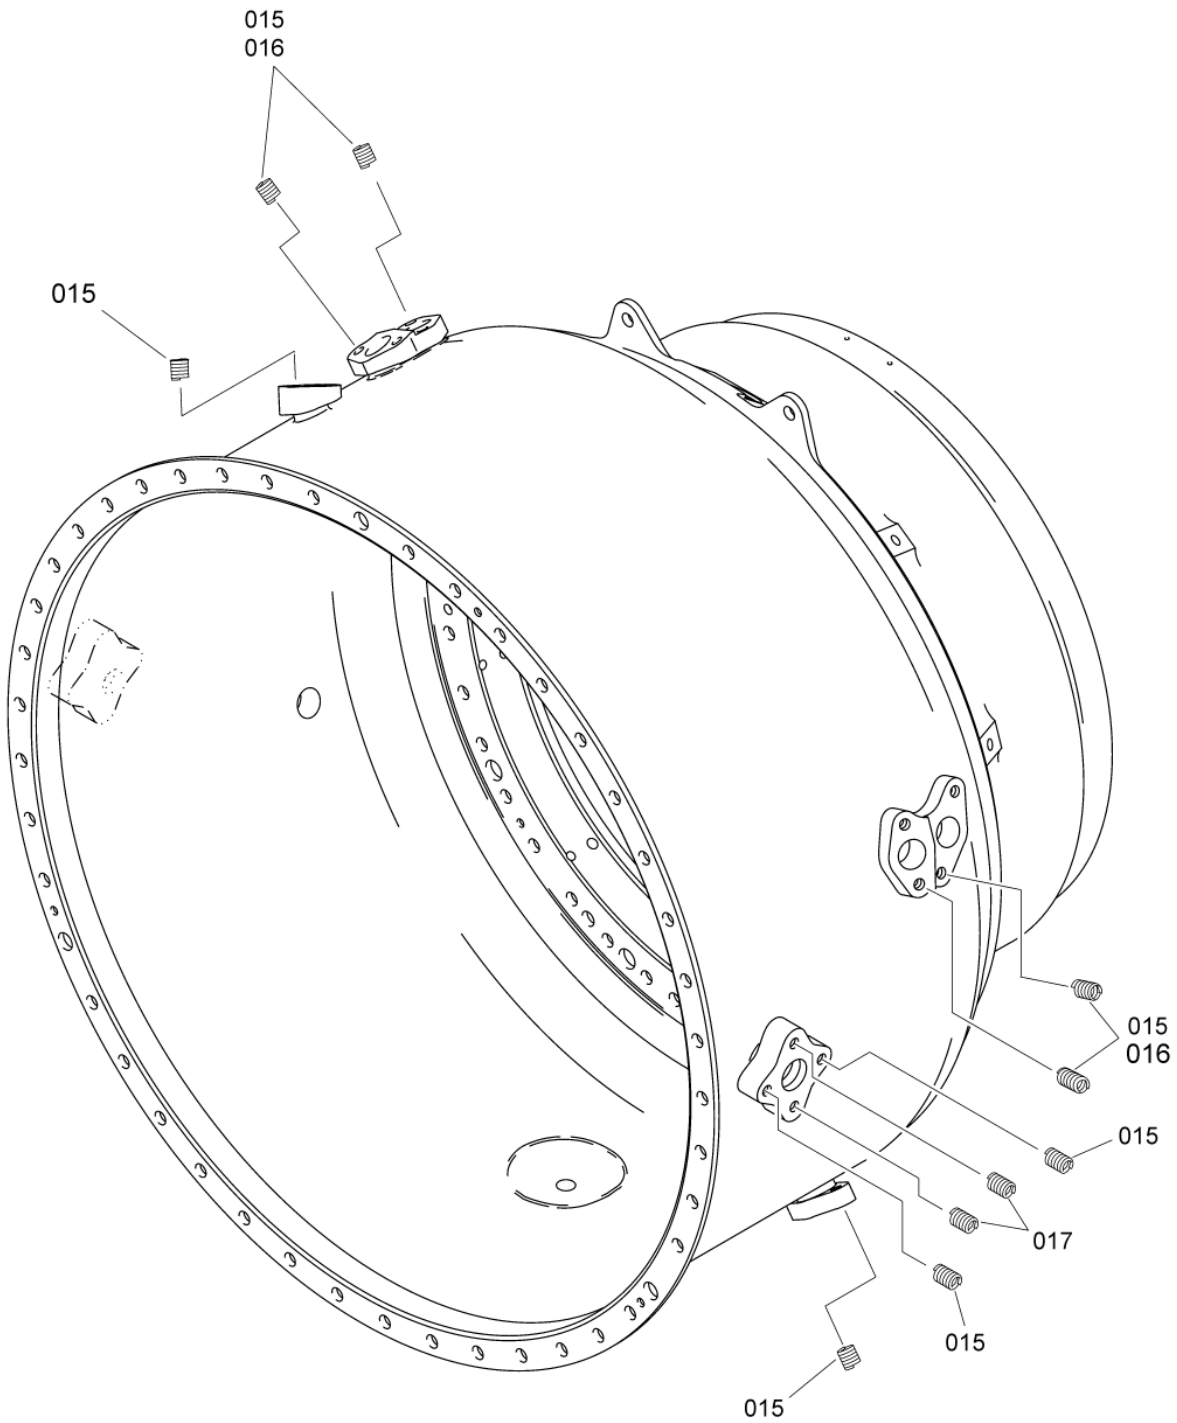

- ITEM NOT ILLUSTRATED

PAGE LEFT BLANK INTENTIONALLY

CASING, TURBINE, ASSY
Figure 01

SAFRAN HELICOPTER ENGINES

ARRIUS 2 F

MAINTENANCE SPARE PARTS CATALOG

FIGURE ITEM	PART NUMBER	AIRL. STOCK No.	DESCRIPTION	EFFECT	QTY
			1 2 3 4 5 6 7		
01					
-001	0319257200		CASING,TURBINE,ASSY NON PROCURABLE PRE ACR (AE 46073)	a	RF
-001A	0319257210		CASING,TURBINE,ASSY NON PROCURABLE PRE TF 046A (AE 49688) ALTERNATE ITEM 001	b	RF
-001B	0319218430		CASING,TURBINE,ASSY NON PROCURABLE POST TF 046A (AE 49688) REFER TO CHAP. 72-42-20 FIG.01 ITEM 500	c	RF
015	EN3542-050063		. THREAD, INSERT - VI9005 (9729105082) PRE TF 046A (AE 49688)		56
-015A	EN3542-050063		. THREAD, INSERT - VI9005 (9729105082) PRE ACR (AE 50579) POST TF 046A (AE 49688)		54
-015B	EN3542-050063		. THREAD, INSERT - VI9005 (9729105082) POST ACR (AE 50579)		46
016	9729105081		. THREAD, INSERT POST ACR (AE 50579)		8
017	AS3305-04		. THREAD, INSERT - V81349 (9907425015)		4