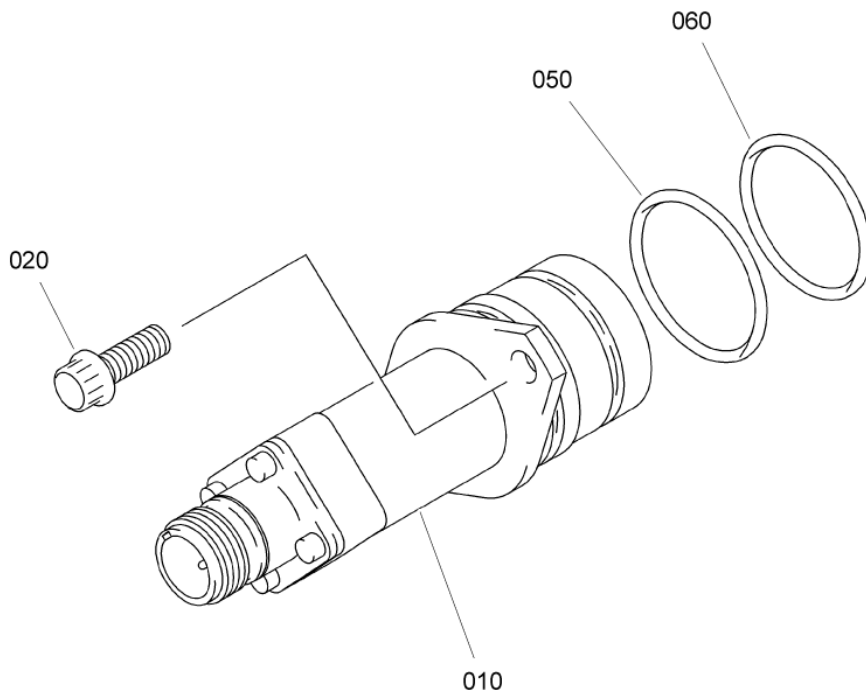

INST. PRESSURE SWITCH, PRE-BLOCKAGE, FUEL FILTER
Figure 01

SAFRAN HELICOPTER ENGINES

ARRIUS 2 F

MAINTENANCE SPARE PARTS CATALOG

FIGURE ITEM	PART NUMBER	AIRL. STOCK No.	DESCRIPTION	EFFECT	QTY
			1 2 3 4 5 6 7		
01 -001	-		INST. PRESSURE SWITCH, PRE-BLOCKAGE, FUEL FILTER NON PROCURABLE REFER TO CHAP. 73-00-00 FIG.01 ITEM 070		RF
010	JA00706A		. PRESSURE SWITCH, PRE-BLOCKAGE, FUEL FILTER - VF0559 (9550172880) NON REPAIRABLE PRE ACR (AE 62568)		1
-010A	JAO3499A		. PRESSURE SWITCH, PRE-BLOCKAGE, FUEL FILTER - VF0559 (9550001900) POST ACR (AE 62568)		1
020	EN3686050014		ATTACHING PARTS . SCREW - VI9005 (9836405014) ***		2
050	46012A02360		. PACKING, PREFORMED - VF0111 (9794410236)		1
060	46012A02240		. PACKING, PREFORMED - VF0111 (9794410224)		1

- ITEM NOT ILLUSTRATED