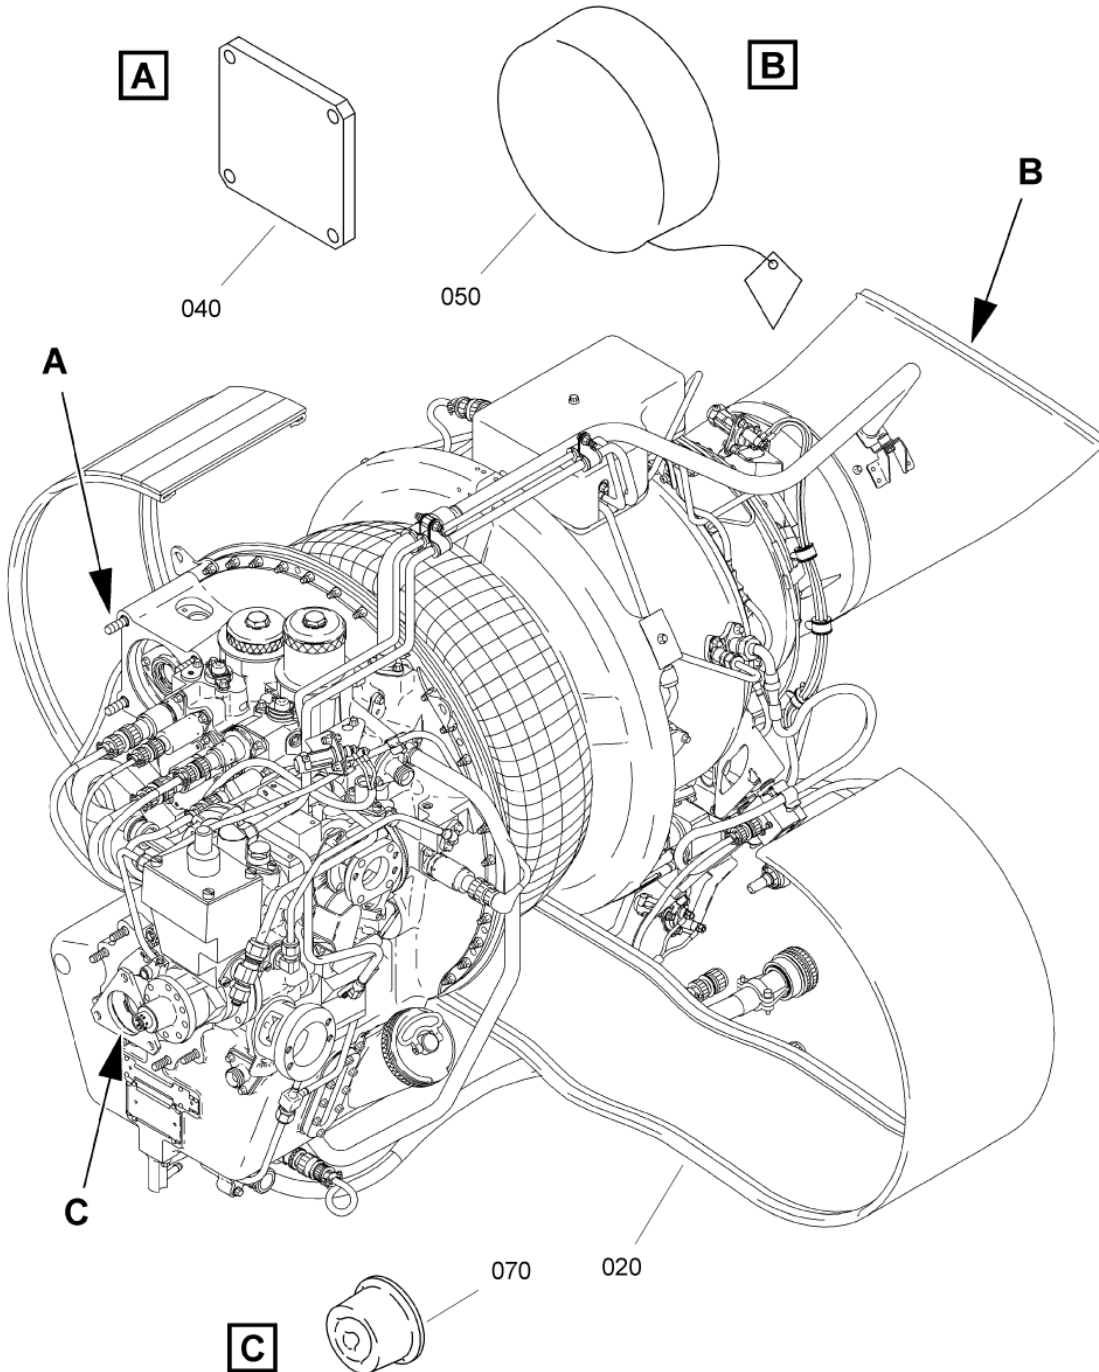

INST.,BLANKS
Figure 01 (Sheet 1/2)