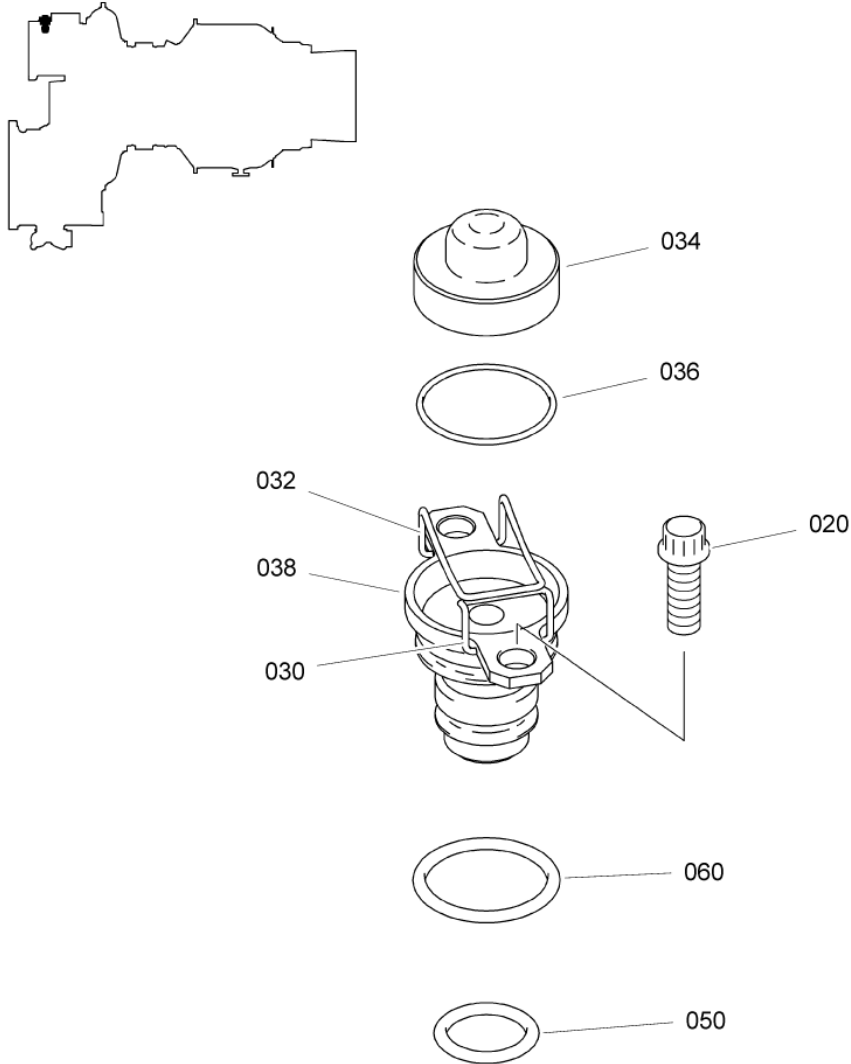

- ITEM NOT ILLUSTRATED

INST.,VISUAL INDIC.,OIL PRE-BLOCKAGE
Figure 01

SAFRAN HELICOPTER ENGINES

ARRIUS 2 F

MAINTENANCE SPARE PARTS CATALOG

FIGURE ITEM	PART NUMBER	AIRL. STOCK No.	DESCRIPTION	EFFECT	QTY
			1 2 3 4 5 6 7		
01					
-001	-		INST.,VISUAL INDIC.,OIL PRE-BLOCKAGE NON PROCURABLE REFER TO CHAP. 79-00-00 FIG.01 ITEM 050		RF
-010	JA00875A		. INDICATOR, VISUAL, PRE-BLOCKAGE, FILTER - VF0559 (9560168040) NON REPAIRABLE		1
			ATTACHING PARTS		
020	EN3686050014		. SCREW - VI9005 (9836405014) ***		2
030	07550200106559A		. . HOOK - VF0559 (9520011819) POST ACR (AE 49392)		1
032	07550200105559A		. . RING, RETAINING - VF0559 (9520011820) POST ACR (AE 49392)		1
034	PAO 1583 A		. . COVER, TRANSPARENT - VF0559 (9520011817) POST ACR (AE 49392)		1
036	9520011818		. . PACKING, PREFORMED 9520011818 IS THE SAFRAN HE PART NUMBER FOR: VF0559 - AJ-0187701780EAO POST ACR (AE 49392)		1
-036A	46012A01800		. . PACKING, PREFORMED - VF0111 (9794410180) POST ACR (AE 49392)		1
038	JAO2055A		. . INDICATOR, FILTER PRE-BLOCKAGE - VF0559 (9520011825) POST ACR (AE 49392)		1
050	46012A01250		. PACKING, PREFORMED - VF0111 (9794410125)		1
060	46012A01900		. PACKING, PREFORMED - VF0111 (9794410190)		1