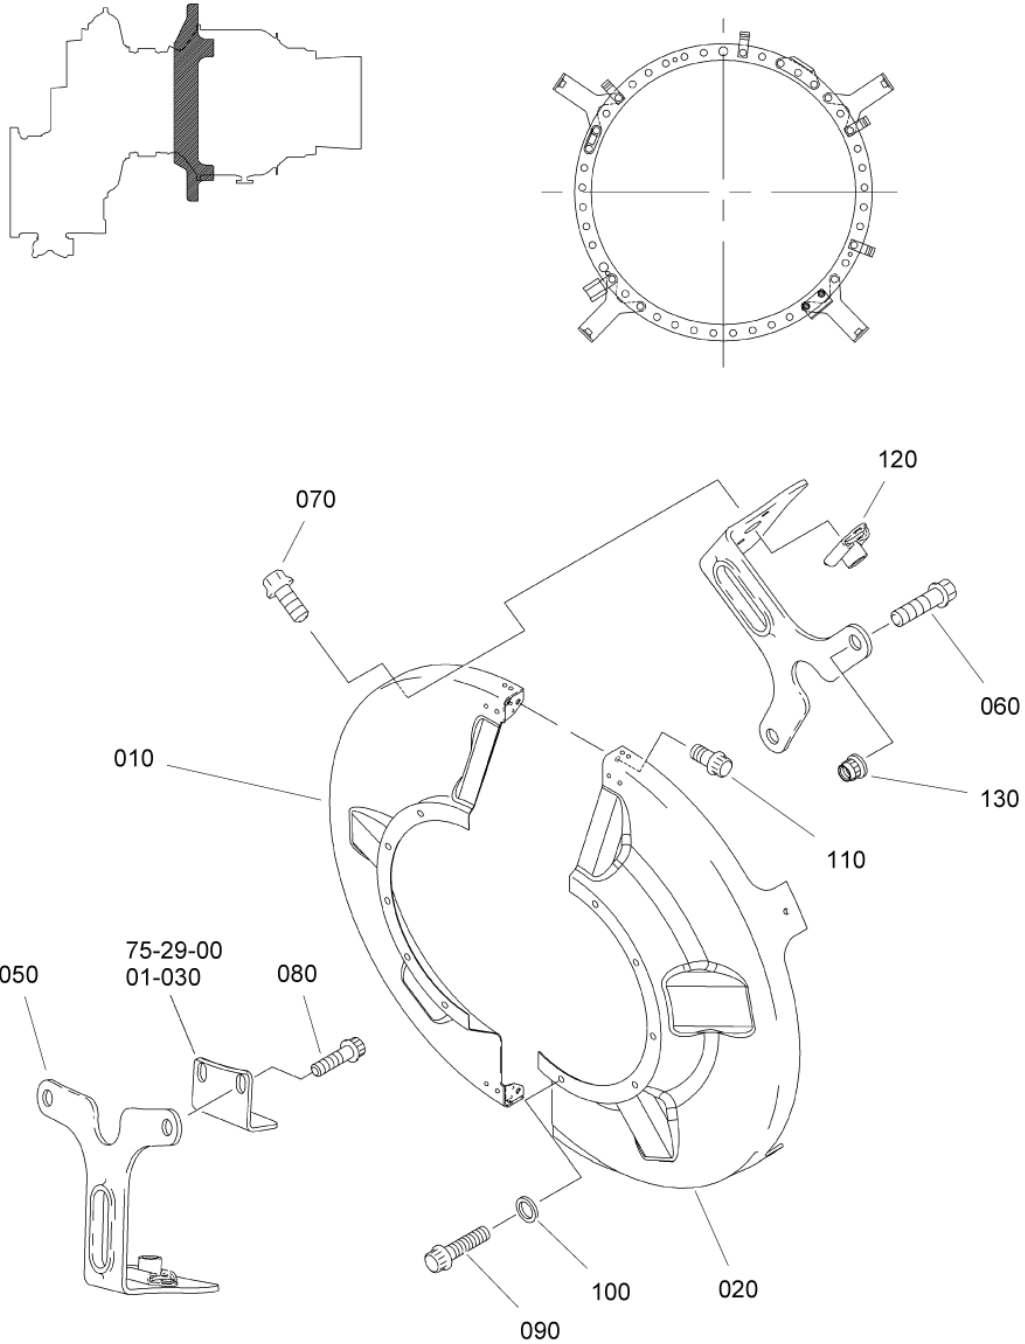

INST.,FIREWALL
Figure 01

SAFRAN HELICOPTER ENGINES

ARRIUS 2 F

MAINTENANCE SPARE PARTS CATALOG

FIGURE ITEM	PART NUMBER	AIRL. STOCK No.	DESCRIPTION	EFFECT	QTY
			1 2 3 4 5 6 7		
01					
-001	-		INST.FIREWALL NON PROCURABLE REFER TO CHAP. 71-01-00 FIG.01 ITEM 015		RF
010	0319998240		. HALF FIREWALL, REAR , RIGHT PRE TF 080 (AE 71804) POST TF 025A (AE 47504)		1
-010A	0319990080		. HALF FIREWALL, REAR , RIGHT POST TF 080 (AE 71804)		1
020	0319998250		. HALF FIREWALL, REAR , RIGHT POST TF 025A (AE 47504)		1
			ATTACHING PARTS		
050	0319712890		. SUPPORT POST TF 025A (AE 47504)		4
060	EN3686050018		. SCREW - VI9005 (9836405018) PRE ACR (AE 50290)		4
-060A	EN3686050020		. SCREW - VI9005 (9836405020) POST ACR (AE 50290)		4
-070	EN3686050010		. SCREW - VI9005 (9836405010) POST TF 025A (AE 47504)		6
-070A			DELETED		
080	EN3686050020		. SCREW - VI9005 (9836405020) POST TF 025A (AE 47504)		4
090	EN3686050014		. SCREW - VI9005 (9836405014) POST TF 025A (AE 47504)		10
100	9994050024		. WASHER POST TF 025A (AE 47504)		10
110	EN3686050010		. SCREW - VI9005 (9836405010) POST TF 025A (AE 47504)		2
120	9867700050		. NUT POST TF 025A (AE 47504)		4
130	9866205026		. NUT 9866205026 IS THE SAFRAN HE PART NUMBER FOR: VF0111 - 22526-050 VI9005 - EN2906-050 POST TF 025A (AE 47504) ***		8

- ITEM NOT ILLUSTRATED