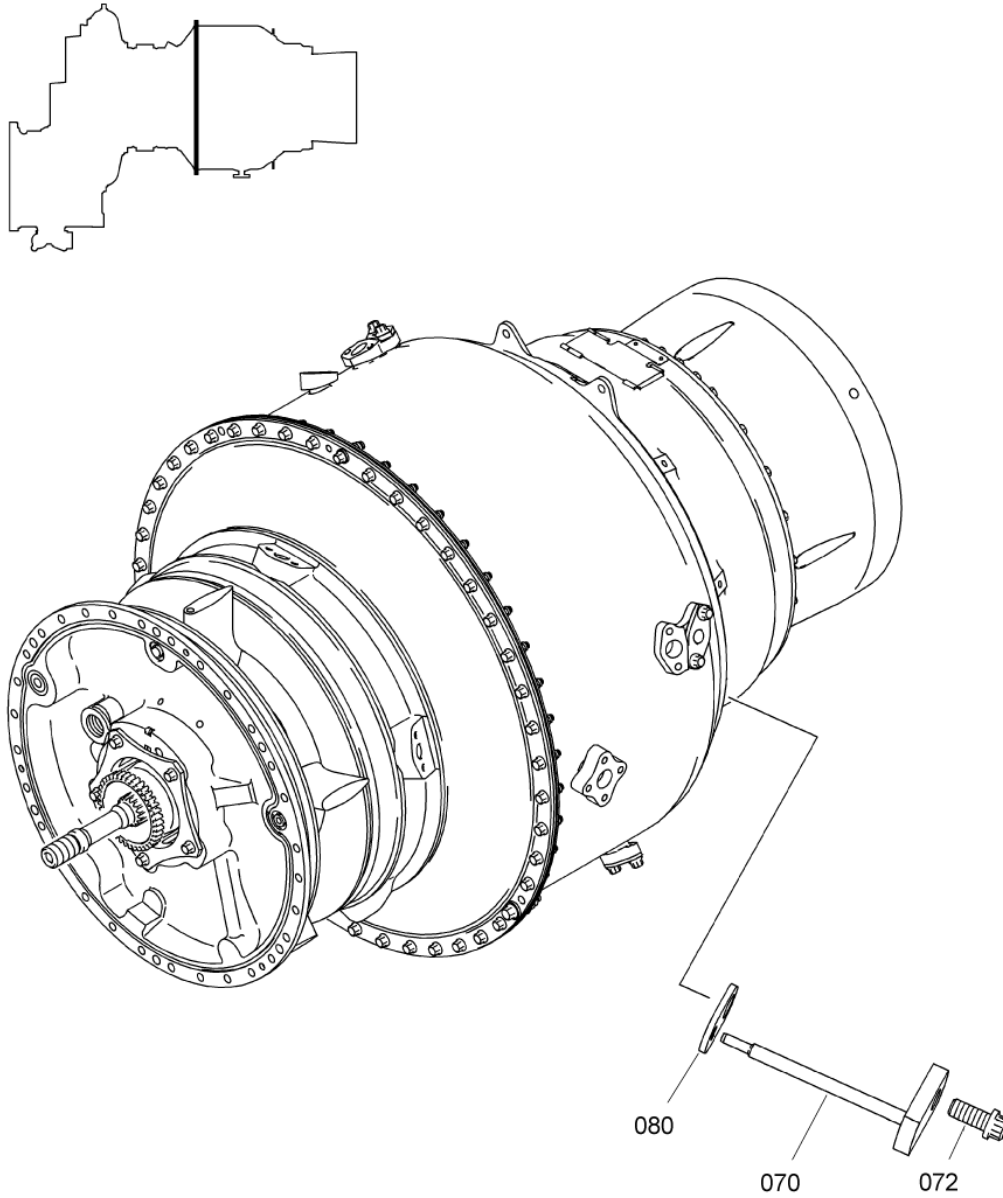

MODULE, GAS GENERATOR, UNDRESSED
Figure 01