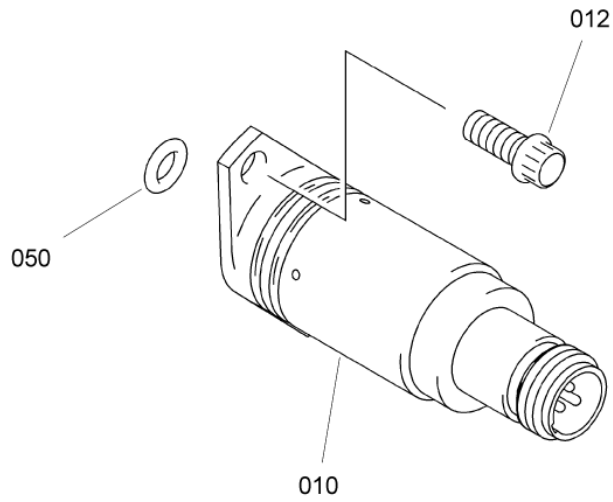

INST., TRANSMITTER, P3 PRESSURE
Figure 01

SAFRAN HELICOPTER ENGINES

ARRIUS 2 F

MAINTENANCE SPARE PARTS CATALOG

FIGURE ITEM	PART NUMBER	AIRL. STOCK No.	DESCRIPTION	EFFECT	QTY
			1 2 3 4 5 6 7		
01 -001	-		INST., TRANSMITTER, P3 PRESSURE NON PROCURABLE REFER TO CHAP. 75-00-00 FIG.01 ITEM 020		RF
010	8600		. PRESSURE-SWITCH, P3 AIR - V98505 (9550170290) NON REPAIRABLE		1
012	EN3686050012		ATTACHING PARTS . SCREW - VI9005 (9836405012) ***		2
050	46012A00560		. PACKING, PREFORMED - VF0111 (9794410056)		1

- ITEM NOT ILLUSTRATED