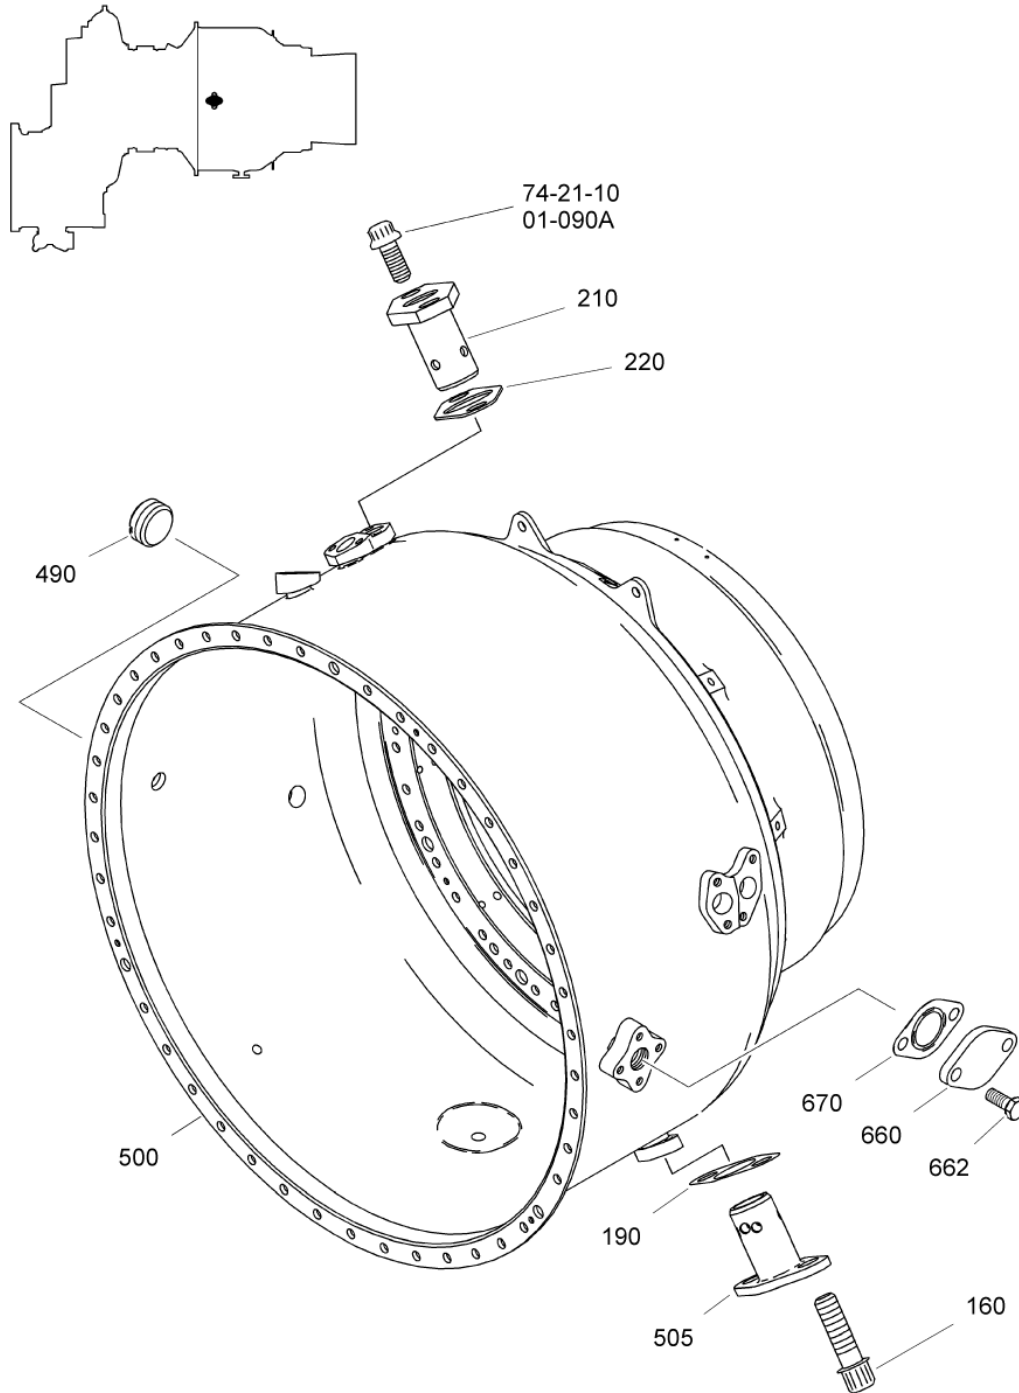

SUB/MOD. CASING/BEARING/PT
Figure 01 (Sheet 2/2)

SAFRAN HELICOPTER ENGINES

ARRIUS 2 F

MAINTENANCE SPARE PARTS CATALOG

FIGURE ITEM	PART NUMBER	AIRL. STOCK No.	DESCRIPTION	EFFECT	QTY
			1 2 3 4 5 6 7		
01					
-001	-		SUB/MOD. CASING/BEARING/PT NON PROCURABLE REFER TO CHAP. 72-42-05 FIG.01 ITEM 150		RF
010	EN2928-050014		. SCREW - VI9005 (9836005014)		15
030	0319417080		. DIFFUSER ASSY, EXHAUST REPAIRABLE PRE ACR (AE 47101)		1
-030A	0319417960		. DIFFUSER ASSY, EXHAUST REPAIRABLE POST ACR (AE 47101) REFER TO CHAP.72-42-24 FOR DETAILS		1
040	0319411150		. RING, POWER TURBINE POST TF 022A BECOMES ITEM 040A PRE TF 022A (AE 47599)		1
-040A	0319411880		. RING, POWER TURBINE POST TF 022A (AE 47599) RETROFIT ITEM 040		1
050	0319411220		. FERRULE, COOLING		1
060	A17761-203-2		. SEGMENT - VK1209 (9560163960)		2
090	0000080860		. NUT POST TF 045A BECOMES ITEM 090A PRE TF 045A (AE 48847)		5
-090A	0000080990		. NUT POST TF 045A (AE 48847) RETROFIT ITEM 090		5
100	0319457040		. WHEEL ASSY, POWER TURBINE PRE ACR (AE 47061)		1
-100A	0319457050		. WHEEL ASSY, POWER TURBINE POST ACR (AE 47061)		1
160	EN3686050010		. SCREW - VI9005 (9836405010) PRE ACR (AE 51035)		4
-160A	EN2928-050010		. SCREW - VI9005 (9836005010) PRE ACR (AE 51035)		4
-160B	EN3686050012		. SCREW - VI9005 (9836405012) POST ACR (AE 51035)		4
-160C	EN2928-050012		. SCREW - VI9005 (9836005012) POST ACR (AE 51035)		4
190	0319301180		. SEAL		2
210	0319301730		. SLEEVE, IGNITER		2
220	0000230850		. SEAL		2
460	9866205026		. NUT 9866205026 IS THE SAFRAN HE PART NUMBER FOR: VF0111 - 22526-050 VI9005 - EN2906-050		1
490	0000600310		. JET PRE ACR (AE 45262)		2
-490A	0000600340		. JET POST ACR (AE 45262) PRE TF 008A (AE 46957)		2

- ITEM NOT ILLUSTRATED