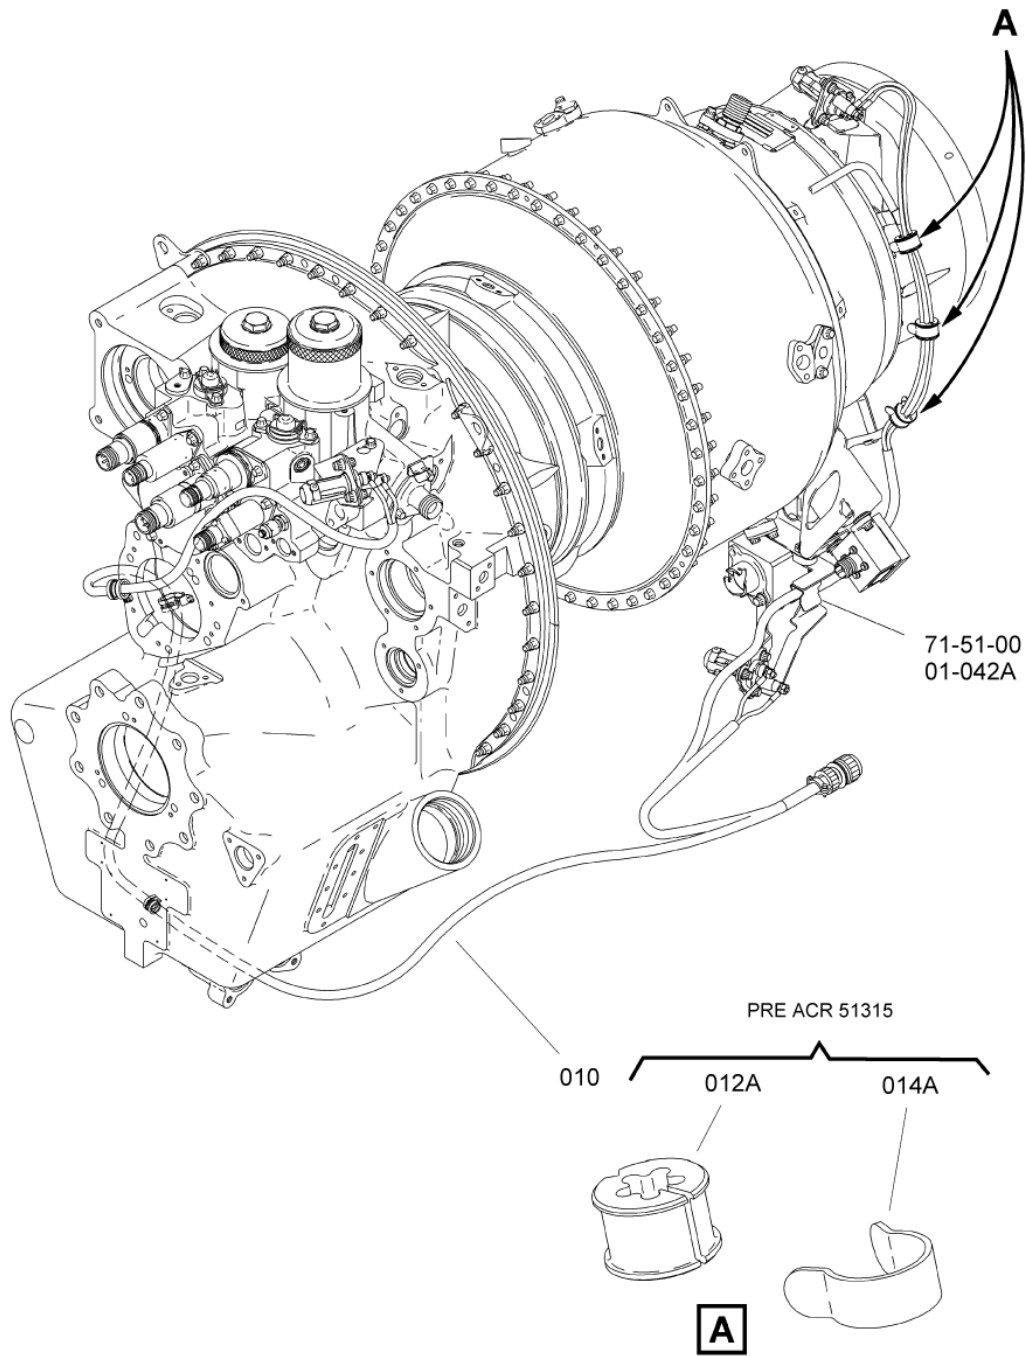

SAFRAN HELICOPTER ENGINES

ARRIUS 2 F

MAINTENANCE SPARE PARTS CATALOG

FIGURE ITEM	PART NUMBER	AIRL. STOCK No.	DESCRIPTION	EFFECT	QTY
			1 2 3 4 5 6 7		
01					
-001	-		INST.,DETECTORS,FIRE NON PROCURABLE REFER TO CHAP. 26-00-00 FIG.01 ITEM 010		RF
010	B232M Amdt B		. DETECTOR, FIRE - VF9211 (9583820080) NON REPAIRABLE		1
012	EN3686050014		ATTACHING PARTS . SCREW - VI9005 (9836405014)		3
014	9866205026		. NUT 9866205026 IS THE SAFRAN HE PART NUMBER FOR: VF0111 - 22526-050 VI9005 - EN2906-050 ***		3
050	0319767710		. SUPPORT, FIRE DETECTOR		1
052	EN3686050012		ATTACHING PARTS . SCREW - VI9005 (9836405012) ***		2
100	B432M Amdt B		. DETECTOR, FIRE - VF9211 (9580111240) NON REPAIRABLE		1
102	EN3686050014		ATTACHING PARTS . SCREW - VI9005 (9836405014)		3
104	9866205026		. NUT 9866205026 IS THE SAFRAN HE PART NUMBER FOR: VF0111 - 22526-050 VI9005 - EN2906-050 ***		3
150	0319767570		. SUPPORT, FIRE DETECTOR PRE TF 018A (AE 46904) POST TF 018A (AE 46904 AVT 1) BECOMES ITEM 150B		1
-150A	0319768190		. SUPPORT, FIRE DETECTOR POST TF 018A (AE 46904) POST TF 018A (AE 46904 AVT 1) BECOMES ITEM 150B		1
-150B	0319768290		. SUPPORT, FIRE DETECTOR POST TF 018A (AE 46904 AVT 1) RETROFIT ITEMS 150 150A		1
200	B432M Amdt B		. DETECTOR, FIRE - VF9211 (9580111240) NON REPAIRABLE		1
202	EN3686050014		ATTACHING PARTS . SCREW - VI9005 (9836405014)		3
204	9866205026		. NUT 9866205026 IS THE SAFRAN HE PART NUMBER FOR: VF0111 - 22526-050 VI9005 - EN2906-050 ***		3
250	0319761460		. SUPPORT, FIRE DETECTOR		1

- ITEM NOT ILLUSTRATED

INST., HARNESS, FIRE DETECTION
Figure 01 (Sheet 1/2)