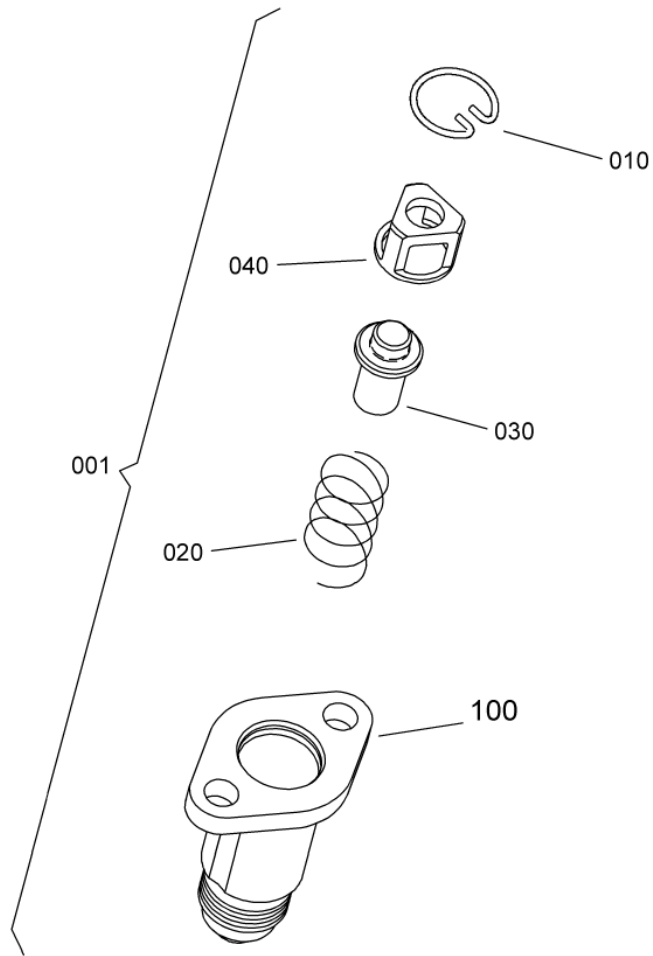

VALVE ASSY,DRAIN
Figure 01

SAFRAN HELICOPTER ENGINES

ARRIUS 2 F

MAINTENANCE SPARE PARTS CATALOG

FIGURE ITEM	PART NUMBER	AIRL. STOCK No.	DESCRIPTION	EFFECT	QTY
			1 2 3 4 5 6 7		
01					
-001	0292687250		VALVE ASSY,DRAIN REPAIRABLE REFER TO CHAP. 71-71-00 FIG.01 ITEM 200	a	RF
010	0000130850		. RING,RETAINING		1
020	0292680560		. SPRING		1
030	0292680530		. NEEDLE,VALVE		1
-040A	0292680650		. SLEEVE POST ACR (AE 46738)		1
100	0292680370		. BODY,VALVE NON REPAIRABLE NON PROCURABLE		1

- ITEM NOT ILLUSTRATED