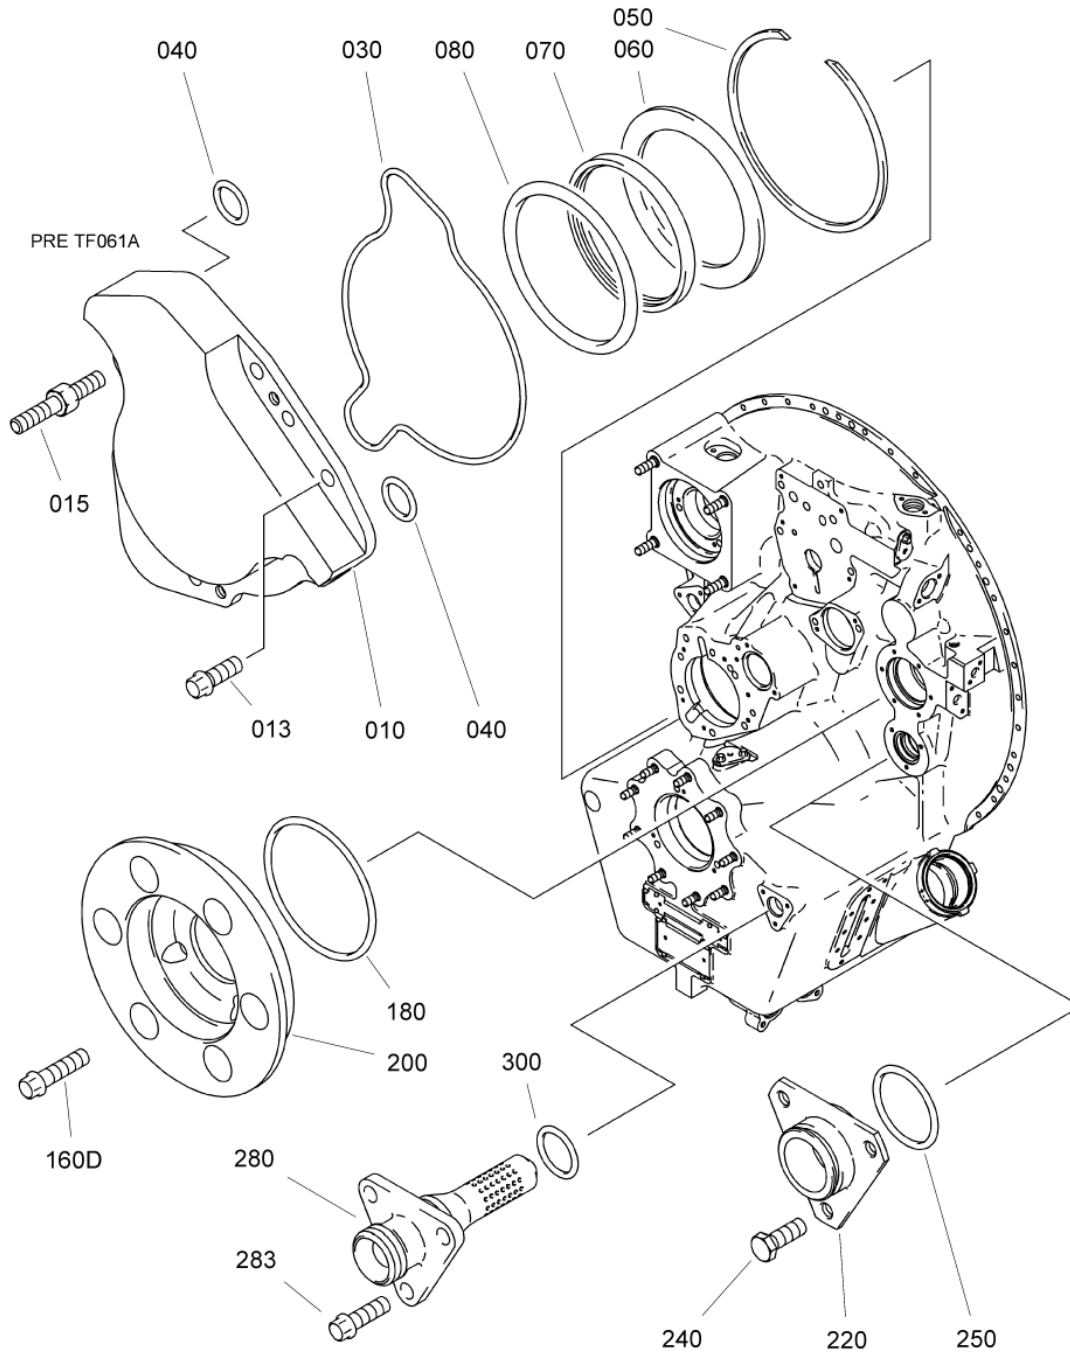

SAFRAN HELICOPTER ENGINES

ARRIUS 2 F

MAINTENANCE SPARE PARTS CATALOG

FIGURE ITEM	PART NUMBER	AIRL. STOCK No.	DESCRIPTION	EFFECT	QTY
			1 2 3 4 5 6 7		
01 -001	-		INST.,ACCESSORIES GEARS NON PROCURABLE REFER TO CHAP. 72-11-05 FIG.01 ITEM 350		RF
090	0292104110		. SLEEVE		1
100	9745008005		. RING, RETAINING		1

- ITEM NOT ILLUSTRATED

CASING ASSY,FRONT,EQUIPPED
Figure 01 (Sheet 1/3)