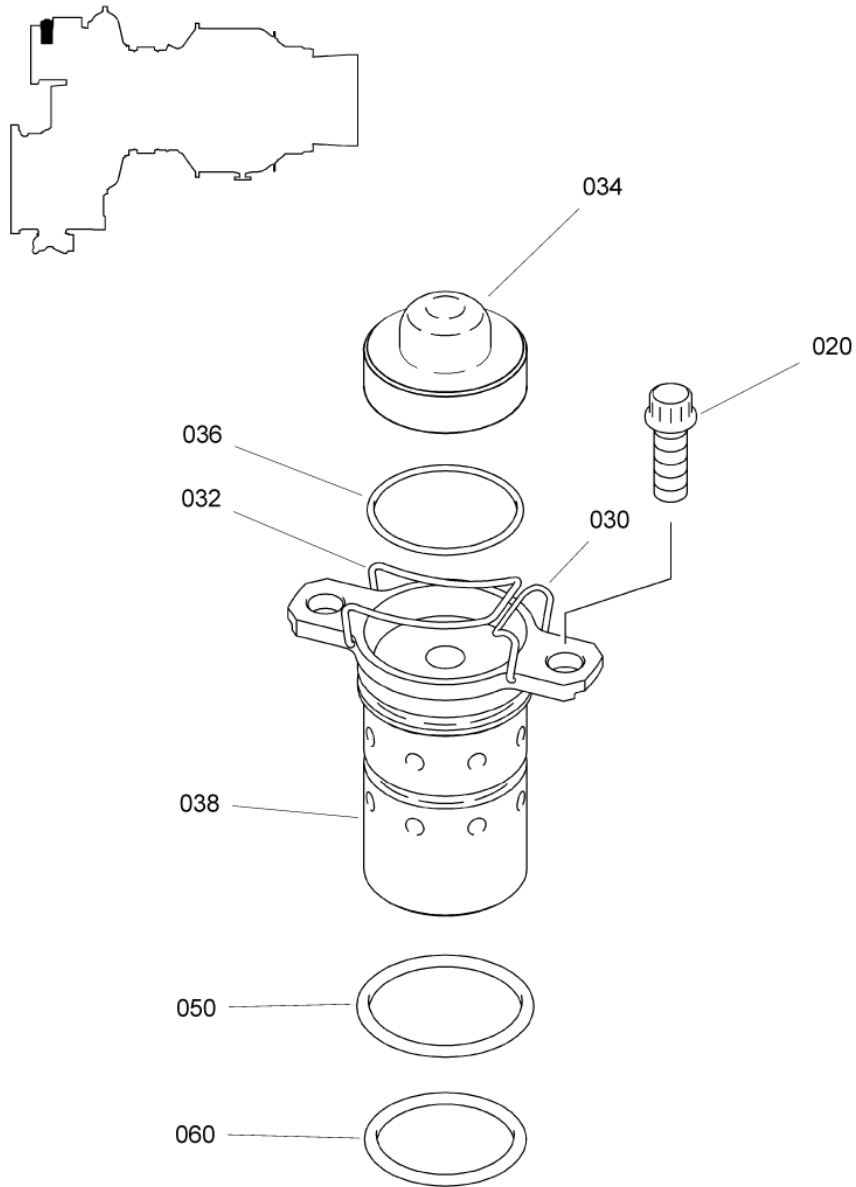

INST.,VISUAL INDIC.,FUEL FILTER BLOCKAGE
Figure 01

SAFRAN HELICOPTER ENGINES

ARRIUS 2 F

MAINTENANCE SPARE PARTS CATALOG

FIGURE ITEM	PART NUMBER	AIRL. STOCK No.	DESCRIPTION	EFFECT	QTY
			1 2 3 4 5 6 7		
01 -001	-		INST.,VISUAL INDIC.,FUEL FILTER BLOCKAGE NON PROCURABLE REFER TO CHAP. 73-00-00 FIG.01 ITEM 080		RF
-010	JA00707A		. INDICATOR, VISUAL, BLOCKAGE, FILTER - VF0559 (9560167500) NON REPAIRABLE ATTACHING PARTS		1
020	EN3686050014		. SCREW - VI9005 (9836405014) ***		2
030	07550200106559A		. . HOOK - VF0559 (9520011819) POST ACR (AE 49392)		1
032	07550200105559A		. . RING, RETAINING - VF0559 (9520011820) POST ACR (AE 49392)		1
034	PAO 1583 A		. . COVER, TRANSPARENT - VF0559 (9520011817) POST ACR (AE 49392)		1
036	9520011818		. . PACKING, PREFORMED 9520011818 IS THE SAFRAN HE PART NUMBER FOR: VF0559 - AJ-0187701780EAO POST ACR (AE 49392)		1
-036A	46012A01800		. . PACKING, PREFORMED - VF0111 (9794410180) POST ACR (AE 49392)		1
038	JA02054A		. . INDICATOR, VISUAL, BLOCKAGE - VF0559 (9520011824) POST ACR (AE 49392)		1
050	46012A02360		. PACKING, PREFORMED - VF0111 (9794410236)		1
060	46012A02120		. PACKING, PREFORMED - VF0111 (9794410212)		1

- ITEM NOT ILLUSTRATED