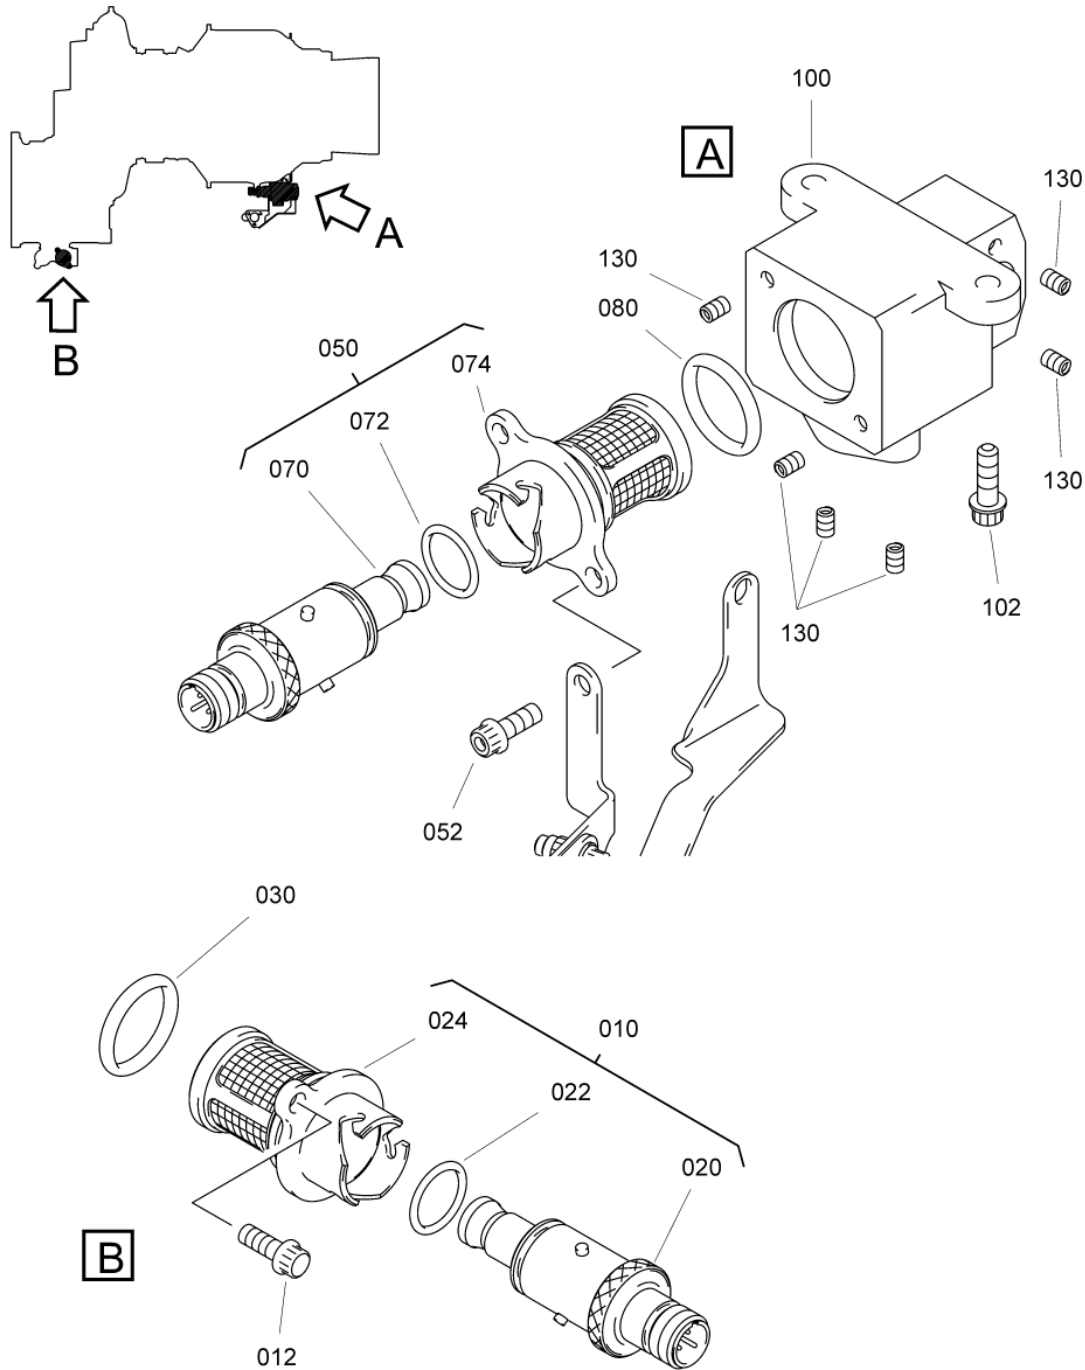

SAFRAN HELICOPTER ENGINES

ARRIUS 2 F

MAINTENANCE SPARE PARTS CATALOG

FIGURE ITEM	PART NUMBER	AIRL. STOCK No.	DESCRIPTION	EFFECT	QTY
			1 2 3 4 5 6 7		
01					
-001	-		INST.,VISUAL INDIC.,OIL PRE-BLOCKAGE NON PROCURABLE REFER TO CHAP. 79-00-00 FIG.01 ITEM 050		RF
-010	JA00875A		. INDICATOR, VISUAL, PRE-BLOCKAGE, FILTER - VF0559 (9560168040) NON REPAIRABLE		1
			ATTACHING PARTS		
020	EN3686050014		. SCREW - VI9005 (9836405014) ***		2
030	07550200106559A		. . HOOK - VF0559 (9520011819) POST ACR (AE 49392)		1
032	07550200105559A		. . RING, RETAINING - VF0559 (9520011820) POST ACR (AE 49392)		1
034	PAO 1583 A		. . COVER, TRANSPARENT - VF0559 (9520011817) POST ACR (AE 49392)		1
036	9520011818		. . PACKING, PREFORMED 9520011818 IS THE SAFRAN HE PART NUMBER FOR: VF0559 - AJ-0187701780EAO POST ACR (AE 49392)		1
-036A	46012A01800		. . PACKING, PREFORMED - VF0111 (9794410180) POST ACR (AE 49392)		1
038	JAO2055A		. . INDICATOR, FILTER PRE-BLOCKAGE - VF0559 (9520011825) POST ACR (AE 49392)		1
050	46012A01250		. PACKING, PREFORMED - VF0111 (9794410125)		1
060	46012A01900		. PACKING, PREFORMED - VF0111 (9794410190)		1

- ITEM NOT ILLUSTRATED

ARRIUS 2 F

INST.,PLUGS,ELECTRIC MAGNETIC
Figure 01