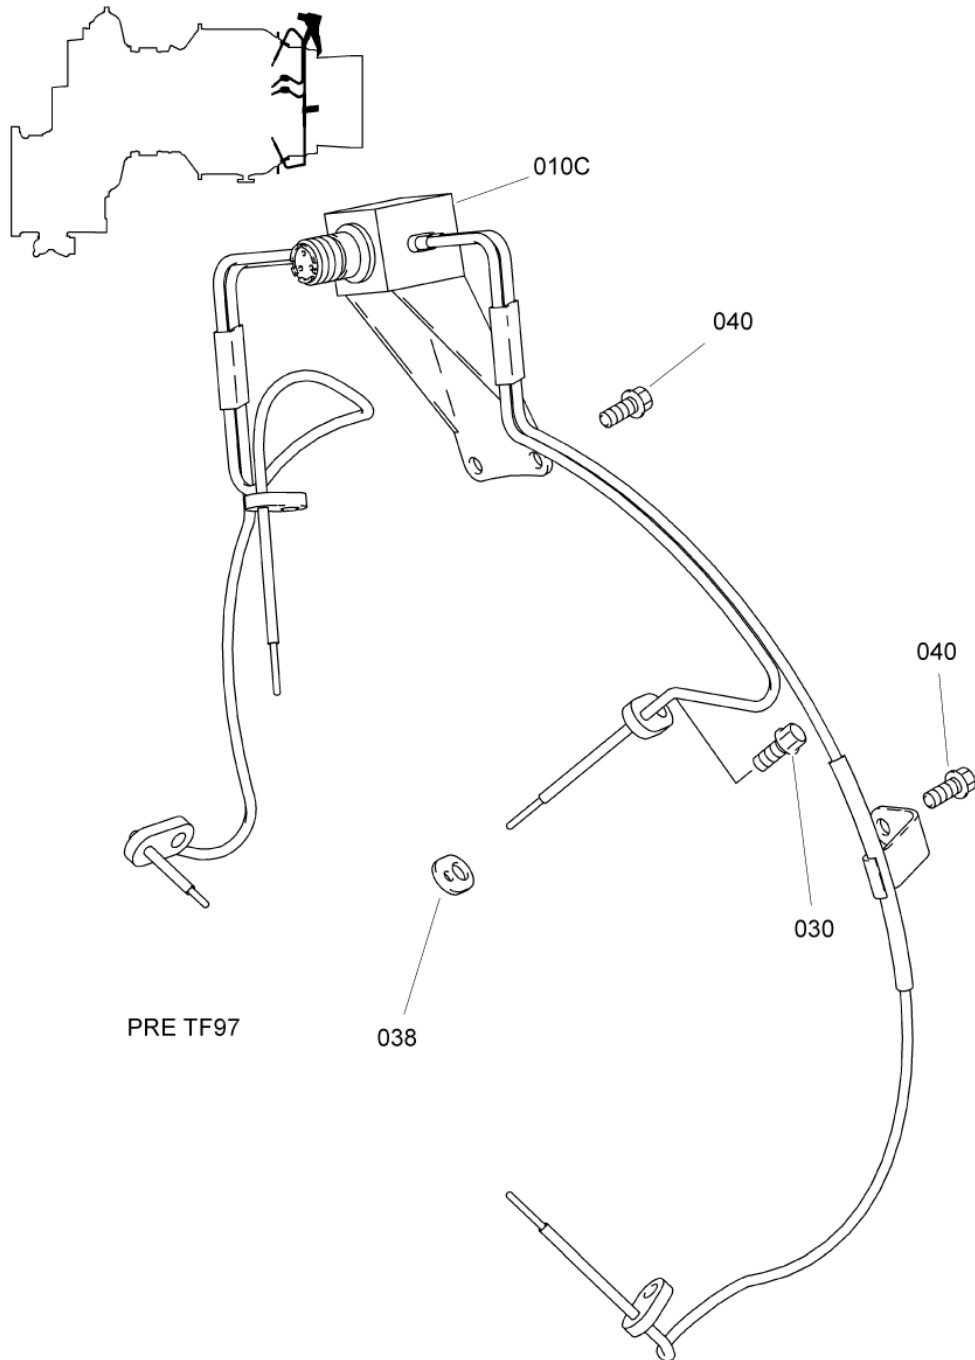

ARRIUS 2 F

INST., HARNESS, PYROMETRIC
Figure 01 (Sheet 1/2)