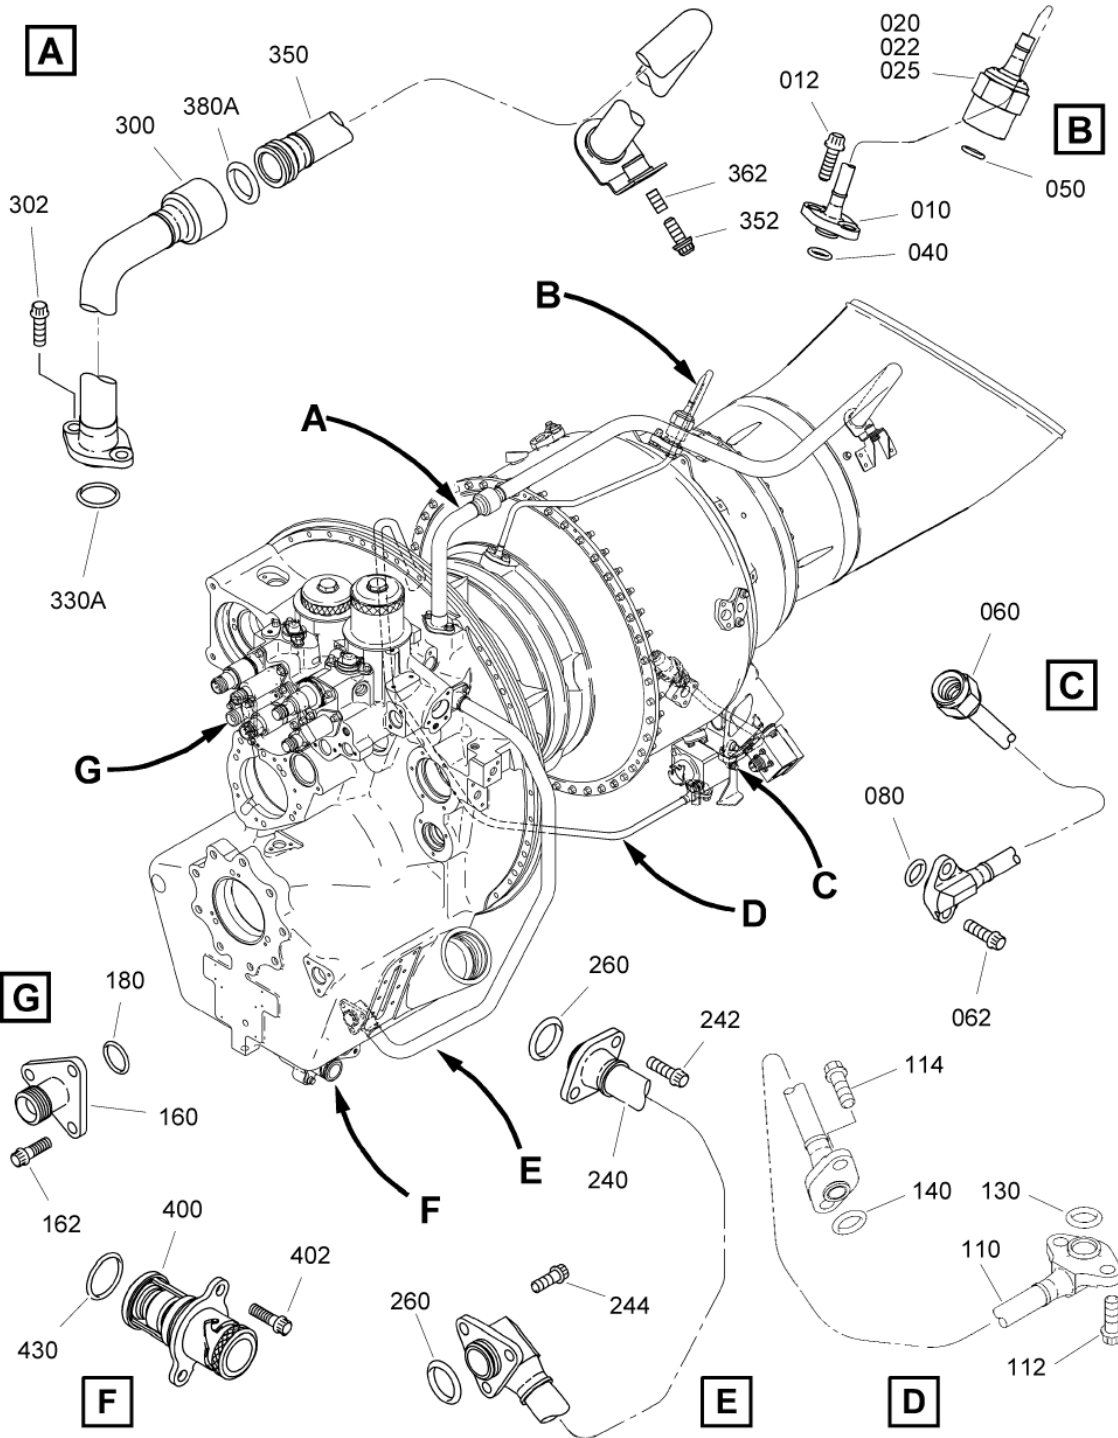

INST.,PIPES,OIL
Figure 01

SAFRAN HELICOPTER ENGINES

ARRIUS 2 F

MAINTENANCE SPARE PARTS CATALOG

FIGURE ITEM	PART NUMBER	AIRL. STOCK No.	DESCRIPTION	EFFECT	QTY
			1 2 3 4 5 6 7		
01					
-001	-		INST.,PIPES,OIL NON PROCURABLE REFER TO CHAP. 79-00-00 FIG.01 ITEM 020		RF
010	0319728050		. PIPE, SUPPLY, OIL, REAR BEARING PRE ACR (AE 45644)		1
-010A	0319728130		. PIPE, SUPPLY, OIL, REAR BEARING POST ACR (AE 45644)		1
			ATTACHING PARTS		
012	EN3686050016		. SCREW - VI9005 (9836405016) ***		2
020	0000130830		. . RING, RETAINING PART OF ITEM 010		1
-020A	0000130950		. . RING, RETAINING PRE ACR (AE 46645) PART OF ITEM 010A		1
-020B	0000130960		. . RING, RETAINING POST ACR (AE 46645) PART OF ITEM 010A		1
022	0000267000		. . NUT, UNION, EQUIPPED		1
025	01325164009		. . . THREAD, INSERT - VF1699 (0000190420)		1
040	46012A00750		. PACKING, PREFORMED - VF0111 (9794410075)		1
050	46012A00750		. PACKING, PREFORMED - VF0111 (9794410075)		1
-050A	K-011		. PACKING, PREFORMED - V075B2 (9560160490) PRE ACR (AE 69125) ALTERNATE ITEM 050		1
060	0319728040		. PIPE, SCAVENGE, OIL, REAR BEARING		1
			ATTACHING PARTS		
062	EN3686050016		. SCREW - VI9005 (9836405016) ***		2
080	46012A00950		. PACKING, PREFORMED - VF0111 (9794410095)		1
110	0319727930		. PIPE, SCAVENGE, OIL, REAR BEARING		1
			ATTACHING PARTS		
112	EN3686050016		. SCREW - VI9005 (9836405016)		2
114	EN3686050016		. SCREW - VI9005 (9836405016) ***		2
130	46012A00950		. PACKING, PREFORMED - VF0111 (9794410095)		1
140	46012A00750		. PACKING, PREFORMED - VF0111 (9794410075)		1
160	0000372240		. UNION, OIL OUTLET		1
			ATTACHING PARTS		
162	EN3686050016		. SCREW - VI9005 (9836405016) PRE ACR (AE 45587)		3
-162A	0000025820		. SCREW POST ACR (AE 45587) ***		3
180	46012A01250		. PACKING, PREFORMED - VF0111 (9794410125)		1
240	0319727940		. PIPE, SUPPLY, DEVICE, LUBRICATION		1

- ITEM NOT ILLUSTRATED