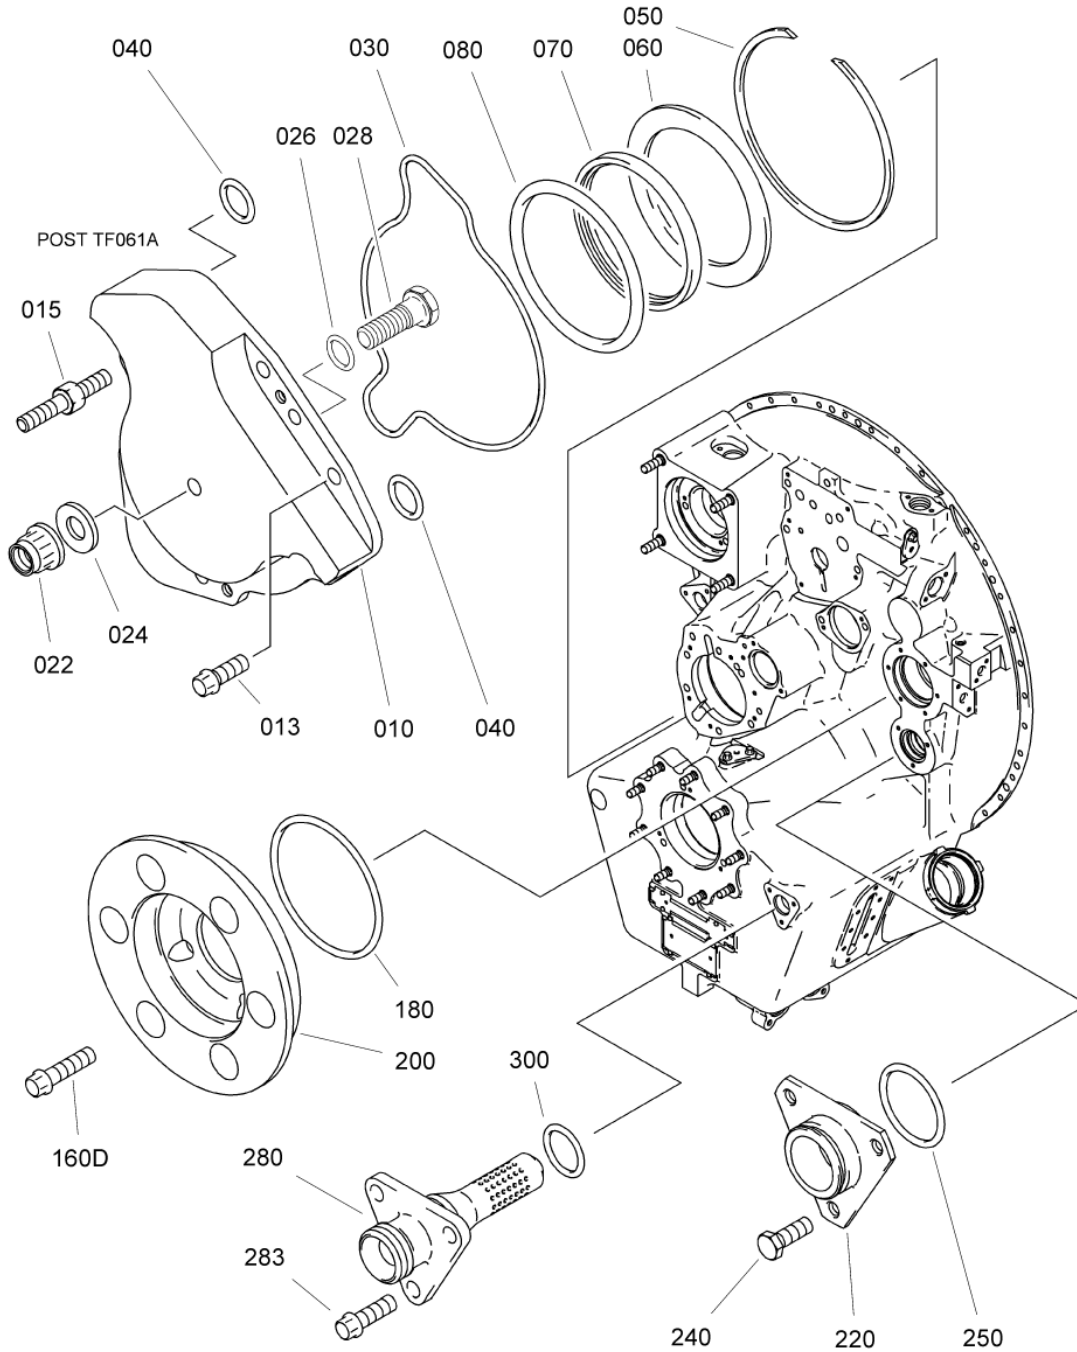

CASING ASSY,FRONT,EQUIPPED
Figure 01 (Sheet 2/3)