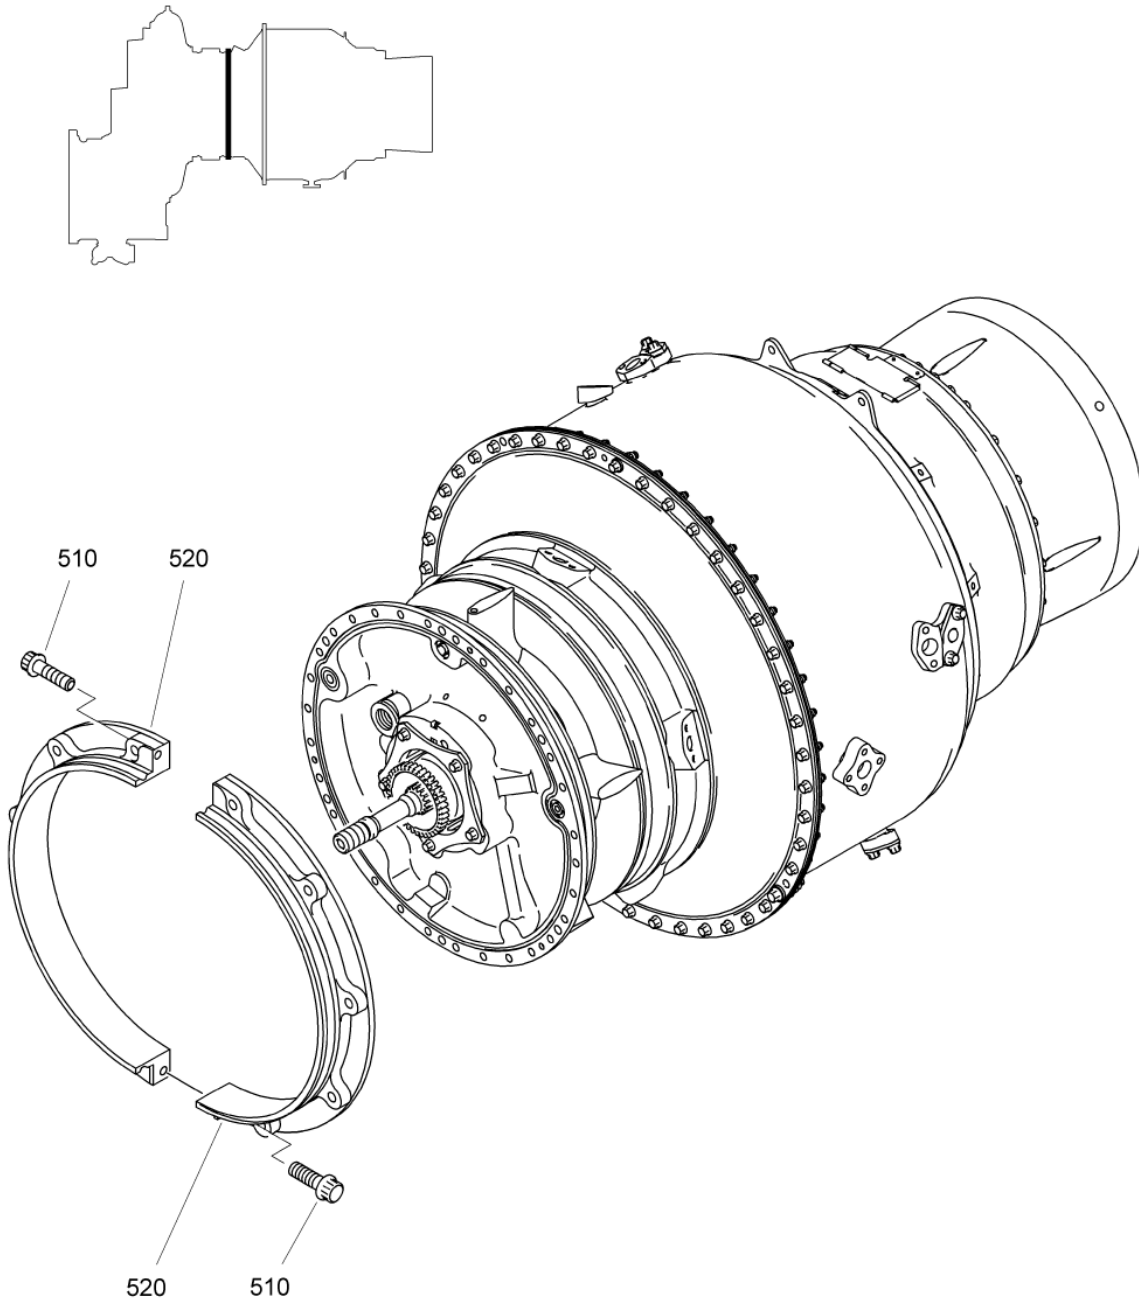

ARRIUS 2 F

SUB,MOD
Figure 01

SAFRAN HELICOPTER ENGINES

ARRIUS 2 F

MAINTENANCE SPARE PARTS CATALOG

FIGURE ITEM	PART NUMBER	AIRL. STOCK No.	DESCRIPTION	EFFECT	QTY
			1 2 3 4 5 6 7		
01 -001	-		SUB,MOD NON PROCURABLE REFER TO CHAP. 72-42-05 FIG.01 ITEM 100		RF
510	EN3686050014		. SCREW - VI9005 (9836405014) POST TF 025A (AE 47504) PRE TF 029A (AE 47733)		2
520	0319218080		. HALF FLANGE, HOLDER POST TF 025A (AE 47504) PRE TF 029A (AE 47733)		2
-530	EN2944-050100		. . THREAD, INSERT - VI9005 (9728050804)		6

- ITEM NOT ILLUSTRATED