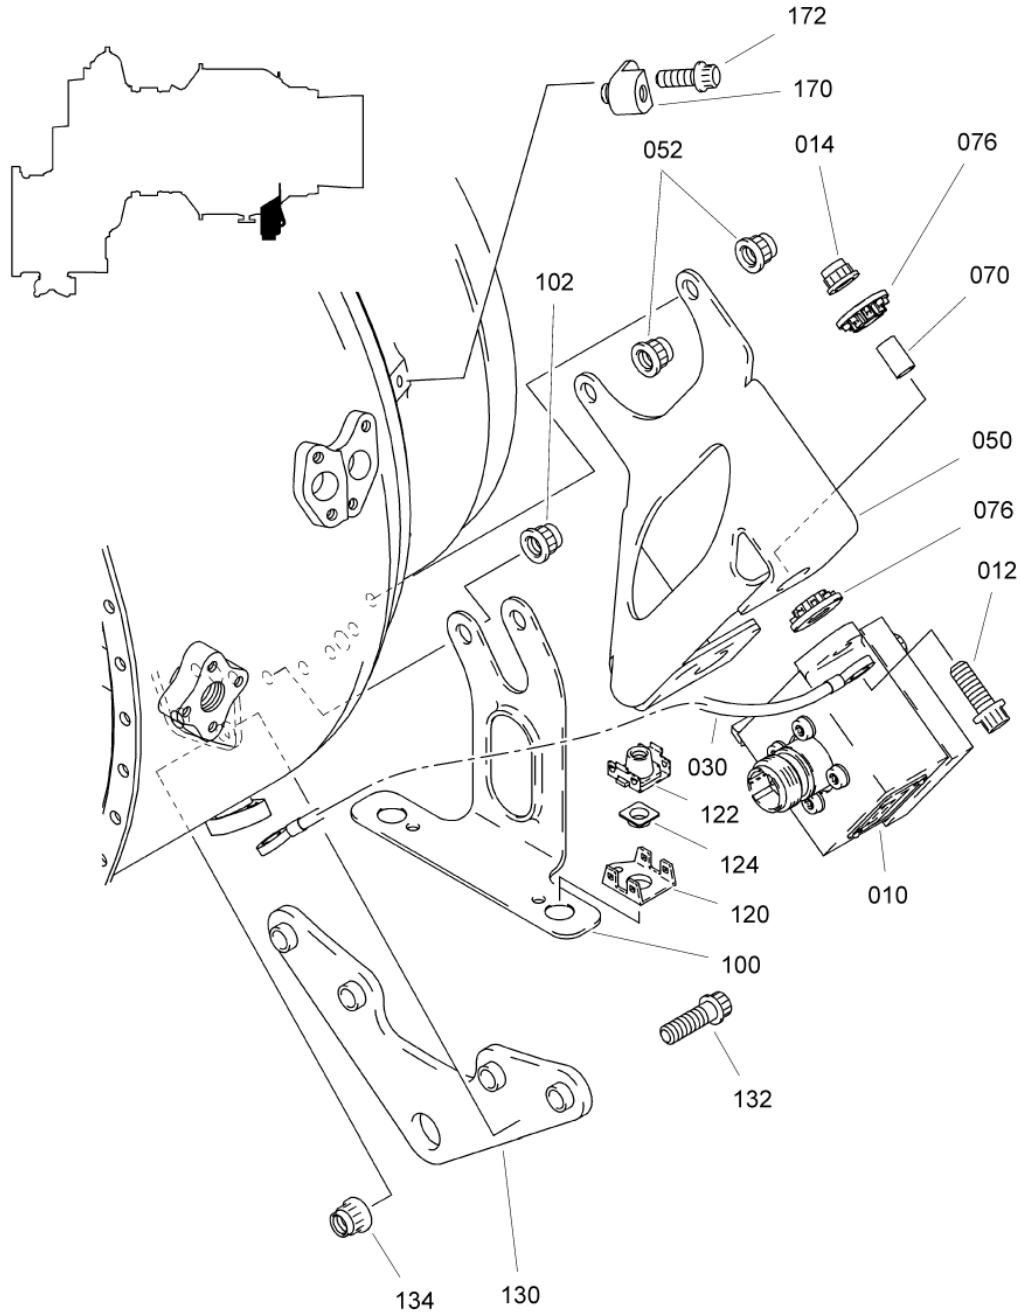

MODULE,GAS GENERATOR
Figure 01

SAFRAN HELICOPTER ENGINES

ARRIUS 2 F

MAINTENANCE SPARE PARTS CATALOG

FIGURE ITEM	PART NUMBER	AIRL. STOCK No.	DESCRIPTION	EFFECT	QTY
			1 2 3 4 5 6 7		
01					
-001	70EM028000		MODULE,GAS GENERATOR PRE TF 025A (AE 47504)	a	RF
-001A	70EM028030		MODULE,GAS GENERATOR PRE TF 029A (AE 47733 AVT 1) POST TF 025A (AE 47504)	b	RF
-001B	70EM028040		MODULE,GAS GENERATOR POST TF 029A (AE 47733 AVT 1) REFER TO CHAP. 72-00-00 FIG.01 ITEM 250	c	RF
010	0177987010		. CONFORMATION BOX, T4,5 REPAIRABLE		1
-010A	0177987030		. CONFORMATION BOX, T4,5 REPAIRABLE ALTERNATE ITEM 010 REFER TO CHAP.77-09-01 FOR DETAILS		1
012	EN3686050022		ATTACHING PARTS . SCREW - VI9005 (9836405022) PRE ACR (AE 51580)		2
-012A	EN3686050024		. SCREW - VI9005 (9836405024) POST ACR (AE 51580)		2
014	9866205026		. NUT 9866205026 IS THE SAFRAN HE PART NUMBER FOR: VF0111 - 22526-050 VI9005 - EN2906-050 ***		2
030	0294747000		. BONDING BRAID POST ACR (AE 45582)		1
050	0319767990		. SUPPORT ASSY, T4-5		1
052	9866205026		ATTACHING PARTS . NUT 9866205026 IS THE SAFRAN HE PART NUMBER FOR: VF0111 - 22526-050 VI9005 - EN2906-050 ***		2
070	356-005		. . SPACER - VF0220 (9560139810) PRE ACR (AE 51131)		2
-070A	0000171750		. . SPACER POST ACR (AE 51131)		2
076	9560140190		. . DAMPER 9560140190 IS THE SAFRAN HE PART NUMBER FOR: VF0220 - 535-700 VF0220 - E1E2283-02		4
100	0319727690		. BRACKET ASSY		1
102	9866205026		ATTACHING PARTS . NUT 9866205026 IS THE SAFRAN HE PART NUMBER FOR: VF0111 - 22526-050 VI9005 - EN2906-050 ***		1

- ITEM NOT ILLUSTRATED