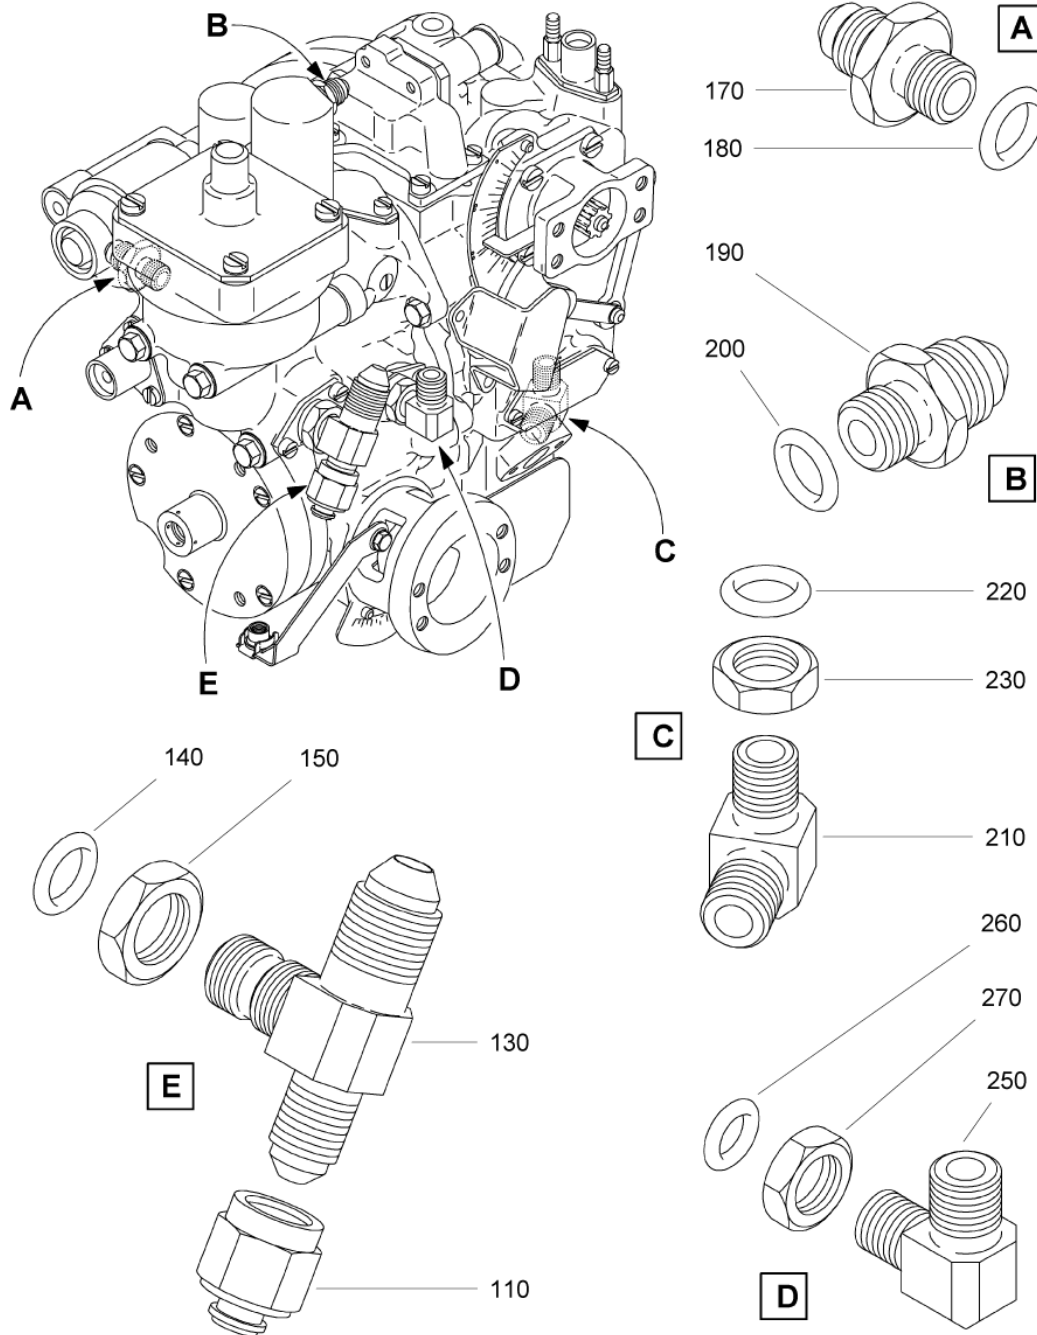

FUEL CONTROL UNIT,ADJUSTED
Figure 01 (Sheet 2/2)