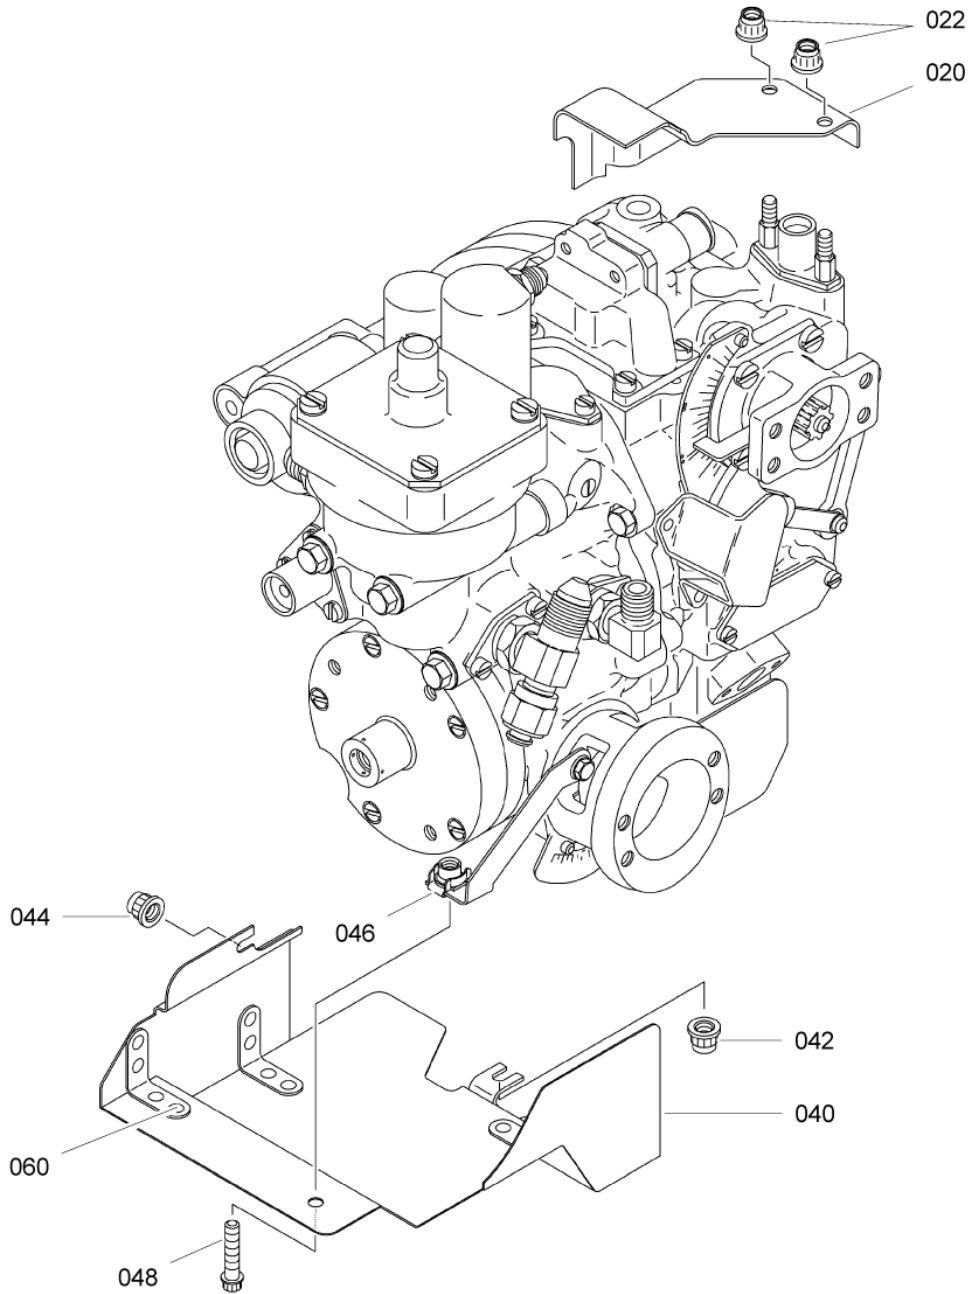

FUEL CONTROL UNIT,ADJUSTED
Figure 01 (Sheet 1/2)