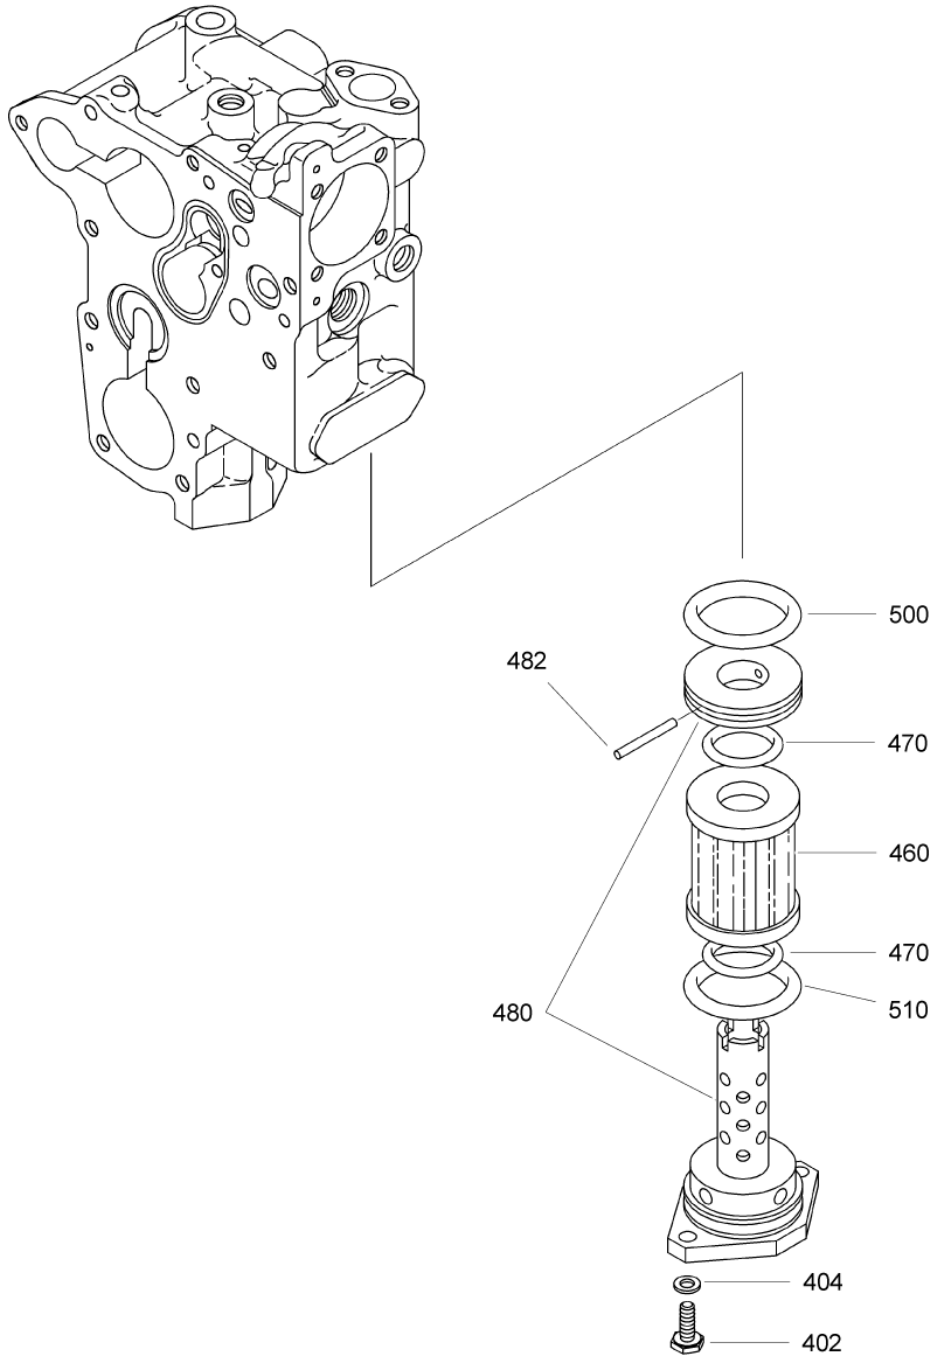

SAFRAN HELICOPTER ENGINES

ARRIUS 2 F

MAINTENANCE SPARE PARTS CATALOG

FIGURE ITEM	PART NUMBER	AIRL. STOCK No.	DESCRIPTION	EFFECT	QTY
			1 2 3 4 5 6 7		
13 -001	-		INST.,FUEL COK-PRESS. BALANCING UNIT NON PROCURABLE REFER TO FIG. 12 ITEM 010		RF
010	0164042470		. RING, RETAINING		1
020	0164043050		. SHAFT, DRIVE PRE ACR (AE 62882)		1
-020A	0164243520		. SHAFT, DRIVE POST ACR (AE 62882)		1
620	9752008044		. SEAL		1

- ITEM NOT ILLUSTRATED

INST.,CONSTANT DELTA P-FILTER
Figure 14