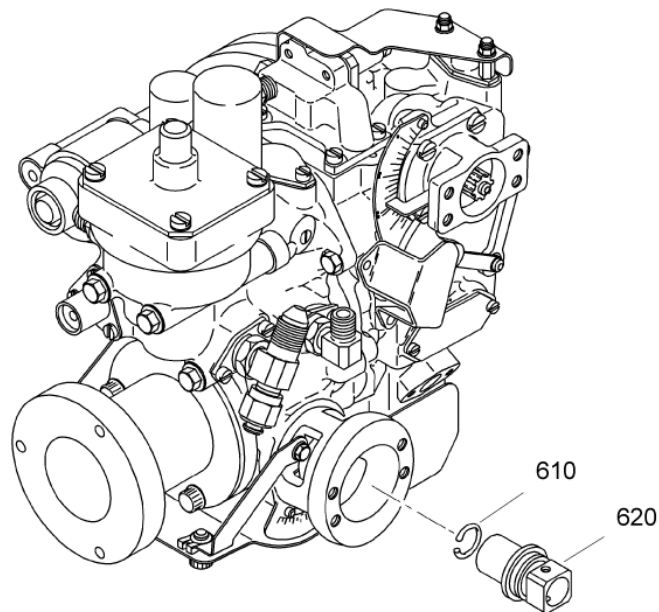

INST.,METERING-LEVER-CAM
Figure 05