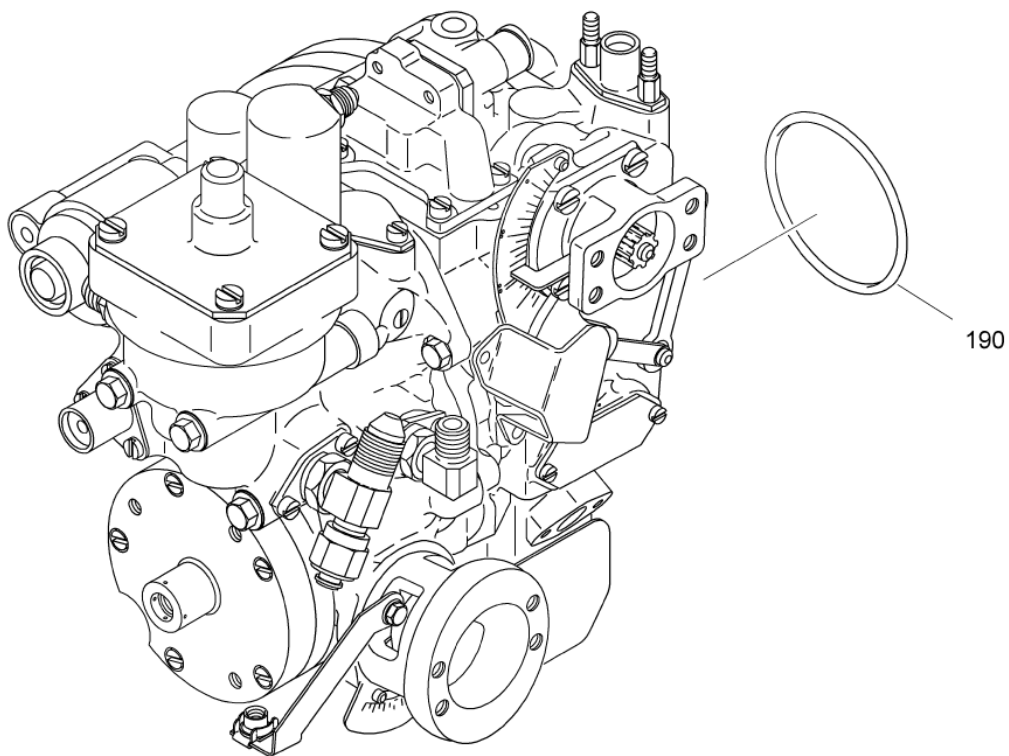

PUMP ASSY,FUEL
Figure 17