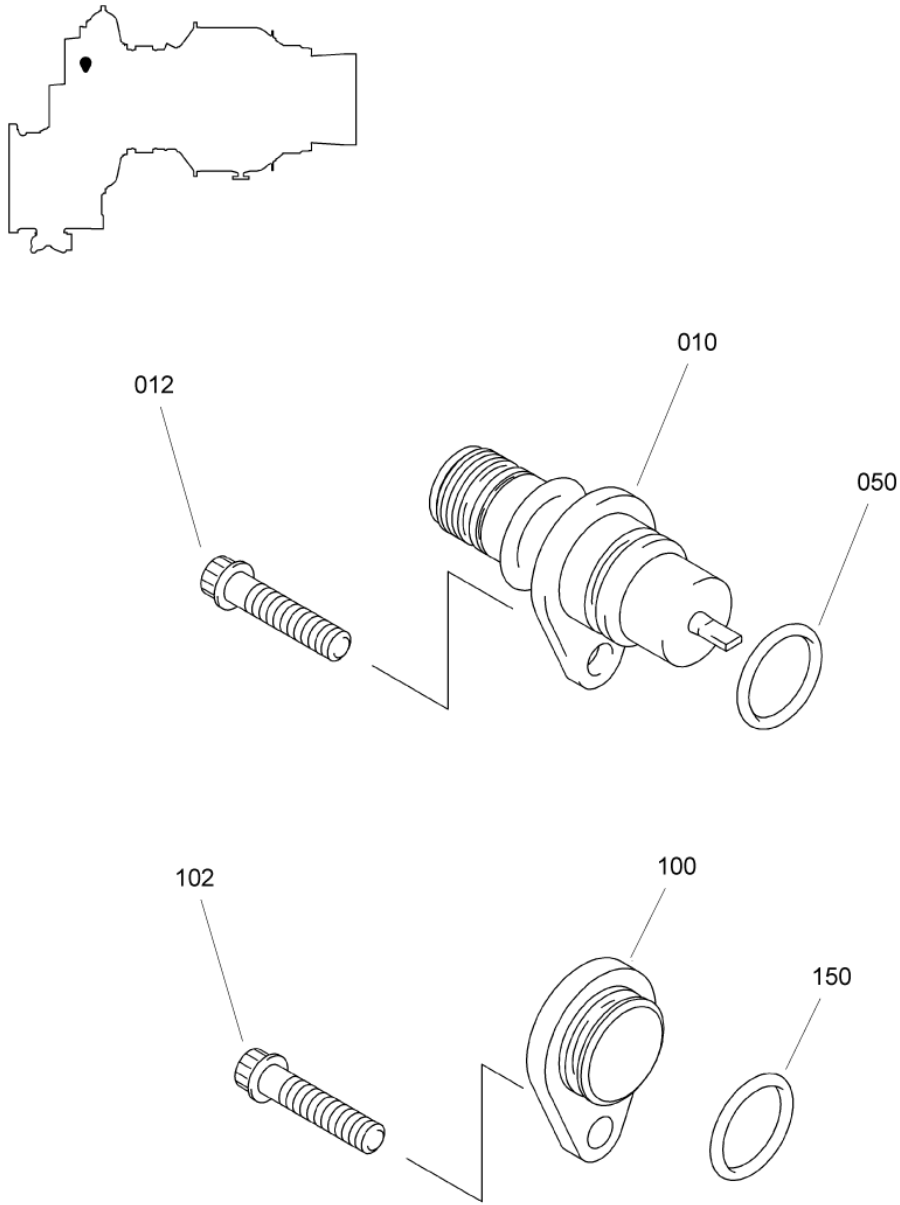

INST.,SENSOR,N1
Figure 01

SAFRAN HELICOPTER ENGINES

ARRIUS 2 F

MAINTENANCE SPARE PARTS CATALOG

FIGURE ITEM	PART NUMBER	AIRL. STOCK No.	DESCRIPTION	EFFECT	QTY
			1 2 3 4 5 6 7		
01 -001	-		INST.SENSOR,N1 NON PROCURABLE REFER TO CHAP. 77-00-00 FIG.01 ITEM 010		RF
010	1409-000		. SENSOR, SPEED - VF1976 (9550165760) NON REPAIRABLE PRE ACR (AE 47358) PRE ACR (AE 47162 AVT 1)		1
-010A	1604-300		. SENSOR, SPEED - VF1976 (9550177390) NON REPAIRABLE POST ACR (AE 47162 AVT 1) PRE ACR (AE 50610) POST ACR (AE 47358) ALTERNATE ITEM 010		1
-010B	1604300-01		. SENSOR, SPEED - VF1976 (9550179190) NON REPAIRABLE POST ACR (AE 50610)		1
-010C	VIT7100040		. SENSOR, SPEED - VF6840 (9550175810) NON REPAIRABLE POST ACR (AE 47162 AVT 1) POST ACR (AE 47162)		1
012	EN2926-050014		ATTACHING PARTS . SCREW - VI9005 (9836205014) ***		1
050	46012A01400		. PACKING, PREFORMED - VF0111 (9794410140)		1
100	0319761450		. BLANK		2
102	EN2926-050014		ATTACHING PARTS . SCREW - VI9005 (9836205014) ***		1
150	46012A01400		. PACKING, PREFORMED - VF0111 (9794410140)		2

- ITEM NOT ILLUSTRATED