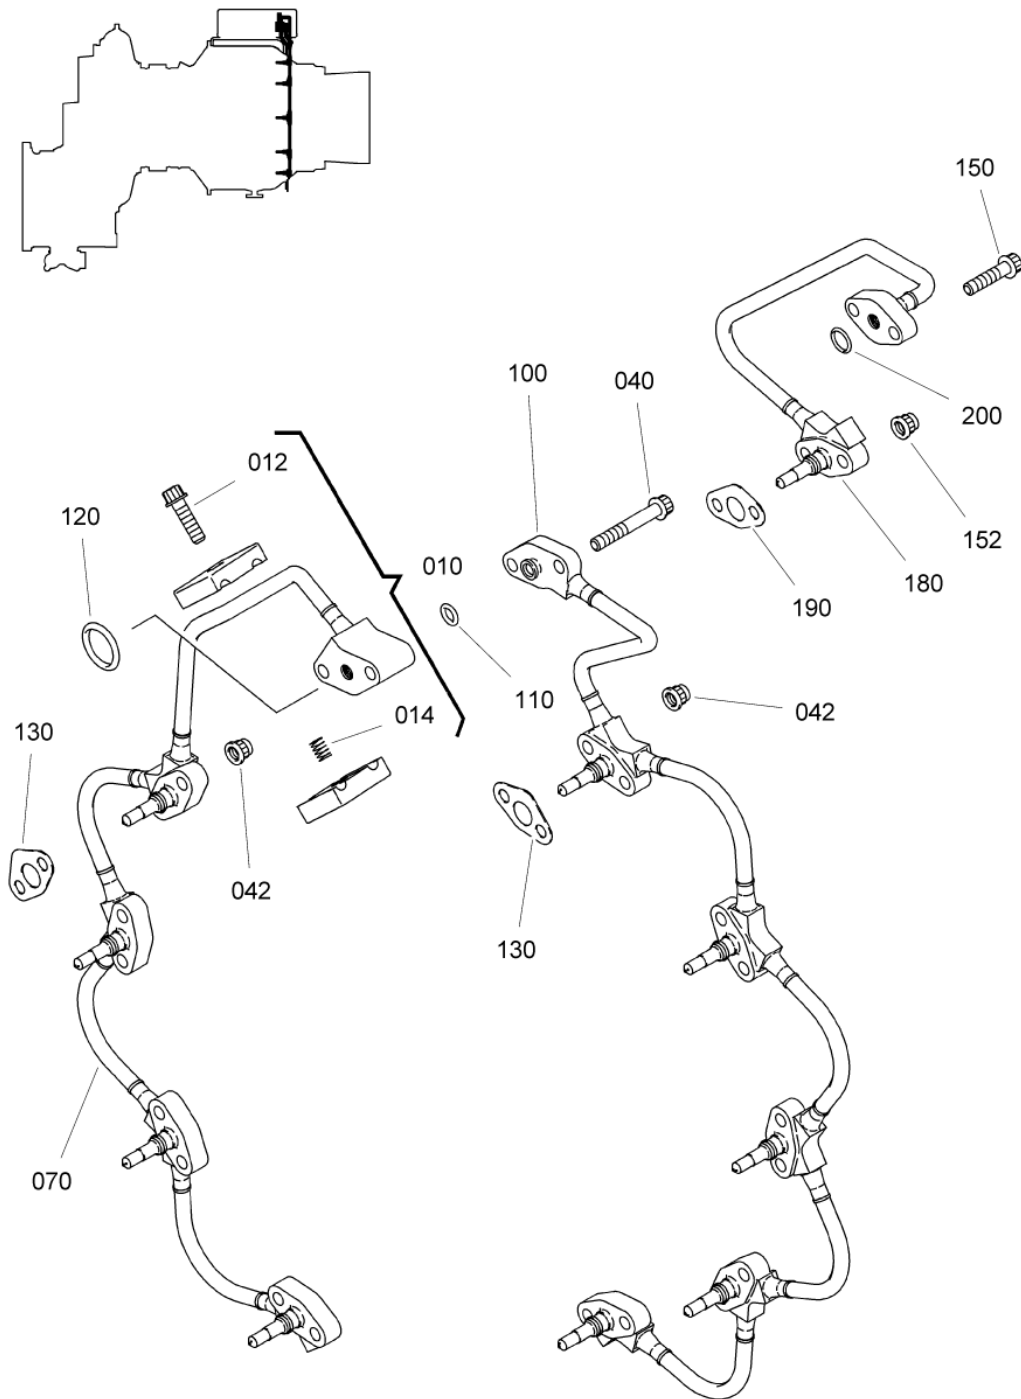

INST. MANIFOLD,INJECTOR
Figure 01

SAFRAN HELICOPTER ENGINES

ARRIUS 2 F

MAINTENANCE SPARE PARTS CATALOG

FIGURE ITEM	PART NUMBER	AIRL. STOCK No.	DESCRIPTION	EFFECT	QTY
			1 2 3 4 5 6 7		
01					
-001	-		INST. MANIFOLD, INJECTOR NON PROCURABLE REFER TO CHAP. 73-00-00 FIG.01 ITEM 020		RF
010	0319738380		. STIRRUP		1
012	EN3686050018		. . SCREW - VI9005 (9836405018)		1
014	EN2944-050075		. . THREAD, INSERT - VI9005 (9728050803)		1
040	EN3686050034		. SCREW - VI9005 (9836405034) PRE ACR (AE 47388)		2
-040A	EN3686050040		. SCREW - VI9005 (9836405040) POST ACR (AE 47388)		2
042	9866205026		. NUT 9866205026 IS THE SAFRAN HE PART NUMBER FOR: VF0111 - 22526-050 VI9005 - EN2906-050		18
070	0319738330		. HALF-MANIFOLD, RIGHT-HAND, FUEL, ASSY REPAIRABLE PRE TF 083 (AE 90584)		1
-070A	0319730410		. HALF-MANIFOLD, RIGHT-HAND, FUEL, ASSY REPAIRABLE POST TF 083 (AE 90584)		1
100	0319738340		. HALF-MANIFOLD, LEFT-HAND, FUEL, ASSY REPAIRABLE PRE TF 083 (AE 90584)		1
-100A	0319730420		. HALF-MANIFOLD, LEFT-HAND, FUEL, ASSY REPAIRABLE POST TF 083 (AE 90584)		1
110	46012A00560		. PACKING, PREFORMED - VF0111 (9794410056)		1
120	46012A00710		. PACKING, PREFORMED - VF0111 (9794410071)		1
130	0319731190		. SEAL NON PROCURABLE PRE TF85 (AE 94983)		9
-130A	0319730680		. SEAL POST TF85 (AE 94983)		9
150	EN3686050020		. SCREW - VI9005 (9836405020)		2
152	9866205026		. NUT 9866205026 IS THE SAFRAN HE PART NUMBER FOR: VF0111 - 22526-050 VI9005 - EN2906-050		2
180	0319738350		DELETED		
-180A	0319730440		. PIPE ASSY, MAIN INJECTOR, REPAIRABLE ALTERNATE ITEM 180		1
-180B	0319730440		. PIPE ASSY, MAIN INJECTOR, REPAIRABLE POST TF 083 (AE 90584)		1
190	0319731190		. SEAL NON PROCURABLE PRE TF85 (AE 94983)		1
-190A	0319730680		. SEAL POST TF85 (AE 94983)		1

- ITEM NOT ILLUSTRATED