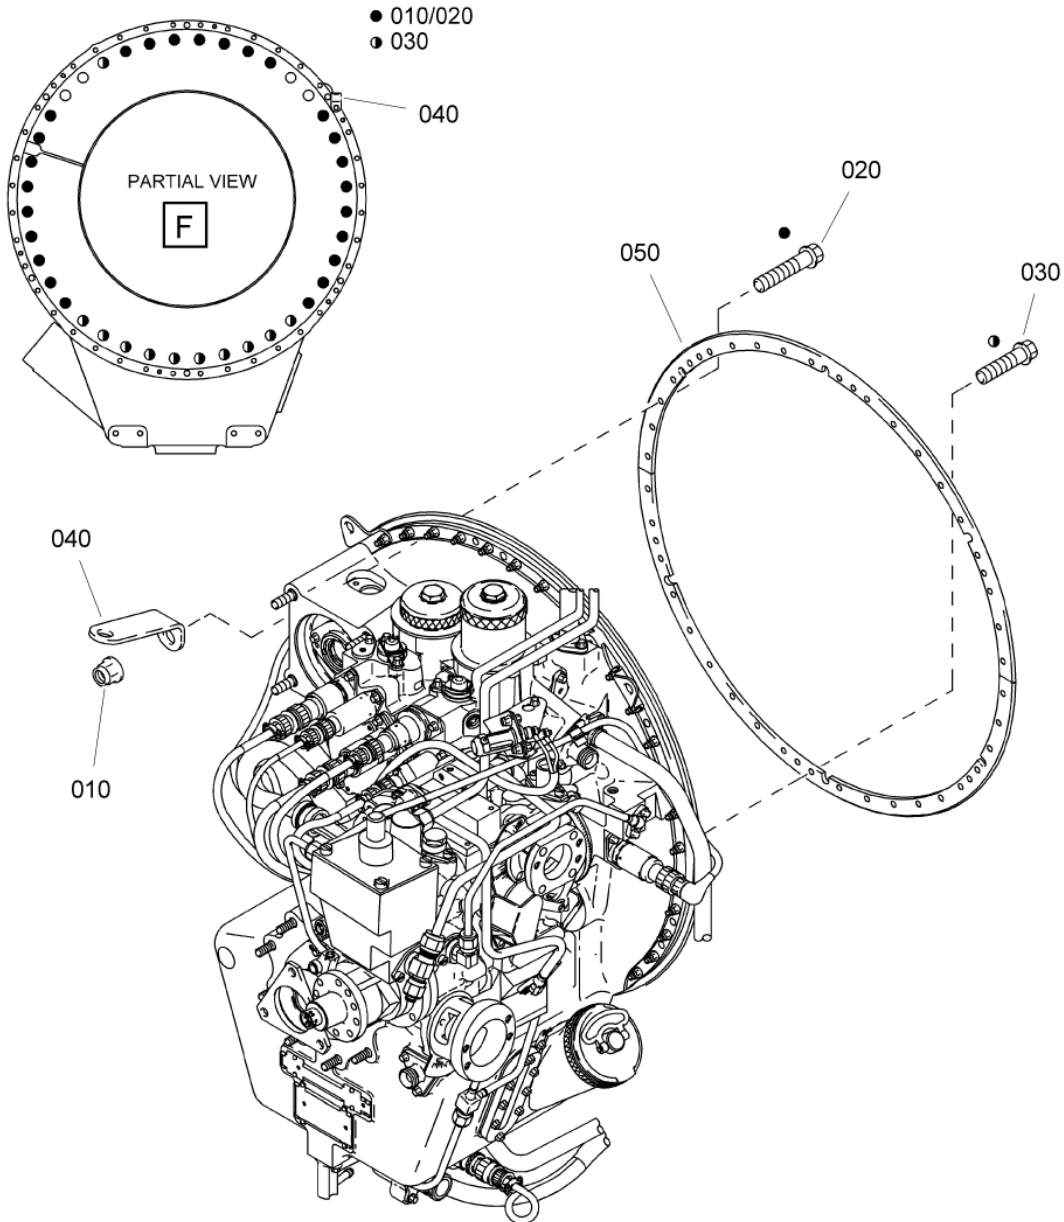

MODULE,REDUCTION GEAR,UNDRESSED
Figure 01