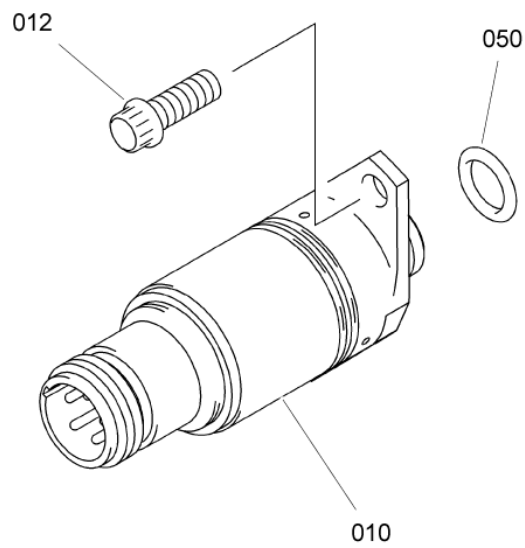

- ITEM NOT ILLUSTRATED

INST. TRANSMITTER TORQUE
Figure 01

SAFRAN HELICOPTER ENGINES

ARRIUS 2 F

MAINTENANCE SPARE PARTS CATALOG

FIGURE ITEM	PART NUMBER	AIRL. STOCK No.	DESCRIPTION	EFFECT	QTY
			1 2 3 4 5 6 7		
01 -001	-		INST. TRANSMITTER TORQUE NON PROCURABLE REFER TO CHAP. 77-00-00 FIG.01 ITEM 030		RF
010	CZ556V3		. TRANSMITTER, TORQUEMETER PRESSURE - VF2276 (9550170360) NON REPAIRABLE		1
012	EN3686050014		ATTACHING PARTS . SCREW - VI9005 (9836405014) ***		2
050	46012A00900		. PACKING, PREFORMED - VF0111 (9794410090)		1