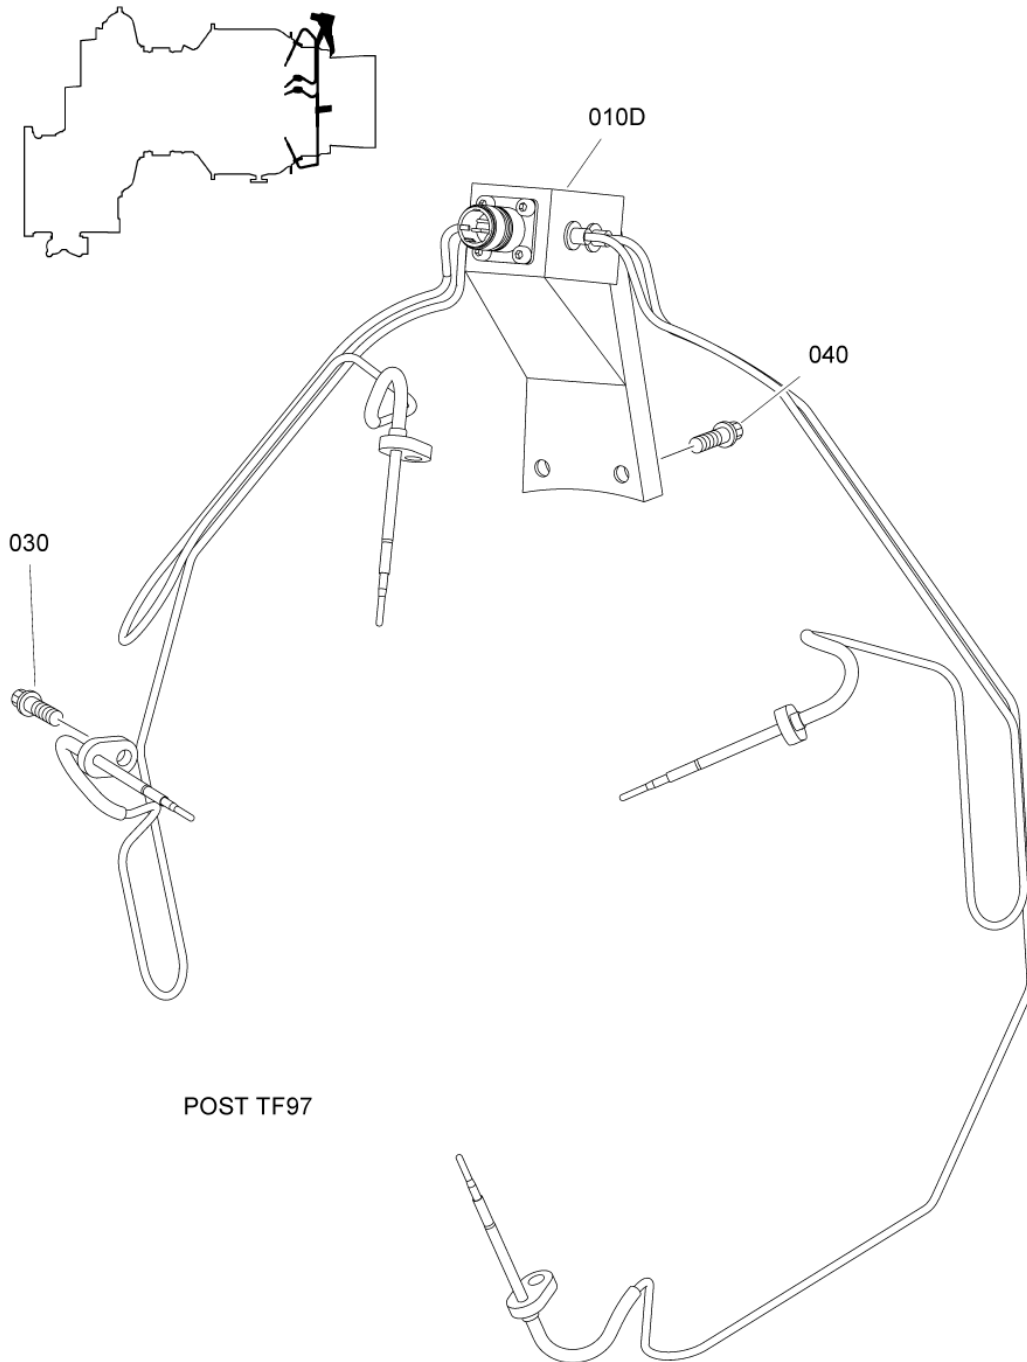

- ITEM NOT ILLUSTRATED

DETAILED PART LIST

TEMPERATURE

77-20-00

ARRIUS 2 F

INST., HARNESS, PYROMETRIC
Figure 01 (Sheet 1/2)

PAGE LEFT BLANK INTENTIONALLY

ARRIUS 2 F