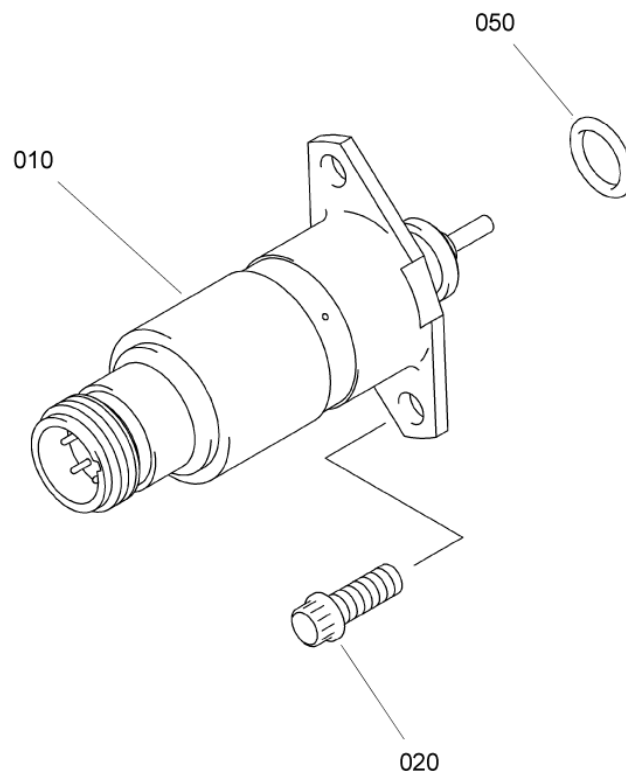

SAFRAN HELICOPTER ENGINES

ARRIUS 2 F

MAINTENANCE SPARE PARTS CATALOG

FIGURE ITEM	PART NUMBER	AIRL. STOCK No.	DESCRIPTION	EFFECT	QTY
			1 2 3 4 5 6 7		
01 -001	-		INST. SWITCH, LOW OIL PRESSURE NON PROCURABLE REFER TO CHAP. 79-00-00 FIG.01 ITEM 030		RF
010	8585-1		. SWITCH, LOW OIL PRESSURE - V98505 (9550170040) NON REPAIRABLE		1
020	EN3686050014		ATTACHING PARTS . SCREW - VI9005 (9836405014) PRE ACR (AE 64564)		1
-020A	EN3686050014		. SCREW - VI9005 (9836405014) POST ACR (AE 64564) ***		2
050	46012A00950		. PACKING, PREFORMED - VF0111 (9794410095)		1

- ITEM NOT ILLUSTRATED

INST. TRANSMITTER, OIL PRESSURE AND TEMPERATURE
Figure 01