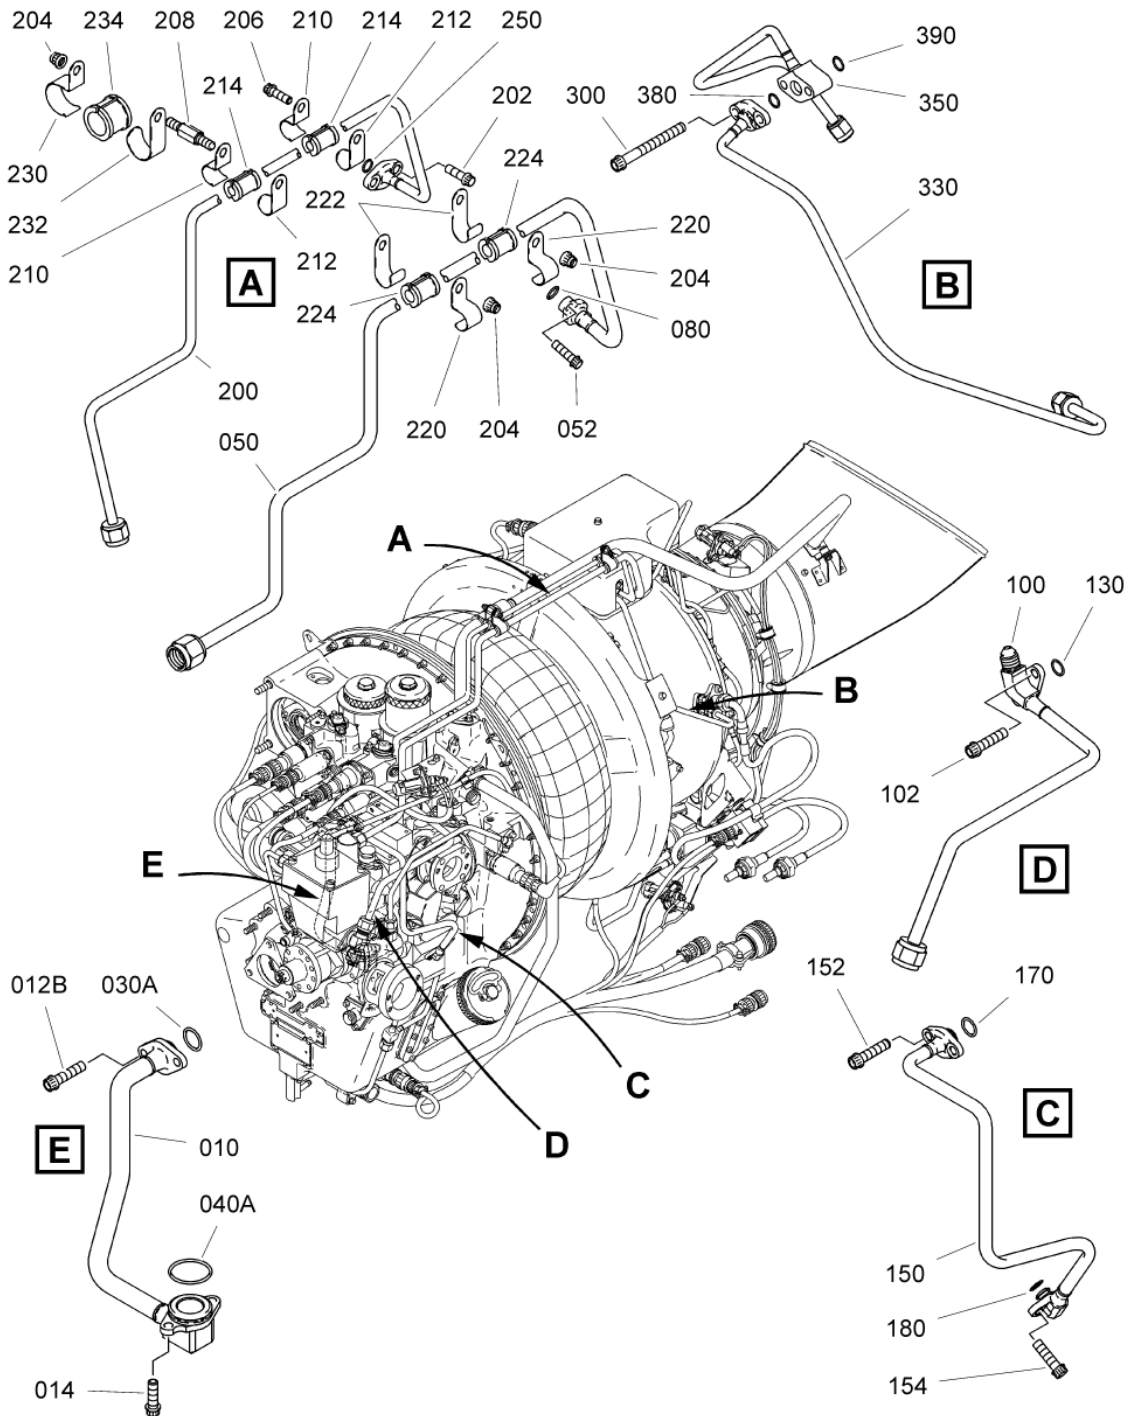

SAFRAN HELICOPTER ENGINES

ARRIUS 2 F

MAINTENANCE SPARE PARTS CATALOG

FIGURE ITEM	PART NUMBER	AIRL. STOCK No.	DESCRIPTION	EFFECT	QTY
			1 2 3 4 5 6 7		
01					
-001	0319307840		INJECTOR ASSY REFER TO CHAP. 74-21-10 FIG.01 ITEM 040 REFER TO CHAP. 74-21-10 FIG.01 ITEM 030		RF
010	0319307830		. NIPPLE		1
020	9752100080		. SEAL		1
030	0319307380		. FILTER ASSY		1
040	0319300140		. SPRING		1
050	0319301030		. DUCT		1
060	0319301060		. CHIP		1
080	0319301650		. BODY,INJECTOR		1

- ITEM NOT ILLUSTRATED

INST., PIPES, FUEL
Figure 01