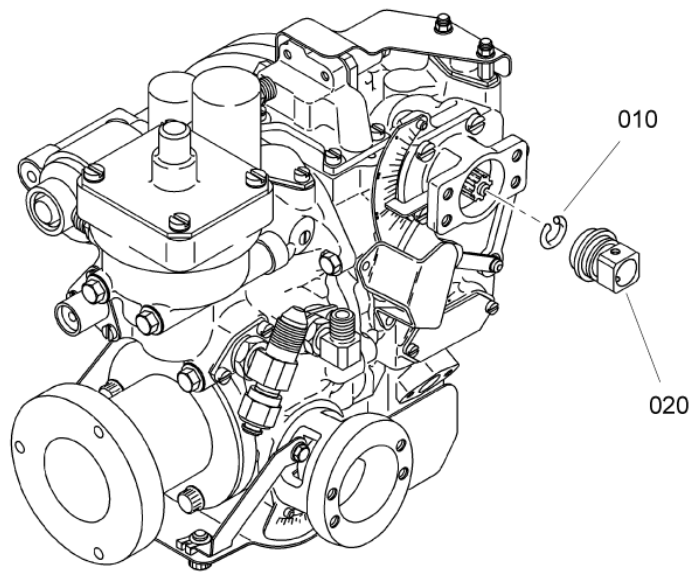

INST.,FUEL COK-PRESS. BALANCING UNIT
Figure 13

SAFRAN HELICOPTER ENGINES

ARRIUS 2 F

MAINTENANCE SPARE PARTS CATALOG

FIGURE ITEM	PART NUMBER	AIRL. STOCK No.	DESCRIPTION	EFFECT	QTY
			1 2 3 4 5 6 7		
13 -001	-		INST.,FUEL COK-PRESS. BALANCING UNIT NON PROCURABLE REFER TO FIG. 12 ITEM 010		RF
010	0164042470		. RING, RETAINING		1
020	0164043050		. SHAFT, DRIVE PRE ACR (AE 62882)		1
-020A	0164243520		. SHAFT, DRIVE POST ACR (AE 62882)		1
620	9752008044		. SEAL		1

- ITEM NOT ILLUSTRATED