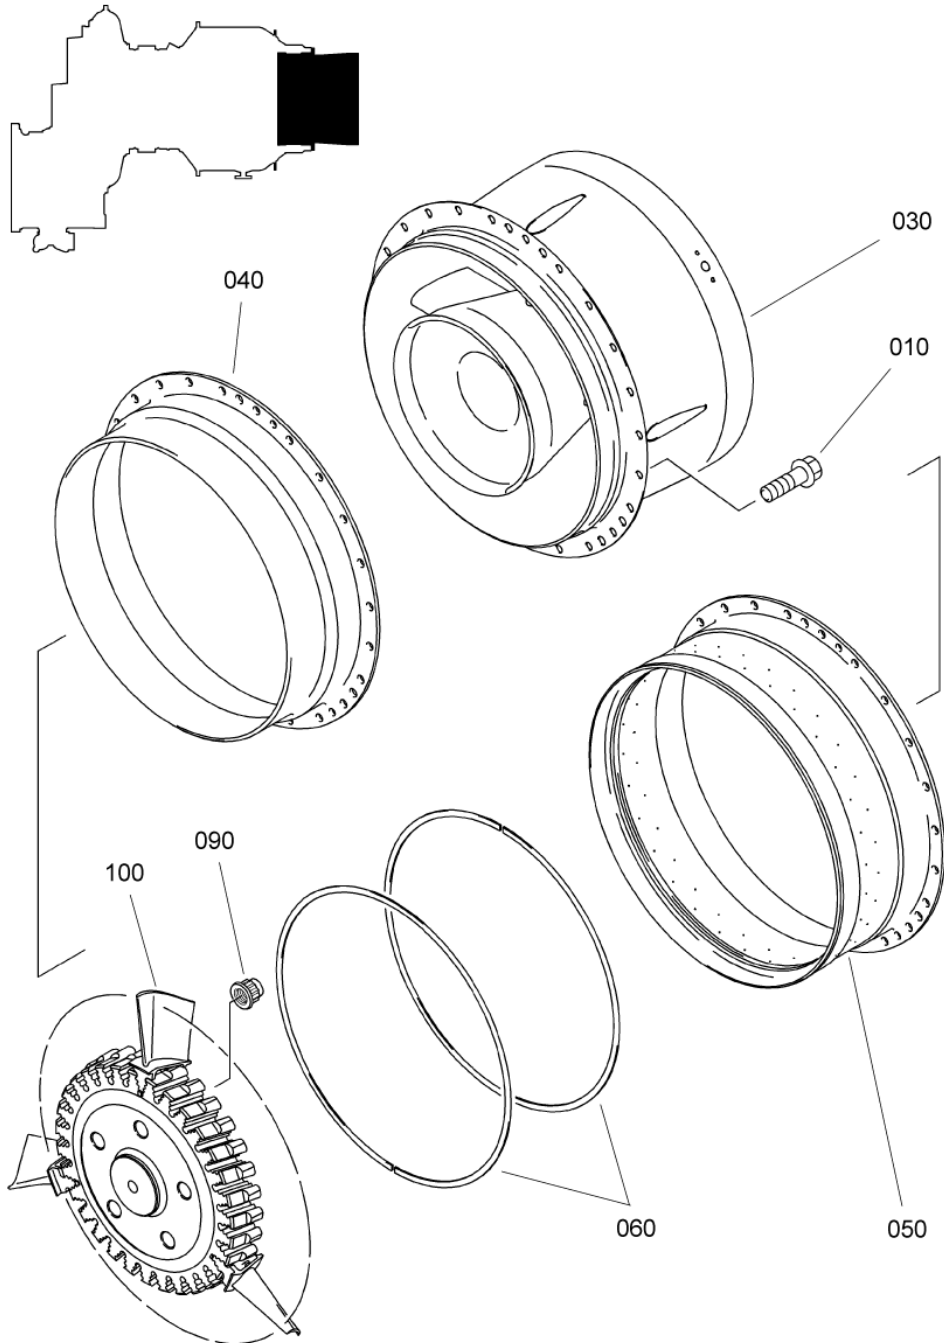

SAFRAN HELICOPTER ENGINES

ARRIUS 2 F

MAINTENANCE SPARE PARTS CATALOG

FIGURE ITEM	PART NUMBER	AIRL. STOCK No.	DESCRIPTION	EFFECT	QTY
			1 2 3 4 5 6 7		
01 -001	-		SUB,MOD NON PROCURABLE REFER TO CHAP. 72-42-05 FIG.01 ITEM 100		RF
510	EN3686050014		. SCREW - VI9005 (9836405014) POST TF 025A (AE 47504) PRE TF 029A (AE 47733)		2
520	0319218080		. HALF FLANGE, HOLDER POST TF 025A (AE 47504) PRE TF 029A (AE 47733)		2
-530	EN2944-050100		. . THREAD, INSERT - VI9005 (9728050804)		6

- ITEM NOT ILLUSTRATED

SUB/MOD. CASING/BEARING/PT
Figure 01 (Sheet 1/2)