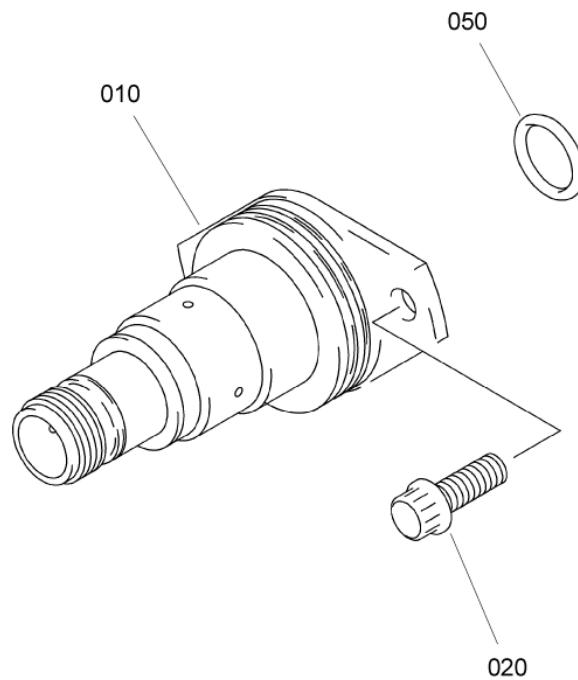

INST.,SWITCH,FUEL LOW PRESSURE
Figure 01

SAFRAN HELICOPTER ENGINES

ARRIUS 2 F

MAINTENANCE SPARE PARTS CATALOG

FIGURE ITEM	PART NUMBER	AIRL. STOCK No.	DESCRIPTION	EFFECT	QTY
			1 2 3 4 5 6 7		
01 -001	-		INST. SWITCH, FUEL LOW PRESSURE NON PROCURABLE REFER TO CHAP. 73-00-00 FIG.01 ITEM 090		RF
010	12927		. SWITCH, LOW FUEL PRESSURE - V98505 (9550170280) NON REPAIRABLE		1
020	EN3686050014		ATTACHING PARTS . SCREW - VI9005 (9836405014) PRE ACR (AE 47354)		2
-020A	EN3686050018		. SCREW - VI9005 (9836405018) PRE ACR (AE 48298) POST ACR (AE 47354)		2
-020B	EN2926-050014		. SCREW - VI9005 (9836205014) POST ACR (AE 48298) ***		2
050	46012A00900		. PACKING, PREFORMED - VF0111 (9794410090)		1

- ITEM NOT ILLUSTRATED