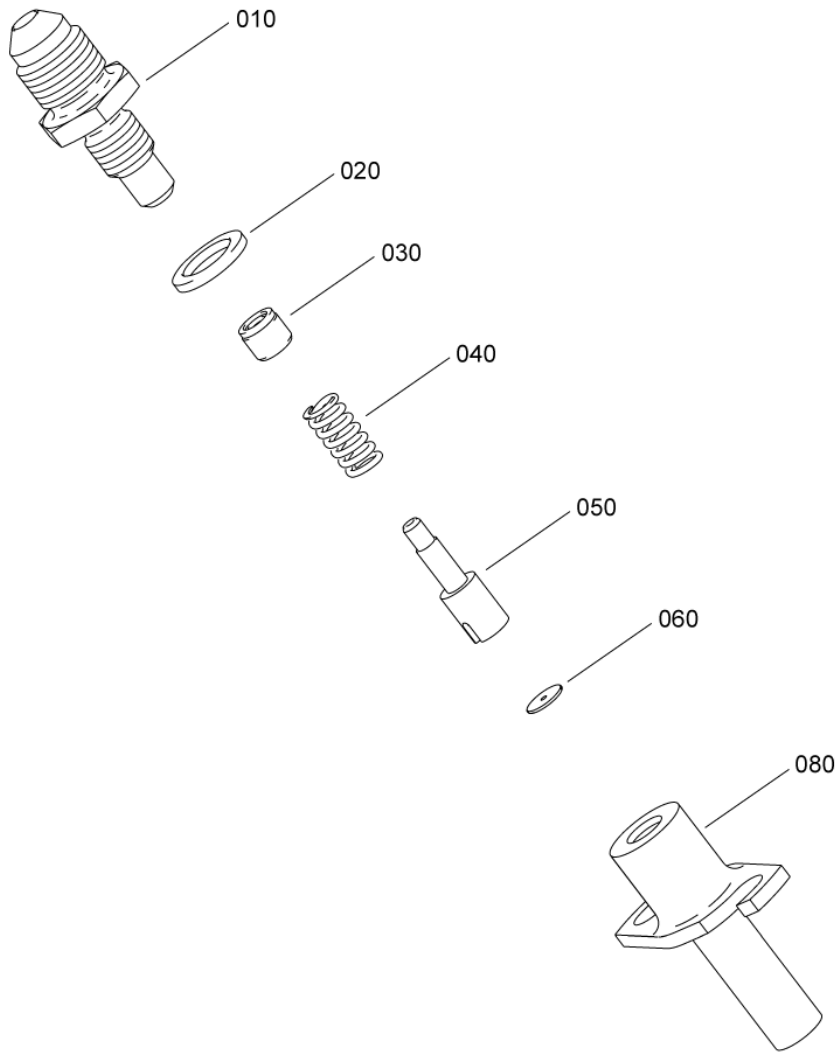

INJECTOR ASSY
Figure 01

SAFRAN HELICOPTER ENGINES

ARRIUS 2 F

MAINTENANCE SPARE PARTS CATALOG

FIGURE ITEM	PART NUMBER	AIRL. STOCK No.	DESCRIPTION	EFFECT	QTY
			1 2 3 4 5 6 7		
01					
-001	0319307840		INJECTOR ASSY REFER TO CHAP. 74-21-10 FIG.01 ITEM 040 REFER TO CHAP. 74-21-10 FIG.01 ITEM 030		RF
010	0319307830		. NIPPLE		1
020	9752100080		. SEAL		1
030	0319307380		. FILTER ASSY		1
040	0319300140		. SPRING		1
050	0319301030		. DUCT		1
060	0319301060		. CHIP		1
080	0319301650		. BODY,INJECTOR		1

- ITEM NOT ILLUSTRATED