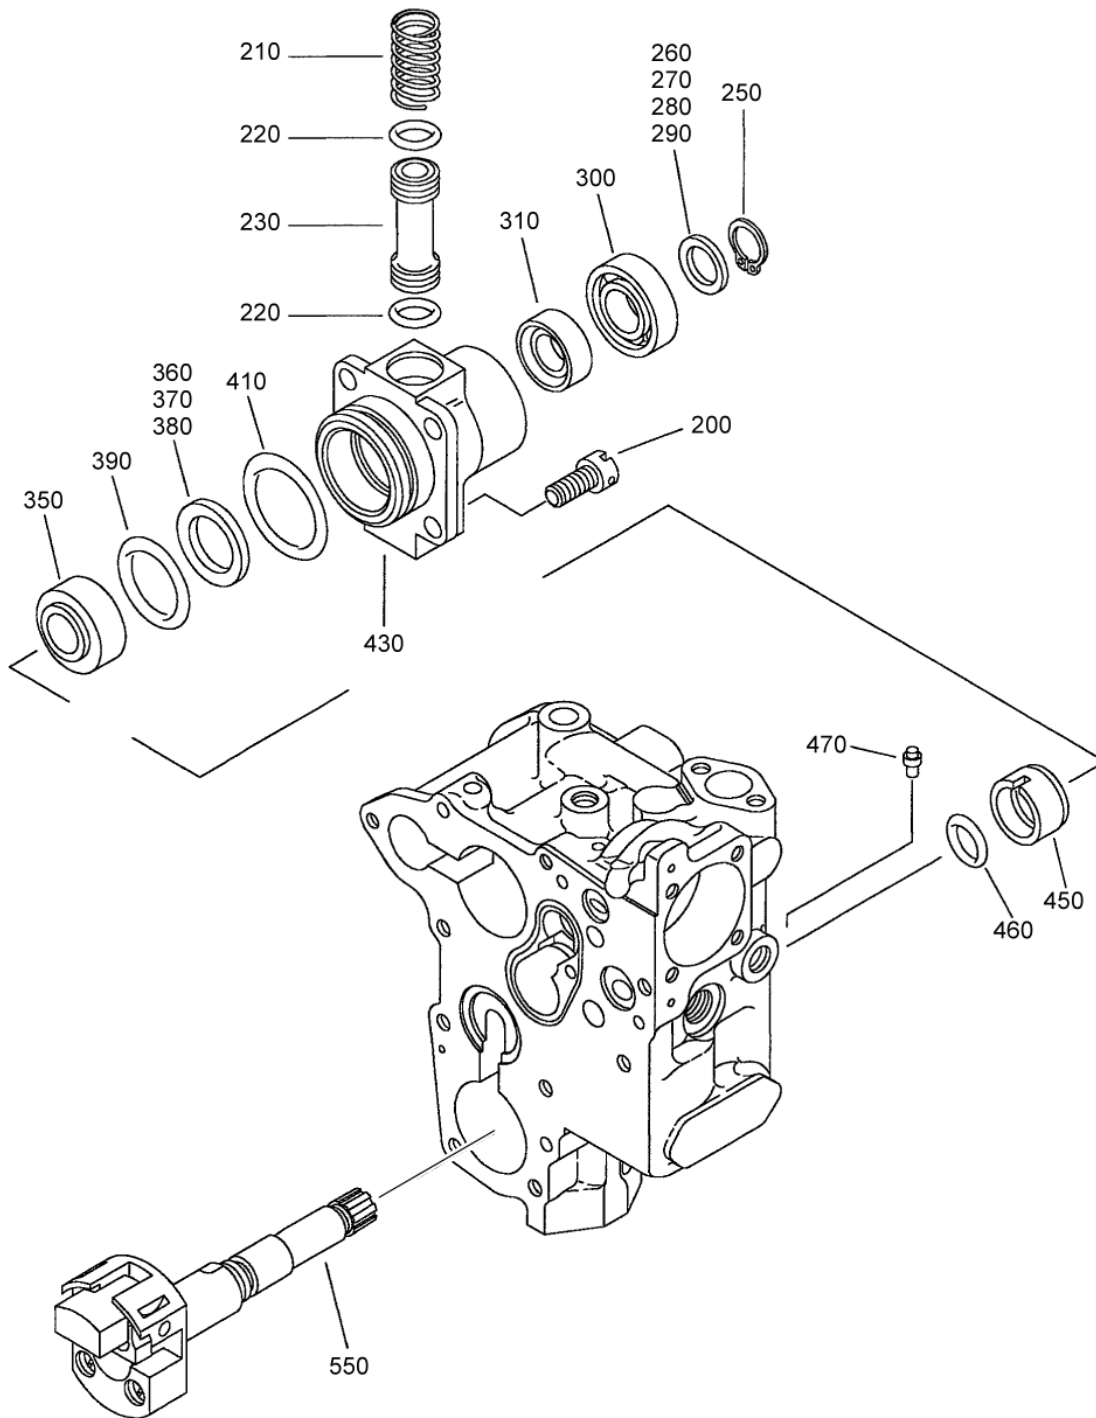

INST., LEVER AND NFT FLYWEIGHT ASSY
Figure 15

SAFRAN HELICOPTER ENGINES

ARRIUS 2 F

MAINTENANCE SPARE PARTS CATALOG

FIGURE ITEM	PART NUMBER	AIRL. STOCK No.	DESCRIPTION	EFFECT	QTY
			1 2 3 4 5 6 7		
15					
-001	-		INST., LEVER AND NPT FLYWEIGHT ASSY NON PROCURABLE REFER TO FIG. 12 ITEM 030		RF
200	22296CF050012E		. SCREW - VF0111 (9848501229) NON PROCURABLE		4
210	0000508880		. SPRING NON PROCURABLE		1
220	9682000652		. PACKING, PREFORMED PRE TF 028 (AE 47104)		2
-220A	9682000654		. PACKING, PREFORMED POST TF 028 (AE 47104)		1
230	0164040450		. UNION NON PROCURABLE		1
250	9744009200		. CIRCLIP		1
260	0000404590		. WASHER, ADJUSTING SELECTED PART		1
270	0000404600		. WASHER, ADJUSTING SELECTED PART		1
280	0000404610		. WASHER, ADJUSTING SELECTED PART		1
290	0000404620		. WASHER, ADJUSTING SELECTED PART		1
300	9601590901		. BEARING 9601590901 IS THE SAFRAN HE PART NUMBER FOR: VD8897 - 609YP63 VF0234 - 609T65K825 VF0272 - 609/C3 V70854 - D609/603509		1
310	9560156830		. RING 9560156830 IS THE SAFRAN HE PART NUMBER FOR: VF0384 - BA9X18X6-75FKM585		1
350	3-6B002AF6		. SEAL - VF0562 (9660036206)		1
360	0000405620		. WASHER, ADJUSTING SELECTED PART		1
370	0000405630		. WASHER, ADJUSTING SELECTED PART		1
380	0000405640		. WASHER, ADJUSTING SELECTED PART		1
390	9682002003		. PACKING, PREFORMED PRE TF 028 (AE 47104)		1
-390A	9682002005		. PACKING, PREFORMED POST TF 028 (AE 47104)		1
410	9682002253		. PACKING, PREFORMED PRE TF 028 (AE 47104)		1
-410A	9682002254		. PACKING, PREFORMED POST TF 028 (AE 47104)		1
430	0164242810		. HOUSING		1
450	0164242090		. RING, FRICTION		1
460	46012A00630		. PACKING, PREFORMED - VF0111 (9794410063) PRE TF 028 (AE 47104)		1

- ITEM NOT ILLUSTRATED