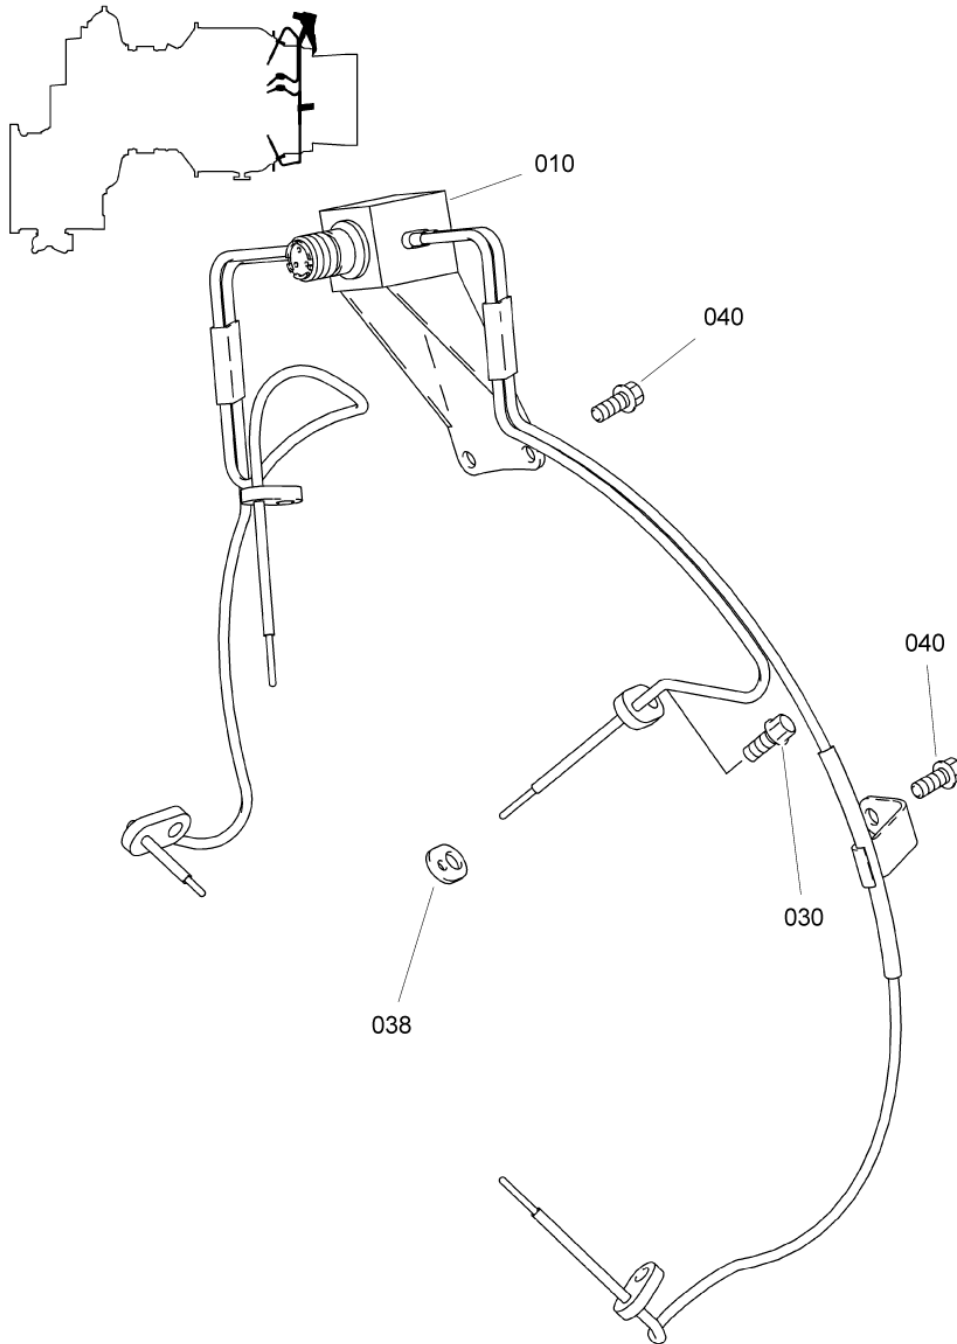

INST.,HARNESS,PYROMETRIC
Figure 01