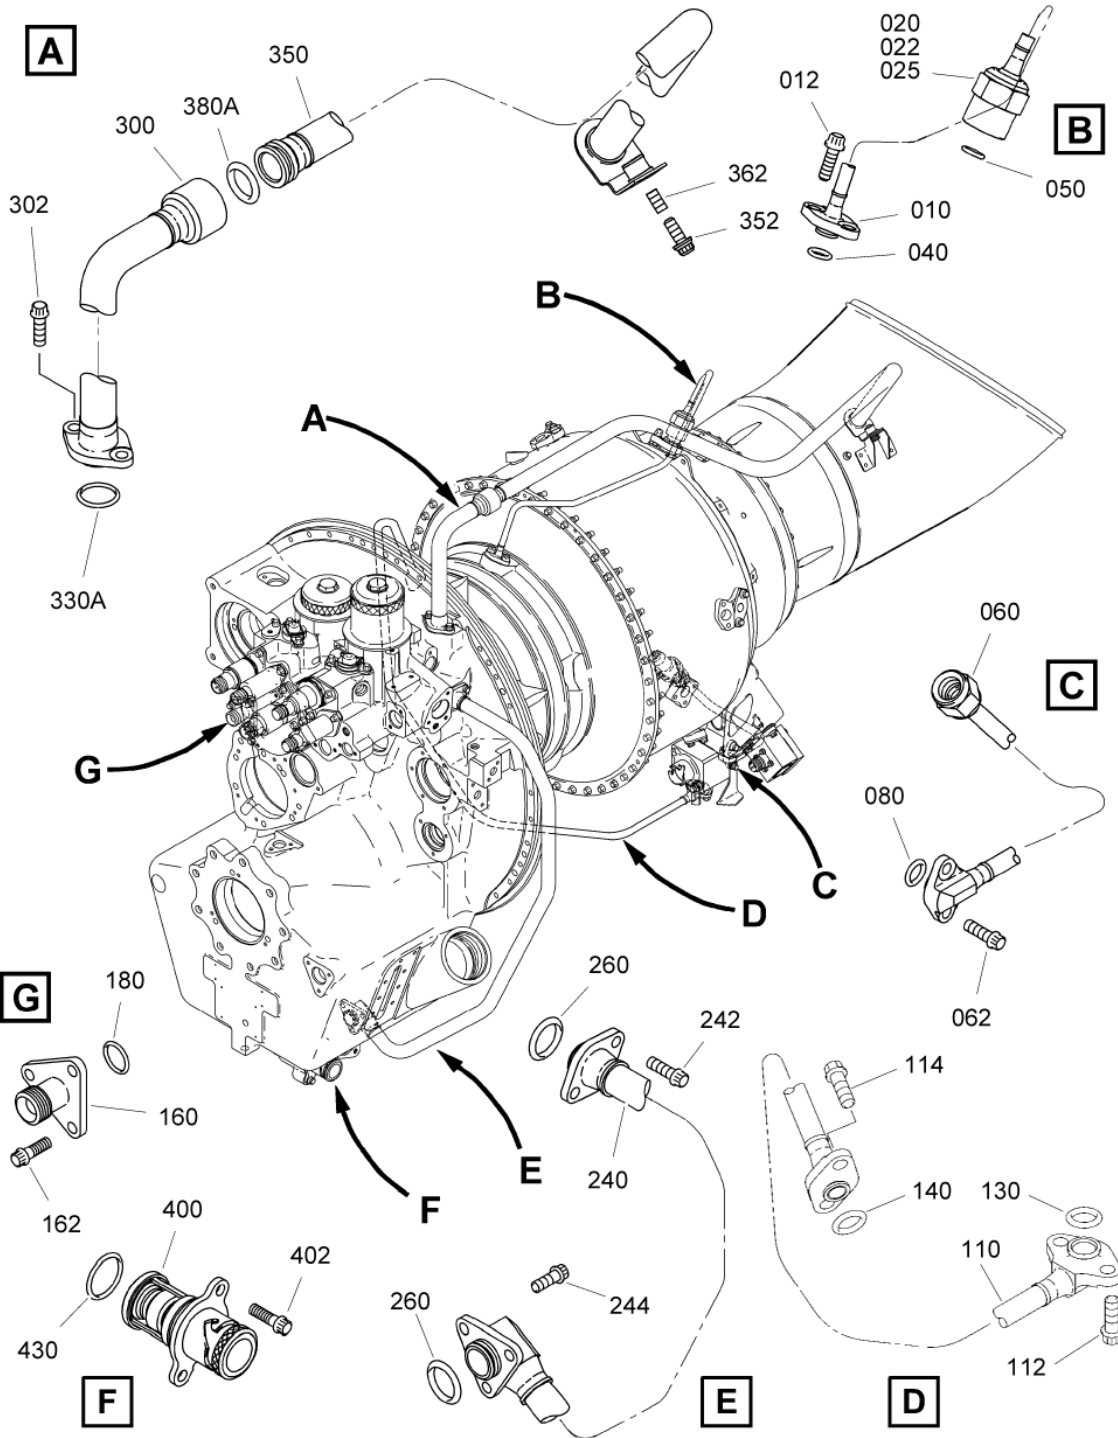

INST., PIPES, OIL
Figure 01

SAFRAN HELICOPTER ENGINES

ARRIUS 2 F

MAINTENANCE SPARE PARTS CATALOG

FIGURE ITEM	PART NUMBER	AIRL. STOCK No.	DESCRIPTION	EFFECT	QTY
			1 2 3 4 5 6 7		
01					
-001	-		INST.,PIPES,OIL NON PROCURABLE REFER TO CHAP. 79-00-00 FIG.01 ITEM 020		RF
010	0319728050		. PIPE, SUPPLY, OIL, REAR BEARING PRE ACR (AE 45644)		1
-010A	0319728130		. PIPE, SUPPLY, OIL, REAR BEARING POST ACR (AE 45644)		1
			ATTACHING PARTS		
012	EN3686050016		. SCREW - VI9005 (9836405016) ***		2
020	0000130830		. . RING, RETAINING PART OF ITEM 010		1
-020A	0000130950		. . RING, RETAINING PRE ACR (AE 46645) PART OF ITEM 010A		1
-020B	0000130960		. . RING, RETAINING POST ACR (AE 46645) PART OF ITEM 010A		1
022	0000267000		. . NUT, UNION, EQUIPPED		1
025	01325164009		. . . THREAD, INSERT - VF1699 (0000190420)		1
040	46012A00750		. PACKING, PREFORMED - VF0111 (9794410075)		1
050	46012A00750		. PACKING, PREFORMED - VF0111 (9794410075)		1
-050A	K-011		. PACKING, PREFORMED - V075B2 (9560160490) PRE ACR (AE 69125) ALTERNATE ITEM 050		1
060	0319728040		. PIPE, SCAVENGE, OIL, REAR BEARING		1
			ATTACHING PARTS		
062	EN3686050016		. SCREW - VI9005 (9836405016) ***		2
080	46012A00950		. PACKING, PREFORMED - VF0111 (9794410095)		1
110	0319727930		. PIPE, SCAVENGE, OIL, REAR BEARING		1
			ATTACHING PARTS		
112	EN3686050016		. SCREW - VI9005 (9836405016)		2
114	EN3686050016		. SCREW - VI9005 (9836405016) ***		2
130	46012A00950		. PACKING, PREFORMED - VF0111 (9794410095)		1
140	46012A00750		. PACKING, PREFORMED - VF0111 (9794410075)		1
160	0000372240		. UNION, OIL OUTLET		1
			ATTACHING PARTS		
162	EN3686050016		. SCREW - VI9005 (9836405016) PRE ACR (AE 45587)		3
-162A	0000025820		. SCREW POST ACR (AE 45587) ***		3
180	46012A01250		. PACKING, PREFORMED - VF0111 (9794410125)		1
240	0319727940		. PIPE, SUPPLY, DEVICE, LUBRICATION		1

- ITEM NOT ILLUSTRATED