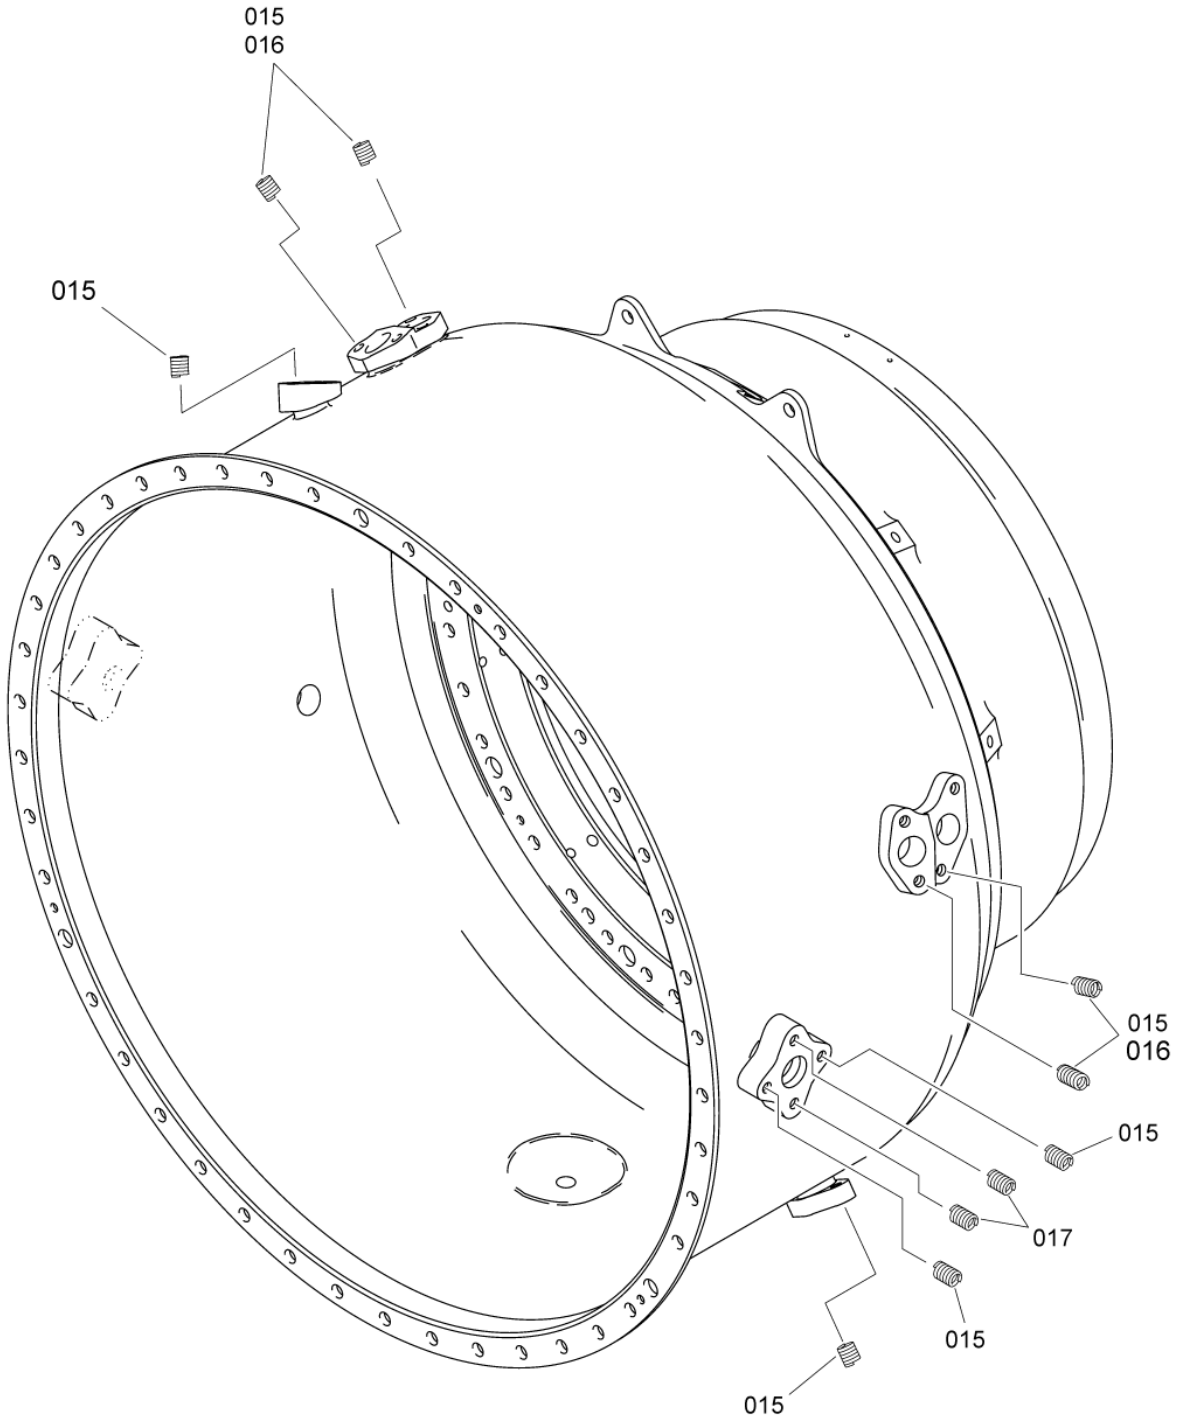

- ITEM NOT ILLUSTRATED

PAGE LEFT BLANK INTENTIONALLY

CASING, TURBINE, ASSY
Figure 01

SAFRAN HELICOPTER ENGINES

ARRIUS 2 F

MAINTENANCE SPARE PARTS CATALOG

FIGURE ITEM	PART NUMBER	AIRL. STOCK No.	DESCRIPTION	EFFECT	QTY
			1 2 3 4 5 6 7		
01					
-001	0319257200		CASING,TURBINE,ASSY NON PROCURABLE PRE ACR (AE 46073)	a	RF
-001A	0319257210		CASING,TURBINE,ASSY NON PROCURABLE PRE TF 046A (AE 49688) ALTERNATE ITEM 001	b	RF
-001B	0319218430		CASING,TURBINE,ASSY NON PROCURABLE POST TF 046A (AE 49688) REFER TO CHAP. 72-42-20 FIG.01 ITEM 500	c	RF
015	EN3542-050063		. THREAD, INSERT - VI9005 (9729105082) PRE TF 046A (AE 49688)		56
-015A	EN3542-050063		. THREAD, INSERT - VI9005 (9729105082) PRE ACR (AE 50579) POST TF 046A (AE 49688)		54
-015B	EN3542-050063		. THREAD, INSERT - VI9005 (9729105082) POST ACR (AE 50579)		46
016	9729105081		. THREAD, INSERT POST ACR (AE 50579)		8
017	AS3305-04		. THREAD, INSERT - V81349 (9907425015)		4