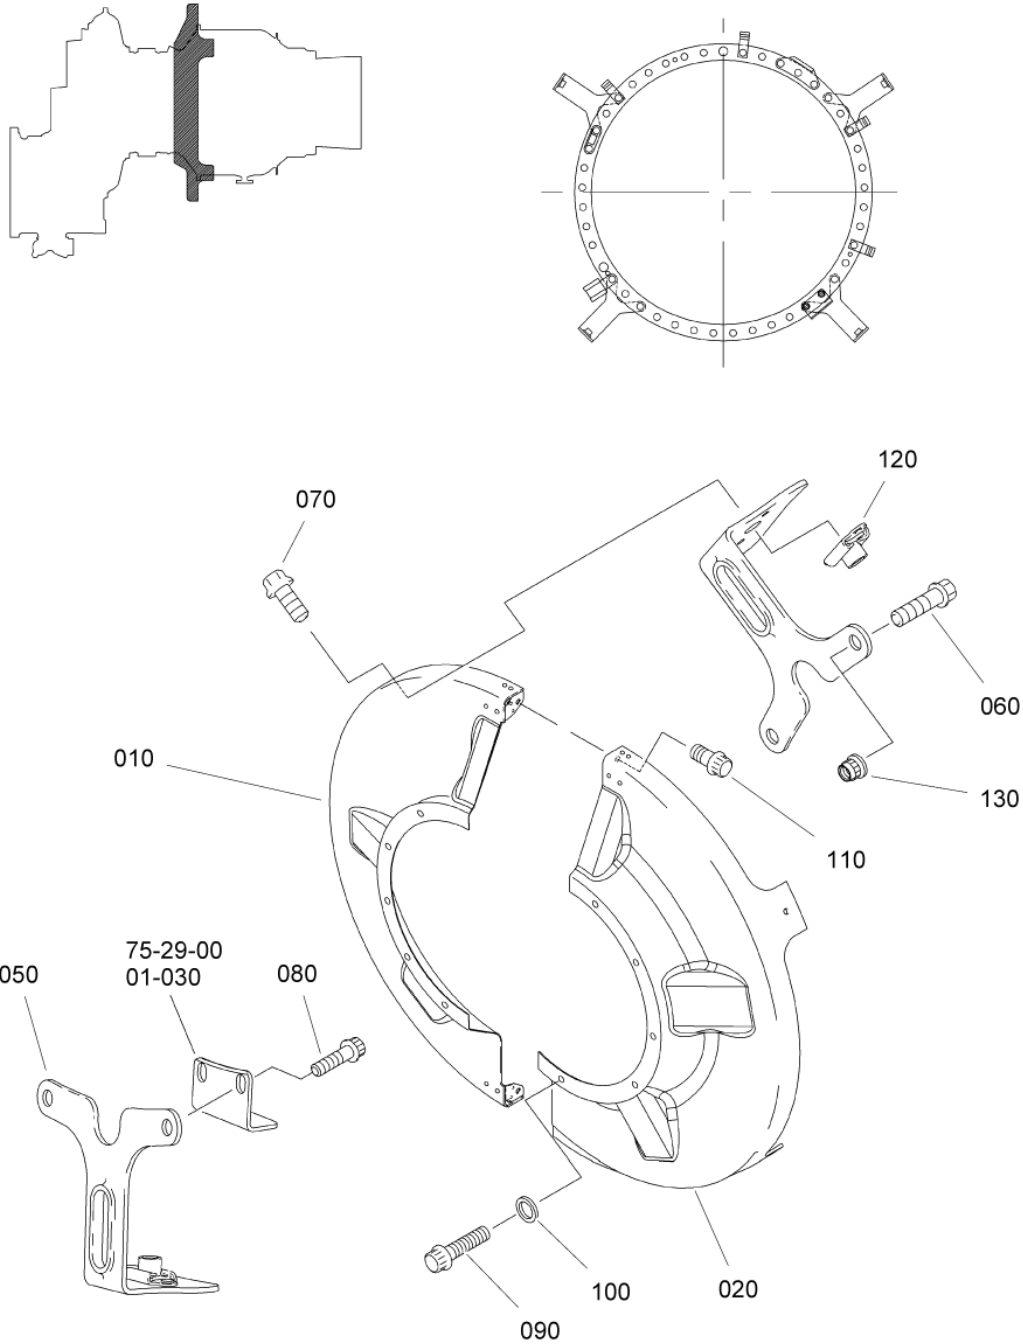

INST.,FIREWALL
Figure 01

SAFRAN HELICOPTER ENGINES

ARRIUS 2 F

MAINTENANCE SPARE PARTS CATALOG

FIGURE ITEM	PART NUMBER	AIRL. STOCK No.	DESCRIPTION	EFFECT	QTY
			1 2 3 4 5 6 7		
01					
-001	-		INST.FIREWALL NON PROCURABLE REFER TO CHAP. 71-01-00 FIG.01 ITEM 015		RF
010	0319998240		. HALF FIREWALL, REAR , RIGHT PRE TF 080 (AE 71804) POST TF 025A (AE 47504)		1
-010A	0319990080		. HALF FIREWALL, REAR , RIGHT POST TF 080 (AE 71804)		1
020	0319998250		. HALF FIREWALL, REAR , RIGHT POST TF 025A (AE 47504)		1
			ATTACHING PARTS		
050	0319712890		. SUPPORT POST TF 025A (AE 47504)		4
060	EN3686050018		. SCREW - VI9005 (9836405018) PRE ACR (AE 50290)		4
-060A	EN3686050020		. SCREW - VI9005 (9836405020) POST ACR (AE 50290)		4
-070	EN3686050010		. SCREW - VI9005 (9836405010) POST TF 025A (AE 47504)		6
-070A			DELETED		
080	EN3686050020		. SCREW - VI9005 (9836405020) POST TF 025A (AE 47504)		4
090	EN3686050014		. SCREW - VI9005 (9836405014) POST TF 025A (AE 47504)		10
100	9994050024		. WASHER POST TF 025A (AE 47504)		10
110	EN3686050010		. SCREW - VI9005 (9836405010) POST TF 025A (AE 47504)		2
120	9867700050		. NUT POST TF 025A (AE 47504)		4
130	9866205026		. NUT 9866205026 IS THE SAFRAN HE PART NUMBER FOR: VF0111 - 22526-050 VI9005 - EN2906-050 POST TF 025A (AE 47504) ***		8

- ITEM NOT ILLUSTRATED