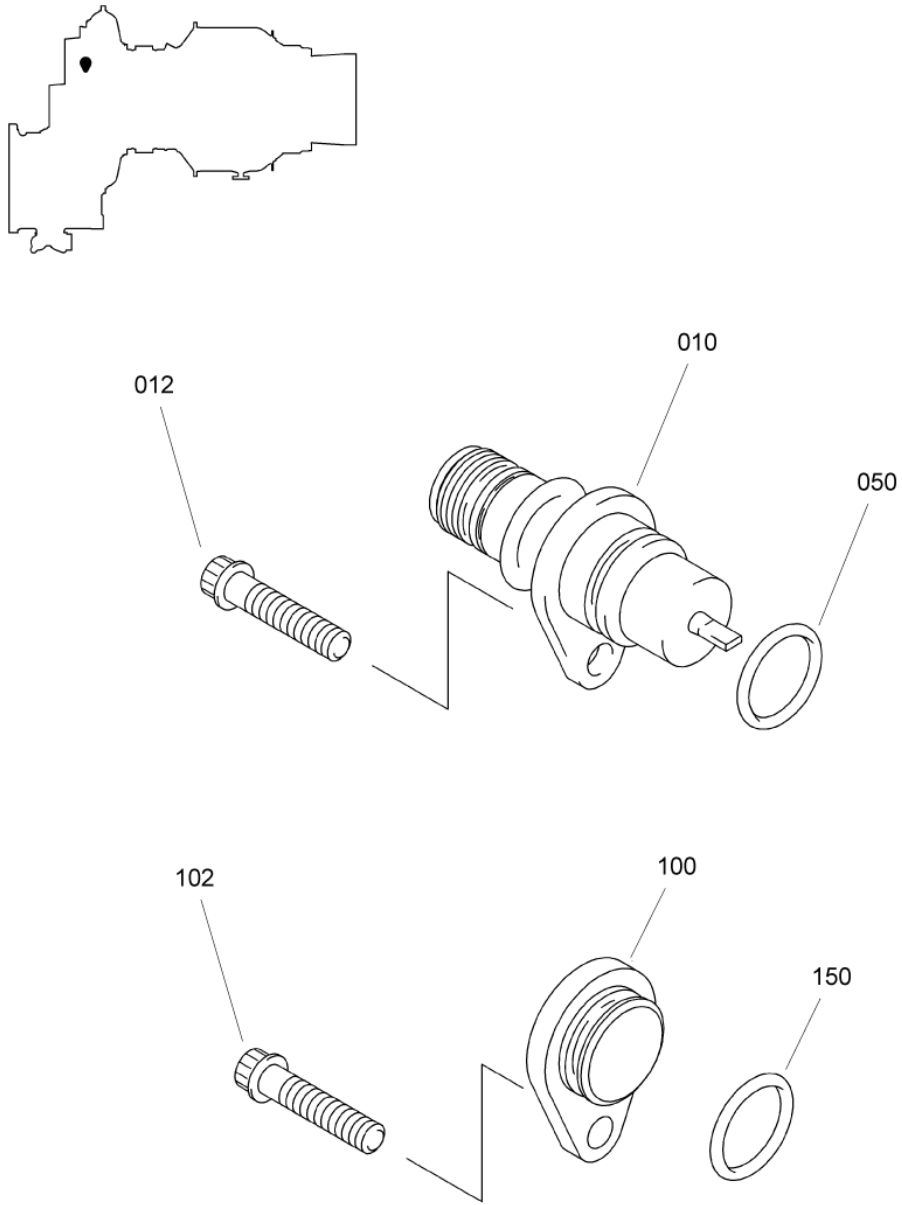

INST.,SENSOR,N1
Figure 01

SAFRAN HELICOPTER ENGINES

ARRIUS 2 F

MAINTENANCE SPARE PARTS CATALOG

FIGURE ITEM	PART NUMBER	AIRL. STOCK No.	DESCRIPTION	EFFECT	QTY
			1 2 3 4 5 6 7		
01 -001	-		INST.SENSOR,N1 NON PROCURABLE REFER TO CHAP. 77-00-00 FIG.01 ITEM 010		RF
010	1409-000		. SENSOR, SPEED - VF1976 (9550165760) NON REPAIRABLE PRE ACR (AE 47358) PRE ACR (AE 47162 AVT 1)		1
-010A	1604-300		. SENSOR, SPEED - VF1976 (9550177390) NON REPAIRABLE POST ACR (AE 47162 AVT 1) PRE ACR (AE 50610) POST ACR (AE 47358) ALTERNATE ITEM 010		1
-010B	1604300-01		. SENSOR, SPEED - VF1976 (9550179190) NON REPAIRABLE POST ACR (AE 50610)		1
-010C	VIT7100040		. SENSOR, SPEED - VF6840 (9550175810) NON REPAIRABLE POST ACR (AE 47162 AVT 1) POST ACR (AE 47162)		1
012	EN2926-050014		ATTACHING PARTS . SCREW - VI9005 (9836205014) ***		1
050	46012A01400		. PACKING, PREFORMED - VF0111 (9794410140)		1
100	0319761450		. BLANK		2
102	EN2926-050014		ATTACHING PARTS . SCREW - VI9005 (9836205014) ***		1
150	46012A01400		. PACKING, PREFORMED - VF0111 (9794410140)		2

- ITEM NOT ILLUSTRATED