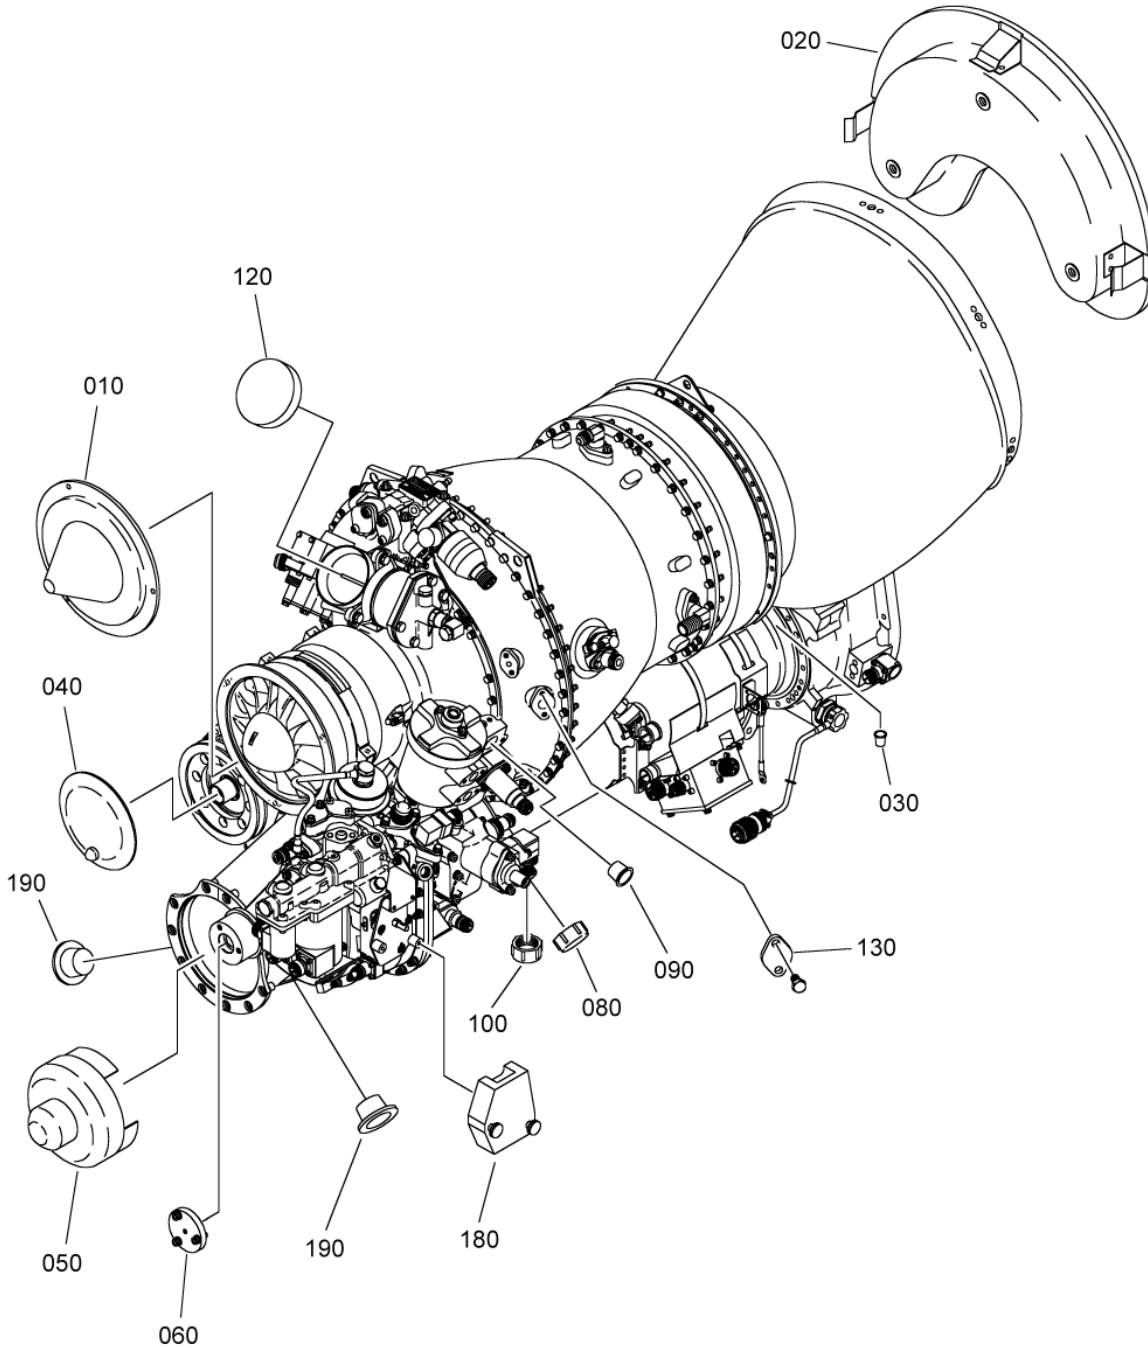

KIT, BLANKS
Figure 01 (Sheet 1/3)