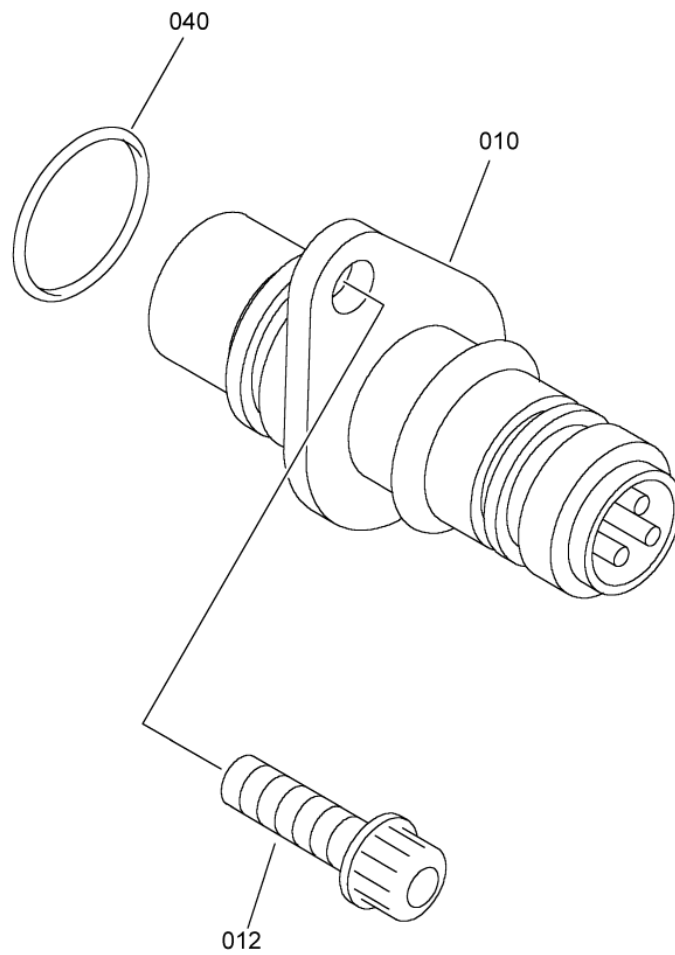

INST.,SENSOR,N1
Figure 01