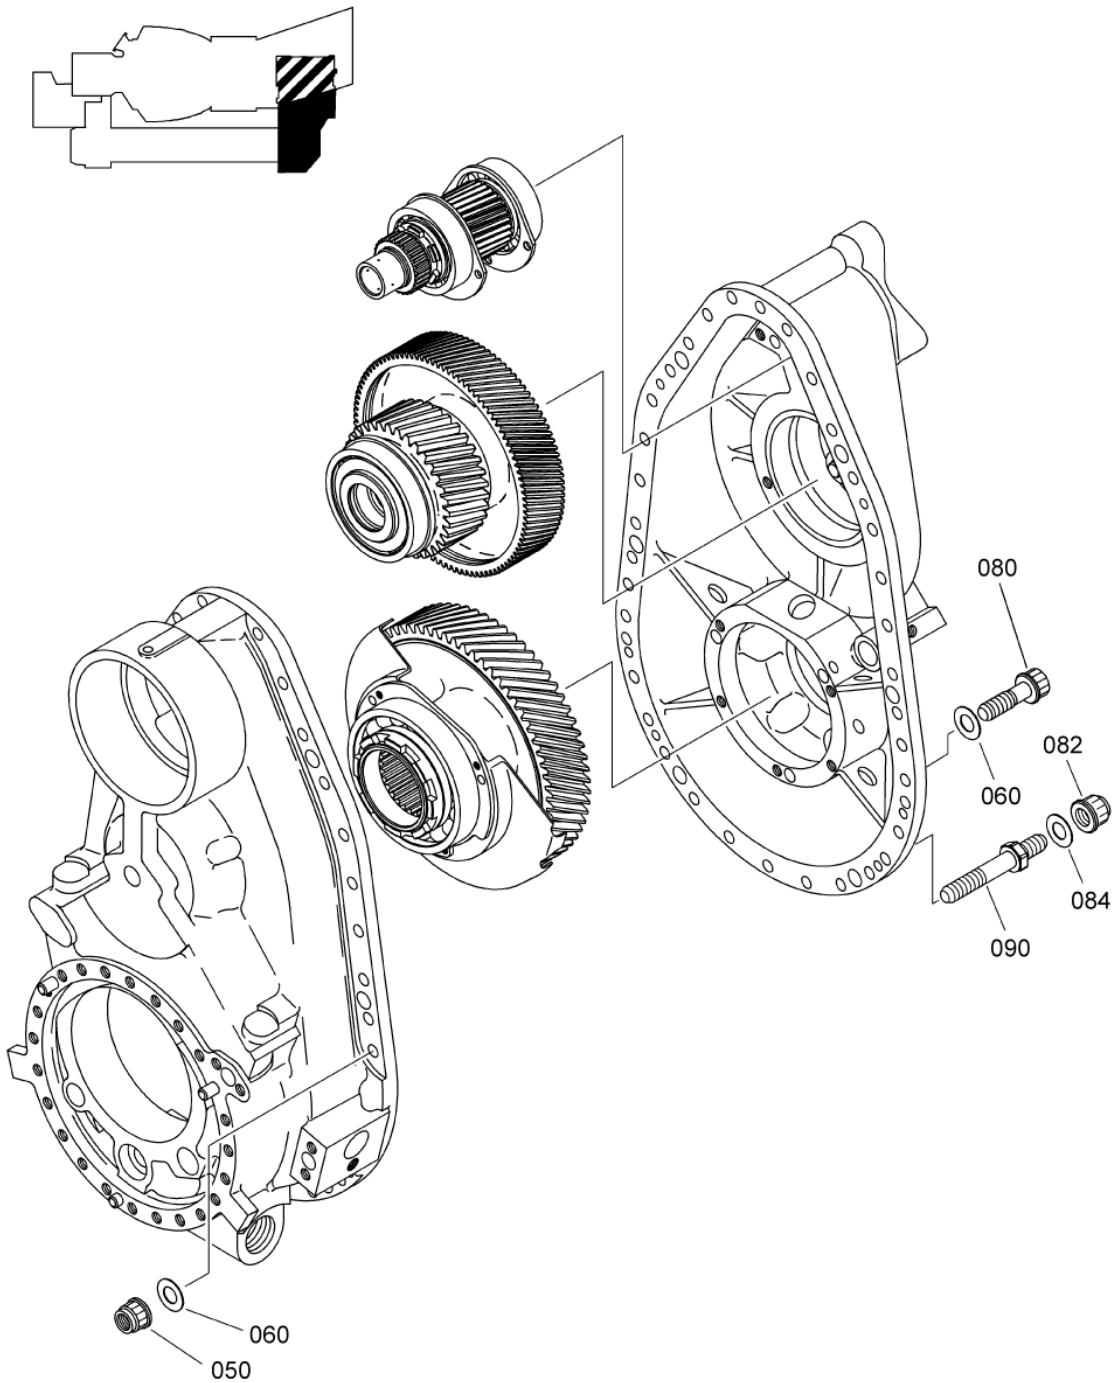

MODULE,REDUCTION GEAR,UNDRESSED
Figure 02

TURBOMECA ARRIEL 2 C2

MAINTENANCE SPARE PARTS CATALOG

FIGURE ITEM	PART NUMBER	AIRL. STOCK No.	DESCRIPTION	EFFECT	QTY
			1 2 3 4 5 6 7		
02 -001	-		MODULE,REDUCTION GEAR,UNDRESSED NON PROCURABLE REFER TO FIG. 01 ITEM 300		RF
050	9866205026		. NUT 9866205026 IS THE TURBOMECA PART NUMBER FOR: VF0111 - 22526-050 VI9005 - EN2906-050		1
060	9740050022		. WASHER		1
080	EN3686050018		. SCREW - VI9005 (9836405018)		1
082	9866205026		. NUT 9866205026 IS THE TURBOMECA PART NUMBER FOR: VF0111 - 22526-050 VI9005 - EN2906-050		2
084	9740050022		. WASHER		2
090	0000025840		. SCREW, TAIL		2
-200	-		. CASING ASSY, REAR, EQUIPPED NON PROCURABLE REFER TO CHAP.72-15-20 FOR DETAILS		1
-250	-		. CASING ASSY, FRONT, EQUIPPED NON PROCURABLE REFER TO CHAP.72-15-30 FOR DETAILS		1

- ITEM NOT ILLUSTRATED