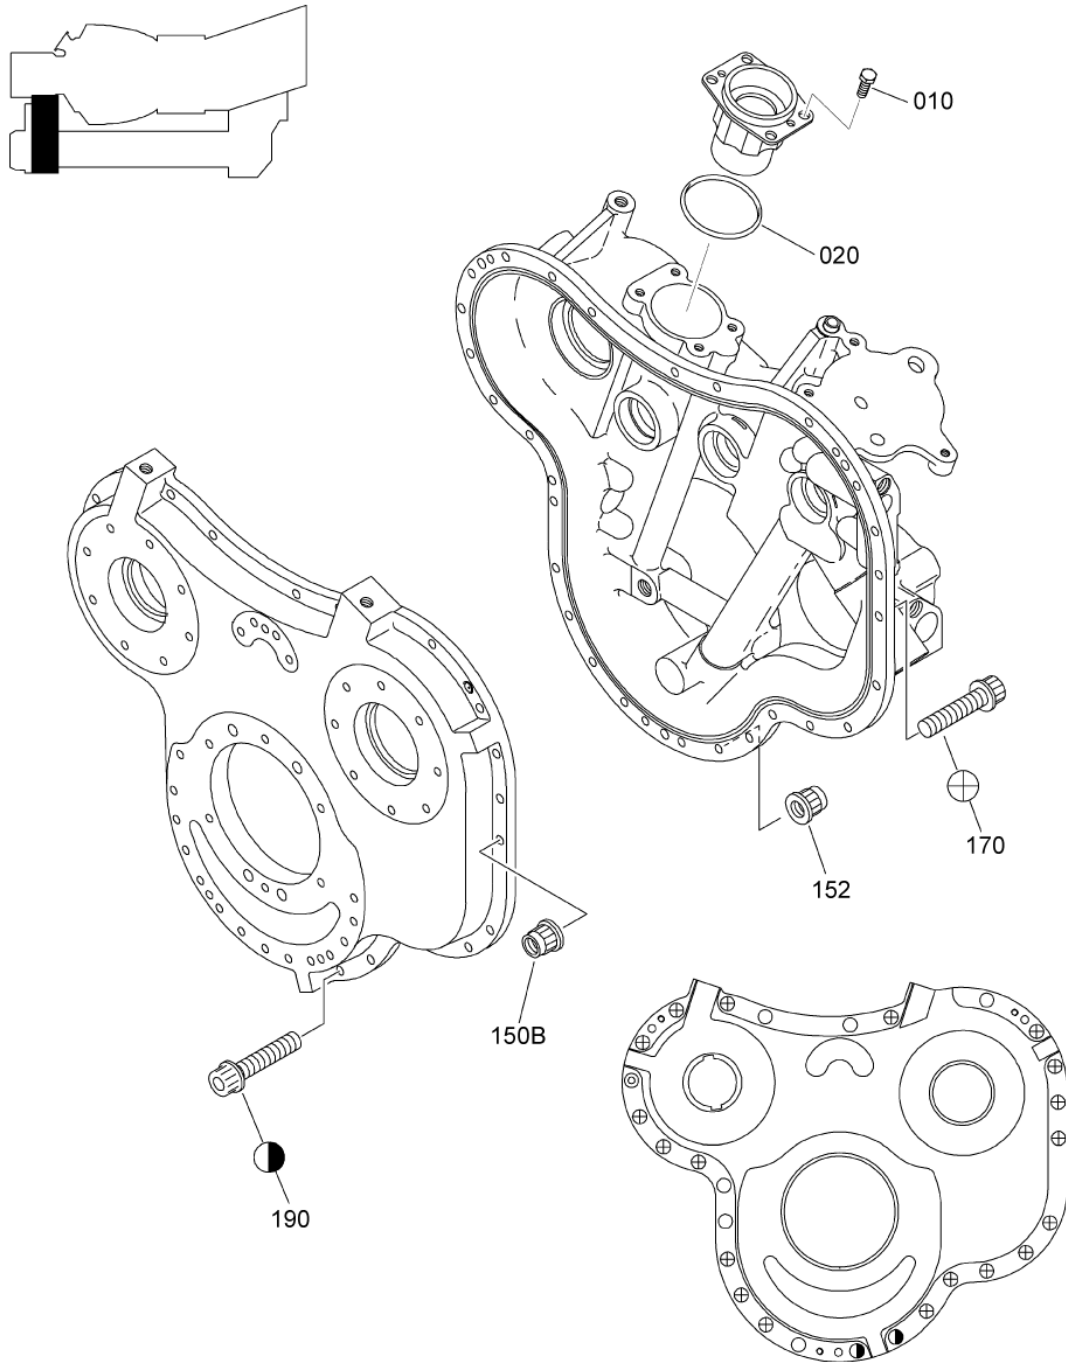

INST.,GEARS
Figure 01