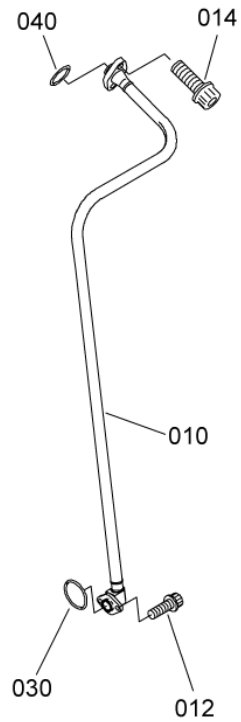

INST.,PIPES,FUEL
Figure 01 (Sheet 1/2)