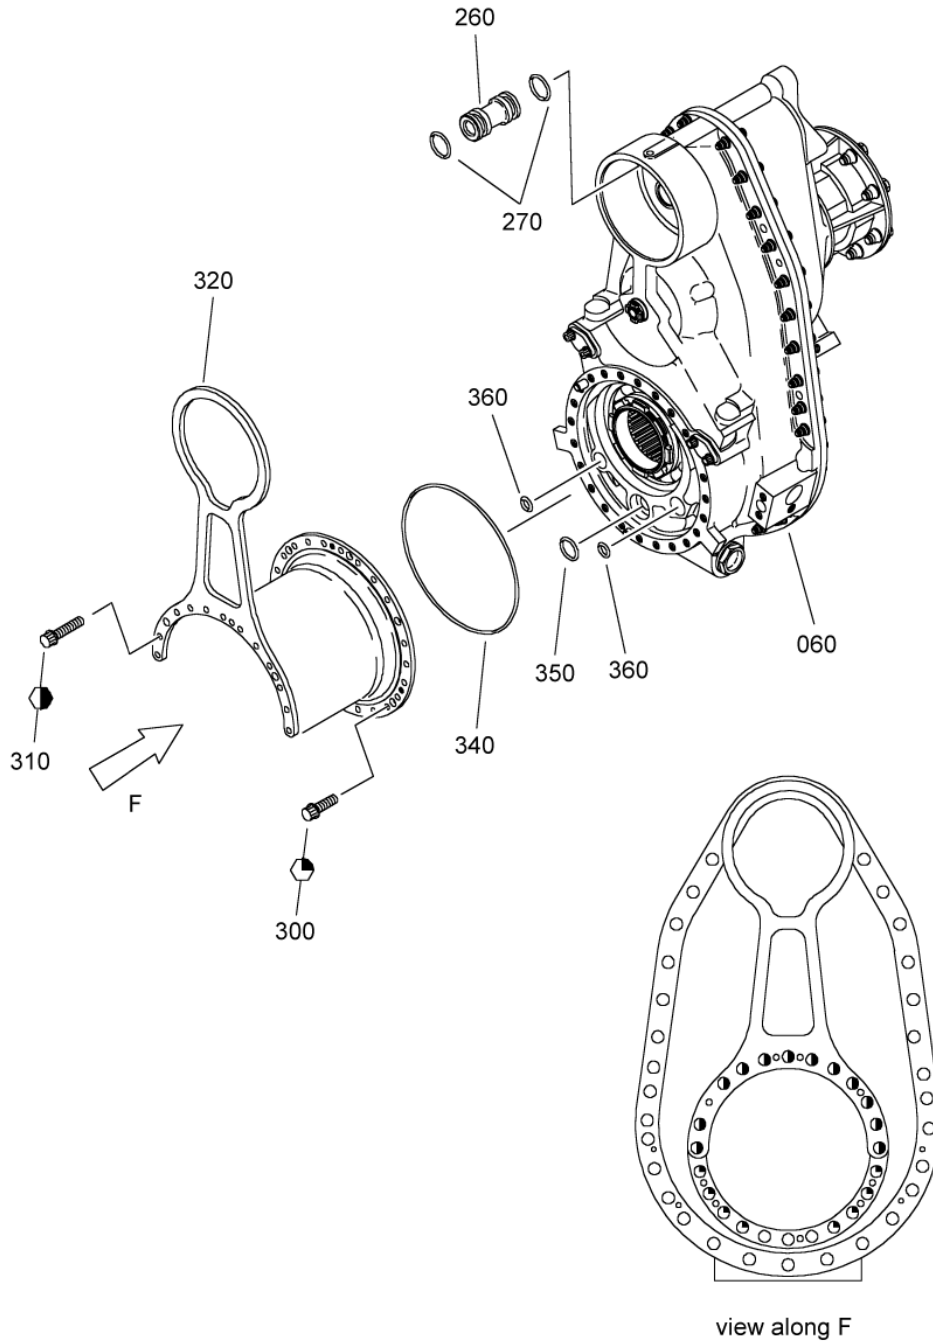

ENGINE, UNDRESSED
Figure 01 (Sheet 3/3)

SAFRAN HELICOPTER ENGINES

ARRIEL 2 C2

MAINTENANCE SPARE PARTS CATALOG

FIGURE ITEM	PART NUMBER	AIRL. STOCK No.	DESCRIPTION	EFFECT	QTY
			1 2 3 4 5 6 7		
01					
-001	0292025120		ENGINE,UNDRESSED REPAIRABLE NON PROCURABLE REFER TO CHAP. 71-00-00 FIG.01 ITEM 100		RF
020	70BM011900		. MODULE,ACCESSORY GEARBOX REPAIRABLE PRE TU219 (AE 119947)		1
-020A	70BM011950		. MODULE,ACCESSORY GEARBOX REPAIRABLE POST TU219 (AE 119947) REFER TO CHAP.72-61-00 FOR DETAILS		1
030	70BM021900		. MODULE,COMPRESSOR REPAIRABLE REFER TO CHAP.72-32-00 FOR DETAILS		1
040	70BM031900		. MODULE,GAS GENERATOR REPAIRABLE PRE TU 181 (AE 93952)		1
-040A	70BM031940		. MODULE,GAS GENERATOR REPAIRABLE POST TU 181 (AE 93952) REFER TO CHAP.72-43-00 FOR DETAILS		1
050	70BM041750		. MODULE,POWER TURBINE REPAIRABLE REFER TO CHAP.72-54-00 FOR DETAILS		1
060	70BM051900		. MODULE,REDUCTION GEAR REPAIRABLE REFER TO CHAP.72-15-00 FOR DETAILS		1
070	0292815020		. PIPE,EXHAUST REPAIRABLE REFER TO CHAP.72-70-00 FOR DETAILS		1
-100	0292995170		. PARTS,ASSEMBLY NON PROCURABLE		1
110	0000026870		. . SCREW		2
120	0000025380		. . SCREW		2
130	0292767130		. . SUPPORT		1
132	5SMR4205		. . . NUT - VF0224 (9564090020)		2
134	21217CA2406		. . . RIVET - VF0111 (9961240621)		4
150	0292677000		. . SPACER,EQUIPPED		1
152	EN2944-050125		. . . THREAD,INSERT - VI9005 (9728050805)		1
170	0292760020		. . SUPPORT,SENSOR		1
180	9682003092		. . PACKING,PREFORMED		1
210	0000080910		. . NUT NON PROCURABLE PRE TU 153 (AE 67997)		1
-210A	0000080710		. . NUT		1
220	EN3686050018		. . SCREW - VI9005 (9836405018)		27
240	EN3686050018		. . SCREW - VI9005 (9836405018)		25
245	0000022670		. . SCREW,TAIL		2
250	EN3377-050		. . NUT - VI9005 (9867500500)		27
260	0292991020		. . DUCT		1

- ITEM NOT ILLUSTRATED