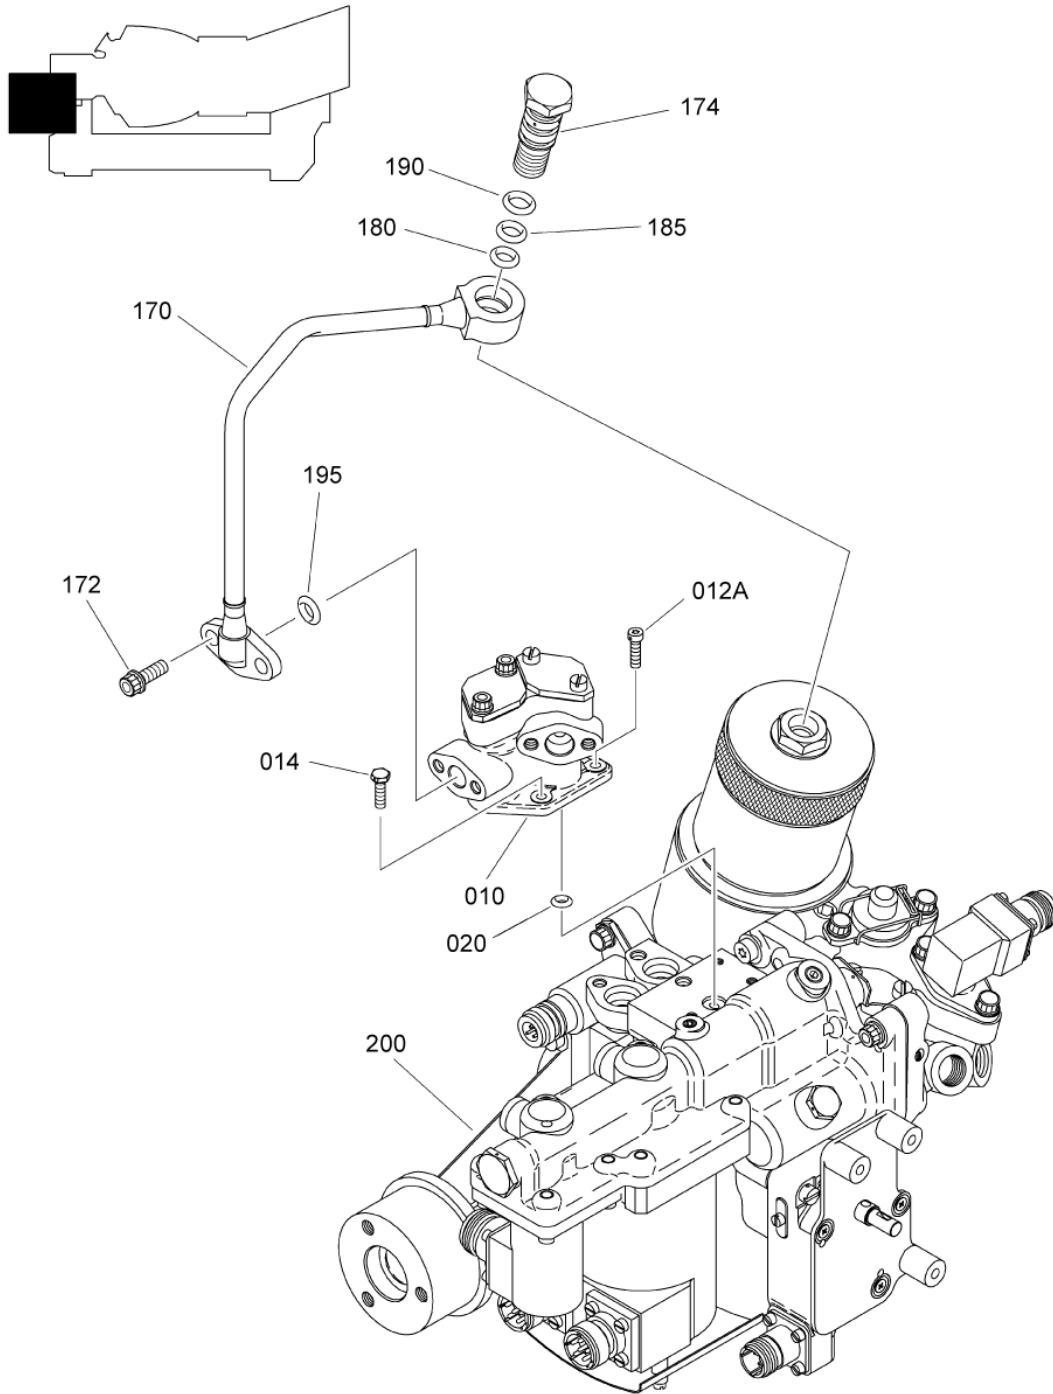

PUMP AND METERING VALVE ASSY
Figure 02