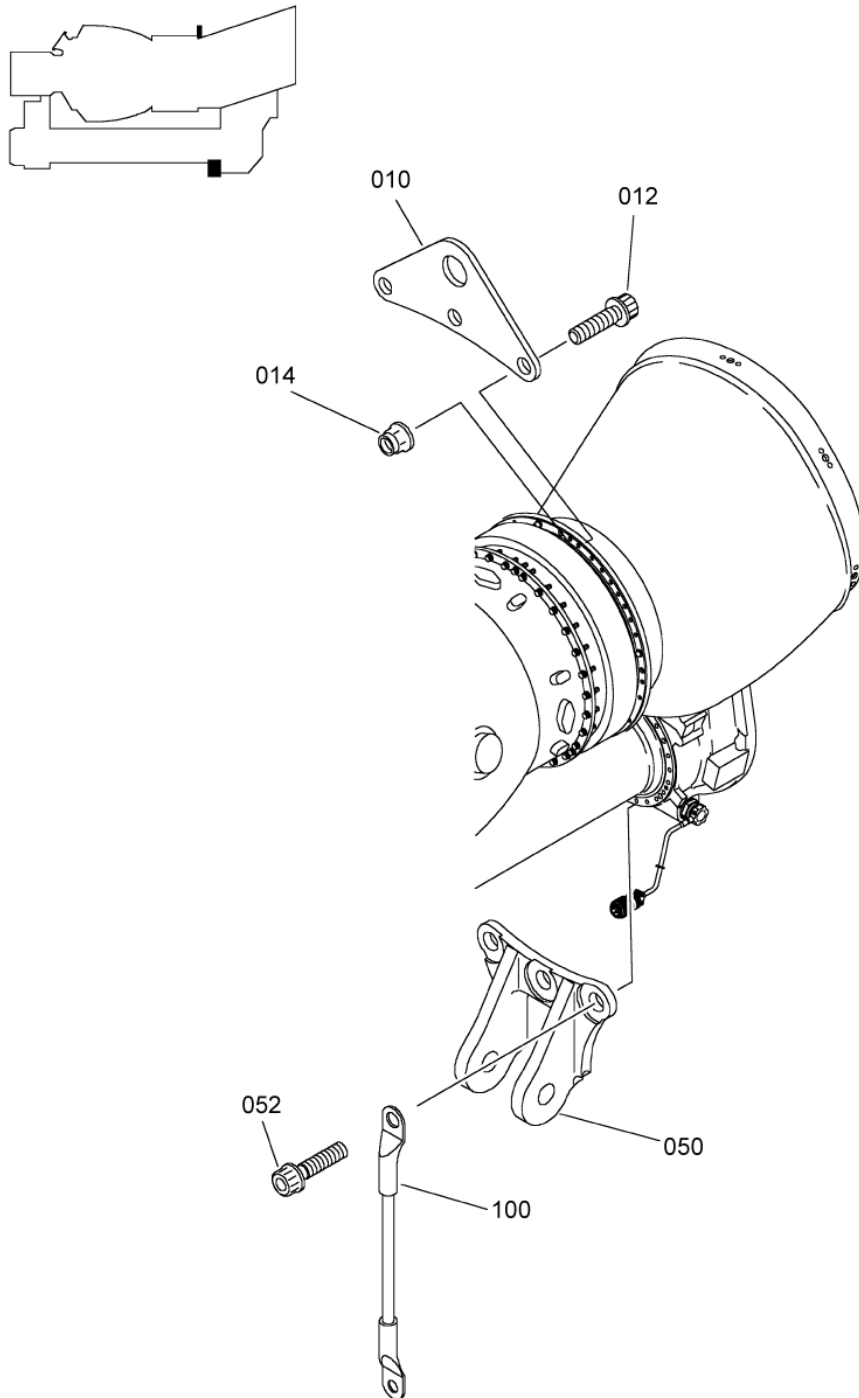

- ITEM NOT ILLUSTRATED

DETAILED PART LIST

MOUNTS

71-20-00

INST.,HOISTING,ATTACHING
Figure 01

TURBOMECA ARRIEL 2 C2

MAINTENANCE SPARE PARTS CATALOG

FIGURE ITEM	PART NUMBER	AIRL. STOCK No.	DESCRIPTION	EFFECT	QTY
			1 2 3 4 5 6 7		
01 -001	-		INST.,HOISTING,ATTACHING NON PROCURABLE REFER TO CHAP. 71-01-00 FIG.01 ITEM 010		RF
010	0292670180		. RING,HOISTING		1
012	EN3686050020		ATTACHING PARTS . SCREW - VI9005 (9836405020)		3
014	EN3377-050		. NUT - VI9005 (9867500500) ***		3
050	0301010860		. SUPPORT,FITTING		1
052	EN3686050020		ATTACHING PARTS . SCREW - VI9005 (9836405020) ***		3
100	0084117100		. BONDING BRAID		1