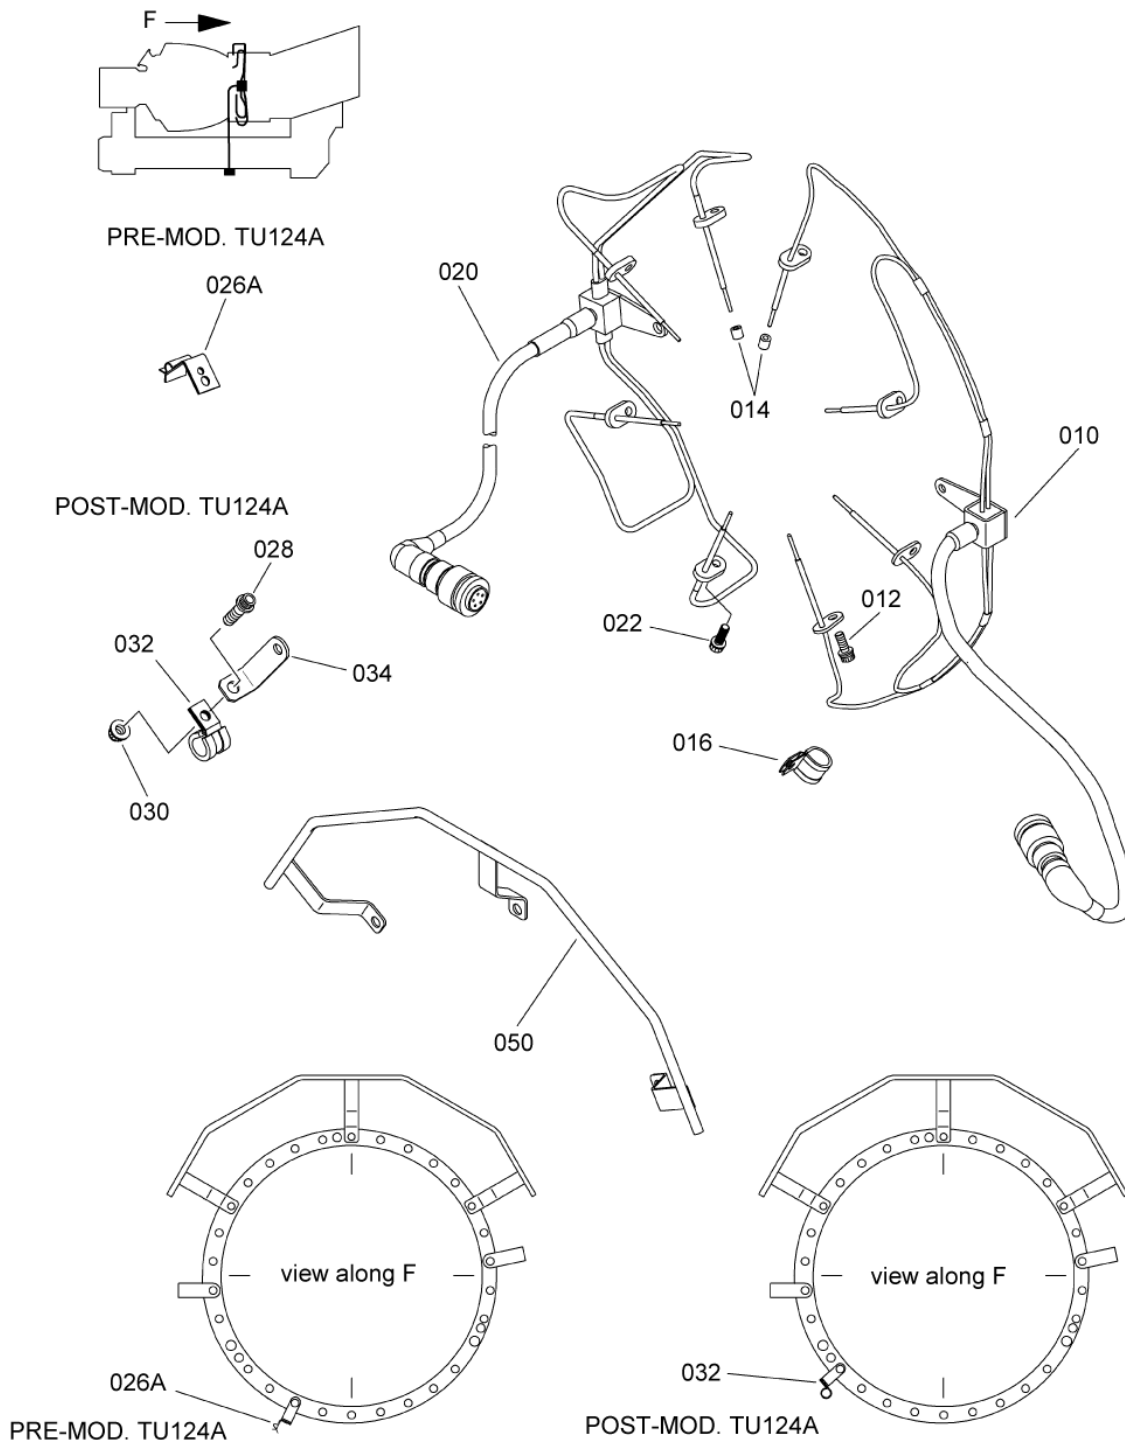

INST., HARNESS, PYROMETRIC
Figure 01

SAFRAN HELICOPTER ENGINES

ARRIEL 2 C2

MAINTENANCE SPARE PARTS CATALOG

FIGURE ITEM	PART NUMBER	AIRL. STOCK No.	DESCRIPTION	EFFECT	QTY
			1 2 3 4 5 6 7		
01					
-001	-		INST.,HARNES,PYROMETRIC NON PROCURABLE REFER TO CHAP. 77-00-00 FIG.01 ITEM 030		RF
010	TC382-00		. HARNES,PYROMETRIC, LEFT SIDE - PREFERRED ASSEMBLY - VF2276 (9550178230) NON REPAIRABLE		1
-010A	TCH03-K10-100		. HARNES,PYROMETRIC, LEFT SIDE - VF7917 (9550178220) NON REPAIRABLE ALTERNATE ITEM 010		1
012	EN2928-050010		ATTACHING PARTS . SCREW - VI9005 (9836005010) ***		4
014	0292760420		. SLEEVE		2
016	21F6		. CLAMP - VF0215 (9562811300) PRE ACR (AE 69502)		1
-016A	21F9,5		. CLAMP - VF0215 (9562811260) POST ACR (AE 69502)		1
020	TC382-00		. HARNES,PYROMETRIC, RIGHT SIDE - VF2276 (9550178230) NON REPAIRABLE		1
-020A	TCH03-K10-100		. HARNES,PYROMETRIC, RIGHT SIDE - PREFERRED ASSEMBLY - VF7917 (9550178220) NON REPAIRABLE ALTERNATE ITEM 020		1
022	EN2928-050010		ATTACHING PARTS . SCREW - VI9005 (9836005010)		4
-026	0333767010		. CLIP PRE ACR (AE 50568)		1
026A	0319767180		. CLIP PRE TU 124A (AE 51513) POST ACR (AE 50568)		1
028	EN3686050014		. SCREW - VI9005 (9836405014) POST TU 124A (AE 51513)		1
030	9866205026		. NUT 9866205026 IS THE SAFRAN HE PART NUMBER FOR: VF0111 - 22526-050 VI9005 - EN2906-050 POST TU 124A (AE 51513)		1
032	21F9,5		. CLAMP - VF0215 (9562811260) POST TU 124A (AE 51513)		1
034	0333750630		. BRACKET,ANGLE POST TU 124A (AE 51513) ***		1
050	0292767070		. PROTECTION,PYROMETRIC HARNES		1

- ITEM NOT ILLUSTRATED