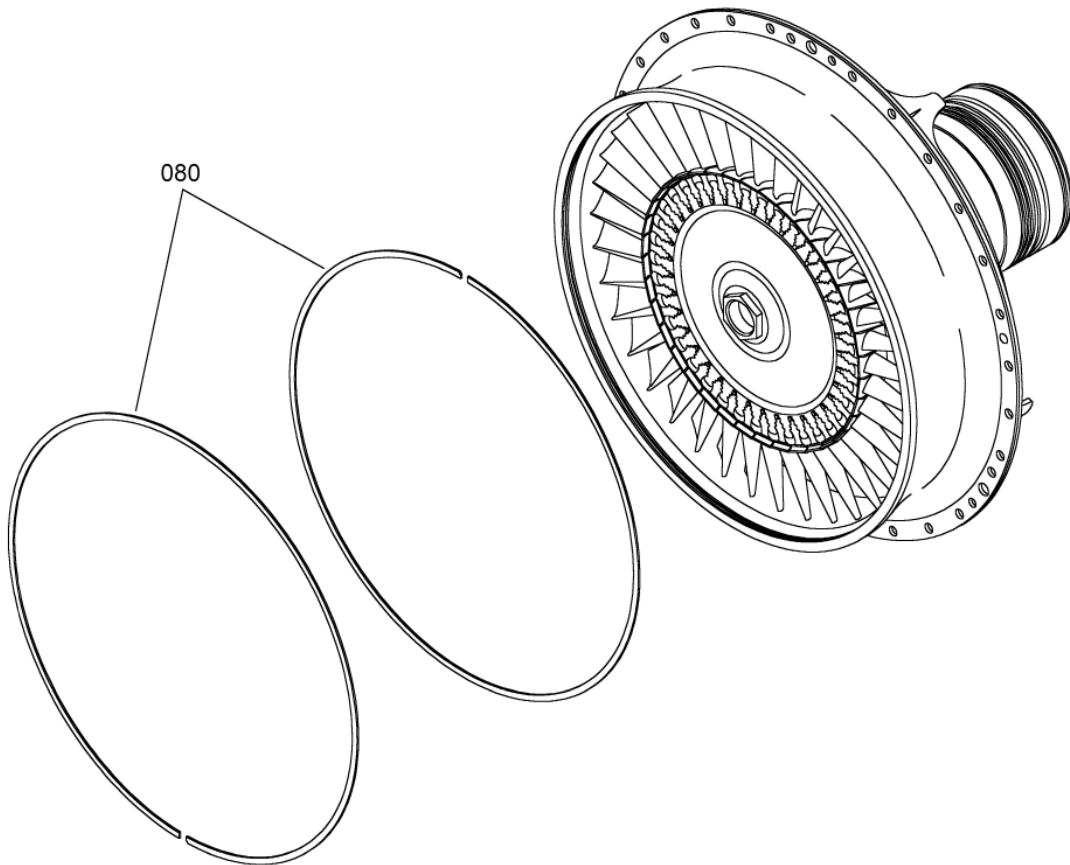

MODULE, POWER TURBINE
Figure 01

TURBOMECA ARRIEL 2 C2

MAINTENANCE SPARE PARTS CATALOG

FIGURE ITEM	PART NUMBER	AIRL. STOCK No.	DESCRIPTION	EFFECT	QTY
			1 2 3 4 5 6 7		
01 -001	70BM041750		MODULE,POWER TURBINE REPAIRABLE REFER TO CHAP. 72-00-00 FIG.01 ITEM 050		RF
080	A17761-241-2		. SEGMENT - VK1209 (9560163940)		2

- ITEM NOT ILLUSTRATED