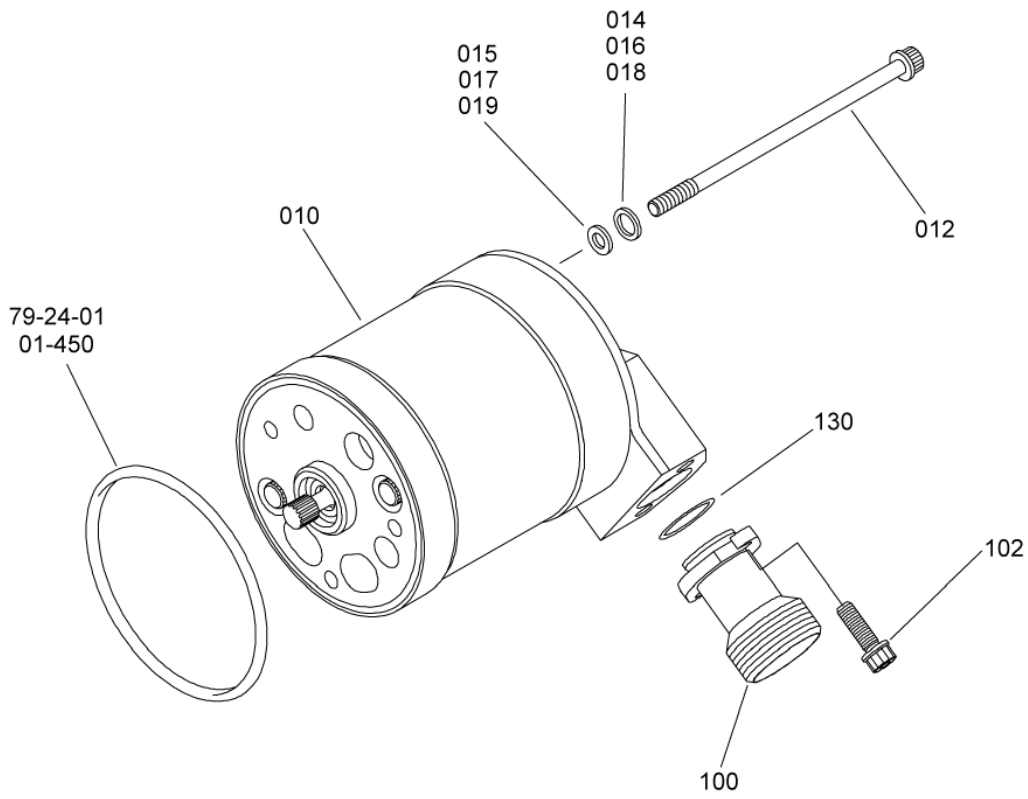

INST., OIL PUMP
Figure 01 (Sheet 1/2)