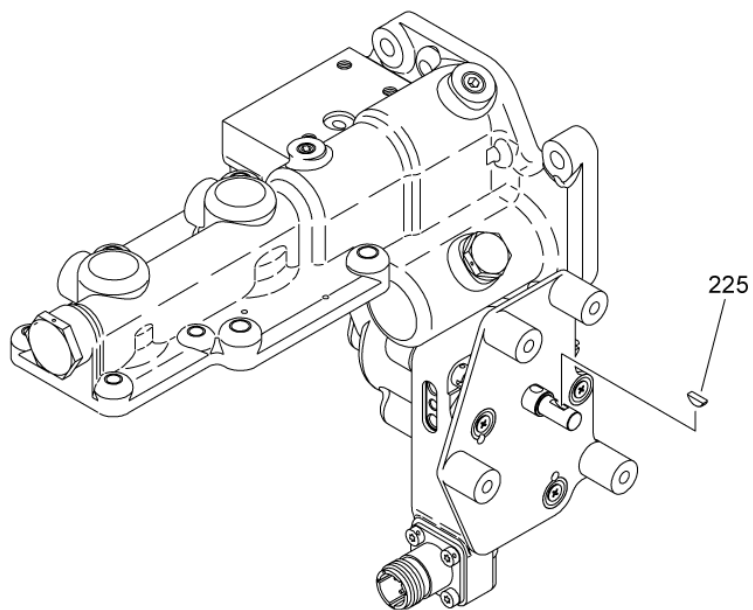

ASSY,MANUAL CONTROL
Figure 06