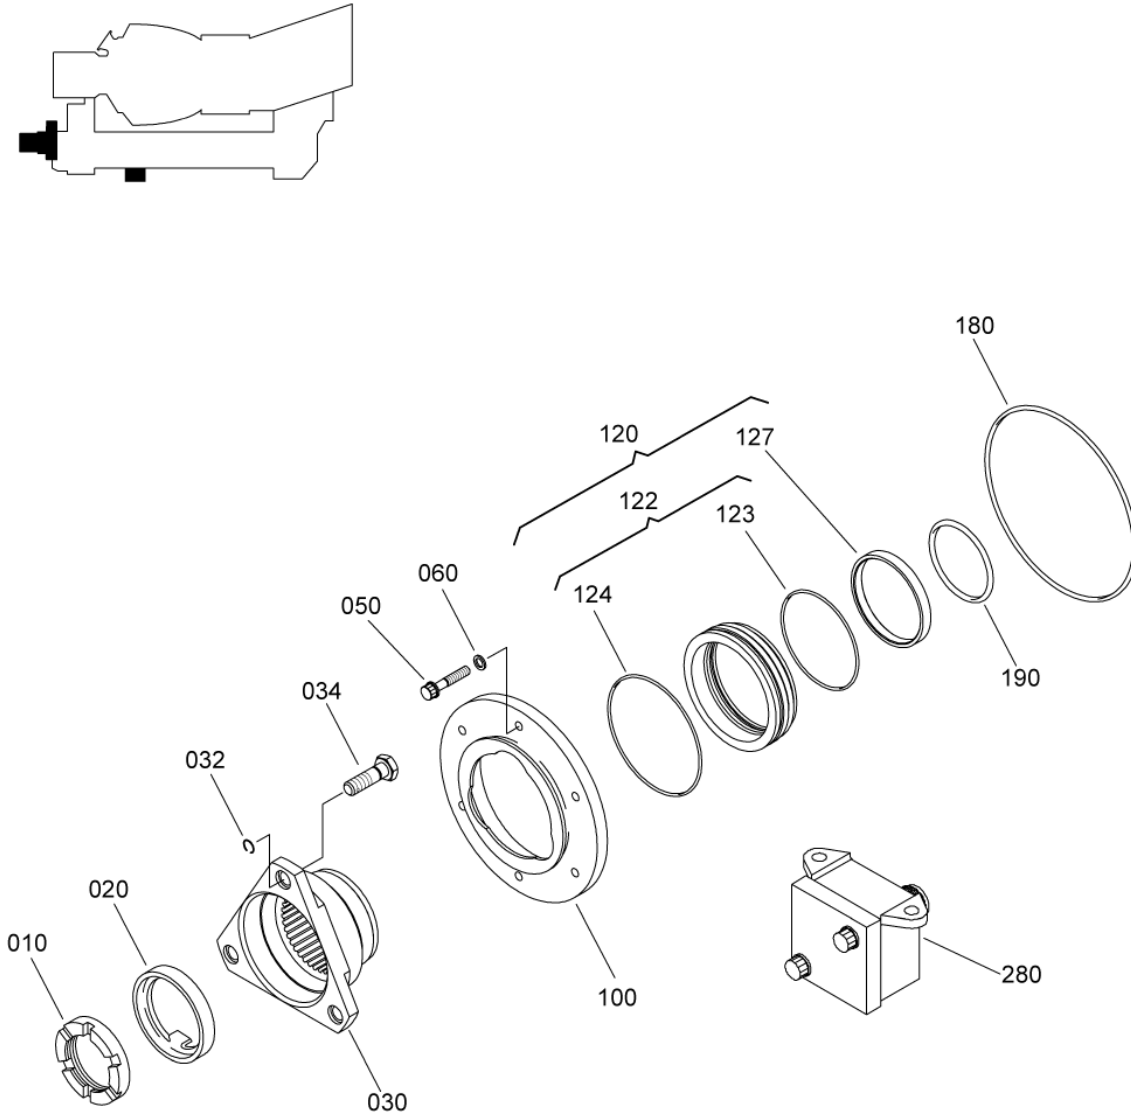

INST.,POWER SHAFT
Figure 01

SAFRAN HELICOPTER ENGINES

ARRIEL 2 C2

MAINTENANCE SPARE PARTS CATALOG

FIGURE ITEM	PART NUMBER	AIRL. STOCK No.	DESCRIPTION	EFFECT	QTY
			1 2 3 4 5 6 7		
01					
-001	-		INST.,POWER SHAFT NON PROCURABLE REFER TO CHAP. 72-61-00 FIG.02 ITEM 150		RF
010	9879045028		. NUT		1
020	9749045031		. LOCK		1
030	0292117260		. FLANGE,DRIVE		1
-030A	0292109010		. FLANGE,DRIVE ALTERNATE ITEM 030		1
032	9745008005		. . RING,RETAINING		3
034	0292102900		. . SCREW		3
050	EN3686050026		. SCREW - VI9005 (9836405026)		6
060	9752005044		. SEAL		6
100	0292102940		. CAGE,SEAL HOLDER		1
120	0292108170		. ASSY,SEALING RING NON PROCURABLE PRE TU 182 (AE 94784) PRE ACR (AE 114186)		1
-120A	0292101580		. ASSY,SEALING RING NON PROCURABLE POST TU 182 (AE 94784) PRE ACR (AE 114186)		1
-120B	-		. ASSY,SEALING RING NON PROCURABLE POST ACR (AE 114186)		1
122	79008-1		. . SEAL ASSY,MAGNETIC - V04171 (9560134100) NON PROCURABLE PRE TU 182 (AE 94784) PART OF ITEM 120		1
-122A	79008-2		. . SEAL ASSY,MAGNETIC - V04171 (9560131840) POST TU 182 (AE 94784) PART OF ITEMS 120A 120B		1
123	140-517		. . . PACKING,PREFORMED - V04171 (9560140340) NON PROCURABLE PRE TU 182 (AE 94784) USE WITH ITEM 120		1
-123A	140-567		. . . PACKING,PREFORMED - V04171 (9560142440) POST TU 182 (AE 94784) USE WITH ITEMS 120A 120B		1
124	146517		. . . PACKING,PREFORMED - V04171 (9560140350) NON PROCURABLE PRE TU 182 (AE 94784) USE WITH ITEM 120		1
-124A	146-567		. . . PACKING,PREFORMED - V04171 (9560142450) POST TU 182 (AE 94784) USE WITH ITEMS 120A 120B		1
127	0292102950		. . RING		1
180	9682011203		. PACKING,PREFORMED		1
190	9682504402		. PACKING,PREFORMED		1

- ITEM NOT ILLUSTRATED