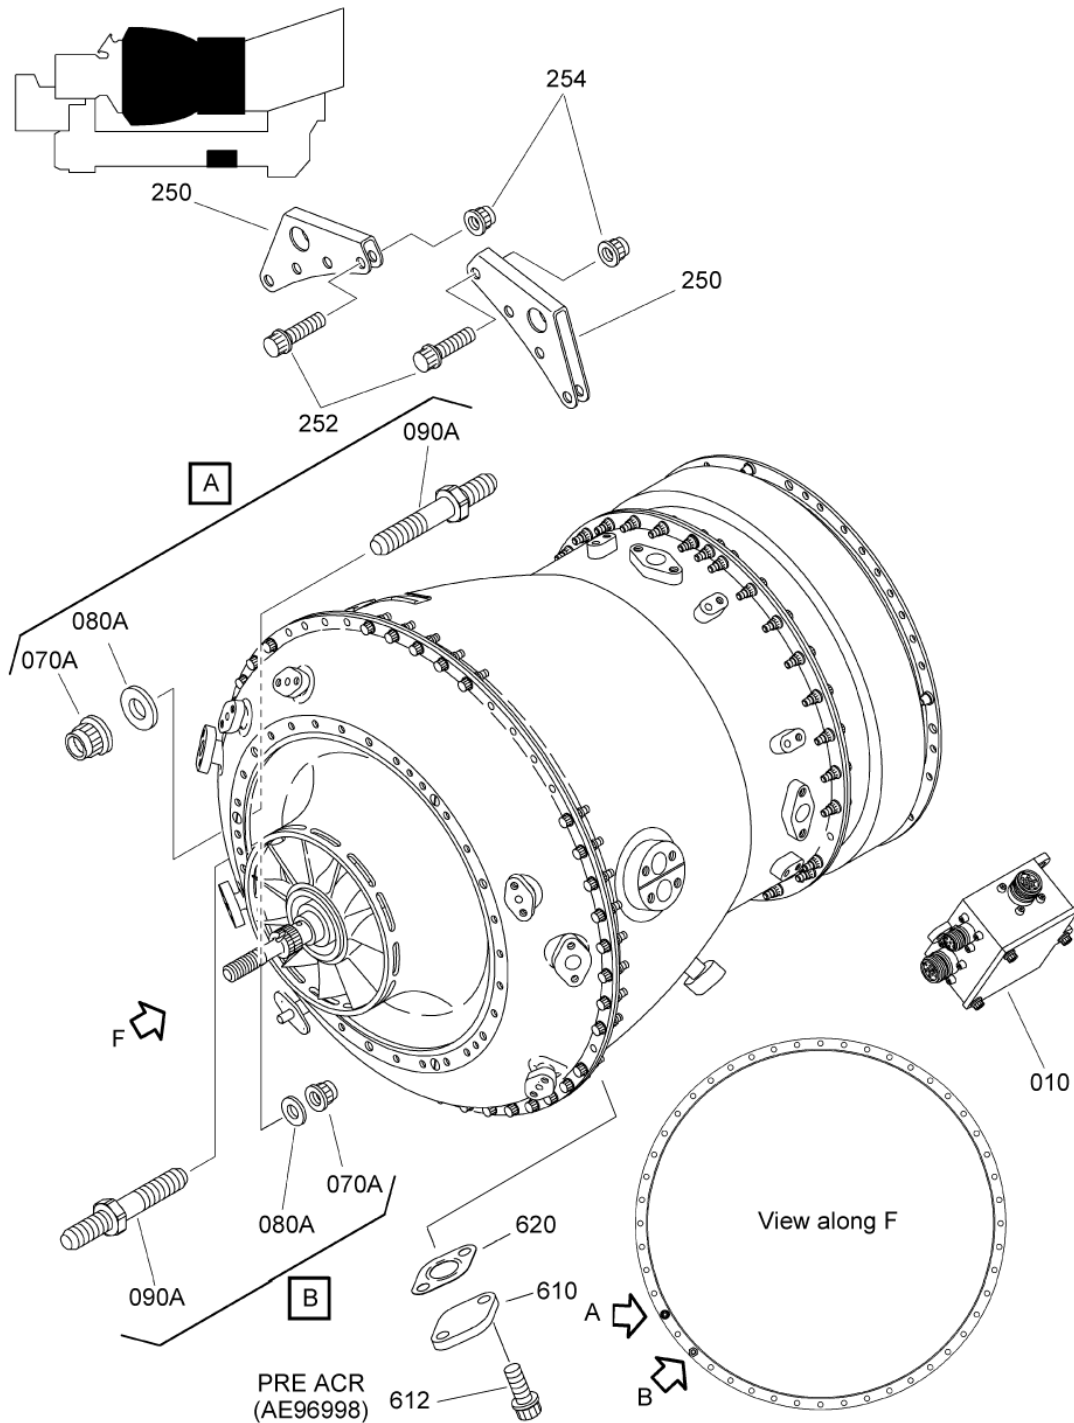

MODULE,GAS GENERATOR
Figure 01 (Sheet 1/3)