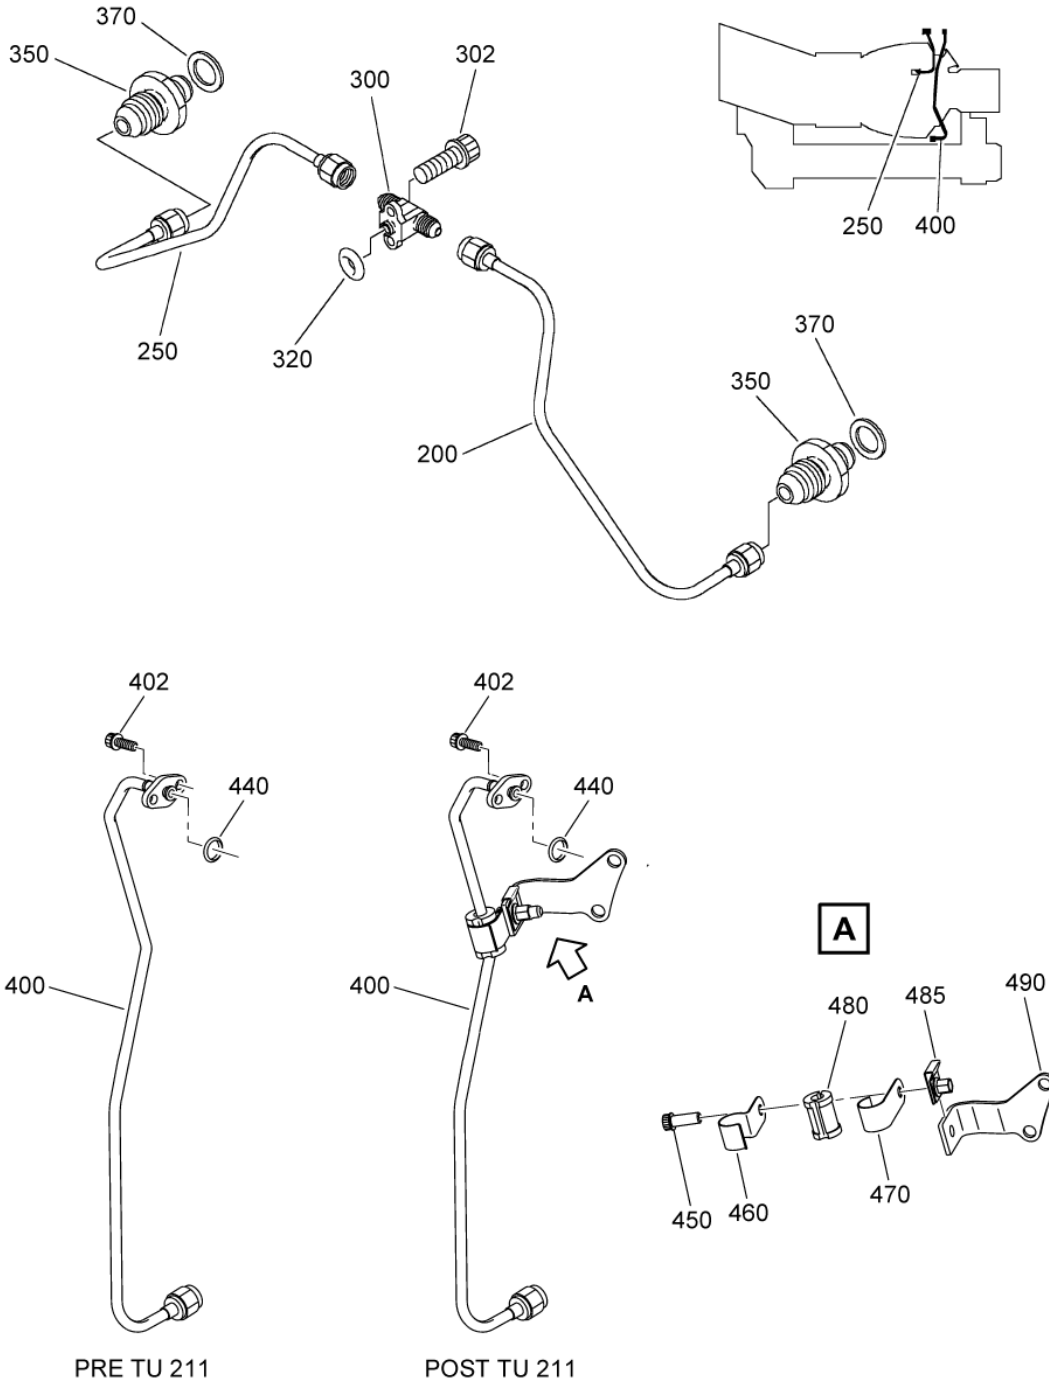

INST.,PIPES,FUEL
Figure 01 (Sheet 2/2)

SAFRAN HELICOPTER ENGINES

ARRIEL 2 C2

MAINTENANCE SPARE PARTS CATALOG

FIGURE ITEM	PART NUMBER	AIRL. STOCK No.	DESCRIPTION	EFFECT	QTY
			1 2 3 4 5 6 7		
01					
-001	-		INST.,PIPES,FUEL NON PROCURABLE REFER TO CHAP. 73-00-00 FIG.01 ITEM 020		RF
010	0292737440		. PIPE,FUEL,METERING VALVE-VALVE		1
			ATTACHING PARTS		
012	EN3686050014		. SCREW - VI9005 (9836405014)		2
014	EN3686050014		. SCREW - VI9005 (9836405014) ***		2
030	46012A01320		. PACKING,PREFORMED - VF0111 (9794410132)		1
040	46012A00750		. PACKING,PREFORMED - VF0111 (9794410075)		1
200	0292737290		. PIPE,FUEL,LF MANIFOLD SUPPLY		1
250	0292737300		. PIPE,FUEL,RH MANIFOLD SUPPLY		1
300	0292670030		. UNION,3 WAY		1
			ATTACHING PARTS		
302	EN3686050014		. SCREW - VI9005 (9836405014) ***		2
320	46012A00560		. PACKING,PREFORMED - VF0111 (9794410056)		1
350	0292370330		. NIPPLE		2
370	9752100080		. SEAL		2
400	0292737310		. PIPE,FUEL,MAIN MANIFOLD SUPPLY		1
			ATTACHING PARTS		
402	EN3686050014		. SCREW - VI9005 (9836405014) ***		2
440	46012A00560		. PACKING,PREFORMED - VF0111 (9794410056)		1
450	EN3686050014		. SCREW - VI9005 (9836405014) POST TU211 (AE 116702)		1
460	AS12841		. HALF CLAMP, OUTER - VU1653 (0400420010) POST TU211 (AE 116702)		1
470	AS12811		. HALF CLAMP, INNER - VU1653 (0400410010) POST TU211 (AE 116702)		1
480	AS12872		. SLEEVE - VU1653 (0400430060) POST TU211 (AE 116702)		1
485	EN3240-050		. NUT - VI9005 (9867700050) POST TU211 (AE 116702)		1
490	0292730650		. BRACKET, ANGLE POST TU211 (AE 116702)		1
550	0292737580		. PIPE,FUEL,METERING VALVE-EXCHANGER		1
			ATTACHING PARTS		
552	EN3686050014		. SCREW - VI9005 (9836405014) ***		4
570	46012A00950		. PACKING,PREFORMED - VF0111 (9794410095)		1
580	46012A00950		. PACKING,PREFORMED - VF0111 (9794410095)		1
600	0292737390		. PIPE,FUEL,EXCHANGER-METERING VALVE		1

- ITEM NOT ILLUSTRATED