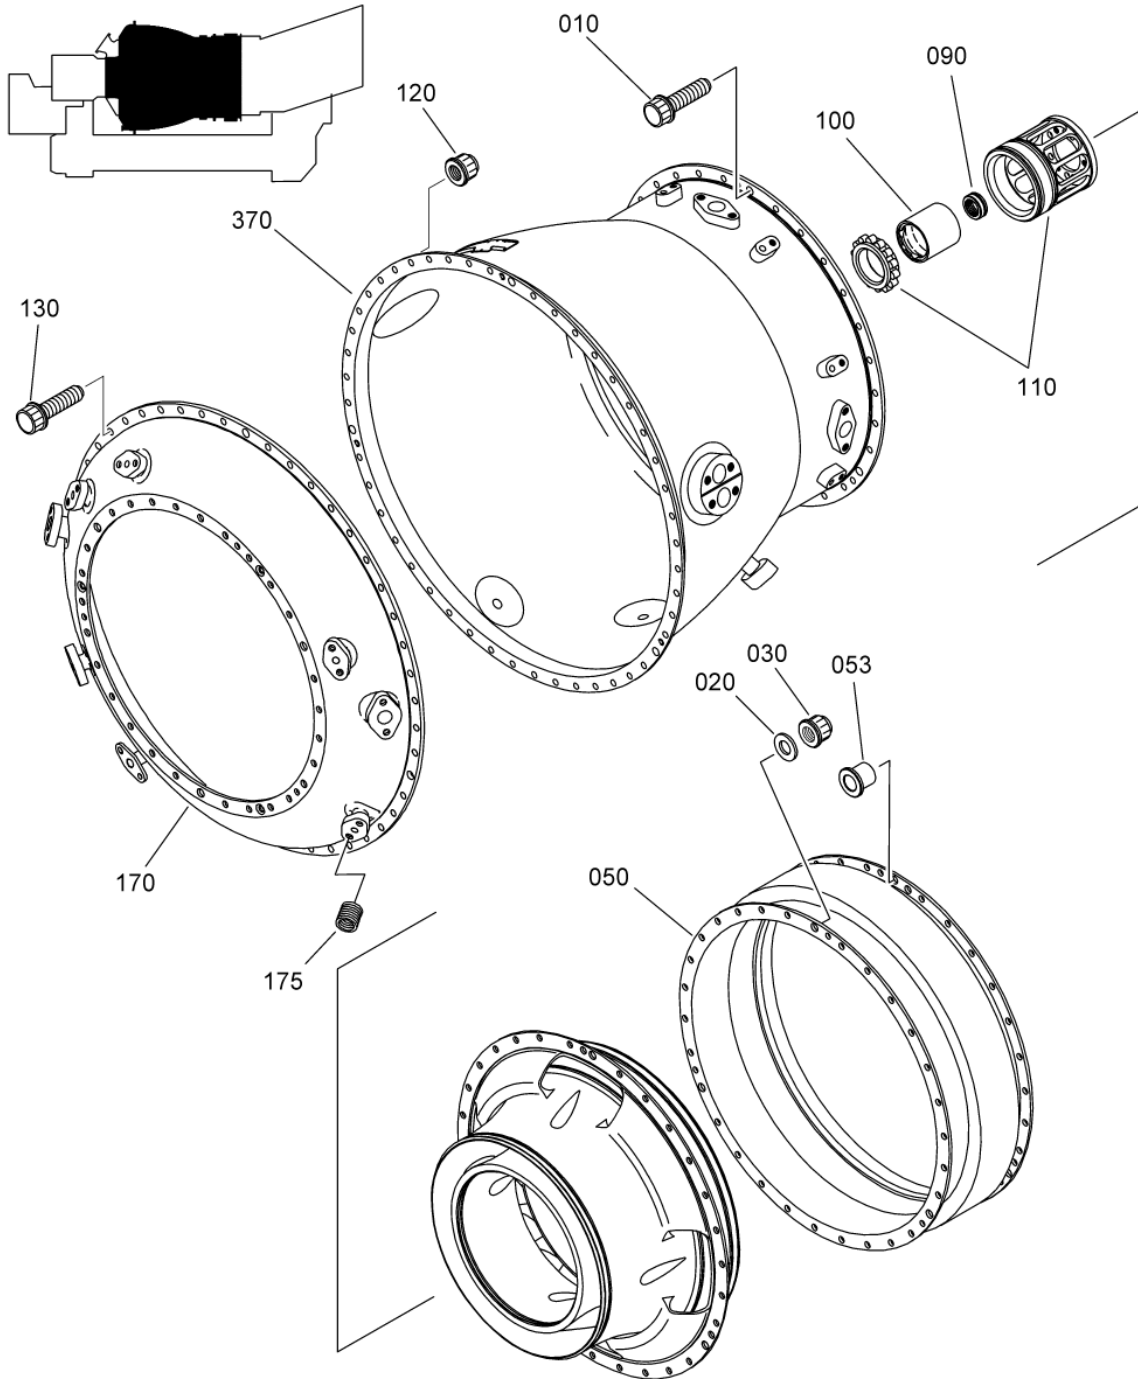

MODULE, GAS GENERATOR, UNDRESSED
Figure 02

TURBOMECA ARRIEL 2 C2

MAINTENANCE SPARE PARTS CATALOG

FIGURE ITEM	PART NUMBER	AIRL. STOCK No.	DESCRIPTION	EFFECT	QTY
			1 2 3 4 5 6 7		
02					
-001	-		MODULE,GAS GENERATOR,UNDRESSED NON PROCURABLE PRE TU 181 (AE 93952)	a	RF
-001A	-		MODULE,GAS GENERATOR,UNDRESSED NON PROCURABLE POST TU 181 (AE 93952) REFER TO FIG. 01 ITEM 700	b	RF
010	EN3686050018		. SCREW - VI9005 (9836405018)		28
020	23112CF050		. WASHER - VF0111 (9975050024)		3
030	9866205026		. NUT 9866205026 IS THE TURBOMECA PART NUMBER FOR: VF0111 - 22526-050 VI9005 - EN2906-050		28
050	0292817390		. SHIELDING		1
053	0292810620		. . BUSH		3
-070	-		. REAR BEARING ASSY,DRESSED NON PROCURABLE REFER TO CHAP.72-43-10 FOR DETAILS		1
090	9880400014		. NUT		1
100	0292260160		. SUMP,OIL		1
110	9609000493		. BEARING 9609000493 IS THE TURBOMECA PART NUMBER FOR: VF0771 - CSNX28/4-05RH6SA20/30		1
120	9866205026		. NUT 9866205026 IS THE TURBOMECA PART NUMBER FOR: VF0111 - 22526-050 VI9005 - EN2906-050		3
130	EN3686050018		. SCREW - VI9005 (9836405018)		3
170	0292158290		. CASING,INTERMEDIATE		1
175	EN3542-050063		. . THREAD,INSERT - VI9005 (9729105082)		14
-300	-		. HP NGV-ROTATING ASSY NON PROCURABLE REFER TO CHAP.72-43-30 FOR DETAILS		1
370	0292467080		. CASING,TURBINE NON PROCURABLE PRE ACR (AE 96998)		1
370A	0292460010		. CASING,TURBINE POST ACR (AE 96998) REFER TO FIG.03 FOR DETAILS		1

- ITEM NOT ILLUSTRATED