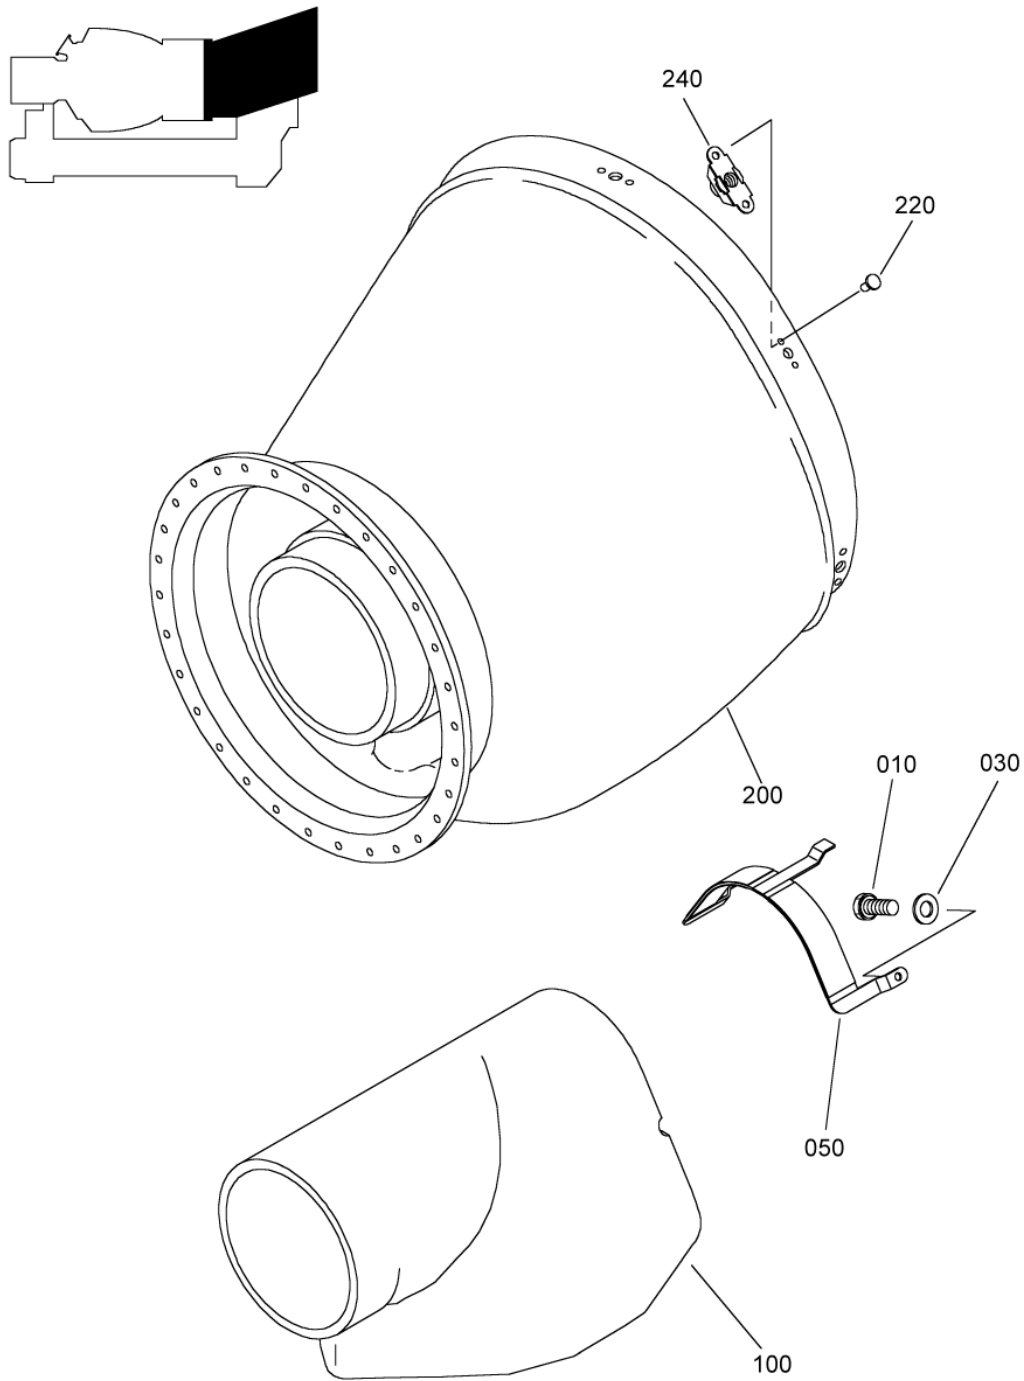

PIPE, EXHAUST
Figure 01

SAFRAN HELICOPTER ENGINES

ARRIEL 2 C2

MAINTENANCE SPARE PARTS CATALOG

FIGURE ITEM	PART NUMBER	AIRL. STOCK No.	DESCRIPTION	EFFECT	QTY
			1 2 3 4 5 6 7		
01					
-001	0292815020		PIPE,EXHAUST REPAIRABLE REFER TO CHAP. 72-00-00 FIG.01 ITEM 070		RF
010	EN3613-050012		. SCREW - VI9005 (9836505012)		2
030	23112CF050		. WASHER - VF0111 (9975050024)		2
050	0292817480		. STRAP		1
100	0292827170		. SHIELD,HEAT		1
200	0292817330		. PIPE,EXHAUST REPAIRABLE		1
220	21217CA2405		. RIVET - VF0111 (9961240521)		14
240	9560128730		. ANCHOR NUT 9560128730 IS THE SAFRAN HE PART NUMBER FOR: VF0224 - 5080LATE10CMK-BD		7

- ITEM NOT ILLUSTRATED