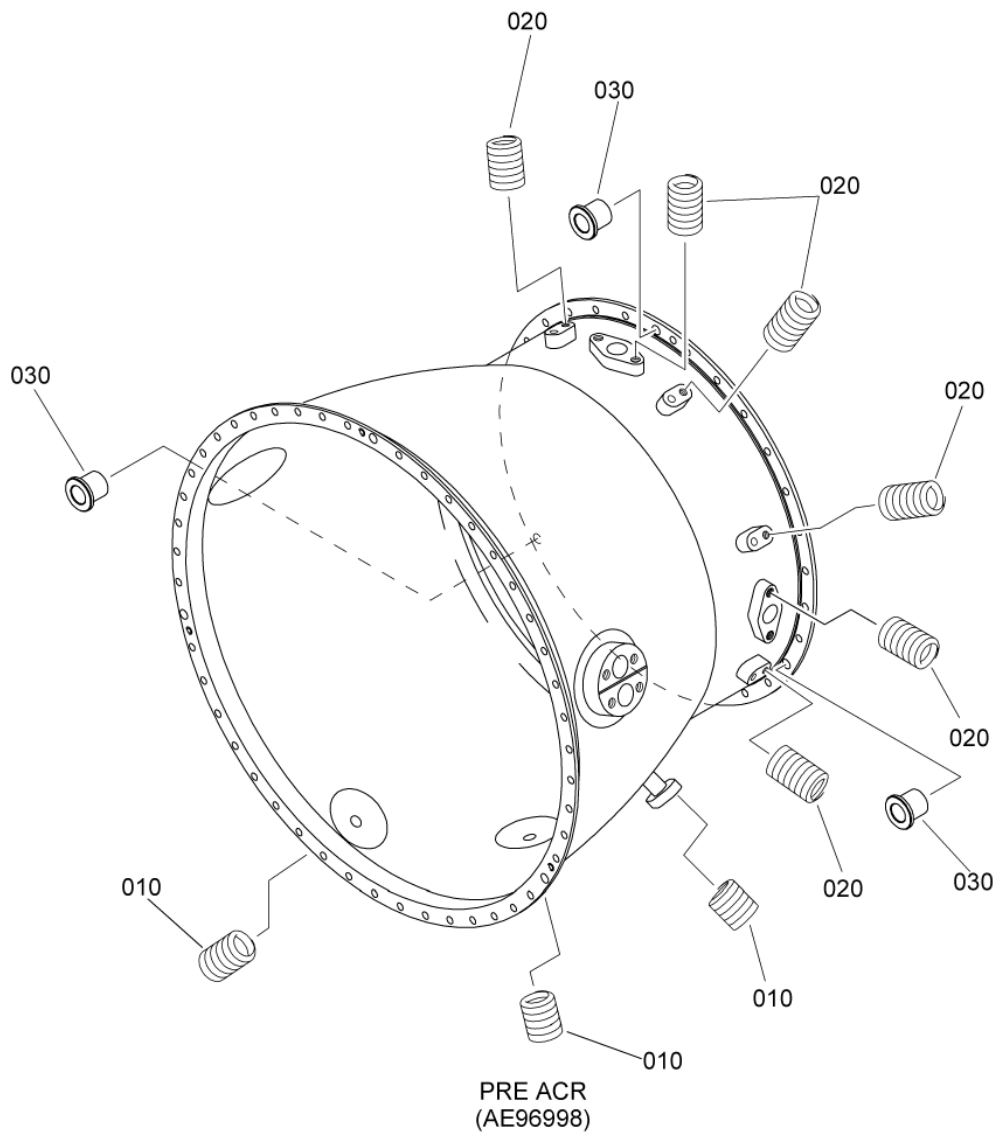

TURBOMECA ARRIEL 2 C2

MAINTENANCE SPARE PARTS CATALOG

CASING, TURBINE
Figure 03

SAFRAN HELICOPTER ENGINES

ARRIEL 2 C2

MAINTENANCE SPARE PARTS CATALOG

FIGURE ITEM	PART NUMBER	AIRL. STOCK No.	DESCRIPTION	EFFECT	QTY
			1 2 3 4 5 6 7		
03 -001	0292467080		CASING,TURBINE NON PROCURABLE PRE ACR (AE 96998)	a	RF
-001A	0292460010		CASING,TURBINE POST ACR (AE 96998) REFER TO FIG. 02 ITEM 370	b	RF
010	EN3542-050063		. THREAD,INSERT - V19005 (9729105082) PRE ACR (AE 96998)	a	6
-010A	EN3542-050063		. THREAD,INSERT - V19005 (9729105082) POST ACR (AE 96998)	b	4
020	EN3542-050075		. THREAD,INSERT - V19005 (9729105083)		14
030	0292460060		. BUSH		3

- ITEM NOT ILLUSTRATED