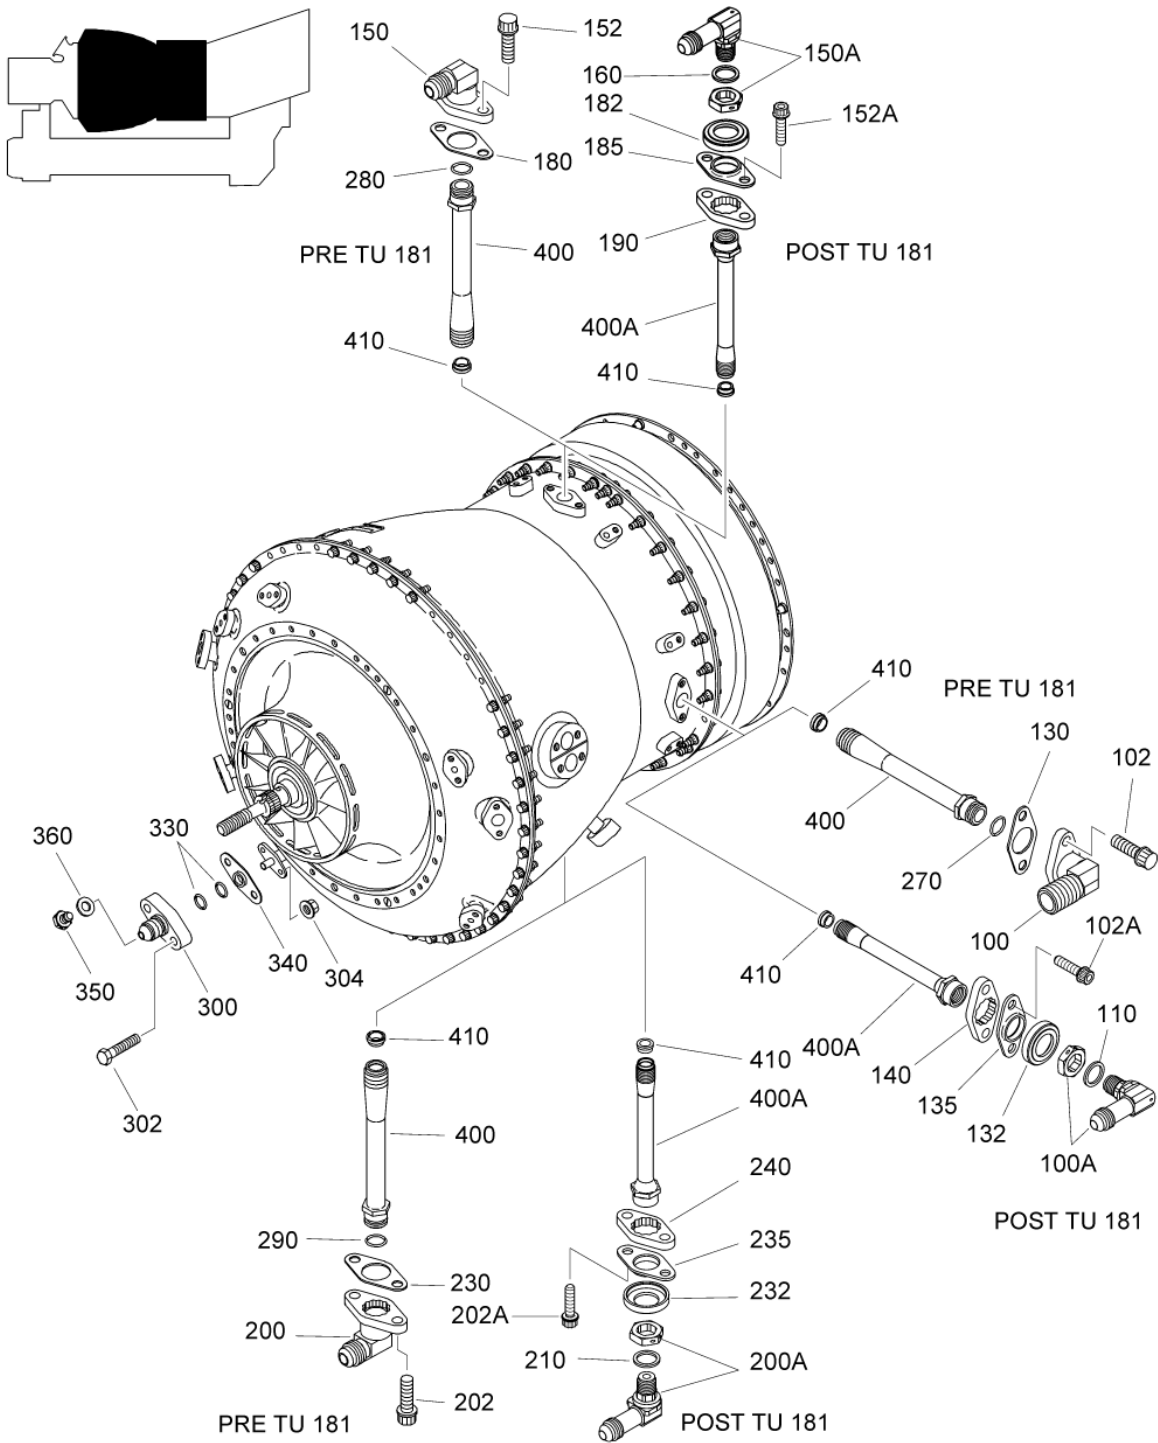

- ITEM NOT ILLUSTRATED

DETAILED PART LIST

COMBUSTION

72-40-00

MODULE,GAS GENERATOR
Figure 01 (Sheet 1/3)

PAGE LEFT BLANK INTENTIONALLY

MODULE, GAS GENERATOR
Figure 01 (Sheet 2/3)

PAGE LEFT BLANK INTENTIONALLY