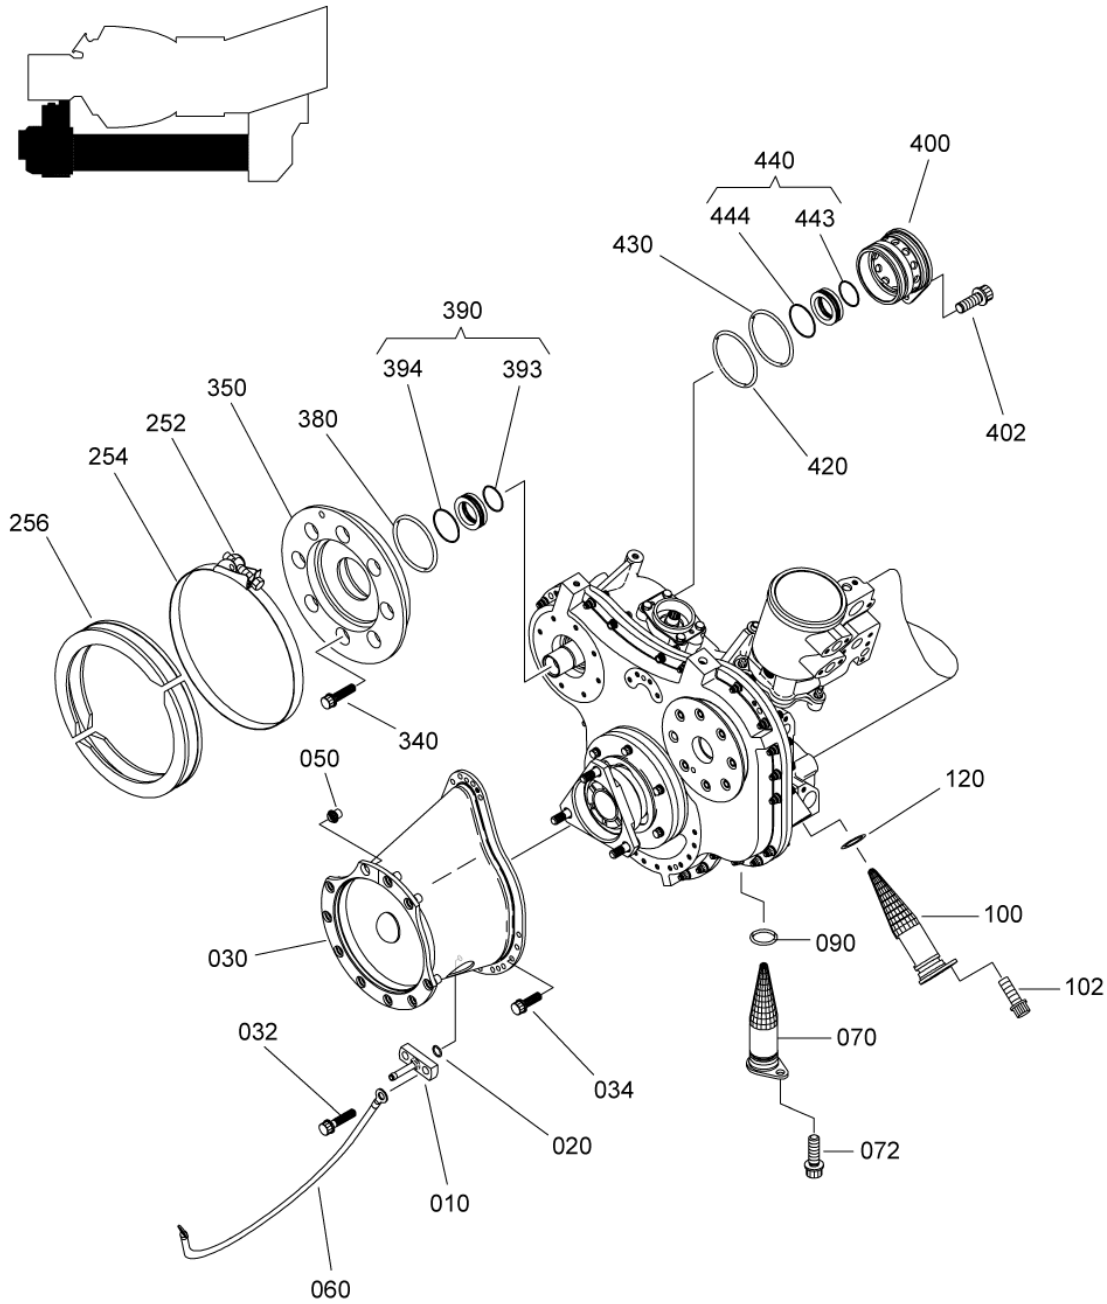

MODULE,ACCESSORY GEARBOX
Figure 01 (Sheet 1/3)