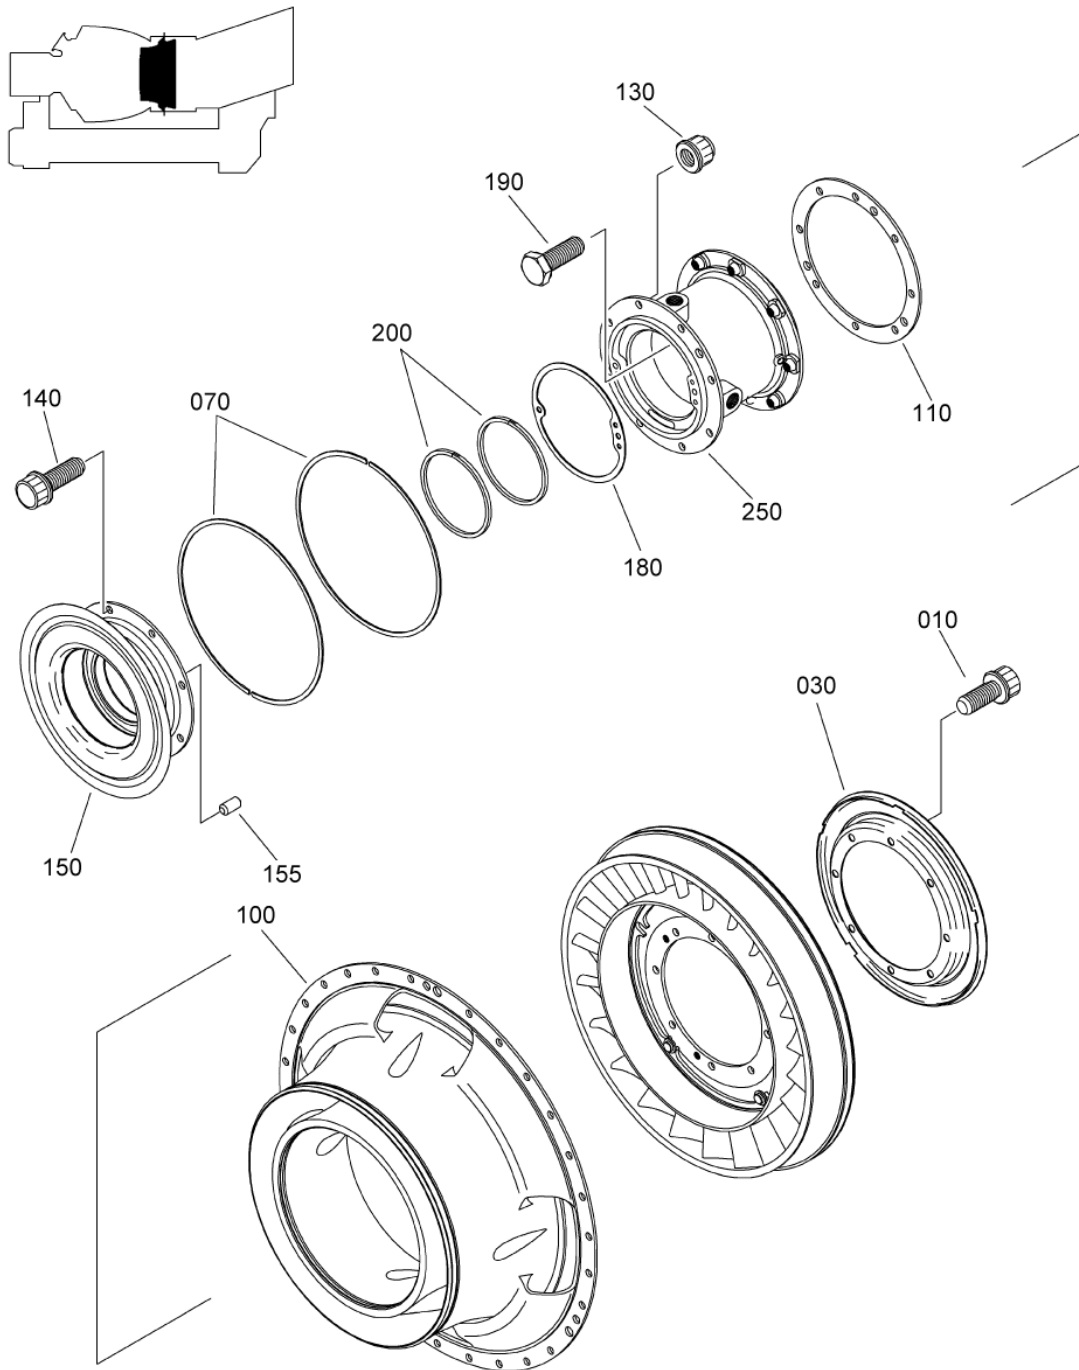

REAR BEARING ASSY,DRESSED
Figure 01

SAFRAN HELICOPTER ENGINES

ARRIEL 2 C2

MAINTENANCE SPARE PARTS CATALOG

FIGURE ITEM	PART NUMBER	AIRL. STOCK No.	DESCRIPTION	EFFECT	QTY
			1 2 3 4 5 6 7		
01					
-001	-		REAR BEARING ASSY,DRESSED NON PROCURABLE REFER TO CHAP. 72-43-00 FIG.02 ITEM 070		RF
010	EN3686050020		. SCREW - VI9005 (9836405020)		8
030	0292517060		. DEFLECTOR		1
070	A17761-126-2		. SEGMENT,SEALING - VK1209 (9560166610)		2
100	0292517170		. SUPPORT,REAR BEARING		1
110	0292510360		. SPACER		1
130	9866205026		. NUT 9866205026 IS THE SAFRAN HELICOPTER ENGINES PART NUMBER FOR:		8
			VF0111 - 22526-050 VI9005 - EN2906-050		
140	EN3686050014		. SCREW - VI9005 (9836405014)		8
150	0292517140		. FLANGE,ASSY		1
155	9757030600		. . PIN,CENTERING		2
180	0292510130		. SEAL,RING		1
190	EN3613-050012		. SCREW - VI9005 (9836505012)		6
200	9560158810		. SEGMENT 9560158810 IS THE SAFRAN HELICOPTER ENGINES PART NUMBER FOR:		2
			VF2569 - R-62X2,5X2,5-SV-KI-PO		
-200A	62X2,5X2,5CB		. SEGMENT - V0051T (9560158720) ALTERNATE ITEM 200		2
250	0292517110		. HOUSING,REAR BEARING REFER TO FIG.02 FOR DETAILS		1

- ITEM NOT ILLUSTRATED