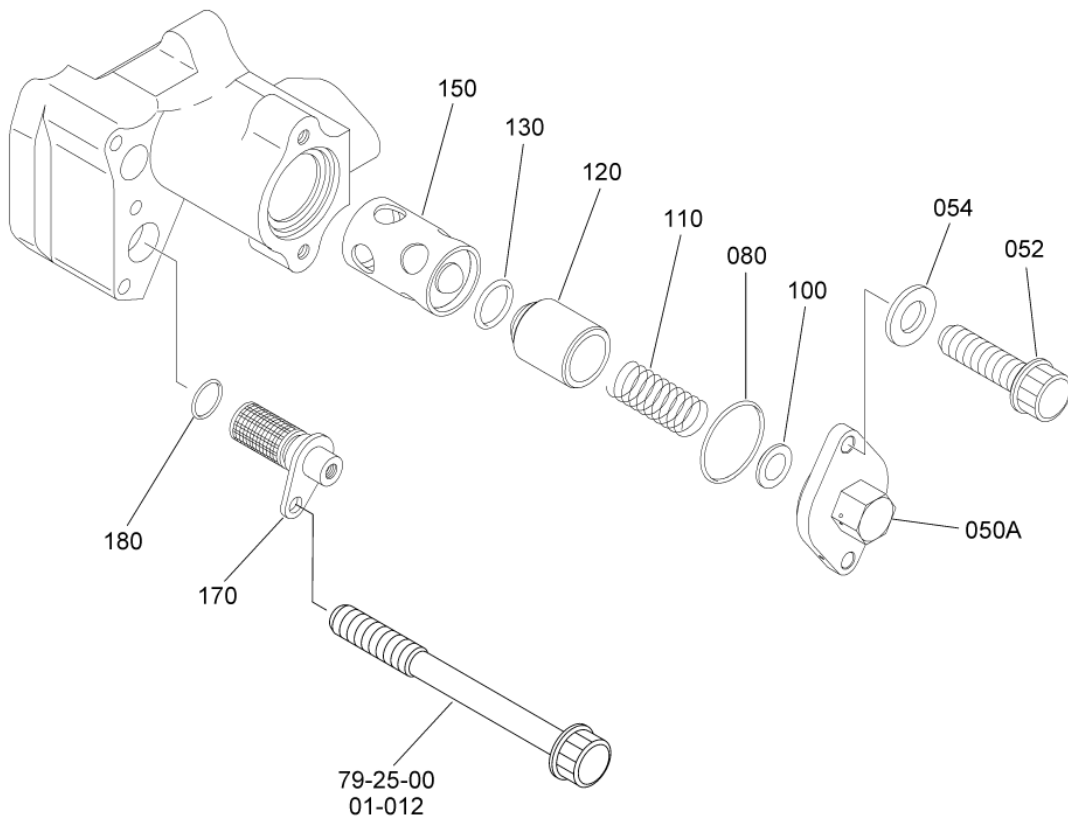

- ITEM NOT ILLUSTRATED

VALVE ASSY
Figure 01

SAFRAN HELICOPTER ENGINES

ARRIEL 2 C2

MAINTENANCE SPARE PARTS CATALOG

FIGURE ITEM	PART NUMBER	AIRL. STOCK No.	DESCRIPTION	EFFECT	QTY
			1 2 3 4 5 6 7		
01					
-001A	0292727300		VALVE ASSY REPAIRABLE REFER TO CHAP. 79-25-00 FIG.01 ITEM 010	b	RF
-050			DELETED		
050A	0292720560		. COVER ASSY	b	1
			ATTACHING PARTS		
052	EN3686050018		. SCREW - VI9005 (9836405018)		2
054	23112CF050		. WASHER - VF0111 (9975050024)		2