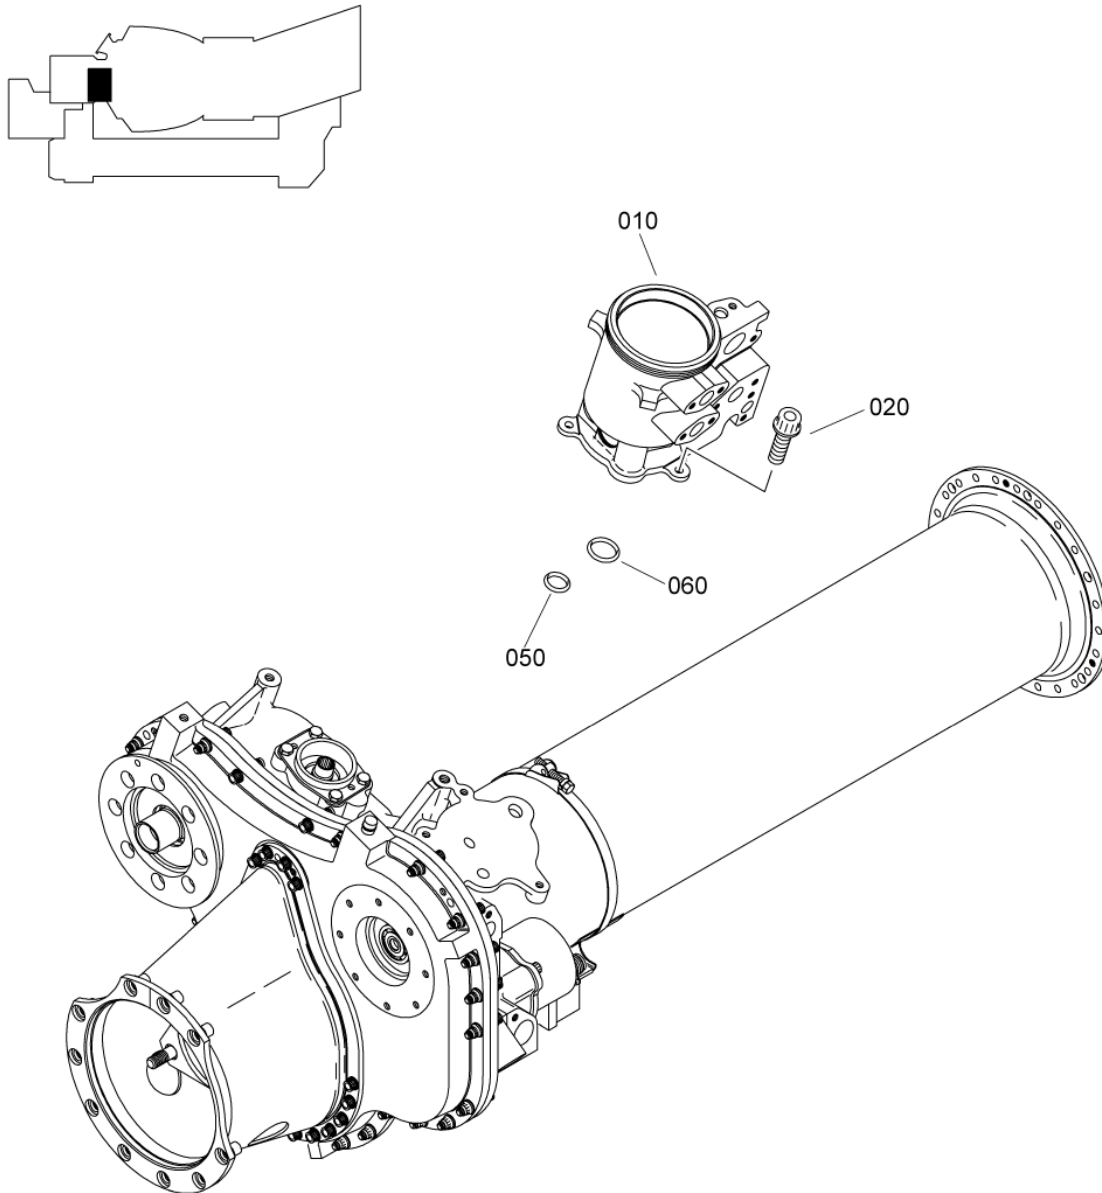

MODULE,ACCES. GEARBOX,UNDRESSED
Figure 02