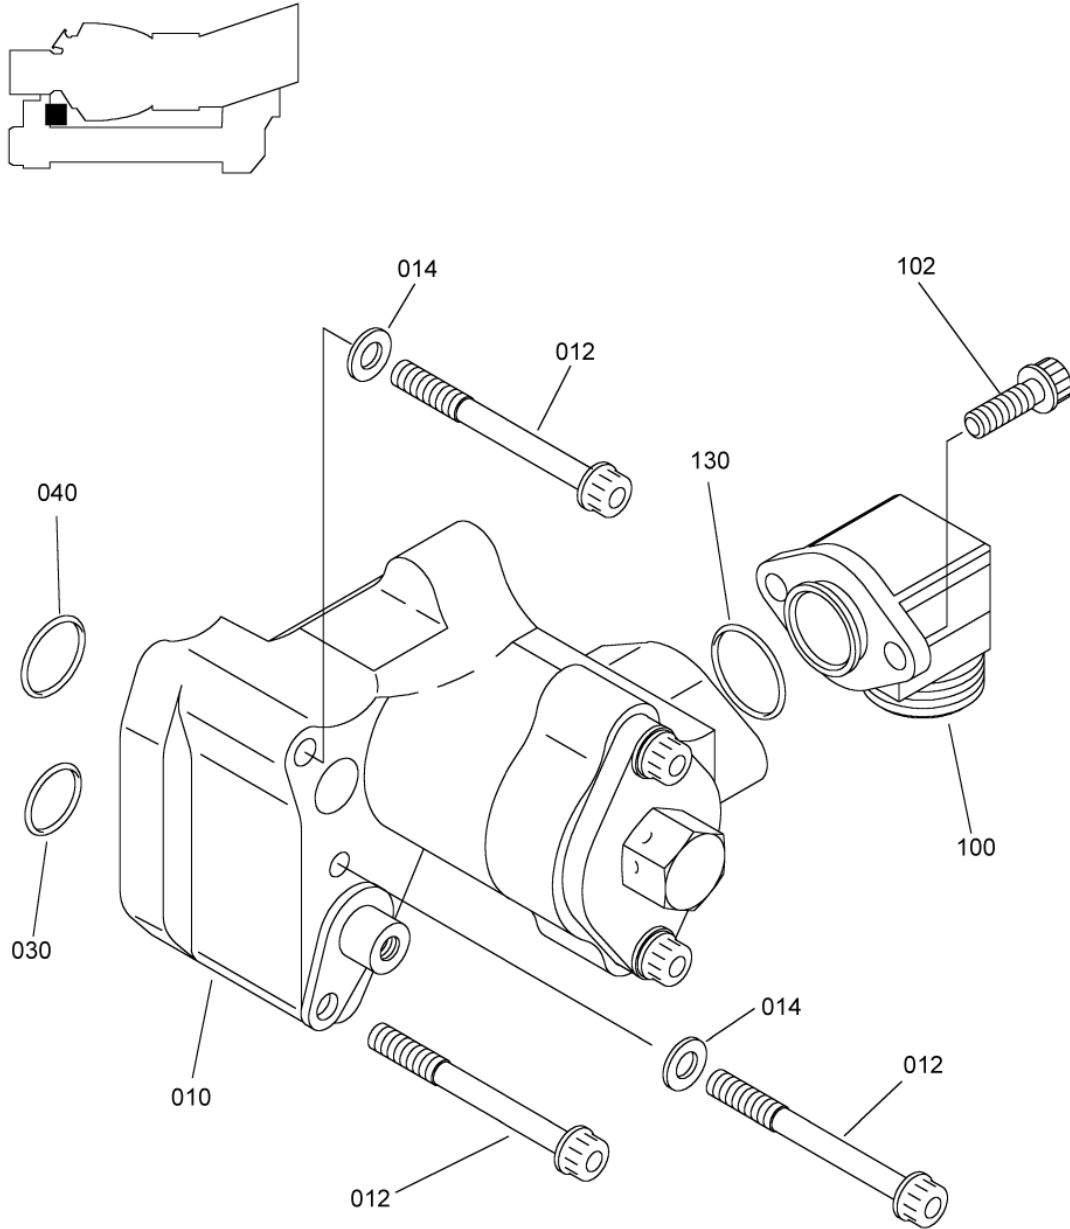

INST., VALVE ASSY
Figure 01

SAFRAN HELICOPTER ENGINES

ARRIEL 2 C2

MAINTENANCE SPARE PARTS CATALOG

FIGURE ITEM	PART NUMBER	AIRL. STOCK No.	DESCRIPTION	EFFECT	QTY
			1 2 3 4 5 6 7		
01 -001	-		INST.,VALVE ASSY NON PROCURABLE REFER TO CHAP. 79-00-00 FIG.01 ITEM 020		RF
010	0292727300		. VALVE ASSY REPAIRABLE REFER TO CHAP.79-25-01 FOR DETAILS		1
012	EN3686050050		ATTACHING PARTS . SCREW - VI9005 (9836405050)		3
014	23112CF050		. WASHER - VF0111 (9975050024) ***		2
030	46012A01060		. PACKING,PREFORMED - VF0111 (9794410106)		1
040	46012A01250		. PACKING,PREFORMED - VF0111 (9794410125)		1
100	0292720630		. UNION,FLANGE		1
102	EN3686050016		ATTACHING PARTS . SCREW - VI9005 (9836405016) ***		2
130	46012A01500		. PACKING,PREFORMED - VF0111 (9794410150)		1

- ITEM NOT ILLUSTRATED