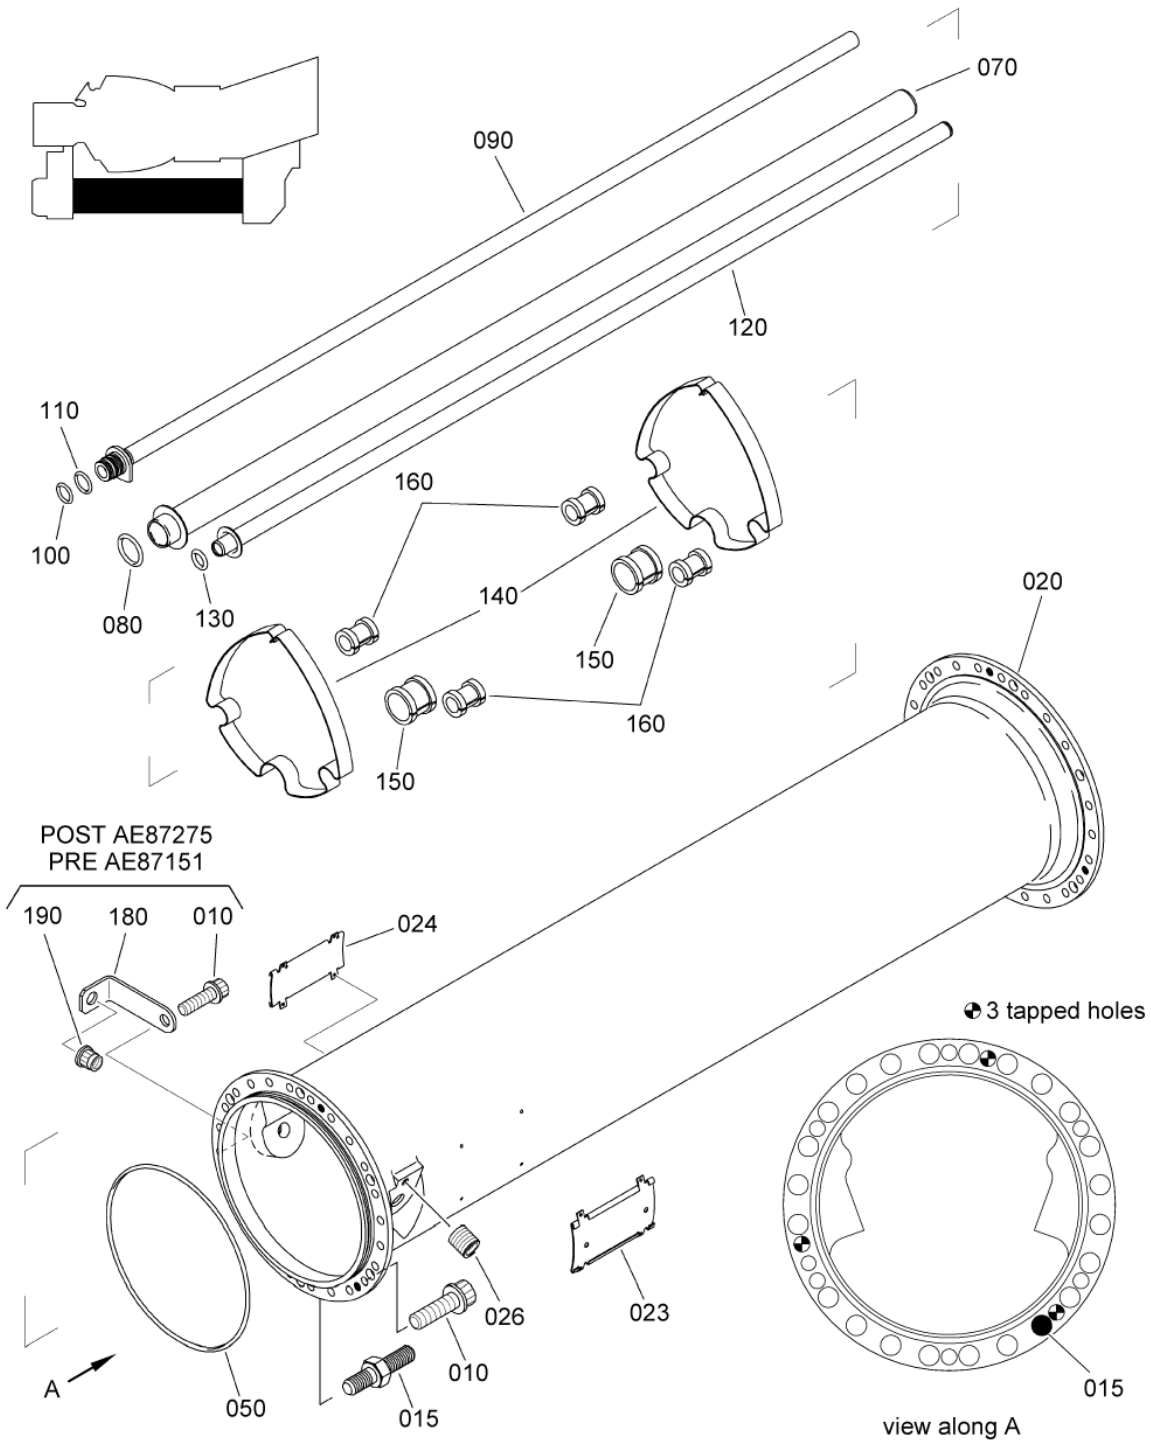

- ITEM NOT ILLUSTRATED

INST.,TUBE,JUNCTION
Figure 01

SAFRAN HELICOPTER ENGINES

ARRIEL 2 C2

MAINTENANCE SPARE PARTS CATALOG

FIGURE ITEM	PART NUMBER	AIRL. STOCK No.	DESCRIPTION	EFFECT	QTY
			1 2 3 4 5 6 7		
01					
-001	-		INST.,TUBE,JUNCTION NON PROCURABLE REFER TO CHAP. 72-61-00 FIG.02 ITEM 200		RF
010	EN3686050016		. SCREW - VI9005 (9836405016)		23
015	0000026530		. SCREW,TAIL		1
020	0292757210		. JUNCTION TUBE		1
026	EN2944-050075		. . THREAD,INSERT - VI9005 (9728050803)		2
050	9682011652		. PACKING,PREFORMED		1
070	0292757140		. TUBE,EQUIPPED		1
080	9794172203		. PACKING,PREFORMED		1
090	0292757160		. TUBE,EQUIPPED		1
100	9681501054		. PACKING,PREFORMED		1
110	9681501153		. PACKING,PREFORMED		1
120	0292757850		. TUBE,EQUIPPED		1
130	9794095203		. PACKING,PREFORMED		1
140	0292750150		. SPRING STRIP PRE TU 154 (AE 65145)		2
-140A	0292750010		. SPRING STRIP POST TU 154 (AE 65145)		2
150	0292750390		. RING		2
160	0292750400		. RING		4
180	0333750630		. BRACKET,ANGLE PRE ACR (AE 87151) POST ACR (AE 87275)		1
190	9866205026		. NUT 9866205026 IS THE SAFRAN HE PART NUMBER FOR: VF0111 - 22526-050 VI9005 - EN2906-050 PRE ACR (AE 87151) POST ACR (AE 87275)		1