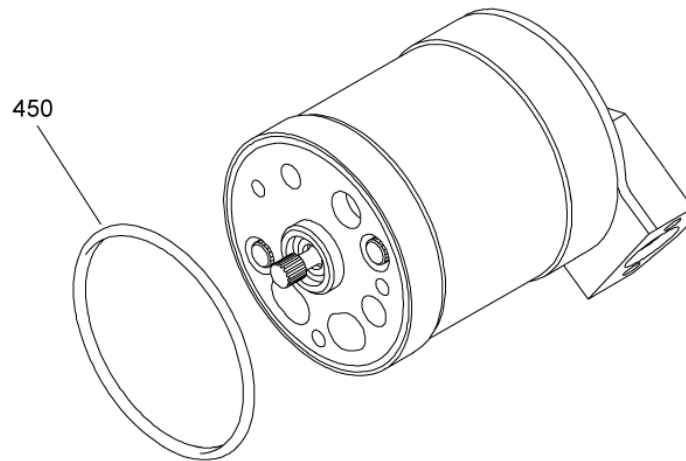

PUMP,OIL
Figure 01