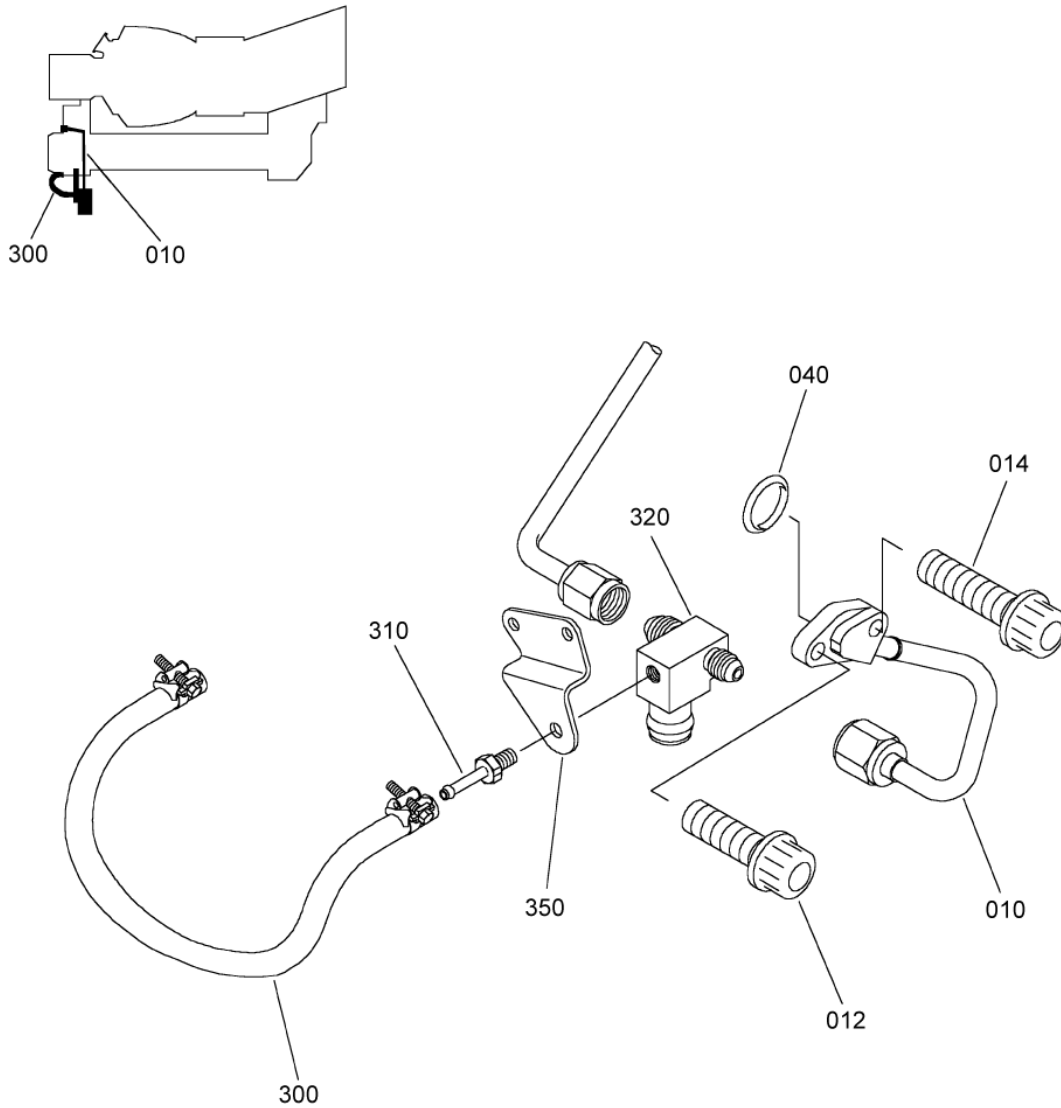

INST.,PIPES,DRAIN
Figure 01 (Sheet 1/2)