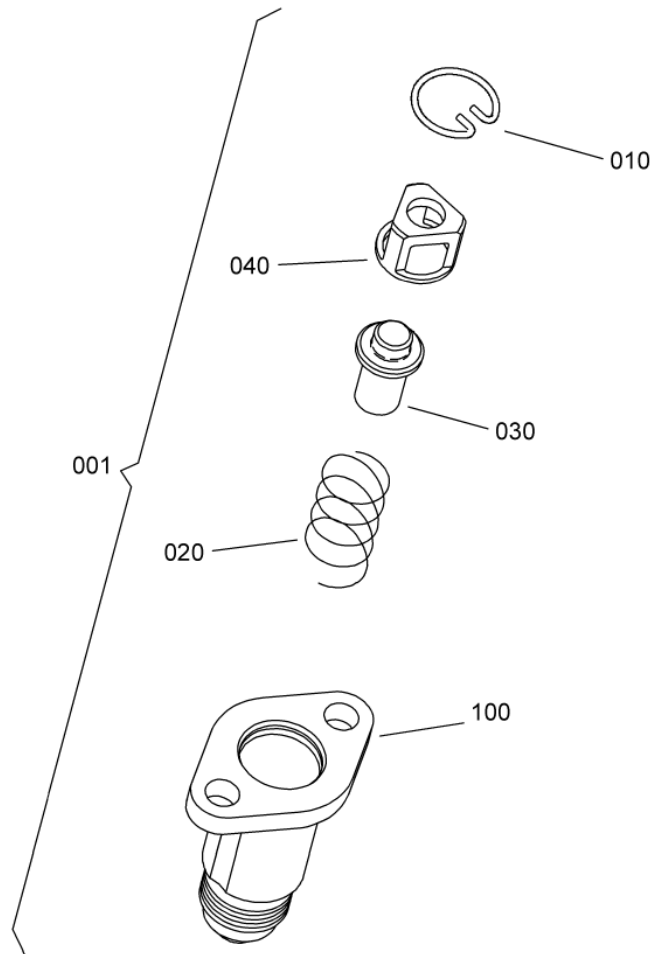

VALVE ASSY,DRAIN
Figure 01

SAFRAN HELICOPTER ENGINES

ARRIEL 2 C2

MAINTENANCE SPARE PARTS CATALOG

FIGURE ITEM	PART NUMBER	AIRL. STOCK No.	DESCRIPTION	EFFECT	QTY
			1 2 3 4 5 6 7		
01					
-001	0292687250		VALVE ASSY,DRAIN REFER TO CHAP. 71-71-00 FIG.01 ITEM 070	a	RF
010	0000130850		. RING,RETAINING		1
020	0292680560		. SPRING		1
030	0292680530		. NEEDLE,VALVE		1
040	0292680520		. SLEEVE PRE ACR (AE 46738)		1
-040A	0292680650		. SLEEVE POST ACR (AE 46738)		1
100	0292680370		. BODY,VALVE NON REPAIRABLE NON PROCURABLE		1

- ITEM NOT ILLUSTRATED