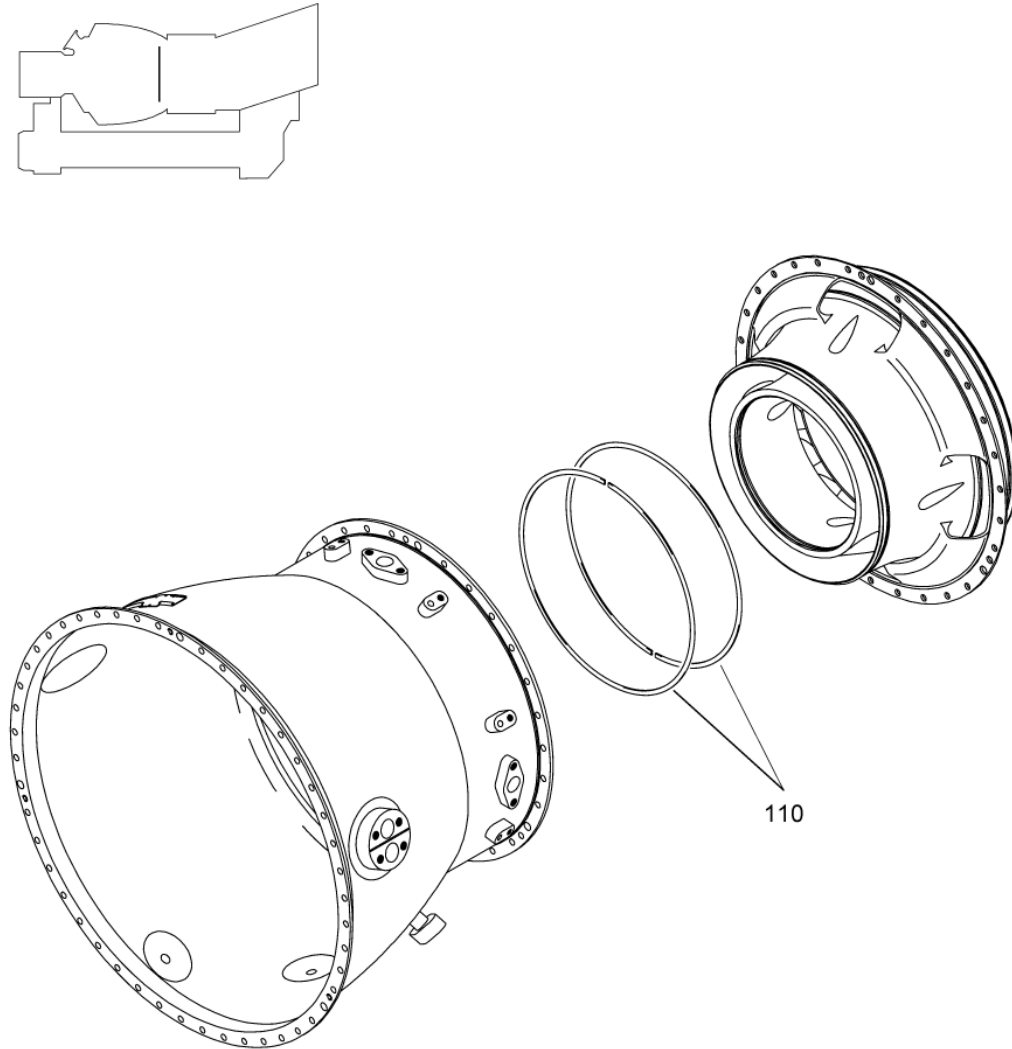

HP NGV-ROTATING ASSY
Figure 01

TURBOMECA ARRIEL 2 C2

MAINTENANCE SPARE PARTS CATALOG

FIGURE ITEM	PART NUMBER	AIRL. STOCK No.	DESCRIPTION	EFFECT	QTY
			1 2 3 4 5 6 7		
01 -001	-		HP NGV-ROTATING ASSY NON PROCURABLE REFER TO CHAP. 72-43-00 FIG.02 ITEM 300		RF
110	A17761-186-1		. SEGMENT - VK1209 (9560158450)		2

- ITEM NOT ILLUSTRATED