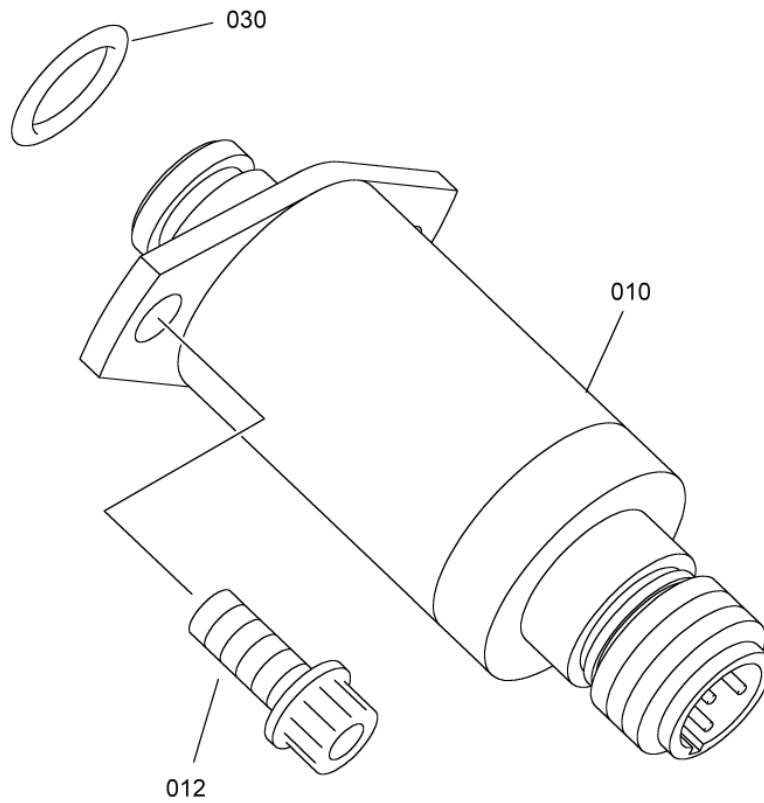

INST.,SWITCH,LOW OIL PRESSURE
Figure 01

TURBOMECA ARRIEL 2 C2

MAINTENANCE SPARE PARTS CATALOG

FIGURE ITEM	PART NUMBER	AIRL. STOCK No.	DESCRIPTION	EFFECT	QTY
			1 2 3 4 5 6 7		
01 -001	-		INST.,SWITCH,LOW OIL PRESSURE NON PROCURABLE REFER TO CHAP. 79-00-00 FIG.01 ITEM 040		RF
010	8585-1		. SWITCH,LOW OIL PRESSURE - V98505 (9550170040) NON REPAIRABLE		1
012	EN3686050016		ATTACHING PARTS . SCREW - VI9005 (9836405016) ***		2
030	46012A01000		. PACKING,PREFORMED - VF0111 (9794410100)		1

- ITEM NOT ILLUSTRATED