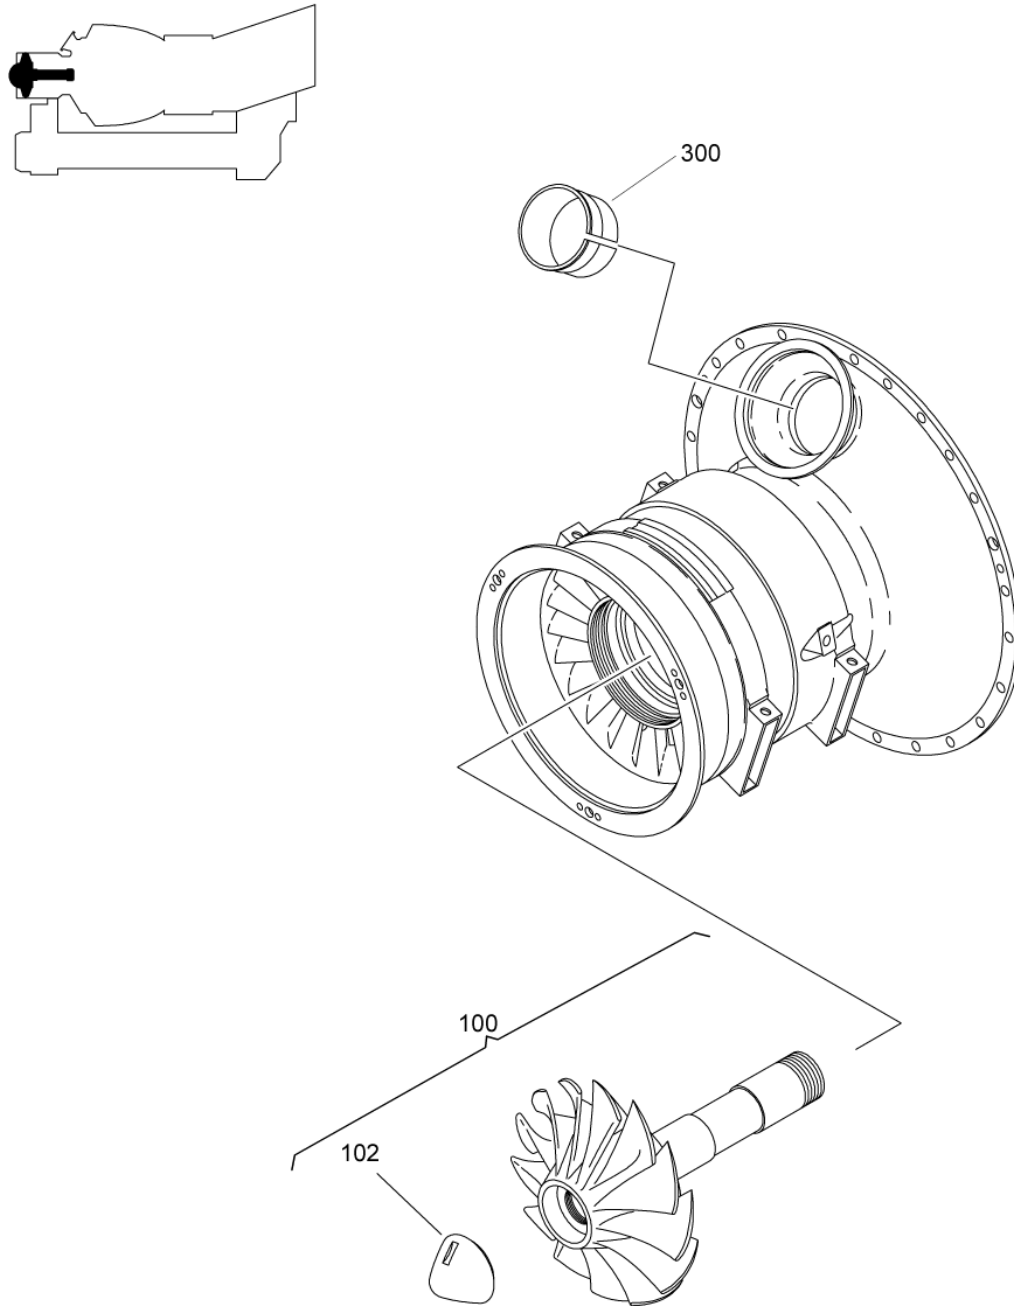

MODULE,COMPRESSOR
Figure 01