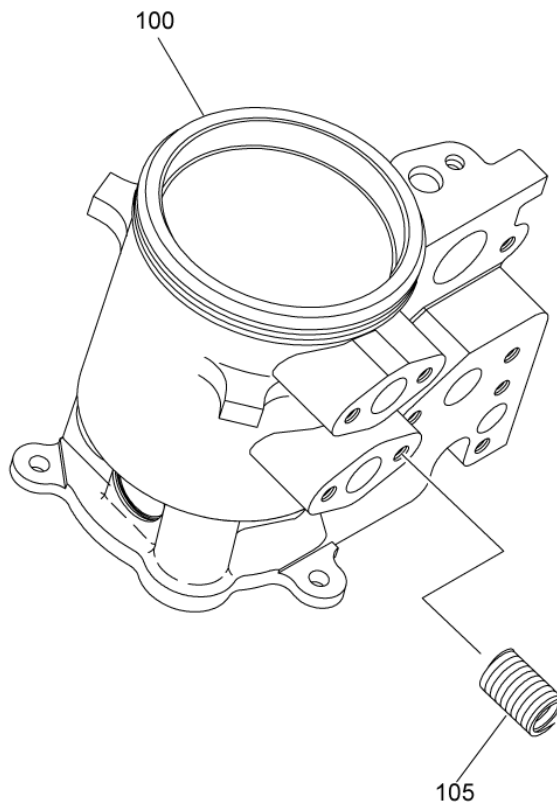

BASE PLATE ASSY, FILTER
Figure 01

SAFRAN HELICOPTER ENGINES

ARRIEL 2 C2

MAINTENANCE SPARE PARTS CATALOG

FIGURE ITEM	PART NUMBER	AIRL. STOCK No.	DESCRIPTION	EFFECT	QTY
			1 2 3 4 5 6 7		
01					
-001	0292127890		BASE PLATE ASSY,FILTER REFER TO CHAP. 72-61-00 FIG.02 ITEM 010		RF
100	0292127420		. BASE PLATE ASSY,FILTER NON PROCURABLE		1
105	EN2944-050100		. . THREAD,INSERT - V19005 (9728050804)		12

- ITEM NOT ILLUSTRATED