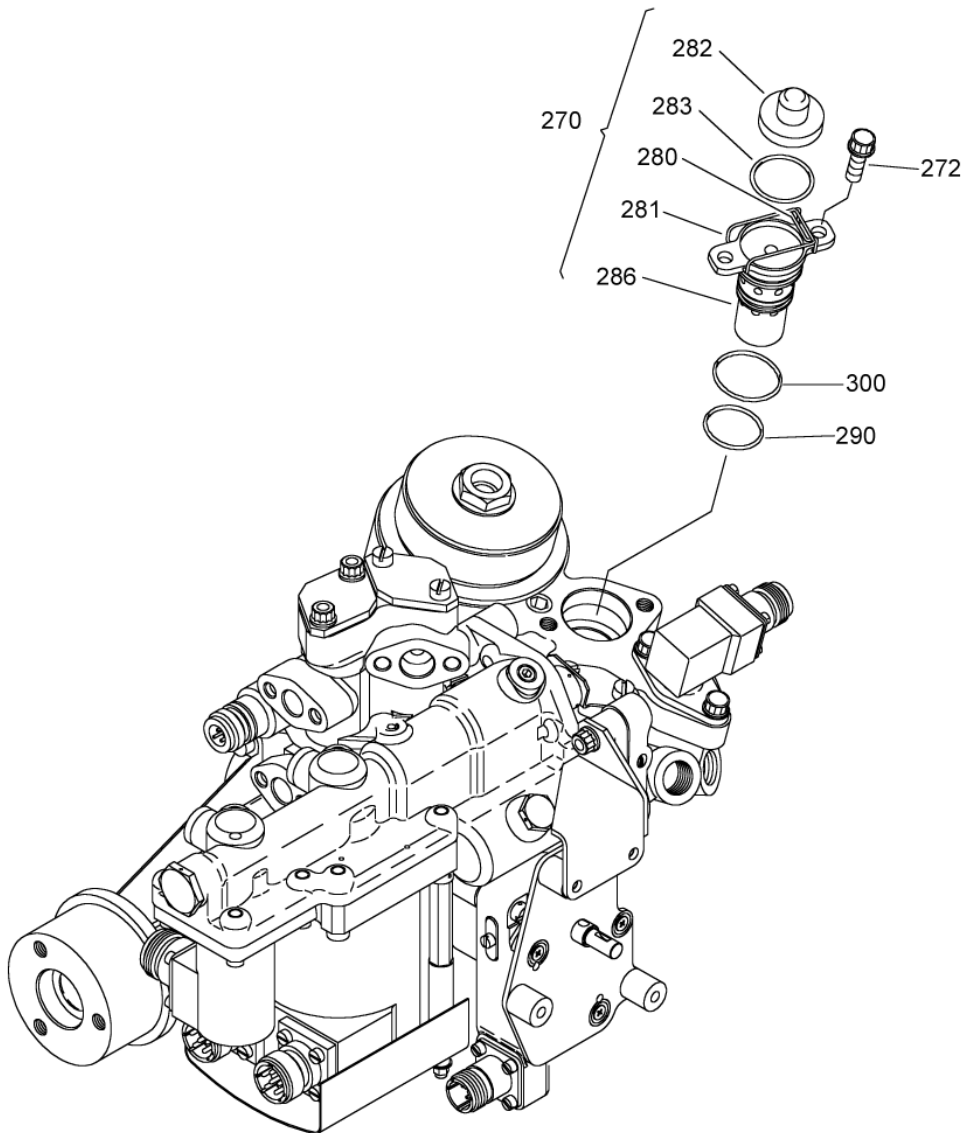

PUMP ASSY,HP/LP
Figure 03 (Sheet 2/6)