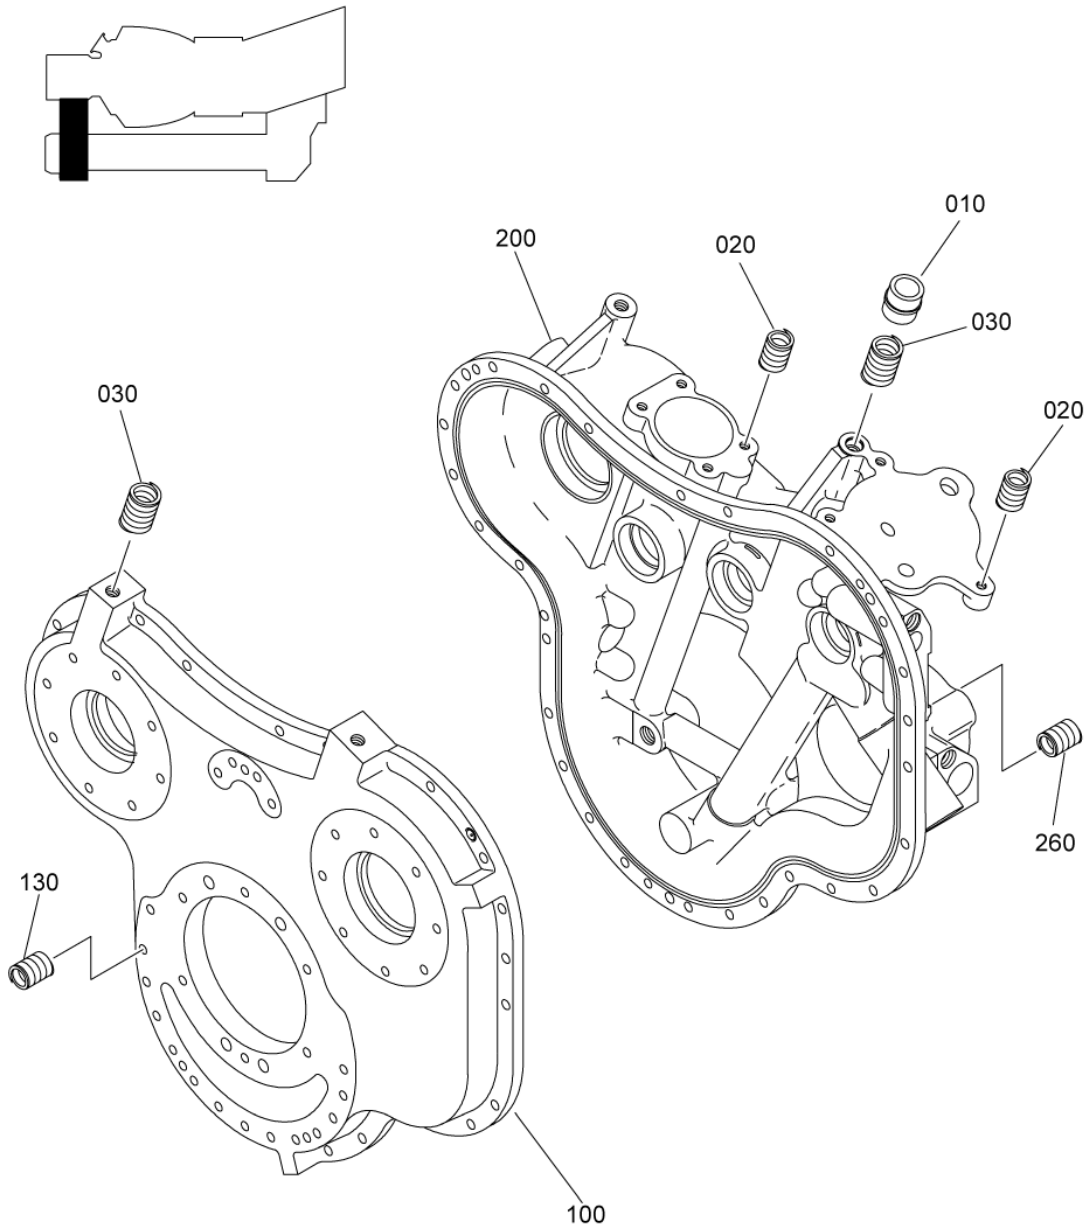

SAFRAN HELICOPTER ENGINES

ARRIEL 2 C2

MAINTENANCE SPARE PARTS CATALOG

FIGURE ITEM	PART NUMBER	AIRL. STOCK No.	DESCRIPTION	EFFECT	QTY
			1 2 3 4 5 6 7		
01					
-001	0292127890		BASE PLATE ASSY,FILTER REFER TO CHAP. 72-61-00 FIG.02 ITEM 010		RF
100	0292127420		. BASE PLATE ASSY,FILTER NON PROCURABLE		1
105	EN2944-050100		. . THREAD,INSERT - V19005 (9728050804)		12

- ITEM NOT ILLUSTRATED

CASINGS,ASSEMBLED
Figure 01