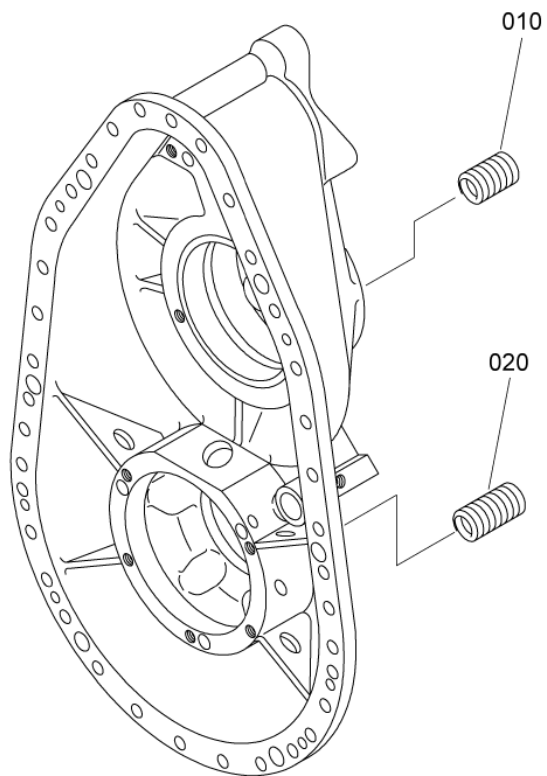

CASING, REAR, REDUCT. GEAR
Figure 02

TURBOMECA ARRIEL 2 C2

MAINTENANCE SPARE PARTS CATALOG

FIGURE ITEM	PART NUMBER	AIRL. STOCK No.	DESCRIPTION 1 2 3 4 5 6 7	EFFECT	QTY
02 -001	0292717410		CASING,REAR,REDUCT. GEAR NON PROCURABLE REFER TO FIG. 01 ITEM 300		RF
010	EN2944-050100		. THREAD,INSERT - VI9005 (9728050804)		18
020	EN2944-070140		. THREAD,INSERT - VI9005 (9728071004)		6

- ITEM NOT ILLUSTRATED