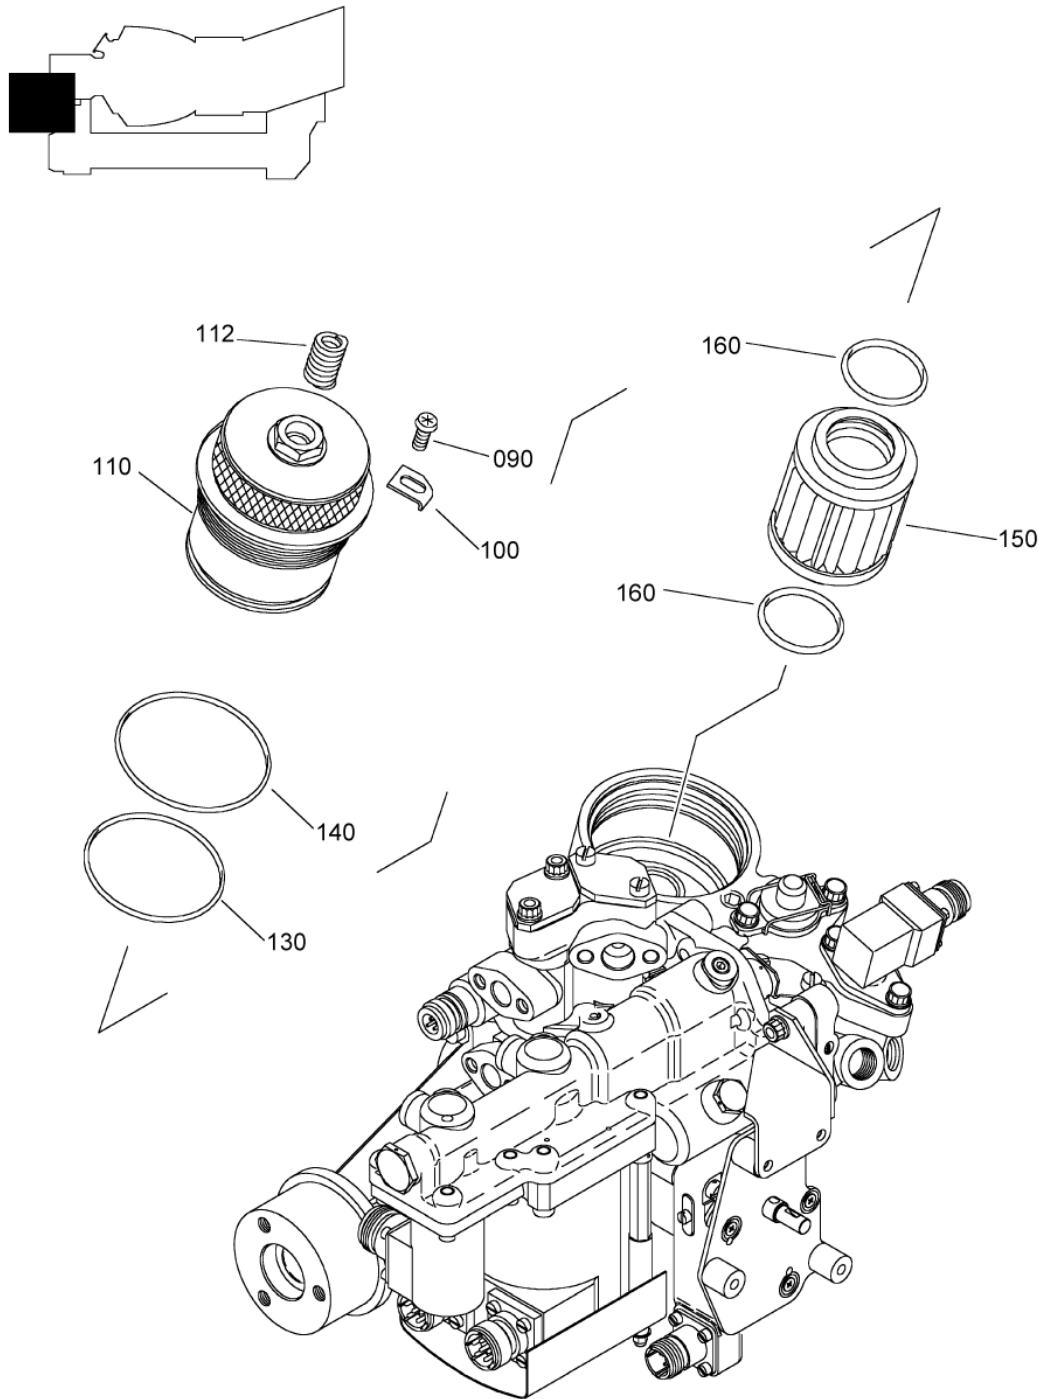

PUMP ASSY,HP/LP
Figure 03 (Sheet 1/6)