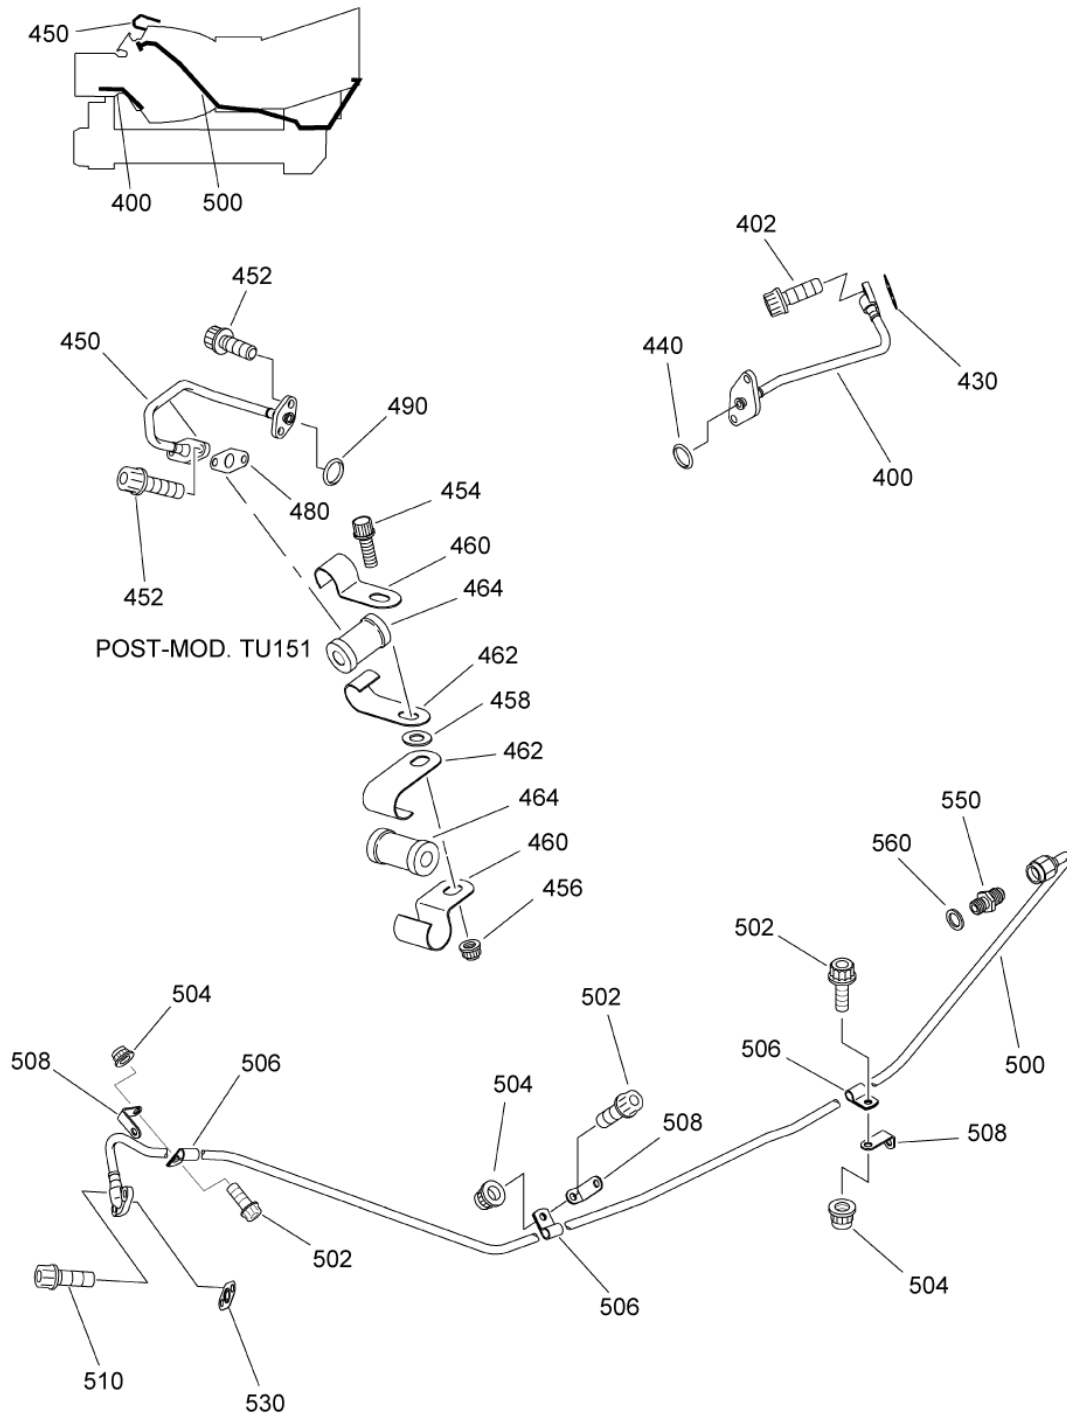

TURBOMECA ARRIEL 2 C2

MAINTENANCE SPARE PARTS CATALOG

INST.,PIPES,AIR
Figure 01 (Sheet 2/3)