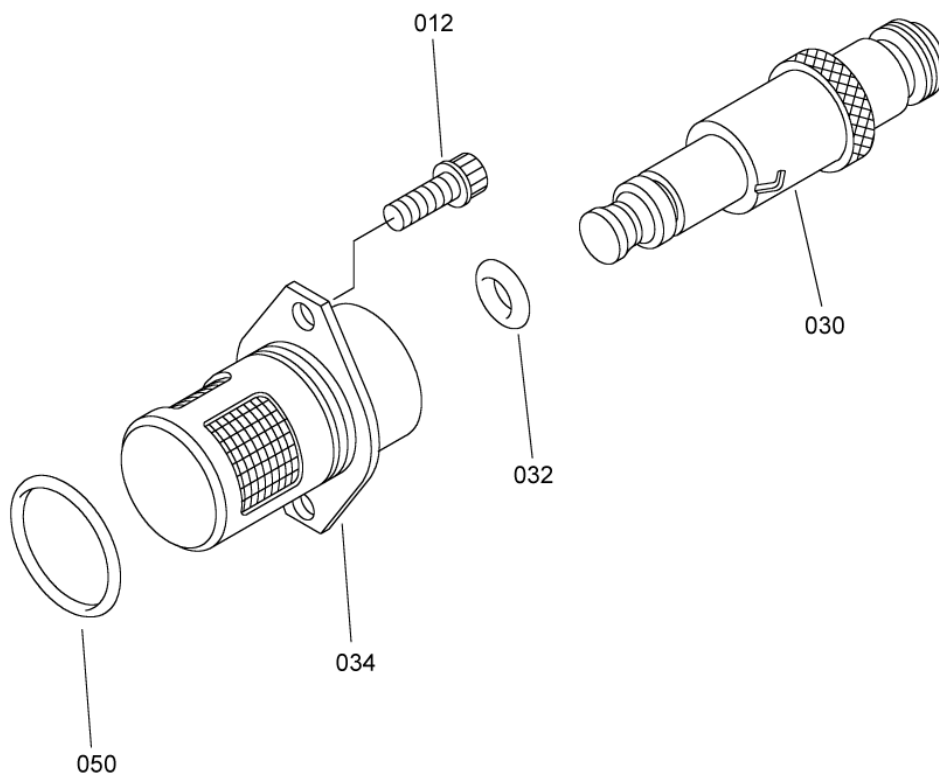

INST.,PLUGS,ELECTRIC MAGNETIC
Figure 01

TURBOMECA ARRIEL 2 C2

MAINTENANCE SPARE PARTS CATALOG

FIGURE ITEM	PART NUMBER	AIRL. STOCK No.	DESCRIPTION	EFFECT	QTY
			1 2 3 4 5 6 7		
01 -001	-		INST.,PLUGS,ELECTRIC MAGNETIC NON PROCURABLE REFER TO CHAP. 79-00-00 FIG.01 ITEM 050		RF
-010	4901-1		. PLUG ASSY,ELECTRIC MAGNETIC - VF9211 (9550171750) NON REPAIRABLE		1
012	EN3686050014		ATTACHING PARTS . SCREW - VI9005 (9836405014) ***		2
030	4930-1		. . HEAD,MAGNETIC - VF9211 (9520011546)		1
032	46012B00800		. . PACKING,PREFORMED - VF0111 (9794420080)		1
034	4910		. . RECEPTACLE - VF9211 (9520011520)		1
050	46012A02360		. PACKING,PREFORMED - VF0111 (9794410236)		1

- ITEM NOT ILLUSTRATED