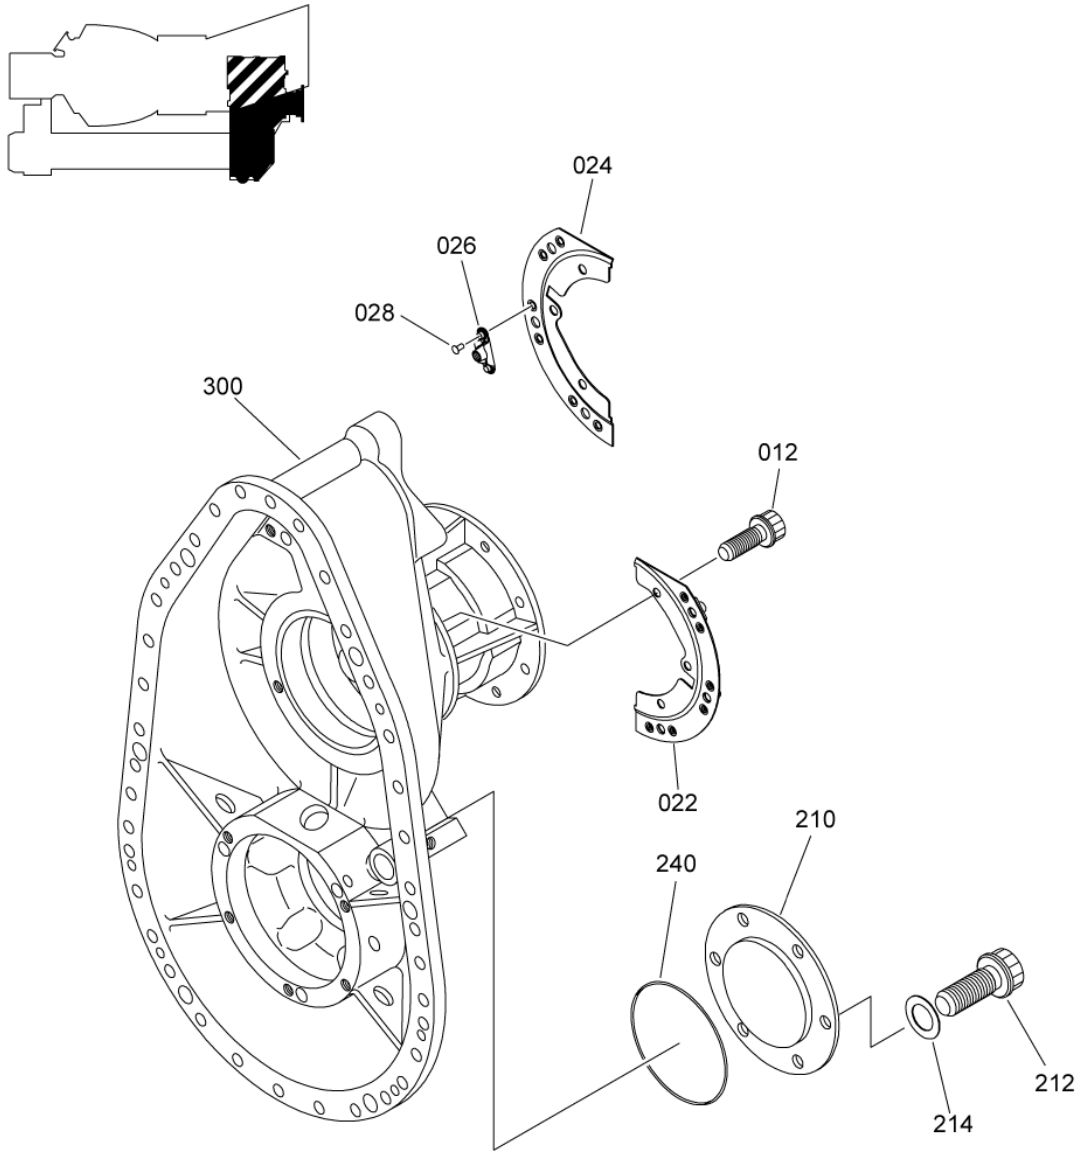

CASING ASSY, REAR, EQUIPPED
Figure 01

TURBOMECA ARRIEL 2 C2

MAINTENANCE SPARE PARTS CATALOG

FIGURE ITEM	PART NUMBER	AIRL. STOCK No.	DESCRIPTION	EFFECT	QTY
			1 2 3 4 5 6 7		
01 -001	-		CASING ASSY, REAR, EQUIPPED NON PROCURABLE REFER TO CHAP. 72-15-00 FIG.02 ITEM 200		RF
012	EN3686050014		. SCREW - VI9005 (9836405014)		6
-020	0292717500		. BULKHEAD, REAR, EQUIPPED		1
022	2292710850		. . HALF FIREWALL, LEFT REAR NON PROCURABLE		1
024	2292710860		. . HALF FIREWALL, RIGHT REAR NON PROCURABLE		1
026	5JSFR50005		. . ANCHOR NUT - VF0224 (9560114640)		6
028	21217CA2405		. . RIVET - VF0111 (9961240521)		12
210	0292910020		. COVER, BLANKING		1
			ATTACHING PARTS		
212	EN3686070018		. SCREW - VI9005 (9836407018)		6
214	9975070024		. WASHER ***		6
240	9681506552		. PACKING, PREFORMED		1
300	0292717410		. CASING, REAR, REDUCT. GEAR NON PROCURABLE REFER TO FIG.02 FOR DETAILS		1

- ITEM NOT ILLUSTRATED