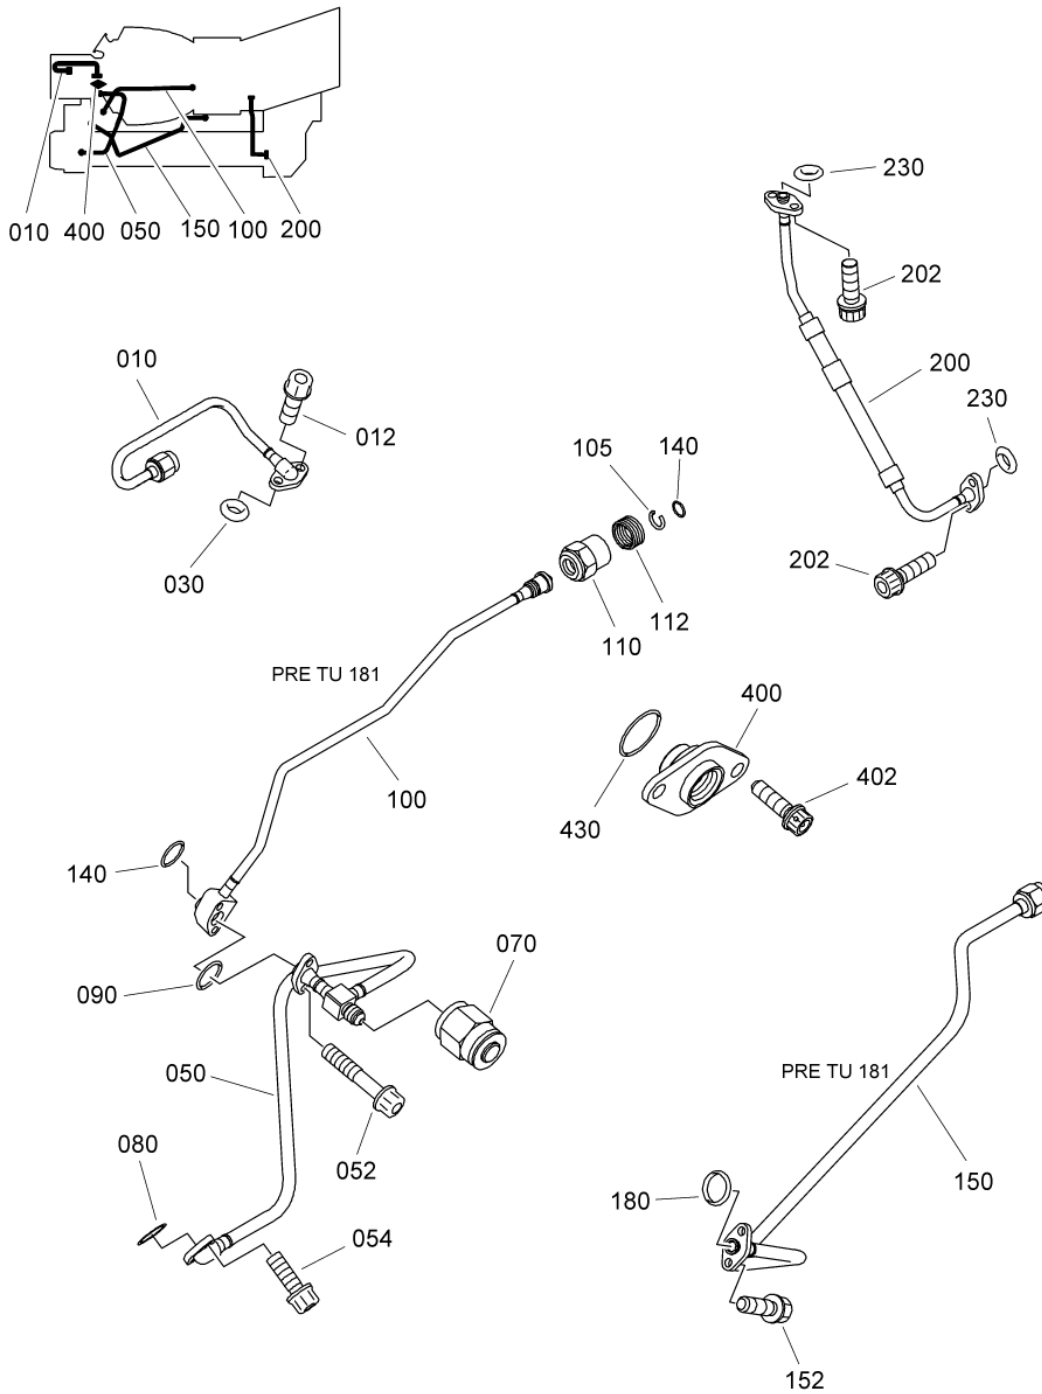

SAFRAN HELICOPTER ENGINES

ARRIEL 2 C2

MAINTENANCE SPARE PARTS CATALOG

FIGURE ITEM	PART NUMBER	AIRL. STOCK No.	DESCRIPTION	EFFECT	QTY
			1 2 3 4 5 6 7		
01					
-001A	0292727300		VALVE ASSY REPAIRABLE REFER TO CHAP. 79-25-00 FIG.01 ITEM 010	b	RF
-050			DELETED		
050A	0292720560		. COVER ASSY	b	1
			ATTACHING PARTS		
052	EN3686050018		. SCREW - VI9005 (9836405018)		2
054	23112CF050		. WASHER - VF0111 (9975050024)		2
			***		
080	9682002402		. PACKING,PREFORMED		1
100	0210140070		. CUP		1
110	0000507990		. SPRING		1
120	0210140170		. PISTON		1
130	9683001083		. PACKING,PREFORMED		1
150	0210140150		. SLEEVE PRE ACR (AE 114041)		1
-150A	0292720960		. SLEEVE POST ACR (AE 114041)		1
170	0292727040		. STRAINER		1
180	46012A01000		. PACKING,PREFORMED - VF0111 (9794410100)		1

- ITEM NOT ILLUSTRATED

INST.,PIPES,OIL
Figure 01 (Sheet 1/2)