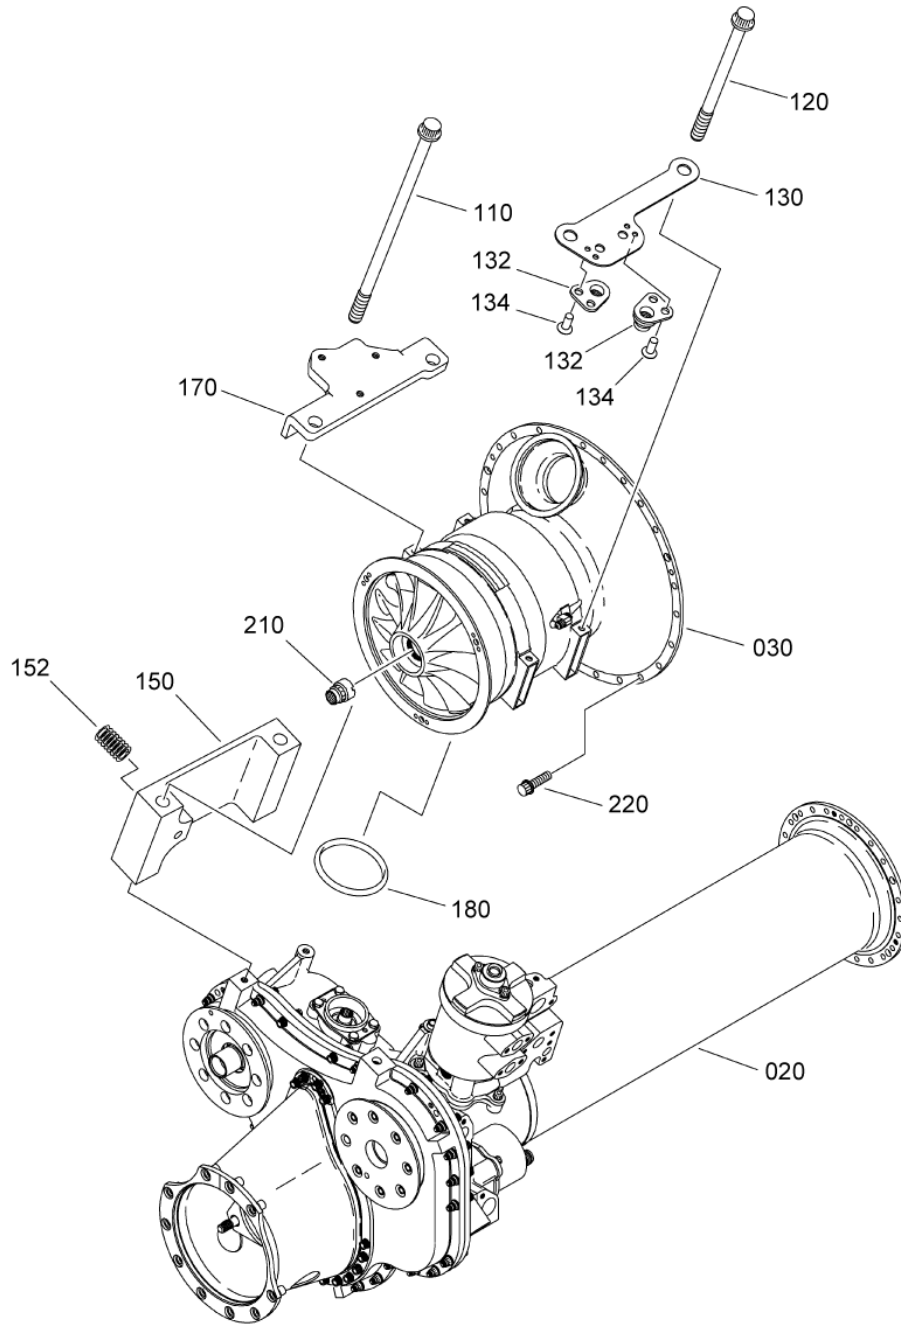

ENGINE, UNDRESSED
Figure 01 (Sheet 1/3)