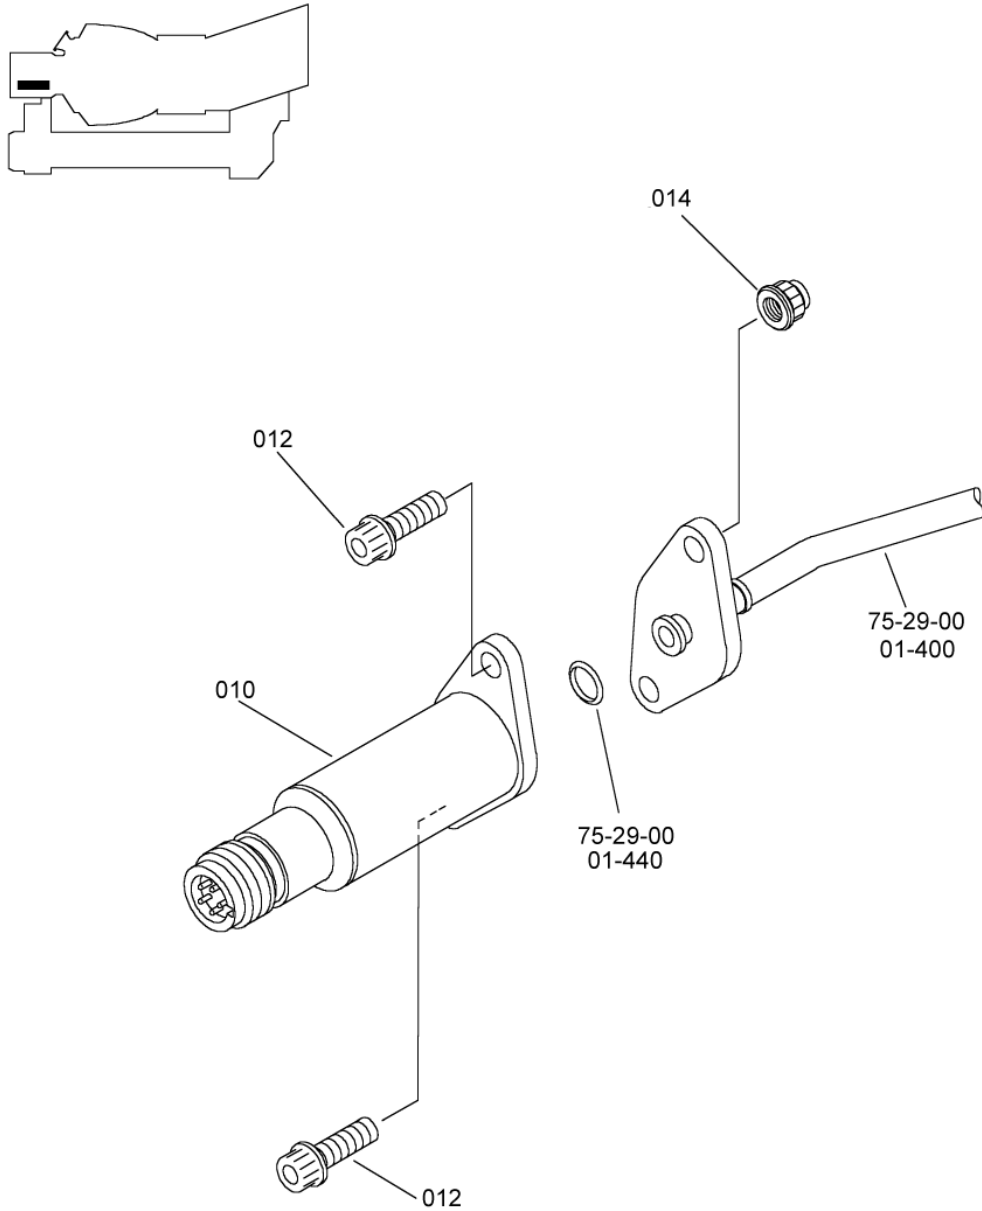

INST., TRANSMITTER, P3 PRESSURE
Figure 01

SAFRAN HELICOPTER ENGINES

ARRIEL 2 C2

MAINTENANCE SPARE PARTS CATALOG

FIGURE ITEM	PART NUMBER	AIRL. STOCK No.	DESCRIPTION	EFFECT	QTY
			1 2 3 4 5 6 7		
01 -001	-		INST., TRANSMITTER, P3 PRESSURE NON PROCURABLE REFER TO CHAP. 75-00-00 FIG.01 ITEM 030		RF
010	APT190-13BAR-A		. TRANSMITTER, PRESSURE, P3 - V34345 (9550166140) NON REPAIRABLE		1
-010A	CZ5MC6-3		. TRANSMITTER, PRESSURE, P3 - VF2276 (9550171420) NON REPAIRABLE POST ACR (AE 98277) ALTERNATE ITEM 010		1
012	EN3686050016		ATTACHING PARTS . SCREW - VI9005 (9836405016)		2
014	9866205026		. NUT 9866205026 IS THE SAFRAN HELICOPTER ENGINES PART NUMBER FOR: VF0111 - 22526-050 VI9005 - EN2906-050 ***		1

- ITEM NOT ILLUSTRATED