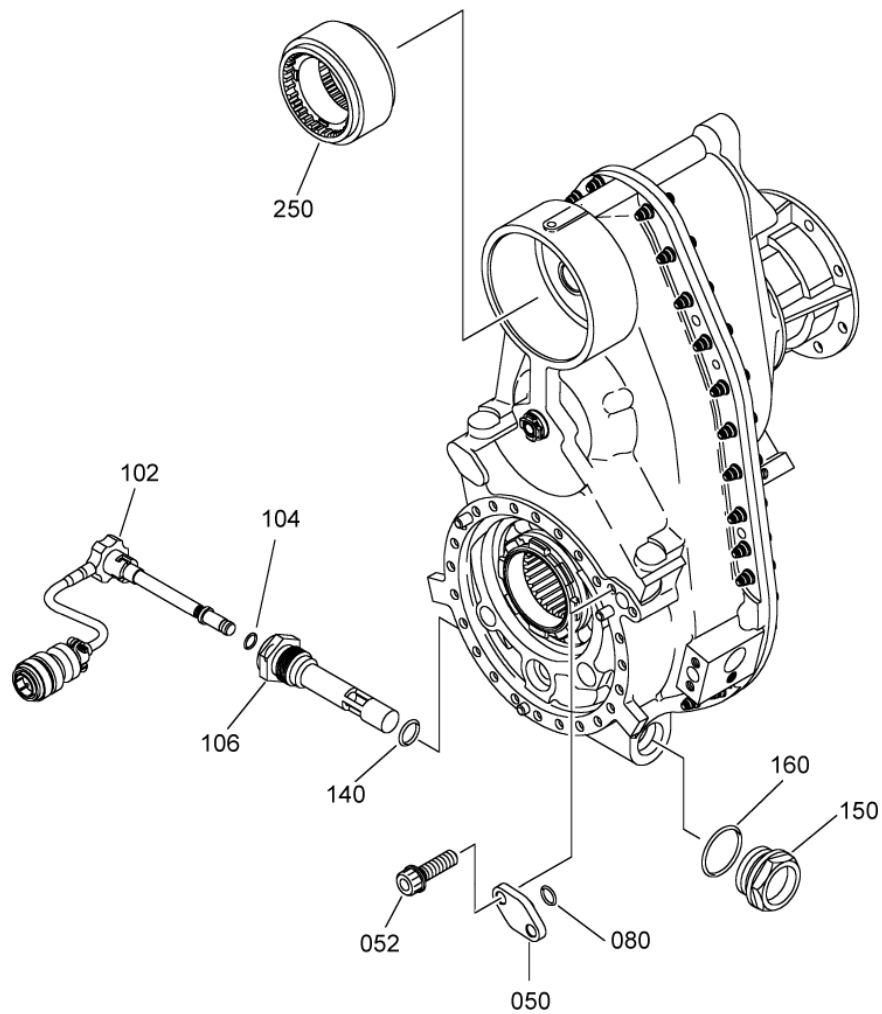

MODULE, REDUCTION GEAR
Figure 01

TURBOMECA ARRIEL 2 C2

MAINTENANCE SPARE PARTS CATALOG

FIGURE ITEM	PART NUMBER	AIRL. STOCK No.	DESCRIPTION	EFFECT	QTY
			1 2 3 4 5 6 7		
01					
-001	70BM051900		MODULE,REDUCTION GEAR REPAIRABLE REFER TO CHAP. 72-00-00 FIG.01 ITEM 060		RF
050	9943800060		. BLANK		1
052	EN3686050016		ATTACHING PARTS . SCREW - VI9005 (9836405016) ***		2
080	46012A00560		. PACKING,PREFORMED - VF0111 (9794410056)		1
-100	32129001		. MAGNETIC PLUG,ELECTRICAL - VFA3W9 (9550177620) NON REPAIRABLE		1
102	32129101		. . HEAD,MAGNETIC - VFA3W9 (9520011691)		1
104	46012A00690		. . PACKING,PREFORMED - VF0111 (9794410069)		1
106	32129201		. . RECEPTACLE - VFA3W9 (9520011692)		1
140	9794190253		. PACKING,PREFORMED		1
150	9892100070		. PLUG		1
160	9794190253		. PACKING,PREFORMED		1
250	0292717390		. SLEEVE ASSY PRE TU 100A (AE 50745)		1
-250A	0292717600		. SLEEVE ASSY POST TU 100A (AE 50745)		1
-300	-		. MODULE,REDUCTION GEAR,UNDRESSED NON PROCURABLE REFER TO FIG.02 FOR DETAILS		1

- ITEM NOT ILLUSTRATED