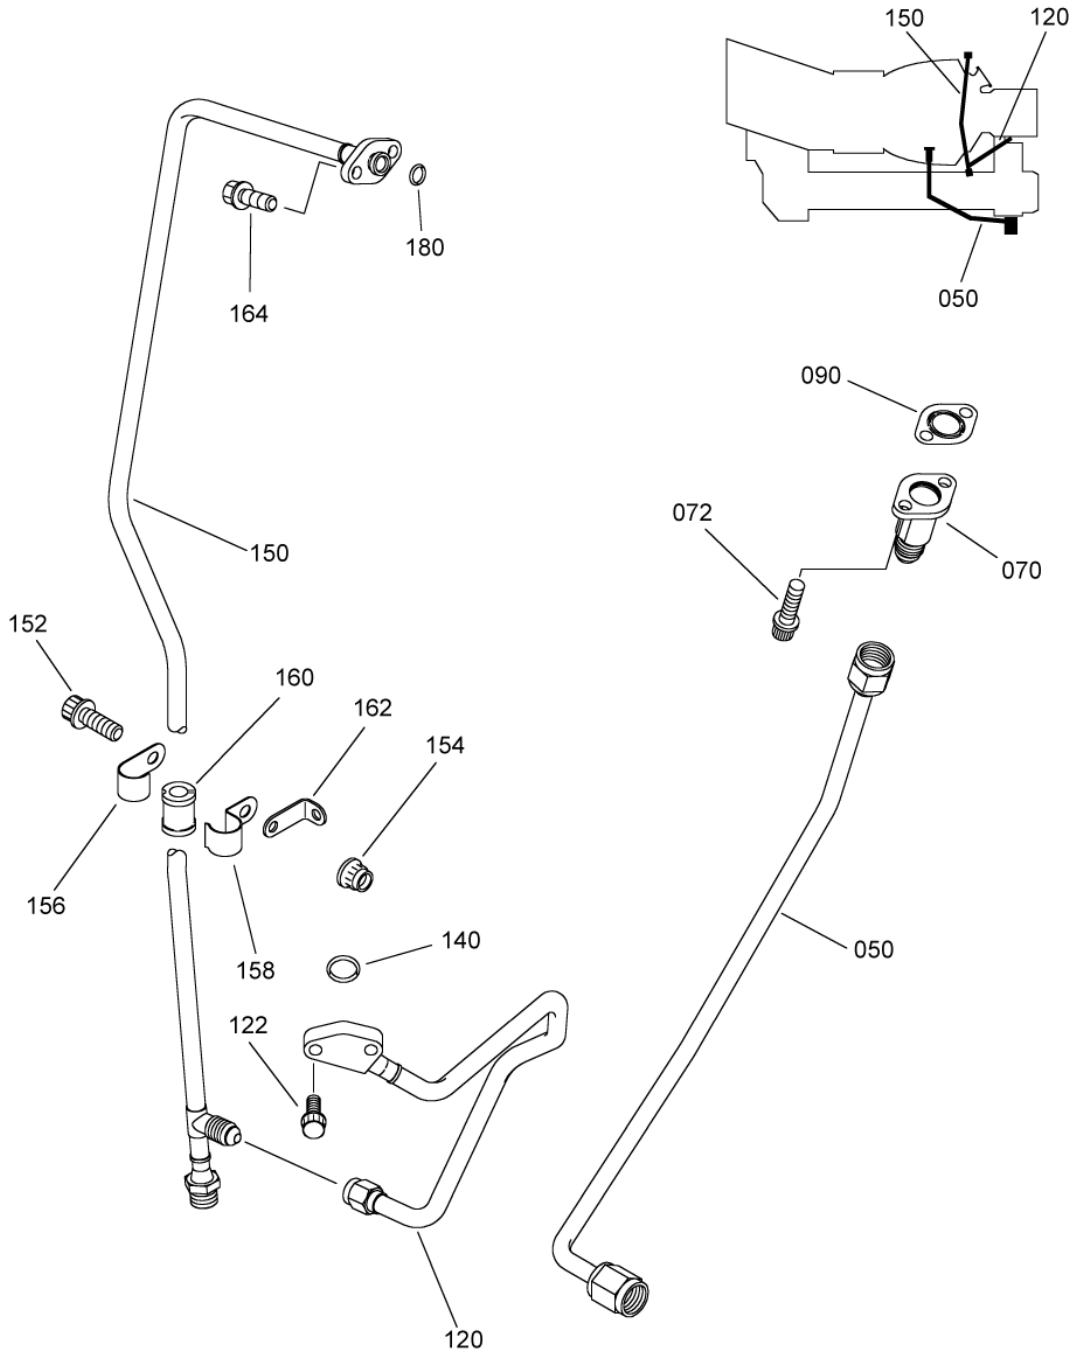

INST.,PIPES,DRAIN
Figure 01 (Sheet 2/2)

SAFRAN HELICOPTER ENGINES

ARRIEL 2 C2

MAINTENANCE SPARE PARTS CATALOG

FIGURE ITEM	PART NUMBER	AIRL. STOCK No.	DESCRIPTION	EFFECT	QTY
			1 2 3 4 5 6 7		
01					
-001	-		INST.,PIPES,DRAIN NON PROCURABLE REFER TO CHAP. 71-01-00 FIG.01 ITEM 040		RF
010	0292677110		. PIPE,DRAIN,FUEL PUMP		1
012	EN3686050014		ATTACHING PARTS . SCREW - VI9005 (9836405014)		1
014	EN3686050018		. SCREW - VI9005 (9836405018) ***		1
040	46012A00560		. PACKING,PREFORMED - VF0111 (9794410056)		1
050	0292677160		. PIPE,DRAIN,VALVE		1
070	0292687250		. VALVE ASSY,DRAIN NON REPAIRABLE REFER TO CHAP.71-71-01 FOR DETAILS		1
072	EN3686050012		ATTACHING PARTS . SCREW - VI9005 (9836405012) ***		2
090	9945000120		. GASKET,CORRUJOINT		1
120	0292677210		. PIPE,DRAIN,VALVE		1
122	EN3686050018		ATTACHING PARTS . SCREW - VI9005 (9836405018) ***		2
140	46012A00850		. PACKING,PREFORMED - VF0111 (9794410085)		1
150	0292677190		. PIPE,FUEL RETURN,TANK		1
152	EN3686050014		ATTACHING PARTS . SCREW - VI9005 (9836405014)		1
154	9866205026		. NUT 9866205026 IS THE SAFRAN HE PART NUMBER FOR: VF0111 - 22526-050 VI9005 - EN2906-050		1
156	AS12812		. HALF CLAMP,INNER - VU1653 (0400410020)		1
158	AS12842		. HALF CLAMP,OUTER - VU1653 (0400420020)		1
160	AS12874		. SLEEVE - VU1653 (0400430080)		1
162	0301010540		. BRACKET,ANGLE		1
164	EN3686050014		. SCREW - VI9005 (9836405014) ***		2
180	46012A00750		. PACKING,PREFORMED - VF0111 (9794410075)		1
300	0301027410		. PIPE,DRAIN,GENERAL		1
310	0301020260		. UNION,DRAIN		1
320	0292670410		. COLLECTOR,DRAIN PRE TU 180 (AE 94022)		1
-320A	0292670050		. COLLECTOR,DRAIN POST TU 180 (AE 94022)		1
350	0292670400		. SUPPORT,COLLECTOR		1

- ITEM NOT ILLUSTRATED