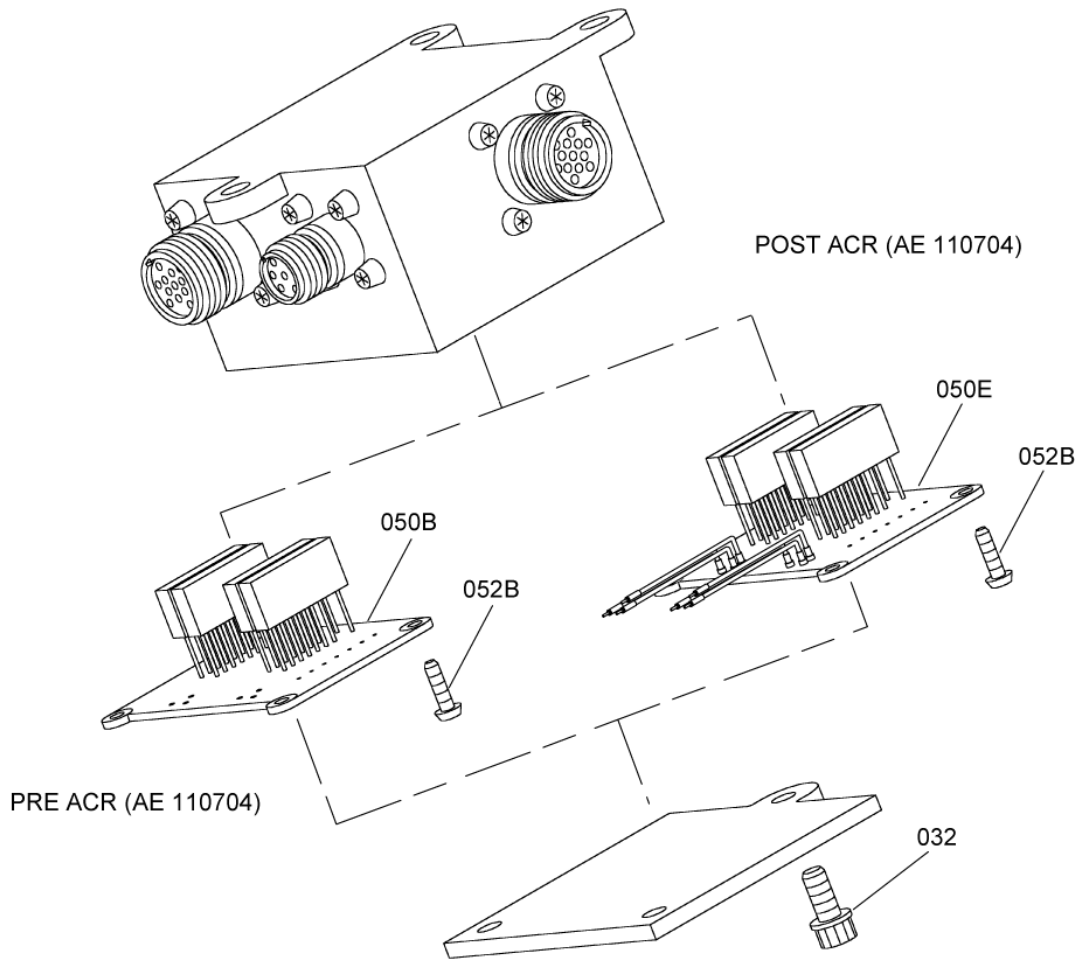

SAFRAN HELICOPTER ENGINES

ARRIEL 2 C2

MAINTENANCE SPARE PARTS CATALOG

FIGURE ITEM	PART NUMBER	AIRL. STOCK No.	DESCRIPTION	EFFECT	QTY
			1 2 3 4 5 6 7		
01					
-001	-		INST.,HARNES,PYROMETRIC NON PROCURABLE REFER TO CHAP. 77-00-00 FIG.01 ITEM 030		RF
010	TC382-00		. HARNES,PYROMETRIC, LEFT SIDE - PREFERRED ASSEMBLY - VF2276 (9550178230) NON REPAIRABLE		1
-010A	TCH03-K10-100		. HARNES,PYROMETRIC, LEFT SIDE - VF7917 (9550178220) NON REPAIRABLE ALTERNATE ITEM 010		1
012	EN2928-050010		ATTACHING PARTS . SCREW - VI9005 (9836005010) ***		4
014	0292760420		. SLEEVE		2
016	21F6		. CLAMP - VF0215 (9562811300) PRE ACR (AE 69502)		1
-016A	21F9,5		. CLAMP - VF0215 (9562811260) POST ACR (AE 69502)		1
020	TC382-00		. HARNES,PYROMETRIC, RIGHT SIDE - VF2276 (9550178230) NON REPAIRABLE		1
-020A	TCH03-K10-100		. HARNES,PYROMETRIC, RIGHT SIDE - PREFERRED ASSEMBLY - VF7917 (9550178220) NON REPAIRABLE ALTERNATE ITEM 020		1
022	EN2928-050010		ATTACHING PARTS . SCREW - VI9005 (9836005010)		4
-026	0333767010		. CLIP PRE ACR (AE 50568)		1
026A	0319767180		. CLIP PRE TU 124A (AE 51513) POST ACR (AE 50568)		1
028	EN3686050014		. SCREW - VI9005 (9836405014) POST TU 124A (AE 51513)		1
030	9866205026		. NUT 9866205026 IS THE SAFRAN HE PART NUMBER FOR: VF0111 - 22526-050 VI9005 - EN2906-050 POST TU 124A (AE 51513)		1
032	21F9,5		. CLAMP - VF0215 (9562811260) POST TU 124A (AE 51513)		1
034	0333750630		. BRACKET,ANGLE POST TU 124A (AE 51513) ***		1
050	0292767070		. PROTECTION,PYROMETRIC HARNES		1

- ITEM NOT ILLUSTRATED

BOX,JUNCTION,T4-5 MATCHING
Figure 01