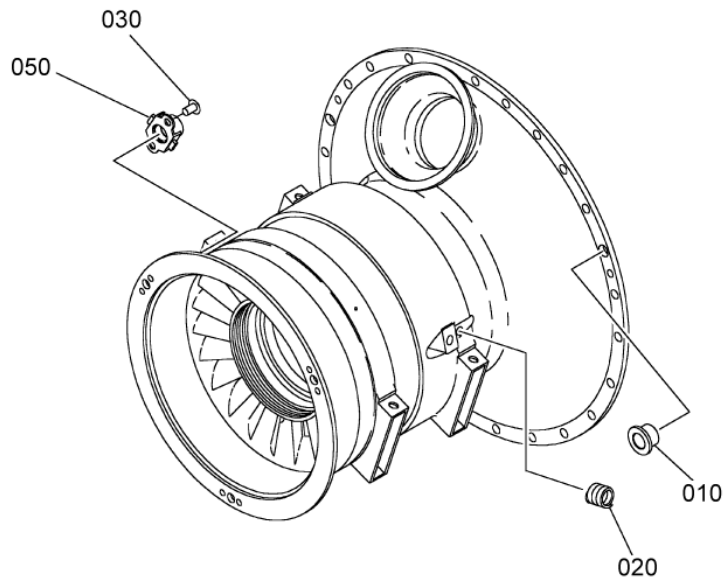

SAFRAN HELICOPTER ENGINES

ARRIEL 2 C2

MAINTENANCE SPARE PARTS CATALOG

FIGURE ITEM	PART NUMBER	AIRL. STOCK No.	DESCRIPTION	EFFECT	QTY
			1 2 3 4 5 6 7		
01					
-001	-		CASING ASSY,EQUIPPED NON PROCURABLE REFER TO CHAP. 72-32-00 FIG.01 ITEM 150		RF
330	0292158250		. JET,EQUIPPED PRE TU222 (AE 121365)		1
330A	0292150510		. JET,EQUIPPED POST TU222 (AE 121365)		1
335	2292150360		. . WASHER, ADJUSTING NON PROCURABLE POST TU222 (AE 121365)		1
340	9994050024		. WASHER PRE TU222 (AE 121365)		1
360	46012A00600		. PACKING,PREFORMED - VF0111 (9794410060)		1
490	EN3686050014		. SCREW - VI9005 (9836405014)		3
500	0292158490		. CASING,COMPRESSOR NON PROCURABLE		1
-500A	0292150450		. CASING,COMPRESSOR NON PROCURABLE POST ACR (AE 95015) REFER TO FIG.02 FOR DETAILS		1

- ITEM NOT ILLUSTRATED

CASING,COMPRESSOR
Figure 02