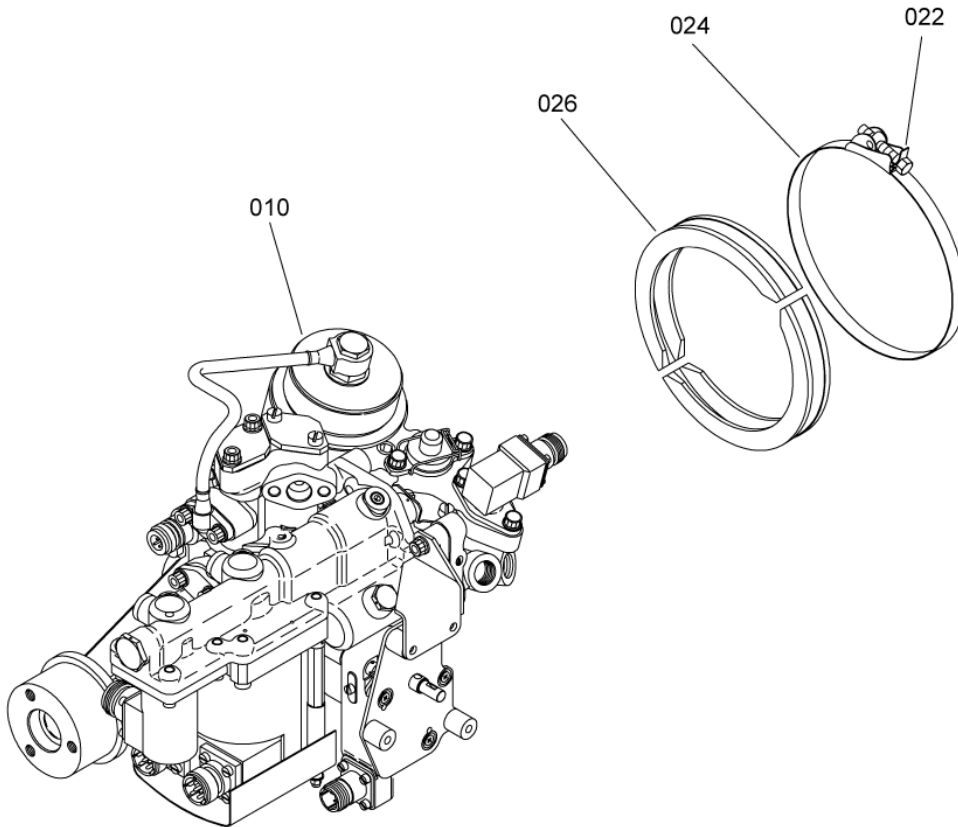

INST.,PUMP AND METERING VALVE ASSY,ADJUSTED
Figure 01 (Sheet 2/2)