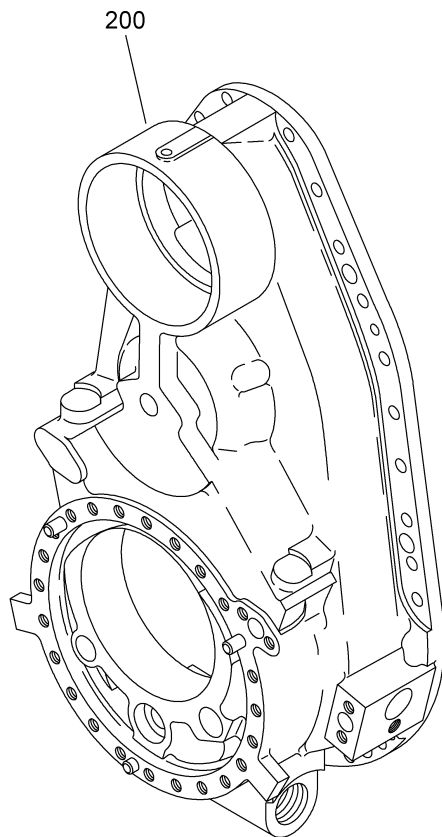

CASING ASSY, FRONT, EQUIPPED
Figure 01

TURBOMECA ARRIEL 2 C2

MAINTENANCE SPARE PARTS CATALOG

FIGURE ITEM	PART NUMBER	AIRL. STOCK No.	DESCRIPTION	EFFECT	QTY
			1 2 3 4 5 6 7		
01 -001	-		CASING ASSY,FRONT,EQUIPPED NON PROCURABLE REFER TO CHAP. 72-15-00 FIG.02 ITEM 250		RF
200	0292717470		. CASING,FRONT,REDUCT.GEAR NON PROCURABLE REFER TO FIG.02 FOR DETAILS		1

- ITEM NOT ILLUSTRATED