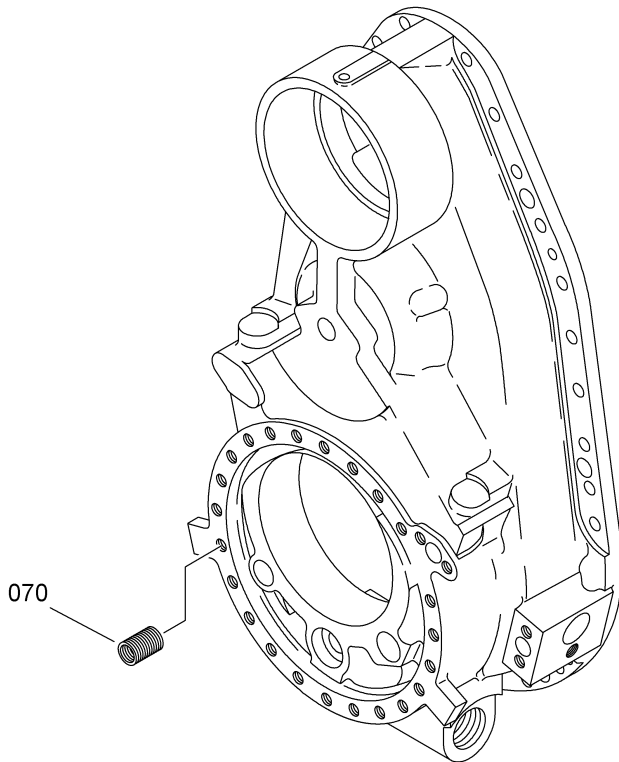

CASING,FRONT,REDUCT.GEAR
Figure 02

TURBOMECA ARRIEL 2 C2

MAINTENANCE SPARE PARTS CATALOG

FIGURE ITEM	PART NUMBER	AIRL. STOCK No.	DESCRIPTION	EFFECT	QTY
			1 2 3 4 5 6 7		
02 -001	0292717470		CASING,FRONT,REDUCT.GEAR NON PROCURABLE REFER TO FIG. 01 ITEM 200		RF
070	EN2944-050100		. THREAD,INSERT - VI9005 (9728050804)		52

- ITEM NOT ILLUSTRATED