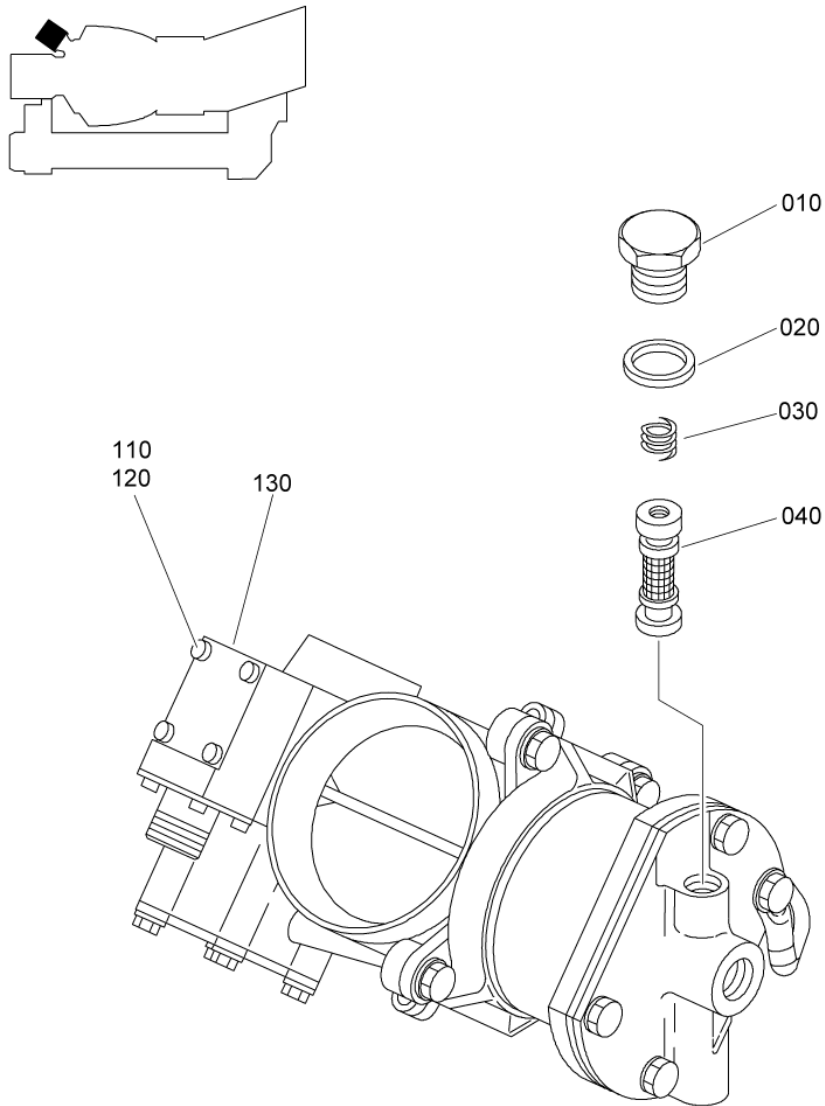

SAFRAN HELICOPTER ENGINES

ARRIEL 2 C2

MAINTENANCE SPARE PARTS CATALOG

FIGURE ITEM	PART NUMBER	AIRL. STOCK No.	DESCRIPTION	EFFECT	QTY
			1 2 3 4 5 6 7		
01					
-001	-		INST.BLEED VALVE NON PROCURABLE REFER TO CHAP. 75-00-00 FIG.01 ITEM 020		RF
050	1353700		. BLEED VALVE - VF1976 (9550178260) REPAIRABLE PRE TU 120 (AE 17551)		1
-050A	135-3700-01		. BLEED VALVE - VF1976 (9550178980) REPAIRABLE POST TU 120 (AE 17551) REFER TO FIG.02 FOR DETAILS		1
052	C6048-25.B-ISO		ATTACHING PARTS . COLLAR - VF6275 (9560125160) ***		1
054	EN3196-050		. . NUT - VI9005 (9867500501)		1
070	9786510100		. PLUG, THREADED		1
080	9752100100		. SEAL		1
100	9794080203		. PACKING, PREFORMED		1
110	9867201000		. NUT		1
150	0292680640		. UNION, 3 WAY		1
170	0292680570		. SPACER		1
180	9794080203		. PACKING, PREFORMED		1

- ITEM NOT ILLUSTRATED

BLEED VALVE
Figure 02 (Sheet 1/2)