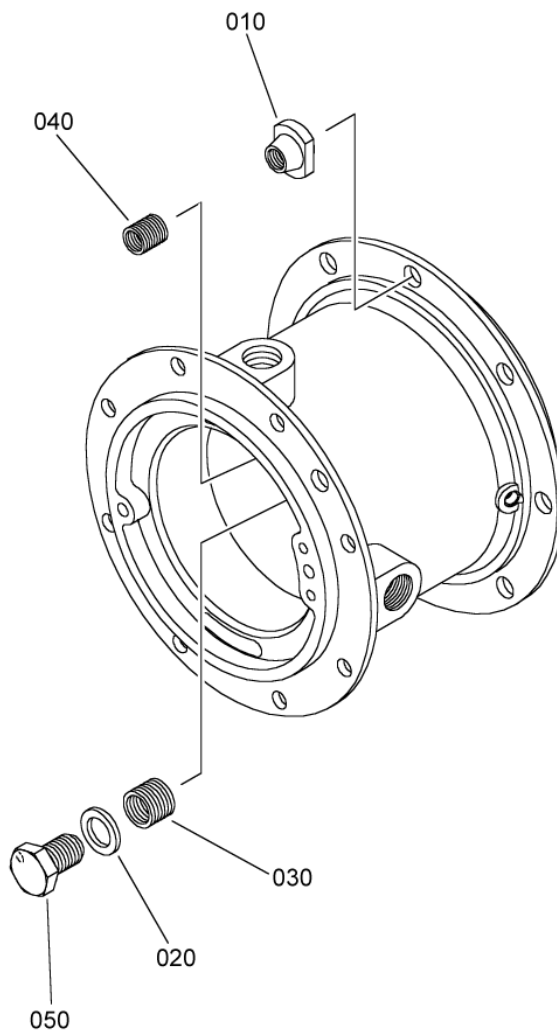

HOUSING,REAR BEARING
Figure 02

TURBOMECA ARRIEL 2 C2

MAINTENANCE SPARE PARTS CATALOG

FIGURE ITEM	PART NUMBER	AIRL. STOCK No.	DESCRIPTION	EFFECT	QTY
			1 2 3 4 5 6 7		
02					
-001	0292517110		HOUSING,REAR BEARING REFER TO FIG. 01 ITEM 250		RF
010	EN2910-050		. ANCHOR NUT - VI9005 (9867600050)		8
020	9752100070		. SEAL		1
030	9729107101		. THREAD,INSERT		1
040	EN2944-050075		. THREAD,INSERT - VI9005 (9728050803)		6
050	0292510160		. JET		1

- ITEM NOT ILLUSTRATED