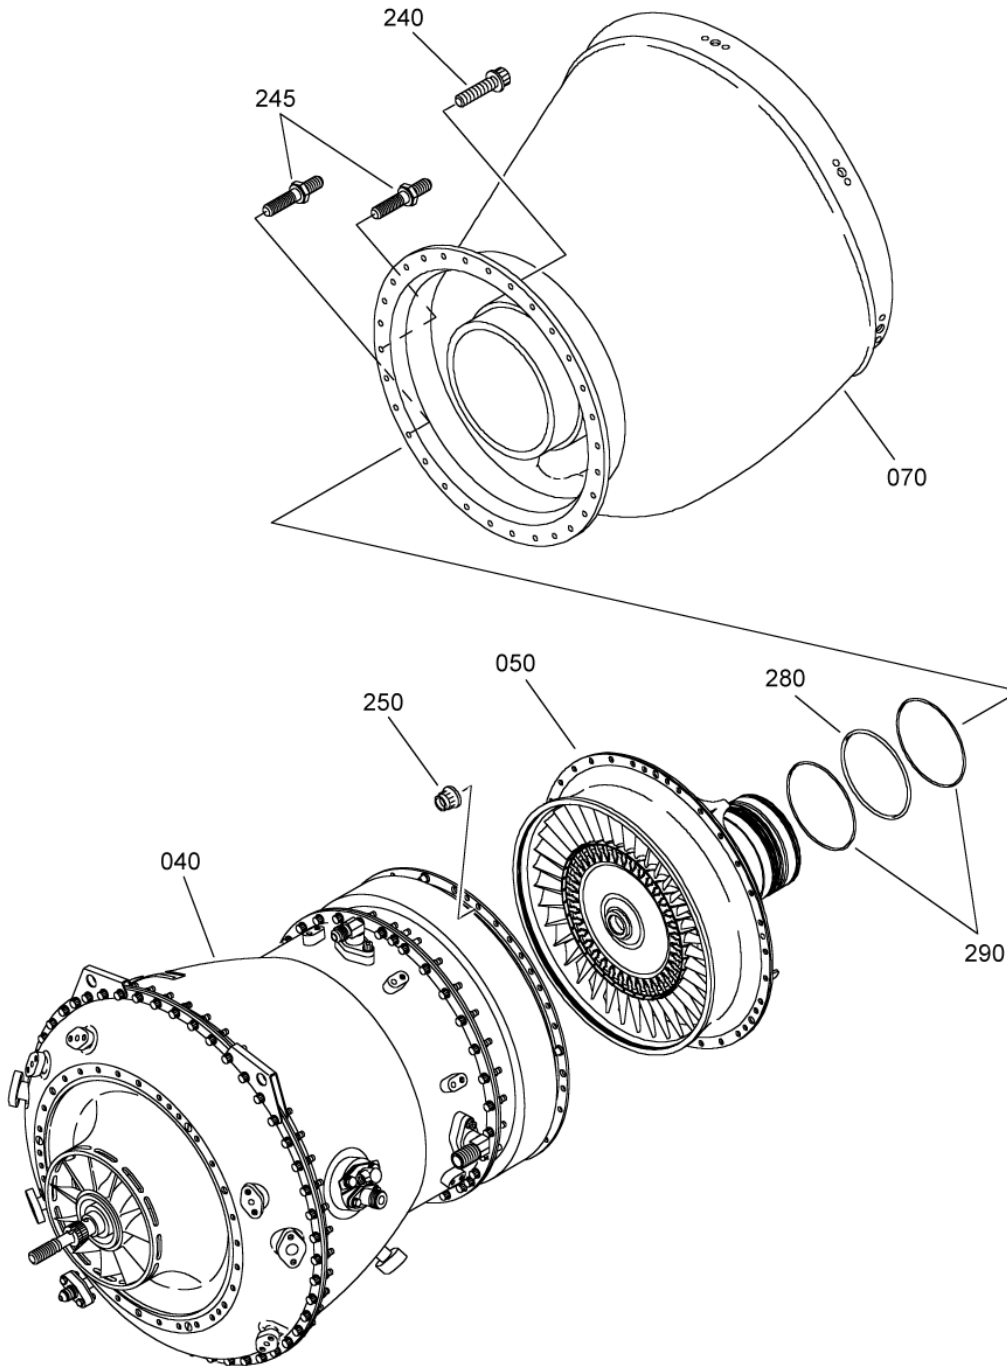

ENGINE,UNDRESSED
Figure 01 (Sheet 2/3)