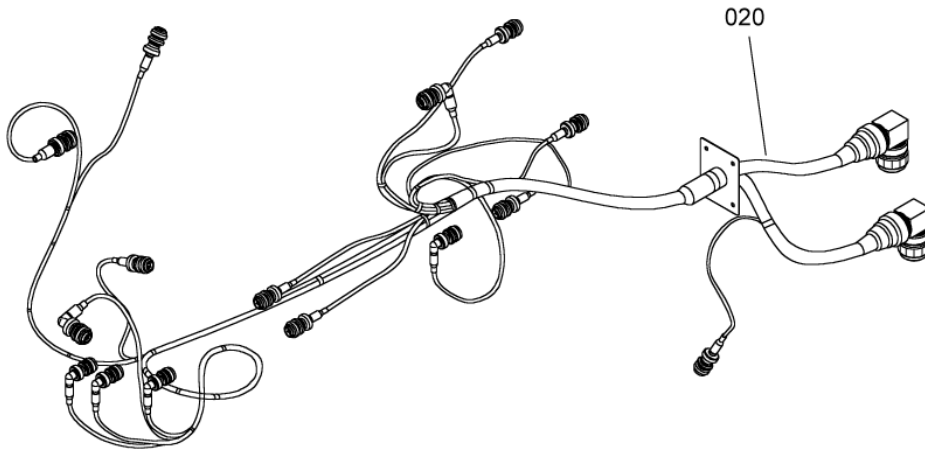

INST.,ELECTRIC HARNESSES
Figure 01 (Sheet 1/5)