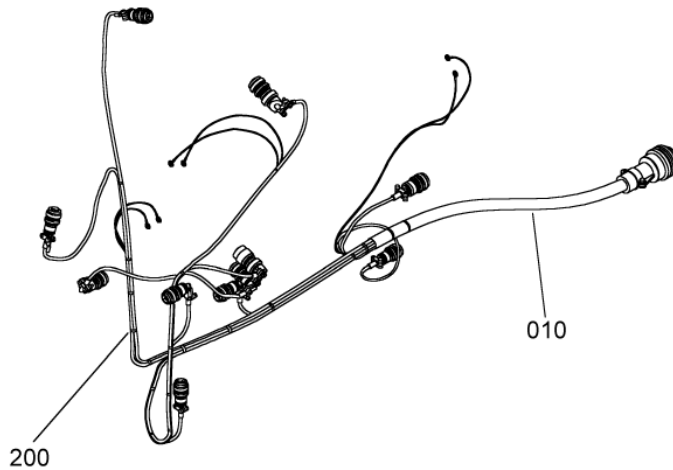

INST.,ELECTRIC HARNESSES
Figure 01 (Sheet 1/5)