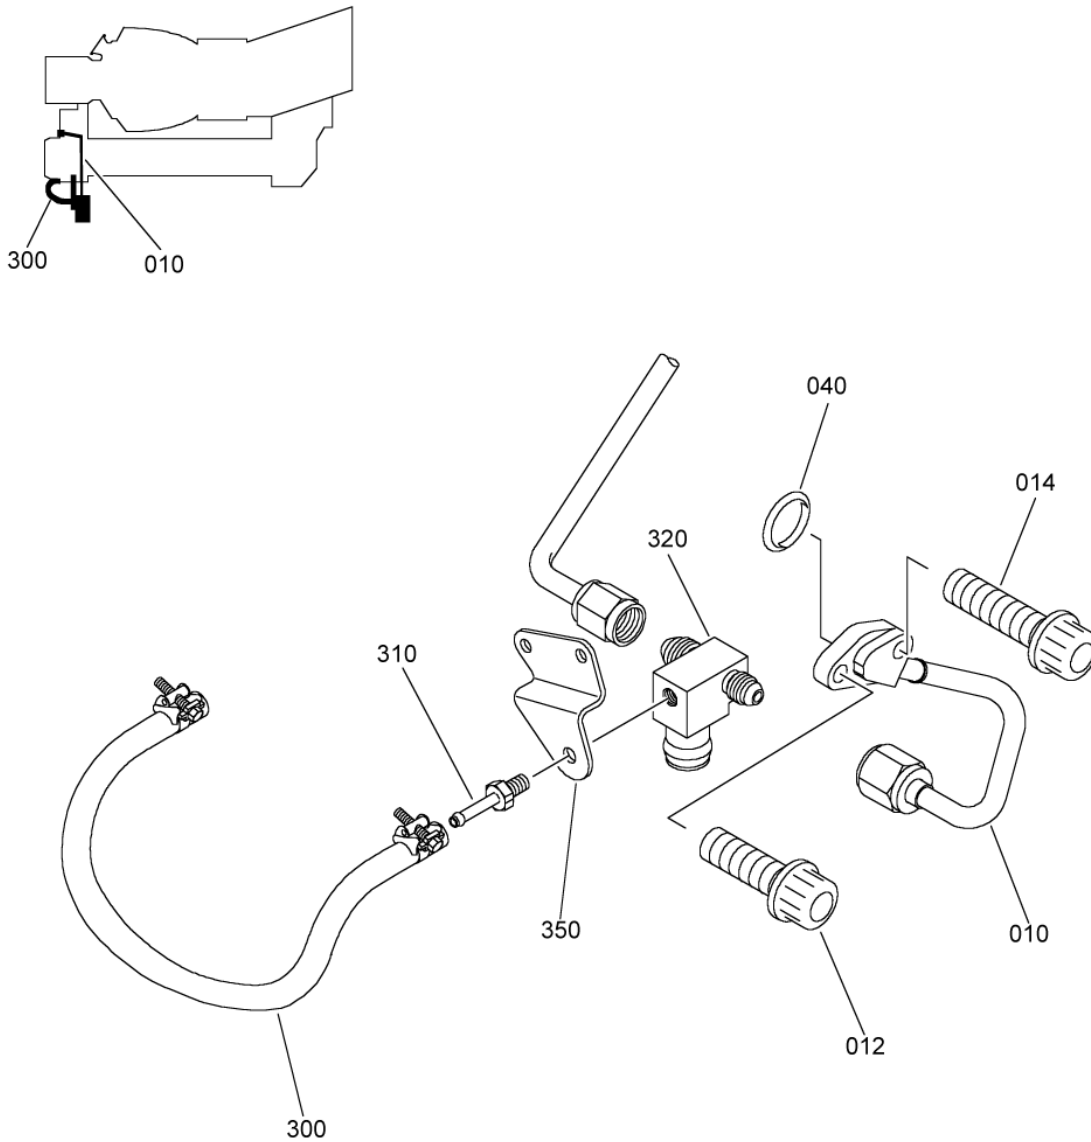

INST.,PIPES,DRAIN
Figure 01 (Sheet 1/2)