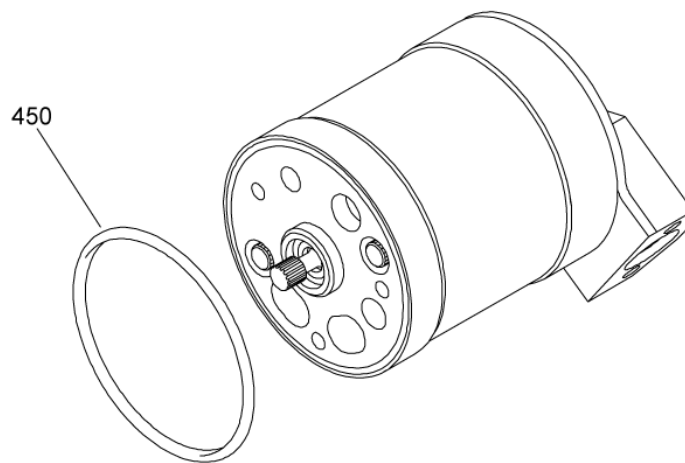

PUMP,OIL
Figure 01