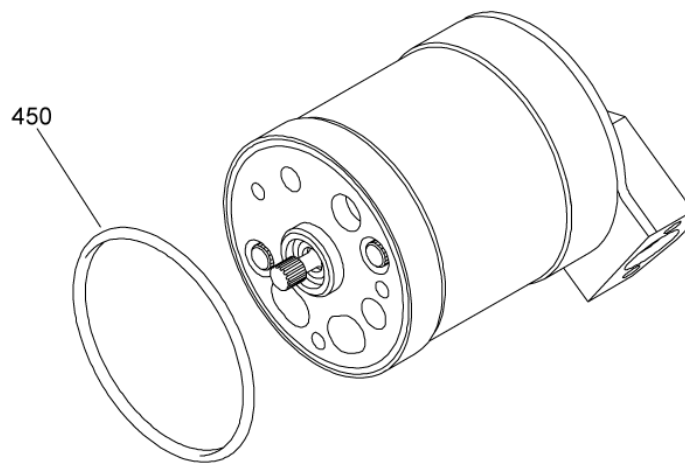

PUMP,OIL
Figure 01