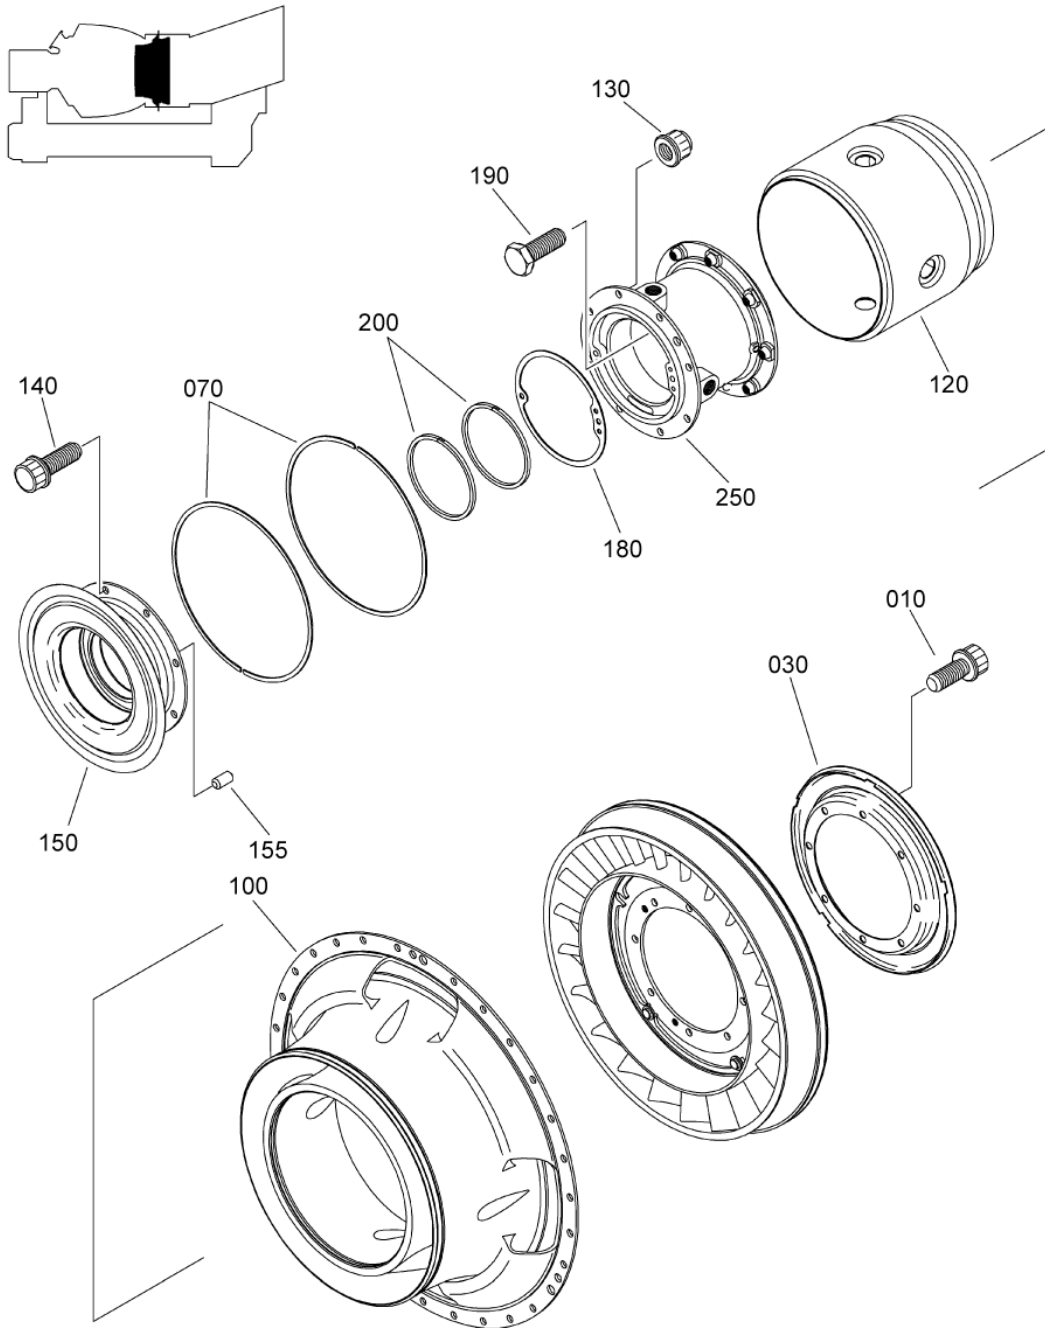

REAR BEARING ASSY,DRESSED
Figure 01

SAFRAN HELICOPTER ENGINES

ARRIEL 2 C1

MAINTENANCE SPARE PARTS CATALOG

FIGURE ITEM	PART NUMBER	AIRL. STOCK No.	DESCRIPTION	EFFECT	QTY
			1 2 3 4 5 6 7		
01					
-001	-		REAR BEARING ASSY,DRESSED NON PROCURABLE REFER TO CHAP. 72-43-00 FIG.02 ITEM 070		RF
010	EN3686050020		. SCREW - VI9005 (9836405020)		8
030	0292517060		. DEFLECTOR		1
070	A17761-126-2		. SEGMENT,SEALING - VK1209 (9560166610)		2
100	0292517160		. SUPPORT,REAR BEARING PRE ACR (AE 45026 AVT 1)		1
-100A	0292517170		. SUPPORT,REAR BEARING POST ACR (AE 45026 AVT 1)		1
120	0292517030		. SHROUD,HEAT INSULATION		1
130	9866205026		. NUT 9866205026 IS THE SAFRAN HELICOPTER ENGINES PART NUMBER FOR: VF0111 - 22526-050 VI9005 - EN2906-050		8
140	EN3686050014		. SCREW - VI9005 (9836405014)		8
150	0292517140		. FLANGE,ASSY		1
155	9757030600		. . PIN,CENTERING		2
180	0292510130		. SEAL,RING		1
190	EN3613-050012		. SCREW - VI9005 (9836505012)		6
200	9560158810		. SEGMENT 9560158810 IS THE SAFRAN HELICOPTER ENGINES PART NUMBER FOR: VF2569 - R-62X2,5X2,5-SV-KI-PO		2
-200A	62X2,5X2,5CB		. SEGMENT - V0051T (9560158720) ALTERNATE ITEM 200		2
250	0292517110		. HOUSING,REAR BEARING REFER TO FIG.02 FOR DETAILS		1

- ITEM NOT ILLUSTRATED