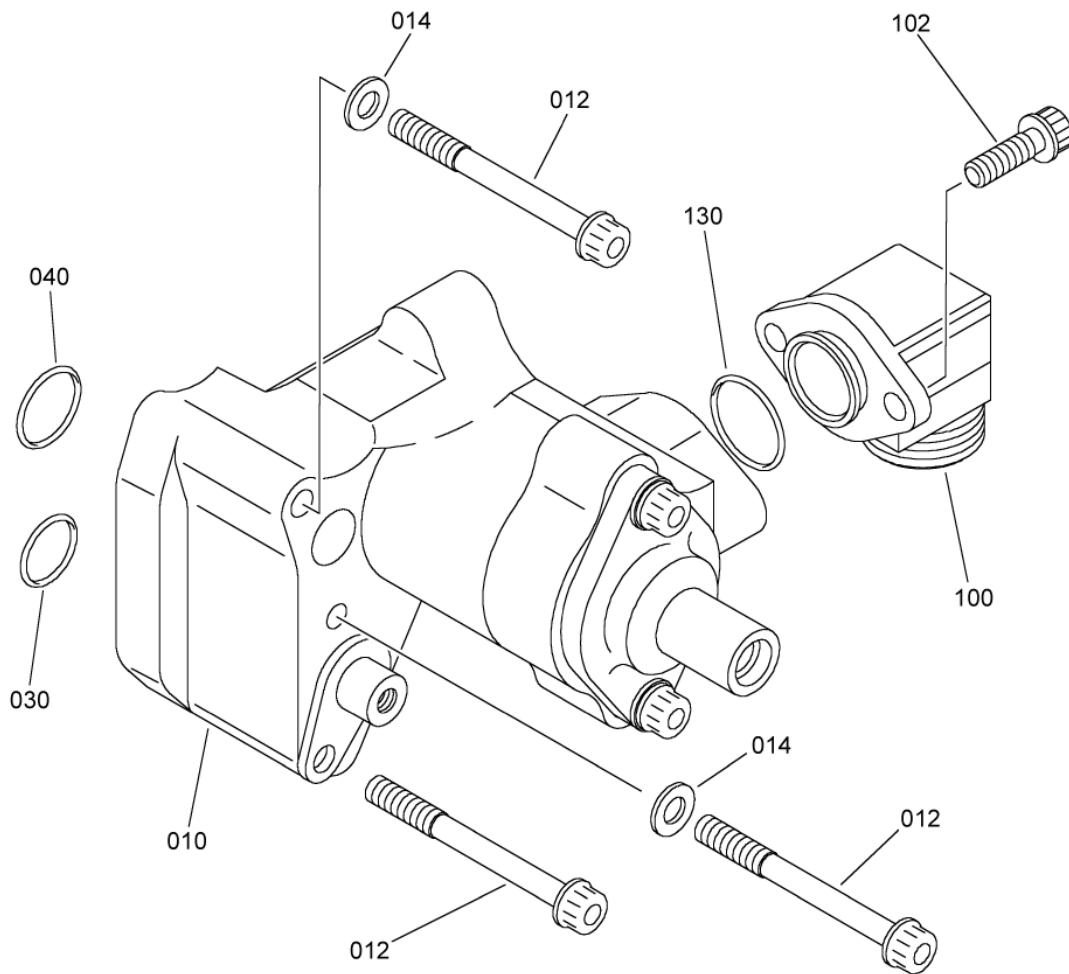

INST., VALVE ASSY
Figure 01

SAFRAN HELICOPTER ENGINES

ARRIEL 2 C1

MAINTENANCE SPARE PARTS CATALOG

FIGURE ITEM	PART NUMBER	AIRL. STOCK No.	DESCRIPTION	EFFECT	QTY
			1 2 3 4 5 6 7		
01 -001	-		INST.,VALVE ASSY NON PROCURABLE REFER TO CHAP. 79-00-00 FIG.01 ITEM 020		RF
010	0292727180		. VALVE ASSY REPAIRABLE PRE TU 019A (AE 44625 AVT 1)		1
-010A	0292727300		. VALVE ASSY REPAIRABLE POST TU 019A (AE 44625 AVT 1) REFER TO CHAP.79-25-01 FOR DETAILS		1
012	EN3686050050		ATTACHING PARTS . SCREW - VI9005 (9836405050)		3
014	23112CF050		. WASHER - VF0111 (9975050024) ***		2
030	46012A01060		. PACKING,PREFORMED - VF0111 (9794410106)		1
040	46012A01250		. PACKING,PREFORMED - VF0111 (9794410125)		1
100	0292720630		. UNION,FLANGE		1
102	EN3686050016		ATTACHING PARTS . SCREW - VI9005 (9836405016) ***		2
130	46012A01500		. PACKING,PREFORMED - VF0111 (9794410150)		1

- ITEM NOT ILLUSTRATED