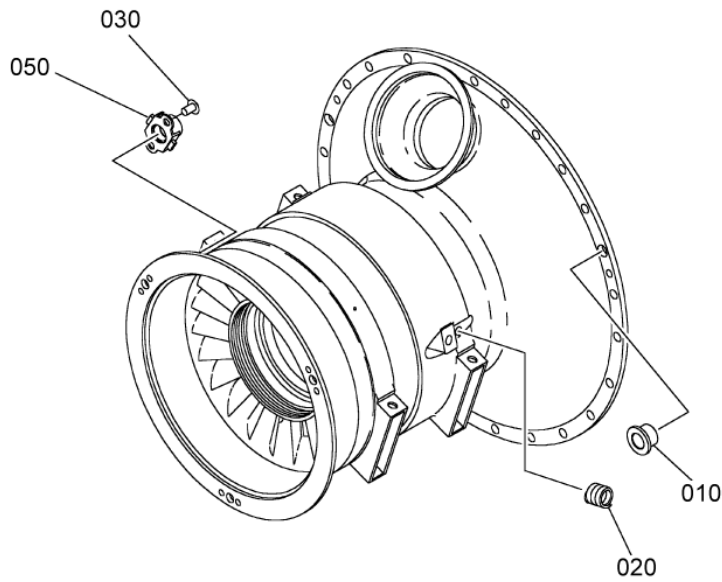

SAFRAN HELICOPTER ENGINES

ARRIEL 2 C1

MAINTENANCE SPARE PARTS CATALOG

FIGURE ITEM	PART NUMBER	AIRL. STOCK No.	DESCRIPTION	EFFECT	QTY
			1 2 3 4 5 6 7		
01					
-001	-		CASING ASSY,EQUIPPED NON PROCURABLE REFER TO CHAP. 72-32-00 FIG.01 ITEM 150		RF
330	0292158250		. JET,EQUIPPED PRE TU222 (AE 121365)		1
330A	0292150510		. JET,EQUIPPED POST TU222 (AE 121365)		1
335	2292150360		. . WASHER, ADJUSTING NON PROCURABLE POST TU222 (AE 121365)		1
340	9994050024		. WASHER PRE TU222 (AE 121365)		1
360	46012A00600		. PACKING,PREFORMED - VF0111 (9794410060)		1
490	EN3686050014		. SCREW - VI9005 (9836405014)		3
500	0292158340		. CASING,COMPRESSOR NON PROCURABLE		1
-500A	0292158350		. CASING,COMPRESSOR NON PROCURABLE ALTERNATE ITEM 500 REFER TO FIG.02 FOR DETAILS		1

- ITEM NOT ILLUSTRATED

CASING,COMPRESSOR
Figure 02