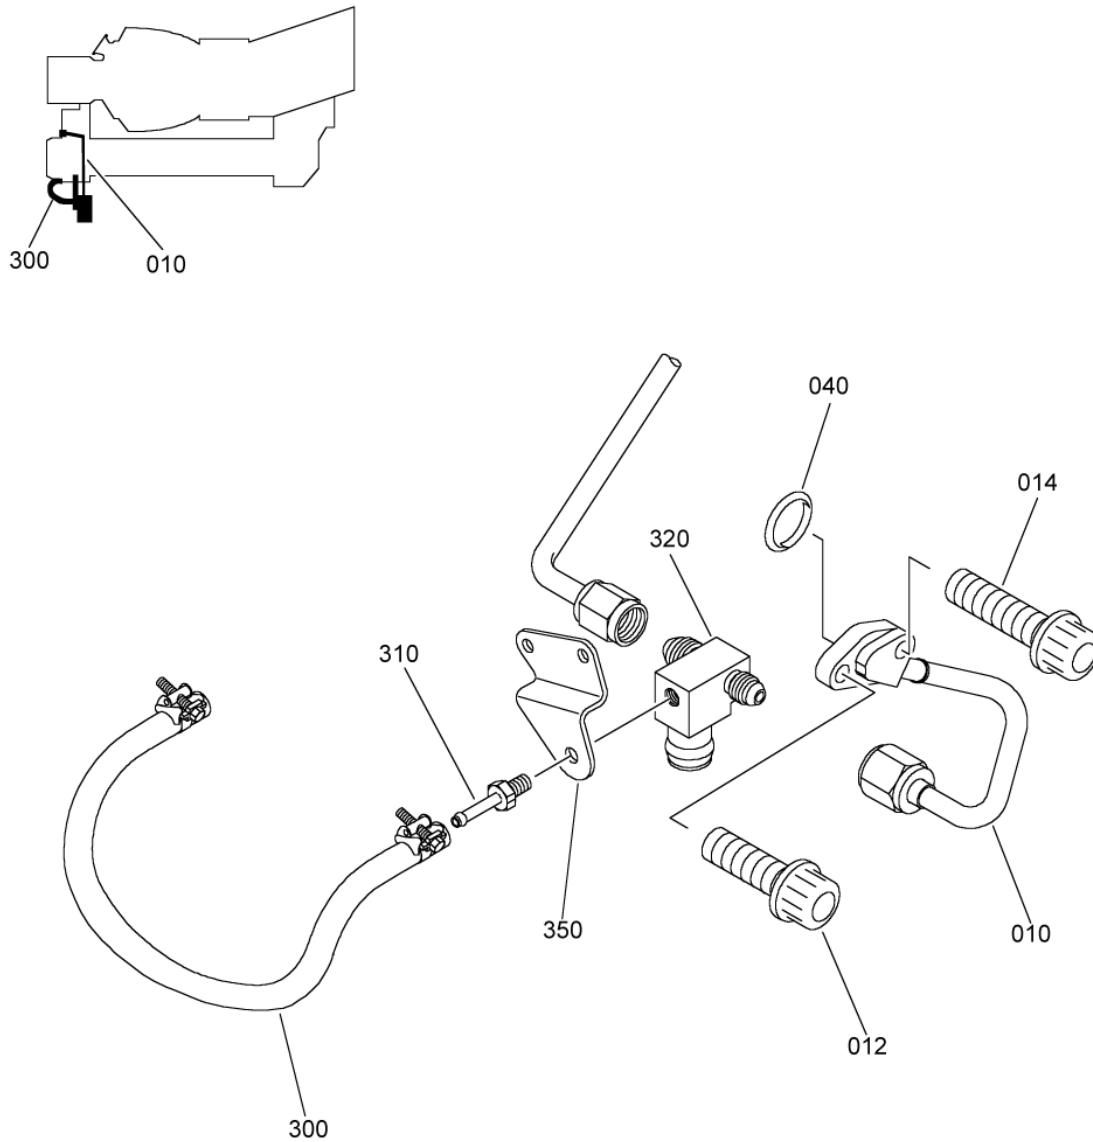

INST.,PIPES,DRAIN
Figure 01 (Sheet 1/2)