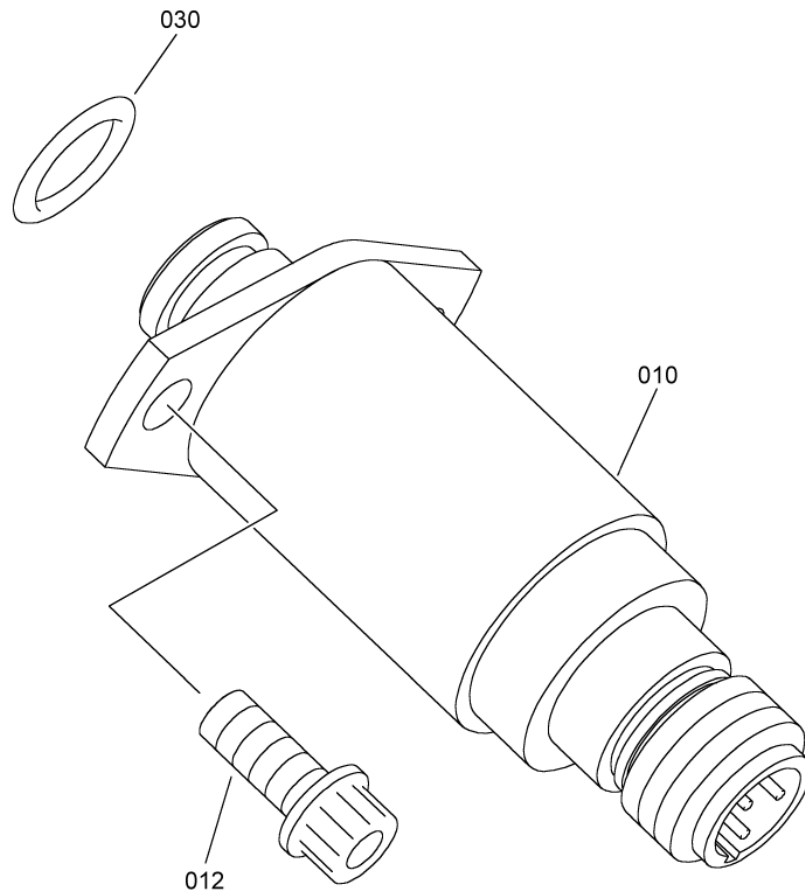

INST.,SWITCH,LOW OIL PRESSURE
Figure 01

TURBOMECA ARRIEL 2 C1

MAINTENANCE SPARE PARTS CATALOG

FIGURE ITEM	PART NUMBER	AIRL. STOCK No.	DESCRIPTION	EFFECT	QTY
			1 2 3 4 5 6 7		
01 -001	-		INST.,SWITCH,LOW OIL PRESSURE NON PROCURABLE REFER TO CHAP. 79-00-00 FIG.01 ITEM 040		RF
010	8557-1		. SWITCH,LOW OIL PRESSURE - V98505 (9550170830) NON REPAIRABLE		1
012	EN3686050016		ATTACHING PARTS . SCREW - VI9005 (9836405016) ***		2
030	46012A01000		. PACKING,PREFORMED - VF0111 (9794410100)		1

- ITEM NOT ILLUSTRATED