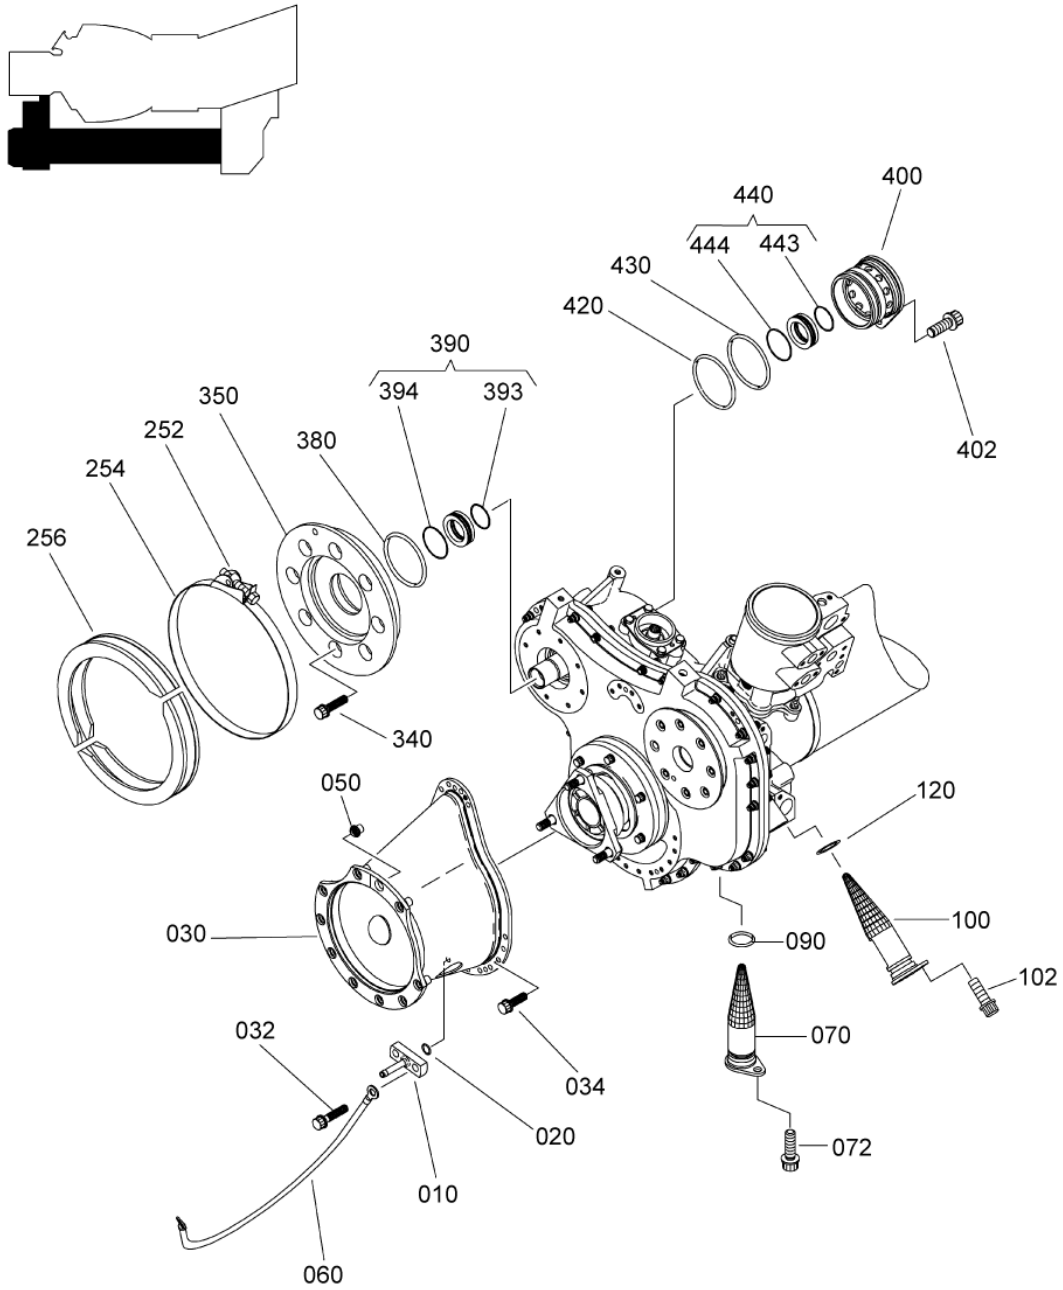

MODULE,ACCESSORY GEARBOX
Figure 01 (Sheet 1/3)