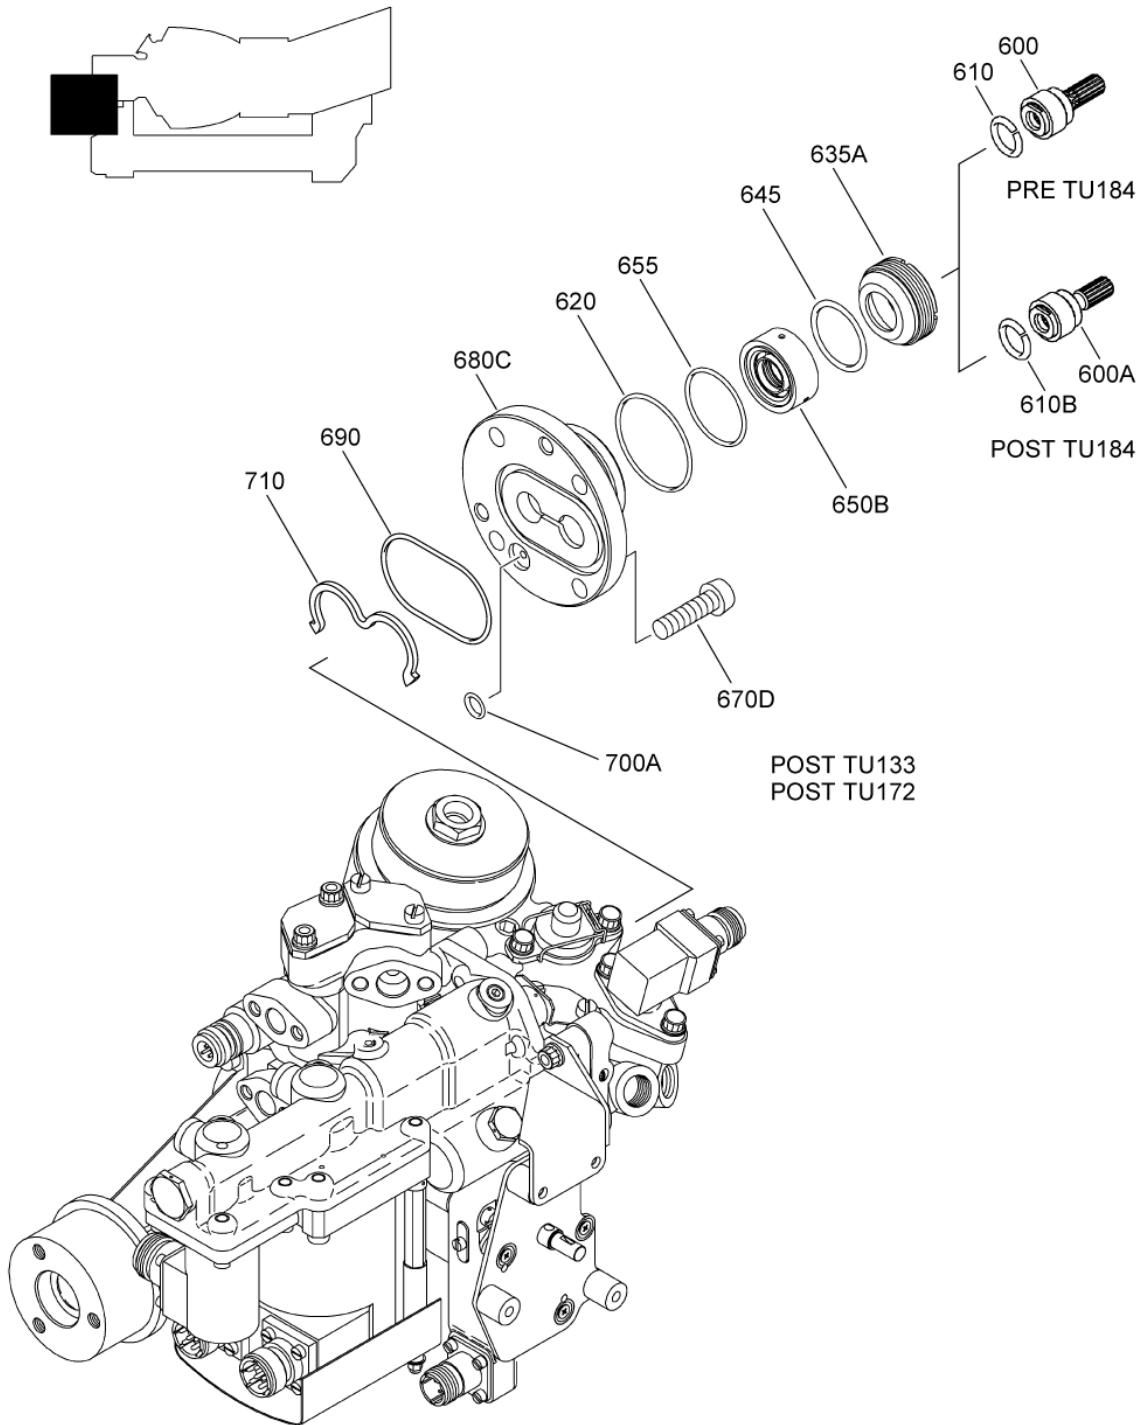

POST TU133
POST TU172

PUMP ASSY,HP/LP
Figure 03 (Sheet 7/7)