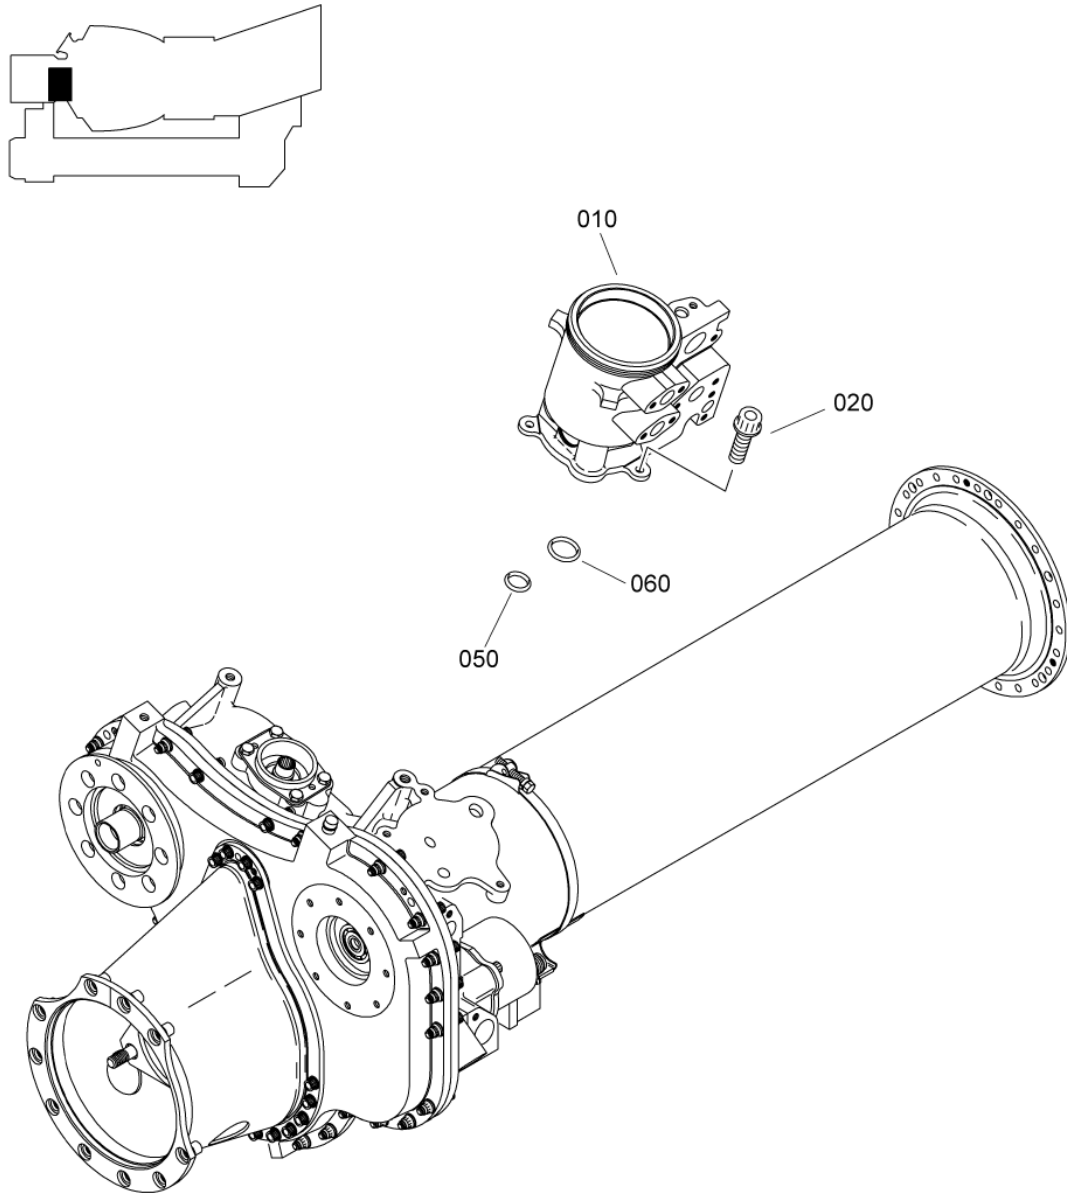

SAFRAN HELICOPTER ENGINES

ARRIEL 2 C1

MAINTENANCE SPARE PARTS CATALOG

FIGURE ITEM	PART NUMBER	AIRL. STOCK No.	DESCRIPTION	EFFECT	QTY
			1 2 3 4 5 6 7		
01 -880C	VIT7100040		. SENSOR,SPEED - VF6840 (9550175810) NON REPAIRABLE POST ACR (AE 47162) ATTACHING PARTS		1
882	EN3686050014		. SCREW - VI9005 (9836405014) ***		1
900	28460		. SHIM,PEEL - VF0183 (9560167230)		1
910	46012A01400		. PACKING,PREFORMED - VF0111 (9794410140)		1
940	0319140620		. PLUG ATTACHING PARTS		1
942	EN3686050014		. SCREW - VI9005 (9836405014) ***		1
960	46012A01400		. PACKING,PREFORMED - VF0111 (9794410140)		1
-990	-		. MODULE,ACCES. GEARBOX,UNDRESSED NON PROCURABLE PRE TU 078A (AE 48997) USE WITH ITEM 460		1
-990A	-		. MODULE,ACCES. GEARBOX,UNDRESSED NON PROCURABLE POST TU 078A (AE 48997) USE WITH ITEM 460A REFER TO FIG.02 FOR DETAILS		1

- ITEM NOT ILLUSTRATED

MODULE,ACCES. GEARBOX,UNDRESSED
Figure 02