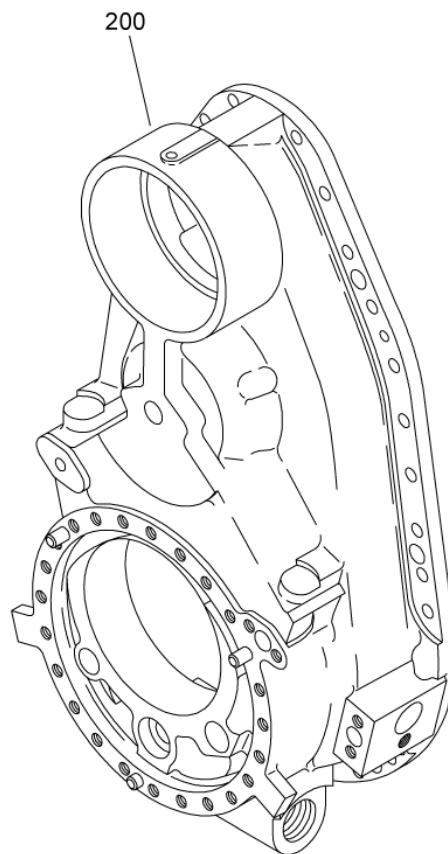

CASING ASSY,FRONT,EQUIPPED
Figure 01