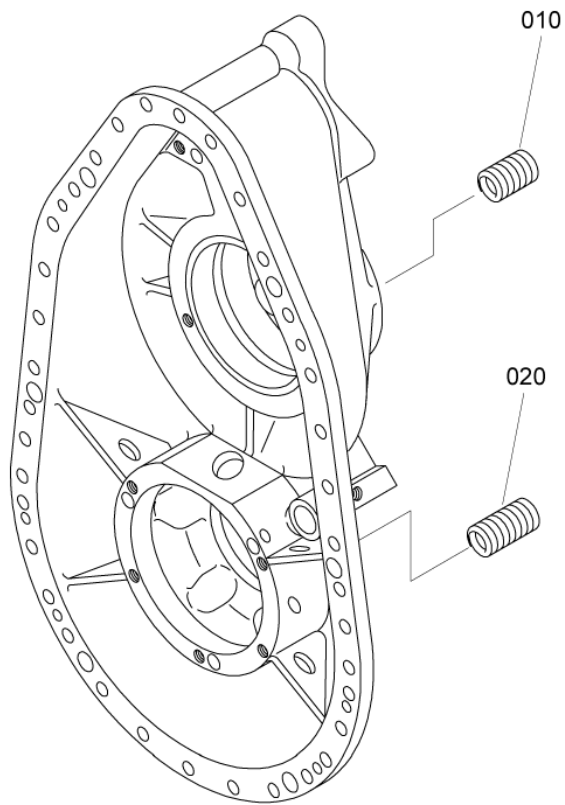

CASING,REAR,REDUCT. GEAR
Figure 02