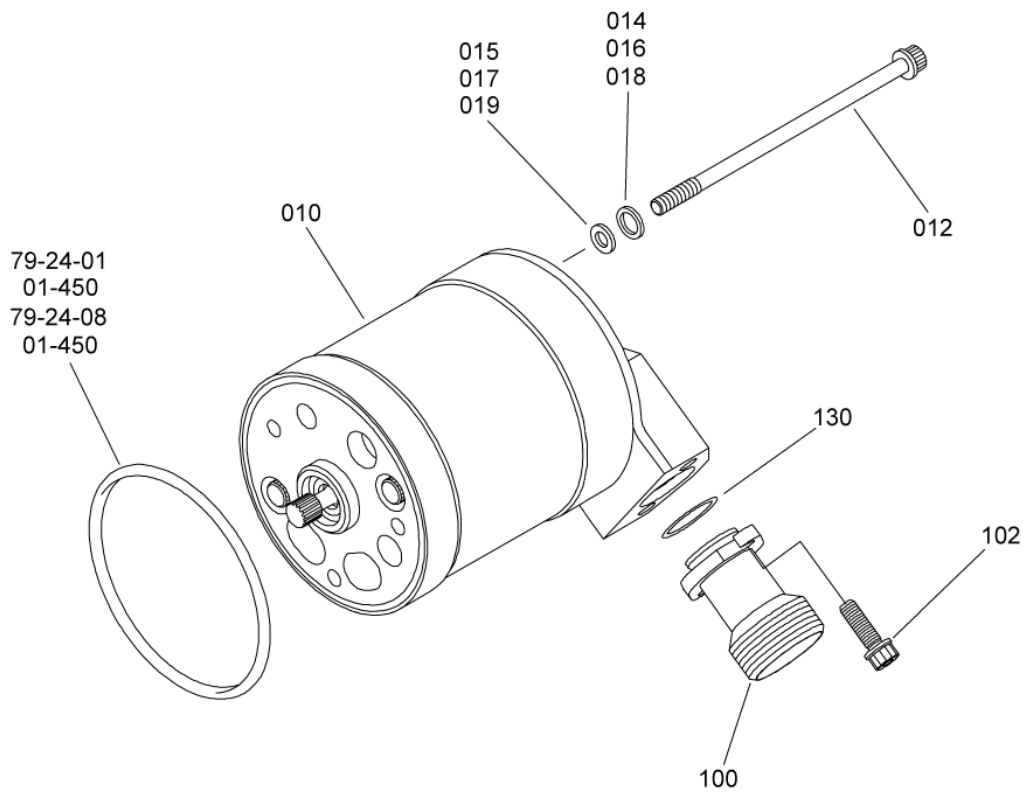

INST., OIL PUMP
Figure 01 (Sheet 1/2)