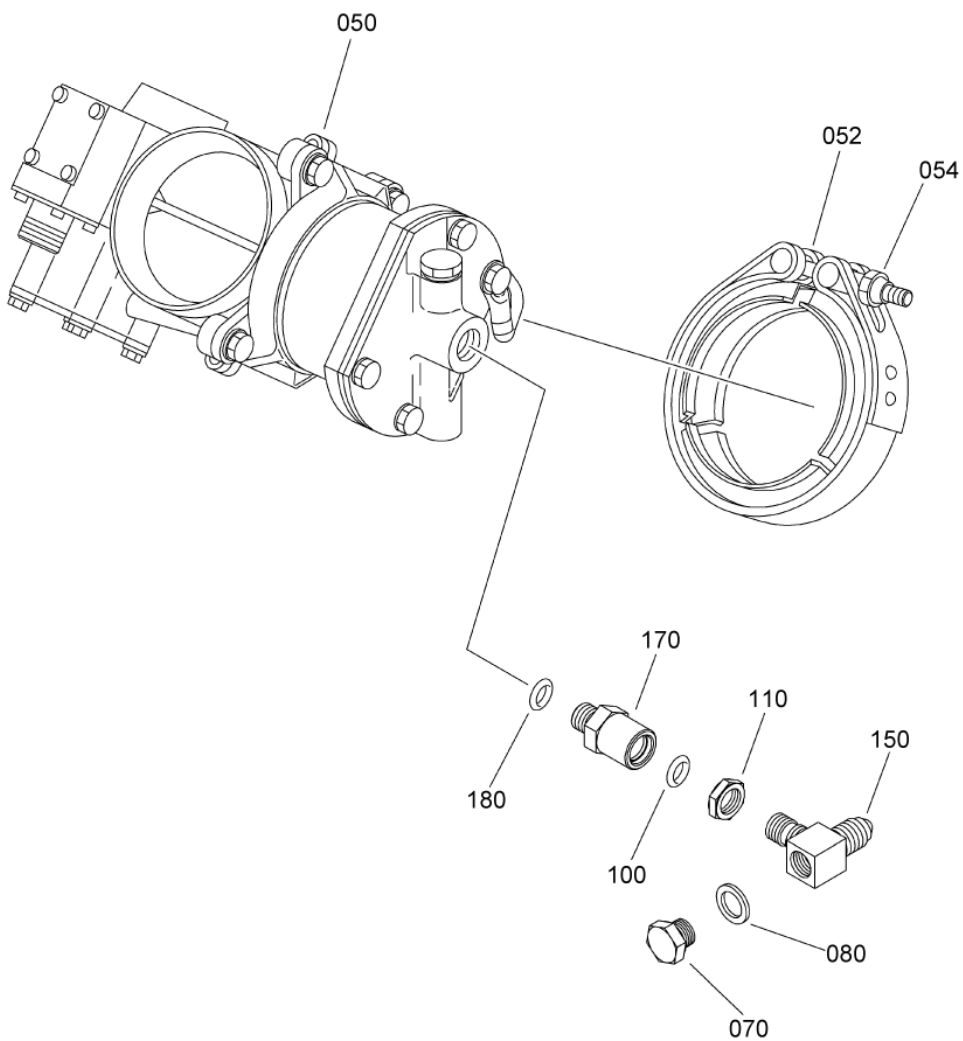

INST.,BLEED VALVE
Figure 01

SAFRAN HELICOPTER ENGINES

ARRIEL 2 C1

MAINTENANCE SPARE PARTS CATALOG

FIGURE ITEM	PART NUMBER	AIRL. STOCK No.	DESCRIPTION	EFFECT	QTY
			1 2 3 4 5 6 7		
01					
-001	-		INST. BLEED VALVE NON PROCURABLE REFER TO CHAP. 75-00-00 FIG.01 ITEM 020		RF
050	3162-300		. BLEED VALVE - VF1976 (9550158250) REPAIRABLE PRE ACR (AE 62892) PRE TU 085 (AE 49820)		1
-050A	7000		. BLEED VALVE - V90827 (9550164950) NON REPAIRABLE NON PROCURABLE PRE TU 085 (AE 49820) PRE ACR (AE 62892)		1
-050B	40EB03		. BLEED VALVE - VFANU6 (9550002500) REPAIRABLE POST ACR (AE 62892) ALTERNATE ITEMS 050 050A		1
-050C	1354000		. BLEED VALVE - VF1976 (9550178680) REPAIRABLE POST TU 085 (AE 49820) OPTIONAL REFER TO FIG.02 FOR DETAILS		1
052	C6048-25.B-ISO		ATTACHING PARTS . COLLAR - VF6275 (9560125160) ***		1
054	EN3196-050		. . NUT - VI9005 (9867500501)		1
070	9786510100		. PLUG, THREADED		1
080	9752100100		. SEAL		1
100	9794080203		. PACKING, PREFORMED		1
110	9867201000		. NUT		1
150	0292680640		. UNION, 3 WAY		1
170	0292680570		. SPACER		1
180	9794080203		. PACKING, PREFORMED		1

- ITEM NOT ILLUSTRATED