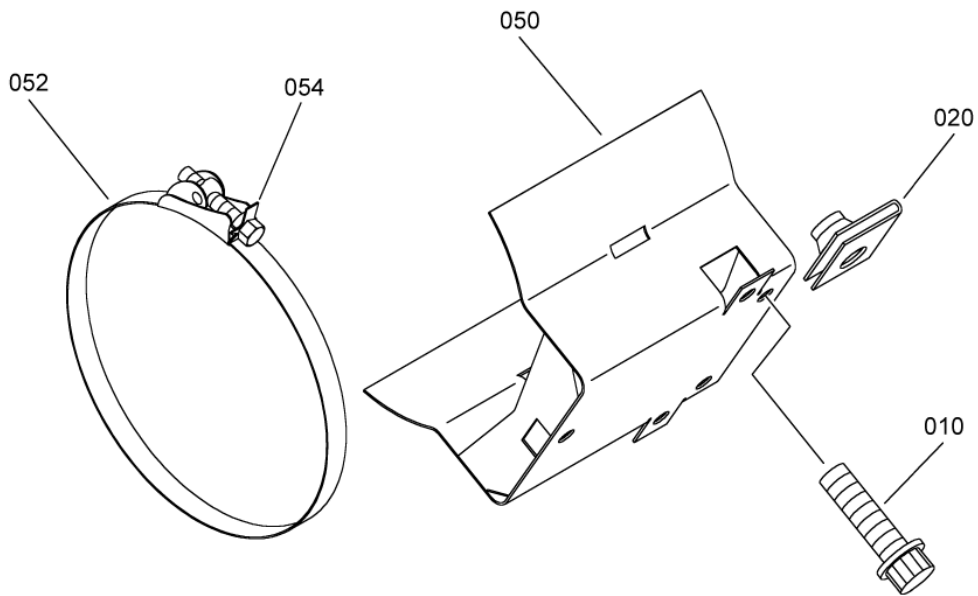

INST.,SUPPORTS
Figure 01

SAFRAN HELICOPTER ENGINES

ARRIEL 2 C1

MAINTENANCE SPARE PARTS CATALOG

FIGURE ITEM	PART NUMBER	AIRL. STOCK No.	DESCRIPTION	EFFECT	QTY
			1 2 3 4 5 6 7		
01 -001	-		INST.SUPPORTS NON PROCURABLE REFER TO CHAP. 71-01-00 FIG.01 ITEM 020		RF
010	EN3686050012		. SCREW - VI9005 (9836405012)		3
020	EN3240-050		. NUT - VI9005 (9867700050)		3
050	0292767140		. SUPPORT		1
			ATTACHING PARTS		
052	8TX200BS		. CLAMP,COLLAR - VF0215 (9560130220)		1
054	23350CA050		. LOCK - VF0111 (9998050021) ***		1

- ITEM NOT ILLUSTRATED