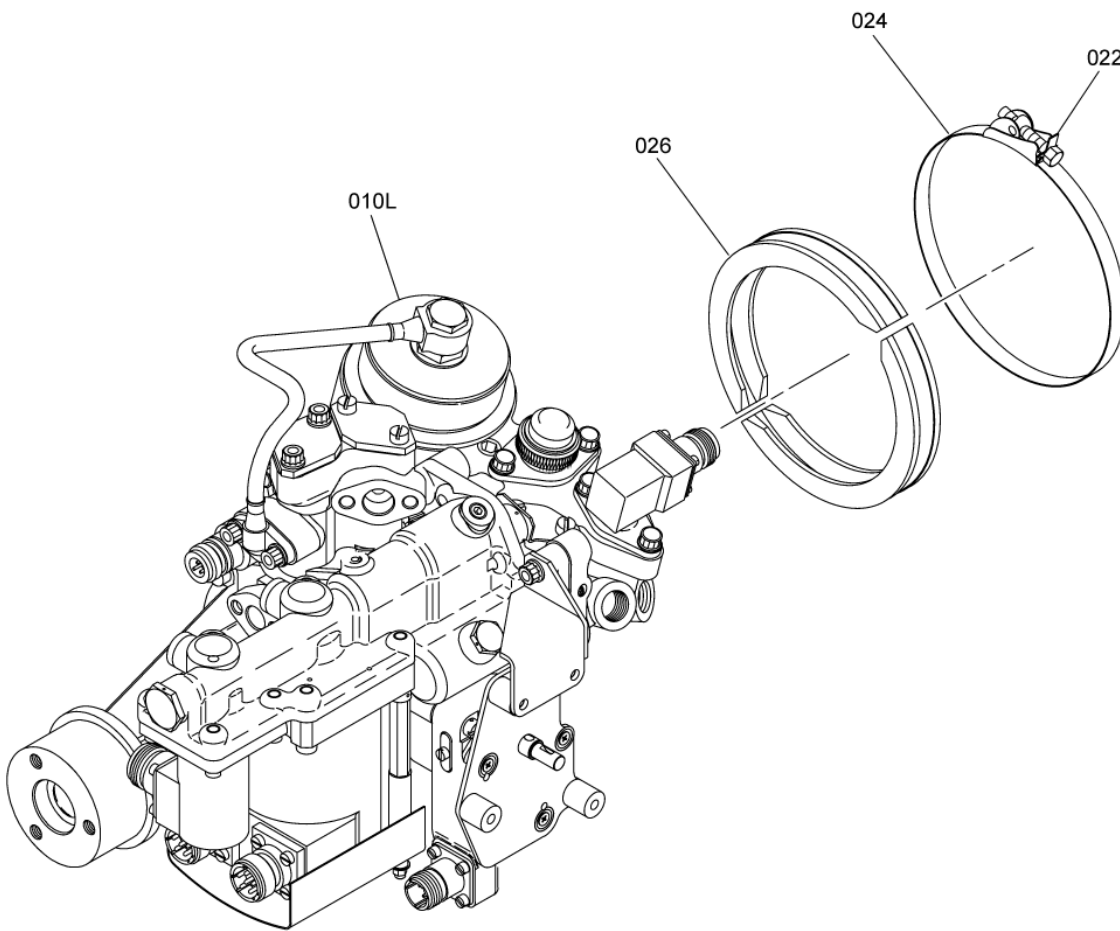

INST.,PUMP AND METERING VALVE ASSY,ADJUSTED
Figure 01 (Sheet 3/3)