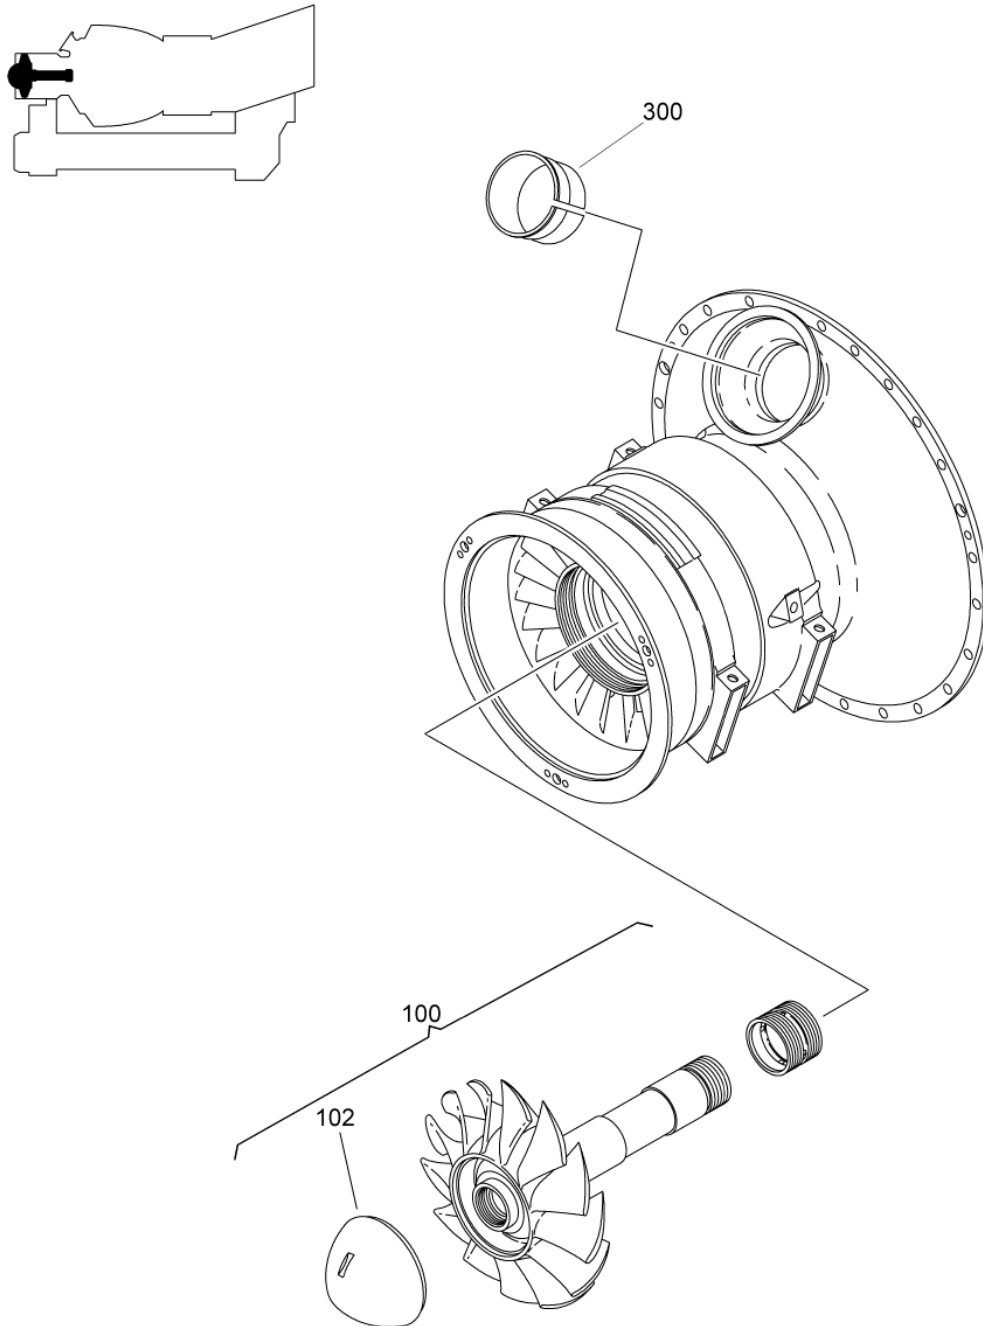

MODULE,COMPRESSOR
Figure 01