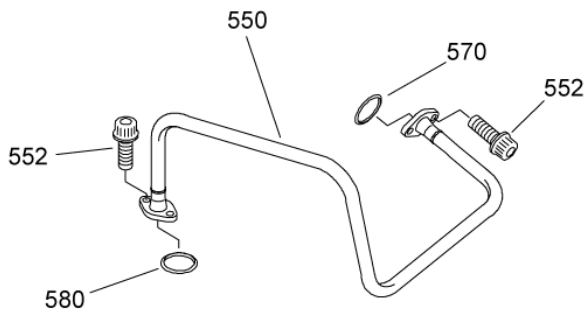

INST.,PIPES,FUEL
Figure 01 (Sheet 1/2)