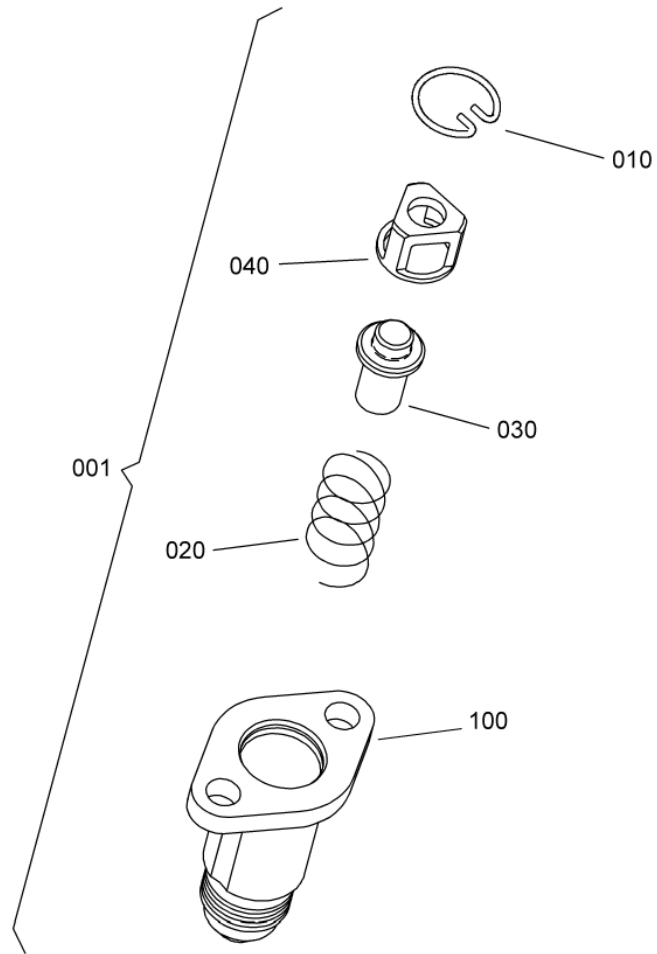

VALVE ASSY,DRAIN
Figure 01

SAFRAN HELICOPTER ENGINES

ARRIEL 2 C1

MAINTENANCE SPARE PARTS CATALOG

FIGURE ITEM	PART NUMBER	AIRL. STOCK No.	DESCRIPTION	EFFECT	QTY
			1 2 3 4 5 6 7		
01					
-001	0292687250		VALVE ASSY,DRAIN REFER TO CHAP. 71-71-00 FIG.01 ITEM 070	a	RF
010	0000130850		. RING,RETAINING		1
020	0292680560		. SPRING		1
030	0292680530		. NEEDLE,VALVE		1
040	0292680520		. SLEEVE PRE ACR (AE 46738)		1
-040A	0292680650		. SLEEVE POST ACR (AE 46738)		1
100	0292680370		. BODY,VALVE NON REPAIRABLE NON PROCURABLE		1

- ITEM NOT ILLUSTRATED