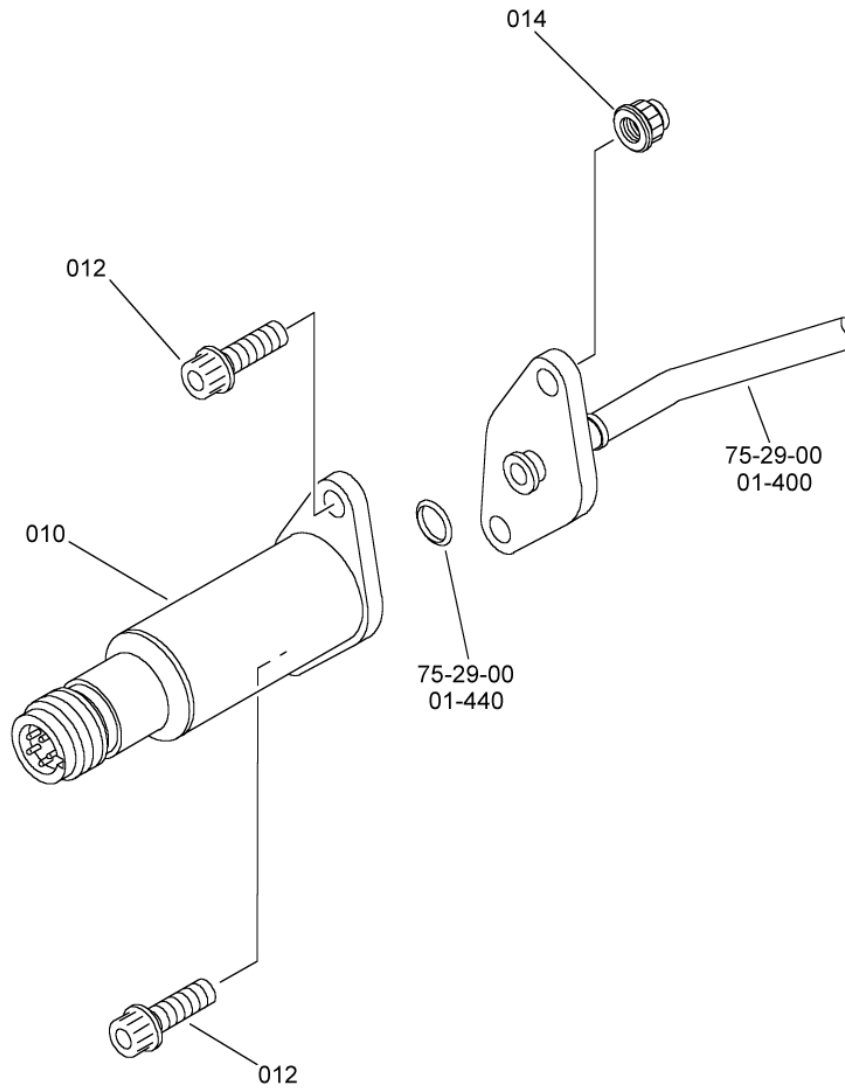

INST., TRANSMITTER, P3 PRESSURE
Figure 01

SAFRAN HELICOPTER ENGINES

ARRIEL 2 C1

MAINTENANCE SPARE PARTS CATALOG

FIGURE ITEM	PART NUMBER	AIRL. STOCK No.	DESCRIPTION	EFFECT	QTY
			1 2 3 4 5 6 7		
01 -001	-		INST., TRANSMITTER, P3 PRESSURE NON PROCURABLE REFER TO CHAP. 75-00-00 FIG.01 ITEM 030		RF
010	APT190-13BAR-A		. TRANSMITTER, PRESSURE, P3 - V34345 (9550166140) NON REPAIRABLE		1
-010A	CZ5MC6-3		. TRANSMITTER, PRESSURE, P3 - VF2276 (9550171420) NON REPAIRABLE POST ACR (AE 98277) ALTERNATE ITEM 010		1
012	EN3686050016		ATTACHING PARTS . SCREW - VI9005 (9836405016)		2
014	9866205026		. NUT 9866205026 IS THE SAFRAN HELICOPTER ENGINES PART NUMBER FOR: VF0111 - 22526-050 VI9005 - EN2906-050 ***		1

- ITEM NOT ILLUSTRATED