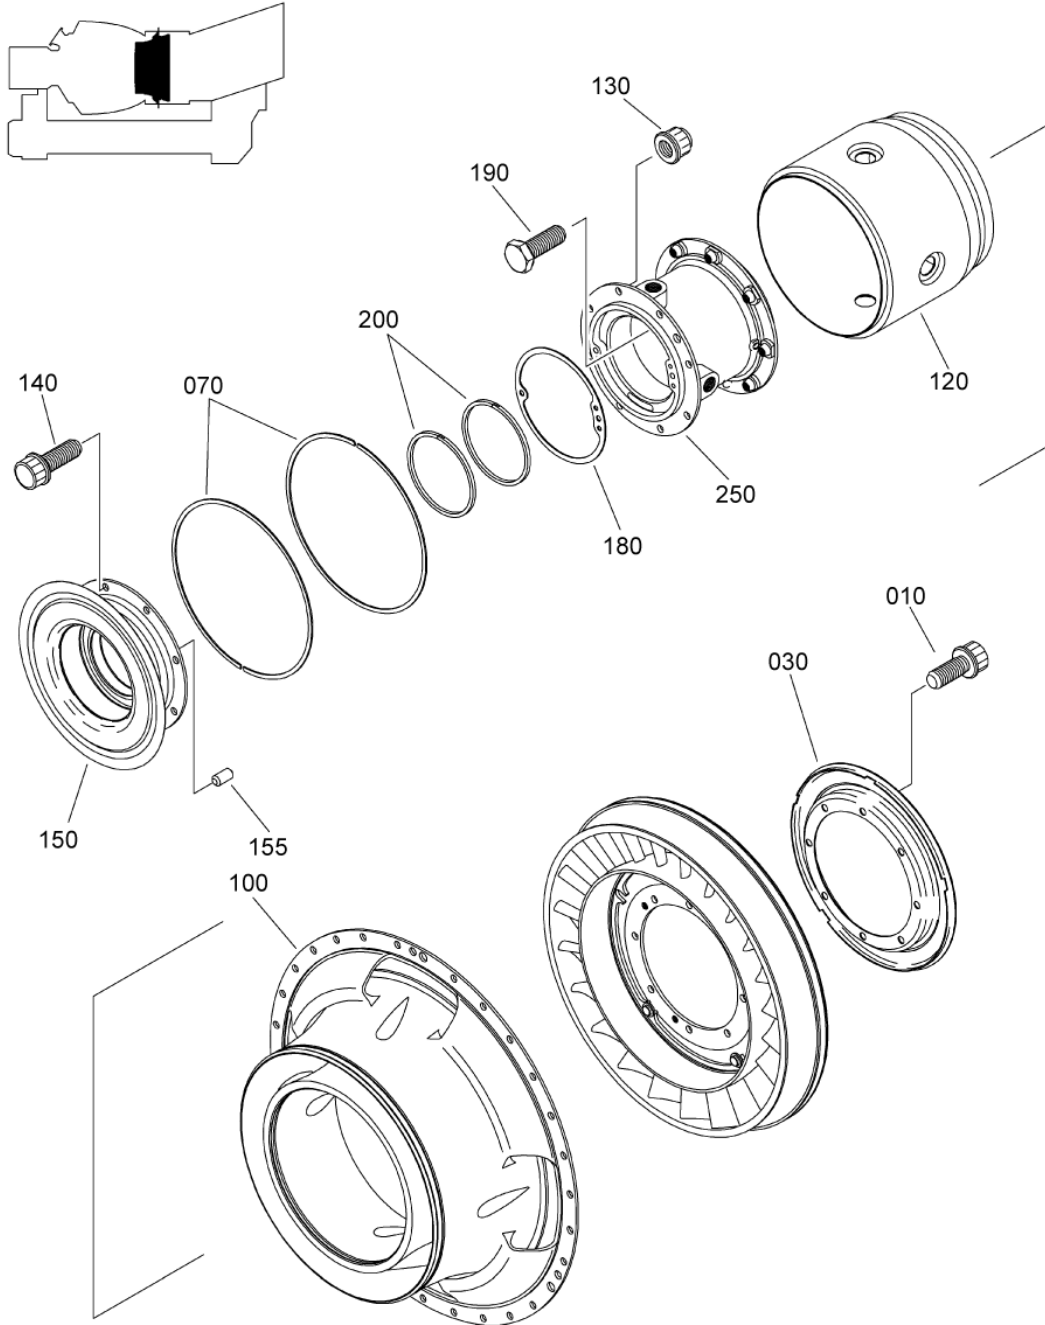

REAR BEARING ASSY,DRESSED
Figure 01

SAFRAN HELICOPTER ENGINES

ARRIEL 2 C1

MAINTENANCE SPARE PARTS CATALOG

FIGURE ITEM	PART NUMBER	AIRL. STOCK No.	DESCRIPTION	EFFECT	QTY
			1 2 3 4 5 6 7		
01					
-001	-		REAR BEARING ASSY,DRESSED NON PROCURABLE REFER TO CHAP. 72-43-00 FIG.02 ITEM 070		RF
010	EN3686050020		. SCREW - VI9005 (9836405020)		8
030	0292517060		. DEFLECTOR		1
070	A17761-126-2		. SEGMENT,SEALING - VK1209 (9560166610)		2
100	0292517160		. SUPPORT,REAR BEARING PRE ACR (AE 45026 AVT 1)		1
-100A	0292517170		. SUPPORT,REAR BEARING POST ACR (AE 45026 AVT 1)		1
120	0292517030		. SHROUD,HEAT INSULATION		1
130	9866205026		. NUT 9866205026 IS THE SAFRAN HELICOPTER ENGINES PART NUMBER FOR: VF0111 - 22526-050 VI9005 - EN2906-050		8
140	EN3686050014		. SCREW - VI9005 (9836405014)		8
150	0292517140		. FLANGE,ASSY		1
155	9757030600		. . PIN,CENTERING		2
180	0292510130		. SEAL,RING		1
190	EN3613-050012		. SCREW - VI9005 (9836505012)		6
200	9560158810		. SEGMENT 9560158810 IS THE SAFRAN HELICOPTER ENGINES PART NUMBER FOR: VF2569 - R-62X2,5X2,5-SV-KI-PO		2
-200A	62X2,5X2,5CB		. SEGMENT - V0051T (9560158720) ALTERNATE ITEM 200		2
250	0292517110		. HOUSING,REAR BEARING REFER TO FIG.02 FOR DETAILS		1

- ITEM NOT ILLUSTRATED