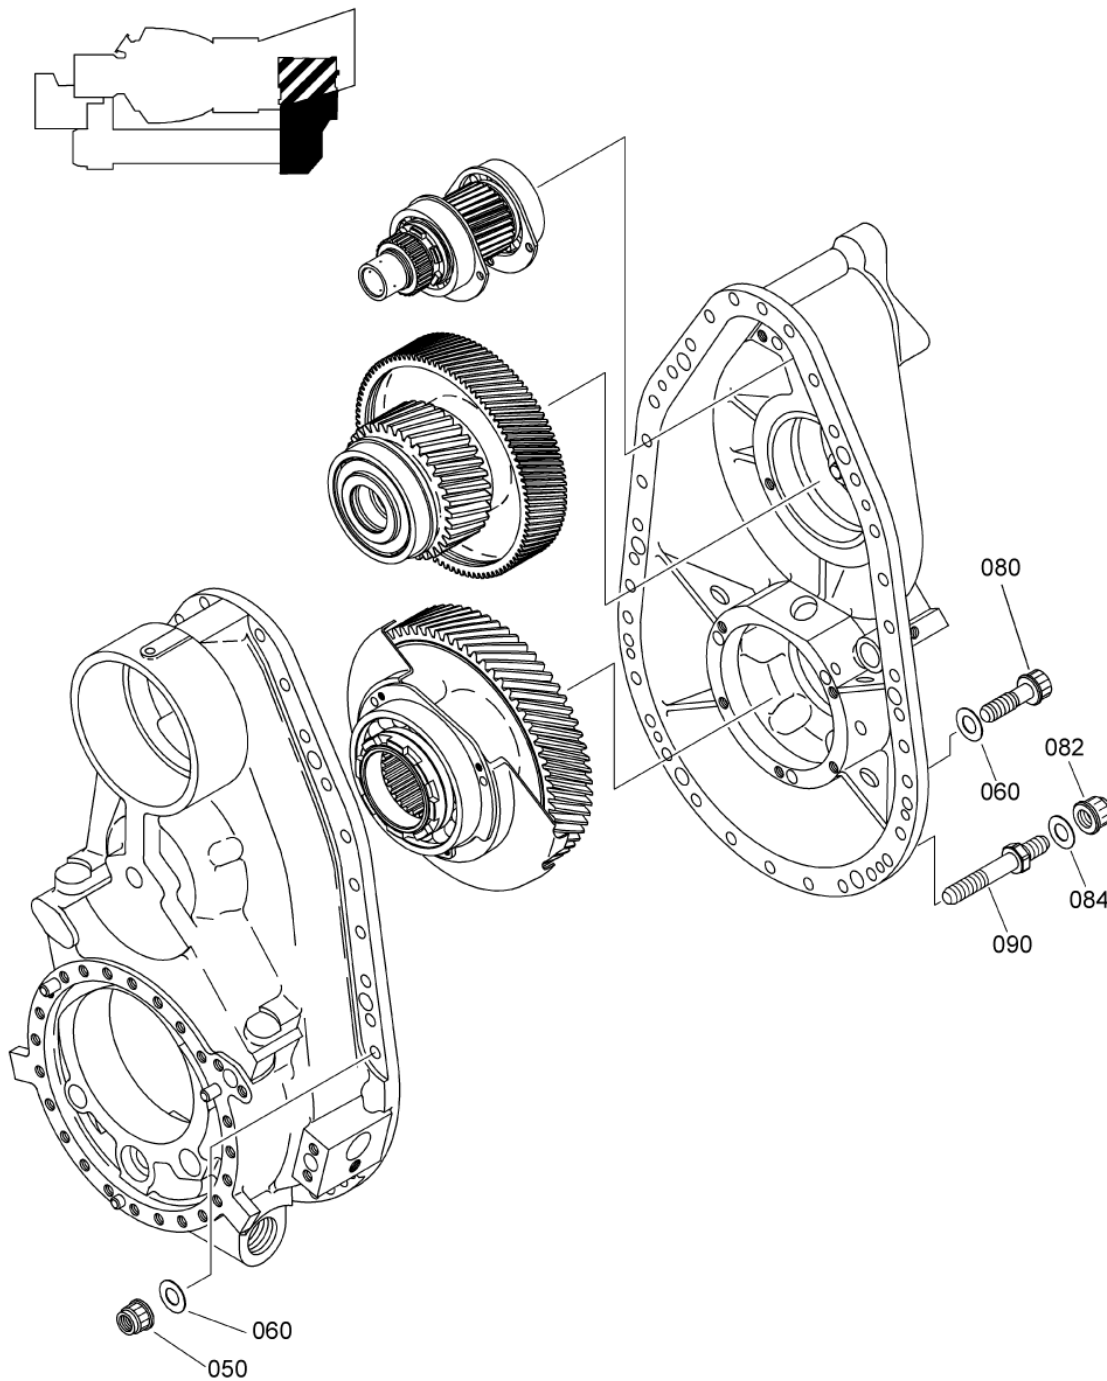

MODULE,REDUCTION GEAR,UNDRESSED
Figure 02

SAFRAN HELICOPTER ENGINES

ARRIEL 2 C1

MAINTENANCE SPARE PARTS CATALOG

FIGURE ITEM	PART NUMBER	AIRL. STOCK No.	DESCRIPTION	EFFECT	QTY
			1 2 3 4 5 6 7		
02 -001	-		MODULE,REDUCTION GEAR,UNDRESSED NON PROCURABLE REFER TO FIG. 01 ITEM 300		RF
050	9866205026		. NUT 9866205026 IS THE SAFRAN HELICOPTER ENGINES PART NUMBER FOR: VF0111 - 22526-050 VI9005 - EN2906-050		1
060	9740050022		. WASHER		1
080	EN3686050018		. SCREW - VI9005 (9836405018)		1
082	9866205026		. NUT 9866205026 IS THE SAFRAN HELICOPTER ENGINES PART NUMBER FOR: VF0111 - 22526-050 VI9005 - EN2906-050		2
084	9740050022		. WASHER		2
090	0000025840		. SCREW, TAIL		2
-200	-		. CASING ASSY, REAR, EQUIPPED NON PROCURABLE REFER TO CHAP.72-15-20 FOR DETAILS		1
-250	-		. CASING ASSY, FRONT, EQUIPPED NON PROCURABLE REFER TO CHAP.72-15-30 FOR DETAILS		1

- ITEM NOT ILLUSTRATED