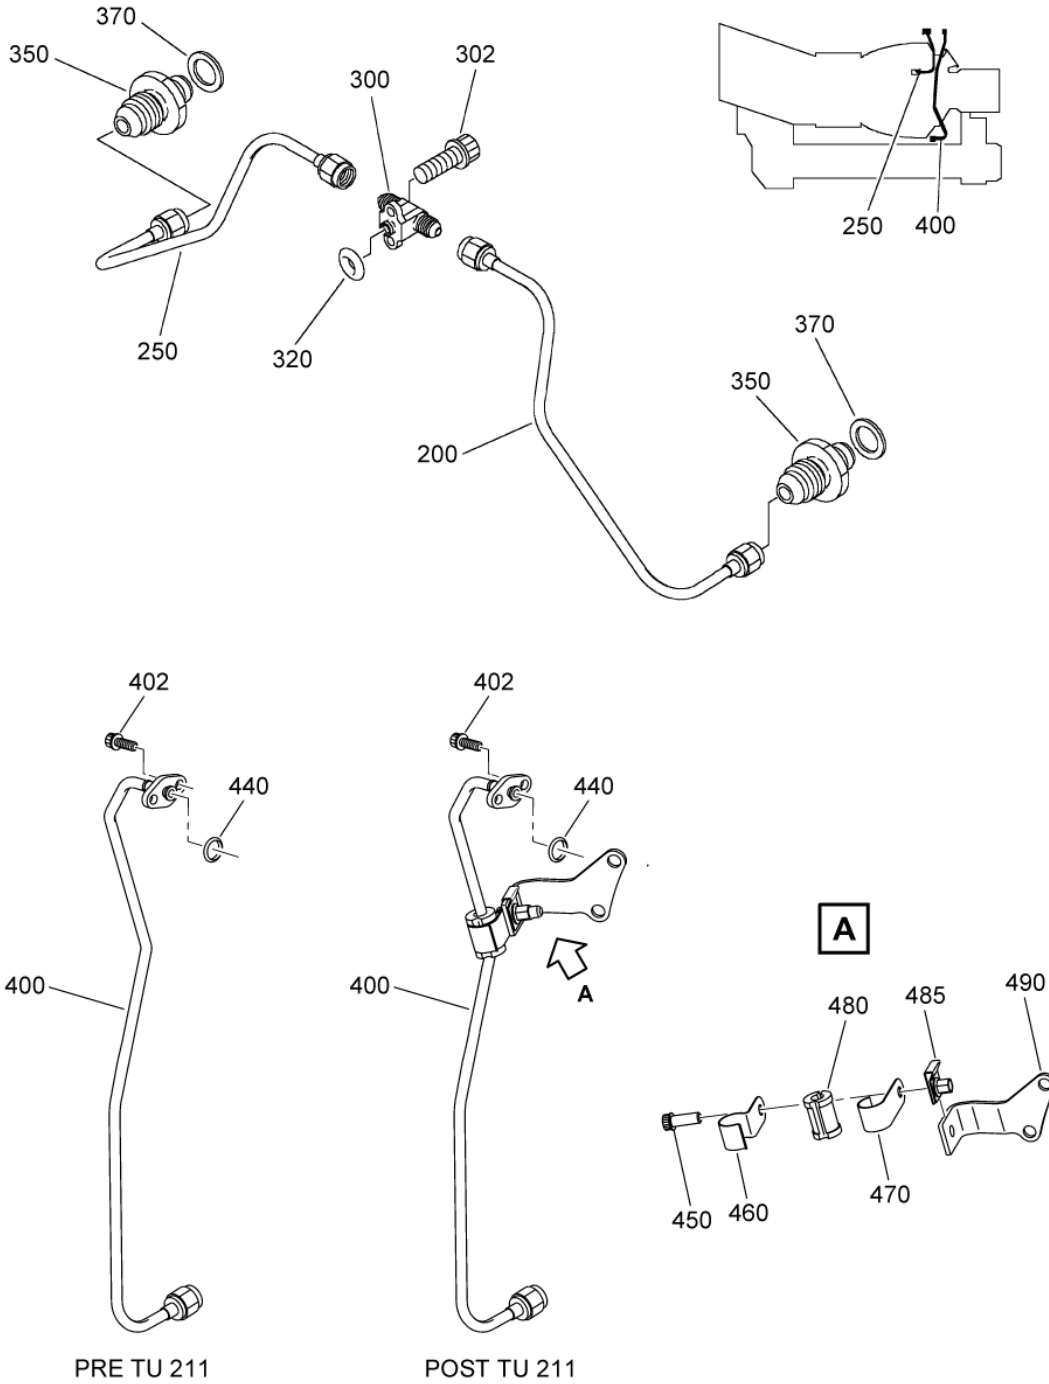

INST.,PIPES,FUEL
Figure 01 (Sheet 2/2)

SAFRAN HELICOPTER ENGINES

ARRIEL 2 C1

MAINTENANCE SPARE PARTS CATALOG

FIGURE ITEM	PART NUMBER	AIRL. STOCK No.	DESCRIPTION	EFFECT	QTY
			1 2 3 4 5 6 7		
01 -001	-		INST.,PIPES,FUEL NON PROCURABLE REFER TO CHAP. 73-00-00 FIG.01 ITEM 020		RF
010	0292737440		. PIPE,FUEL,METERING VALVE-VALVE		1
012	EN3686050014		ATTACHING PARTS . SCREW - VI9005 (9836405014)		2
014	EN3686050014		. SCREW - VI9005 (9836405014) ***		2
030	46012A01320		. PACKING,PREFORMED - VF0111 (9794410132)		1
040	46012A00750		. PACKING,PREFORMED - VF0111 (9794410075)		1
200	0292737290		. PIPE,FUEL,LF MANIFOLD SUPPLY		1
250	0292737300		. PIPE,FUEL,RH MANIFOLD SUPPLY		1
300	0292670030		. UNION,3 WAY		1
302	EN3686050014		ATTACHING PARTS . SCREW - VI9005 (9836405014) ***		2
320	46012A00560		. PACKING,PREFORMED - VF0111 (9794410056)		1
350	0292370330		. NIPPLE		2
370	9752100080		. SEAL		2
400	0292737310		. PIPE,FUEL,MAIN MANIFOLD SUPPLY		1
402	EN3686050014		ATTACHING PARTS . SCREW - VI9005 (9836405014) ***		2
440	46012A00560		. PACKING,PREFORMED - VF0111 (9794410056)		1
450	EN3686050014		. SCREW - VI9005 (9836405014) POST TU211 (AE 116702)		1
460	AS12841		. HALF CLAMP, OUTER - VU1653 (0400420010) POST TU211 (AE 116702)		1
470	AS12811		. HALF CLAMP, INNER - VU1653 (0400410010) POST TU211 (AE 116702)		1
480	AS12872		. SLEEVE - VU1653 (0400430060) POST TU211 (AE 116702)		1
485	EN3240-050		. NUT - VI9005 (9867700050) POST TU211 (AE 116702)		1
490	0292730650		. BRACKET, ANGLE POST TU211 (AE 116702)		1
550	0292737580		. PIPE,FUEL,METERING VALVE-EXCHANGER		1
552	EN3686050014		ATTACHING PARTS . SCREW - VI9005 (9836405014) ***		4
570	46012A00950		. PACKING,PREFORMED - VF0111 (9794410095)		1
580	46012A00950		. PACKING,PREFORMED - VF0111 (9794410095)		1
600	0292737390		. PIPE,FUEL,EXCHANGER-METERING VALVE		1

- ITEM NOT ILLUSTRATED