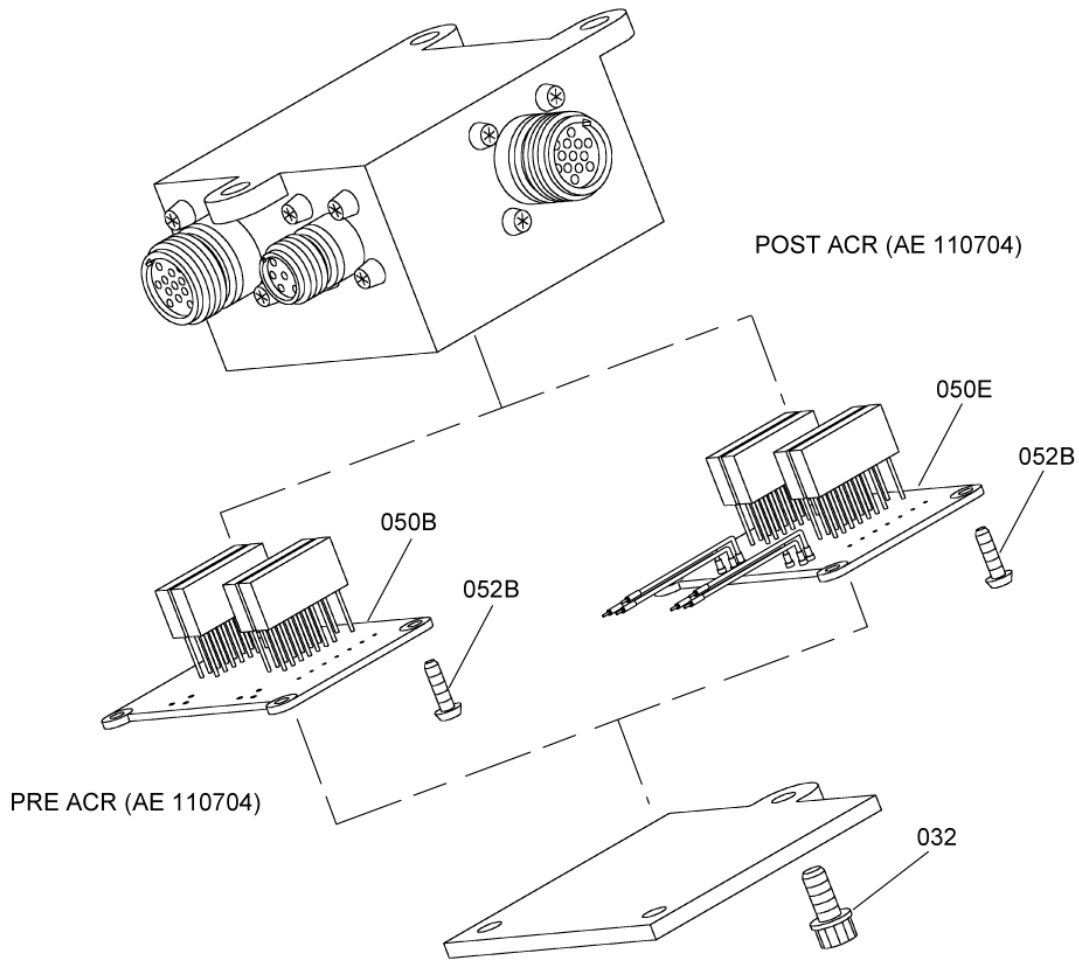

- ITEM NOT ILLUSTRATED

PAGE LEFT BLANK INTENTIONALLY

BOX,JUNCTION,T4-5 MATCHING
Figure 01

SAFRAN HELICOPTER ENGINES

ARRIEL 2 C1

MAINTENANCE SPARE PARTS CATALOG

FIGURE ITEM	PART NUMBER	AIRL. STOCK No.	DESCRIPTION	EFFECT	QTY
			1 2 3 4 5 6 7		
01					
-001	0292697200		BOX,JUNCTION,T4-5 MATCHING REPAIRABLE PRE TU 033A (AE 46734) PRE ACR (AE 110704)	a	RF
-001B	0292697520		BOX,JUNCTION,T4-5 MATCHING REPAIRABLE POST TU 033A (AE 46734) PRE ACR (AE 110704)	c	RF
-001E	0292697900		BOX,JUNCTION,T4-5 MATCHING REPAIRABLE POST ACR (AE 110704) REFER TO CHAP. 72-43-00 FIG.01 ITEM 010	f	RF
032	EN3686050010		ATTACHING PARTS . SCREW - VI9005 (9836405010) ***		3
-050	0292697240		. CARD,T4 CONFORMATION PRE TU 033A (AE 46734)	a	1
050B	0292697530		. CARD,T4 CONFORMATION POST TU 033A (AE 46734) PRE ACR (AE 110704)	c	1
050E	0292697930		. CARD,T4 CONFORMATION EQUIPPED POST ACR (AE 110704)	f	1
-052A	22294CE030010E		ATTACHING PARTS . SCREW - VF0111 (9847301000) POST ACR (AE 45320)		4
052B	22296CF030010E		. SCREW - VF0111 (9848301029) POST ACR (AE 45320) ***		4