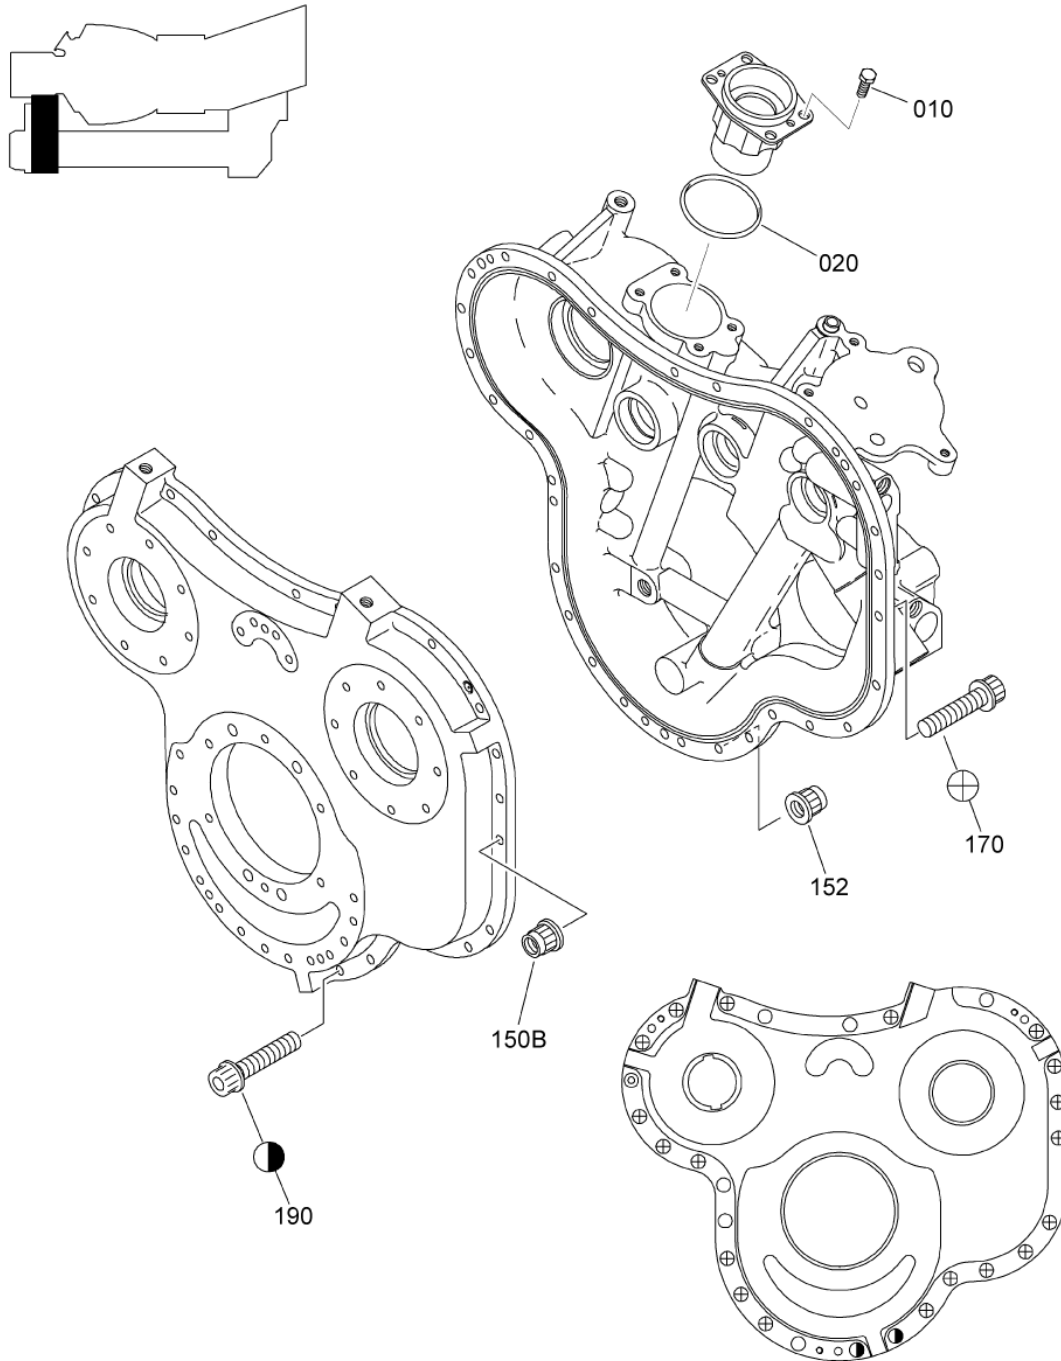

INST.,GEARS
Figure 01