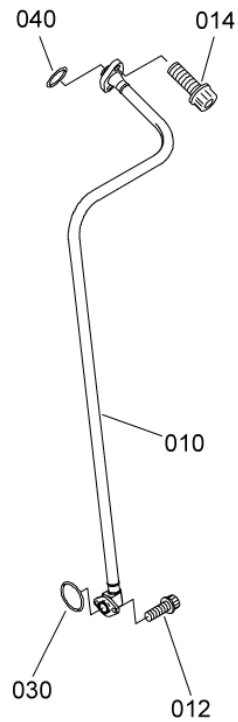

INST.,PIPES,FUEL
Figure 01 (Sheet 1/2)