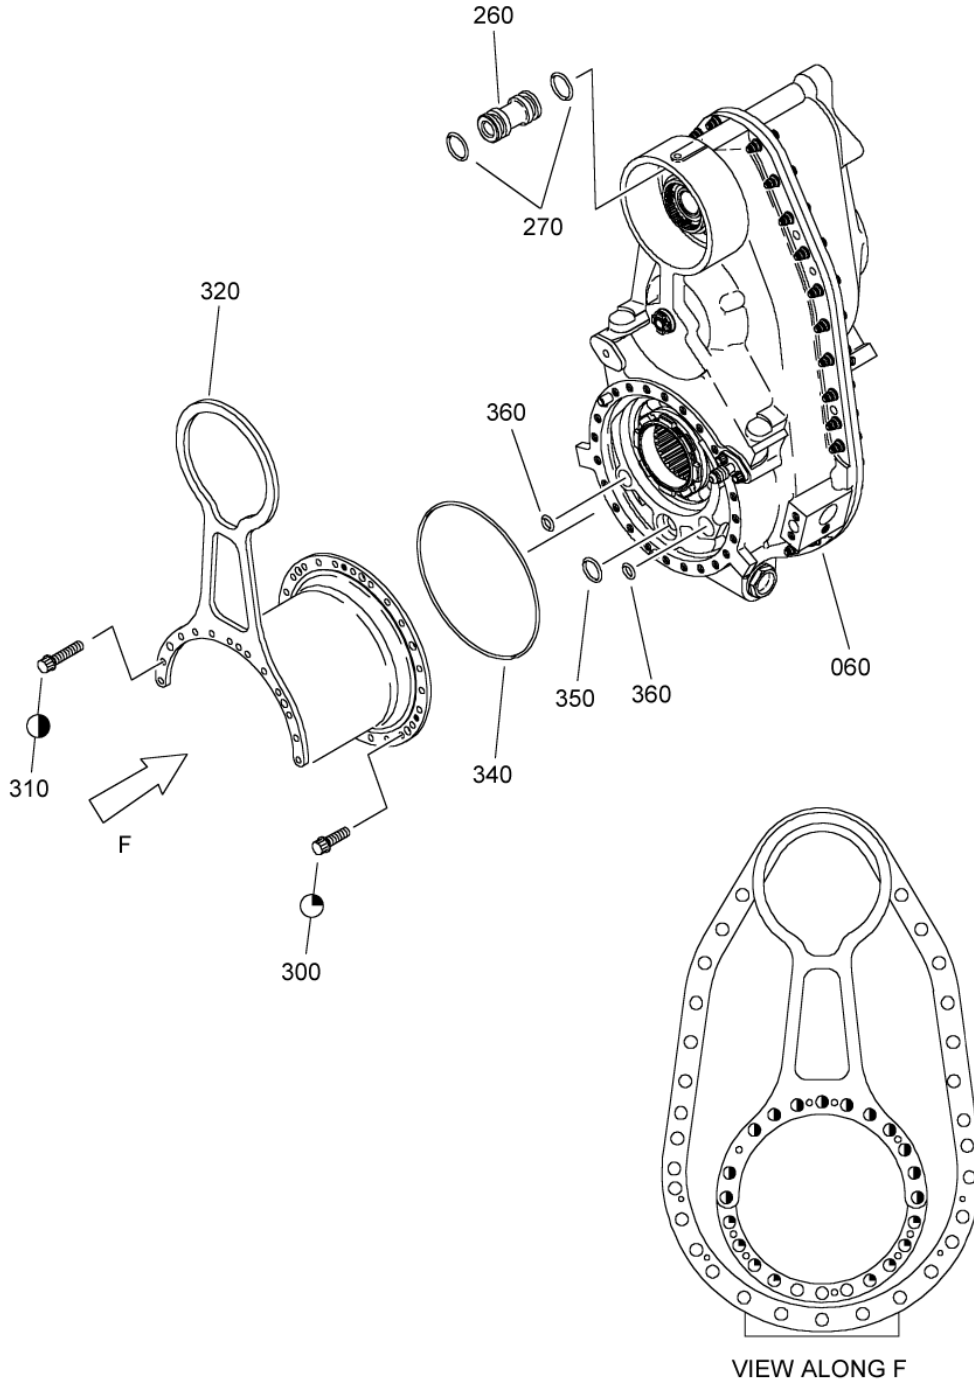

ENGINE, UNDRESSED
Figure 01 (Sheet 3/3)

SAFRAN HELICOPTER ENGINES

ARRIEL 2 C1

MAINTENANCE SPARE PARTS CATALOG

FIGURE ITEM	PART NUMBER	AIRL. STOCK No.	DESCRIPTION	EFFECT	QTY
			1 2 3 4 5 6 7		
01					
-001	0292025050		ENGINE,UNDRESSED REPAIRABLE NON PROCURABLE REFER TO CHAP. 71-00-00 FIG.01 ITEM 120		RF
020	70BM011720		. MODULE,ACCESSORY GEARBOX REPAIRABLE REFER TO CHAP.72-61-00 FOR DETAILS		1
030	70BM021710		. MODULE,COMPRESSOR REPAIRABLE REFER TO CHAP.72-32-00 FOR DETAILS		1
040	70BM031720		. MODULE,GAS GENERATOR REPAIRABLE PRE TU 071A (AE 48914) POST TU 074A (AE 49457) BECOMES ITEM 040C		1
-040A	70BM031750		. MODULE,GAS GENERATOR REPAIRABLE POST TU 181 (AE 93952) BECOMES ITEM 040E POST TU 071A (AE 48914) PRE TU 074A (AE 49457)		1
-040B	70BM031740		. MODULE,GAS GENERATOR REPAIRABLE POST TU 074A (AE 49457) PRE TU 181 (AE 93952)		1
-040C	70BM031710		. MODULE,GAS GENERATOR REPAIRABLE POST TU 074A (AE 49457) RETROFIT ITEM 040		1
-040D	70BM031770		. MODULE,GAS GENERATOR REPAIRABLE POST TU 181 (AE 93952)		1
-040E	70BM031790		. MODULE,GAS GENERATOR REPAIRABLE POST TU 181 (AE 93952) RETROFIT ITEM 040A REFER TO CHAP.72-43-00 FOR DETAILS		1
050	70BM041720		. MODULE,POWER TURBINE REPAIRABLE REFER TO CHAP.72-54-00 FOR DETAILS		1
060	70BM051710		. MODULE,REDUCTION GEAR REPAIRABLE REFER TO CHAP.72-15-00 FOR DETAILS		1
070	0292815000		. PIPE,EXHAUST REPAIRABLE REFER TO CHAP.72-70-00 FOR DETAILS		1
-100	0292995160		. PARTS,ASSEMBLY NON PROCURABLE		1
110	0000026870		. . SCREW		2
120	0000025380		. . SCREW		2
130	0292767130		. . SUPPORT		1
132	5SMR4205		. . . NUT - VF0224 (9564090020)		2

- ITEM NOT ILLUSTRATED