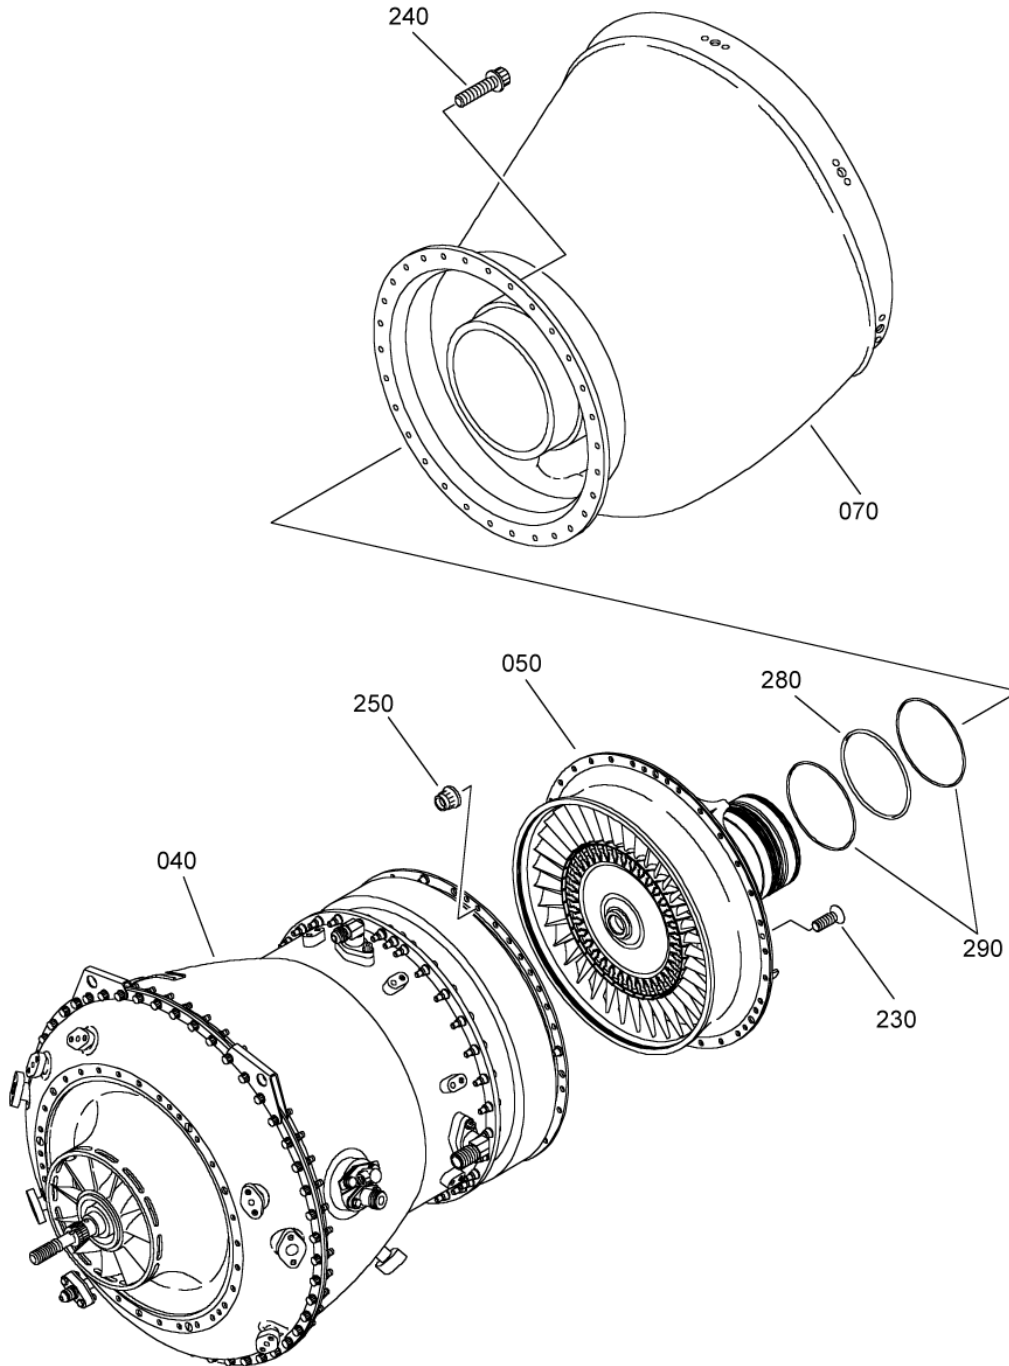

ENGINE, UNDRESSED
Figure 01 (Sheet 2/3)