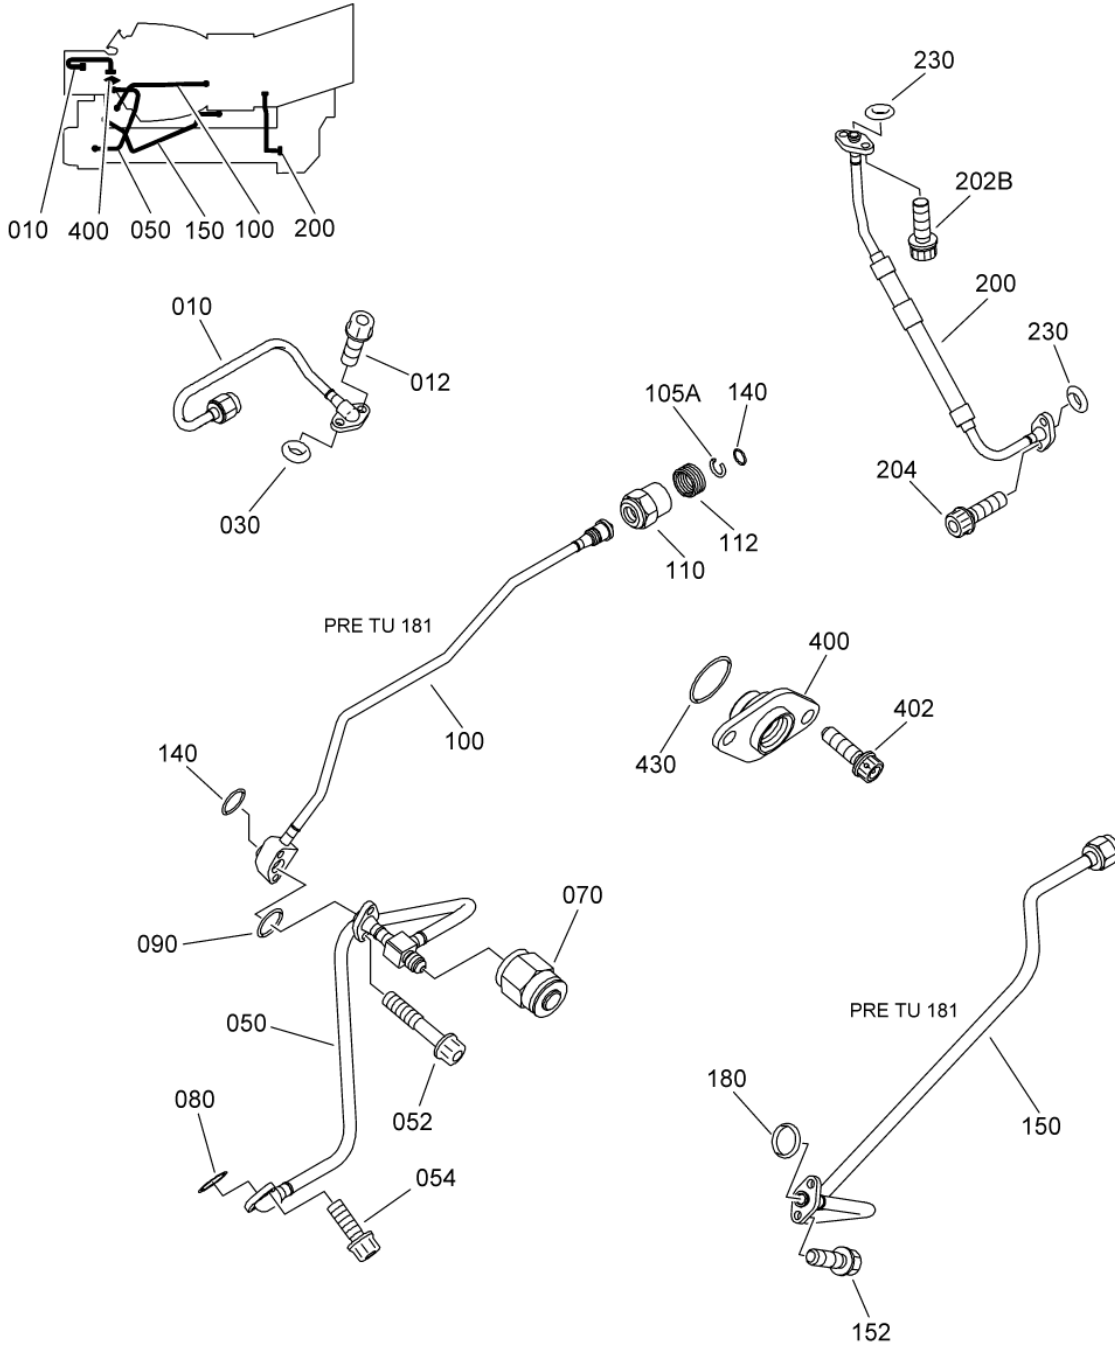

SAFRAN HELICOPTER ENGINES

ARRIEL 2 C1

MAINTENANCE SPARE PARTS CATALOG

FIGURE ITEM	PART NUMBER	AIRL. STOCK No.	DESCRIPTION	EFFECT	QTY
			1 2 3 4 5 6 7		
01					
-001	0292727180		VALVE ASSY REPAIRABLE PRE TU19A (AE 44625)	a	RF
-001A	0292727300		VALVE ASSY REPAIRABLE POST TU19A (AE 44625) REFER TO CHAP. 79-25-00 FIG.01 ITEM 010	b	RF
-050	0292727050		. COVER ASSY PRE TU19A (AE 44625)	a	1
050A	0292720560		. COVER ASSY POST TU19A (AE 44625)	b	1
			ATTACHING PARTS		
052	EN3686050018		. SCREW - VI9005 (9836405018)		2
054	23112CF050		. WASHER - VF0111 (9975050024) ***		2
080	9682002402		. PACKING,PREFORMED		1
100	0210140070		. CUP		1
110	0000507990		. SPRING		1
120	0210140170		. PISTON		1
130	9683001083		. PACKING,PREFORMED		1
-150A	0292720960		. SLEEVE POST ACR (AE 114041)		1
170	0292727040		. STRAINER		1
180	46012A01000		. PACKING,PREFORMED - VF0111 (9794410100)		1

- ITEM NOT ILLUSTRATED

INST.,PIPES,OIL
Figure 01 (Sheet 1/2)