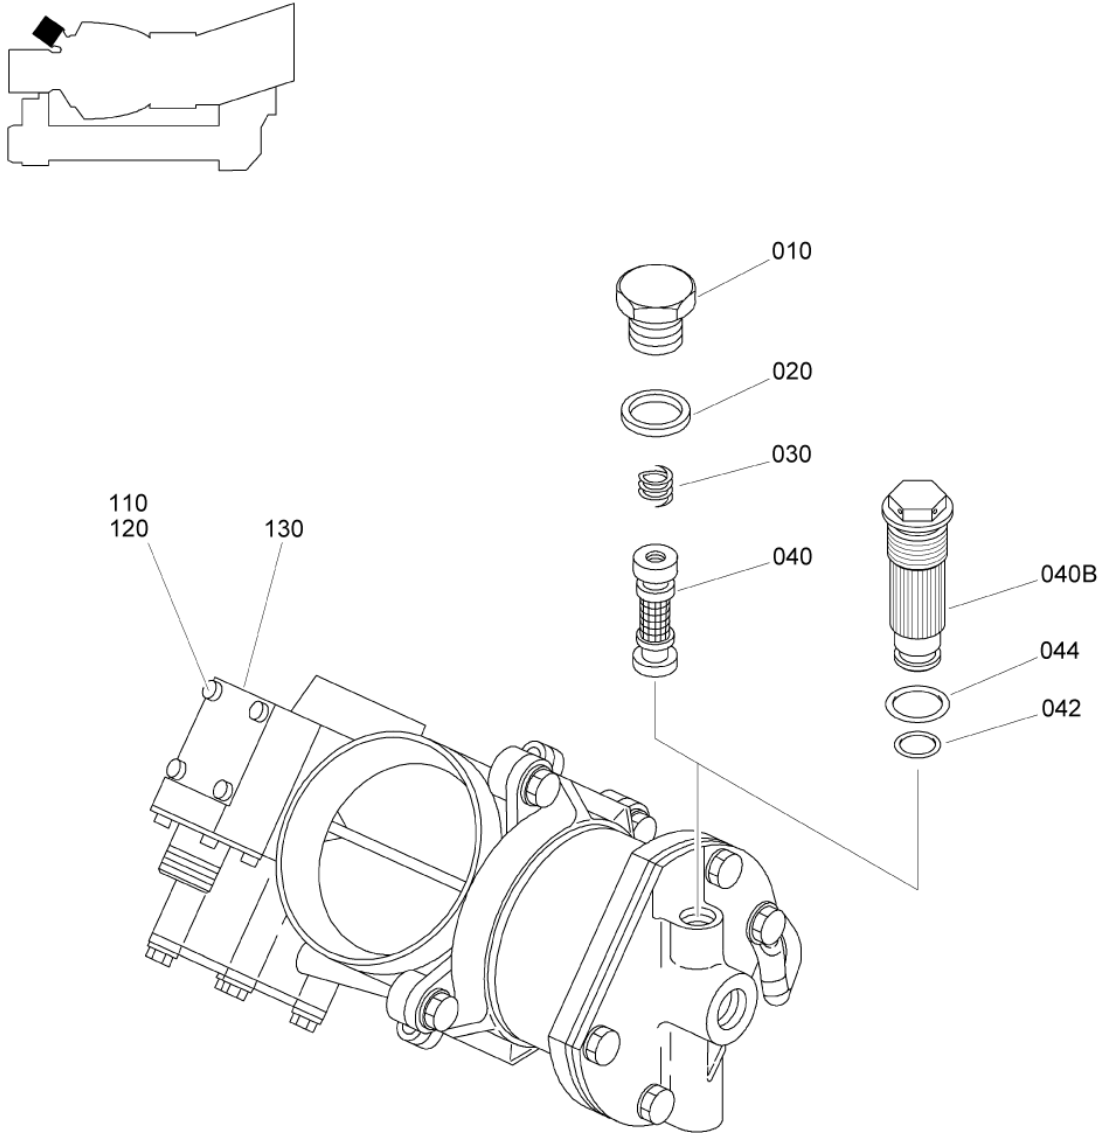

SAFRAN HELICOPTER ENGINES

ARRIEL 2 C1

MAINTENANCE SPARE PARTS CATALOG

FIGURE ITEM	PART NUMBER	AIRL. STOCK No.	DESCRIPTION	EFFECT	QTY
			1 2 3 4 5 6 7		
01					
-001	-		INST. BLEED VALVE NON PROCURABLE REFER TO CHAP. 75-00-00 FIG.01 ITEM 020		RF
050	3162-300		. BLEED VALVE - VF1976 (9550158250) REPAIRABLE PRE ACR (AE 62892) PRE TU 085 (AE 49820)		1
-050A	7000		. BLEED VALVE - V90827 (9550164950) NON REPAIRABLE NON PROCURABLE PRE TU 085 (AE 49820) PRE ACR (AE 62892)		1
-050B	40EB03		. BLEED VALVE - VFANU6 (9550002500) REPAIRABLE POST ACR (AE 62892) ALTERNATE ITEMS 050 050A		1
-050C	1354000		. BLEED VALVE - VF1976 (9550178680) REPAIRABLE POST TU 085 (AE 49820) OPTIONAL REFER TO FIG.02 FOR DETAILS		1
052	C6048-25.B-ISO		ATTACHING PARTS . COLLAR - VF6275 (9560125160) ***		1
054	EN3196-050		. . NUT - VI9005 (9867500501)		1
070	9786510100		. PLUG, THREADED		1
080	9752100100		. SEAL		1
100	9794080203		. PACKING, PREFORMED		1
110	9867201000		. NUT		1
150	0292680640		. UNION, 3 WAY		1
170	0292680570		. SPACER		1
180	9794080203		. PACKING, PREFORMED		1

- ITEM NOT ILLUSTRATED

BLEED VALVE
Figure 02 (Sheet 1/2)