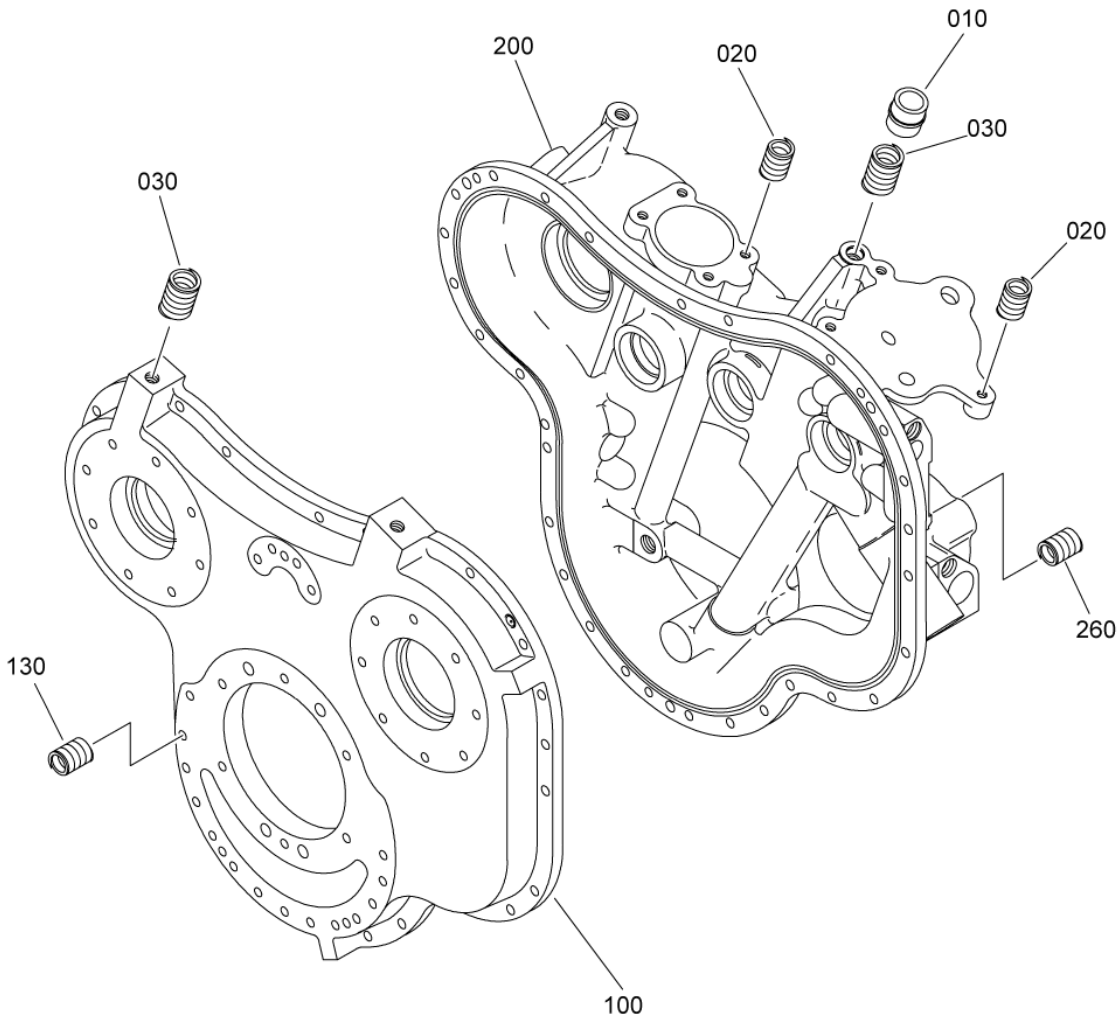

CASINGS, ASSEMBLED
Figure 01