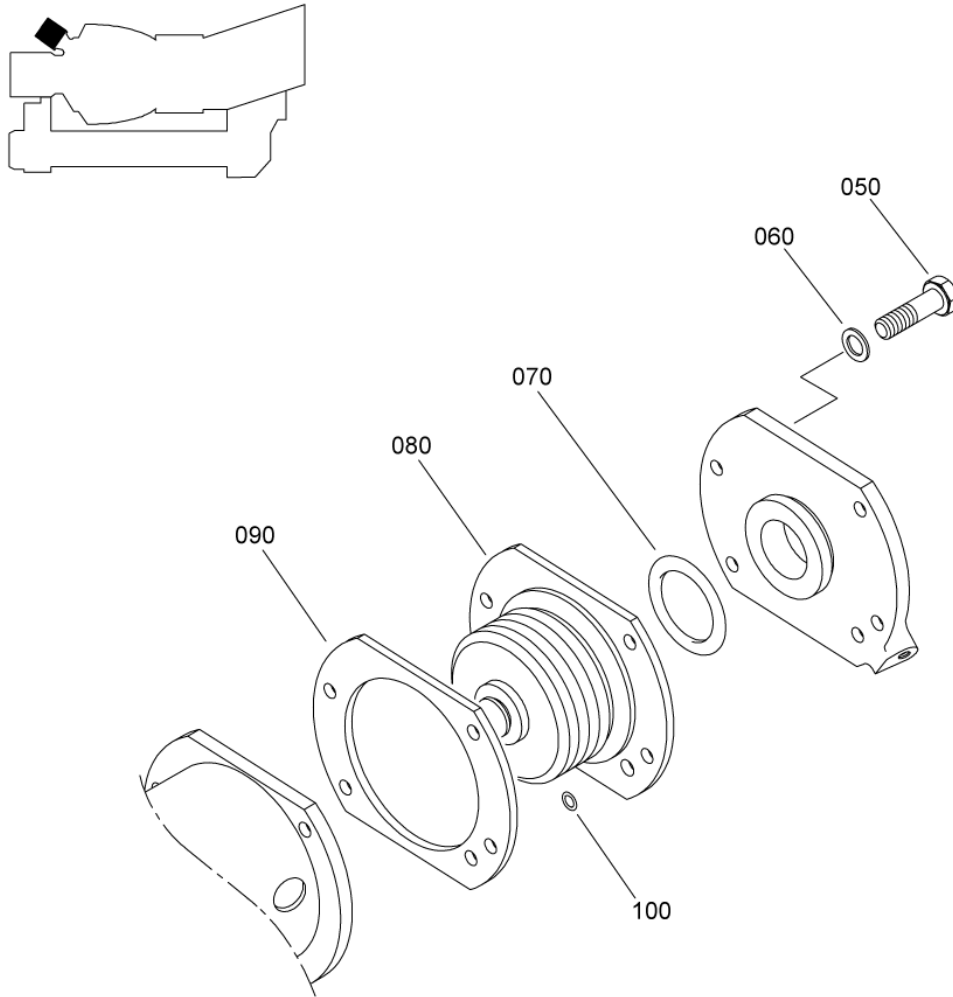

BLEED VALVE
Figure 02 (Sheet 2/2)