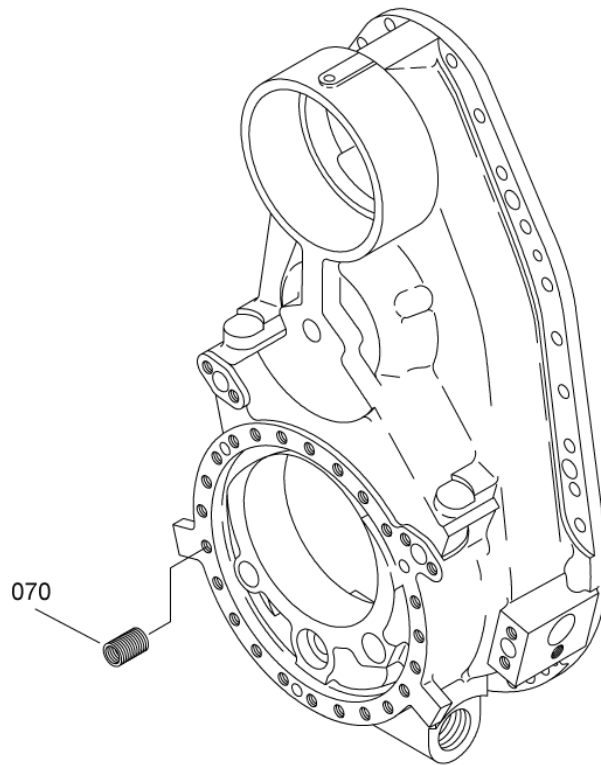

CASING,FRONT,REDUCT.GEAR
Figure 02