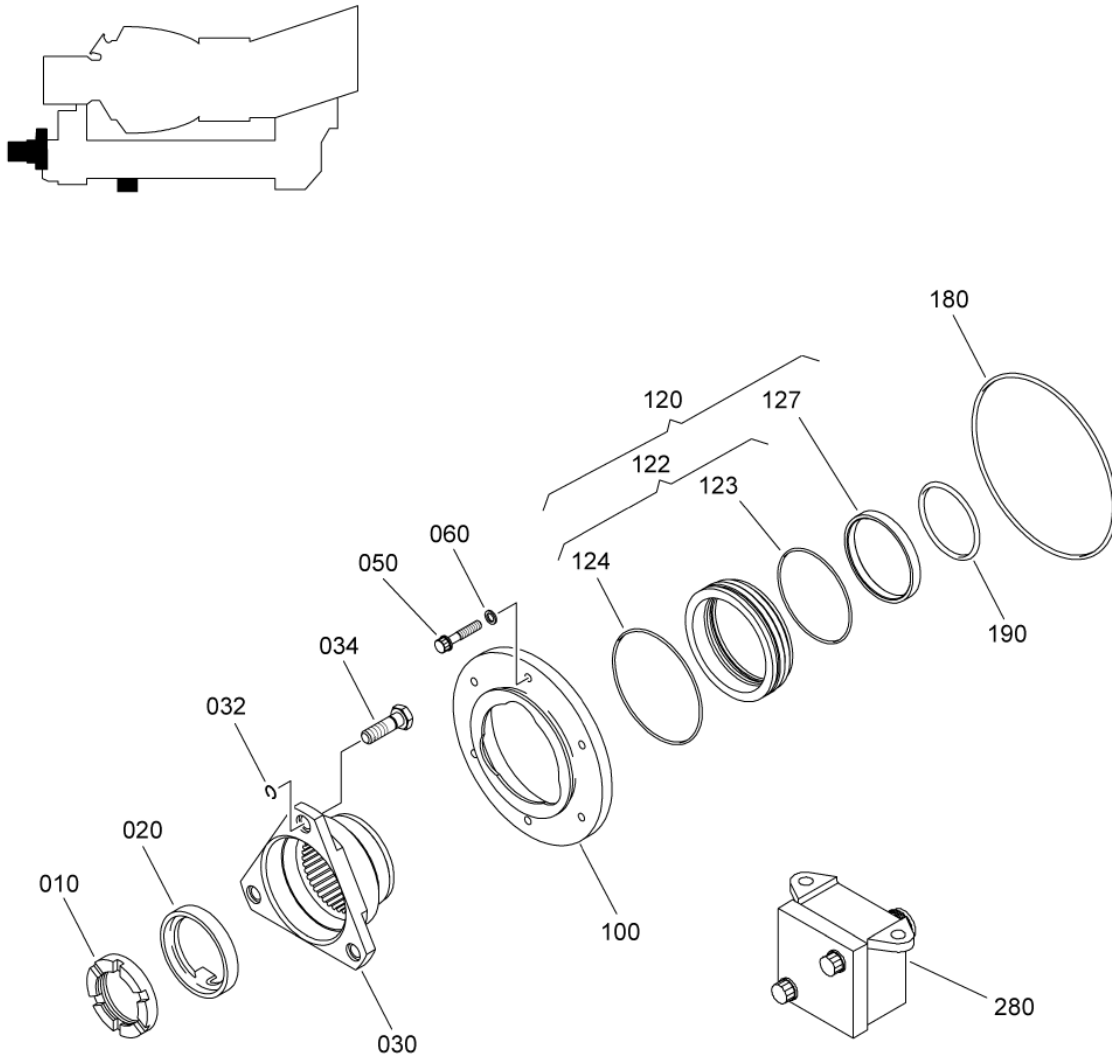

INST.,POWER SHAFT
Figure 01

SAFRAN HELICOPTER ENGINES

ARRIEL 2 C1

MAINTENANCE SPARE PARTS CATALOG

FIGURE ITEM	PART NUMBER	AIRL. STOCK No.	DESCRIPTION	EFFECT	QTY
			1 2 3 4 5 6 7		
01					
-001	-		INST.,POWER SHAFT NON PROCURABLE REFER TO CHAP. 72-61-00 FIG.02 ITEM 150		RF
010	9879045028		. NUT		1
020	9749045031		. LOCK		1
030	0292108260		. FLANGE,DRIVE PRE ACR (AE 46206)		1
-030A	0292127650		. FLANGE,DRIVE ALTERNATE ITEM 030		1
-030B	0292109010		. FLANGE,DRIVE POST ACR (AE 46206) PRE ACR (AE 45165)		1
-030C	0292117260		. FLANGE,DRIVE POST ACR (AE 45165)		1
032	9745008005		. . RING,RETAINING PART OF ITEMS 030 030B 030C		3
034	0292102900		. . SCREW PART OF ITEMS 030 030B 030C		3
050	EN3686050026		. SCREW - VI9005 (9836405026)		6
060	9752005044		. SEAL		6
100	0292102940		. CAGE,SEAL HOLDER		1
120	0292108170		. SEAL ASSY NON PROCURABLE PRE TU 182 (AE 94784) PRE ACR (AE 114186)		1
-120A	0292101580		. SEAL ASSY NON PROCURABLE POST TU 182 (AE 94784) PRE ACR (AE 114186)		1
-120B	-		. SEAL ASSY NON PROCURABLE POST ACR (AE 114186)		1
122	79008-1		. . SEAL ASSY,MAGNETIC - V04171 (9560134100) NON PROCURABLE PRE TU 182 (AE 94784) PART OF ITEM 120		1
-122A	79008-2		. . SEAL ASSY,MAGNETIC - V04171 (9560131840) POST TU 182 (AE 94784) PART OF ITEMS 120A 120B		1
123	140-517		. . . PACKING,PREFORMED - V04171 (9560140340) NON PROCURABLE PRE TU 182 (AE 94784) USE WITH ITEM 120		1
-123A	140-567		. . . PACKING,PREFORMED - V04171 (9560142440) POST TU 182 (AE 94784) USE WITH ITEMS 120A 120B		1
124	146517		. . . PACKING,PREFORMED - V04171 (9560140350) NON PROCURABLE PRE TU 182 (AE 94784) USE WITH ITEM 120		1

- ITEM NOT ILLUSTRATED