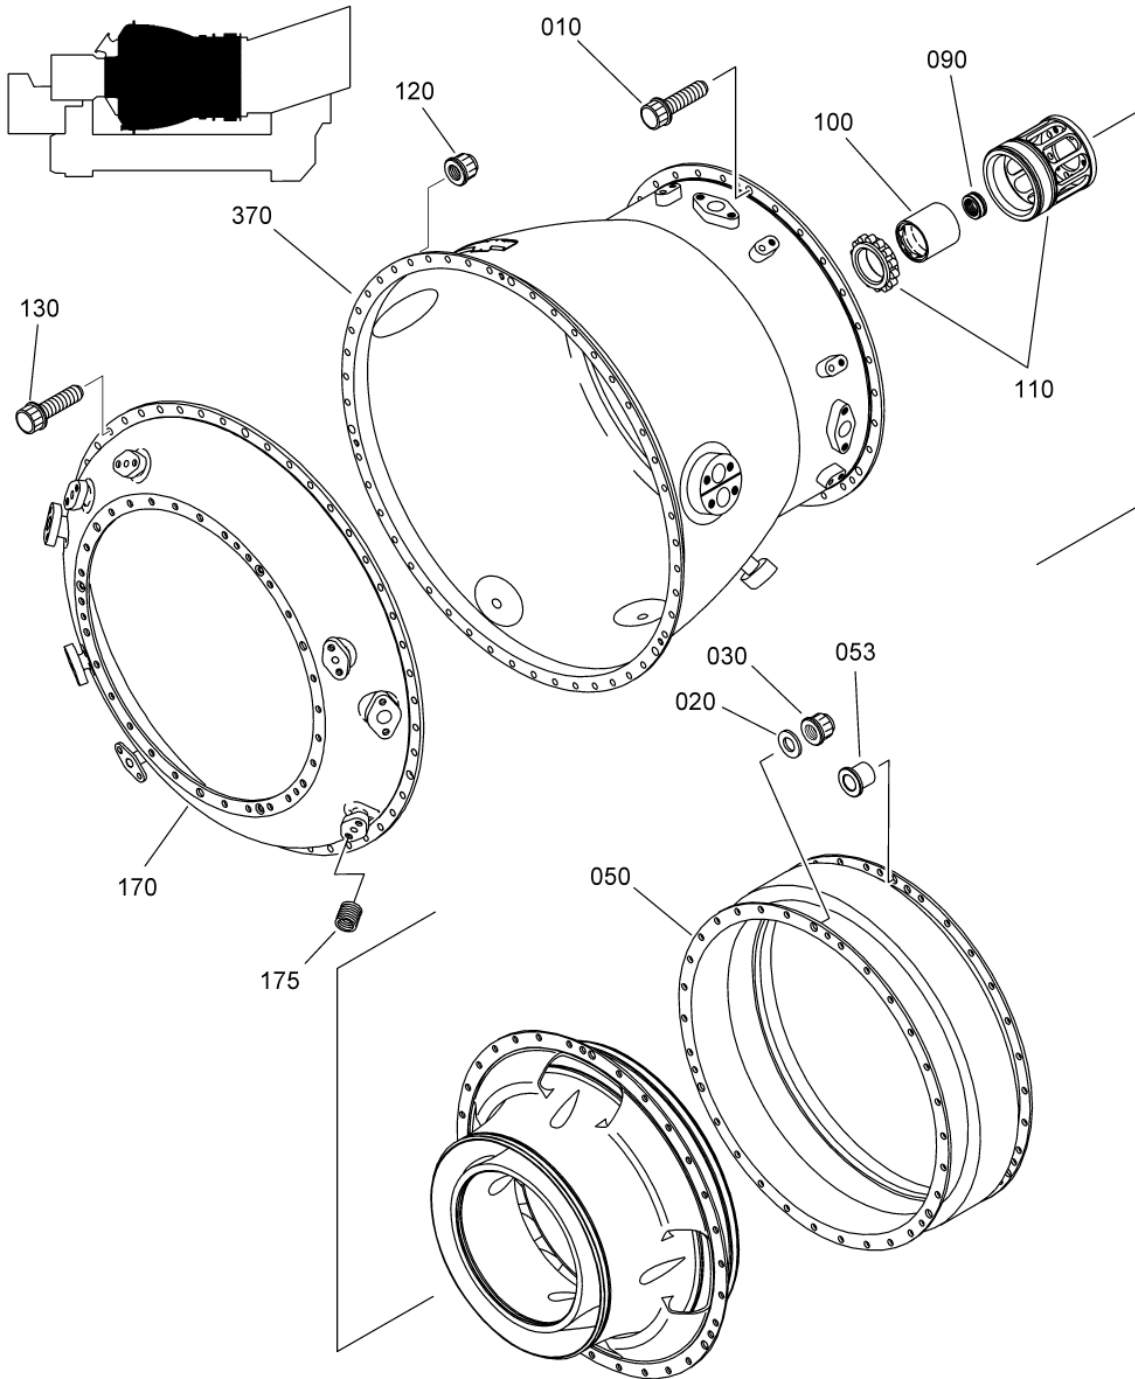

MODULE, GAS GENERATOR, UNDRESSED
Figure 02