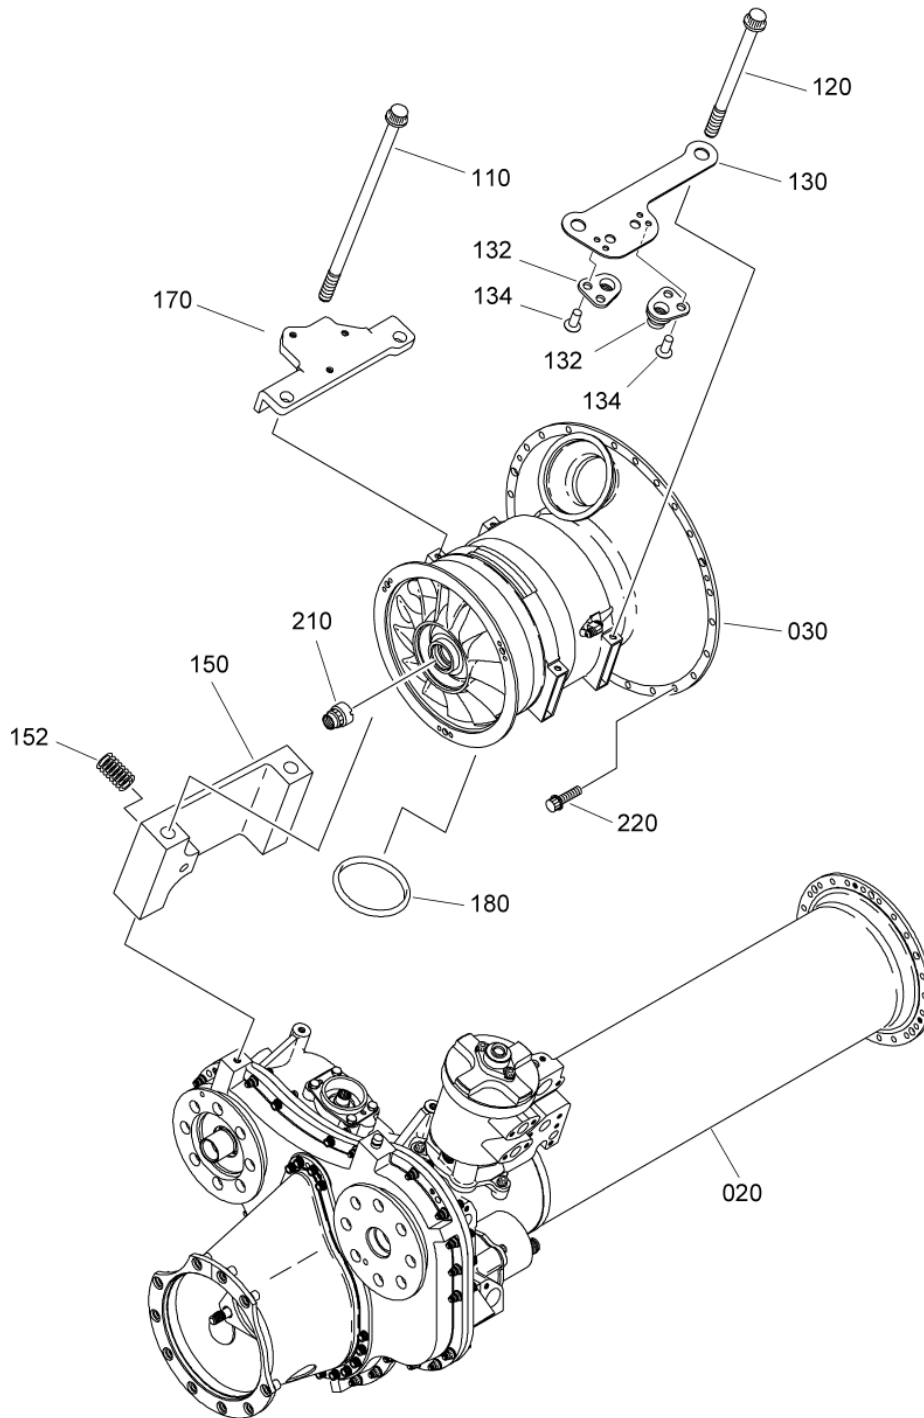

ENGINE, UNDRESSED
Figure 01 (Sheet 1/3)