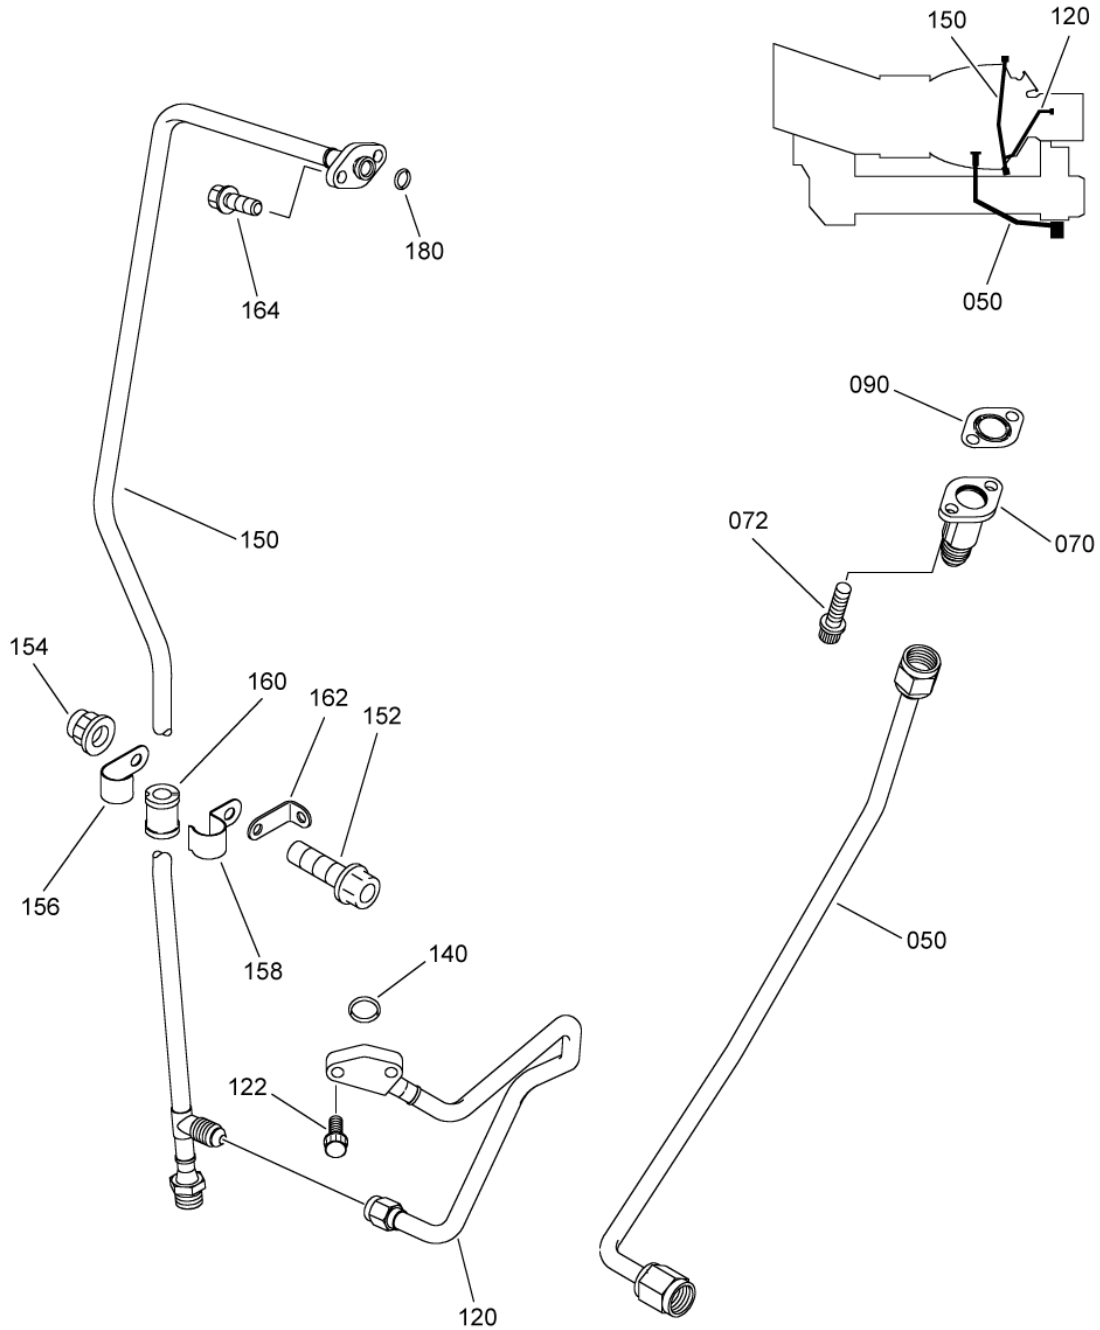

INST.,PIPES,DRAIN
Figure 01 (Sheet 2/2)

SAFRAN HELICOPTER ENGINES

ARRIEL 2 C1

MAINTENANCE SPARE PARTS CATALOG

FIGURE ITEM	PART NUMBER	AIRL. STOCK No.	DESCRIPTION	EFFECT	QTY
			1 2 3 4 5 6 7		
01					
-001	-		INST.,PIPES,DRAIN NON PROCURABLE REFER TO CHAP. 71-01-00 FIG.01 ITEM 040		RF
010	0292677110		. PIPE,DRAIN,FUEL PUMP		1
012	EN3686050014		ATTACHING PARTS . SCREW - VI9005 (9836405014)		1
014	EN3686050018		. SCREW - VI9005 (9836405018) ***		1
040	46012A00560		. PACKING,PREFORMED - VF0111 (9794410056)		1
050	0292677160		. PIPE,DRAIN,VALVE		1
070	0292687250		. VALVE ASSY,DRAIN NON REPAIRABLE REFER TO CHAP.71-71-01 FOR DETAILS		1
072	EN3686050012		ATTACHING PARTS . SCREW - VI9005 (9836405012) ***		2
090	9945000120		. GASKET,CORRUJOINT		1
120	0292677210		. PIPE,DRAIN,VALVE		1
122	EN3686050018		ATTACHING PARTS . SCREW - VI9005 (9836405018) ***		2
140	46012A00850		. PACKING,PREFORMED - VF0111 (9794410085)		1
150	0292677190		. PIPE,FUEL RETURN,TANK		1
152	EN3686050014		ATTACHING PARTS . SCREW - VI9005 (9836405014)		1
154	9866205026		. NUT 9866205026 IS THE SAFRAN HE PART NUMBER FOR: VF0111 - 22526-050 VI9005 - EN2906-050		1
156	AS12812		. HALF CLAMP,INNER - VU1653 (0400410020)		1
158	AS12842		. HALF CLAMP,OUTER - VU1653 (0400420020)		1
160	AS12874		. SLEEVE - VU1653 (0400430080)		1
162	0301010540		. BRACKET,ANGLE		1
164	EN3686050014		. SCREW - VI9005 (9836405014) ***		2
180	46012A00750		. PACKING,PREFORMED - VF0111 (9794410075)		1
300	0301027410		. PIPE,DRAIN,GENERAL		1
310	0301020260		. UNION,DRAIN		1
320	0292670410		. COLLECTOR,DRAIN PRE TU 180 (AE 94022)		1
-320A	0292670050		. COLLECTOR,DRAIN POST TU 180 (AE 94022)		1
350	0292670400		. SUPPORT,COLLECTOR		1

- ITEM NOT ILLUSTRATED