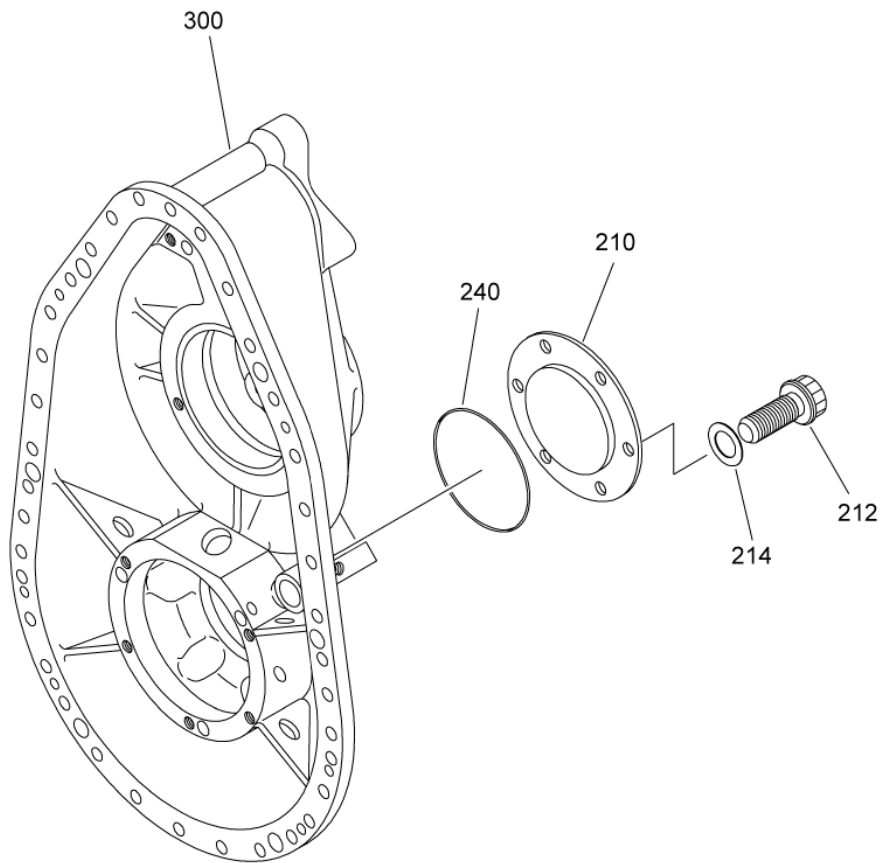

SAFRAN HELICOPTER ENGINES

ARRIEL 2 C1

MAINTENANCE SPARE PARTS CATALOG

FIGURE ITEM	PART NUMBER	AIRL. STOCK No.	DESCRIPTION	EFFECT	QTY
			1 2 3 4 5 6 7		
02 -001	-		MODULE,REDUCTION GEAR,UNDRESSED NON PROCURABLE REFER TO FIG. 01 ITEM 300		RF
050	9866205026		. NUT 9866205026 IS THE SAFRAN HELICOPTER ENGINES PART NUMBER FOR: VF0111 - 22526-050 VI9005 - EN2906-050		1
060	9740050022		. WASHER		1
080	EN3686050018		. SCREW - VI9005 (9836405018)		1
082	9866205026		. NUT 9866205026 IS THE SAFRAN HELICOPTER ENGINES PART NUMBER FOR: VF0111 - 22526-050 VI9005 - EN2906-050		2
084	9740050022		. WASHER		2
090	0000025840		. SCREW, TAIL		2
-200	-		. CASING ASSY, REAR, EQUIPPED NON PROCURABLE REFER TO CHAP.72-15-20 FOR DETAILS		1
-250	-		. CASING ASSY, FRONT, EQUIPPED NON PROCURABLE REFER TO CHAP.72-15-30 FOR DETAILS		1

- ITEM NOT ILLUSTRATED

CASING ASSY,REAR,EQUIPPED
Figure 01