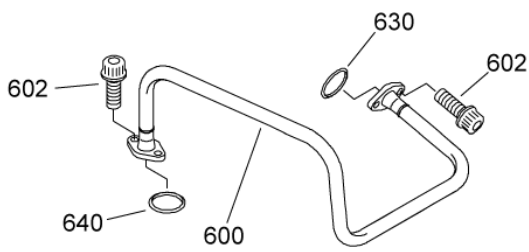

INST.,PIPES,FUEL
Figure 01 (Sheet 1/2)