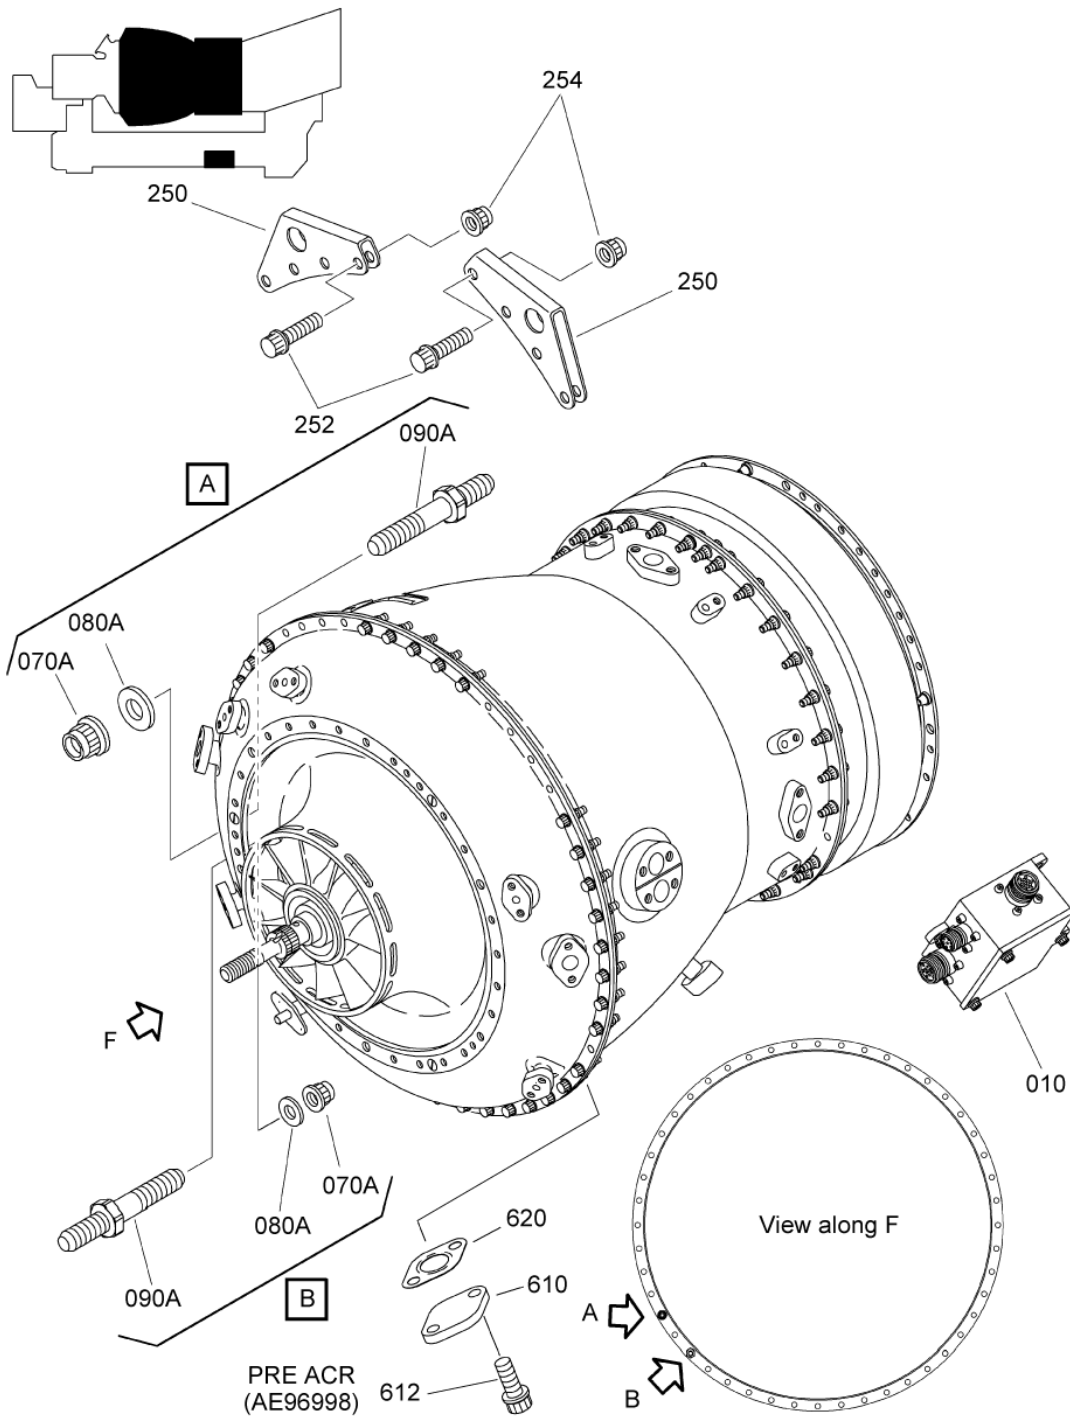

MODULE,GAS GENERATOR
Figure 01 (Sheet 1/3)