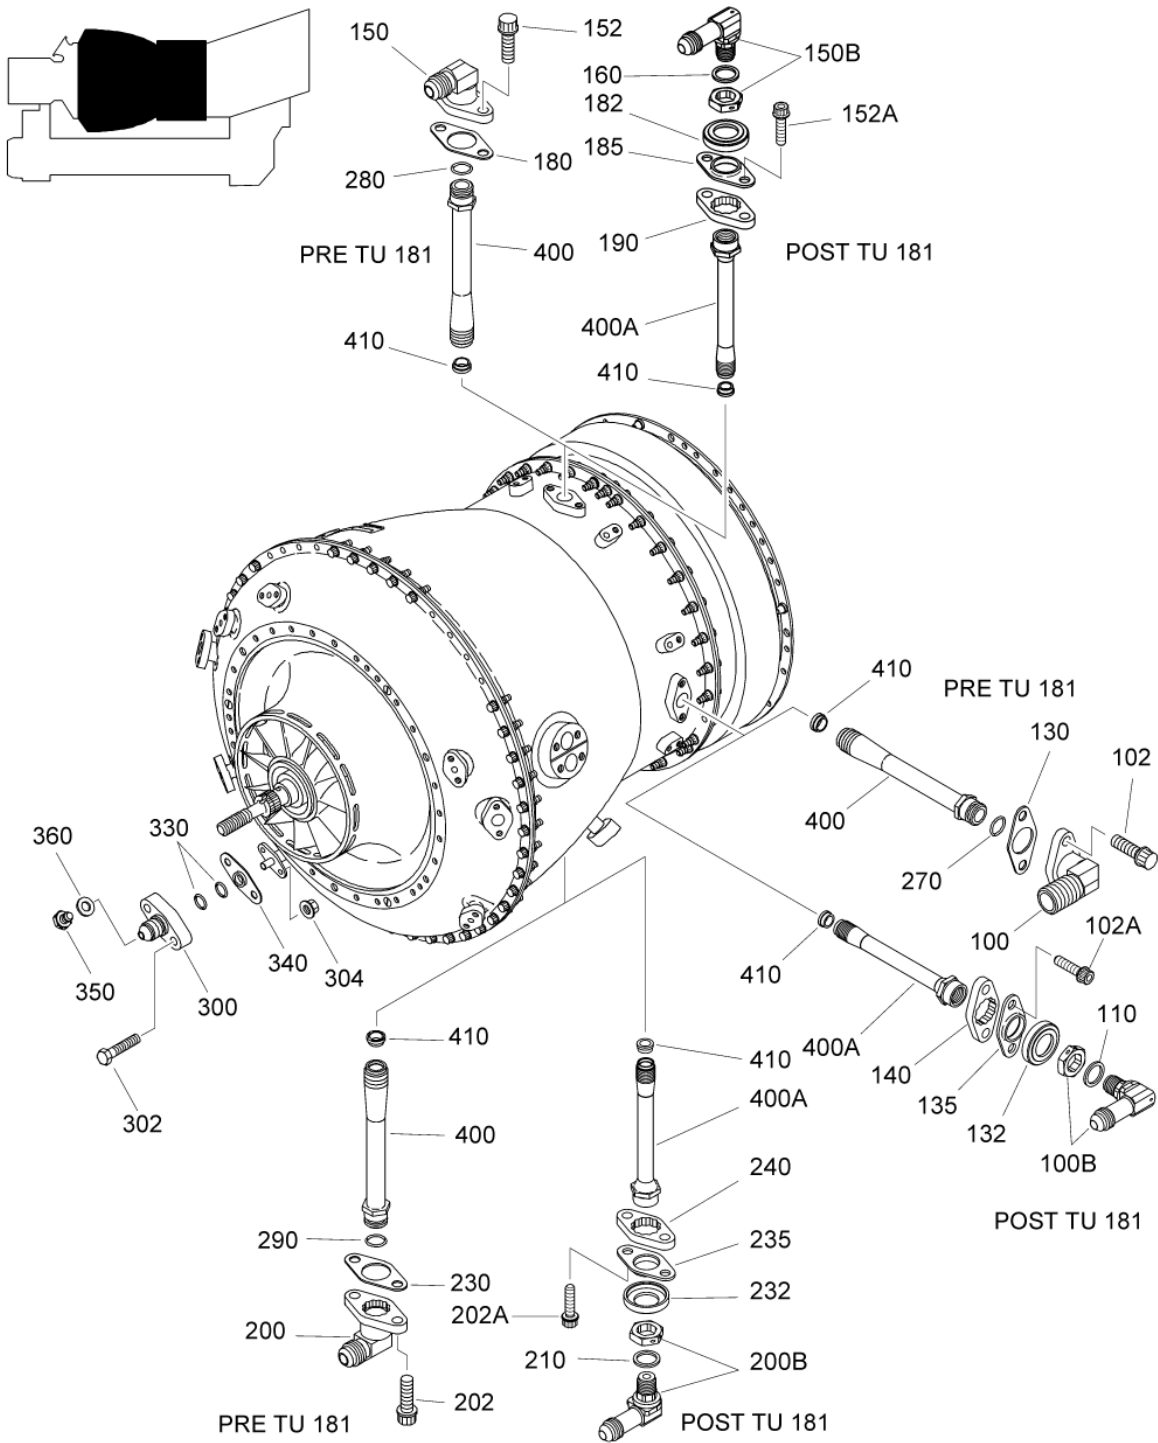

- ITEM NOT ILLUSTRATED

DETAILED PART LIST

COMBUSTION

72-40-00

MODULE,GAS GENERATOR
Figure 01 (Sheet 1/3)

PAGE LEFT BLANK INTENTIONALLY

MODULE,GAS GENERATOR
Figure 01 (Sheet 2/3)

PAGE LEFT BLANK INTENTIONALLY