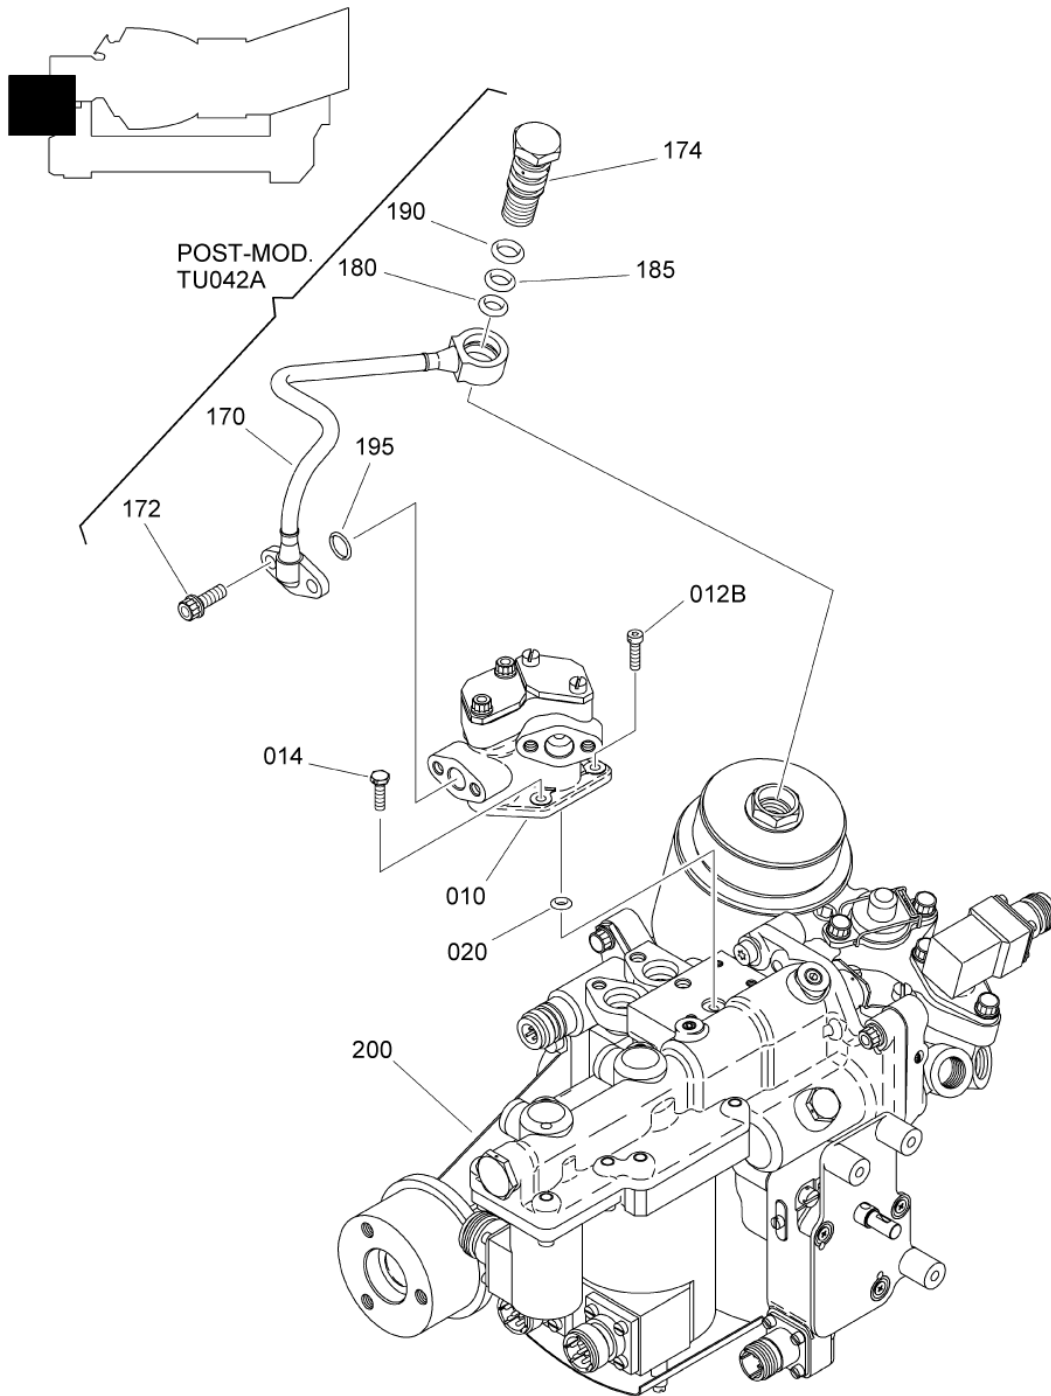

PUMP AND METERING VALVE ASSY
Figure 02