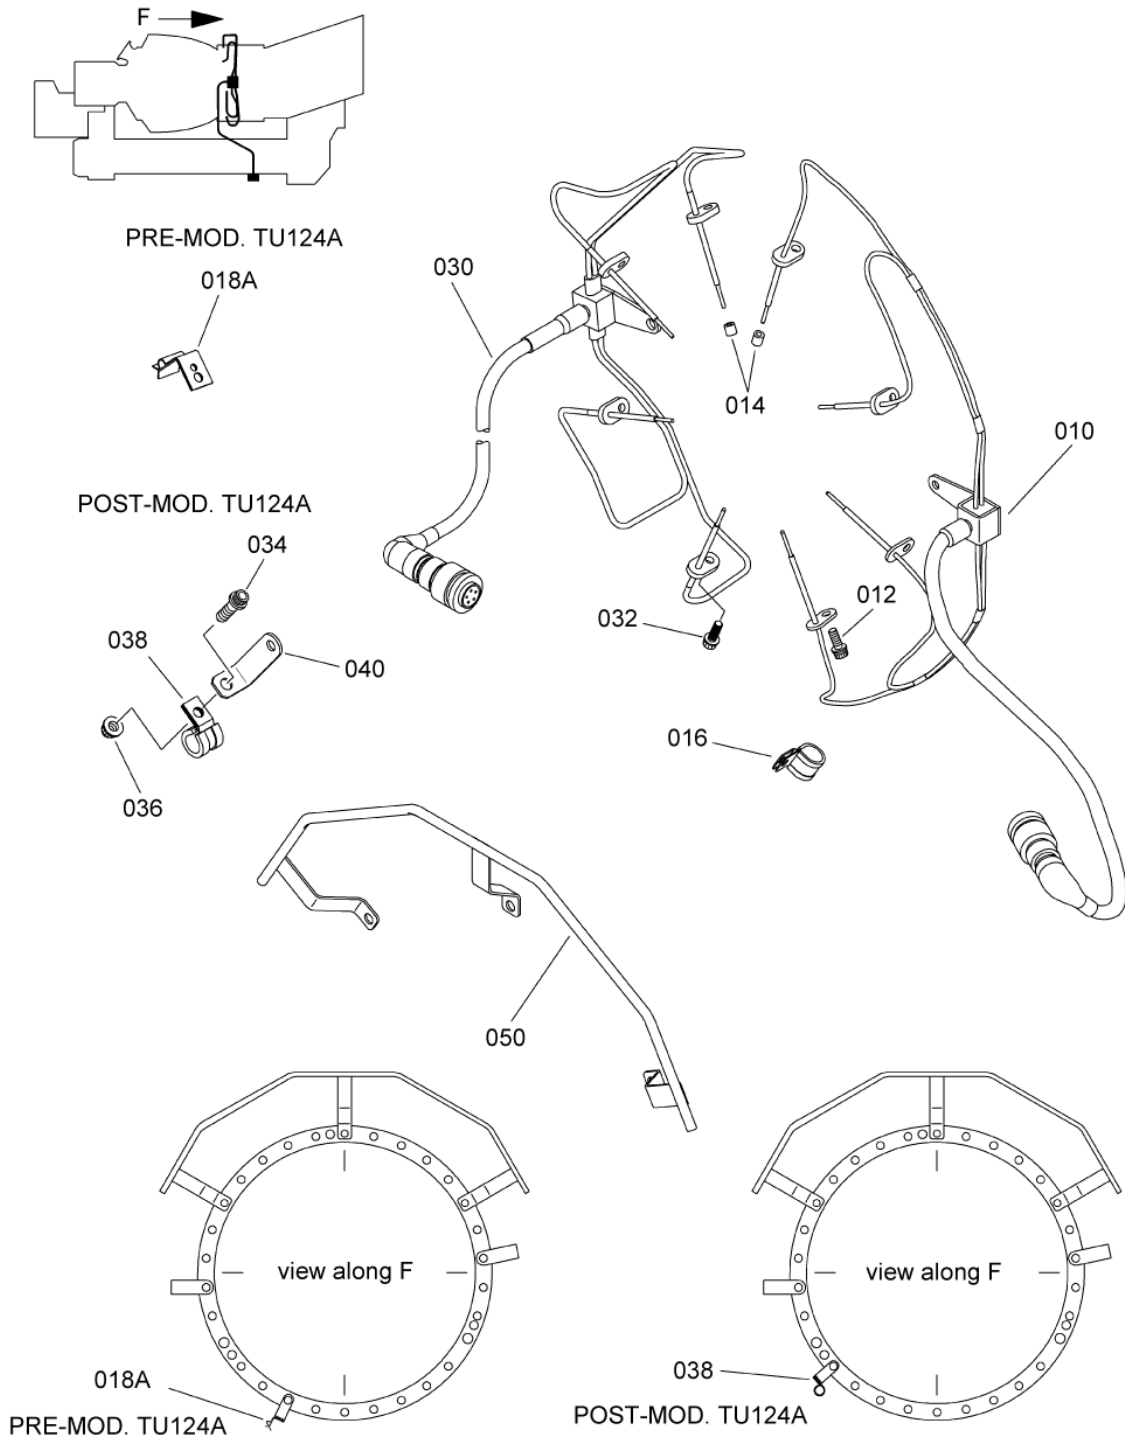

ARRIEL 2 C1

INST.,HARNESS,PYROMETRIC
Figure 01

SAFRAN HELICOPTER ENGINES

ARRIEL 2 C1

MAINTENANCE SPARE PARTS CATALOG

FIGURE ITEM	PART NUMBER	AIRL. STOCK No.	DESCRIPTION							EFFECT	QTY
			1	2	3	4	5	6	7		
01											
-001	-										RF
010	TC330-01										1
-010A	TC382-00										1
-010B	TCH03-K10-100										1
012	EN2928-050010										4
014	0292760340										2
-014A	0292760420										2
016	21F9,5										1
-018	0333767010										1
018A	0319767180										1
030	TC330-01										1
-030A	TC382-00										1
-030B	TCH03-K10-100										1
032	EN2928-050010										4
034	EN3686050014										1
036	9866205026										1
038	21F9,5										1

- ITEM NOT ILLUSTRATED