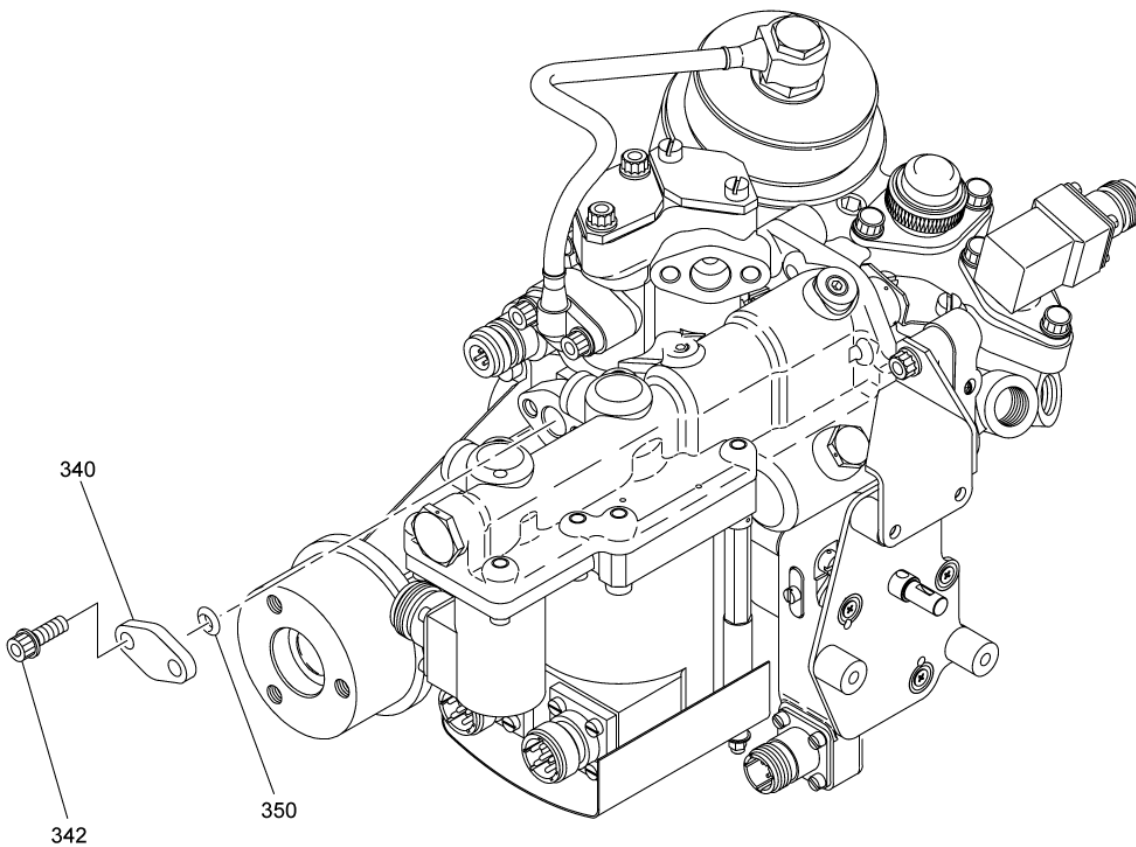

PUMP AND METERING VALVE ASSY,ADJUSTED
Figure 01