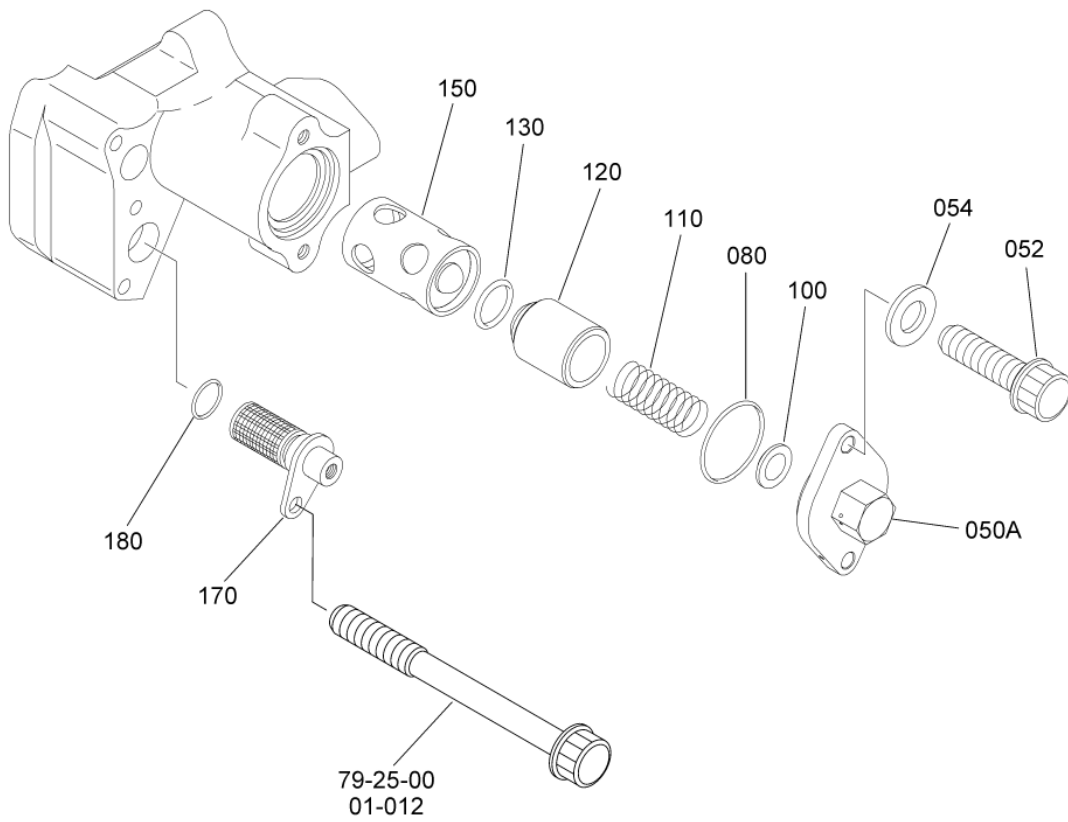

VALVE ASSY
Figure 01

SAFRAN HELICOPTER ENGINES

ARRIEL 2 C1

MAINTENANCE SPARE PARTS CATALOG

FIGURE ITEM	PART NUMBER	AIRL. STOCK No.	DESCRIPTION	EFFECT	QTY
			1 2 3 4 5 6 7		
01					
-001	0292727180		VALVE ASSY REPAIRABLE PRE TU19A (AE 44625)	a	RF
-001A	0292727300		VALVE ASSY REPAIRABLE POST TU19A (AE 44625) REFER TO CHAP. 79-25-00 FIG.01 ITEM 010	b	RF
-050	0292727050		. COVER ASSY PRE TU19A (AE 44625)	a	1
050A	0292720560		. COVER ASSY POST TU19A (AE 44625)	b	1
			ATTACHING PARTS		
052	EN3686050018		. SCREW - VI9005 (9836405018)		2
054	23112CF050		. WASHER - VF0111 (9975050024) ***		2
080	9682002402		. PACKING,PREFORMED		1
100	0210140070		. CUP		1
110	0000507990		. SPRING		1
120	0210140170		. PISTON		1
130	9683001083		. PACKING,PREFORMED		1
-150A	0292720960		. SLEEVE POST ACR (AE 114041)		1
170	0292727040		. STRAINER		1
180	46012A01000		. PACKING,PREFORMED - VF0111 (9794410100)		1

- ITEM NOT ILLUSTRATED