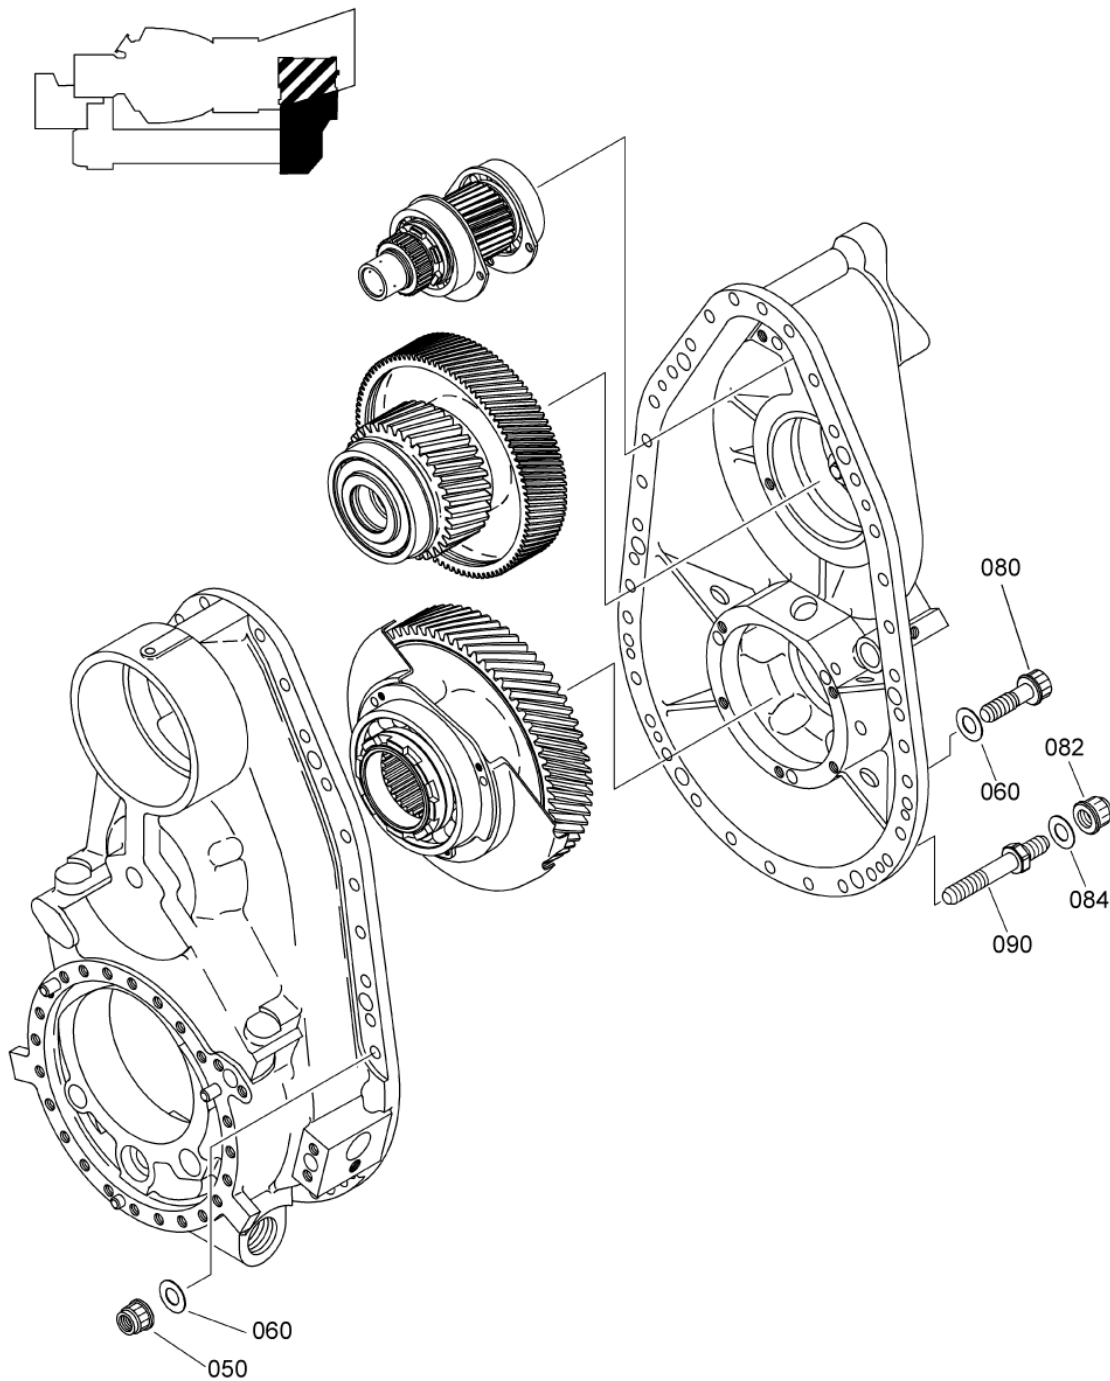

MODULE,REDUCTION GEAR,UNDRESSED
Figure 02

SAFRAN HELICOPTER ENGINES

ARRIEL 2 C1

MAINTENANCE SPARE PARTS CATALOG

FIGURE ITEM	PART NUMBER	AIRL. STOCK No.	DESCRIPTION	EFFECT	QTY
			1 2 3 4 5 6 7		
02 -001	-		MODULE,REDUCTION GEAR,UNDRESSED NON PROCURABLE REFER TO FIG. 01 ITEM 300		RF
050	9866205026		. NUT 9866205026 IS THE SAFRAN HELICOPTER ENGINES PART NUMBER FOR: VF0111 - 22526-050 VI9005 - EN2906-050		1
060	9740050022		. WASHER		1
080	EN3686050018		. SCREW - VI9005 (9836405018)		1
082	9866205026		. NUT 9866205026 IS THE SAFRAN HELICOPTER ENGINES PART NUMBER FOR: VF0111 - 22526-050 VI9005 - EN2906-050		2
084	9740050022		. WASHER		2
090	0000025840		. SCREW, TAIL		2
-200	-		. CASING ASSY, REAR, EQUIPPED NON PROCURABLE REFER TO CHAP.72-15-20 FOR DETAILS		1
-250	-		. CASING ASSY, FRONT, EQUIPPED NON PROCURABLE REFER TO CHAP.72-15-30 FOR DETAILS		1

- ITEM NOT ILLUSTRATED