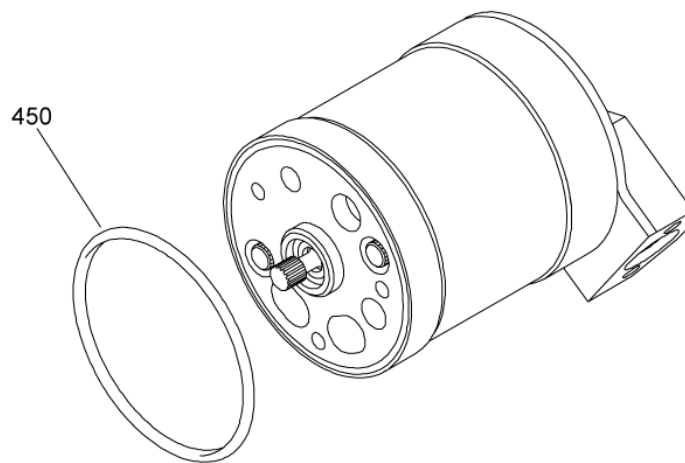

PUMP,OIL
Figure 01