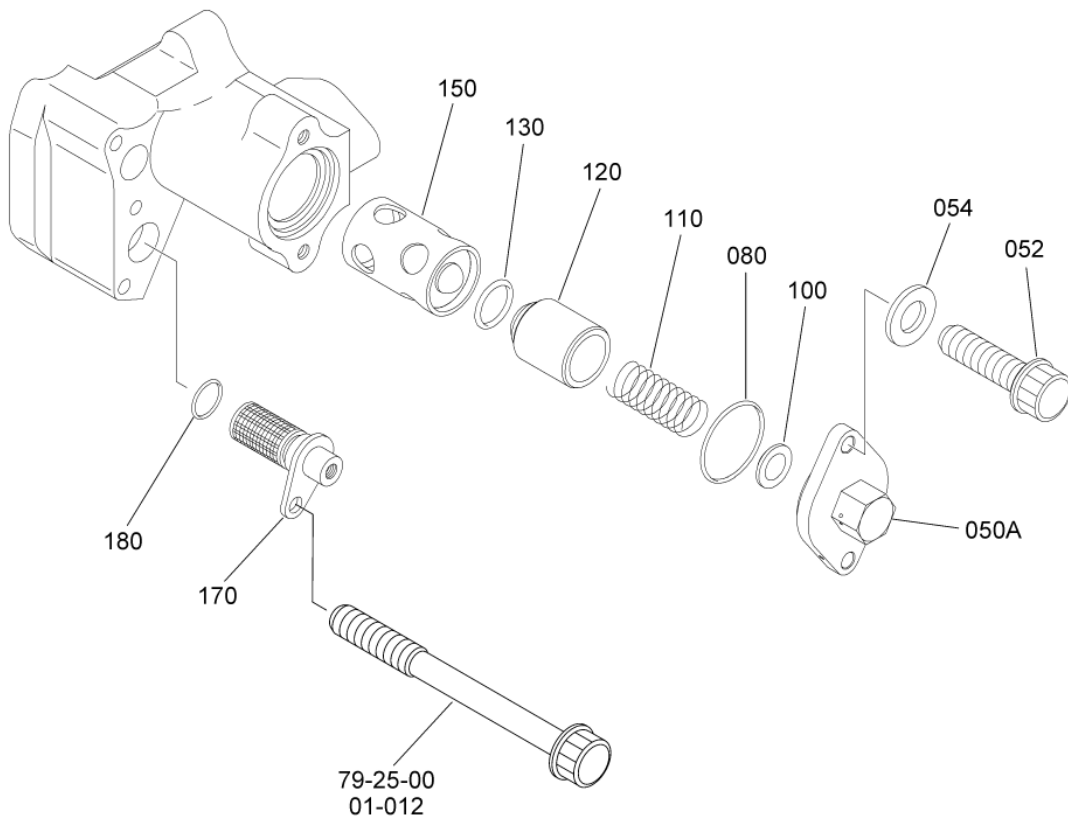

VALVE ASSY
Figure 01

SAFRAN HELICOPTER ENGINES

ARRIEL 2 C1

MAINTENANCE SPARE PARTS CATALOG

FIGURE ITEM	PART NUMBER	AIRL. STOCK No.	DESCRIPTION	EFFECT	QTY
			1 2 3 4 5 6 7		
01					
-001	0292727180		VALVE ASSY REPAIRABLE PRE TU 019A (AE 44625)	a	RF
-001A	0292727300		VALVE ASSY REPAIRABLE POST TU 019A (AE 44625) REFER TO CHAP. 79-25-00 FIG.01 ITEM 010	b	RF
-050	0292727050		. COVER ASSY PRE TU 019A (AE 44625)	a	1
050A	0292720560		. COVER ASSY POST TU 019A (AE 44625)	b	1
			ATTACHING PARTS		
052	EN3686050018		. SCREW - VI9005 (9836405018)		2
054	23112CF050		. WASHER - VF0111 (9975050024) ***		2
080	9682002402		. PACKING,PREFORMED		1
100	0210140070		. CUP		1
110	0000507990		. SPRING		1
120	0210140170		. PISTON		1
130	9683001083		. PACKING,PREFORMED		1
150			DELETED		
-150A	0292720960		. SLEEVE POST ACR (AE 114041)		1
170	0292727040		. STRAINER		1
180	46012A01000		. PACKING,PREFORMED - VF0111 (9794410100)		1

- ITEM NOT ILLUSTRATED