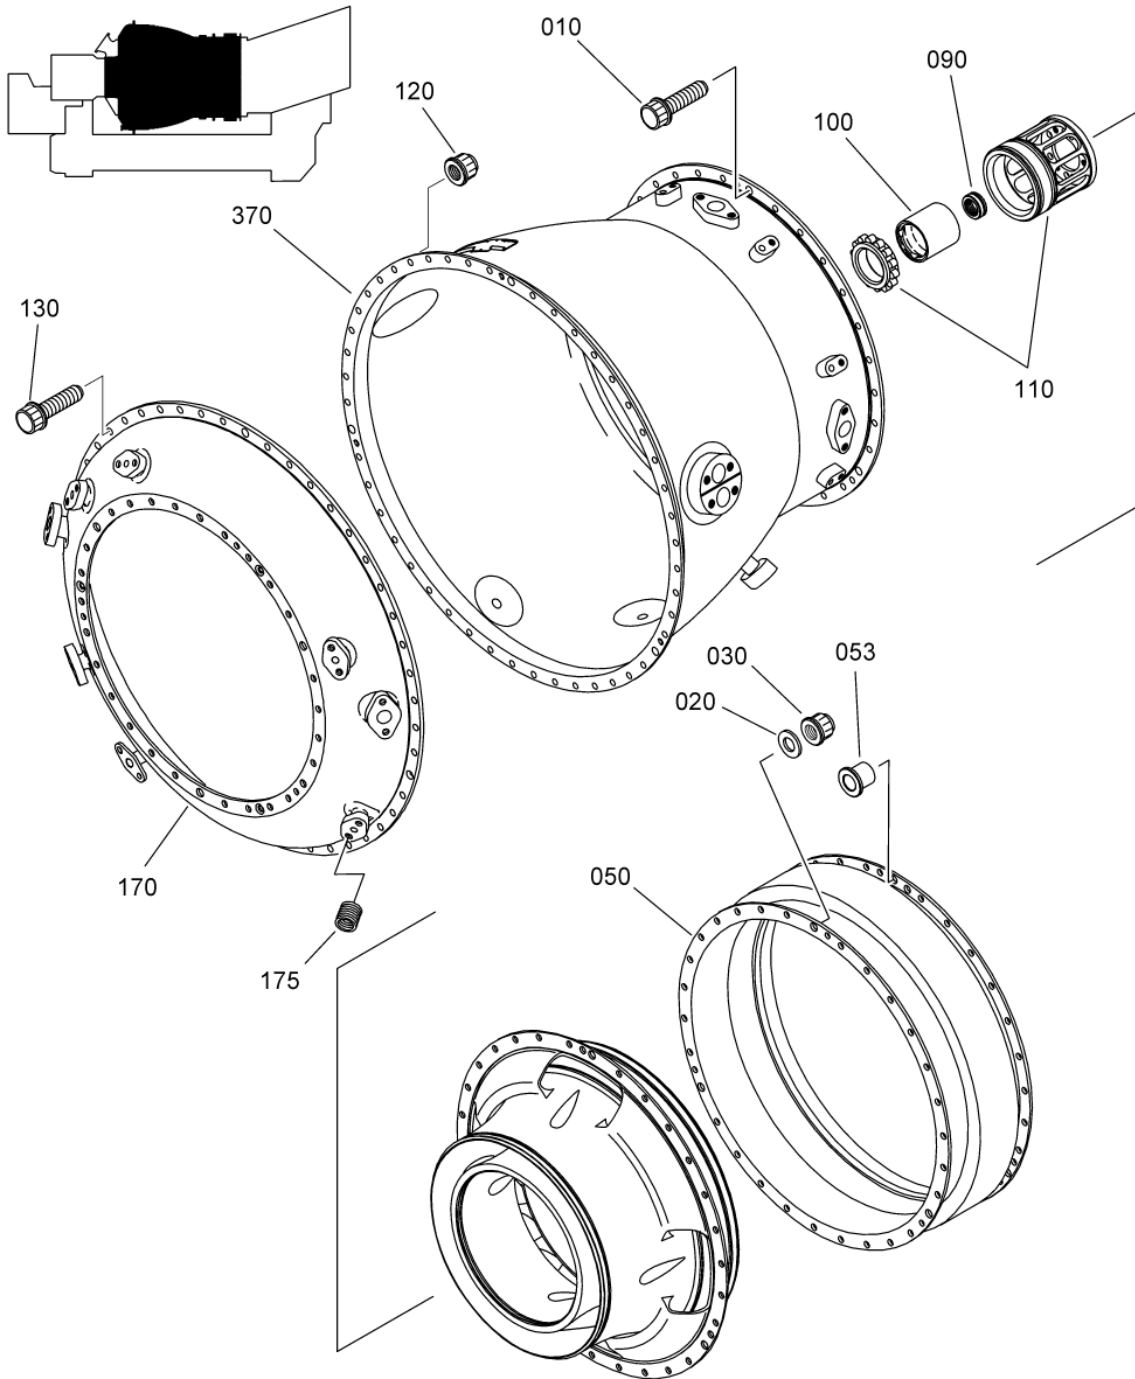

MODULE, GAS GENERATOR, UNDRESSED
Figure 02