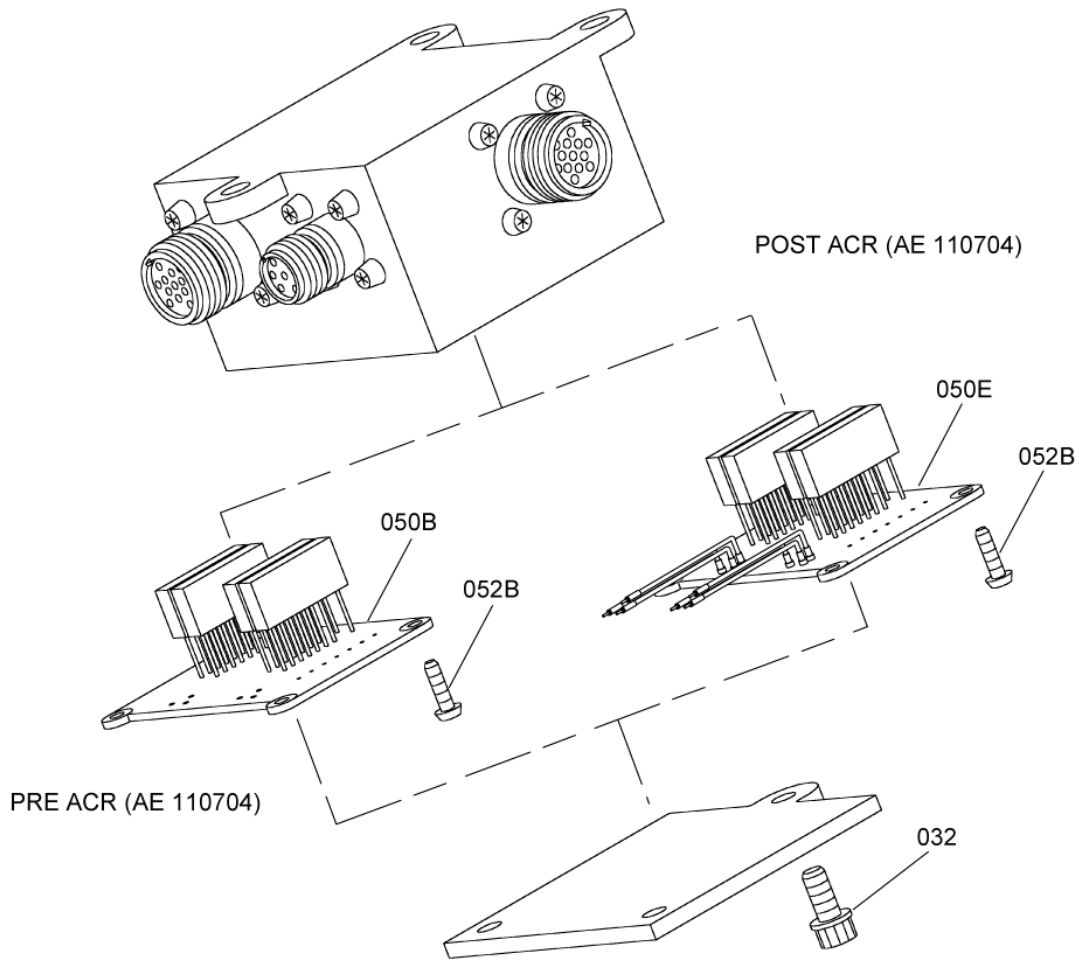

- ITEM NOT ILLUSTRATED

PAGE LEFT BLANK INTENTIONALLY

BOX,JUNCTION,T4-5 MATCHING
Figure 01

SAFRAN HELICOPTER ENGINES

ARRIEL 2 C1

MAINTENANCE SPARE PARTS CATALOG

FIGURE ITEM	PART NUMBER	AIRL. STOCK No.	DESCRIPTION	EFFECT	QTY
			1 2 3 4 5 6 7		
01 -001	0292697200		BOX,JUNCTION,T4-5 MATCHING REPAIRABLE PRE TU 033A (AE 46734) PRE ACR (AE 110704)	a	RF
-001B	0292697520		BOX,JUNCTION,T4-5 MATCHING REPAIRABLE POST TU 033A (AE 46734) PRE ACR (AE 110704)	c	RF
-001E	0292697900		BOX,JUNCTION,T4-5 MATCHING REPAIRABLE POST ACR (AE 110704) REFER TO CHAP. 72-43-00 FIG.01 ITEM 010	f	RF
032	EN3686050010		ATTACHING PARTS . SCREW - VI9005 (9836405010) ***		3
-050	0292697240		. CARD,T4 CONFORMATION PRE TU 033A (AE 46734)	a	1
050B	0292697530		. CARD,T4 CONFORMATION POST TU 033A (AE 46734) PRE ACR (AE 110704)	c	1
050E	0292697930		. CARD,T4 CONFORMATION EQUIPPED POST ACR (AE 110704)	f	1
-052A	22294CE030010E		ATTACHING PARTS . SCREW - VF0111 (9847301000) POST ACR (AE 45320)		4
052B	22296CF030010E		. SCREW - VF0111 (9848301029) POST ACR (AE 45320) ***		4