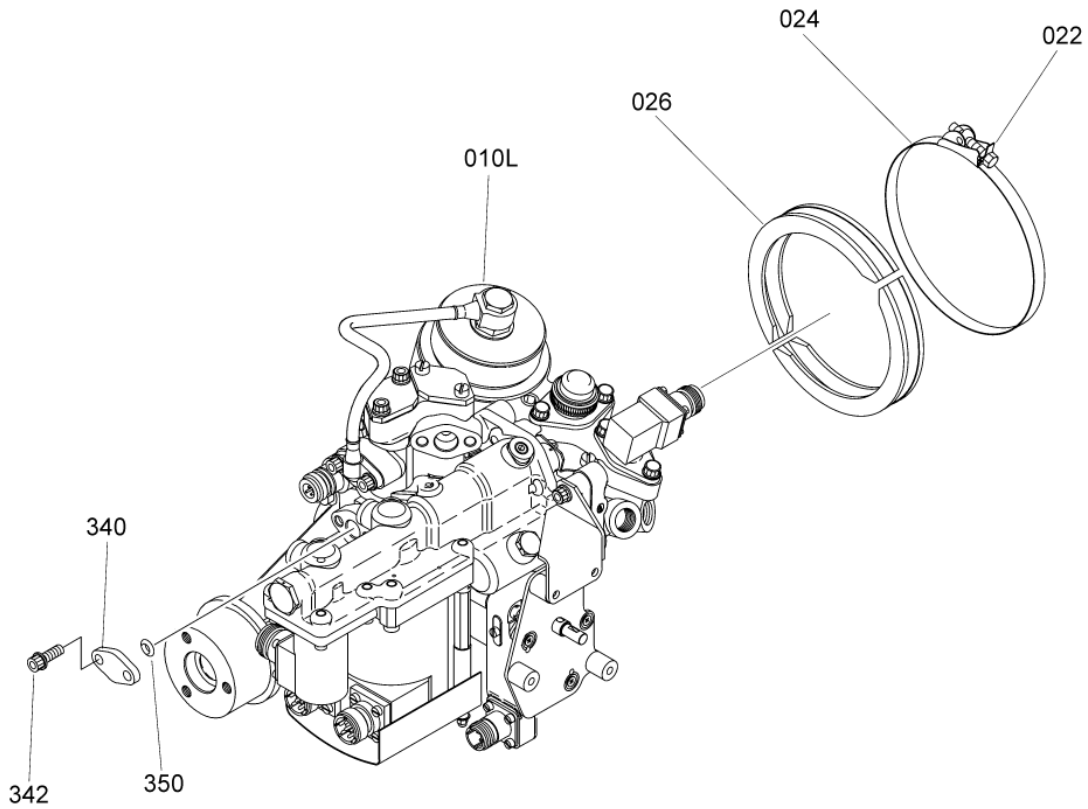

INST.,PUMP AND METERING VALVE ASSY,ADJUSTED
Figure 01 (Sheet 3/3)