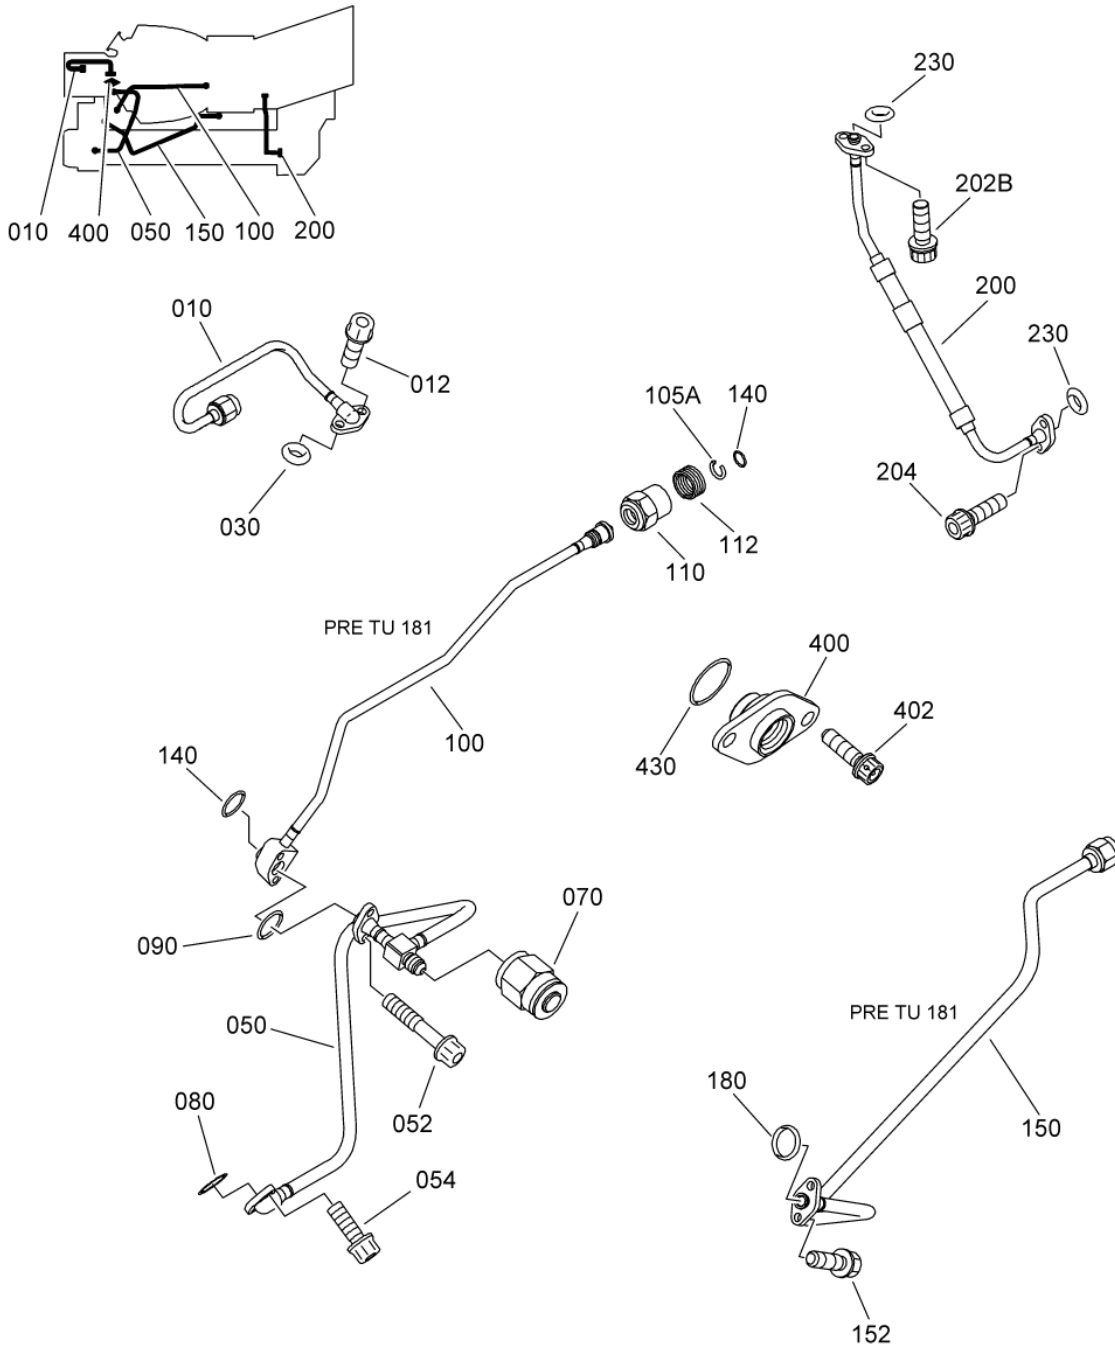

SAFRAN HELICOPTER ENGINES

ARRIEL 2 C1

MAINTENANCE SPARE PARTS CATALOG

FIGURE ITEM	PART NUMBER	AIRL. STOCK No.	DESCRIPTION	EFFECT	QTY
			1 2 3 4 5 6 7		
01					
-001	0292727180		VALVE ASSY REPAIRABLE PRE TU 019A (AE 44625)	a	RF
-001A	0292727300		VALVE ASSY REPAIRABLE POST TU 019A (AE 44625) REFER TO CHAP. 79-25-00 FIG.01 ITEM 010	b	RF
-050	0292727050		. COVER ASSY PRE TU 019A (AE 44625)	a	1
050A	0292720560		. COVER ASSY POST TU 019A (AE 44625)	b	1
			ATTACHING PARTS		
052	EN3686050018		. SCREW - VI9005 (9836405018)		2
054	23112CF050		. WASHER - VF0111 (9975050024) ***		2
080	9682002402		. PACKING,PREFORMED		1
100	0210140070		. CUP		1
110	0000507990		. SPRING		1
120	0210140170		. PISTON		1
130	9683001083		. PACKING,PREFORMED		1
150			DELETED		
-150A	0292720960		. SLEEVE POST ACR (AE 114041)		1
170	0292727040		. STRAINER		1
180	46012A01000		. PACKING,PREFORMED - VF0111 (9794410100)		1

- ITEM NOT ILLUSTRATED

INST.,PIPES,OIL
Figure 01 (Sheet 1/2)