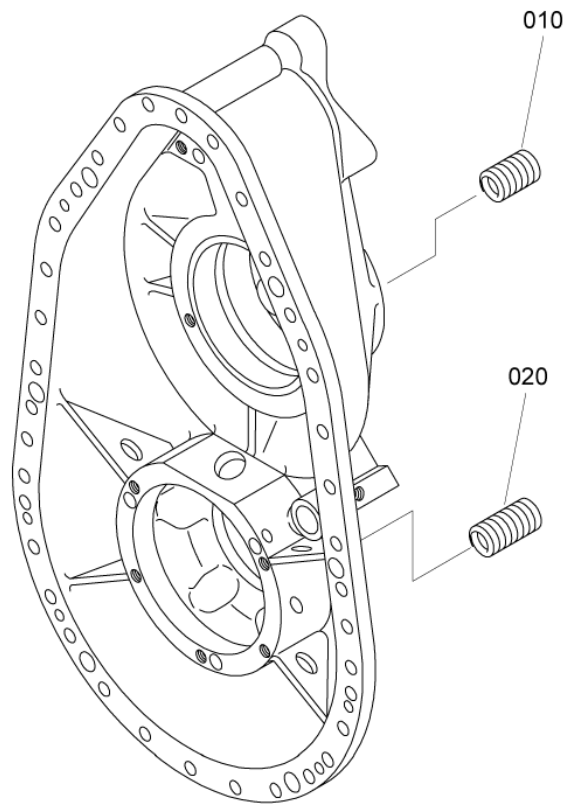

CASING,REAR,REDUCT. GEAR
Figure 02