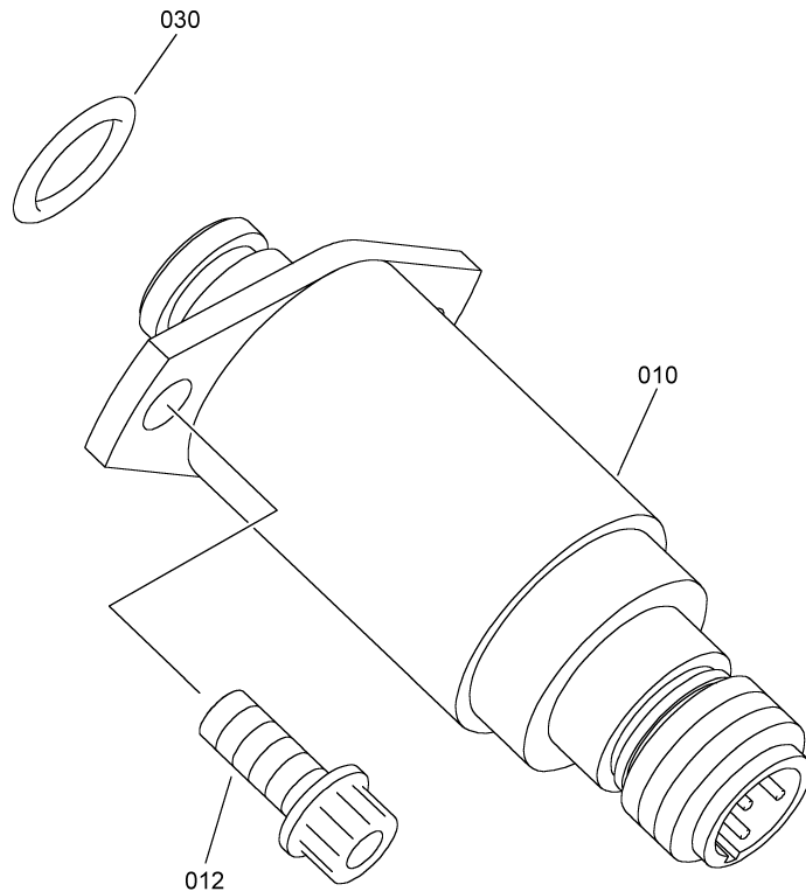

INST.,SWITCH,LOW OIL PRESSURE
Figure 01

TURBOMECA ARRIEL 2 C1

MAINTENANCE SPARE PARTS CATALOG

FIGURE ITEM	PART NUMBER	AIRL. STOCK No.	DESCRIPTION	EFFECT	QTY
			1 2 3 4 5 6 7		
01 -001	-		INST.,SWITCH,LOW OIL PRESSURE NON PROCURABLE REFER TO CHAP. 79-00-00 FIG.01 ITEM 040		RF
010	8557-1		. SWITCH,LOW OIL PRESSURE - V98505 (9550170830) NON REPAIRABLE		1
012	EN3686050016		ATTACHING PARTS . SCREW - VI9005 (9836405016) ***		2
030	46012A01000		. PACKING,PREFORMED - VF0111 (9794410100)		1

- ITEM NOT ILLUSTRATED