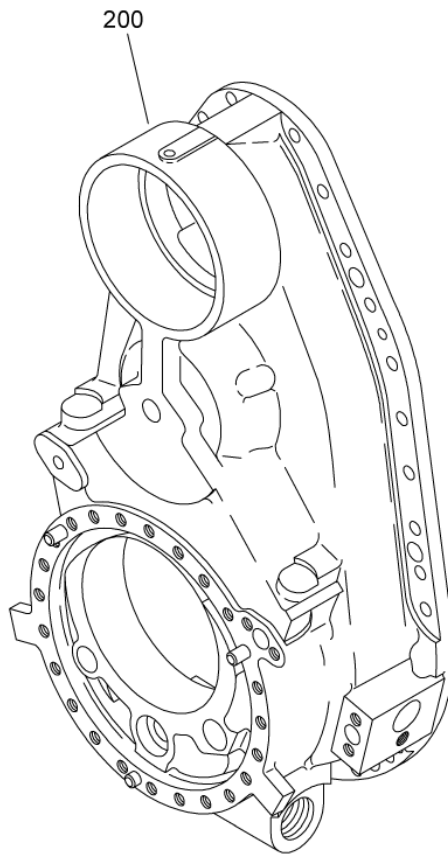

CASING ASSY,FRONT,EQUIPPED
Figure 01