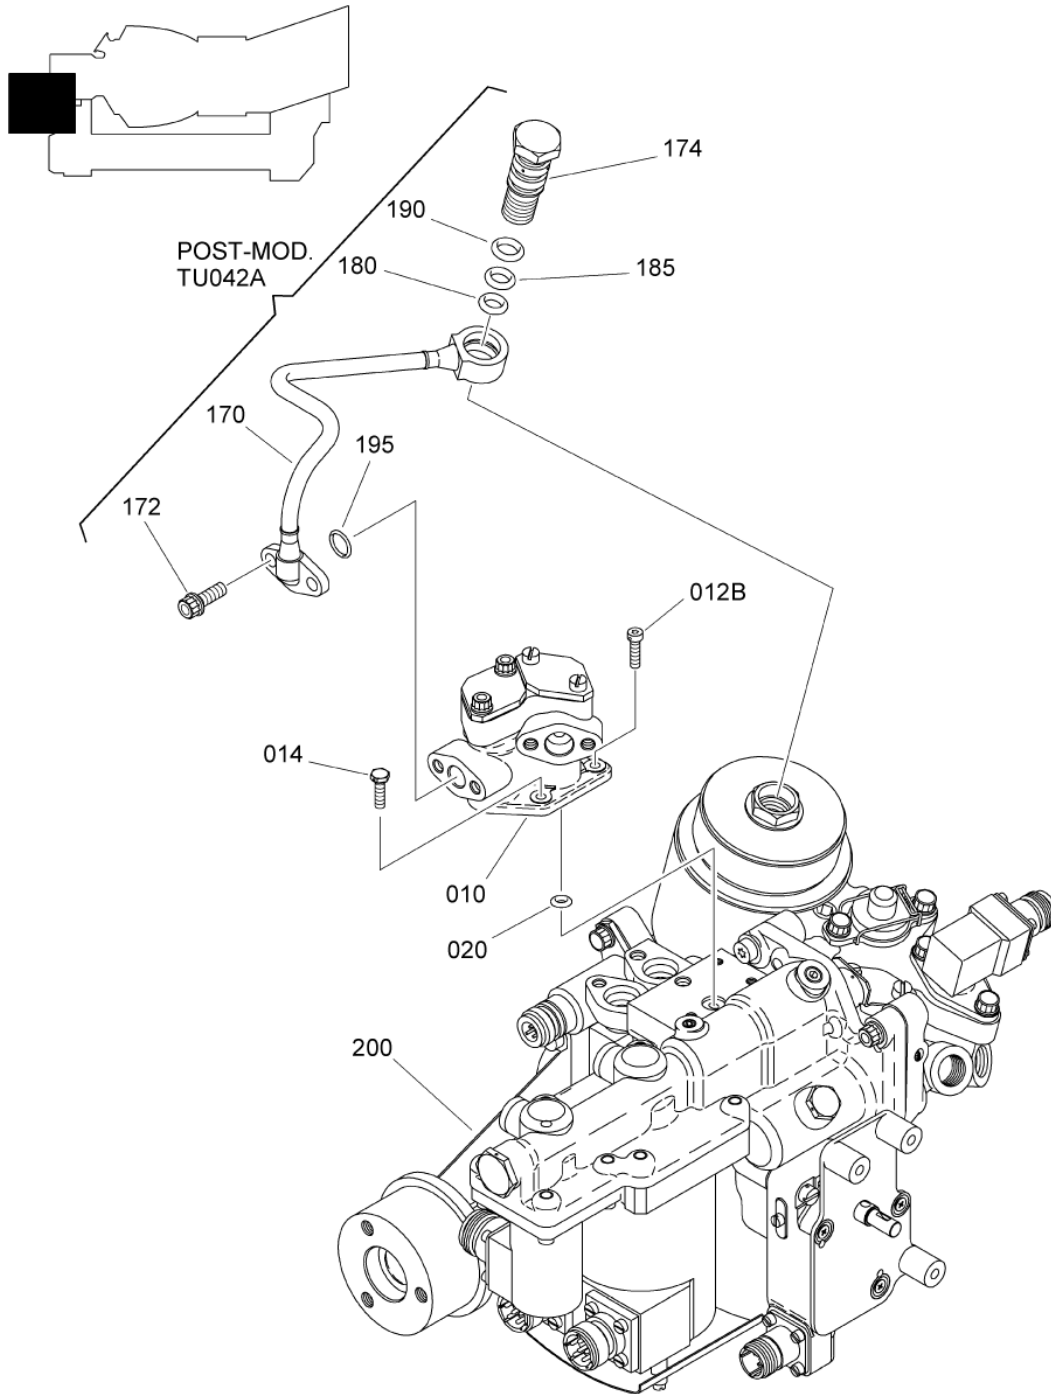

PUMP AND METERING VALVE ASSY
Figure 02