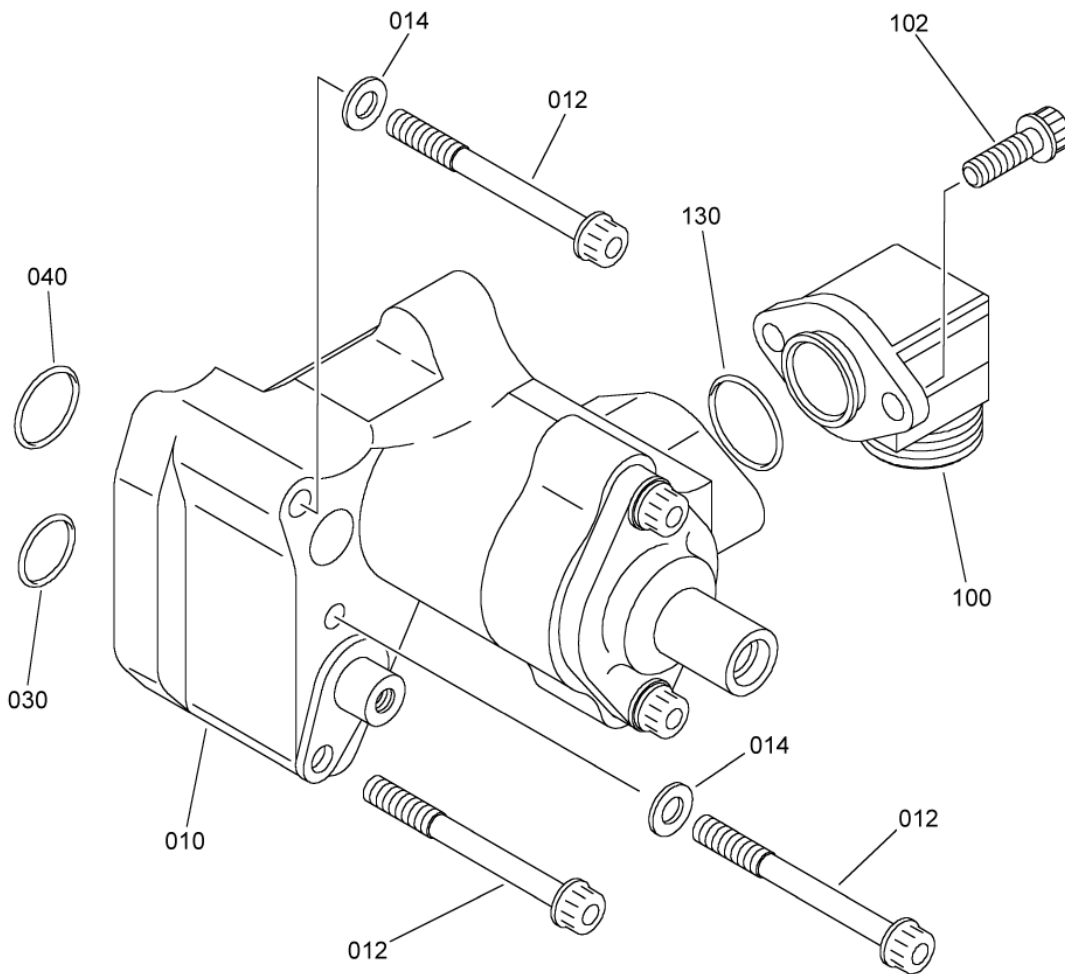

- ITEM NOT ILLUSTRATED

INST., VALVE ASSY
Figure 01

SAFRAN HELICOPTER ENGINES

ARRIEL 2 C1

MAINTENANCE SPARE PARTS CATALOG

FIGURE ITEM	PART NUMBER	AIRL. STOCK No.	DESCRIPTION	EFFECT	QTY
			1 2 3 4 5 6 7		
01 -001	-		INST.,VALVE ASSY NON PROCURABLE REFER TO CHAP. 79-00-00 FIG.01 ITEM 020		RF
010	0292727180		. VALVE ASSY REPAIRABLE PRE TU 019A (AE 44625 AVT 1)		1
-010A	0292727300		. VALVE ASSY REPAIRABLE POST TU 019A (AE 44625 AVT 1) REFER TO CHAP.79-25-01 FOR DETAILS		1
012	EN3686050050		ATTACHING PARTS . SCREW - VI9005 (9836405050)		3
014	23112CF050		. WASHER - VF0111 (9975050024) ***		2
030	46012A01060		. PACKING,PREFORMED - VF0111 (9794410106)		1
040	46012A01250		. PACKING,PREFORMED - VF0111 (9794410125)		1
100	0292720630		. UNION,FLANGE		1
102	EN3686050016		ATTACHING PARTS . SCREW - VI9005 (9836405016) ***		2
130	46012A01500		. PACKING,PREFORMED - VF0111 (9794410150)		1