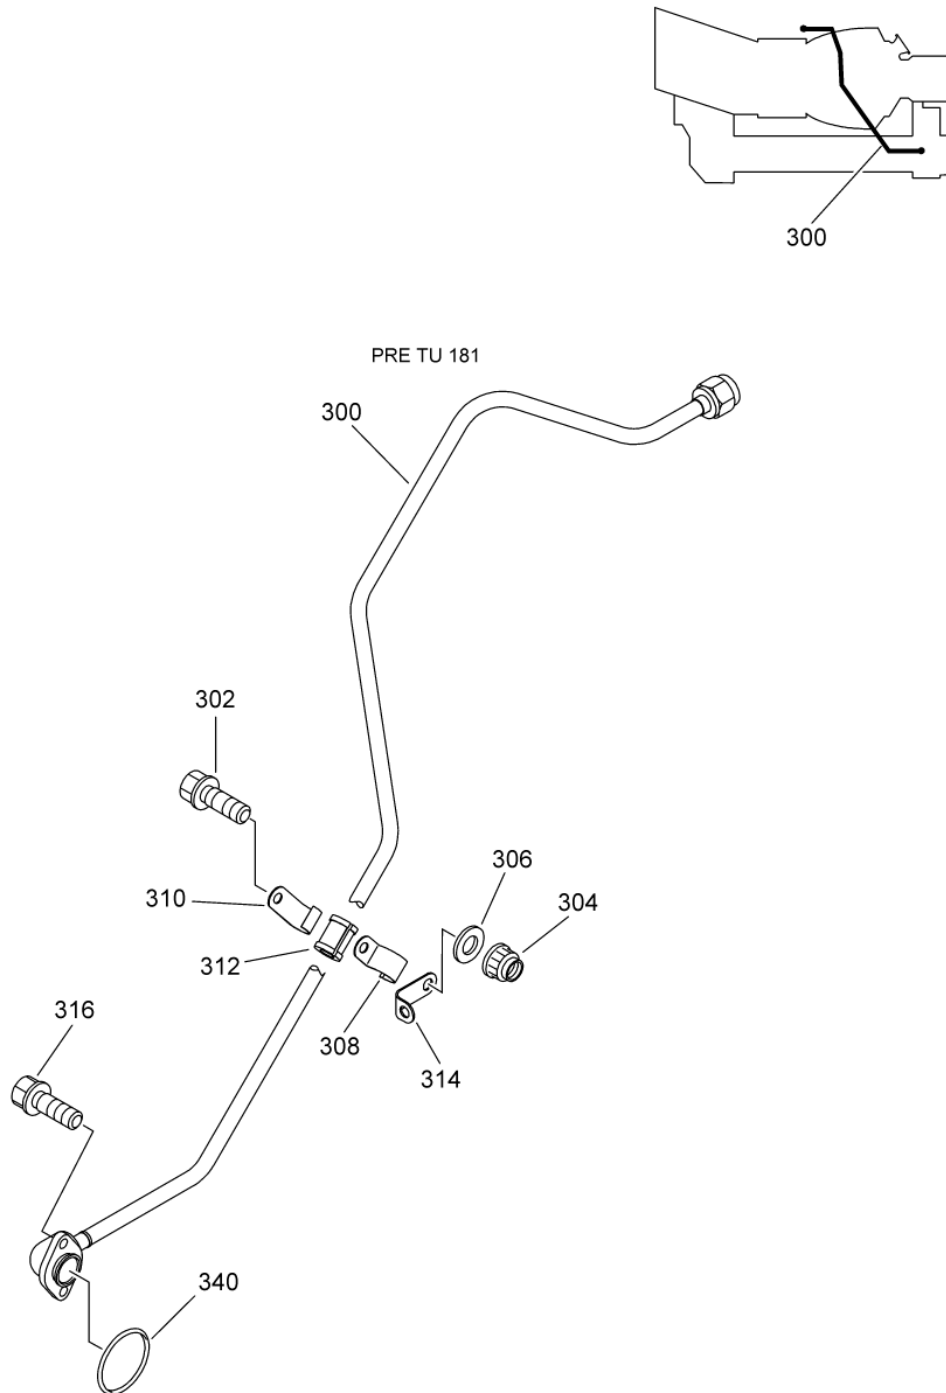

INST.,PIPES,OIL
Figure 01 (Sheet 2/2)

SAFRAN HELICOPTER ENGINES

ARRIEL 2 C1

MAINTENANCE SPARE PARTS CATALOG

FIGURE ITEM	PART NUMBER	AIRL. STOCK No.	DESCRIPTION	EFFECT	QTY
			1 2 3 4 5 6 7		
01					
-001	-		INST.,PIPES,OIL NON PROCURABLE REFER TO CHAP. 79-00-00 FIG.01 ITEM 030		RF
010	0292727240		. PIPE,OIL,FRONT BEARING SUPPLY		1
012	EN3686050014		ATTACHING PARTS . SCREW - VI9005 (9836405014) ***		2
030	46012A00560		. PACKING,PREFORMED - VF0111 (9794410056)		1
050	0292727320		. PIPE,OIL SUPPLY		1
052	EN3686050026		ATTACHING PARTS . SCREW - VI9005 (9836405026)		2
054	EN3686050014		. SCREW - VI9005 (9836405014) ***		2
070	9932307060		. . PLUG ASSY,AN		1
080	46012A00750		. PACKING,PREFORMED - VF0111 (9794410075)		1
090	46012A00750		. PACKING,PREFORMED - VF0111 (9794410075)		1
100	0292727330		. PIPE,OIL,REAR BEARING SUPPLY PRE TU 181 (AE 93952)		1
-100A	0292727280		. PIPE,OIL,REAR BEARING SUPPLY ALTERNATE ITEM 100		1
-100B	0292720860		. PIPE,OIL,REAR BEARING SUPPLY POST TU 181 (AE 93952) PRE TU198 (AE 109838)		1
-100C	0292720920		. PIPE,OIL,REAR BEARING SUPPLY POST TU198 (AE 109838)		1
-102	23320CA050		. LOCKING WIRE - VF0111 (9997405001) POST ACR (AE 109945)		AR
-105	0000130950		DELETED		
105A	0000130960		. . RING,RETAINING PART OF ITEM 100		1
-105B	0000130830		. . RING,RETAINING PART OF ITEM 100A		1
110	0000267000		. . NUT,UNION,EQUIPPED PART OF ITEMS 100 100A		1
-110A	0000260060		. . NUT,UNION,EQUIPPED PART OF ITEM 100B		1
112	01325164009		. . . THREAD,INSERT - VF1699 (0000190420) PART OF ITEM 110		1
-112A	01329144001		. . . THREAD,INSERT - VF1699 (0000190050) PART OF ITEM 110A		1
140	46012A00750		. PACKING,PREFORMED - VF0111 (9794410075) PRE TU 181 (AE 93952)		2
-140A	46012A00750		. PACKING,PREFORMED - VF0111 (9794410075) POST TU 181 (AE 93952)		1
150	0292727250		. PIPE,SCAVENGE,REAR BEARING PRE TU 181 (AE 93952)		1

- ITEM NOT ILLUSTRATED