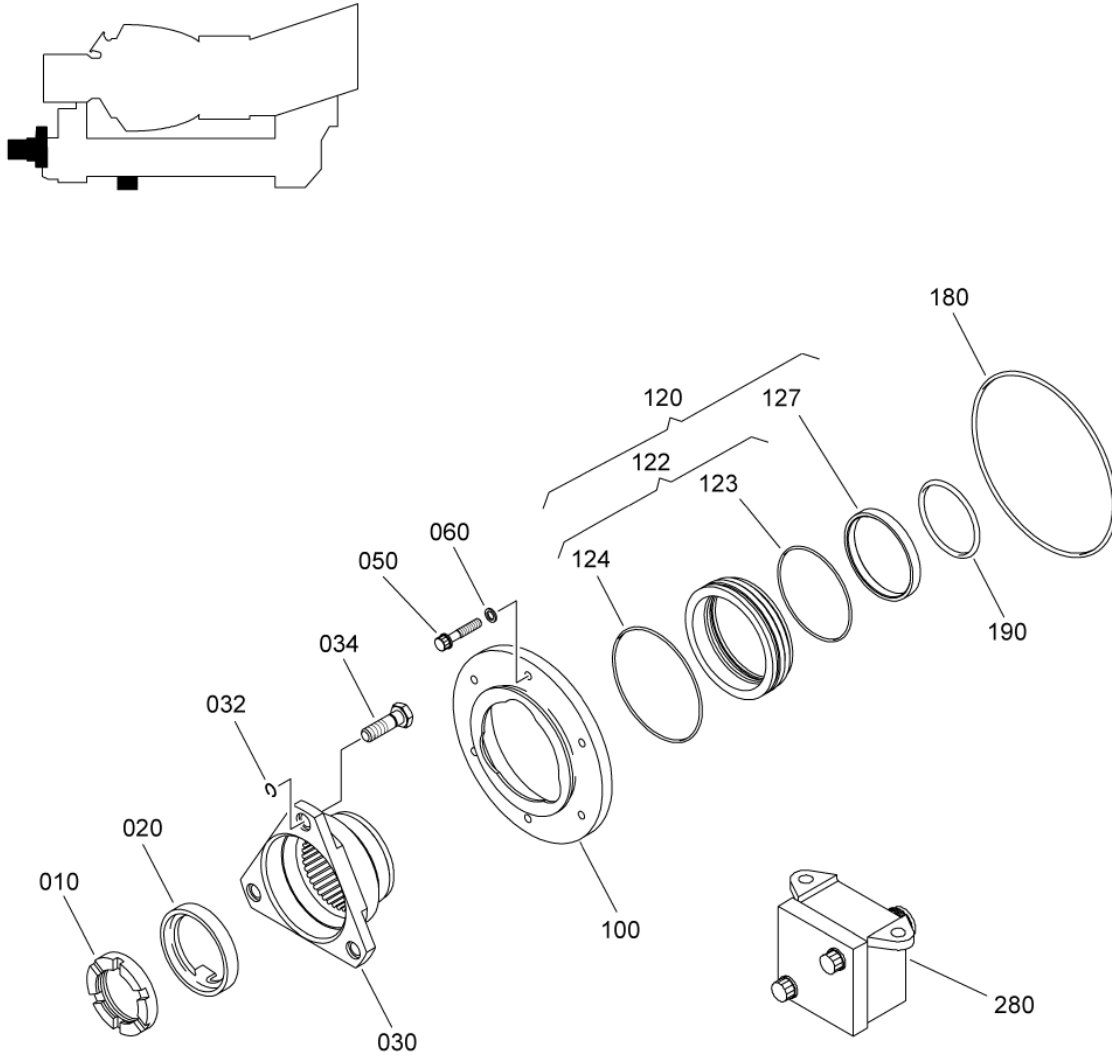

INST.,POWER SHAFT
Figure 01

SAFRAN HELICOPTER ENGINES

ARRIEL 2 C1

MAINTENANCE SPARE PARTS CATALOG

FIGURE ITEM	PART NUMBER	AIRL. STOCK No.	DESCRIPTION							EFFECT	QTY
			1	2	3	4	5	6	7		
01											
-001	-										RF
010	9879045028										1
020	9749045031										1
030	0292108260										1
-030A	0292127650										1
-030B	0292109010										1
-030C	0292117260										1
032	9745008005										3
034	0292102900										3
050	EN3686050026										6
060	9752005044										6
100	0292102940										1
120	0292108170										1
-120A	0292101580										1
-120B	-										1
122	79008-1										1
-122A	79008-2										1
123	140-517										1
-123A	140-567										1
124	146517										1

- ITEM NOT ILLUSTRATED