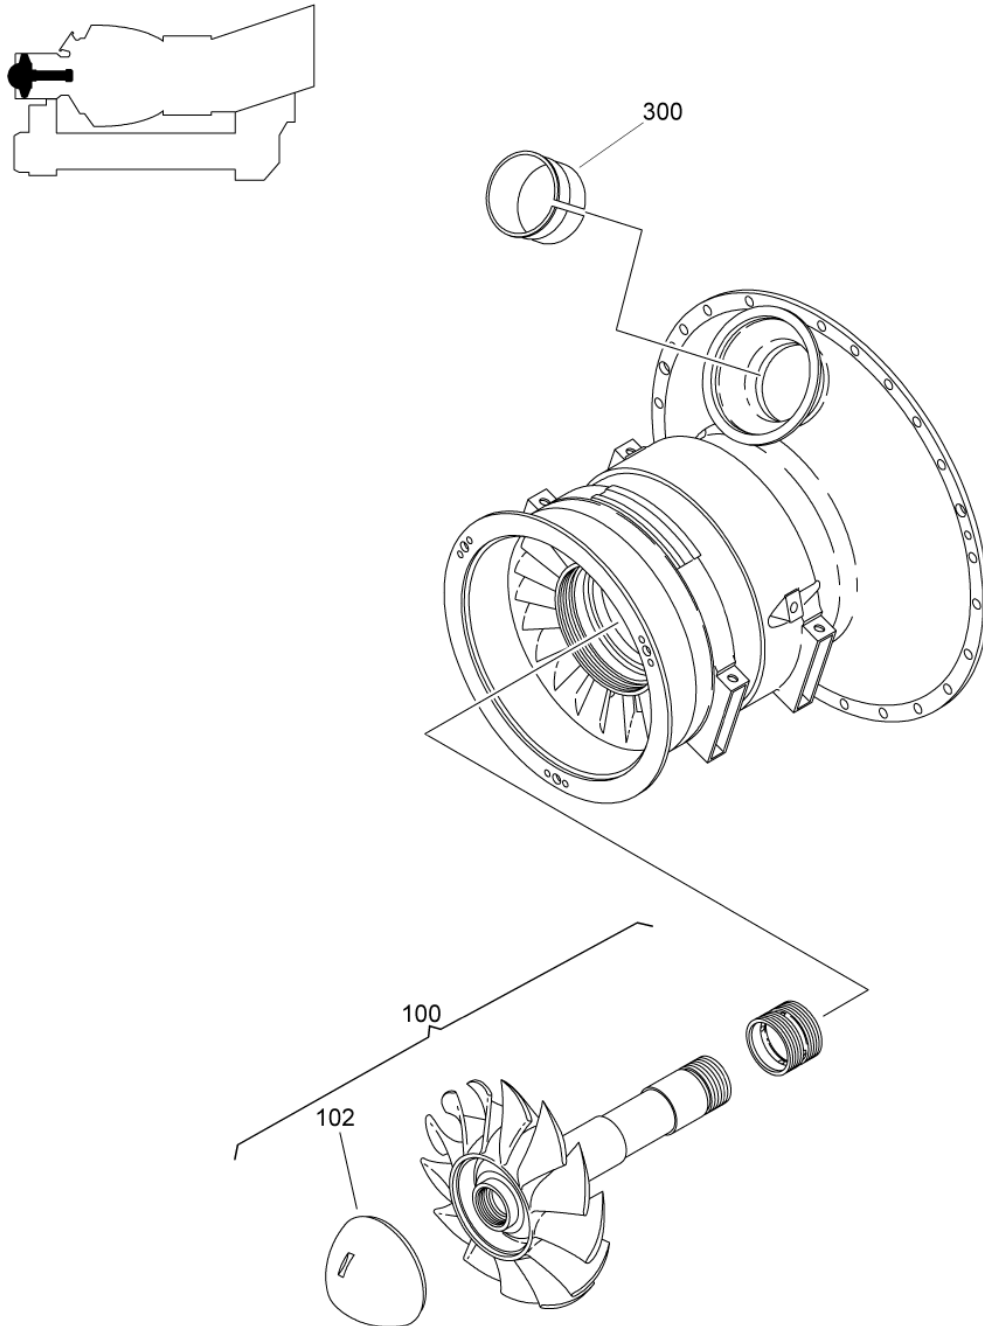

MODULE,COMPRESSOR
Figure 01