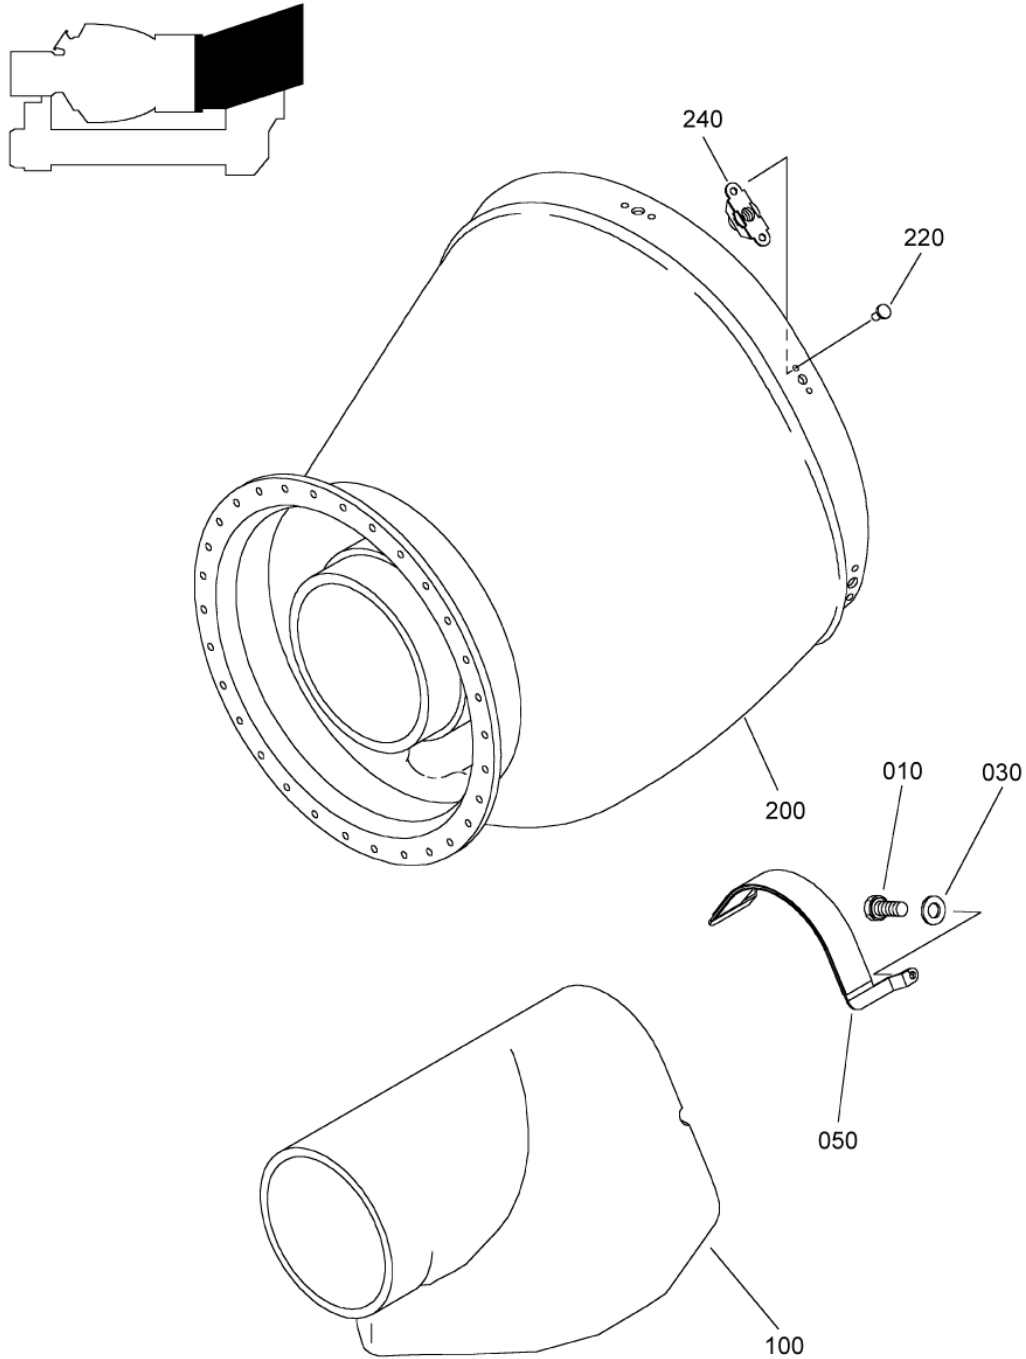

PIPE, EXHAUST
Figure 01

SAFRAN HELICOPTER ENGINES

ARRIEL 2 C1

MAINTENANCE SPARE PARTS CATALOG

FIGURE ITEM	PART NUMBER	AIRL. STOCK No.	DESCRIPTION	EFFECT	QTY
			1 2 3 4 5 6 7		
01					
-001	0292815000		PIPE,EXHAUST REPAIRABLE REFER TO CHAP. 72-00-00 FIG.01 ITEM 070		RF
010	EN3613-050012		. SCREW - VI9005 (9836505012)		2
030	23112CF050		. WASHER - VF0111 (9975050024)		2
050	0292808740		. STRAP PRE ACR (AE 68369)		1
-050A	0292817480		. STRAP POST ACR (AE 68369)		1
100	0292827110		. SHIELD,HEAT		1
-100A	0292827120		. SHIELD,HEAT ALTERNATE ITEM 100		1
200	0292817330		. PIPE,EXHAUST REPAIRABLE		1
220	21217CA2405		. . RIVET - VF0111 (9961240521)		14
240	9560128730		. . ANCHOR NUT 9560128730 IS THE SAFRAN HE PART NUMBER FOR: VF0224 - 5080LATE10CMK-BD		7

- ITEM NOT ILLUSTRATED