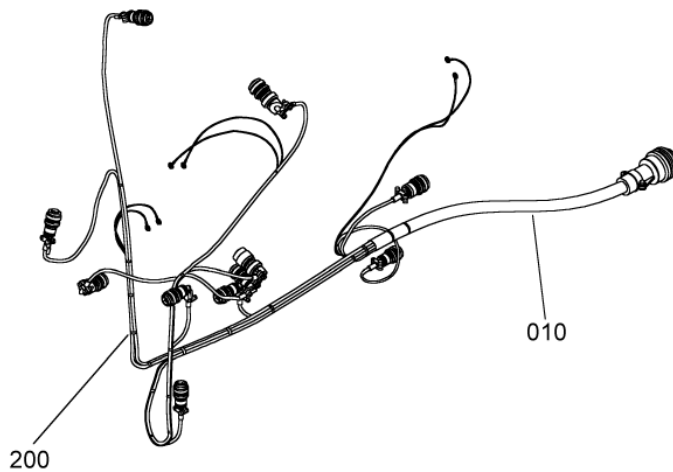

INST.,ELECTRIC HARNESSSES
Figure 01 (Sheet 1/5)