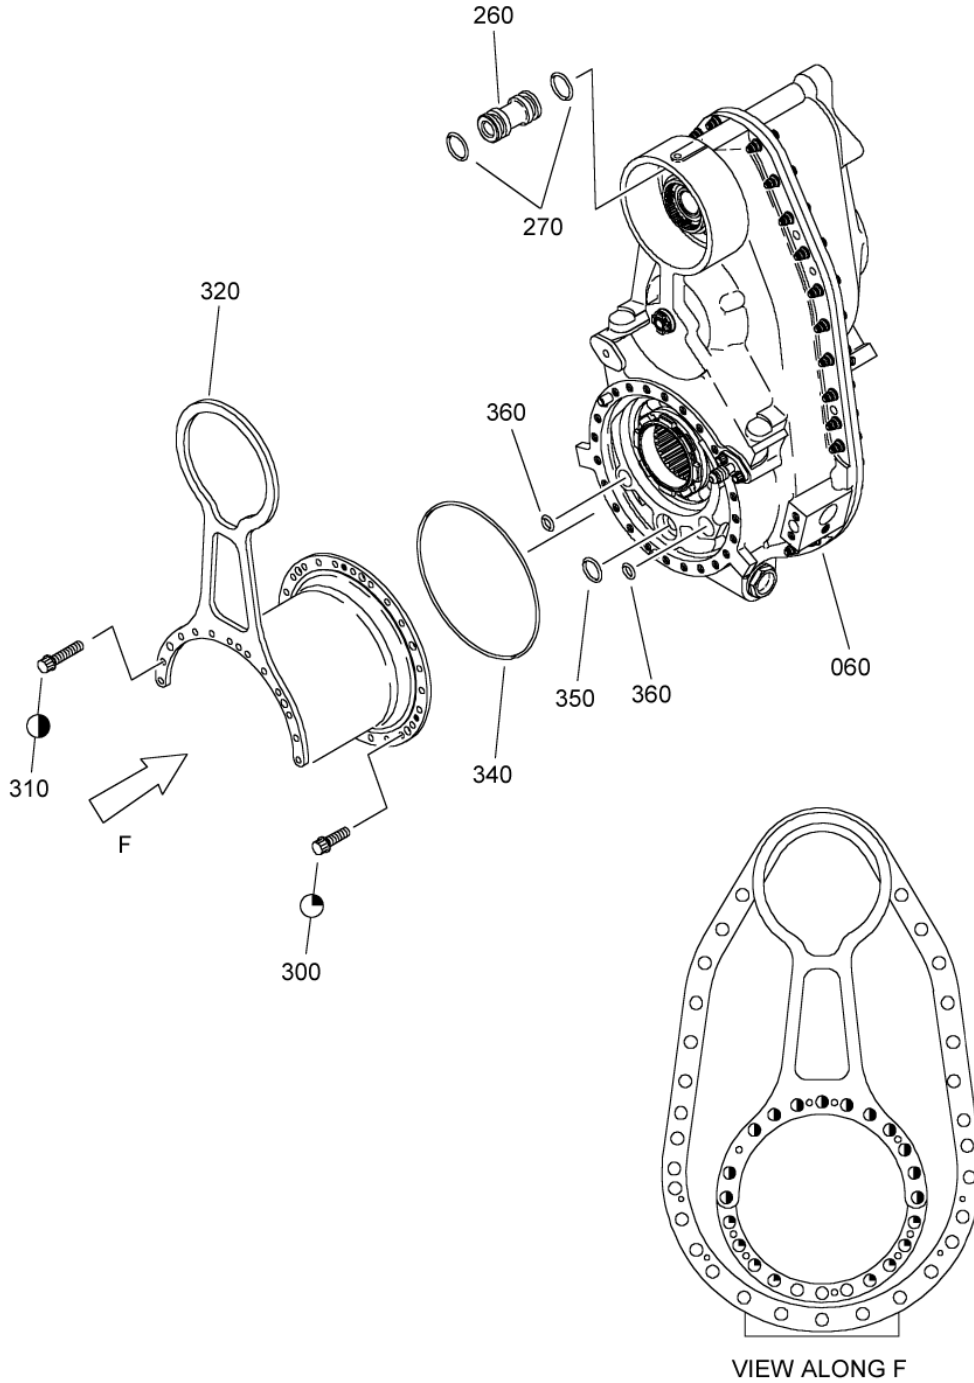

ENGINE, UNDRESSED
Figure 01 (Sheet 3/3)