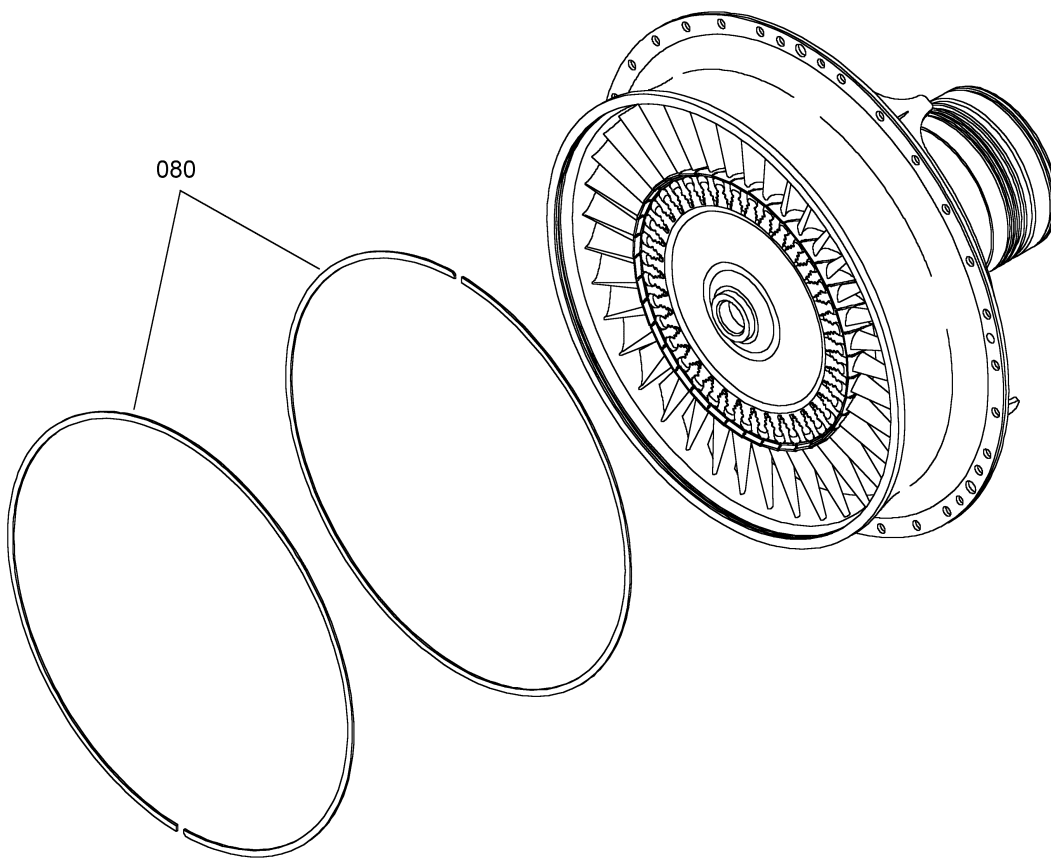

MODULE, POWER TURBINE
Figure 01

TURBOMECA ARRIEL 2 C1

MAINTENANCE SPARE PARTS CATALOG

FIGURE ITEM	PART NUMBER	AIRL. STOCK No.	DESCRIPTION	EFFECT	QTY
			1 2 3 4 5 6 7		
01 -001	70BM041720		MODULE,POWER TURBINE REPAIRABLE		RF
080	A17761-241-2		REFER TO CHAP. 72-00-00 FIG.01 ITEM 050 . SEGMENT - VK1209 (9560163940)		2

- ITEM NOT ILLUSTRATED