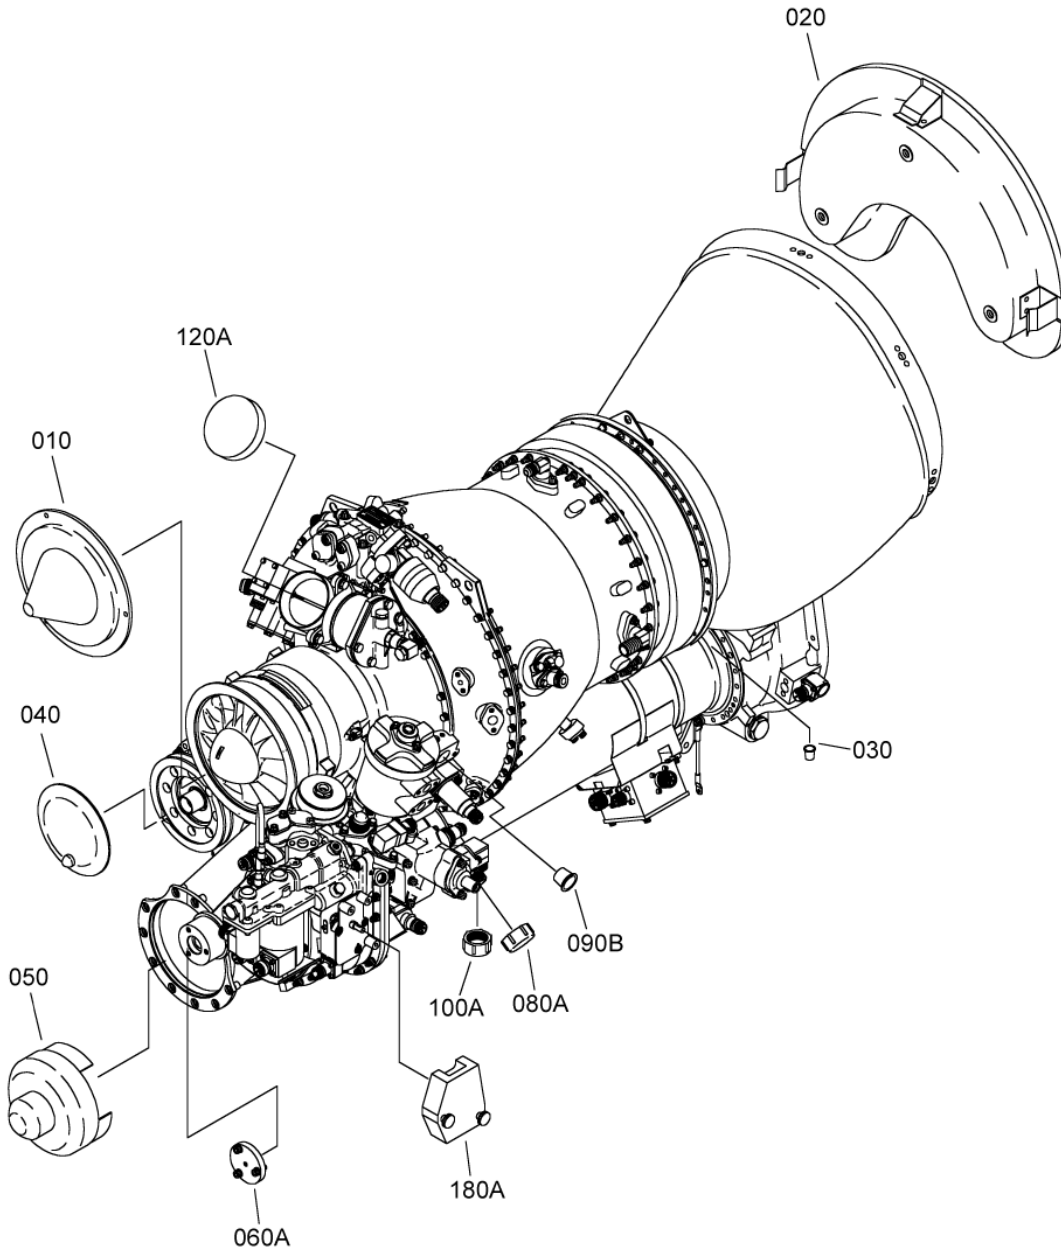

KIT, BLANKS
Figure 01 (Sheet 1/3)