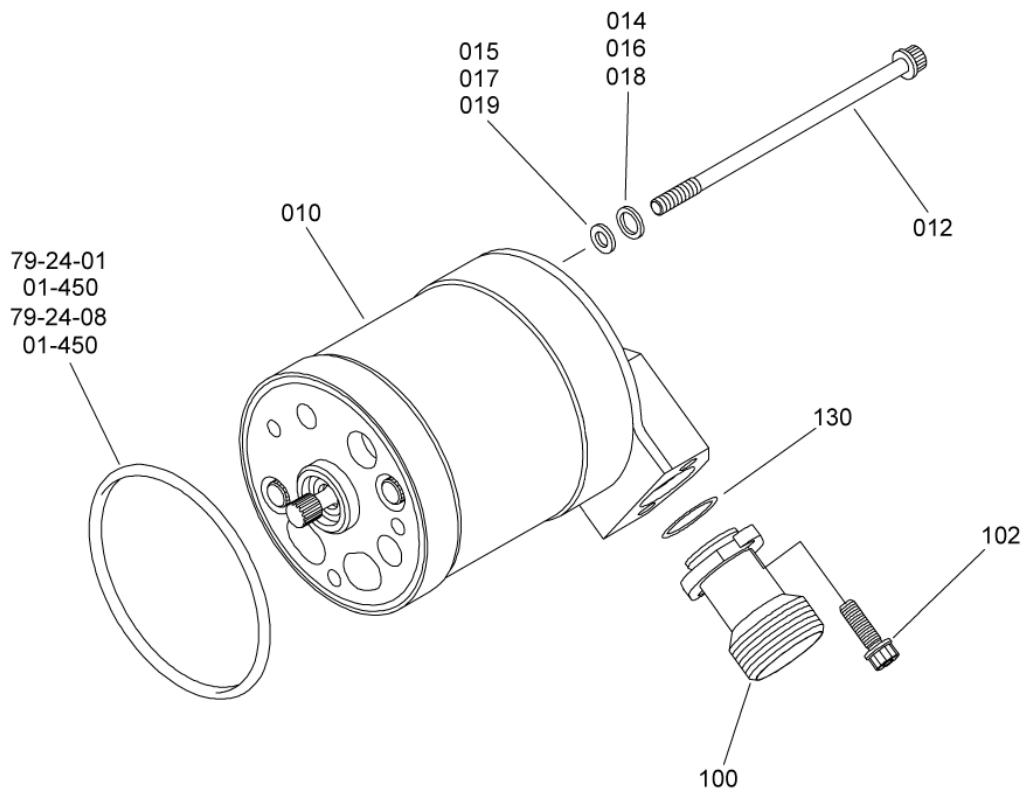

INST., OIL PUMP
Figure 01 (Sheet 1/2)