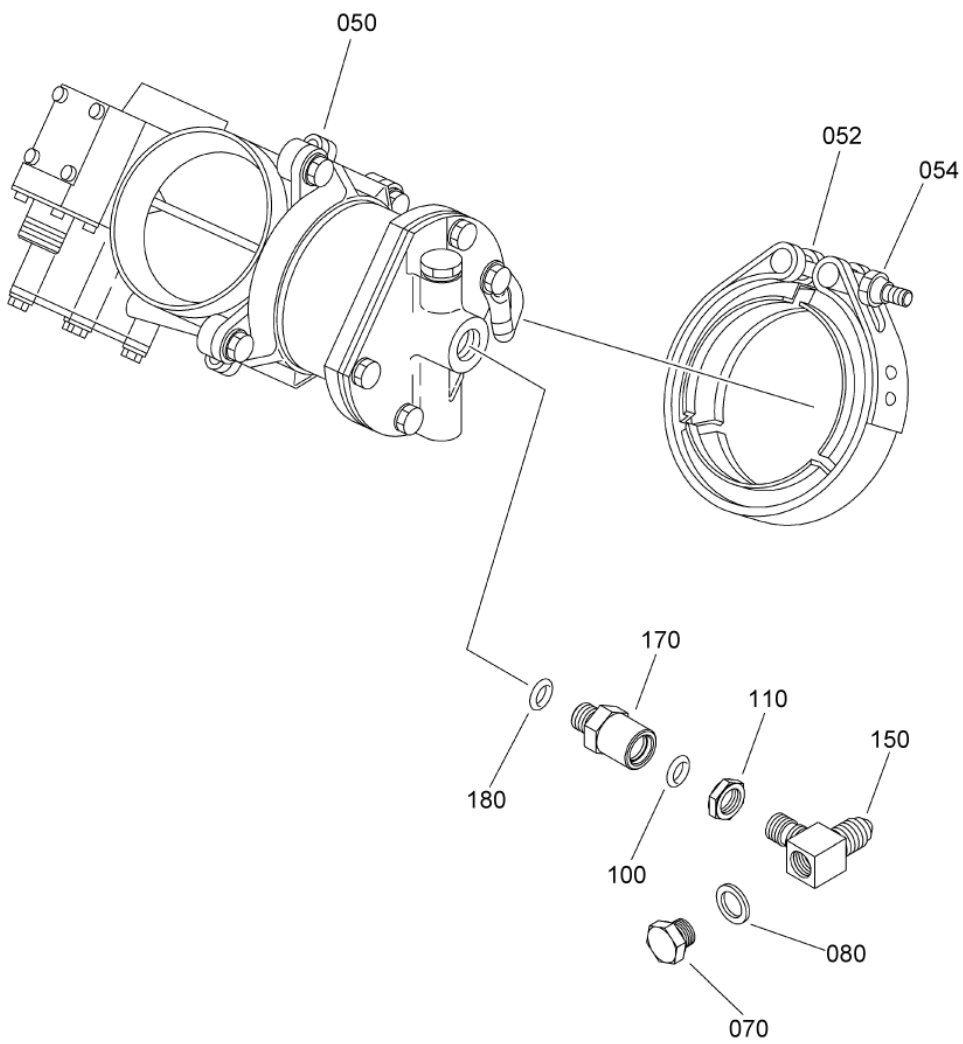

INST.,BLEED VALVE
Figure 01

SAFRAN HELICOPTER ENGINES

ARRIEL 2 C1

MAINTENANCE SPARE PARTS CATALOG

FIGURE ITEM	PART NUMBER	AIRL. STOCK No.	DESCRIPTION	EFFECT	QTY
			1 2 3 4 5 6 7		
01					
-001	-		INST.BLEED VALVE NON PROCURABLE REFER TO CHAP. 75-00-00 FIG.01 ITEM 020		RF
050	3162-300		. BLEED VALVE - VF1976 (9550158250) REPAIRABLE PRE ACR (AE 62892) PRE TU 085 (AE 49820)		1
-050A	7000		. BLEED VALVE - V90827 (9550164950) NON REPAIRABLE NON PROCURABLE PRE TU 085 (AE 49820) PRE ACR (AE 62892)		1
-050B	40EB03		. BLEED VALVE - VFANU6 (9550002500) REPAIRABLE POST ACR (AE 62892) ALTERNATE ITEMS 050 050A		1
-050C	1354000		. BLEED VALVE - VF1976 (9550178680) REPAIRABLE POST TU 085 (AE 49820) OPTIONAL REFER TO FIG.02 FOR DETAILS		1
052	C6048-25.B-ISO		ATTACHING PARTS . COLLAR - VF6275 (9560125160) ***		1
054	EN3196-050		. . NUT - VI9005 (9867500501)		1
070	9786510100		. PLUG,THREADED		1
080	9752100100		. SEAL		1
100	9794080203		. PACKING,PREFORMED		1
110	9867201000		. NUT		1
150	0292680640		. UNION,3 WAY		1
170	0292680570		. SPACER		1
180	9794080203		. PACKING,PREFORMED		1

- ITEM NOT ILLUSTRATED