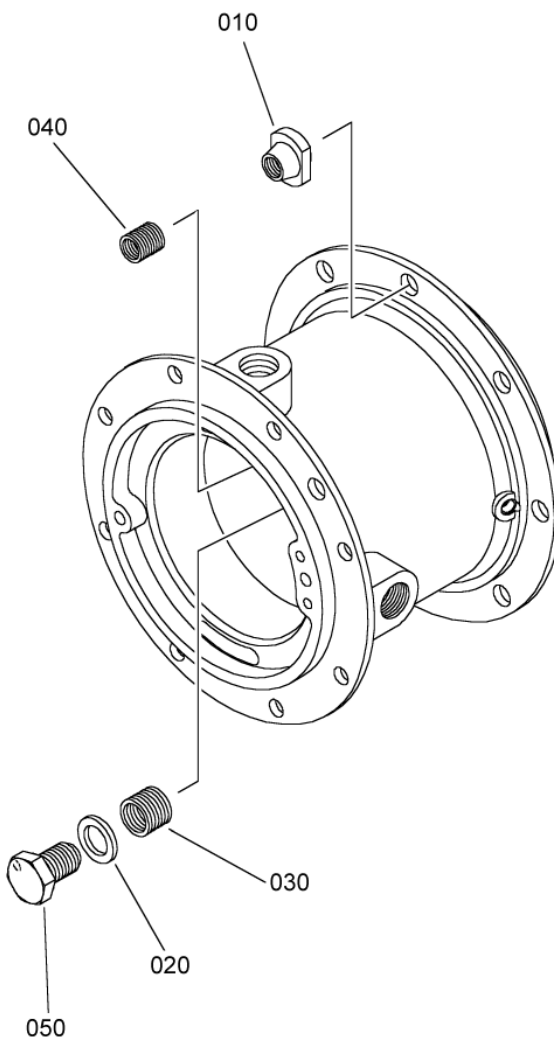

HOUSING, REAR BEARING
Figure 02

TURBOMECA ARRIEL 2 C1

MAINTENANCE SPARE PARTS CATALOG

FIGURE ITEM	PART NUMBER	AIRL. STOCK No.	DESCRIPTION	EFFECT	QTY
			1 2 3 4 5 6 7		
02					
-001	0292517110		HOUSING,REAR BEARING REFER TO FIG. 01 ITEM 250		RF
010	EN2910-050		. ANCHOR NUT - VI9005 (9867600050)		8
020	9752100070		. SEAL		1
030	9729107101		. THREAD,INSERT		1
040	EN2944-050075		. THREAD,INSERT - VI9005 (9728050803)		6
050	0292510160		. JET		1

- ITEM NOT ILLUSTRATED