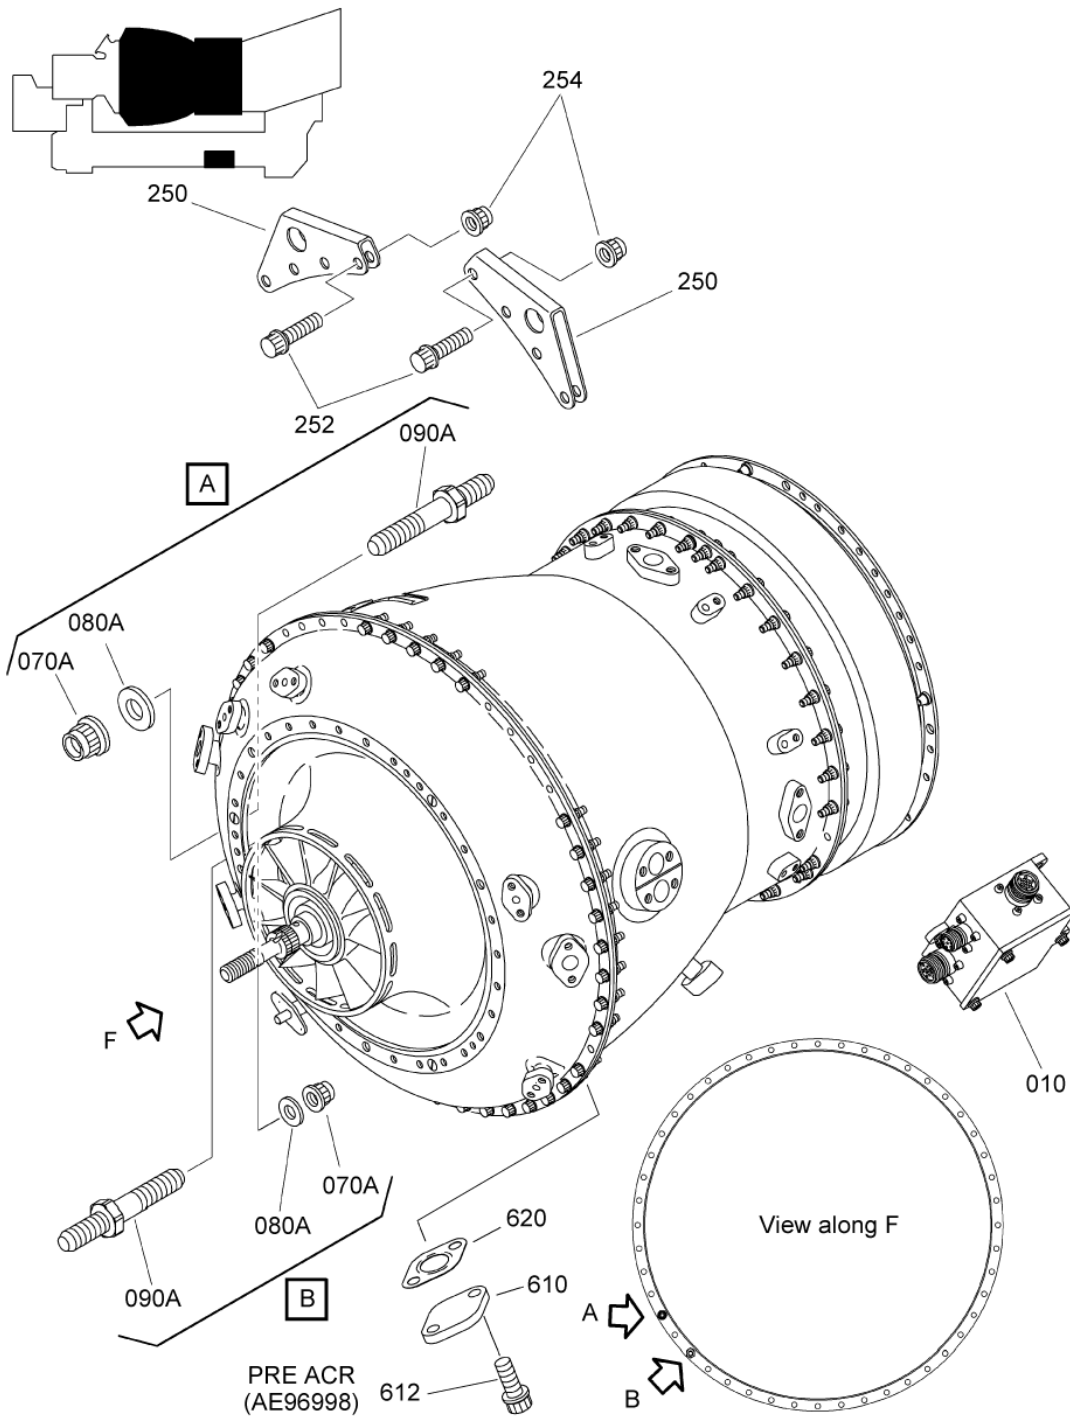

MODULE,GAS GENERATOR
Figure 01 (Sheet 1/3)