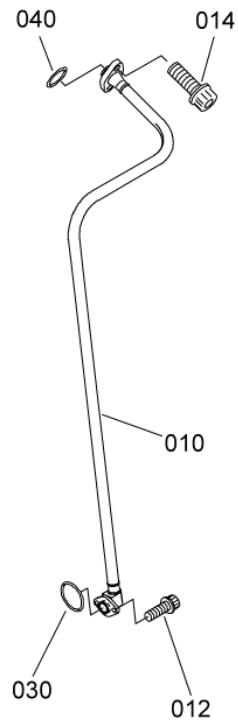

INST.,PIPES,FUEL
Figure 01 (Sheet 1/2)