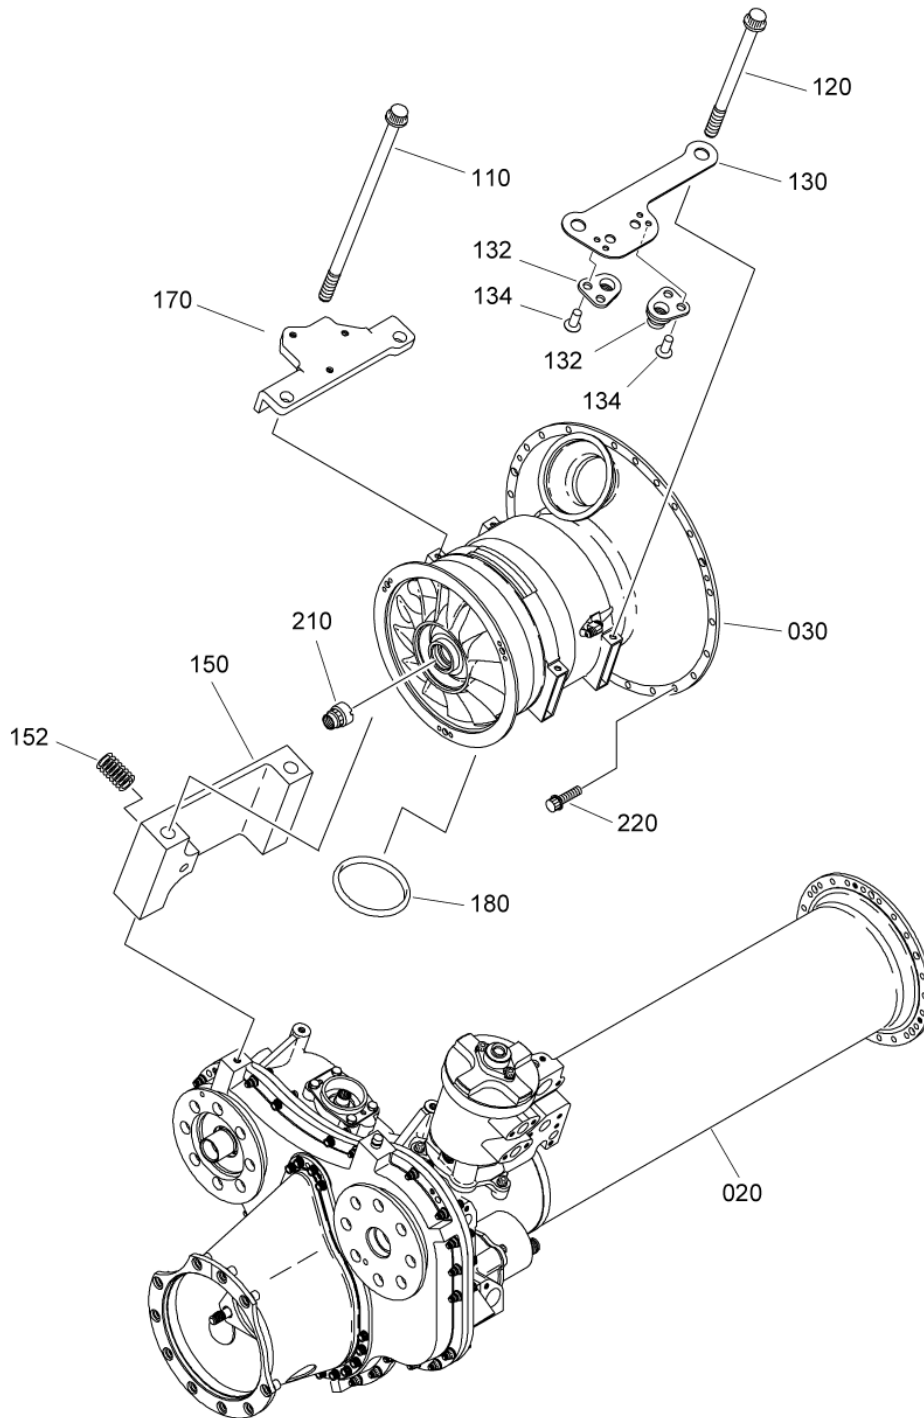

ENGINE, UNDRESSED
Figure 01 (Sheet 1/3)