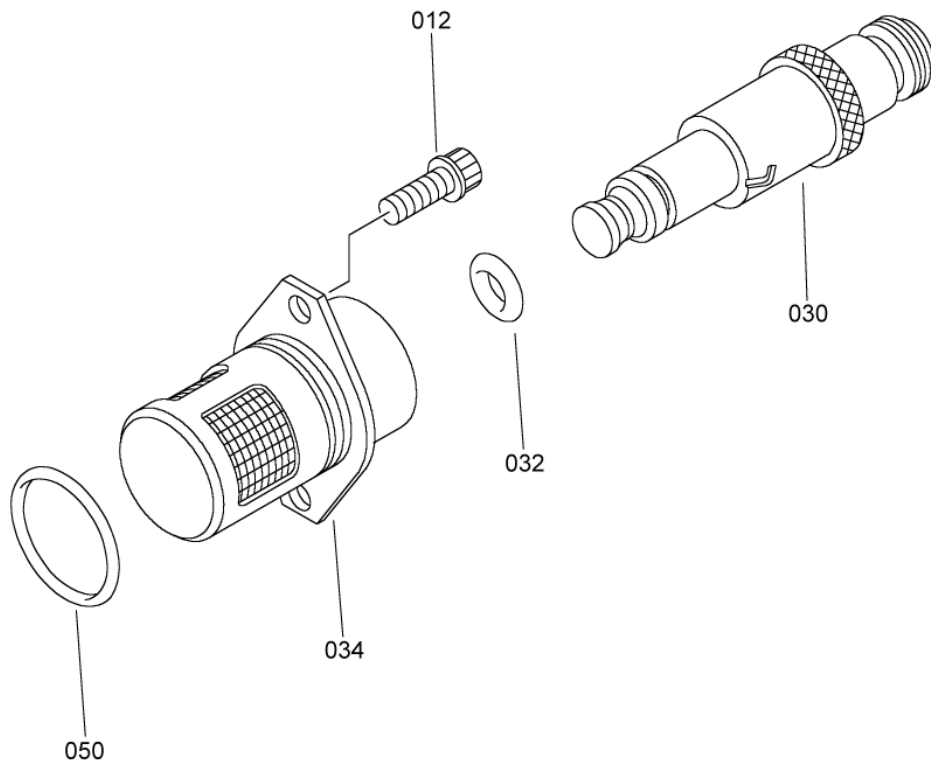

INST.,PLUGS,ELECTRIC MAGNETIC
Figure 01

TURBOMECA ARRIEL 2 C1

MAINTENANCE SPARE PARTS CATALOG

FIGURE ITEM	PART NUMBER	AIRL. STOCK No.	DESCRIPTION	EFFECT	QTY
			1 2 3 4 5 6 7		
01 -001	-		INST.,PLUGS,ELECTRIC MAGNETIC NON PROCURABLE REFER TO CHAP. 79-00-00 FIG.01 ITEM 050		RF
-010	4901-1		. PLUG ASSY,ELECTRIC MAGNETIC - VF9211 (9550171750) NON REPAIRABLE		1
012	EN3686050014		ATTACHING PARTS . SCREW - VI9005 (9836405014) ***		2
030	4930-1		. . HEAD,MAGNETIC - VF9211 (9520011546)		1
032	46012B00800		. . PACKING,PREFORMED - VF0111 (9794420080)		1
034	4910		. . RECEPTACLE - VF9211 (9520011520)		1
050	46012A02360		. PACKING,PREFORMED - VF0111 (9794410236)		1

- ITEM NOT ILLUSTRATED