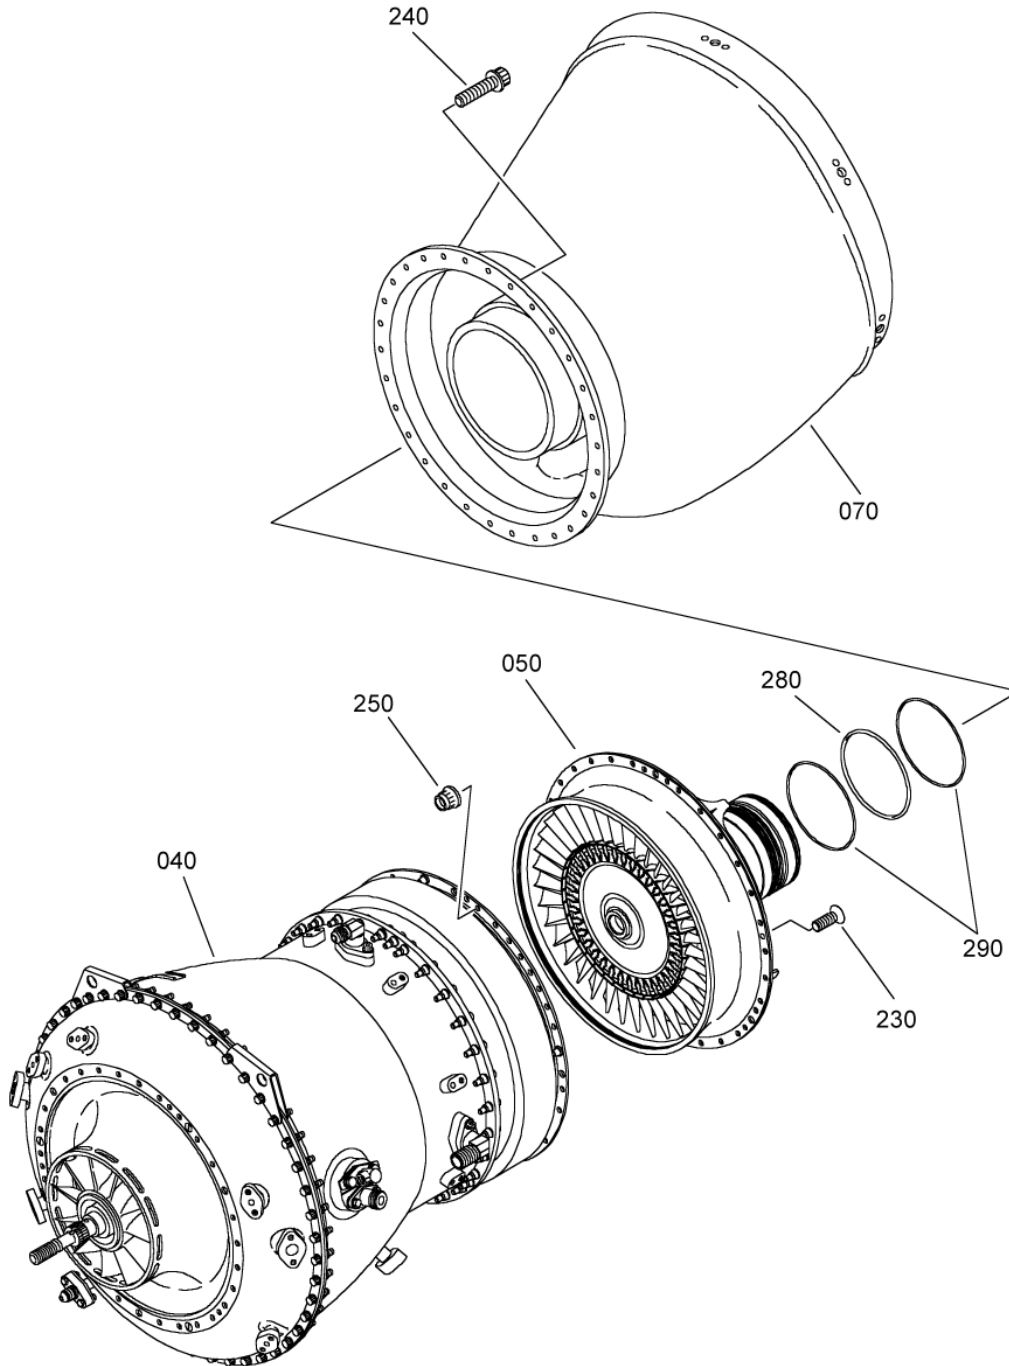

ENGINE, UNDRESSED
Figure 01 (Sheet 2/3)