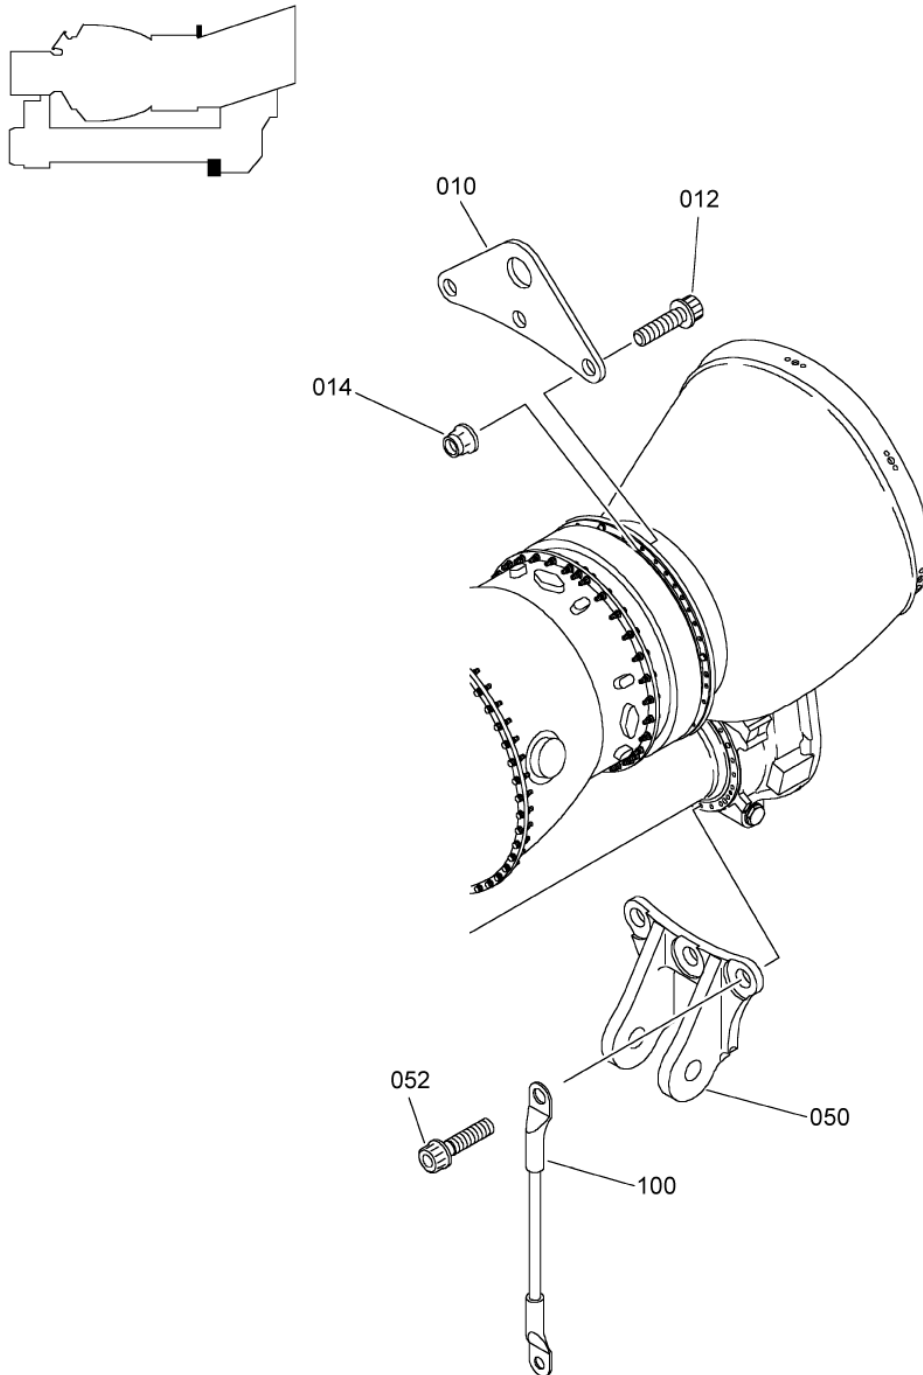

INST.,HOISTING,ATTACHING
Figure 01

TURBOMECA ARRIEL 2 C1

MAINTENANCE SPARE PARTS CATALOG

FIGURE ITEM	PART NUMBER	AIRL. STOCK No.	DESCRIPTION	EFFECT	QTY
			1 2 3 4 5 6 7		
01 -001	-		INST.,HOISTING,ATTACHING NON PROCURABLE REFER TO CHAP. 71-01-00 FIG.01 ITEM 010		RF
010	0292670180		. RING,HOISTING		1
012	EN3686050016		ATTACHING PARTS . SCREW - VI9005 (9836405016) PRE ACR (AE 48788)		3
-012A	EN3686050018		. SCREW - VI9005 (9836405018) PRE ACR (AE 65088) POST ACR (AE 48788)		3
-012B	EN3686050020		. SCREW - VI9005 (9836405020) POST ACR (AE 65088)		3
014	EN3377-050		. NUT - VI9005 (9867500500) ***		3
050	0301010860		. SUPPORT,FITTING		1
052	EN3686050020		ATTACHING PARTS . SCREW - VI9005 (9836405020) ***		3
100	0084117100		. BONDING BRAID		1

- ITEM NOT ILLUSTRATED