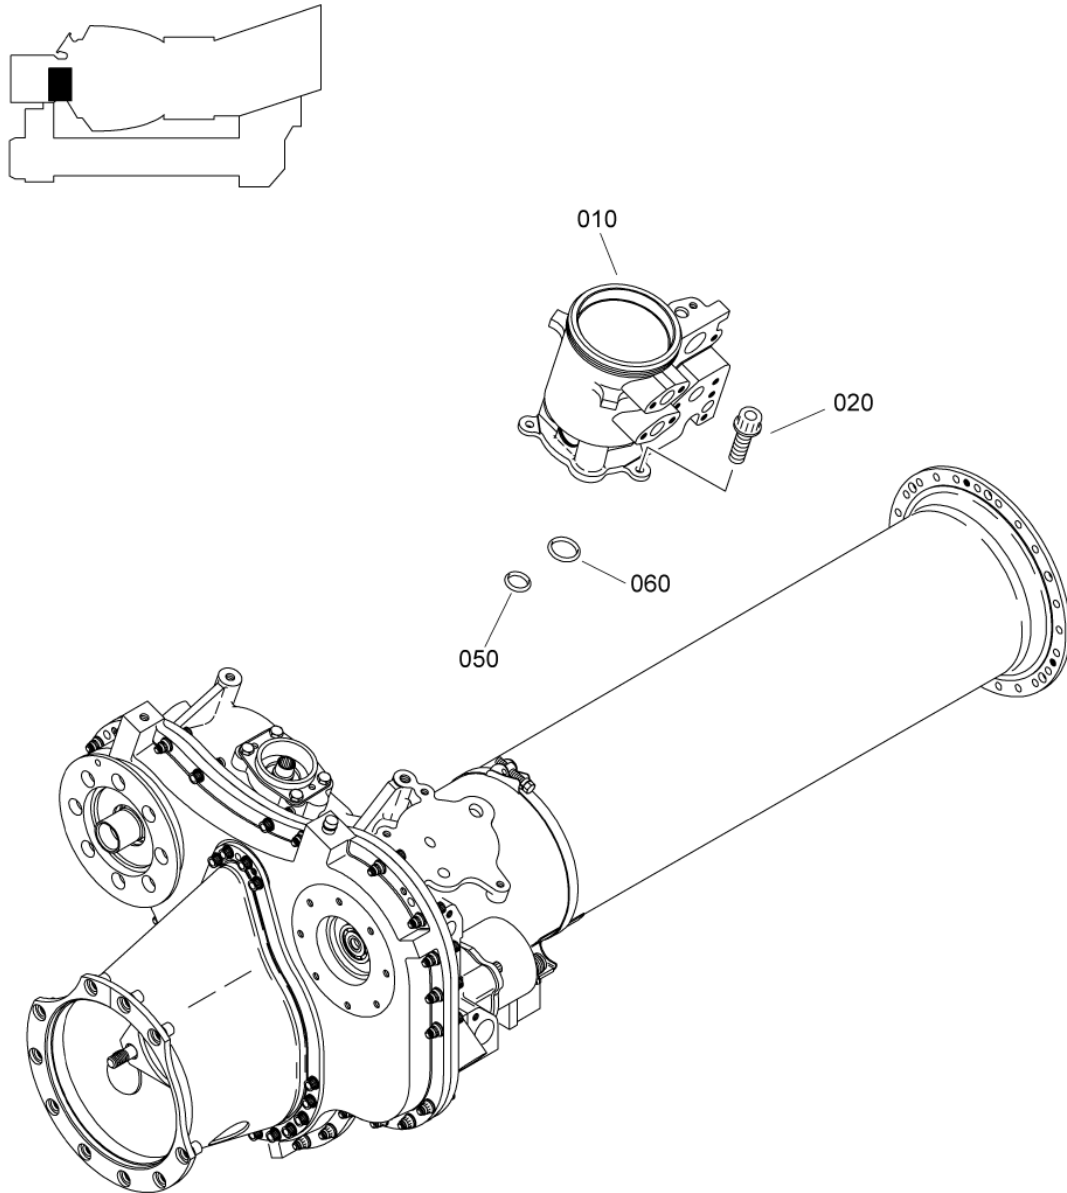

SAFRAN HELICOPTER ENGINES

ARRIEL 2 C1

MAINTENANCE SPARE PARTS CATALOG

FIGURE ITEM	PART NUMBER	AIRL. STOCK No.	DESCRIPTION	EFFECT	QTY
			1 2 3 4 5 6 7		
01 -880C	VIT7100040		. SENSOR,SPEED - VF6840 (9550175810) NON REPAIRABLE POST ACR (AE 47162) ATTACHING PARTS		1
882	EN3686050014		. SCREW - VI9005 (9836405014) ***		1
900	28460		. SHIM,PEEL - VF0183 (9560167230)		1
910	46012A01400		. PACKING,PREFORMED - VF0111 (9794410140)		1
940	0319140620		. PLUG ATTACHING PARTS		1
942	EN3686050014		. SCREW - VI9005 (9836405014) ***		1
960	46012A01400		. PACKING,PREFORMED - VF0111 (9794410140)		1
-990	-		. MODULE,ACCES. GEARBOX,UNDRESSED NON PROCURABLE PRE TU 078A (AE 48997) USE WITH ITEM 460		1
-990A	-		. MODULE,ACCES. GEARBOX,UNDRESSED NON PROCURABLE POST TU 078A (AE 48997) USE WITH ITEM 460A REFER TO FIG.02 FOR DETAILS		1

- ITEM NOT ILLUSTRATED

MODULE,ACCES. GEARBOX,UNDRESSED
Figure 02