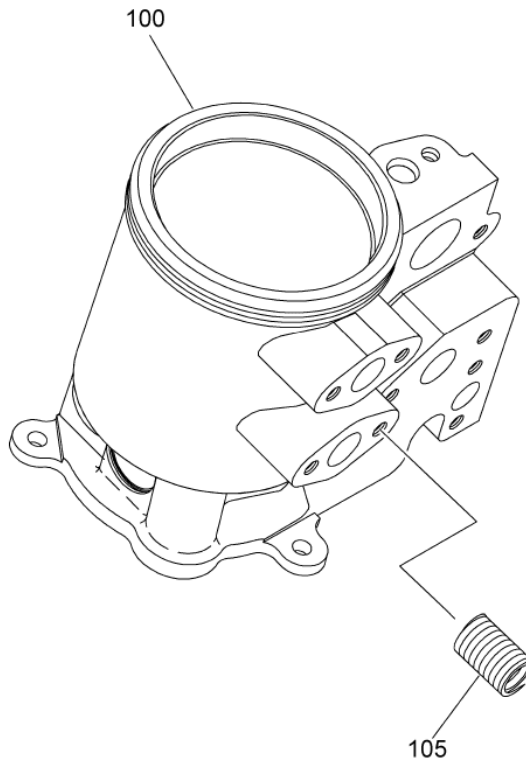

BASE PLATE ASSY,FILTER
Figure 01