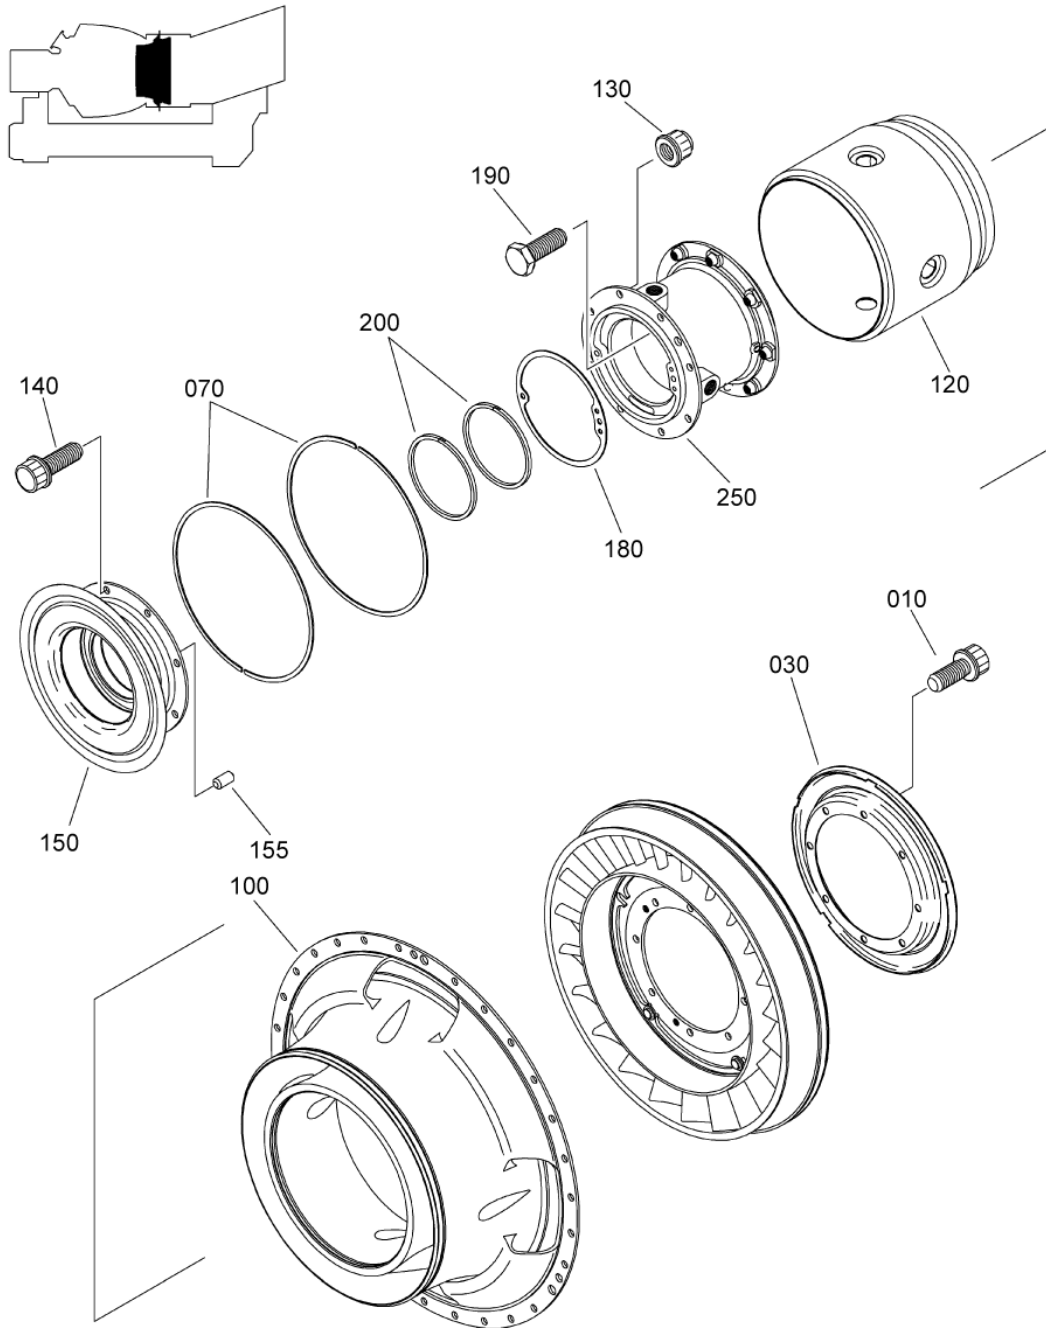

REAR BEARING ASSY,DRESSED
Figure 01

SAFRAN HELICOPTER ENGINES

ARRIEL 2 C1

MAINTENANCE SPARE PARTS CATALOG

FIGURE ITEM	PART NUMBER	AIRL. STOCK No.	DESCRIPTION	EFFECT	QTY
			1 2 3 4 5 6 7		
01					
-001	-		REAR BEARING ASSY,DRESSED NON PROCURABLE REFER TO CHAP. 72-43-00 FIG.02 ITEM 070		RF
010	EN3686050020		. SCREW - VI9005 (9836405020)		8
030	0292517060		. DEFLECTOR		1
070	A17761-126-2		. SEGMENT,SEALING - VK1209 (9560166610)		2
100	0292517160		. SUPPORT,REAR BEARING PRE ACR (AE 45026 AVT 1)		1
-100A	0292517170		. SUPPORT,REAR BEARING POST ACR (AE 45026 AVT 1)		1
120	0292517030		. SHROUD,HEAT INSULATION		1
130	9866205026		. NUT 9866205026 IS THE SAFRAN HELICOPTER ENGINES PART NUMBER FOR: VF0111 - 22526-050 VI9005 - EN2906-050		8
140	EN3686050014		. SCREW - VI9005 (9836405014)		8
150	0292517140		. FLANGE,ASSY		1
155	9757030600		. . PIN,CENTERING		2
180	0292510130		. SEAL,RING		1
190	EN3613-050012		. SCREW - VI9005 (9836505012)		6
200	9560158810		. SEGMENT 9560158810 IS THE SAFRAN HELICOPTER ENGINES PART NUMBER FOR: VF2569 - R-62X2,5X2,5-SV-KI-PO		2
-200A	62X2,5X2,5CB		. SEGMENT - V0051T (9560158720) ALTERNATE ITEM 200		2
250	0292517110		. HOUSING,REAR BEARING REFER TO FIG.02 FOR DETAILS		1

- ITEM NOT ILLUSTRATED