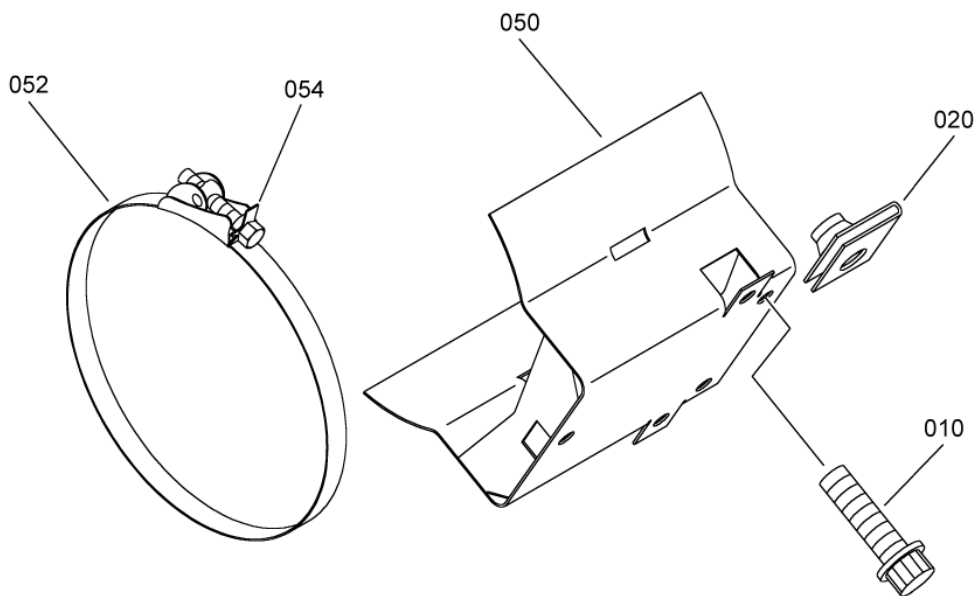

INST.,SUPPORTS
Figure 01

TURBOMECA ARRIEL 2 C1

MAINTENANCE SPARE PARTS CATALOG

FIGURE ITEM	PART NUMBER	AIRL. STOCK No.	DESCRIPTION	EFFECT	QTY
			1 2 3 4 5 6 7		
01 -001	-		INST.,SUPPORTS NON PROCURABLE REFER TO CHAP. 71-01-00 FIG.01 ITEM 020		RF
010	EN3686050012		. SCREW - VI9005 (9836405012)		3
020	9867700050		. NUT		3
050	0292767140		. SUPPORT		1
			ATTACHING PARTS		
052	8TX200BS		. CLAMP,COLLAR - VF0215 (9560130220)		1
054	23350CA050		. LOCK - VF0111 (9998050021)		1
			***		

- ITEM NOT ILLUSTRATED