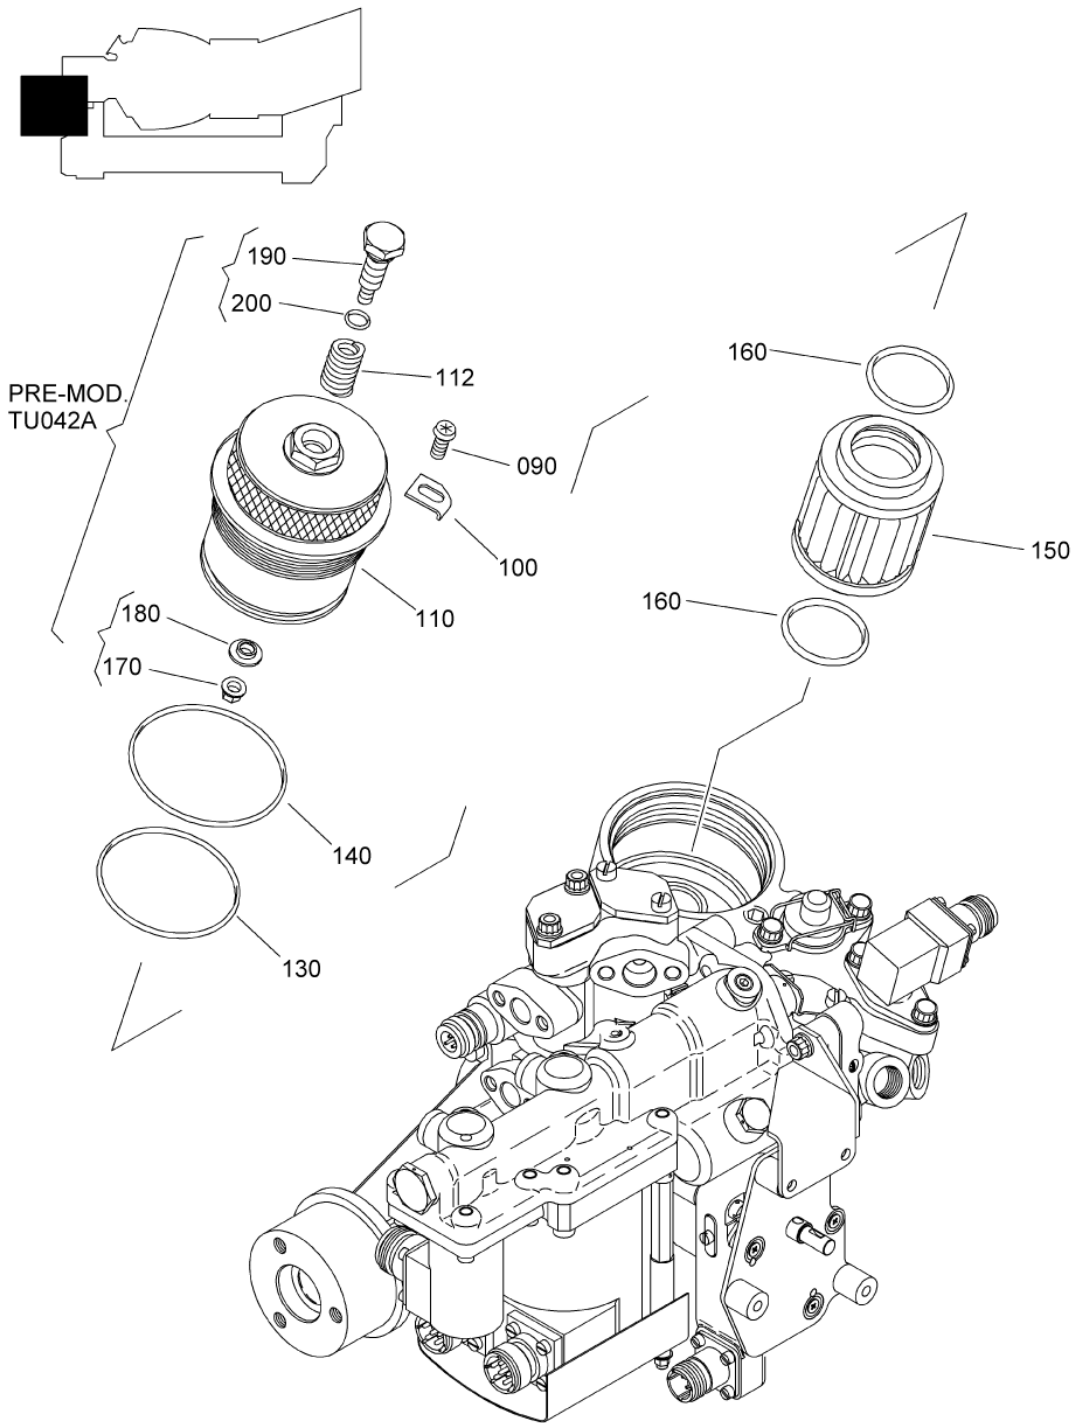

PUMP ASSY,HP/LP
Figure 03 (Sheet 1/7)