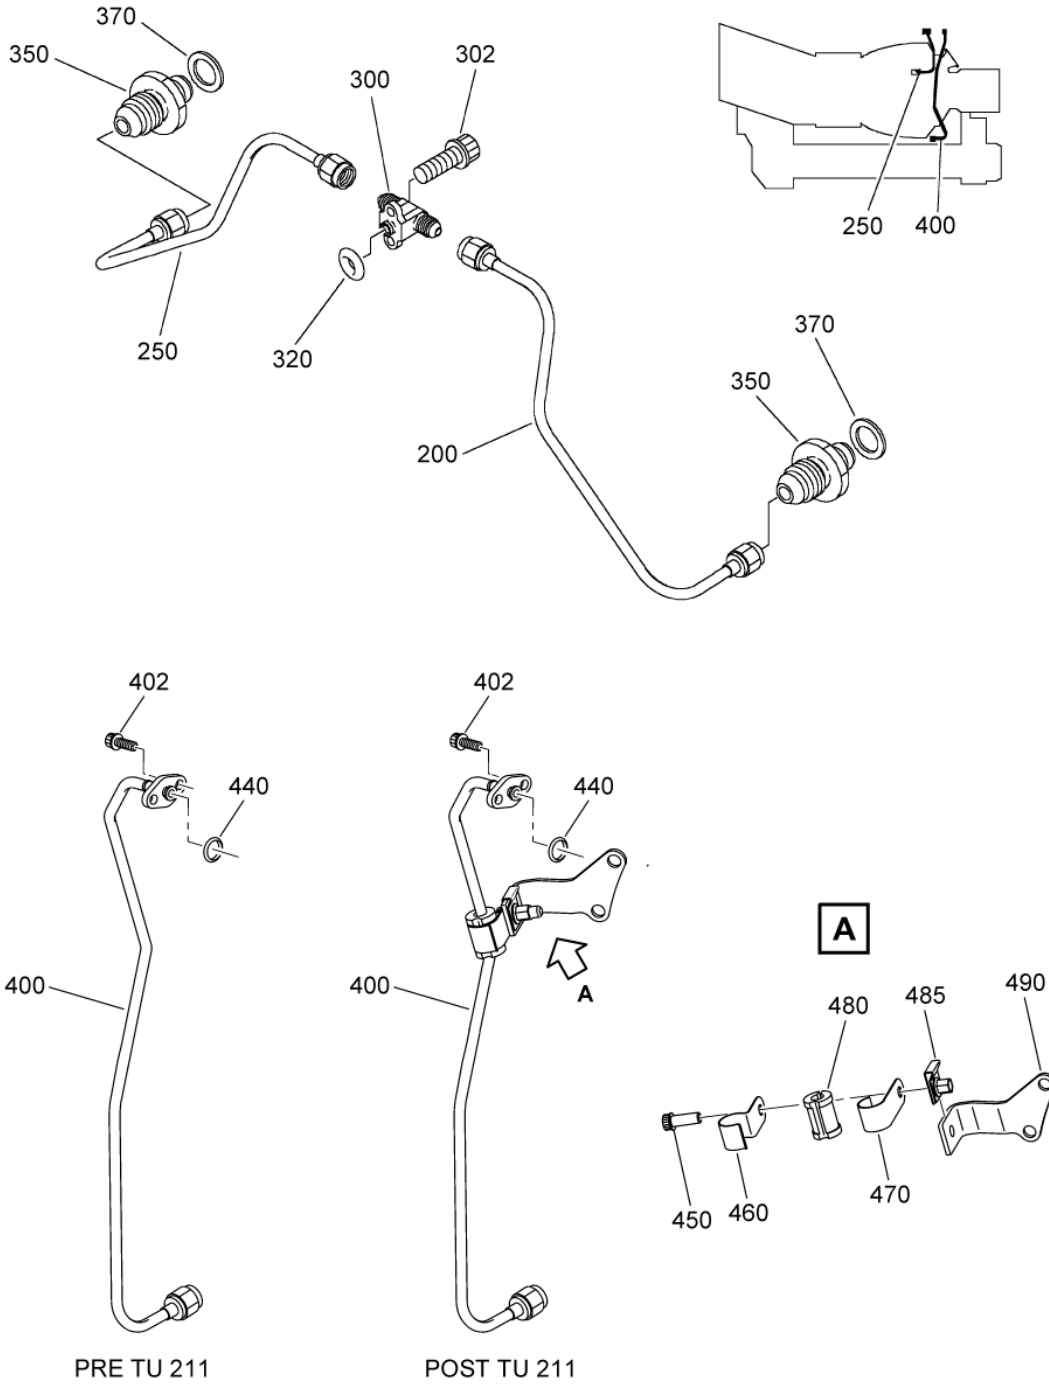

INST.,PIPES,FUEL
Figure 01 (Sheet 2/2)

SAFRAN HELICOPTER ENGINES

ARRIEL 2 C1

MAINTENANCE SPARE PARTS CATALOG

FIGURE ITEM	PART NUMBER	AIRL. STOCK No.	DESCRIPTION	EFFECT	QTY
			1 2 3 4 5 6 7		
01					
-001	-		INST.,PIPES,FUEL NON PROCURABLE REFER TO CHAP. 73-00-00 FIG.01 ITEM 020		RF
010	0292737440		. PIPE,FUEL,METERING VALVE-VALVE		1
			ATTACHING PARTS		
012	EN3686050014		. SCREW - VI9005 (9836405014)		2
014	EN3686050014		. SCREW - VI9005 (9836405014) ***		2
030	46012A01320		. PACKING,PREFORMED - VF0111 (9794410132)		1
040	46012A00750		. PACKING,PREFORMED - VF0111 (9794410075)		1
200	0292737290		. PIPE,FUEL,LF MANIFOLD SUPPLY		1
250	0292737300		. PIPE,FUEL,RH MANIFOLD SUPPLY		1
300	0292670030		. UNION,3 WAY		1
			ATTACHING PARTS		
302	EN3686050014		. SCREW - VI9005 (9836405014) ***		2
320	46012A00560		. PACKING,PREFORMED - VF0111 (9794410056)		1
350	0292370330		. NIPPLE		2
370	9752100080		. SEAL		2
400	0292737310		. PIPE,FUEL,MAIN MANIFOLD SUPPLY		1
			ATTACHING PARTS		
402	EN3686050014		. SCREW - VI9005 (9836405014) ***		2
440	46012A00560		. PACKING,PREFORMED - VF0111 (9794410056)		1
450	EN3686050014		. SCREW - VI9005 (9836405014) POST TU211 (AE 116702)		1
460	AS12841		. HALF CLAMP, OUTER - VU1653 (0400420010) POST TU211 (AE 116702)		1
470	AS12811		. HALF CLAMP, INNER - VU1653 (0400410010) POST TU211 (AE 116702)		1
480	AS12872		. SLEEVE - VU1653 (0400430060) POST TU211 (AE 116702)		1
485	9867700050		. NUT POST TU211 (AE 116702)		1
490	0292730650		. BRACKET, ANGLE POST TU211 (AE 116702)		1
550	0292737580		. PIPE,FUEL,METERING VALVE-EXCHANGER		1
			ATTACHING PARTS		
552	EN3686050014		. SCREW - VI9005 (9836405014) ***		4
570	46012A00950		. PACKING,PREFORMED - VF0111 (9794410095)		1
580	46012A00950		. PACKING,PREFORMED - VF0111 (9794410095)		1
600	0292737390		. PIPE,FUEL,EXCHANGER-METERING VALVE		1

- ITEM NOT ILLUSTRATED