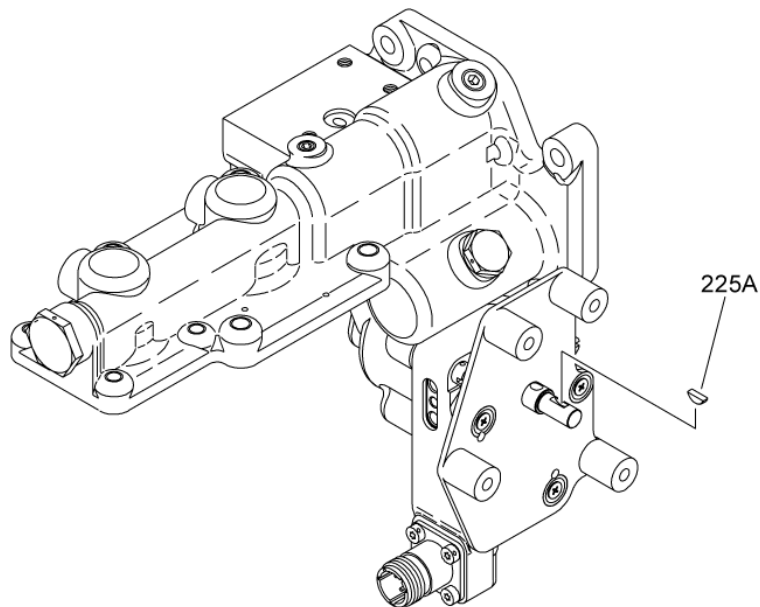

ASSY,MANUAL CONTROL
Figure 06