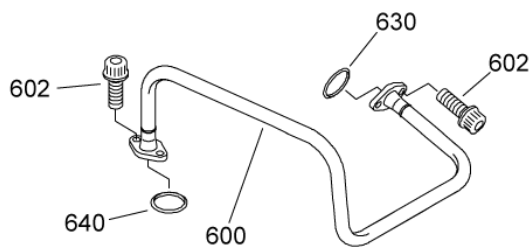

INST.,PIPES,FUEL
Figure 01 (Sheet 1/2)