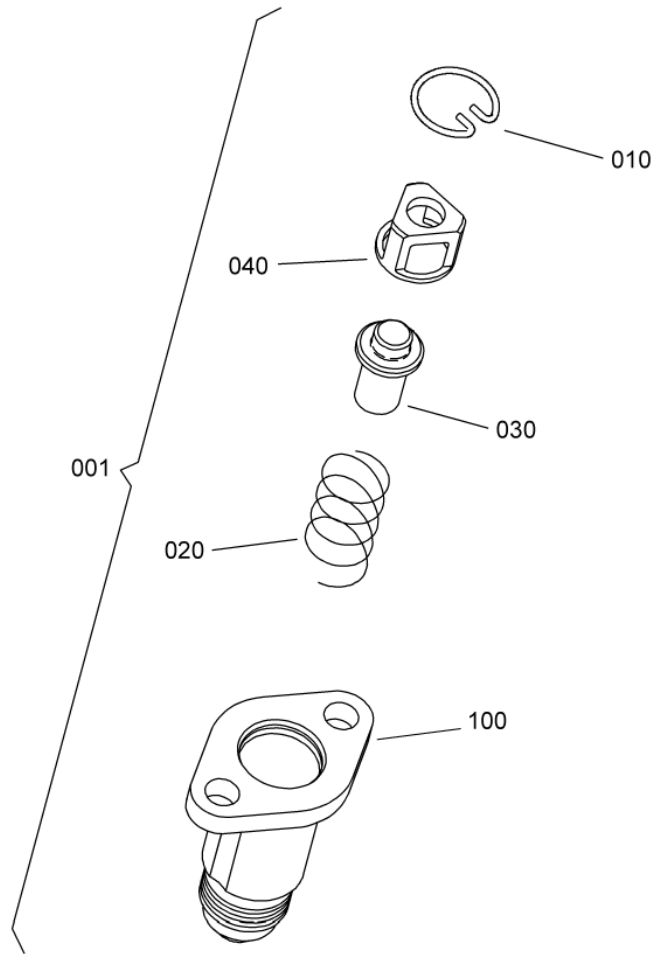

VALVE ASSY,DRAIN
Figure 01

SAFRAN HELICOPTER ENGINES

ARRIEL 2 C1

MAINTENANCE SPARE PARTS CATALOG

FIGURE ITEM	PART NUMBER	AIRL. STOCK No.	DESCRIPTION	EFFECT	QTY
			1 2 3 4 5 6 7		
01					
-001	0292687250		VALVE ASSY,DRAIN REPAIRABLE REFER TO CHAP. 71-71-00 FIG.01 ITEM 070	a	RF
010	0000130850		. RING,RETAINING		1
020	0292680560		. SPRING		1
030	0292680530		. NEEDLE,VALVE		1
040	0292680520		. SLEEVE PRE ACR (AE 46738)		1
-040A	0292680650		. SLEEVE POST ACR (AE 46738)		1
100	0292680370		. BODY,VALVE NON REPAIRABLE NON PROCURABLE		1

- ITEM NOT ILLUSTRATED