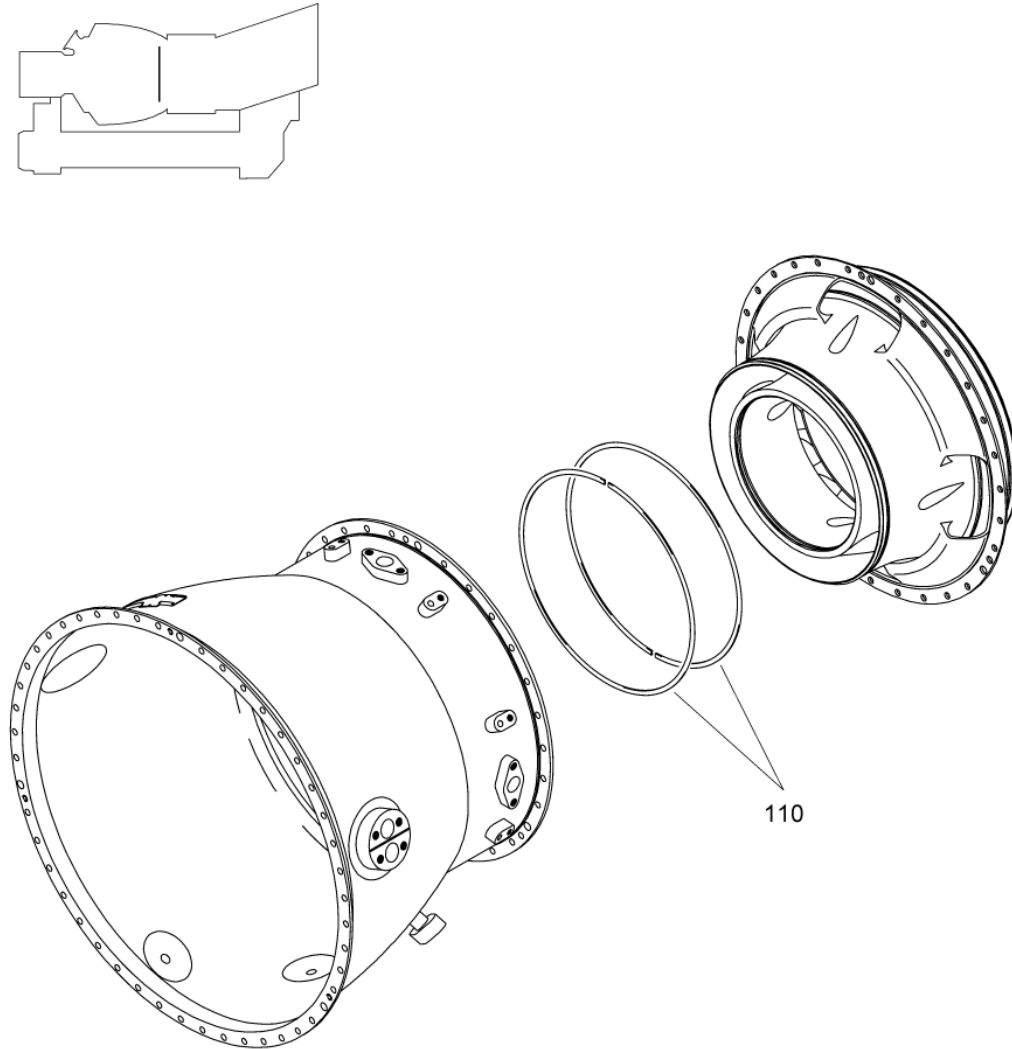

HP NGV-ROTATING ASSY
Figure 01

TURBOMECA ARRIEL 2 C1

MAINTENANCE SPARE PARTS CATALOG

FIGURE ITEM	PART NUMBER	AIRL. STOCK No.	DESCRIPTION 1 2 3 4 5 6 7	EFFECT	QTY
01 -001	-		HP NGV-ROTATING ASSY NON PROCURABLE REFER TO CHAP. 72-43-00 FIG.02 ITEM 300		RF
110	A17761-186-1		. SEGMENT - VK1209 (9560158450)		2

- ITEM NOT ILLUSTRATED