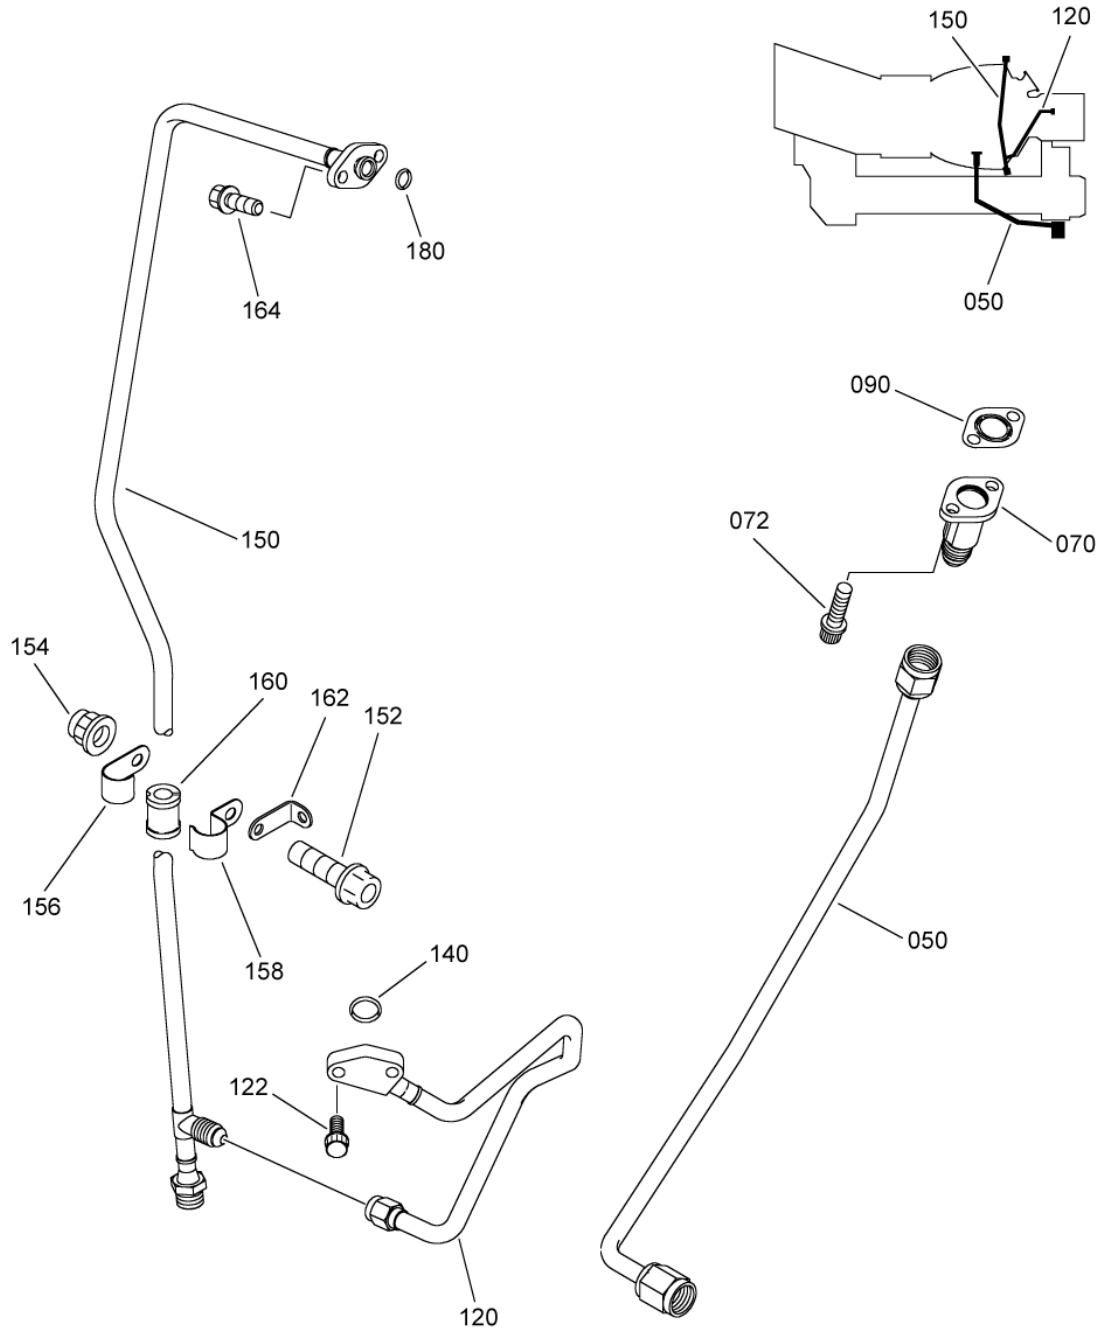

INST.,PIPES,DRAIN
Figure 01 (Sheet 2/2)

SAFRAN HELICOPTER ENGINES

ARRIEL 2 C1

MAINTENANCE SPARE PARTS CATALOG

FIGURE ITEM	PART NUMBER	AIRL. STOCK No.	DESCRIPTION	EFFECT	QTY
			1 2 3 4 5 6 7		
01					
-001	-		INST.,PIPES,DRAIN NON PROCURABLE REFER TO CHAP. 71-01-00 FIG.01 ITEM 040		RF
010	0292677110		. PIPE,DRAIN,FUEL PUMP		1
012	EN3686050014		ATTACHING PARTS . SCREW - VI9005 (9836405014)		1
014	EN3686050018		. SCREW - VI9005 (9836405018) ***		1
040	46012A00560		. PACKING,PREFORMED - VF0111 (9794410056)		1
050	0292677160		. PIPE,DRAIN,VALVE		1
070	0292687250		. VALVE ASSY,DRAIN REPAIRABLE REFER TO CHAP.71-71-01 FOR DETAILS		1
072	EN3686050012		ATTACHING PARTS . SCREW - VI9005 (9836405012) ***		2
090	9945000120		. GASKET,CORRUJOINT		1
120	0292677210		. PIPE,DRAIN,VALVE		1
122	EN3686050018		ATTACHING PARTS . SCREW - VI9005 (9836405018) ***		2
140	46012A00850		. PACKING,PREFORMED - VF0111 (9794410085)		1
150	0292677190		. PIPE,FUEL RETURN,TANK		1
152	EN3686050014		ATTACHING PARTS . SCREW - VI9005 (9836405014)		1
154	9866205026		. NUT 9866205026 IS THE SAFRAN HE PART NUMBER FOR: VF0111 - 22526-050 VI9005 - EN2906-050		1
156	AS12812		. HALF CLAMP,INNER - VU1653 (0400410020)		1
158	AS12842		. HALF CLAMP,OUTER - VU1653 (0400420020)		1
160	AS12874		. SLEEVE - VU1653 (0400430080)		1
162	0301010540		. BRACKET,ANGLE		1
164	EN3686050014		. SCREW - VI9005 (9836405014) ***		2
180	46012A00750		. PACKING,PREFORMED - VF0111 (9794410075)		1
300	0301027410		. PIPE,DRAIN,GENERAL		1
310	0301020260		. UNION,DRAIN		1
320	0292670410		. COLLECTOR,DRAIN PRE TU 180 (AE 94022)		1
-320A	0292670050		. COLLECTOR,DRAIN POST TU 180 (AE 94022)		1
350	0292670400		. SUPPORT,COLLECTOR		1

- ITEM NOT ILLUSTRATED