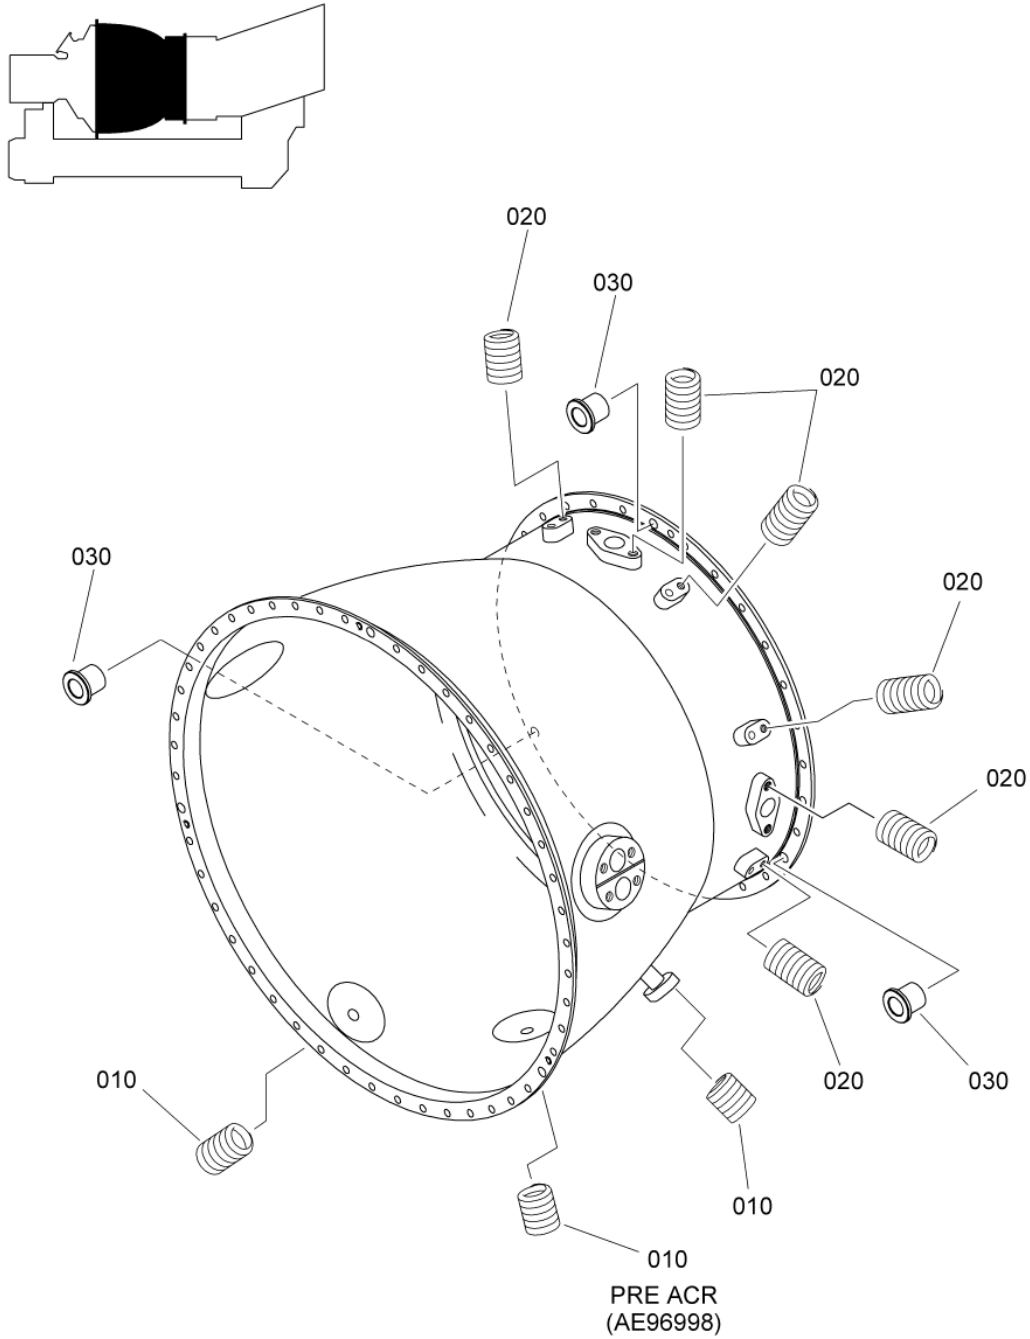

ARRIEL 2 C1

CASING, TURBINE
Figure 03