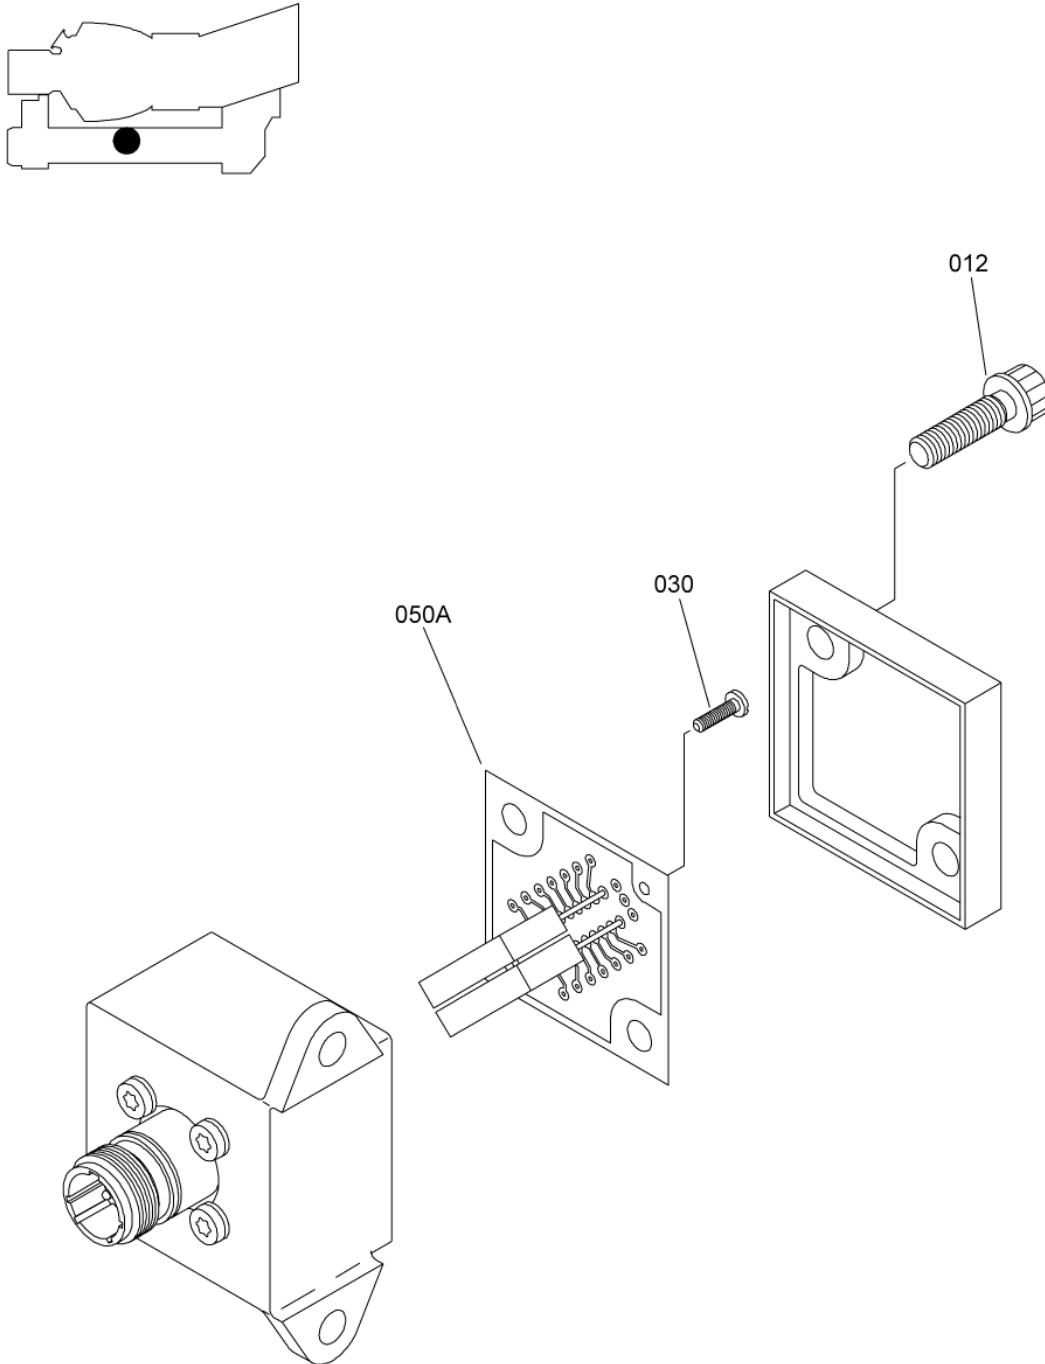

BOX, CONFORMATION
Figure 01