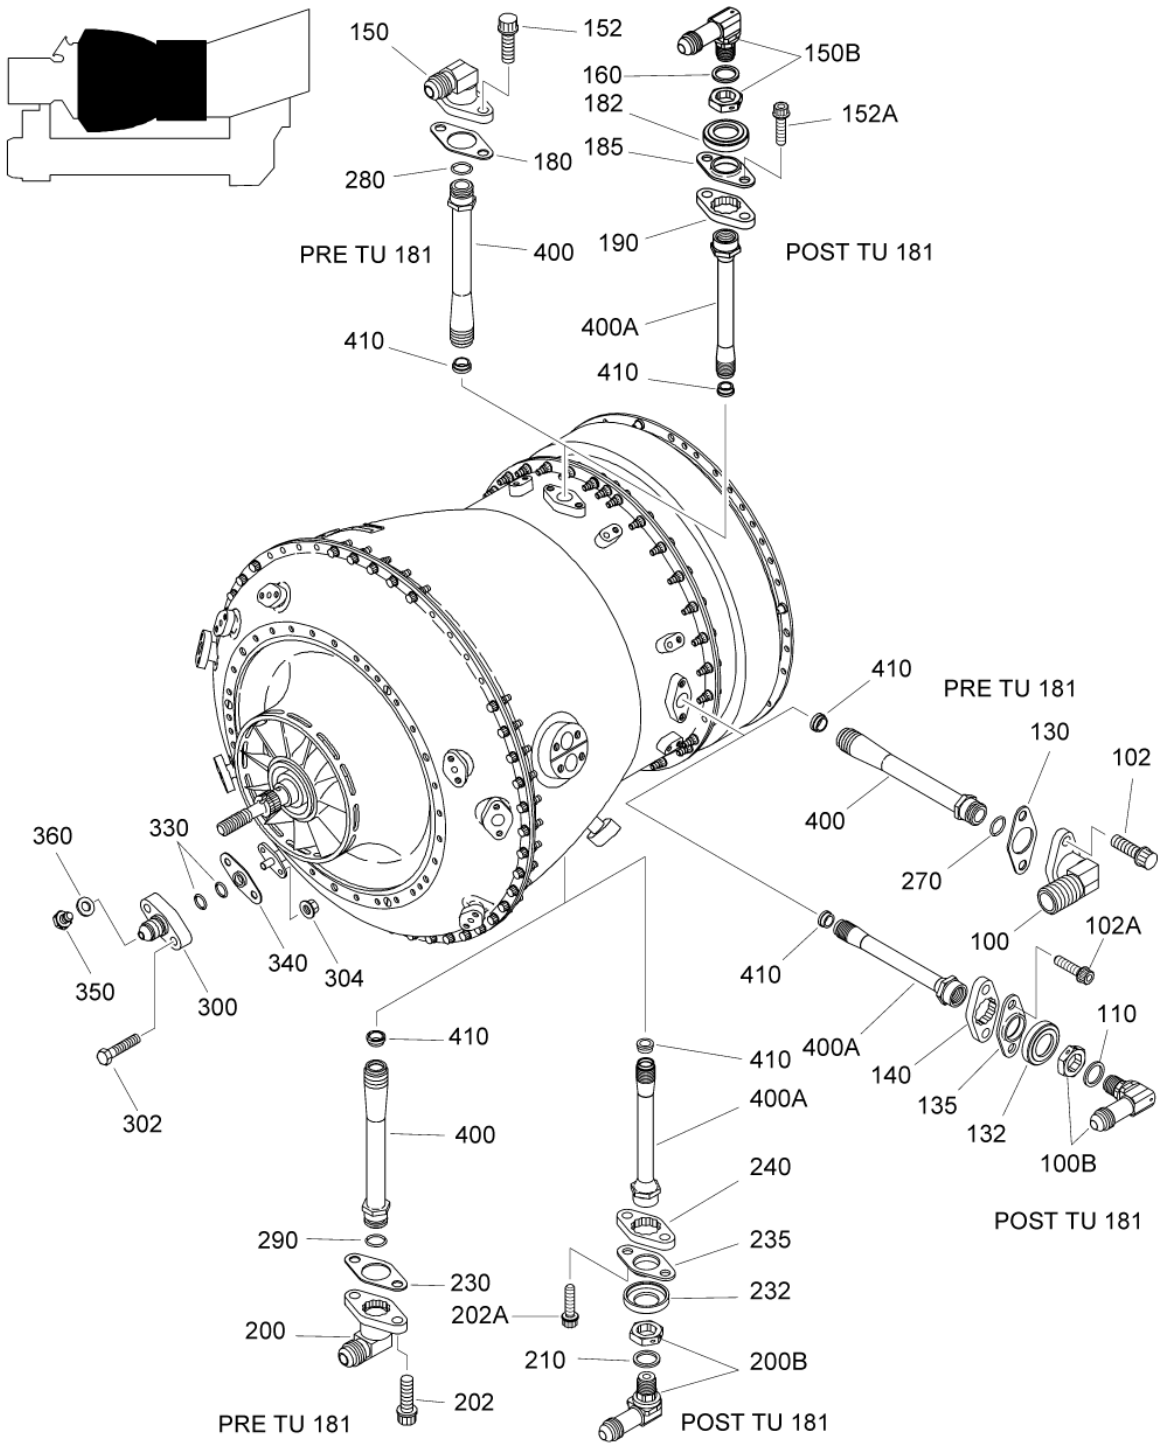

- ITEM NOT ILLUSTRATED

DETAILED PART LIST

COMBUSTION

72-40-00

MODULE,GAS GENERATOR
Figure 01 (Sheet 1/3)

PAGE LEFT BLANK INTENTIONALLY

MODULE,GAS GENERATOR
Figure 01 (Sheet 2/3)

PAGE LEFT BLANK INTENTIONALLY