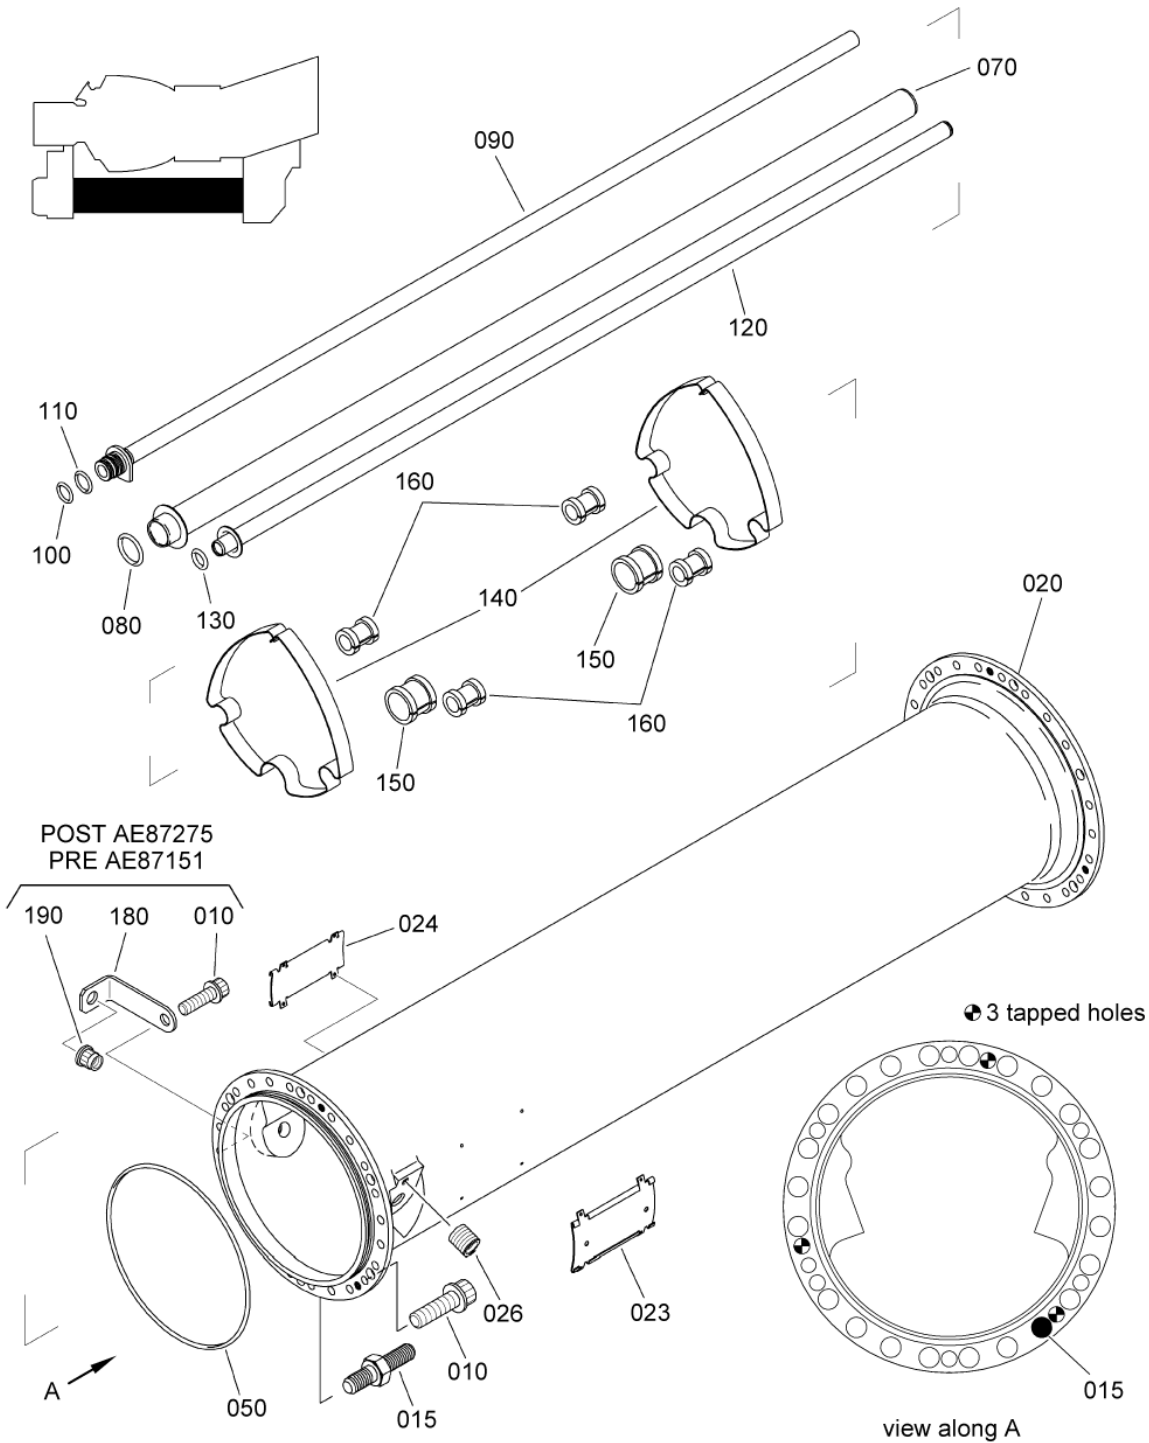

- ITEM NOT ILLUSTRATED

PAGE LEFT BLANK INTENTIONALLY

INST.,TUBE,JUNCTION
Figure 01

SAFRAN HELICOPTER ENGINES

ARRIEL 2 C1

MAINTENANCE SPARE PARTS CATALOG

FIGURE ITEM	PART NUMBER	AIRL. STOCK No.	DESCRIPTION	EFFECT	QTY
			1 2 3 4 5 6 7		
01					
-001	-		INST.,TUBE,JUNCTION NON PROCURABLE REFER TO CHAP. 72-61-00 FIG.02 ITEM 200		RF
010	EN3686050016		. SCREW - VI9005 (9836405016)		23
015	0000026530		. SCREW,TAIL		1
020	0292757210		. JUNCTION TUBE		1
026	EN2944-050075		. . THREAD,INSERT - VI9005 (9728050803)		2
050	9682011652		. PACKING,PREFORMED		1
070	0292757140		. TUBE,EQUIPPED		1
080	9794172203		. PACKING,PREFORMED		1
090	0292757160		. TUBE,EQUIPPED		1
100	9681501054		. PACKING,PREFORMED		1
110	9681501153		. PACKING,PREFORMED		1
120	0292757850		. TUBE,EQUIPPED		1
130	9794095203		. PACKING,PREFORMED		1
140	0292750150		. SPRING STRIP PRE TU 154 (AE 65145)		2
-140A	0292750010		. SPRING STRIP POST TU 154 (AE 65145)		2
150	0292750390		. RING		2
160	0292750400		. RING		4
180	0333750630		. BRACKET,ANGLE PRE ACR (AE 87151) POST ACR (AE 87275)		1
190	9866205026		. NUT 9866205026 IS THE SAFRAN HE PART NUMBER FOR: VF0111 - 22526-050 VI9005 - EN2906-050 PRE ACR (AE 87151) POST ACR (AE 87275)		1