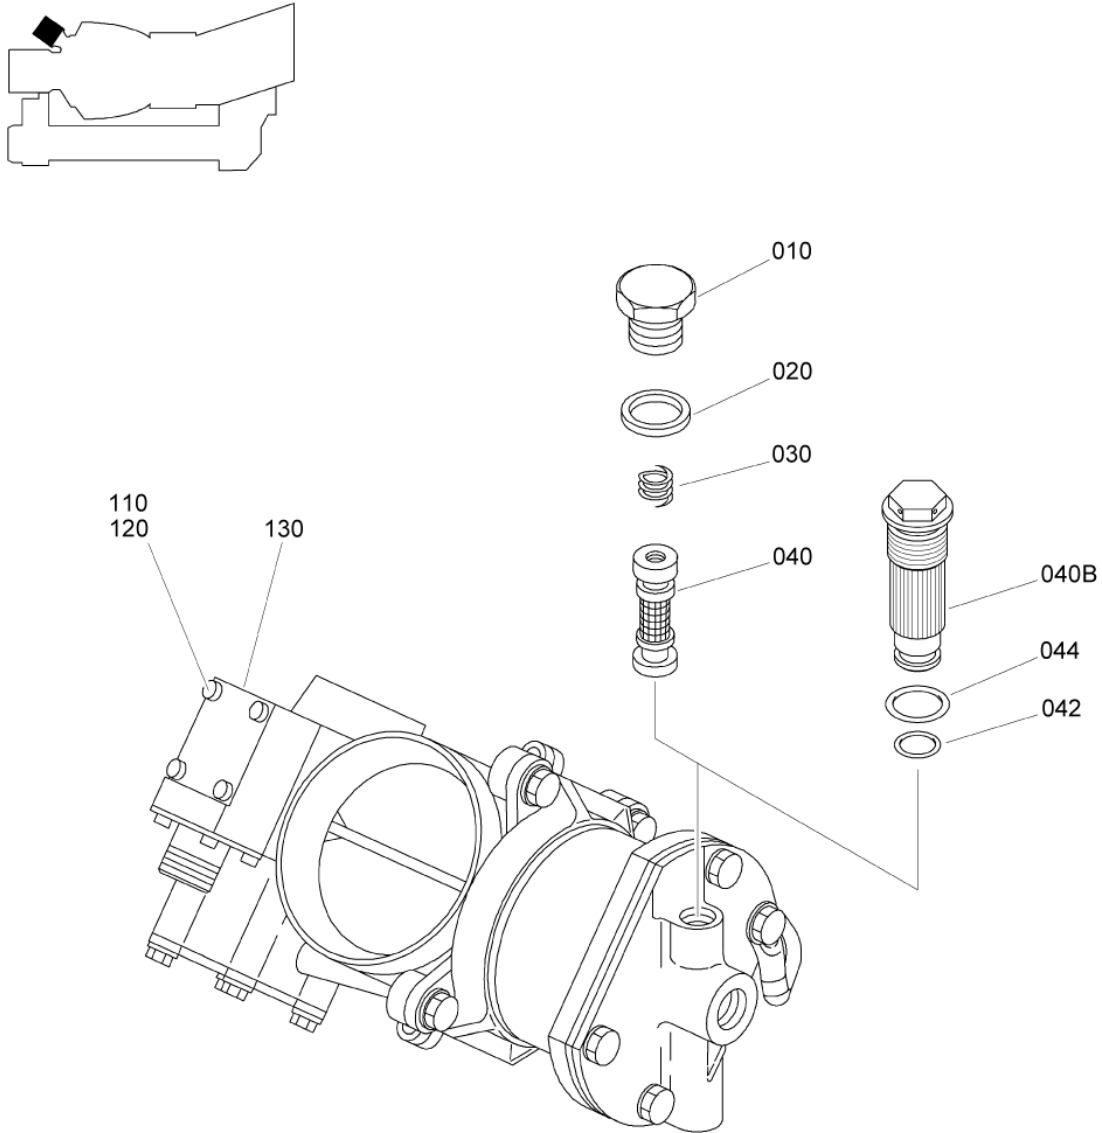

SAFRAN HELICOPTER ENGINES

ARRIEL 2 C1

MAINTENANCE SPARE PARTS CATALOG

FIGURE ITEM	PART NUMBER	AIRL. STOCK No.	DESCRIPTION	EFFECT	QTY
			1 2 3 4 5 6 7		
01					
-001	-		INST.BLEED VALVE NON PROCURABLE REFER TO CHAP. 75-00-00 FIG.01 ITEM 020		RF
050	3162-300		. BLEED VALVE - VF1976 (9550158250) REPAIRABLE PRE ACR (AE 62892) PRE TU 085 (AE 49820)		1
-050A	7000		. BLEED VALVE - V90827 (9550164950) NON REPAIRABLE NON PROCURABLE PRE TU 085 (AE 49820) PRE ACR (AE 62892)		1
-050B	40EB03		. BLEED VALVE - VFANU6 (9550002500) REPAIRABLE POST ACR (AE 62892) ALTERNATE ITEMS 050 050A		1
-050C	1354000		. BLEED VALVE - VF1976 (9550178680) REPAIRABLE POST TU 085 (AE 49820) OPTIONAL REFER TO FIG.02 FOR DETAILS		1
052	C6048-25.B-ISO		ATTACHING PARTS . COLLAR - VF6275 (9560125160) ***		1
054	EN3196-050		. . NUT - VI9005 (9867500501)		1
070	9786510100		. PLUG,THREADED		1
080	9752100100		. SEAL		1
100	9794080203		. PACKING,PREFORMED		1
110	9867201000		. NUT		1
150	0292680640		. UNION,3 WAY		1
170	0292680570		. SPACER		1
180	9794080203		. PACKING,PREFORMED		1

- ITEM NOT ILLUSTRATED

BLEED VALVE
Figure 02 (Sheet 1/2)