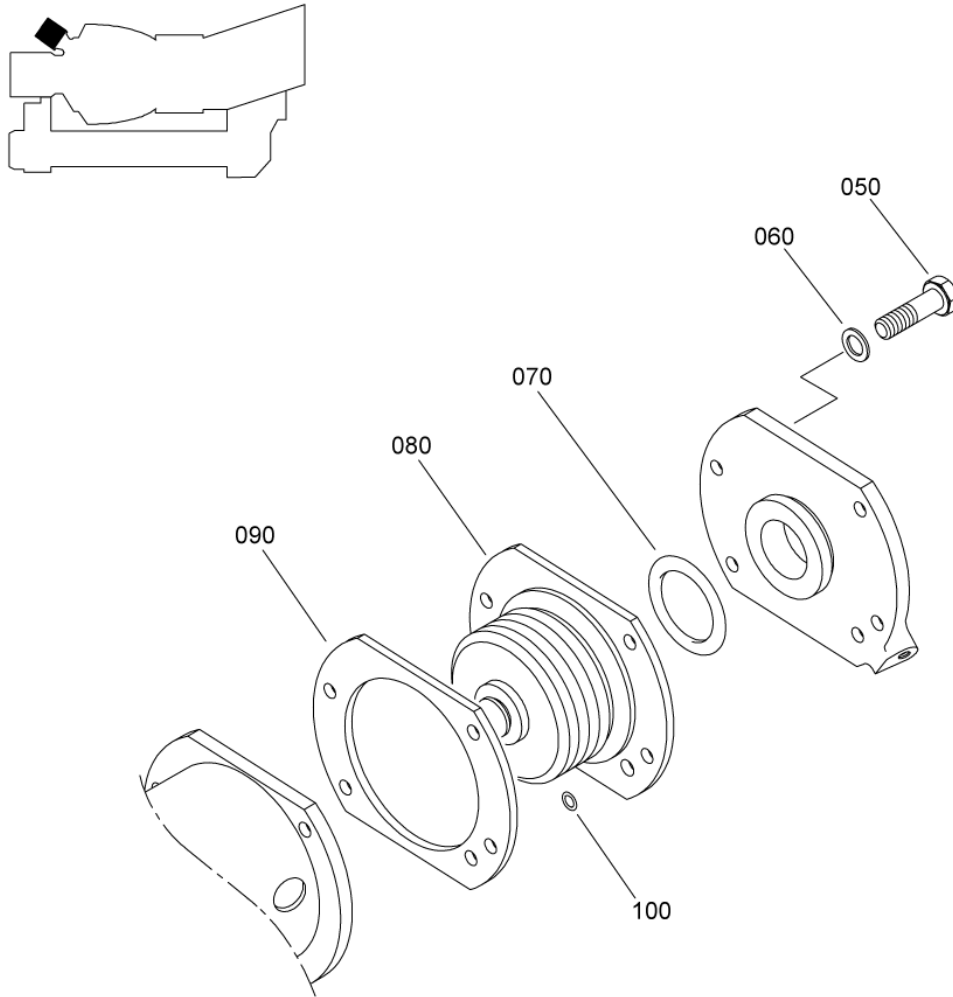

BLEED VALVE
Figure 02 (Sheet 2/2)