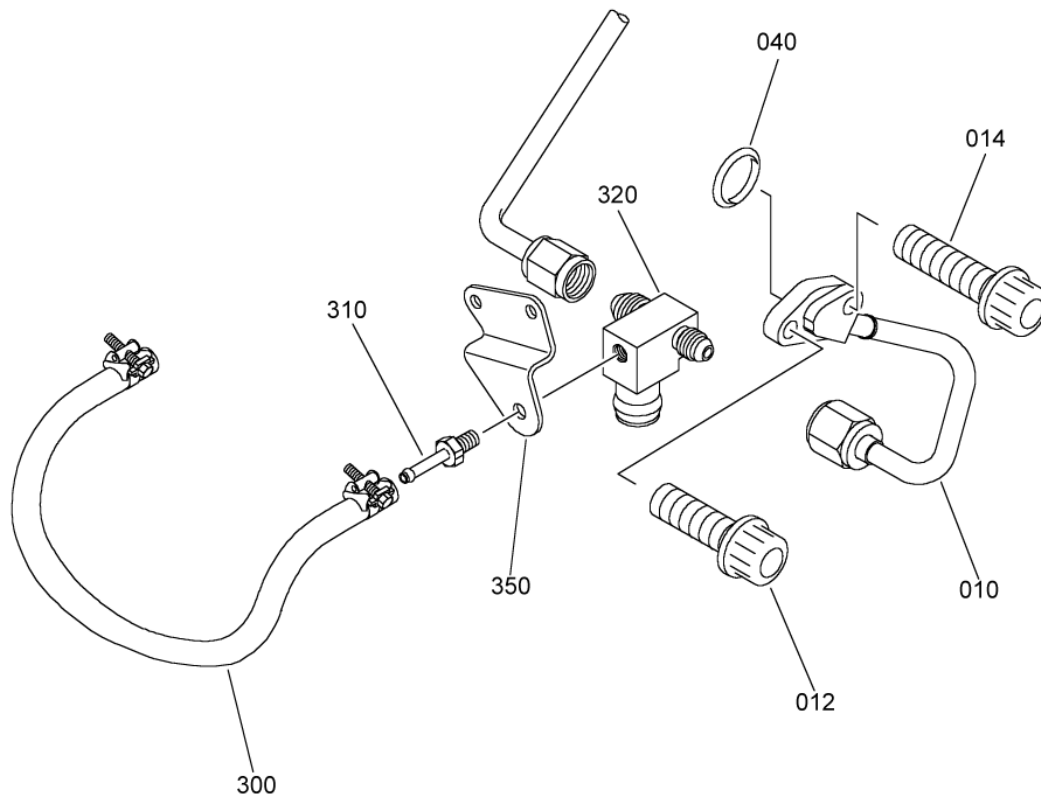

INST.,PIPES,DRAIN
Figure 01 (Sheet 1/2)