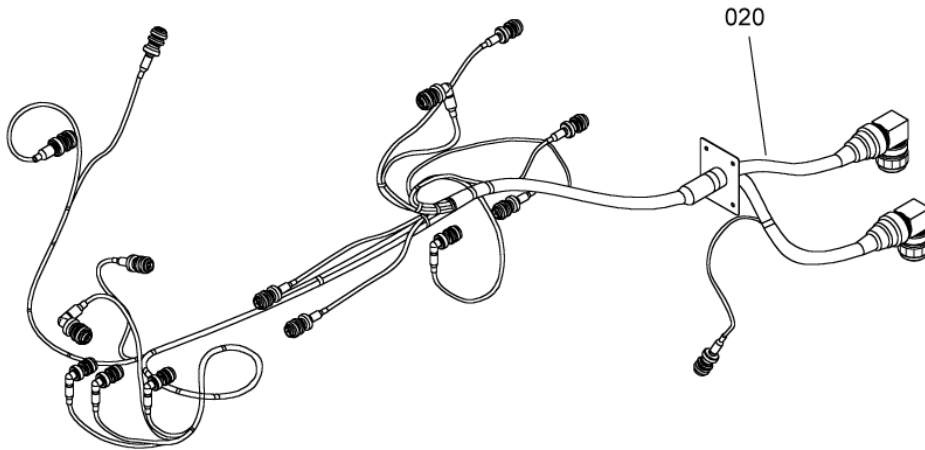

INST.,ELECTRIC HARNESSSES
Figure 01 (Sheet 1/5)