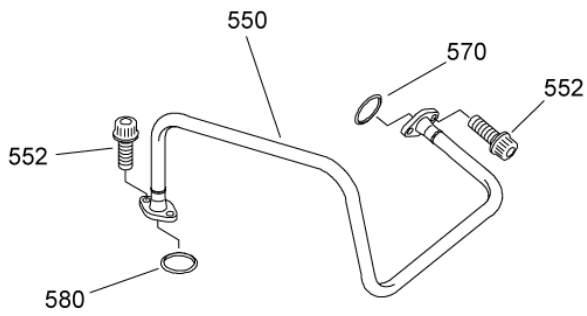

INST.,PIPES,FUEL
Figure 01 (Sheet 1/2)