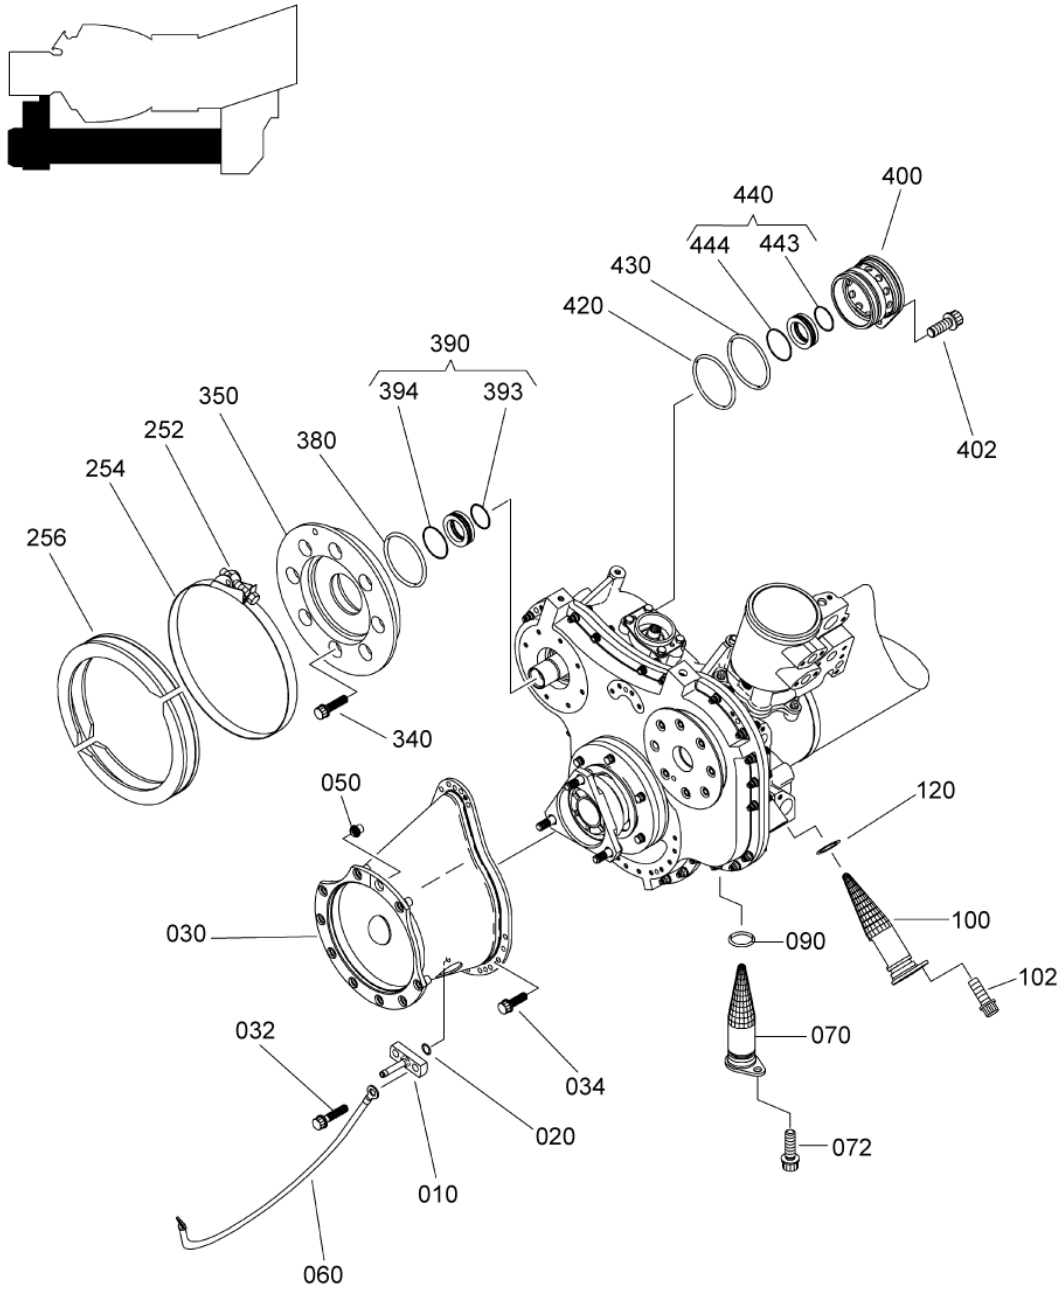

MODULE,ACCESSORY GEARBOX
Figure 01 (Sheet 1/3)