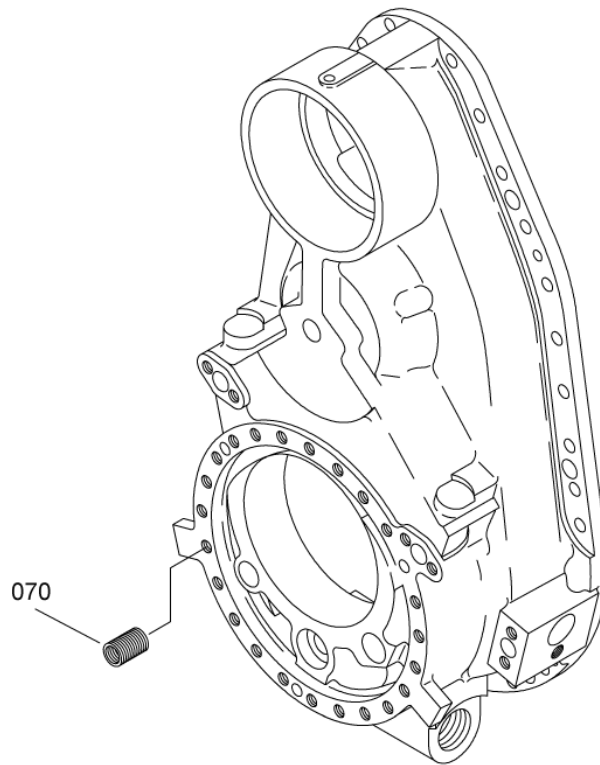

CASING,FRONT,REDUCT.GEAR
Figure 02