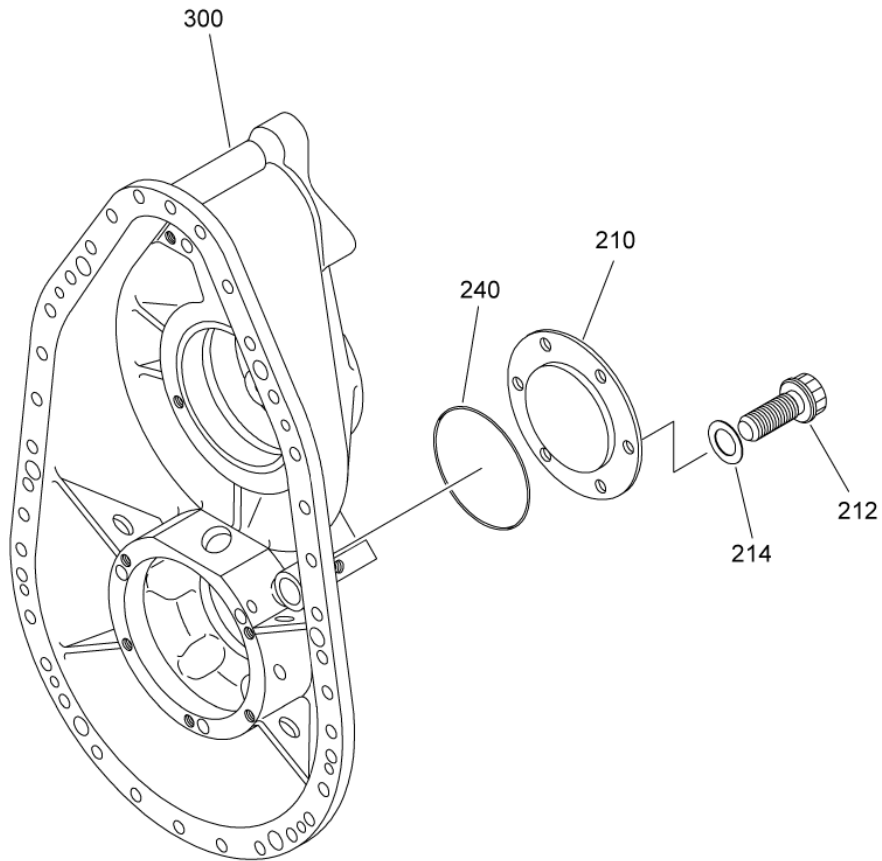

SAFRAN HELICOPTER ENGINES

ARRIEL 2 C1

MAINTENANCE SPARE PARTS CATALOG

FIGURE ITEM	PART NUMBER	AIRL. STOCK No.	DESCRIPTION	EFFECT	QTY
			1 2 3 4 5 6 7		
02 -001	-		MODULE,REDUCTION GEAR,UNDRESSED NON PROCURABLE REFER TO FIG. 01 ITEM 300		RF
050	9866205026		. NUT 9866205026 IS THE SAFRAN HELICOPTER ENGINES PART NUMBER FOR: VF0111 - 22526-050 VI9005 - EN2906-050		1
060	9740050022		. WASHER		1
080	EN3686050018		. SCREW - VI9005 (9836405018)		1
082	9866205026		. NUT 9866205026 IS THE SAFRAN HELICOPTER ENGINES PART NUMBER FOR: VF0111 - 22526-050 VI9005 - EN2906-050		2
084	9740050022		. WASHER		2
090	0000025840		. SCREW, TAIL		2
-200	-		. CASING ASSY, REAR, EQUIPPED NON PROCURABLE REFER TO CHAP.72-15-20 FOR DETAILS		1
-250	-		. CASING ASSY, FRONT, EQUIPPED NON PROCURABLE REFER TO CHAP.72-15-30 FOR DETAILS		1

- ITEM NOT ILLUSTRATED

CASING ASSY,REAR,EQUIPPED
Figure 01