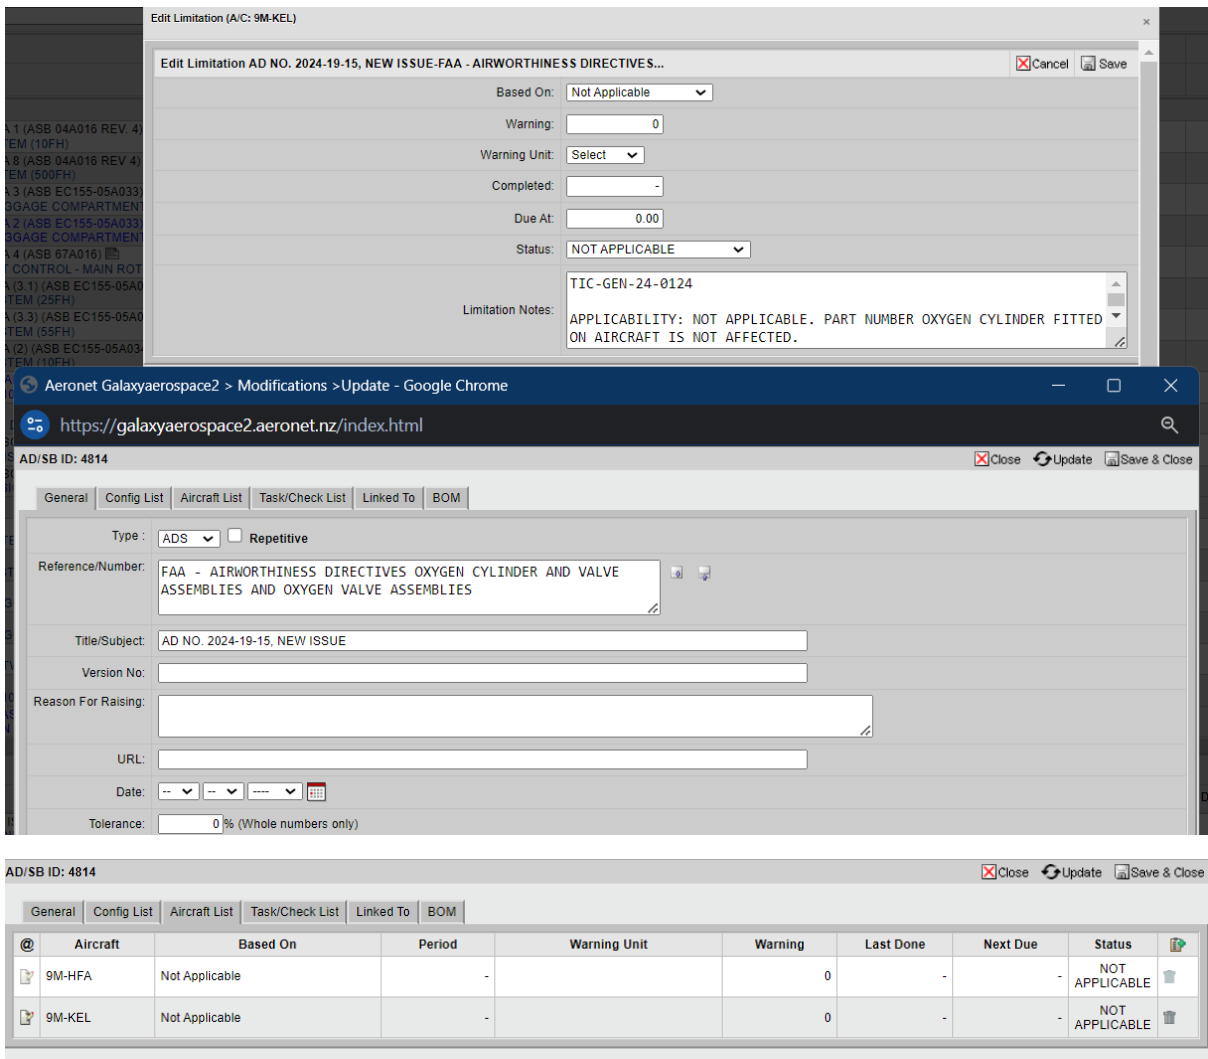

Tolerance: 0% (Whole numbers only)

Creep Type: Creep on Completion Unit

Document: +

AD/SB ID: 11798

General | Config List | Aircraft List | Task/Check List | Linked To | BOM

@	Aircraft	Based On	Period	Warning Unit	Warning	Last Done	Next Due	Status
	9M-BOB	Not Applicable	-		0	-	-	NOT APPLICABLE
	9M-BOC	Not Applicable	-		0	-	-	NOT APPLICABLE
	9M-BOD	Not Applicable	-		0	-	-	NOT APPLICABLE
	9M-BOE	Not Applicable	-		0	-	-	NOT APPLICABLE
	9M-DSJ	Not Applicable	-		0	-	-	NOT APPLICABLE
	9M-GAS	Not Applicable	-		0	-	-	NOT APPLICABLE
	9M-JPM	Not Applicable	-		0	-	-	NOT APPLICABLE
	9M-LKE	Not Applicable	-		0	-	-	NOT APPLICABLE
	9M-PMA	Not Applicable	-		0	-	-	NOT APPLICABLE
	9M-PMB	Not Applicable	-		0	-	-	NOT APPLICABLE
	9M-PMD	Not Applicable	-		0	-	-	NOT APPLICABLE
	9M-PME	Not Applicable	-		0	-	-	NOT APPLICABLE
	9M-PMF	Not Applicable	-		0	-	-	NOT APPLICABLE
	9M-PTA	Not Applicable	-		0	-	-	NOT APPLICABLE
	9M-PTB	Not Applicable	-		0	-	-	NOT APPLICABLE
	9M-PTC	Not Applicable	-		0	-	-	NOT APPLICABLE
	9M-PTD	Not Applicable	-		0	-	-	NOT APPLICABLE
	9M-PTE	Not Applicable	-		0	-	-	NOT APPLICABLE
	9M-SAAS	Not Applicable	-		0	-	-	NOT APPLICABLE
	9M-TSV	Not Applicable	-		0	-	-	NOT APPLICABLE
	9M-YTL	Not Applicable	-		0	-	-	NOT APPLICABLE

Figure 1: AERONET HAS BEEN UPDATED