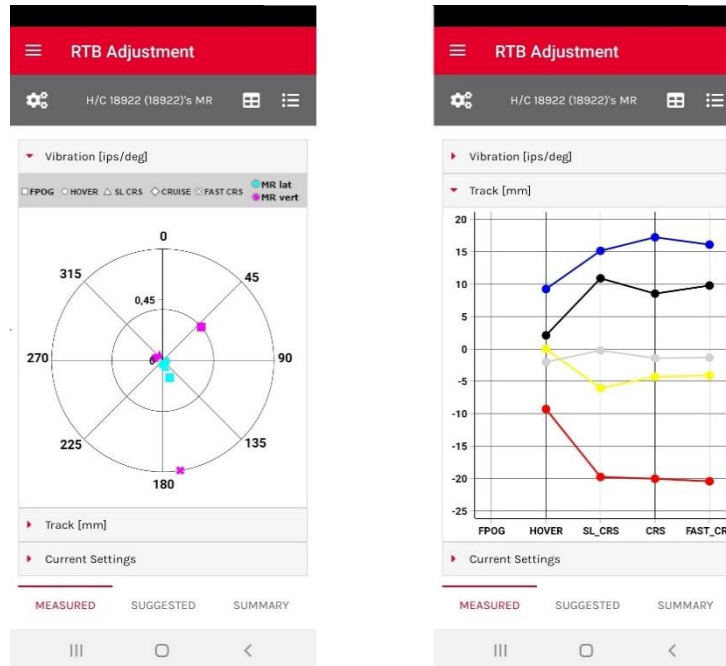

New Heliwise4Mobile release with Rotor Track & Balance (RTB) capabilities

The applications login requires the same Leonardo Customer Portal credentials, already enabled for Heliwise web utilization.

For quick consultation, it is possible to download the application user manual directly from your device, by clicking on the appropriate section in the app main menu "Download Handbook", which is constantly updated.

In the "About" menu of the application you will be able to directly contact our technical support team mailbox that will assist for clarifications and troubleshooting.

Should you need any additional information, please do not hesitate to contact LH HUMS Support Team at hums.mbx.aw@leonardo.com functional mailbox.

Yours Sincerely,

Francesco Bellardi
VP Customer Support & Services