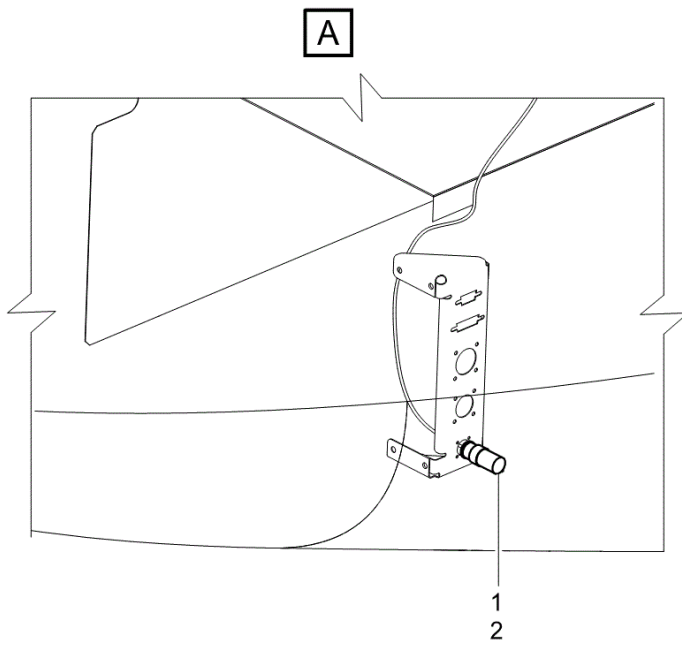

## PRIMUS EPIC SOFTWARE INSTL - Illustrated Parts Data

FIG	PART NUMBER.....	DESCRIPTION	**UOCA..	I	QNHA	SMR..
	ITEM					
		1 2 3 4 5 6 7 8 9				
05						
- 0	3G4600A00618	PRIMUS EPIC SOFTWARE INSTL (NSCM A0126) (Refer to <a href="#">00-00-01 fig. 02 item 004 for NHA</a> )	EP		REF	XC
1	EB7030191-00114	• PRIMUS EPIC SOFTWARE REL. 7.12 (NSCM 55939) (FOR SPARE CONTACT AIRCRAFT MANUFACTURER/CD P/N MM7030191-014)	EP *21R		REF	XB
1	EB7030191-00117	• PRIMUS EPIC SOFTWARE REL. 7.12.2 (NSCM 55939) (FOR SPARE CONTACT AIRCRAFT MANUFACTURER/CD P/N MM7030191-017)	EP *21S		REF	XB
2	PS7035985-00717	• PRIMUS EPIC SOFTWARE REL. 7.12 (NSCM 55939) (FOR SPARE CONTACT AIRCRAFT MANUFACTURER)	EP		REF	XB
3	DD62F00000	• CONNECTOR,RECEPTACLE,ELECTRICAL (NSCM 28198)	EP	-3	0004 EA	PAOZZ
3	DD62S00000/AA	• CONNECTOR,RECEPTACLE,ELECTRICAL (NSCM 28198)	EP	5-	0004 EA	PAOZZ
4	7031364-806	• DU1080 BACKSHELL (NSCM 91929)	EP		0004 EA	PAOZZ
- 5	DM60000218-003	• PERFORMANCE DATABASE (NSCM 55939) (FOR SPARE CONTACT AIRCRAFT MANUFACTURER)	EP		REF	XB
- 6	3G3400A00133	• NUMBER 1 MODULAR RADIO CABINET (NSCM A0126) (Refer to <a href="#">23-82-00 fig. 01 item 000 for BKDN</a> )	EP		REF	XC
- 7	3G3400A00233	• NUMBER 2 MODULAR RADIO CABINET (NSCM A0126) (Refer to <a href="#">23-82-00 fig. 02 item 000 for BKDN</a> )	EP		REF	XC