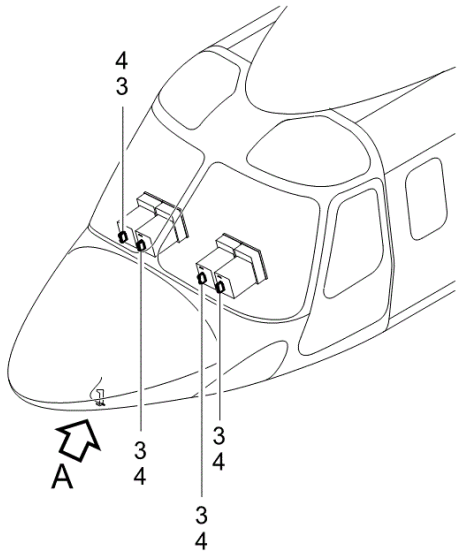

## PRIMUS EPIC SOFTWARE INSTL - Illustrated Parts Data

FIG	PART NUMBER.....	DESCRIPTION	**UOCA..	I	QNHA	SMR..
	ITEM					
		1 2 3 4 5 6 7 8 9				
05						
- 0	3G4600A00618	PRIMUS EPIC SOFTWARE INSTL (NSCM A0126) (Refer to <a href="#">00-00-01 fig. 02 item 004 for NHA</a> )	EP		REF	XC
1	EB7030191-00114	• PRIMUS EPIC SOFTWARE REL. 7.12 (NSCM 55939) (FOR SPARE CONTACT AIRCRAFT MANUFACTURER/CD P/N MM7030191-014)	EP *21R		REF	XB
1	EB7030191-00117	• PRIMUS EPIC SOFTWARE REL. 7.12.2 (NSCM 55939) (FOR SPARE CONTACT AIRCRAFT MANUFACTURER/CD P/N MM7030191-017)	EP *21S		REF	XB
2	PS7035985-00717	• PRIMUS EPIC SOFTWARE REL. 7.12 (NSCM 55939) (FOR SPARE CONTACT AIRCRAFT MANUFACTURER)	EP		REF	XB
3	DD62F00000	• CONNECTOR,RECEPTACLE,ELECTRICAL (NSCM 28198)	EP	-3	0004 EA	PAOZZ
3	DD62S00000/AA	• CONNECTOR,RECEPTACLE,ELECTRICAL (NSCM 28198)	EP	5-	0004 EA	PAOZZ
4	7031364-806	• DU1080 BACKSHELL (NSCM 91929)	EP		0004 EA	PAOZZ
- 5	DM60000218-003	• PERFORMANCE DATABASE (NSCM 55939) (FOR SPARE CONTACT AIRCRAFT MANUFACTURER)	EP		REF	XB
- 6	3G3400A00133	• NUMBER 1 MODULAR RADIO CABINET (NSCM A0126) (Refer to <a href="#">23-82-00 fig. 01 item 000 for BKDN</a> )	EP		REF	XC
- 7	3G3400A00233	• NUMBER 2 MODULAR RADIO CABINET (NSCM A0126) (Refer to <a href="#">23-82-00 fig. 02 item 000 for BKDN</a> )	EP		REF	XC