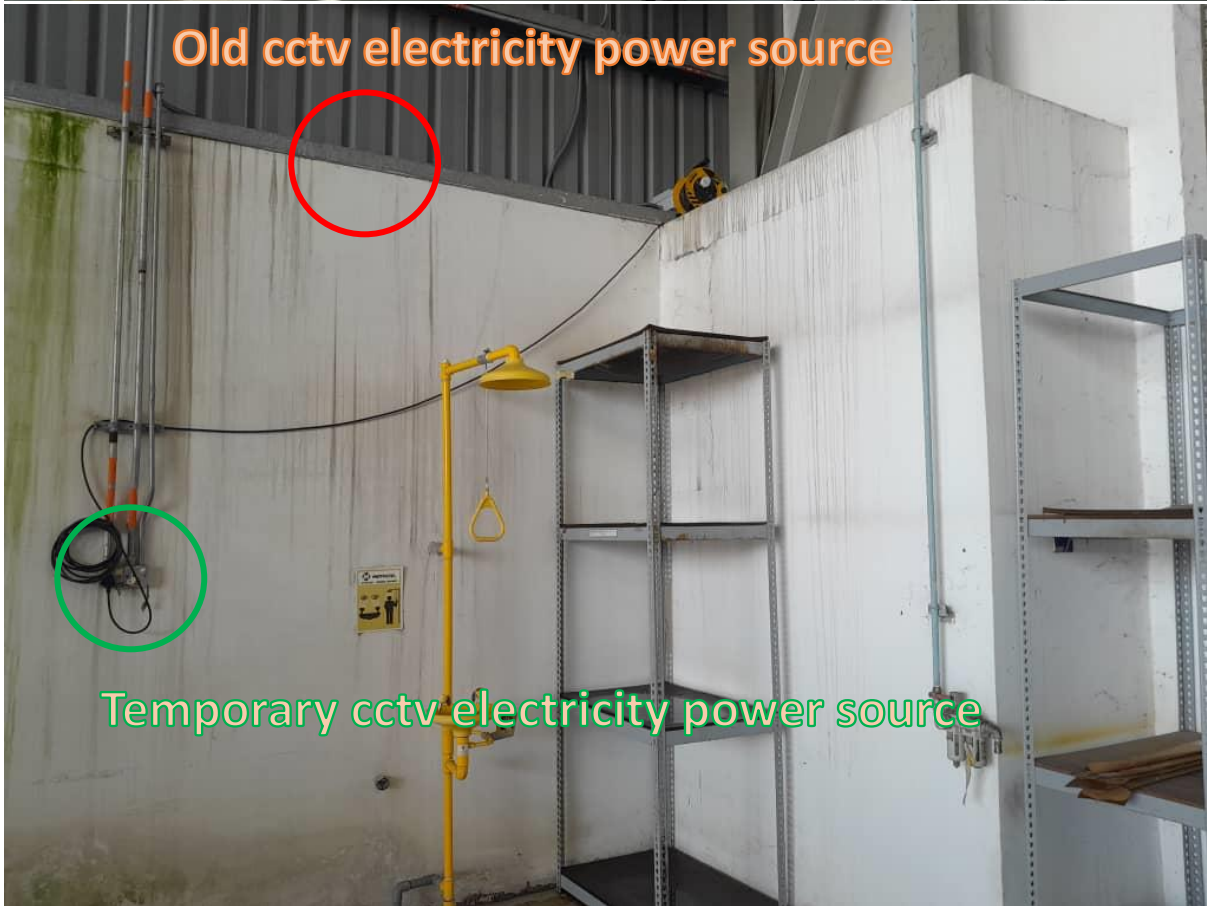

Old cctv electricity power source

Temporary cctv electricity power source

Old cctv electricity power source

Temporary cctv electricity power source

Water stagnant on playwood

CCTV Switch

● ○ ○

MI 10T PRO | SAMSIISMAIL