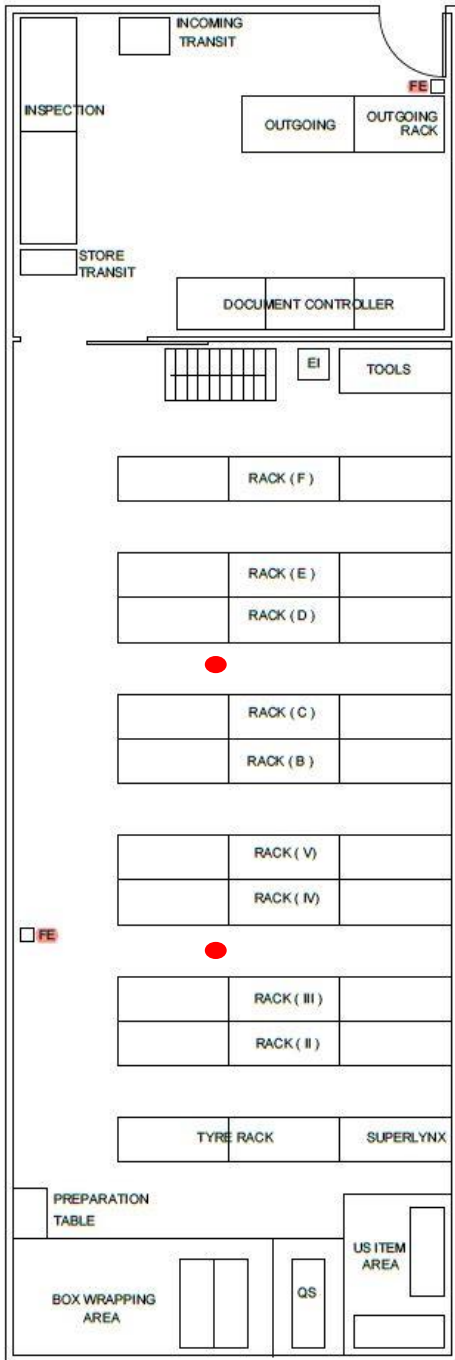

GALAXY WAREHOUSE LAYOUT

GROUND FLOOR PLAN

1ST FLOOR PLAN

● Smoke Detector

LEGEND

- EI - EXPLOSIVE ITEM
- QS - QUARANTINE SECTION
- FE - FIRE EXTINGUISHER
- US - UNSERVICEABLE

GALAXY P.O.L (PETROLEUM,OIL,LUBRICATION) CABIN