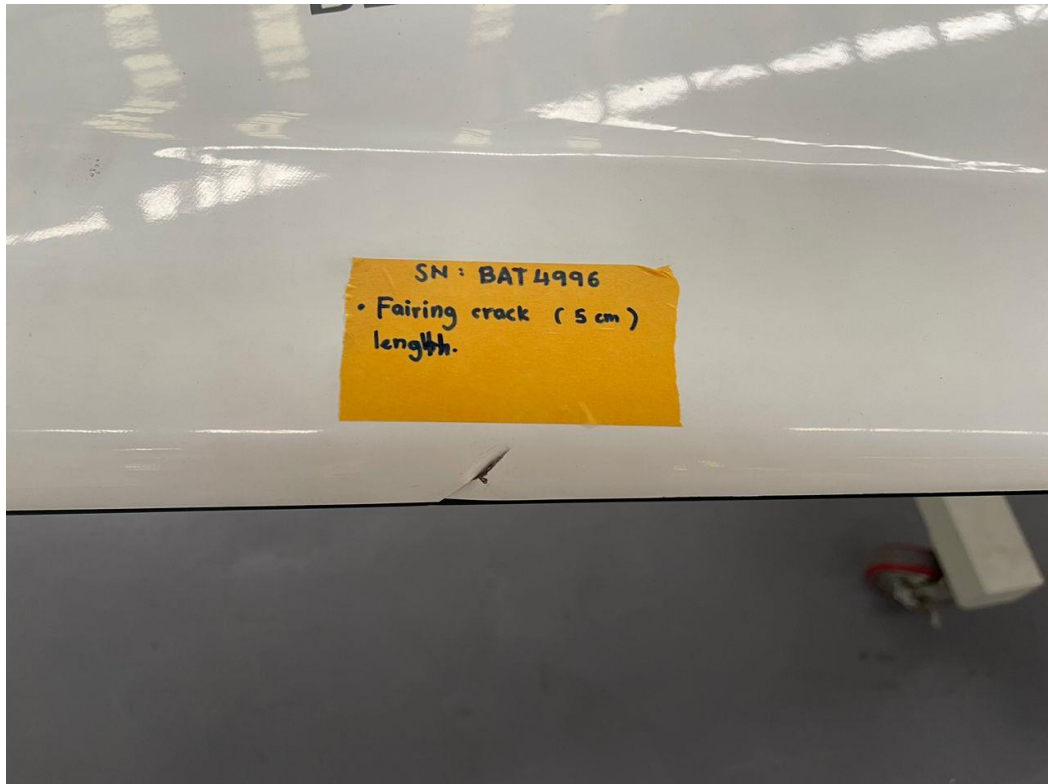

Blade Repair Workshop Inspection Report

<i>Customer:</i>	Galaxy Aerospace
<i>Part Number:</i>	4F6210A00132
<i>Serial Number:</i>	BAT4996
<i>TTSN:</i>	1176.54
<i>Date:</i>	15 March 2023

Discrepancy:

- Trailing edge fairing found damage

Inspection findings:

- **Trailing edge fairing found crack**

Corrective action

- Trailing edge fairing to be replaced

- **Swept tip erosion shield found edge void**
 - Corrective action
 - Edge void to be sealed
- **Trailing edge cover to be replaced to facilitate for static balance**
- **Paint touch up required at all necessity area.**