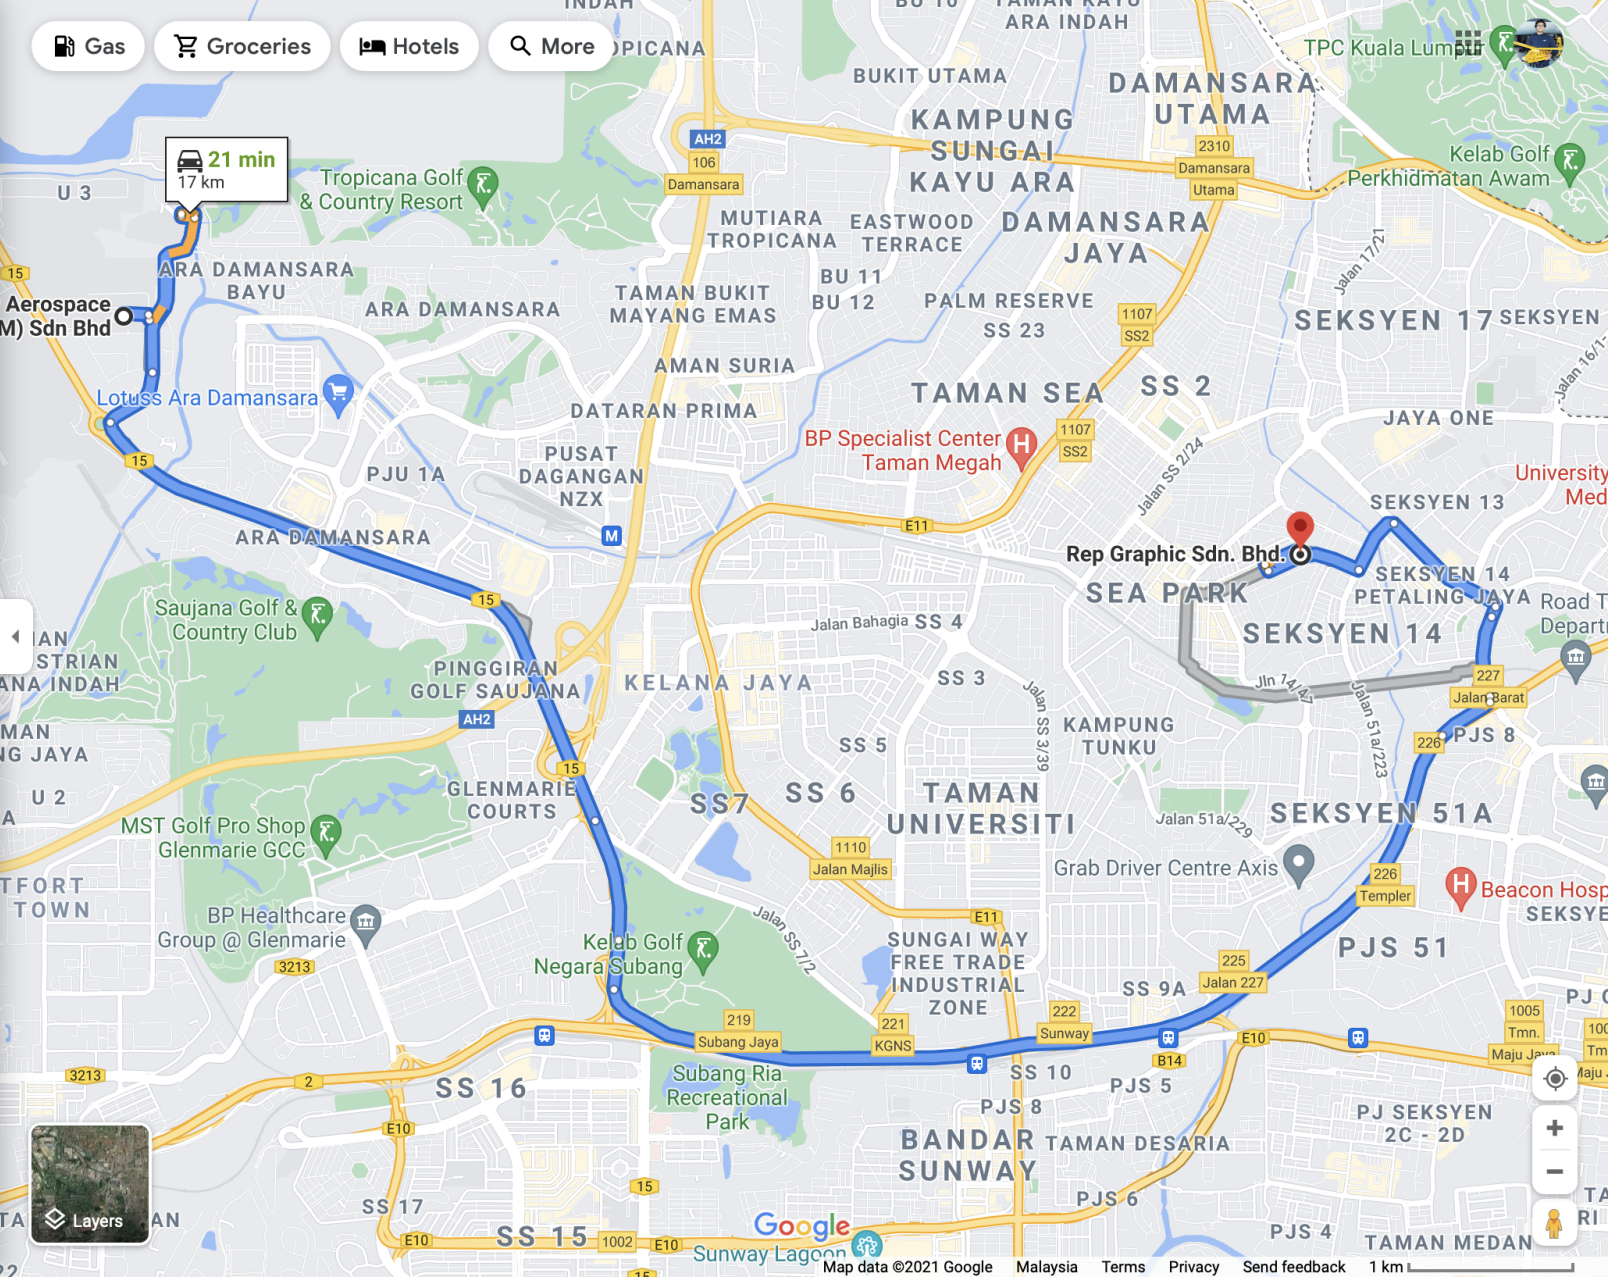

Galaxy Aerospace (M) Sdn Bhd, Lot 11-1

Rep Graphic Sdn. Bhd., 117, Jalan 20/7,

Add destination

Leave now

OPTIONS

We don't have the most recent timetables for this area.

Send directions to your phone

via Jalan Lapangan Terbang Subang/Route 15 and Lebuhraya Persekutuan/Route 2

21 min

17.0 km

Fastest route now due to traffic conditions

DETAILS

11:48 AM—1:21 PM

1 hr 33 min

772 780

11:48 AM—1:12 PM

1 hr 24 min

772 KJL

Explore Rep Graphic Sdn. Bhd.

Layers

Icons: Restaurant, Hotel, Gas, Parking, More