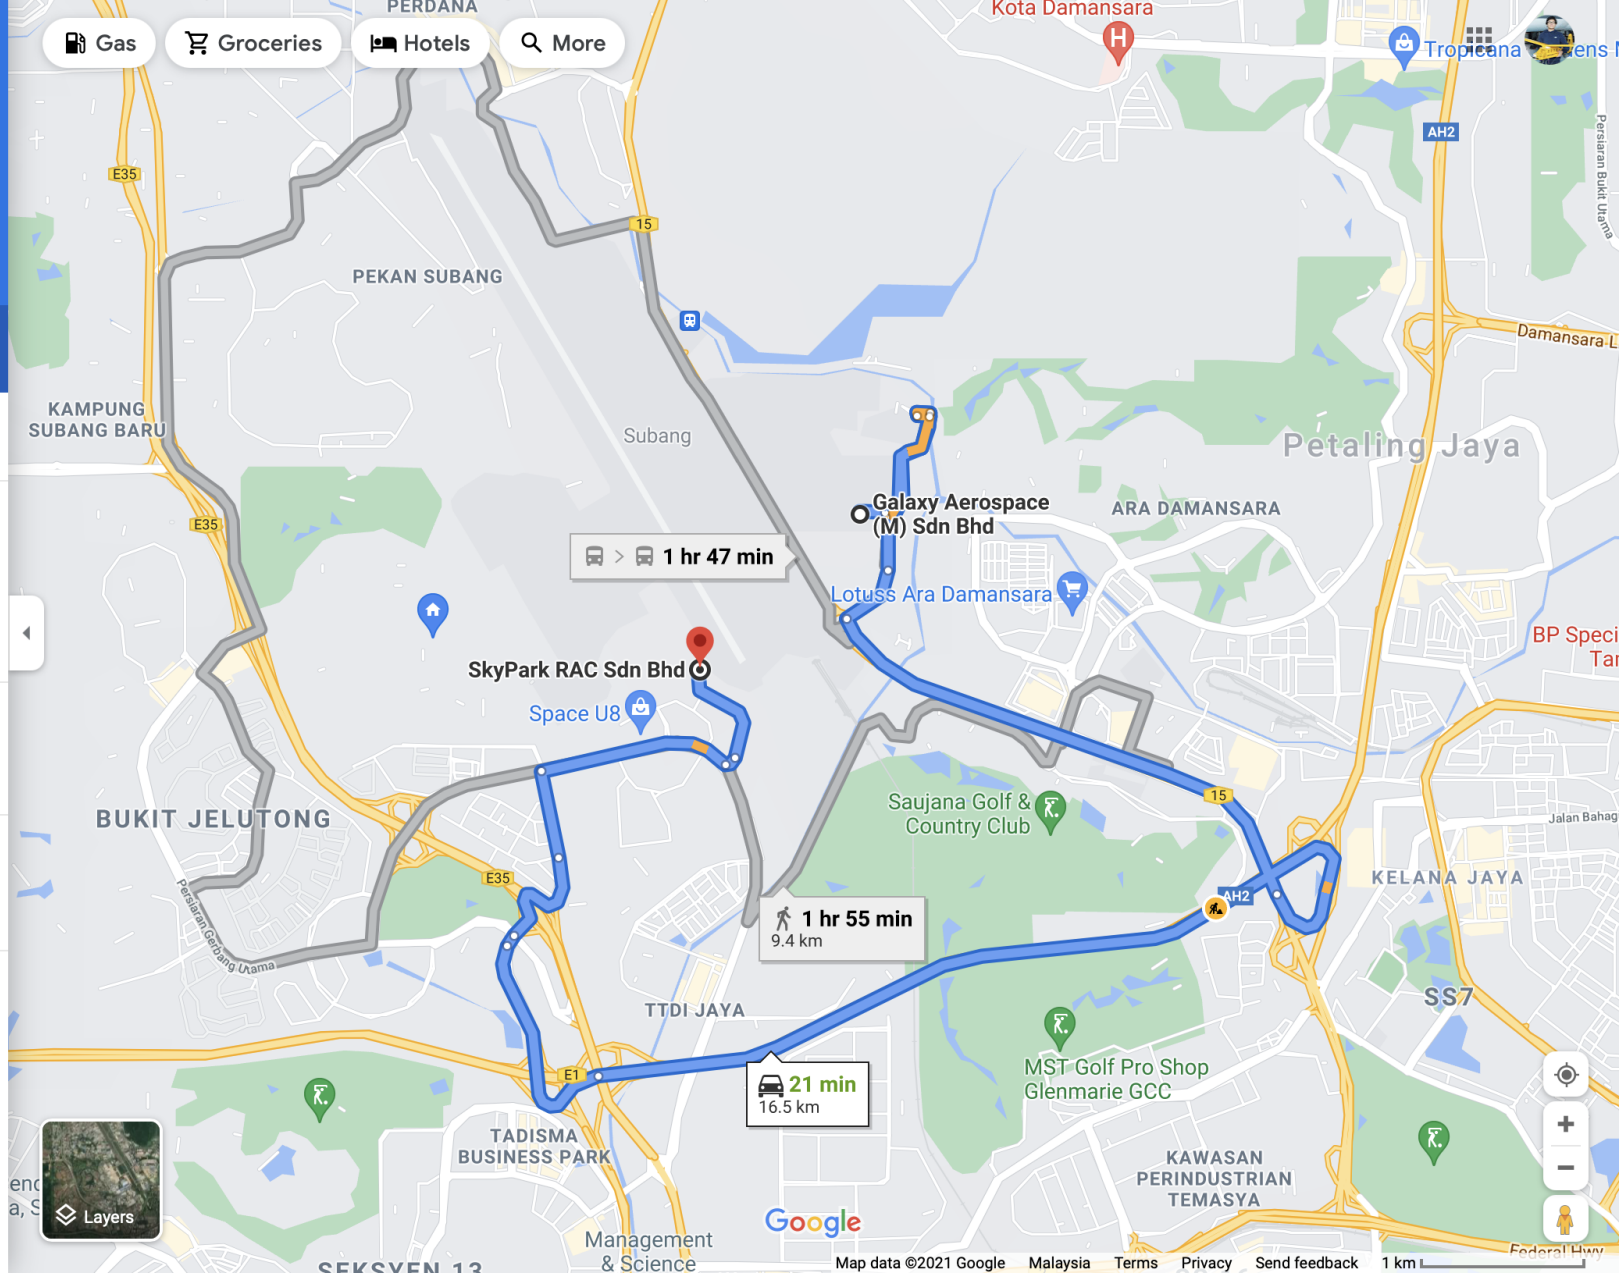

- Galaxy Aerospace (M) Sdn Bhd, Lot 11-1
- SkyPark RAC Sdn Bhd, Industrial Park, J
- Add destination

Leave now

OPTIONS

Send directions to your phone

via Lebuhraya Baru Lembah Klang/E1 **21 min**
Fastest route, the usual traffic
16.5 km
⚠️ This route has tolls.

DETAILS

12:10 PM—1:57 PM **1 hr 47 min**
🚶 > 🚗 772 > 🚗 SA05 > 🚶

via Jalan Monfort **1 hr 55 min**
9.4 km

Explore SkyPark RAC Sdn Bhd

- Restaurants
- Hotels
- Gas stations
- Parking Lots
- More